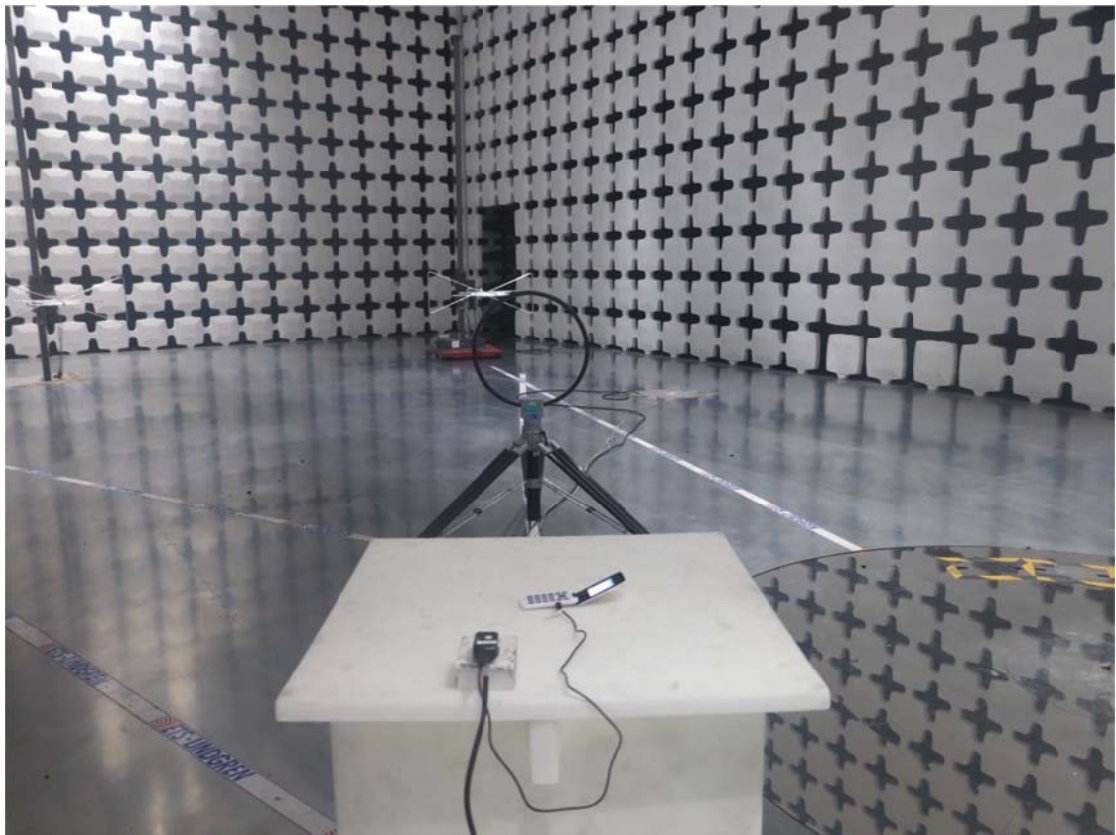

FDD ID 2ACCJB069

CE

RE

Radiated Spurious Emission