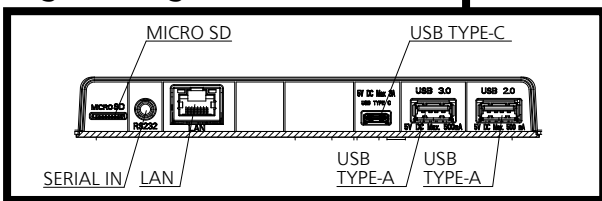

● [i] shown after the number of dots of resolution means the interlace signal.

● Drawing of terminals

View from back

Magnified figure of terminal b

Magnified figure of terminal a

SECTION A-A

SECTION B-B

Sectional view of terminal a
(MICRO SD / SERIAL IN / LAN / USB TYPE-C /
USB TYPE-A / USB TYPE-A)

Terminal a
55SQE2W Terminal (Bottom)

Units : mm (inches)

	MICRO SD	SERIAL	LAN	USB TYPE-C	USB TYPE-A
A	5.1 (0.2)	7.7 (0.3)	9.3 (0.36)	4.8 (0.18)	7.3 (0.28)
B	-	0.7 (0.02)	5.1 (0.2)	-	-
C	27.0 (1.06)				

Sectional view of terminal b
(HDMI OUT / HDMI 1 / DisplayPort INPUT /
AUDIO OUT / IR IN / HDMI 4 / HDMI 3 / HDMI 2)