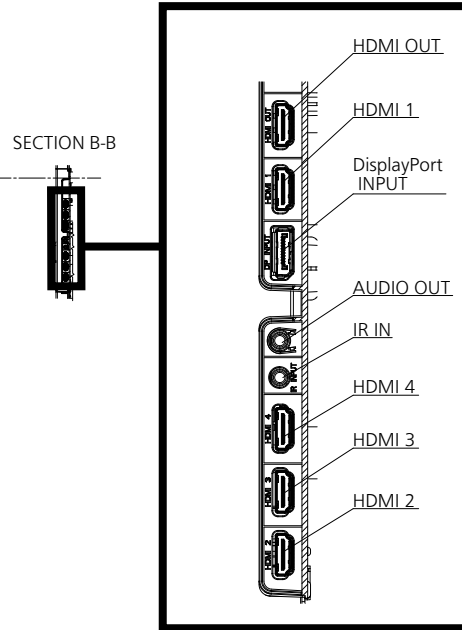

INCLUDED ACCESSORIES

- Remote Control - Batteries (AA Size) x 2
- AC cord x 3 (USA/EU/UK/AUS) (approx. 2 m (78.7"))
- IR sensor x 1 (cable length approx. 1480 mm (4.85 ft))
- IR Sensor Holder x 1 (Screw x 2)
- RS232C cable x 1 (Approx. 1 m (3.28 ft)) - Clamper x 3
- VESA spacers x 4 (Spacer : H 22 mm (0.87"), Φ 25 mm (0.99"), Screw : M6 42 mm (1.65"))
- (Spacers H 22 mm (0.87") Φ 25 mm (0.99"))

For signals without ○ in the Plug and Play-supported signal column, resolutions may not be selected on the PC side even if this unit supports those signals.

Note

● An auto detected signal format may be differently displayed from the actual input signal.

● [i] shown after the number of dots of resolution means the interlace signal.

● Drawing of terminals

View from back

Magnified figure of terminal b

Magnified figure of terminal a

SECTION A-A

SECTION B-B

Sectional view of terminal a
(MICRO SD / SERIAL IN / LAN / USB TYPE-C /
USB TYPE-A / USB TYPE-A)

Terminal a
55SQE2W Terminal (Bottom)

Units : mm (inches)

	MICRO SD	SERIAL	LAN	USB TYPE-C	USB TYPE-A
A	5.1 (0.2)	7.7 (0.3)	9.3 (0.36)	4.8 (0.18)	7.3 (0.28)
B	-	0.7 (0.02)	5.1 (0.2)	-	-
C	27.0 (1.06)				

Sectional view of terminal b
(HDMI OUT / HDMI 1 / DisplayPort INPUT /
AUDIO OUT / IR IN / HDMI 4 / HDMI 3 / HDMI 2)