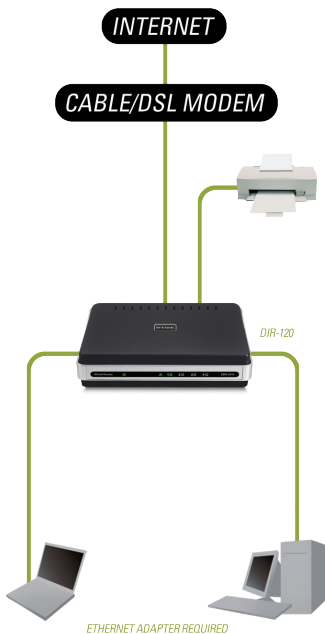

YOUR NETWORK SETUP

TECHNICAL SPECIFICATIONS

WAN INTERFACE

- + 10/100BASE-TX Ethernet port
- + Supports DSL and cable modem connection
- + Supports "Always-on" (bridged) and PPPoE for PPP connection on demand

LAN INTERFACES

- + 4 10/100BASE-TX Ethernet ports
- + Support auto MDI/MDIX
- + Support 802.3x flow control (full-duplex) and back pressure (half-duplex)

PRINTER INTERFACE

- + USB 1.1 Type A port
- + Printer protocols: TCP/IP, line printer Daemon protocol
- + Supported platforms: Windows 95, 98, ME, 2000, XP, NT, Unix LPR, Mac OS

VPN SUPPORT

- + PPTP pass-through
- + IPSec pass-through
- + L2TP pass-through

INTERNET GATEWAY FUNCTIONS

- + Network Address Translation (NAT)
- + DHCP server (for automatic IP assignment)

USER ACCESS CONTROL

- + MAC address filtering
- + Scheduling

FIREWALL FEATURES

- + NAT (Network Address Translation) with VPN pass-through
- + SPI (Stateful Packet Inspection)

WEBSITE FILTER

- + URL filtering

QUALITY OF SERVICE

- + Prioritized transmission/reception for VoIP traffic and streaming media
- + Multicast stream IGMP (Internet Group Management Protocol)

CONFIGURATION & MANAGEMENT

- + Quick Installation Wizard
- + Web-based using Internet Explorer v.6 or Netscape Navigator v.7 or other Java-enabled browsers
- + Dynamic Domain Name System (DDNS)
- + Universal Plug and Play (UPnP) compliant
- + Network Time Protocol (NTP) support

FIRMWARE UPGRADE

- + HTTP (through web browser)

DIAGNOSTIC LEDS

- + Power/Status
- + WAN (Link/Activity)
- + 1, 2, 3, 4 LAN ports (Link/Activity)
- + USB Printer

POWER INPUT

- + DC 5V 2.0A
- + Through external power adapter

DIMENSIONS

148 x 114 x 32 mm

WEIGHT

230.7 grams

OPERATING TEMPERATURE

0° to 55°C

STORAGE TEMPERATURE

-25° to 55°C

OPERATING HUMIDITY

10% to 95% non-condensing

STORAGE HUMIDITY

5% to 95% non-condensing

EMI CERTIFICATION

- + FCC Class B
- + CE
- + C-Tick

SAFETY CERTIFICATION

UL

WIRED

D-Link Worldwide Offices