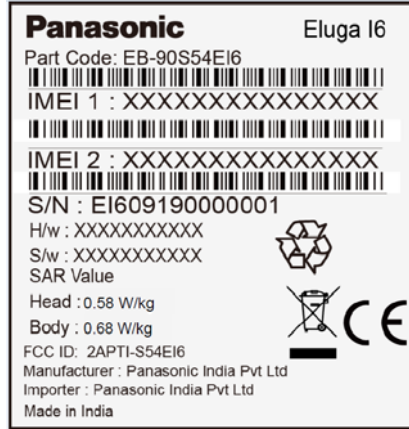

EXHIBIT A - FCC ID LABEL AND LOCATION

FCC ID Label

FCC ID Label Location Information

The label shown shall be permanently affixed at a conspicuous location on the device and be readily visible to the user at the time purchase (Labeling requirements per 2.925)