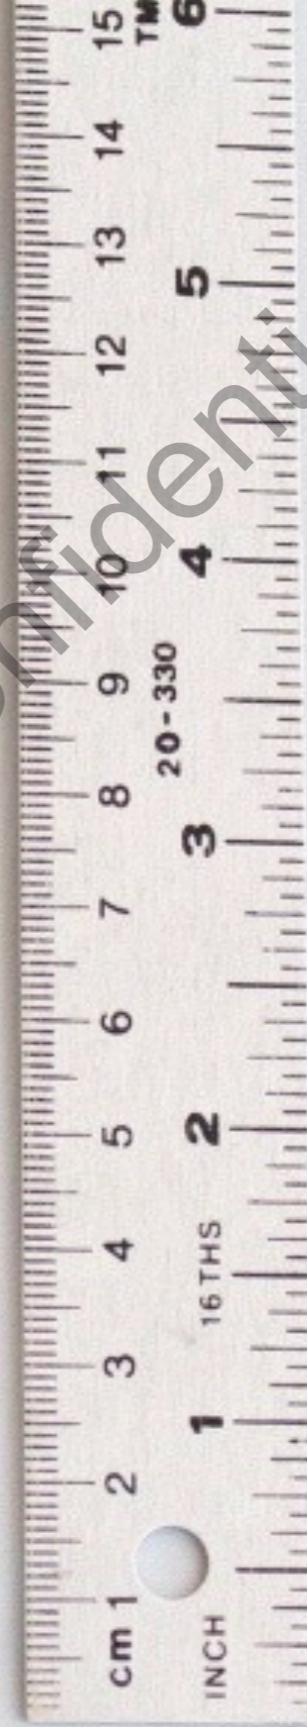

# A1660, A1779, A1778, A1780- Front Face

Multi-Touch panel, LCD display, Earpiece receiver,  
FaceTime camera, Home button

**A1660, A1779, A1778, A1780- Right side**  
Sleep/Wake button, UICC card tray

Apple Proprietary and Confidential

**A1660, A1779, A1778, A1780- Left side**

Ring/Silent switch, Volume buttons

Apple Proprietary and Confidential

A1660, A1779, A1778, A1780- Top side

**A1660, A1779, A1778, A1780- Bottom side**

Speaker, Lightning connector, Microphone

**A1660, A1779, A1778, A1780 - Back side**

Rear camera, Microphone, Flash Light

Apple Proprietary and Confidential