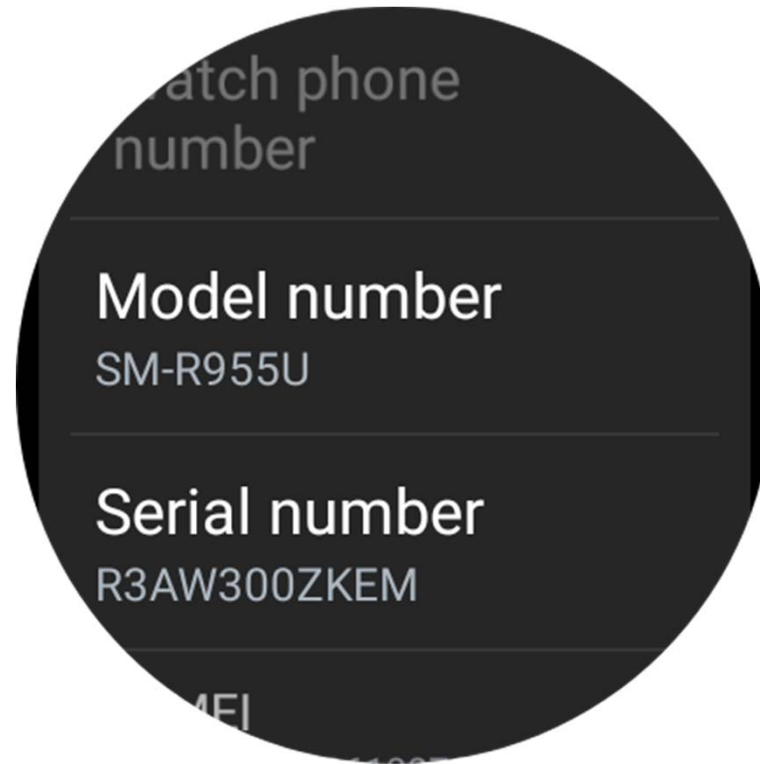

**ID Label and Location : SM-R955U**

**Model number**

**Setting>About watch**

**ID Label and Location : SM-R955U**

**FCC certification**

**Setting>About watch>Status information**