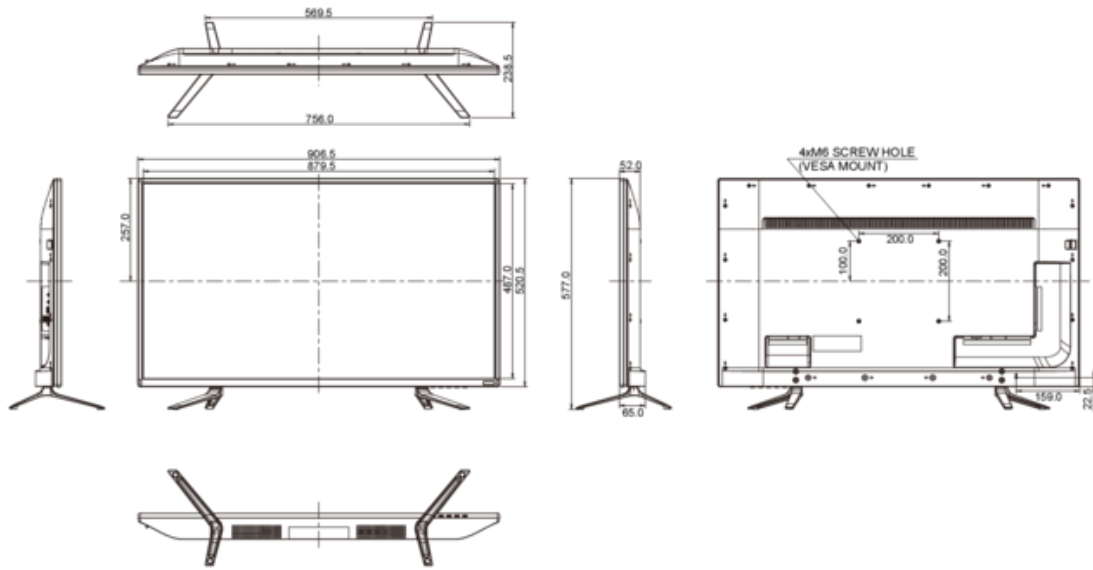

8. DIMENSIONS & WEIGHT

DIMENSIONS W X H X D	906.5 x 577 x 238.5 mm
WEIGHT	12.2 kg

All trademarks and registered trademarks acknowledged. E & O E. Specification subject to change without notice. All LCD's comply with ISO-9241-307:2008 in connection with pixel defects.