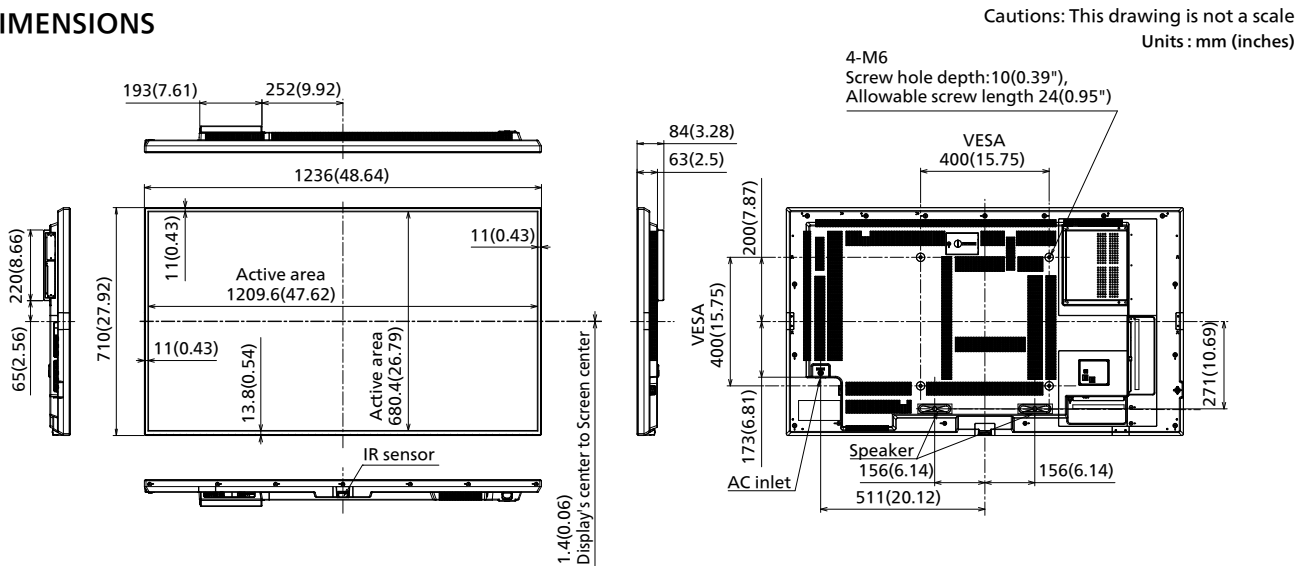

INCLUDED ACCESSORIES

- Remote Control - Batteries (AA Size) x 2
- AC cord x 3 (USA/EU/UK/AUS) (approx. 2 m (78.7"))
- IR sensor x 1 (cable length approx. 1480 mm (4.85 ft))
- IR Sensor Holder x 1 (Screw x 2)
- RS232C cable x 1 (Approx. 1 m (3.28 ft)) - Clamper x 3
- VESA spacers x 4 (Spacer : H 22 mm (0.87"), Φ 25 mm (0.99"), Screw : M6 42 mm (1.65"))
- (Spacers H 22 mm (0.87") Φ 25 mm (0.99"))

STANDARD (CERTIFICATIONS)

SAFETY REGULATIONS	UL 62368-1, CSA C22.2 No. 62368-1 EN62368-1 AS/NZS 62368.1
RADIATION REGULATIONS	FCC 47 CFR Part 15 Subpart B, ICES-003 EN55032, EN55035, EN61000-3-2, EN61000-3-3 AS/NZS CISPR 32

WIRELESS LAN

Compliance standard	IEEE 802.11 a/b/g/n/ac Dualband (Wireless LAN Standard protocol)
Channel	CH 1-13, CH 36-64, CH 100-140
Communication range	Approx. 30 m (Depends on usage environment)

Bluetooth®

Supported version	Bluetooth® 5.1
Profile	HID / A2DP

REMOTE CONTROL TRANSMITTER

Power Requirements	DC 3 V (AA Size batteries x 2)
Operating distance¹	Approx. 7 m/23 ft
Weight	Approx. 111 g (3.92 oz) including batteries
Dimensions (W x H x D)	51 x 161 x 27 mm (2.00" x 6.34" x 1.07")

1 When operated directly in front of the display screen.

OPTIONAL ACCESSORIES

Early warning software	ET-SWA 100 / 105 series

DIMENSIONS