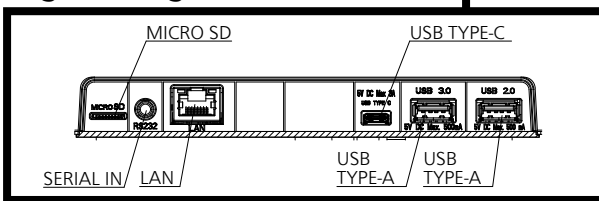

For signals without ○ in the Plug and Play-supported signal column, resolutions may not be selected on the PC side even if this unit supports those signals.

Note

- An auto detected signal format may be differently displayed from the actual input signal.
- [i] shown after the number of dots of resolution means the interlace signal.

● Drawing of terminals

View from back

Magnified figure of terminal b

Magnified figure of terminal a

SECTION A-A

SECTION B-B

Sectional view of terminal a
(MICRO SD / SERIAL IN / LAN / USB TYPE-C /
USB TYPE-A / USB TYPE-A)

Terminal a
55SQE2W Terminal (Bottom)

Units : mm (inches)

	MICRO SD	SERIAL	LAN	USB TYPE-C	USB TYPE-A
A	5.1 (0.2)	7.7 (0.3)	9.3 (0.36)	4.8 (0.18)	7.3 (0.28)
B	-	0.7 (0.02)	5.1 (0.2)	-	-
C	27.0 (1.06)				

Sectional view of terminal b
(HDMI OUT / HDMI 1 / DisplayPort INPUT /
AUDIO OUT / IR IN / HDMI 4 / HDMI 3 / HDMI 2)