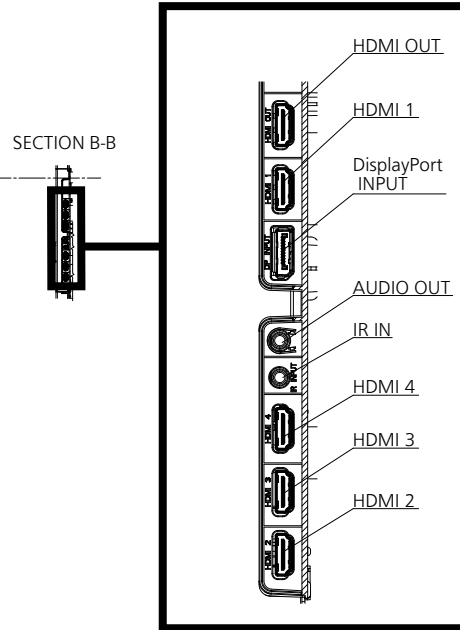

INCLUDED ACCESSORIES

- Remote Control - Batteries (AA Size) x 2
- AC cord x 3 (USA/EU/UK/AUS) (approx. 2 m (78.7"))
- IR sensor x 1 (cable length approx. 1480 mm (4.85 ft))
- IR Sensor Holder x 1 (Screw x 2)
- RS232C cable x 1 (Approx. 1 m (3.28 ft)) - Clamper x 3
- VESA spacers x 4 (Spacer : H 22 mm (0.87"), Φ 25 mm (0.99"), Screw : M6 42 mm (1.65"))
- (Spacers H 22 mm (0.87") Φ 25 mm (0.99"))

For signals without ○ in the Plug and Play-supported signal column, resolutions may not be selected on the PC side even if this unit supports those signals.

Note

- An auto detected signal format may be differently displayed from the actual input signal.
- [i] shown after the number of dots of resolution means the interlace signal.

● Drawing of terminals

View from back

Magnified figure of terminal b

Magnified figure of terminal a

SECTION A-A

SECTION B-B

Sectional view of terminal a
(MICRO SD / SERIAL IN / LAN / USB TYPE-C /
USB TYPE-A / USB TYPE-A)

Terminal a
55SQE2W Terminal (Bottom)

Units : mm (inches)

	MICRO SD	SERIAL	LAN	USB TYPE-C	USB TYPE-A
A	5.1 (0.2)	7.7 (0.3)	9.3 (0.36)	4.8 (0.18)	7.3 (0.28)
B	-	0.7 (0.02)	5.1 (0.2)	-	-
C	27.0 (1.06)				

Sectional view of terminal b
(HDMI OUT / HDMI 1 / DisplayPort INPUT /
AUDIO OUT / IR IN / HDMI 4 / HDMI 3 / HDMI 2)