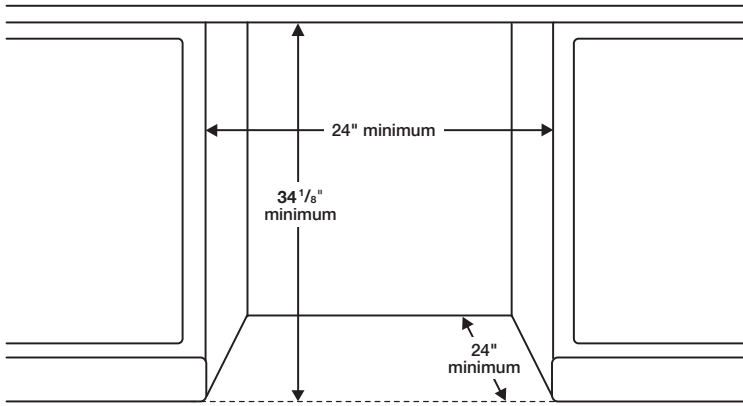

DW80R2031

SAMSUNG

Samsung Dishwasher with Integrated Digital Touch Controls

Installation Specifications

Features

- 4 Wash Cycles: Auto, Normal, Heavy, Express 60
- 5 Options: Hi-Temp Wash, Sanitize (Anti-Bacterial-NSF), Delay Start, Control Lock, Heated Dry

Convenience

- Control Lock
- Digital Water Leakage Sensor
- Height-Adjustable Upper Rack
- Polypropylene Racking
- Silverware Basket

Warranty

One (1) Year All Parts and Labor
Five (5) Year Limited on Printed Circuit Board

Product Dimensions & Weight (WxHxD)

Dimensions: 23 3/4" x 33 3/4" x 24 5/8"
Weight: 64 lbs