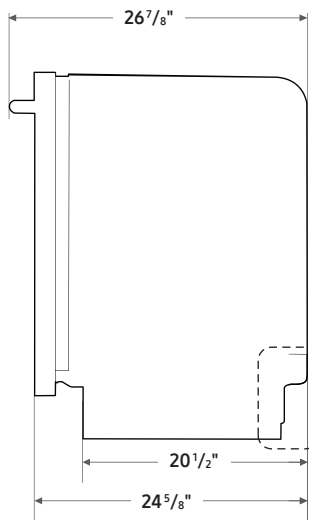

### Product Dimensions & Weight (WxHxD)

Dimensions: 23 3/4" x 33 3/4" x 24 5/8"  
Weight: 64 lbs

### Dimensions

Side View

Rear View

The water supply line, power cable and drain hose should go through this space behind the dishwasher. Then, the power cable runs in channels under the dishwasher to connections in the front.

### Shipping Dimensions & Weight (WxHxD)

Dimensions: 26" x 35" x 29 1/7"  
Weight: 73.9 lbs