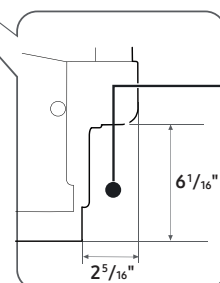

### Product Dimensions & Weight (WxHxD)

Dimensions: 23 3/4" x 33 3/4" x 24 5/8"  
Weight: 64 lbs

### Dimensions

Side View

Rear View

The water supply line, power cable and drain hose should go through this space behind the dishwasher. Then, the power cable runs in channels under the dishwasher to connections in the front.

### Shipping Dimensions & Weight (WxHxD)

Dimensions: 26" x 35" x 29 1/7"  
Weight: 73.9 lbs