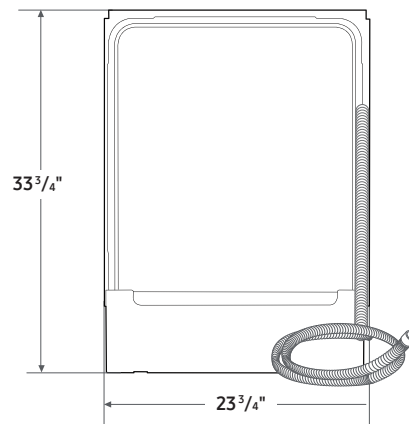

### Product Dimensions & Weight (WxHxD)

Dimensions: 23 3/4" x 33 3/4" x 24 5/8"  
Weight: 64 lbs

### Dimensions

Side View

Rear View

The water supply line, power cable and drain hose should go through this space behind the dishwasher. Then, the power cable runs in channels under the dishwasher to connections in the front.

### Shipping Dimensions & Weight (WxHxD)

Dimensions: 26" x 35" x 29 1/7"  
Weight: 73.9 lbs