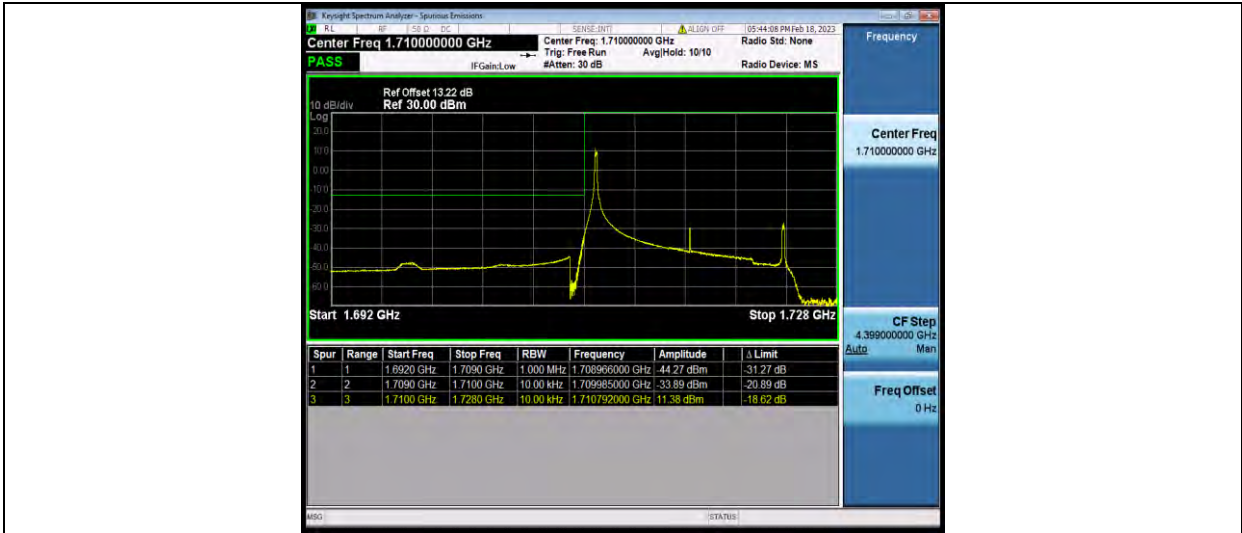

BUREAU VERITAS

Test Report No.: W7L-P22120012RF04

Band66-15MHz-QPSK-132047-75RB#0