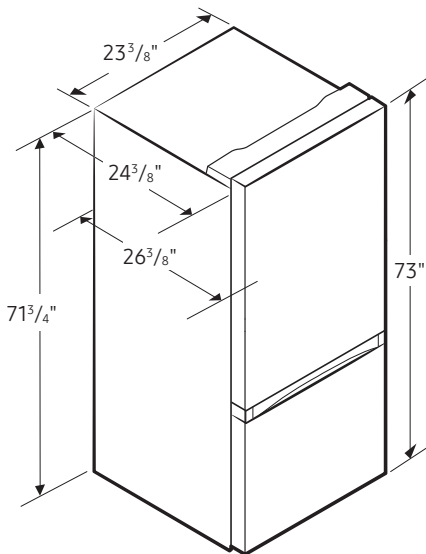

BESPOKE Panel Color Selection

Modularization

Slim, Modern Design

Design

- 24" Width
- Recessed Handles
- High-Efficiency LED Lighting
- Full Open Box Freezer
- Easy-Slide Shelf

Performance

- All-Around Cooling

Rating

ENERGY STAR® Rated:
403 kWh/yr

RB12A3006

SAMSUNG

12 cu. ft. BESPOKE Bottom Freezer Refrigerator with Customizable Colors and Flexible Design

Installation Specifications

1. Measure the height, width and depth of the opening, making sure to include baseboards, molding tile, countertop overhang, etc. Check to be sure there is enough room to open the door (consider walls, islands or other obstacles when measuring).
2. Refer to illustration below to determine dimensions.
3. Allow 2.5" of clearance on hinge side of refrigerator when installing next to a wall where handle may make contact.
4. Allow 1" minimum clearance at rear for proper air circulation and water/electrical connections. Allow a 3/8" minimum clearance at sides and top for ease of installation.
5. Ensure each door and entryway in the home is wide enough for the refrigerator to be moved through easily.

For optimal usage and ability to open refrigerator doors completely, do not install next to a wall.

Please note: The following dimension and cutout information is for planning purposes only. For complete installation details, consult manual packed with product or download manual online at samsung.com.

Dimensions

Total Capacity: 12.0 cu. ft.

Refrigerator: 8.2 cu. ft.

- 4 Tempered Glass Spill-Proof Shelves
- 1 Humidity-Controlled Crisper
- 4 Door Bins
 - 1 Gallon Bin, 3 Regular Bins
- High-Efficiency LED Lighting