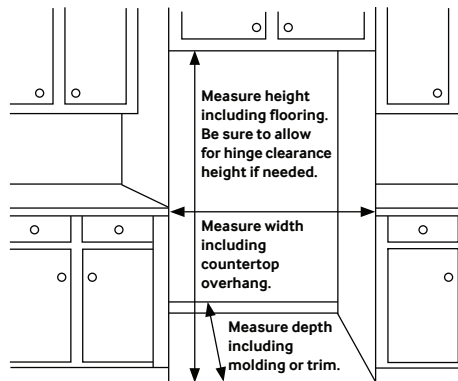

BESPOKE Panel Color Selection

Modularization

Slim, Modern Design

Design

- 24" Width
- Recessed Handles
- High-Efficiency LED Lighting
- Full Open Box Freezer
- Easy-Slide Shelf

Performance

- All-Around Cooling

Rating

ENERGY STAR® Rated:
403 kWh/yr

RB12A3006

SAMSUNG

12 cu. ft. BESPOKE Bottom Freezer Refrigerator with Customizable Colors and Flexible Design

Installation Specifications

1. Measure the height, width and depth of the opening, making sure to include baseboards, molding tile, countertop overhang, etc. Check to be sure there is enough room to open the door (consider walls, islands or other obstacles when measuring).
2. Refer to illustration below to determine dimensions.
3. Allow 2.5" of clearance on hinge side of refrigerator when installing next to a wall where handle may make contact.
4. Allow 1" minimum clearance at rear for proper air circulation and water/electrical connections. Allow a 3/8" minimum clearance at sides and top for ease of installation.
5. Ensure each door and entryway in the home is wide enough for the refrigerator to be moved through easily.

For optimal usage and ability to open refrigerator doors completely, do not install next to a wall.

Please note: The following dimension and cutout information is for planning purposes only. For complete installation details, consult manual packed with product or download manual online at samsung.com.

*Compressor, evaporator, condenser, drier and connecting tubing.

Product Dimensions & Weight

Dimensions (WxHxD with hinges and doors):

23³/₈" x 73" x 26³/₈"

Dimensions (WxHxD without hinges and door):

23³/₈" x 71³/₄" x 24³/₈"