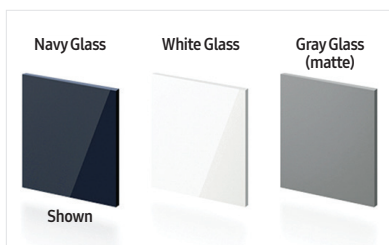

BESPOKE Panel Color Selection

Modularization