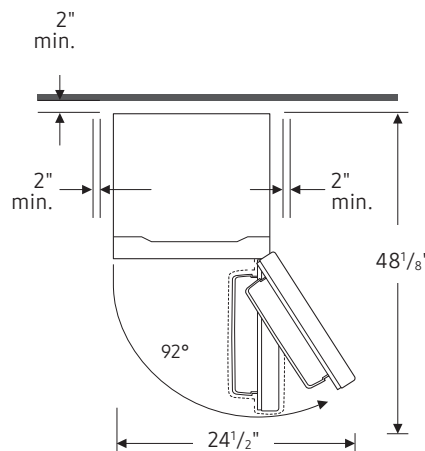

Dimensions

Total Capacity: 12.0 cu. ft.

Refrigerator: 8.2 cu. ft.

- 4 Tempered Glass Spill-Proof Shelves
- 1 Humidity-Controlled Crisper
- 4 Door Bins
  - 1 Gallon Bin, 3 Regular Bins
- High-Efficiency LED Lighting

Freezer: 3.8 cu. ft.

- 3 Drawers

Warranty

One (1) Year Parts and Labor on Refrigerator

Five (5) Years Parts and Labor on Sealed Refrigeration System Only*

Ten (10) Years Parts and Five (5) Years

Labor on Digital Inverter Compressor

*Compressor, evaporator, condenser, drier and connecting tubing.

Product Dimensions & Weight

Dimensions (WxHxD with hinges and doors):

23³/₈" x 73" x 26³/₈"

Dimensions (WxHxD without hinges and door):

23³/₈" x 71³/₄" x 24³/₈"

Weight: 168 lbs

Shipping Dimensions & Weight (WxHxD)

Dimensions: 25³/₄" x 76⁵/₈" x 27⁵/₈"

Weight: 179 lbs

Color

Navy Glass

Model

RB12A300641

UPC Code

887276534930

White Glass

RB12A300635

887276536873

Grey Glass (matte)

RB12A300631

887276536972