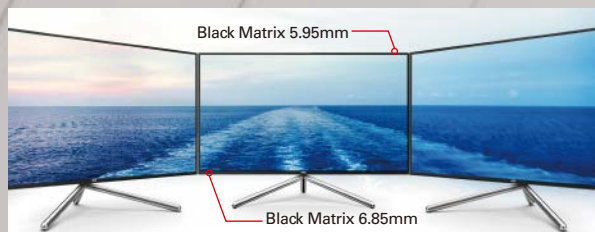

► Features

Brilliant visuals with ultra detailed pictures

4K Ultra High-Definition (3840 x 2160) resolution delivers ultra-crisp picture quality and allows users to see more on the screen at one time. This provides more screen 'real estate' and also shows more detail for sharper and more brilliant images. Whether working on the next beautiful photo, design or even just used for productivity, users will marvel at the true, crisp image that only a UHD display can provide.

Maximum visibility for better focus

Eliminating the bezel on all 4-sides on this frameless edge-to-edge glass display gives a modern look and offers an expansive experience which makes the display actually feel larger.

Model Name	U32U1
Panel	31.5" (Nano IPS)
Pixel Pitch (mm)	0.18159 (H) × 0.18159 (V)
Effective Viewing Area (mm)	697.31 (H) × 392.23 (V)
Brightness	450 cd/m ² (typical) / 600 cd/m ² (peak for HDR)
Contrast Ratio	1300 : 1 (Typical) 50 Million : 1 (DCR)
Response Time	4ms (GtG)
Viewing Angle	178° (H) / 178° (V) (CR > 10)
Color Gamut	NTSC 114% (CIE1976) / sRGB 135% (CIE1931) / DCI -P3 104% (CIE1976)
Optimum Resolution	3840 x 2160 @ 60Hz – DisplayPort 1.4 (DisplayPort 1.2+HDR), HDMI 2.0, USB-C (DisplayPort Alt, USB 2.0)
Display Colors	1.073 Billion
Signal Input	DisplayPort 1.4 (DisplayPort 1.2+HDR) × 1, HDMI 2.0 × 2, USB-C (DisplayPort Alt) × 1
HDCP Version	HDMI: 2.2, DisplayPort: 2.2
USB Hub	USB 3.2 Gen1 × 3
USB-C Power Delivery	Up to 65W (5V/3A, 7V/3A, 9V/3A, 10V/3A, 12V/3A, 15V/3A, 20V/3.25A)
Power Supply	19.5V DC, 9.23A
Power Consumption (typical)	60W
Speakers	2W × 2
Wall-Mount	100mm × 100mm
Adjustable Stand	Height: 120mm, Pivot: 90° ± 2°, Swivel: -30°~ 30°, Tilt: -5 ~ 20°
Product without Stand (mm)	414.25 (H) × 718.2 (W) × 75.1 (D)
Product with Stand (mm)	513.35~633.35 (H) × 718.2 (W) × 276.7 (D)
Product without Stand (kg)	7.6
Product with Stand (kg)	10.3
Cabinet Color	Black & Silver
Regulatory Approvals	BSMI / KC / KCC / e-Standby RCM / MEPS / CE / FCC