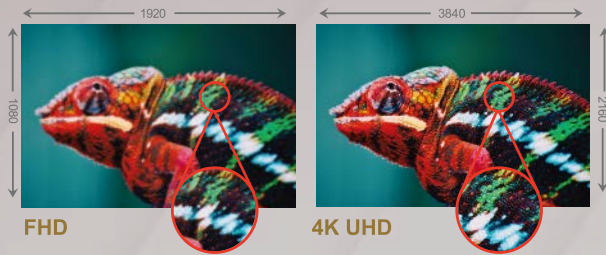

► Features

Brilliant visuals with ultra detailed pictures

4K Ultra High-Definition (3840 x 2160) resolution delivers ultra-crisp picture quality and allows users to see more on the screen at one time. This provides more screen 'real estate' and also shows more detail for sharper and more brilliant images. Whether working on the next beautiful photo, design or even just used for productivity, users will marvel at the true, crisp image that only a UHD display can provide.

Universal respected standard for display visual

VESA-certified DisplayHDR 600 delivers a dramatically different visual experience. Unlike other 'HDR compatible' screens, true DisplayHDR 600 produces astonishing brightness, contrast and colors. With the help of local dimming and high peak brightness up-to 600 nits, images come to life with notable highlights featuring deeper, more nuanced blacks. It renders a fuller palette of rich new colors, delivering a visual experience that engages your senses.

Maximum visibility for better focus

Eliminating the bezel on all 4-sides on this frameless edge-to-edge glass display gives a modern look and offers an expansive experience which makes the display actually feel larger.