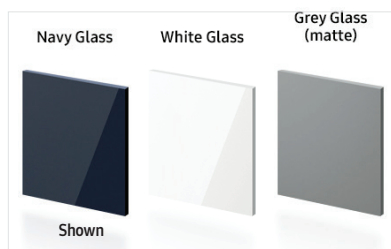

BESPOKE Panel Color Selection

Modularization