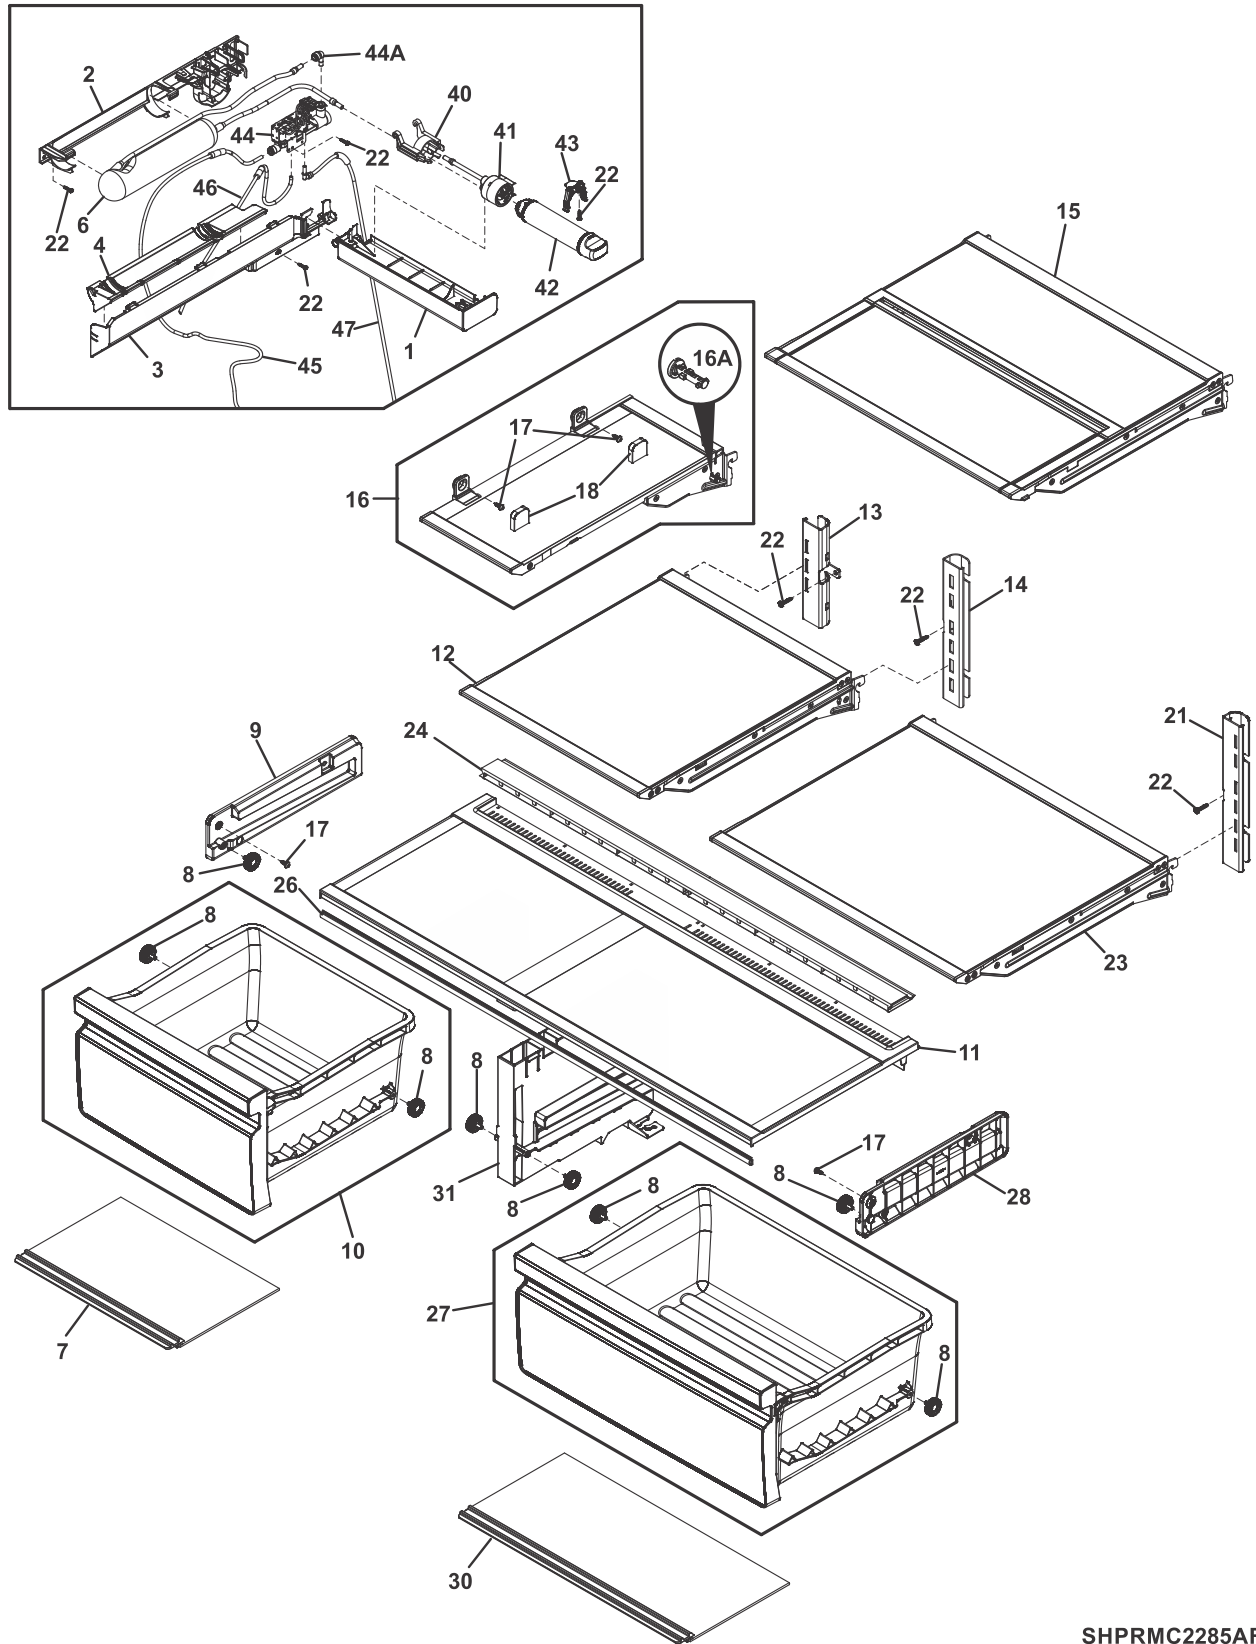

SHELVES

SHPRMC2285AF

SHELVES

POS. NO	PART NO.	DESCRIPTION
1	5304519118	Cover, water filter
2	5304523034	Support, water valve, & tank
3	5304523035	Cover, water tank
4	5304523036	Insulation, water tank
6 #	5304523037	Tank, water, disp reservoir
7	5304523038	Cover, mullion storage, glass, LH
8	5304519124	Roller, crisper glide
9	5304519125	Rail, crisper, LH side
10	5304523039	Drawer Assembly, crisper, LH, w/rollers
11	5304523040	Cover Assembly, crispers, w/glass
12	5304523041	Shelf Assembly, cantilever, glass, LH
13	5304523042	Bracket, cantilever shlf, grey, LH
14	5304523043	Bracket, cantilever shlf, grey, center
15	5304523044	Shelf Assembly, cantilever, glass, upper
16	5304523045	Shelf Assembly, flip up, glass, LH
16A	5304523682	Pin, interlock, flip up shelf
17	241641505	Screw, hilo phil pn, .5", white
18	5304519133	Cover, screw, small
21	5304523046	Bracket, cantilever shlf, grey, RH
22	811949503	Screw, truss, 4.2 x 13
23	5304523047	Shelf Assembly, cantilever, glass, RH
24	5304523048	Housing Assembly, auto humidity, w/membrane
26	5304519140	Gasket, crisper cover
27	5304523049	Drawer Assembly, crisper, RH, w/rollers
28	5304519142	Rail, crisper, RH side
30	5304523050	Cover, mullion storage, glass, RH
31	5304523051	Divider, crisper cover
40	5304519145	Guide, filter manifold
41 #	5304522682	Manifold, water filter, w/water line, to main valve
42 #	5304520985	Filter Assembly, PureSource, w/cap
43	5304519148	Holder, water filter
44 #	5304523052	Water Valve, assembly, triple
44A	5304523053	Connector, tubing, quick connect
45 #	5304523683	Tubing, valve, to door hinge
46 #	5304523684	Tubing, valve, to FF ice maker
47 #	5304523685	Tubing, valve, to fz ice maker
*	242200102	Clip, tubing, 90 deg elbow