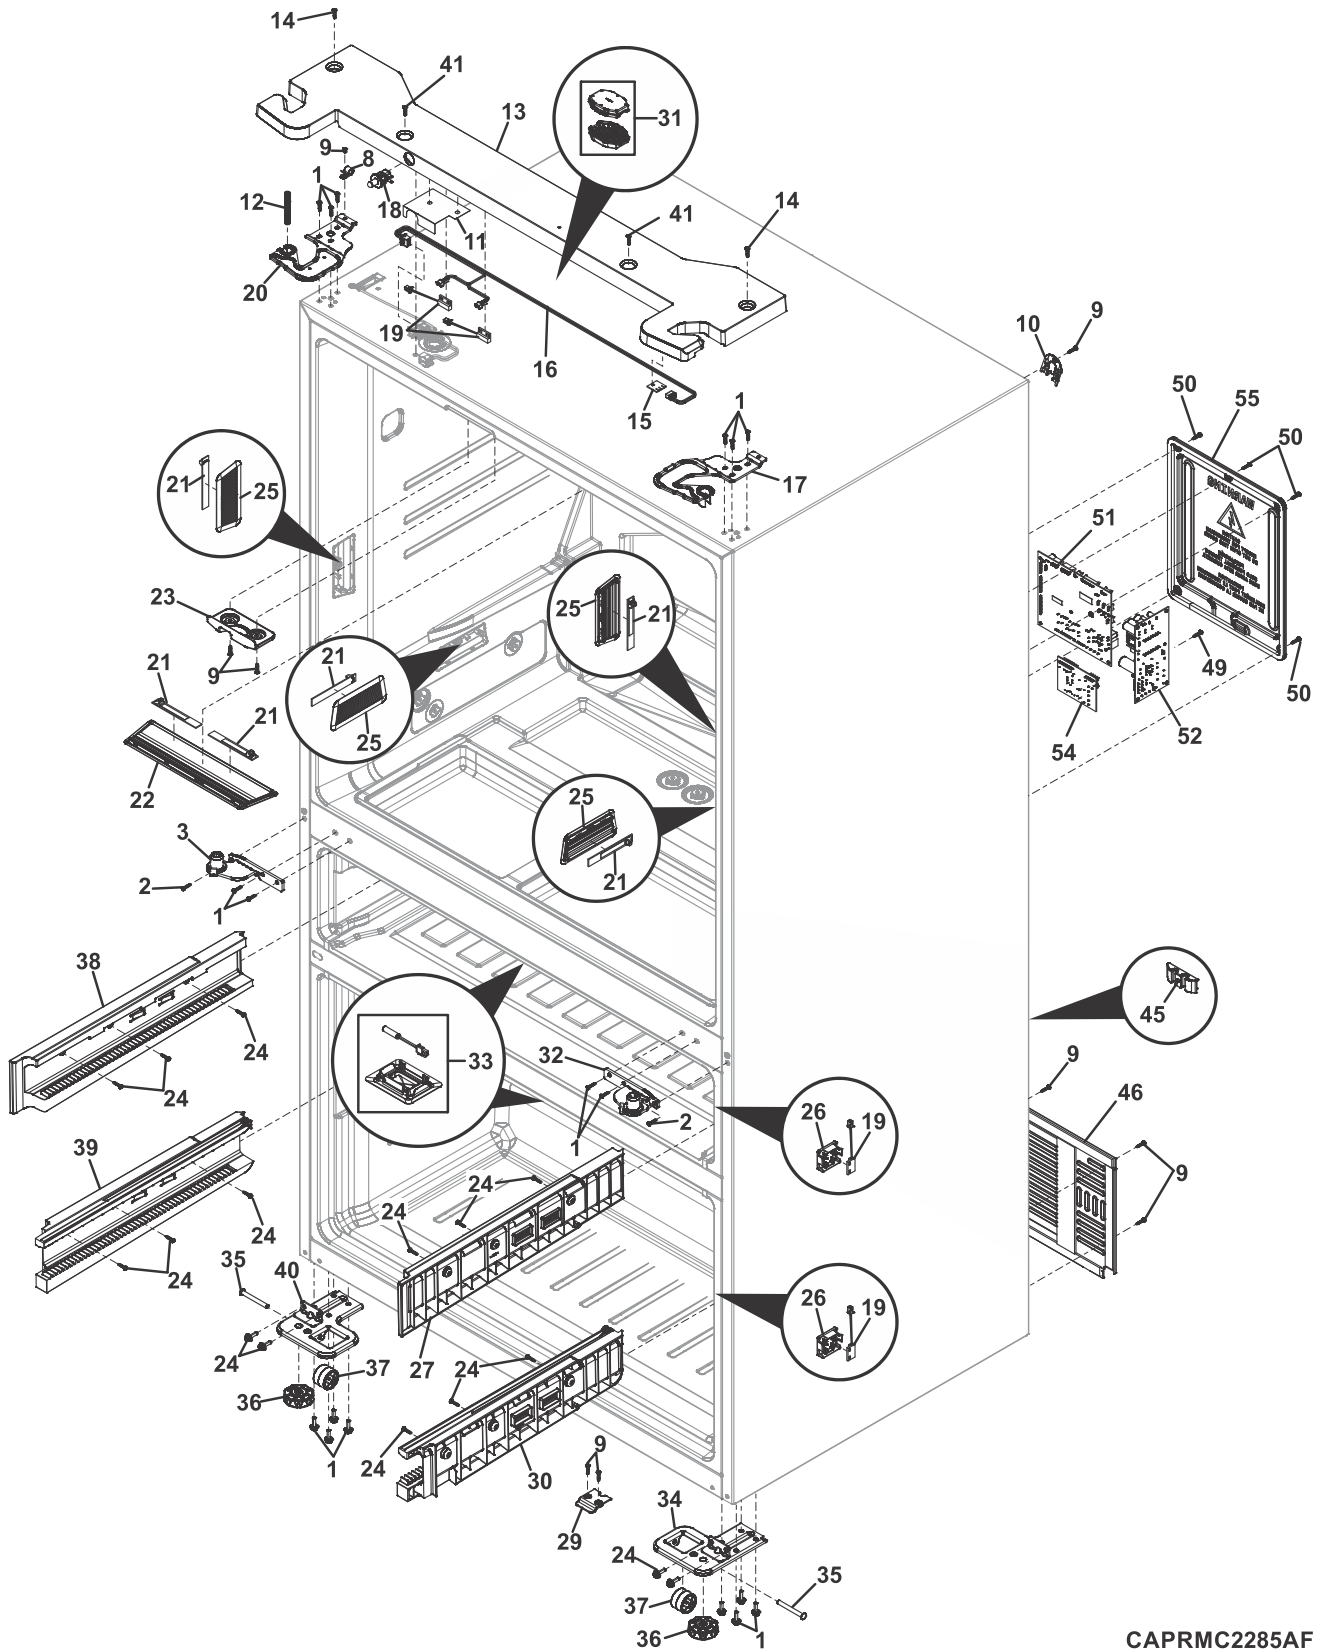

CABINET

CAPRMC2285AF

CABINET

POS. NO	PART NO.	DESCRIPTION
1	811949401	Screw, trilob, M5 x 16
2	5304523029	Screw, trilobular, M4 x 12
3	5304519085	Hinge, center, LH
8	240396803	Clamp, tube/wiring, 5/16"
9	811949503	Screw, truss, 4.2 x 13
10	5304519086	Cover, inlet tube, rear
11	5304523030	Shield, eyebrow
12	5304519067	Spring, tube protection
13	5304521738	Cover, eyebrow, grey
14	5304519089	Screw, self tapping, M5 x 0.8
15 #	5304524003	PC Board, ambient, & humidity
16 #	5304519091	Harness, wiring, eyebrow
17	5304519092	Hinge, top, RH
18 #	5304519093	Switch, door safety
19 #	5304519094	Switch, reed, door
20	5304523031	Hinge, top, LH
21 #	5304523011	Light Board, 3 LED cluster, 6500k
22	5304519096	Lens, LED light, double
23	5304520058	Guide Assembly, flip mullion, base
24	5304519098	Screw, trilob, M4 x 12
25	5304519099	Lens, LED light
26	5304519100	Cover, reed switch
27	5304519101	Support, drawer slider, RH middle
29	5304519102	Cover, divider, top
30	5304523899	Support, drawer slider, RH freezer
31	5303918849	Housing Kit, 2 connector
32	5304519104	Hinge, middle, RH
33 #	5303918850	Thermistor kit, temperature, w/housing
34	5304519105	Bracket, leveling foot, RH
35	811998302	Shaft, cabinet roller
36	5304519106	Foot, leveling, stabilizer
37	811666601	Roller, cabinet
38	5304519107	Support, drawer slider, LH middle
39	5304523900	Support, drawer slider, LH freezer
40	5304519109	Bracket, leveling foot, LH
41	5304519110	Screw, trilob, M3 x 6
45	5304519111	Clip, tube, rear
46	5304519112	Cover, machine compt., rear
49	808199001	Screw, self tapping, 6 x 20
50	5304523032	Screw, trilob, M4 x 7.5
51 #	5304523033	PC Board, control, main
52 #	5304519114	PC Board, power supply
* #	5304519116	Harness, wiring, power supply
54 #	5304519115	PC Board, AC line filter, EMC
55	5304519117	Cover, assembly, PCB box
*	811950601	Seal, 6x8, foam tape, 154" roll
*	241641505	Screw, hilo phil pn, .5", white