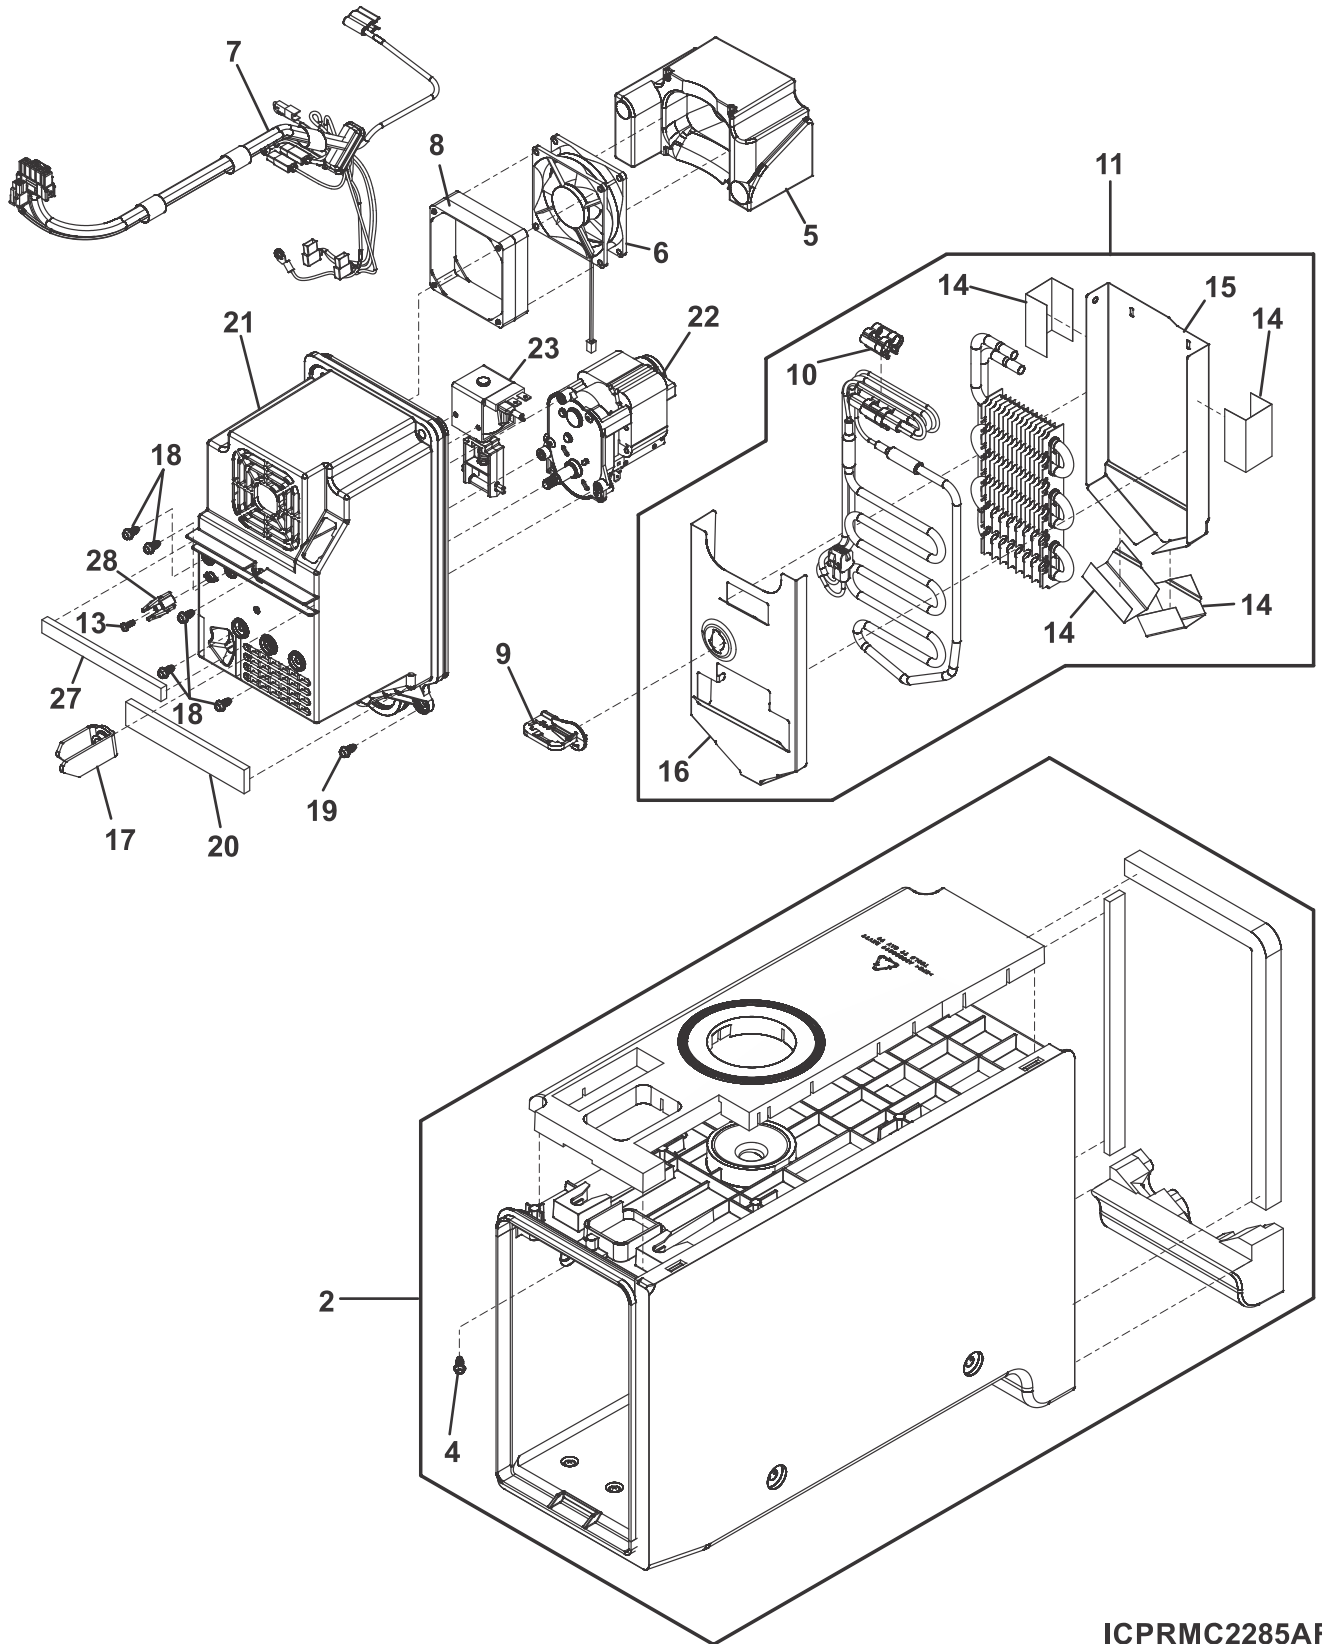

ICE & WATER DISPENSER

IDPRMC2285AF

ICE & WATER DISPENSER

POS. NO	PART NO.	DESCRIPTION
2	5304519194	Guide, water tube, dispenser
8 #	5304523069	Dispenser Assembly, ice & water
14 #	5304523070	Display Assembly, use interface, w/pc board
24	5304523071	Paddle Assembly, dispenser
24*	5304519199	Spring, paddle assembly
38C#	5304523072	Switch, disp paddle
82	241953907	Screw, quad hilo, #8-18 x 0.25
*	242200102	Clip, tubing, 90 deg elbow

ICE MAKER SYSTEM

ICPRMC2285AF

ICE MAKER SYSTEM

POS. NO	PART NO.	DESCRIPTION
2	5304522583	Housing Assembly, ice maker, w/gaskets
4	241953902	Screw, quad hilo, #8-18 X 0.380
5	5304523073	Duct, ice maker fan
6 #	242119403	Fan Assembly, motor, with blade
7 #	5304519206	Harness, wiring, air handler
8	5304508063	Grommet, fan
9	5304508037	Connector, harness, evap cover
10	5304519629	Clip, heater/tubing
11 #	5304519630	Evaporator Assembly, complete, ice maker
13	241641502	Screw, hilo phil pn, 8-18 x 3/8
14	5304485759	Tape, 3" x 1", foil
15	5304519632	Heat Shield, evaporator, rear
16	5304519633	Heat Shield, evaporator, front
17	241829001	Bar-drive
18	240555002	Screw-#8-32 X 3/8
19	519088008	Screw, vt af/2p, 5 x 16
20	242095404	Gasket-evap housing, .250x.250x5.250
21	5304519207	Housing, air handler
22 #	5304519208	Motor, auger
22*	218359202	Screw, pan head, 8-32 x 0.250
23 #	241675705	Solenoid, assembly
27	5304519211	Gasket, air handler, front
28	5304519212	Pin, anti twist, bucket