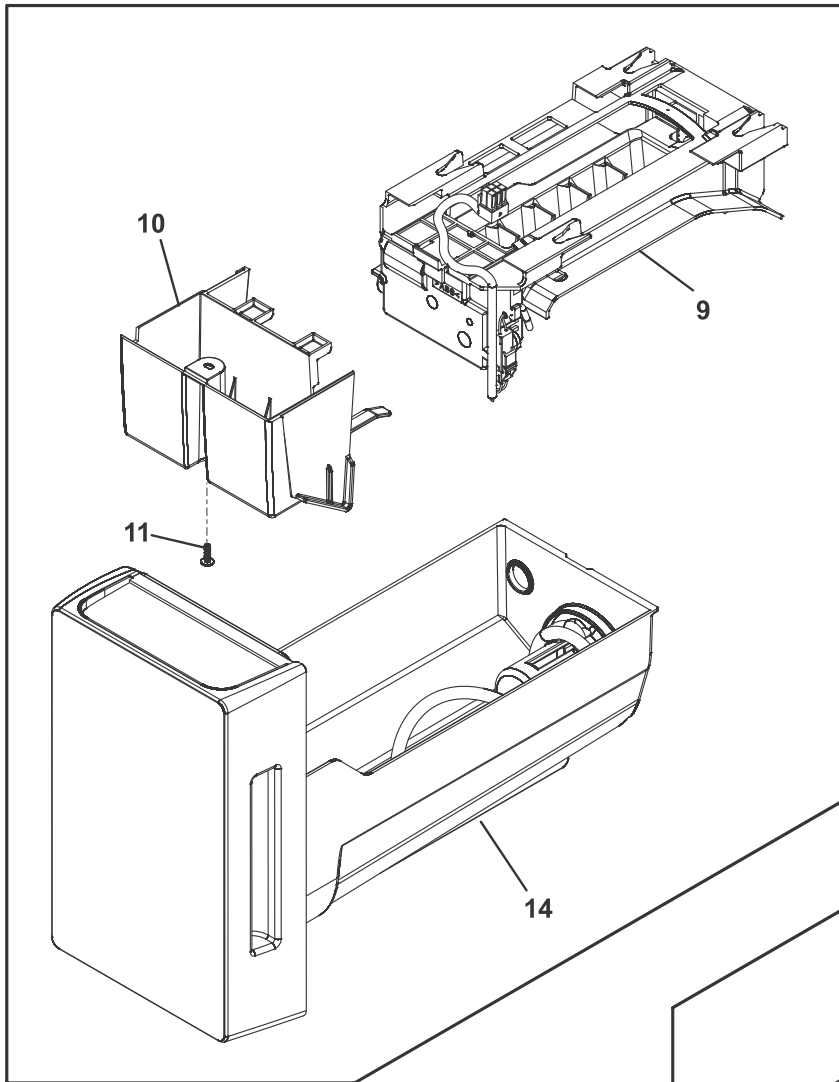

ICE MAKERS & CONTAINER

IMPRMC2285AF

ICE MAKERS & CONTAINER

POS. NO	PART NO.	DESCRIPTION
1 #	5304523841	Ice Maker, assembly, freezer, twist tray
2	241641502	Screw, hilo phil pn, 8-18 x 3/8
3	5304523075	Bracket, ice maker, freezer
4	5304524340	Cover, ice blocker
9 #	243297607	Ice Maker, assembly, fresh food, 115 V, twist tray
10	5304523076	Cover, harness, ff ice maker
11	241953909	Screw, quad hilo sts, #8-18
14	5304523077	Bucket Assembly, ice container, w/moving parts
18	242200102	Clip, tubing, 90 deg elbow
19 #	5304523078	Valve, water, single
20 #	5304519216	Tube Assembly, inlet, w/connector
21	240396801	Clamp, tube/wiring, nylon, black/natural
22	811949503	Screw, truss, 4.2 x 13