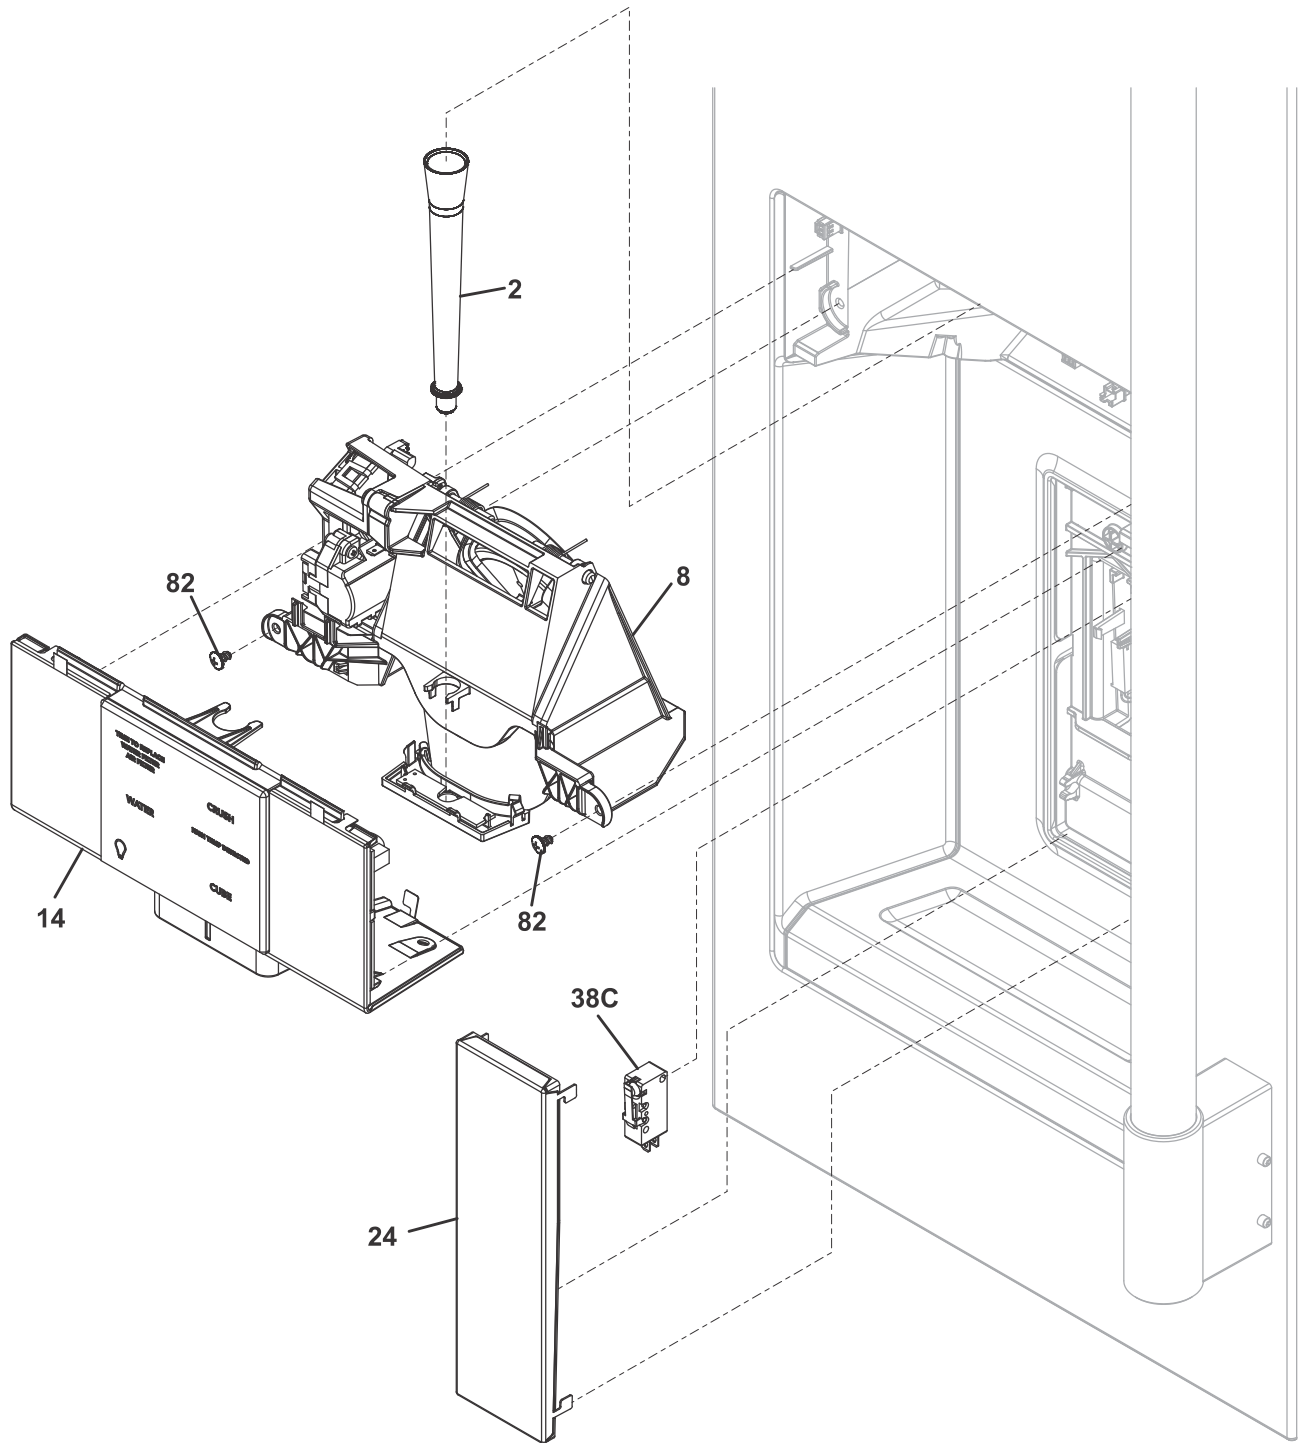

ICE & WATER DISPENSER

IDPRMC2285AF

ICE & WATER DISPENSER

POS. NO	PART NO.	DESCRIPTION
2	5304519194	Guide, water tube, dispenser
8 #	5304523069	Dispenser Assembly, ice & water
14 #	5304523070	Display Assembly, use interface, w/pc board
24	5304523071	Paddle Assembly, dispenser
24*	5304519199	Spring, paddle assembly
38C#	5304523072	Switch, disp paddle
82	241953907	Screw, quad hilo, #8-18 x 0.25
*	242200102	Clip, tubing, 90 deg elbow