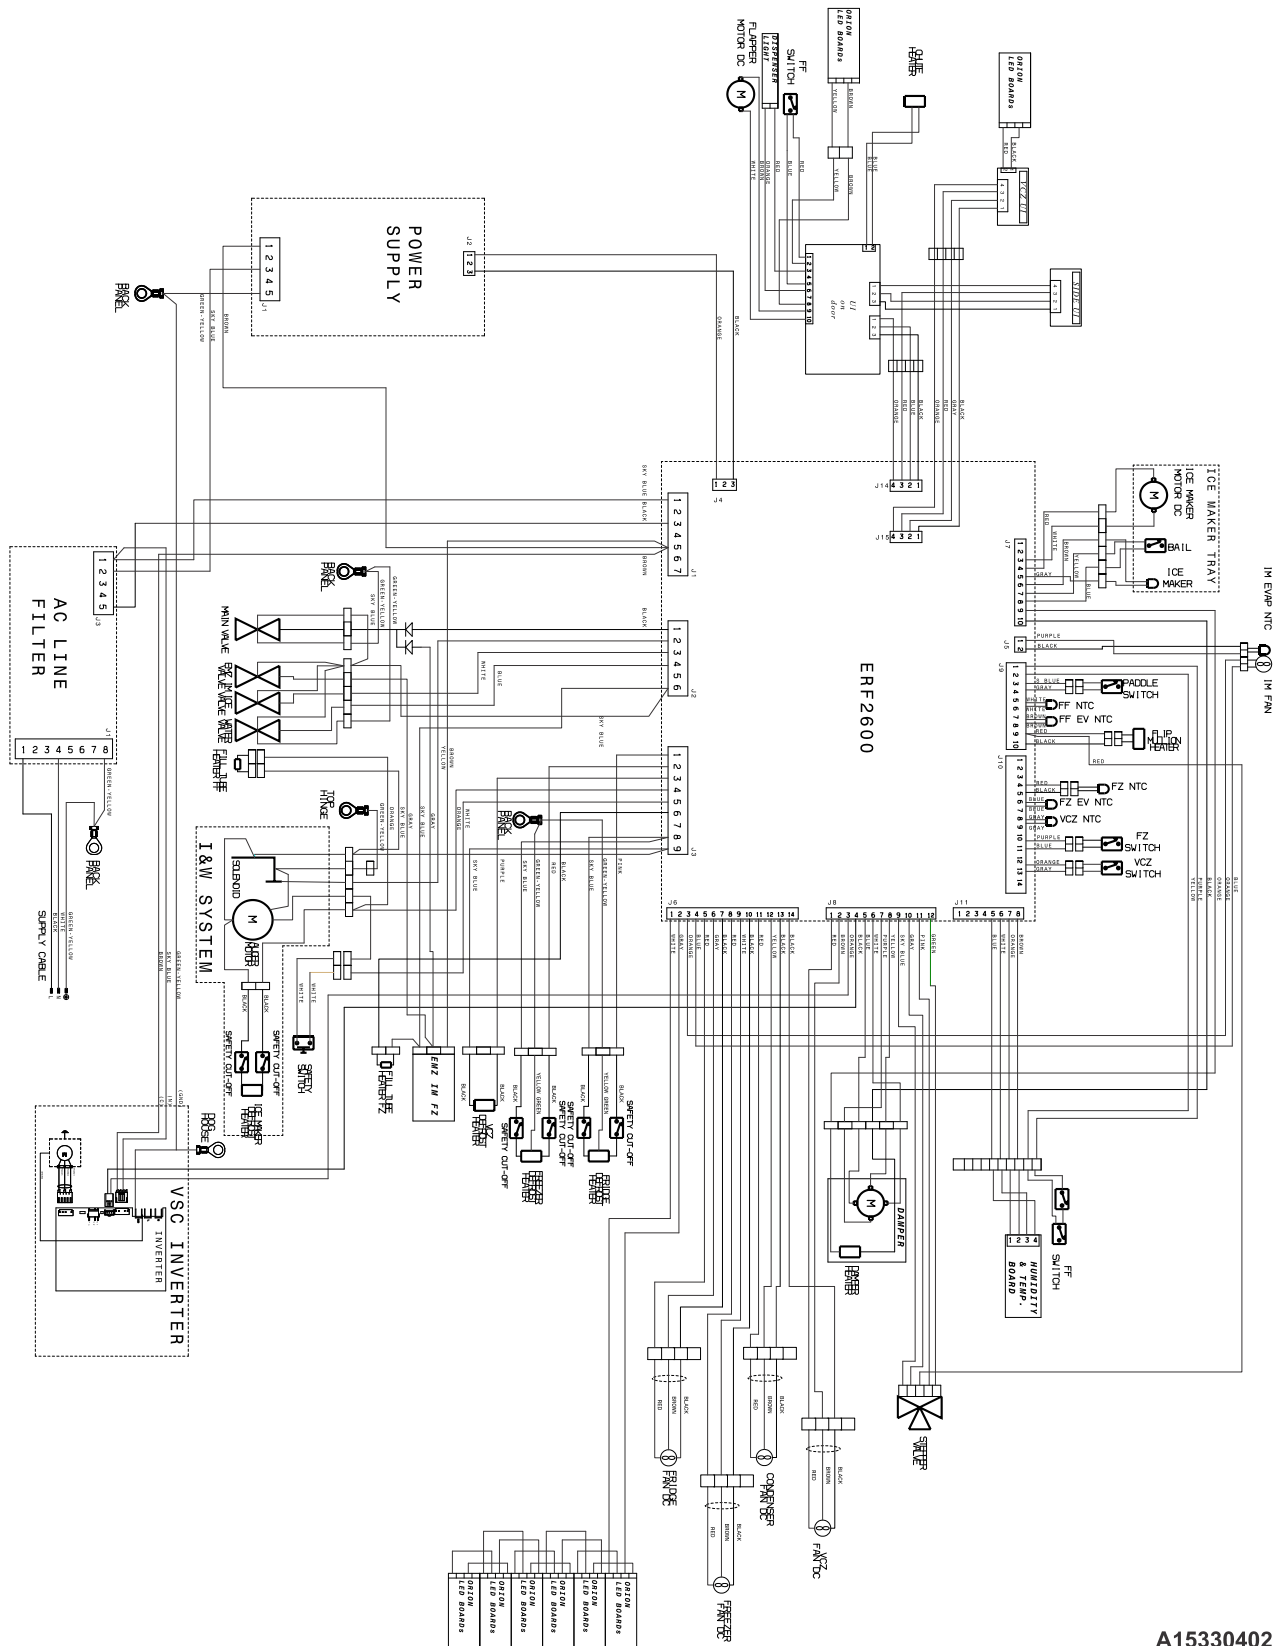

ICE MAKERS & CONTAINER

POS. NO	PART NO.	DESCRIPTION
1 #	5304523841	Ice Maker, assembly, freezer, twist tray
2	241641502	Screw, hilo phil pn, 8-18 x 3/8
3	5304523075	Bracket, ice maker, freezer
4	5304524340	Cover, ice blocker
9 #	243297607	Ice Maker, assembly, fresh food, 115 V, twist tray
10	5304523076	Cover, harness, ff ice maker
11	241953909	Screw, quad hilo sts, #8-18
14	5304523077	Bucket Assembly, ice container, w/moving parts
18	242200102	Clip, tubing, 90 deg elbow
19 #	5304523078	Valve, water, single
20 #	5304519216	Tube Assembly, inlet, w/connector
21	240396801	Clamp, tube/wiring, nylon, black/natural
22	811949503	Screw, truss, 4.2 x 13

WIRING DIAGRAM

A15330402