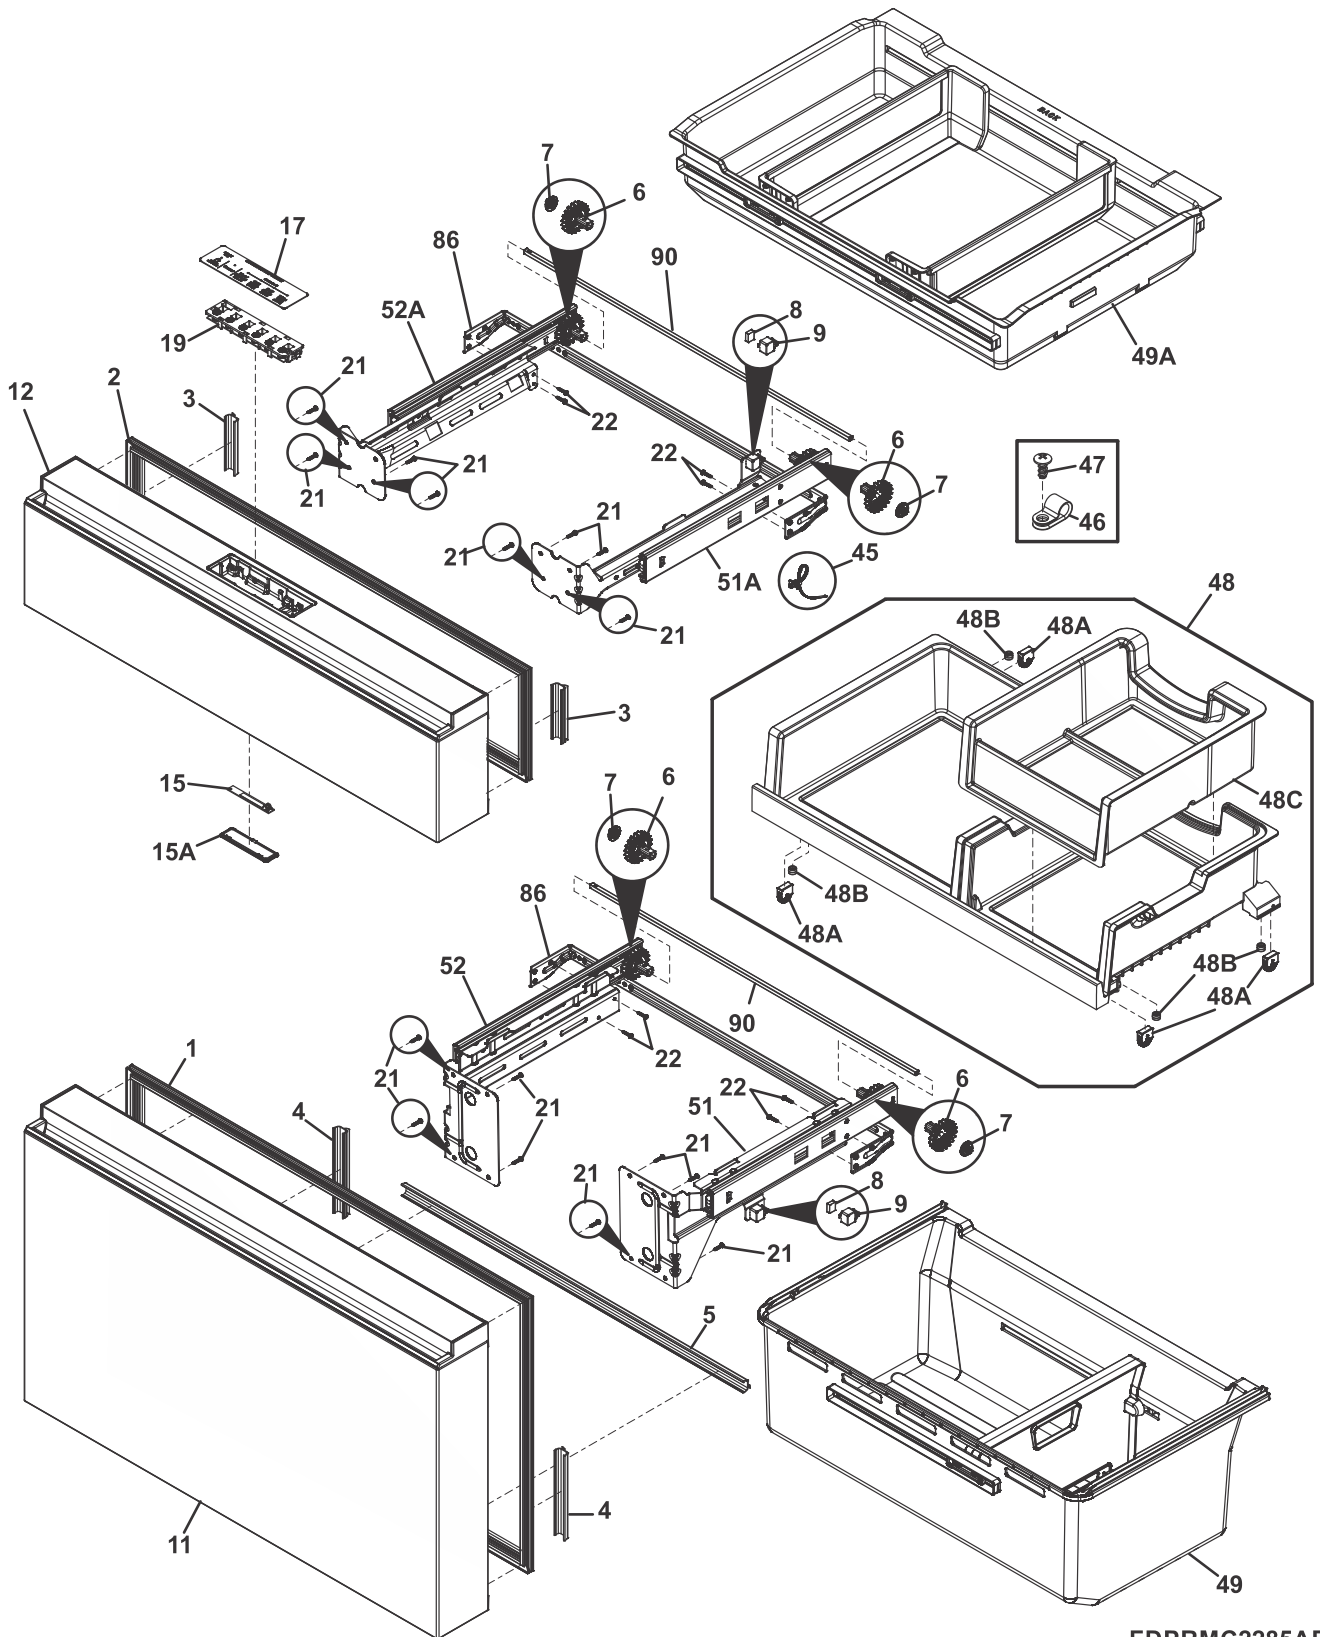

FREEZER & MIDDLE DRAWER

FDP RMC2285AF

FREEZER & MIDDLE DRAWER

POS. NO	PART NO.	DESCRIPTION
1	5304519037	Gasket, door, freezer
2	5304519038	Gasket, door, middle
3	5304519039	Gasket, door, 103mm, secondary
4	5304519040	Gasket, door, 162mm, secondary
5	5304519041	Gasket, door, 754mm, frz bottom, secondary
6	5304524001	Gear, pinion
7	5304519043	Bearing, pad, gear
8	5304519044	Magnet, reed switch
9	5304519045	Support, magnet
9*	5304519084	Screw, flange pnhd phl, 8G x 1/2"
11	5304523009	Door Assembly, outer, stainless, freezer drawer
12 #	5304523010	Door Assembly, outer, stainless, middle drawer
15 #	5304523011	Light Board, 3 LED cluster, 6500k
15A	5304519049	Lens, LED light
17	5304523012	Overlay, user interface, middle drawer
19 #	5304523013	PC Board, display, middle drawer
19*#	5304519048	Harness, wiring, middle drawer
21	811949401	Screw, trilob, M5 x 16
22	5304519053	Screw, M3.5 x 6
45	539151026	Clip, harness
46	5304523014	Clamp, cable, 1/4"
47	241953902	Screw, quad hilo, #8-18 X 0.380
48	5304523015	Drawer Assembly, freezer, w/ice container
48A	5304519055	Roller, drawer
48B	5304523680	Cushion, rubber, freezer drwr
48B*	811949503	Screw, truss, 4.2 x 13
48C	5304523681	Container, drawer ice, freezer
49	5304519057	Basket Assembly, freezer drawer, w/divider
49A	5304523016	Basket Assembly, middle drawer, w/dividers
51	5304519059	Slider, assembly, RH freezer
51A	5304519060	Slider, assembly, RH middle drw
52	5304519061	Slider, assembly, LH freezer
52A	5304519062	Slider, assembly, LH middle drw
86	5304523017	Bracket, reinforcement
90	5304524002	Shaft, slider, telescopic
90*	5304519066	Screw, phil pn hd, M4 x 8