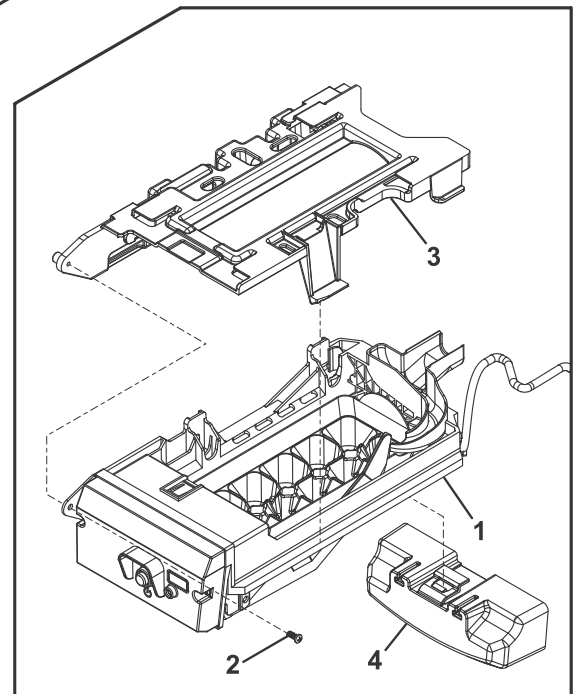

ICE MAKERS & CONTAINER

IMPRMC2285AF

ICE MAKERS & CONTAINER

POS. NO	PART NO.	DESCRIPTION
1 #	5304523841	Ice Maker, assembly, freezer, twist tray
2	241641502	Screw, hilo phil pn, 8-18 x 3/8
3	5304523075	Bracket, ice maker, freezer
4	5304524340	Cover, ice blocker
9 #	243297607	Ice Maker, assembly, fresh food, 115 V, twist tray
10	5304523076	Cover, harness, ff ice maker
11	241953909	Screw, quad hilo sts, #8-18
14	5304523077	Bucket Assembly, ice container, w/moving parts
18	242200102	Clip, tubing, 90 deg elbow
19 #	5304523078	Valve, water, single
20 #	5304519216	Tube Assembly, inlet, w/connector
21	240396801	Clamp, tube/wiring, nylon, black/natural
22	811949503	Screw, truss, 4.2 x 13