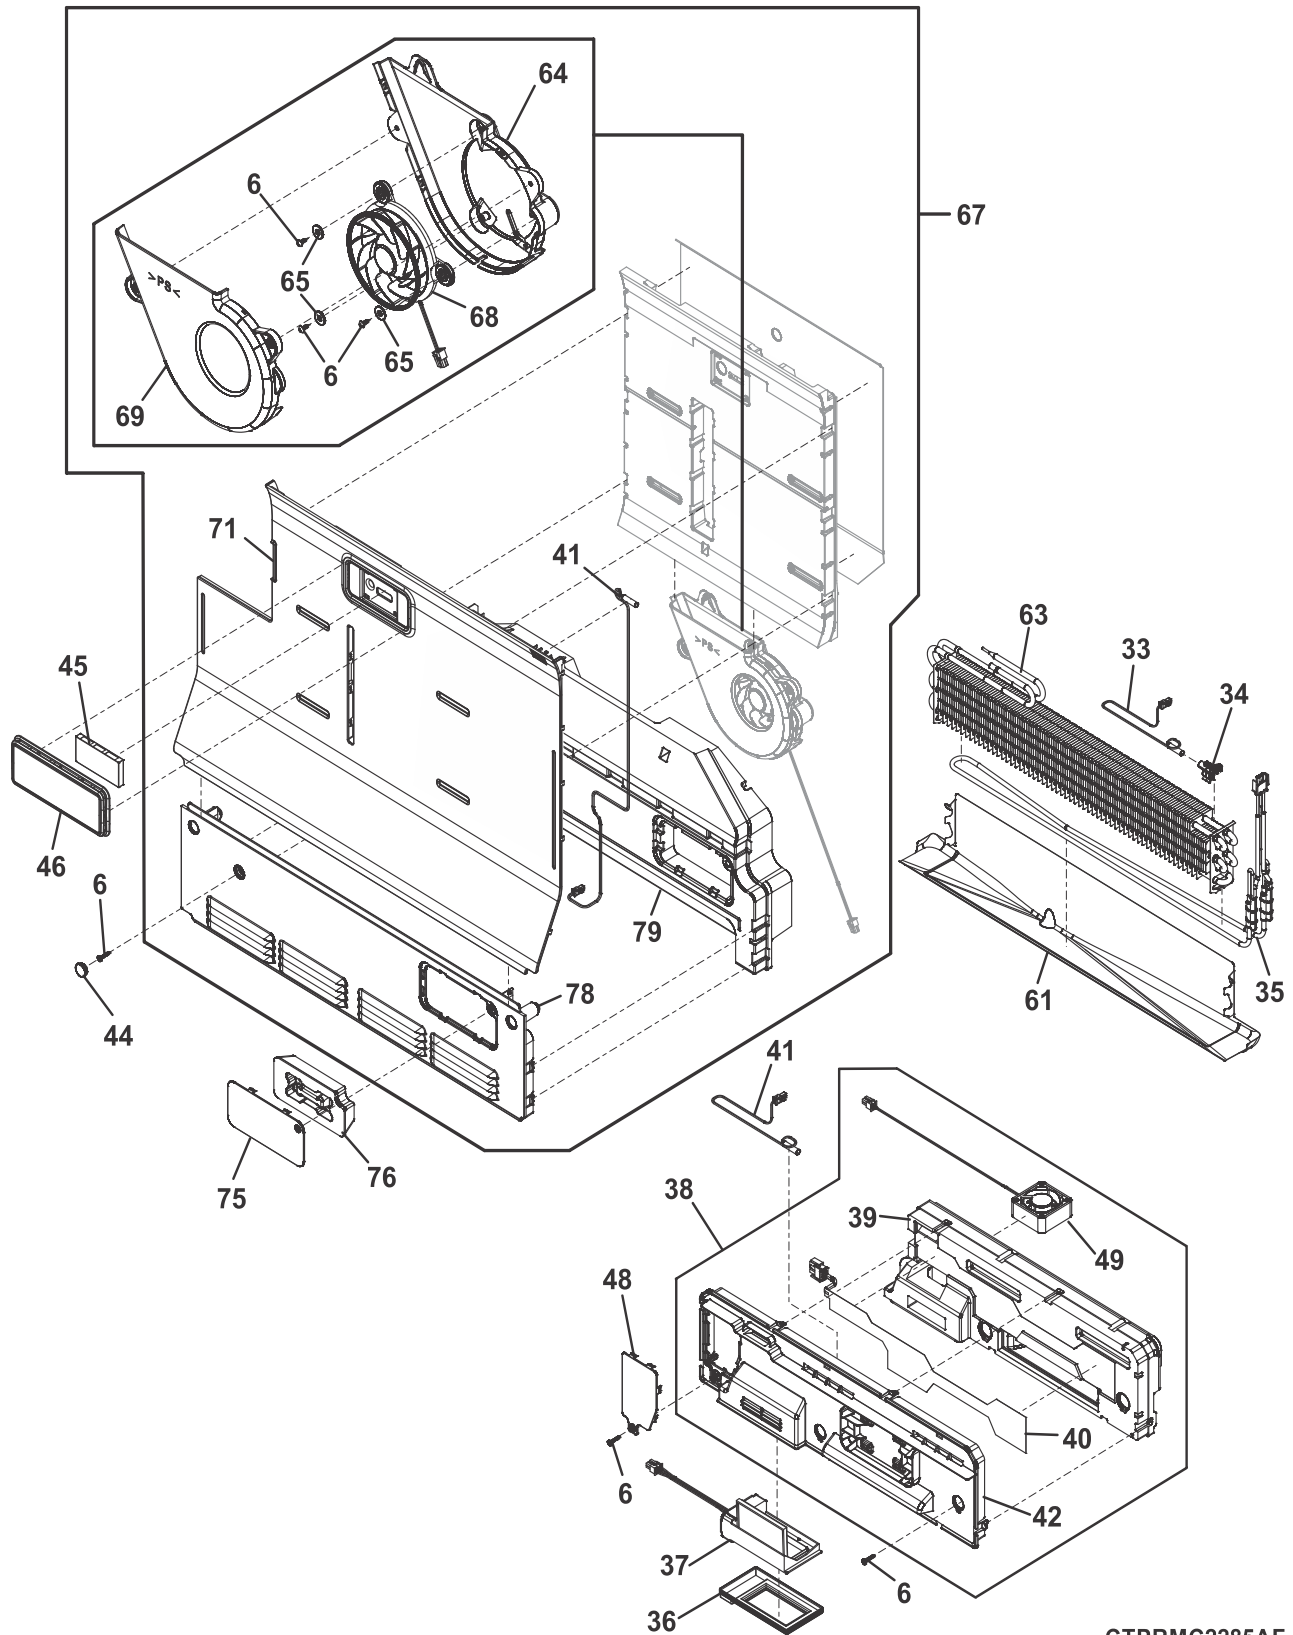

FRESH FOOD SYSTEM/MIDDLE DRAWER AIR FLOW

CTPRMC2285AF

FRESH FOOD SYSTEM/MIDDLE DRAWER AIR FLOW

POS. NO	PART NO.	DESCRIPTION
6	811949503	Screw, truss, 4.2 x 13
33 #	5303918851	Thermostat Kit, defrost, w/connectors
34	811980402	Clamp, NTC, evaporator
35 #	5304523054	Heater, defrost, evaporator
36	5304523686	Seal, baffle assembly
37 #	5304519166	Baffle Assembly, air damper, middle drawer
37*	811950518	Seal, 6x20x450, foam
38 #	5304519167	Cover Assembly, air flow, middle drawer, w/fan-heater
39	5304523055	Duct Assembly, air flow, middle drawer
40 #	5304523056	Heater Assembly, middle drawer
41 #	5303918775	Thermistor kit, temperature, NTC, w/connectors
42	5304519170	Cover, air duct, middle drawer
44	5304524004	Cover, screw hole, white
44*	5304523687	Sticker, plastic cap, white
45	PAULTRA2	Filter, air
46	5304523057	Cover, air filter, stainless, fresh food
48	5304519172	Cover, window, middle drawer
49 #	5304519173	Fan Assembly, middle drawer, w/sleeve
61	5304519180	Drain Trough, evaporator, fresh food
63 #	5304519181	Evaporator, assembly, fresh food
64	5304519182	Bracket, fan mounting, ff evaporator
65	5304519183	Washer, flat
67 #	5304524899	Cover Assembly, air duct, fresh food, complete
68 #	5304519186	Fan Assembly, evaporator, fresh food
69	5304519187	Housing, fan, fresh food
71	5304523059	Cover, air duct, stainless, fresh food, w/gaskets
75	5304519189	Cover, window, fresh food
76	5304522062	Insulation, window, EPS, fresh food
78	5304519191	Cover, evaporator, fresh food
79	5304523060	Duct, evaporator, fresh food
*	811950601	Seal, 6x8, foam tape, 154" roll