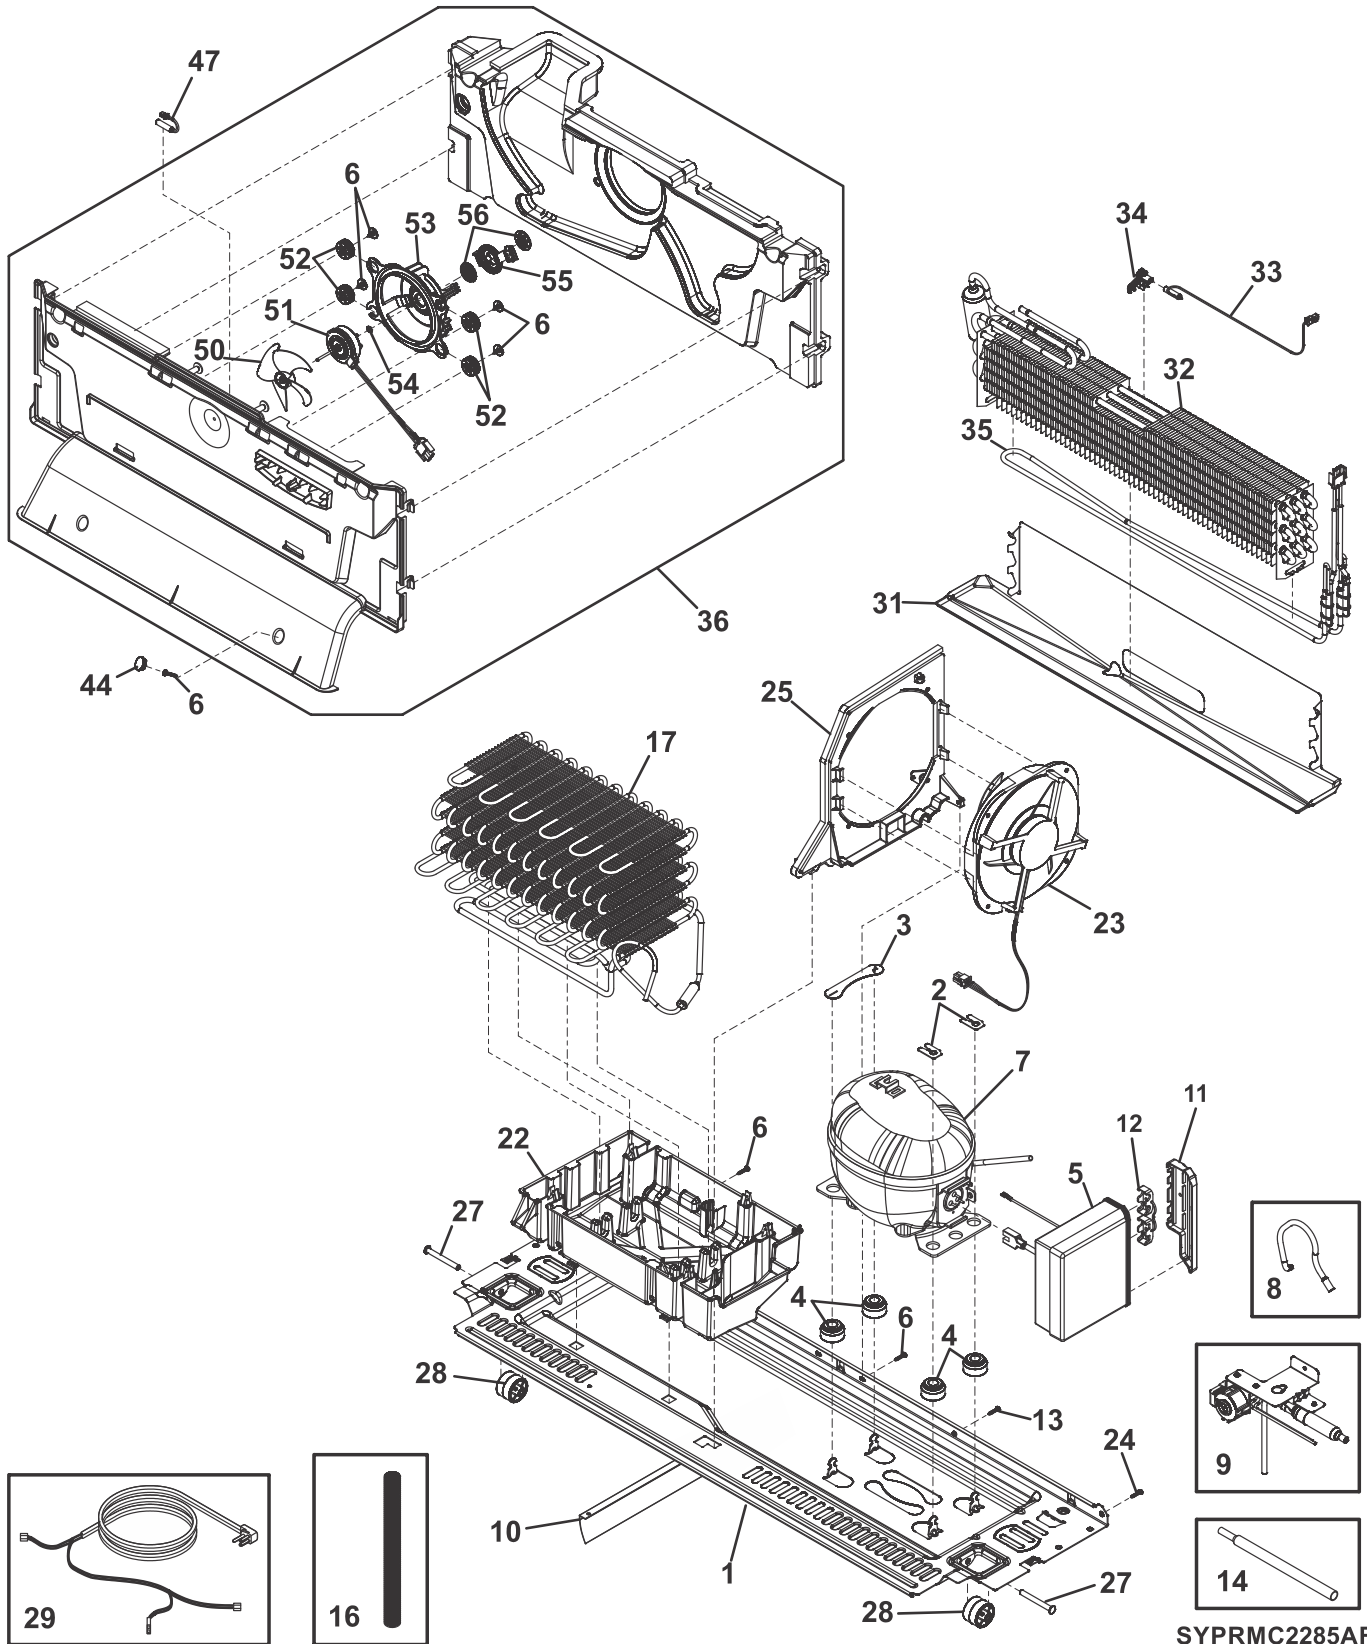

FREEZER SYSTEM/MACHINE COMPARTMENT

SYPRMC2285AF

FREEZER SYSTEM/MACHINE COMPARTMENT

POS. NO	PART NO.	DESCRIPTION
1	5304519151	Base, compressor assy
2	5304519152	Clamp, compressor, single hole
3	811998601	Clamp, compressor, 2 hole
4	811978901	Grommet, compressor
5 #	5304523061	Control Assembly, flex drive
6	811949503	Screw, truss, 4.2 x 13
7 #	5304523062	Compressor, assembly, VND1113Y
8 #	5304519154	Tube, suction
9 #	5304523063	Step Valve, assembly, w/filter drier
10	5304523064	Flap bracket, compressor base
11	808364804	Cover, flex drive, side, compressor
12	808364908	Clamp, flex drive, cable
13	5304519110	Screw, trilob, M3 x 6
14 #	5304523065	Tubing, extra, refrigerant
16	5304519156	Drain Tube, corrugated
17 #	5304519157	Condenser Assembly, dynamic
22	5304519158	Drain Pan, condenser
23 #	5304519159	Fan Assembly, condenser
24	808199001	Screw, self tapping, 6 x 20
25	5304519160	Shroud, condenser fan
27	811998302	Shaft, cabinet roller
28	811666601	Roller, cabinet
29 #	5304523066	Power Cord, electric
31	5304519162	Drain Trough, evaporator, freezer
32 #	5304519163	Evaporator, assembly, freezer
33 #	5303918851	Thermostat Kit, defrost, w/connectors
34	811980402	Clamp, NTC, evaporator
35 #	5304523054	Heater, defrost, evaporator
36 #	5304523901	Cover Assembly, evaporator, freezer, w/fan assy
44	5304524004	Cover, screw hole, white
44*	5304523687	Sticker, plastic cap, white
47 #	5303918775	Thermistor kit, temperature, NTC, w/connectors
50	811699602	Blade, evaporator fan
51 #	809069207	Motor, fan, frz evaporator
52	5304519174	Grommet, fan shroud, freezer
52*	5304523068	Washer, fan grommet
53	5304519175	Shroud, fan, freezer
54	5304519176	Washer, slinger, nylon
55	5304519177	Clip, retainer
56	5304519178	Grommet, fan mounting
*	811950601	Seal, 6x8, foam tape, 154" roll