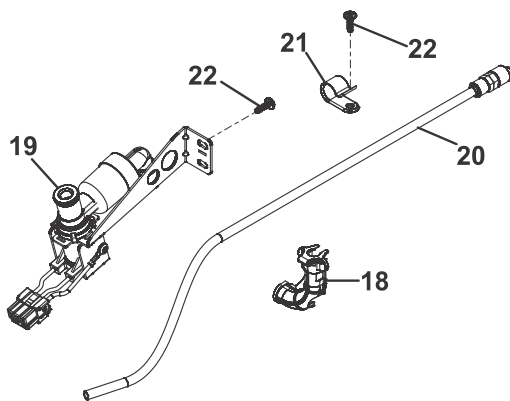

ICE MAKERS & CONTAINER

IMPRMC2285AF

ICE MAKERS & CONTAINER

POS. NO	PART NO.	DESCRIPTION
1 #	5304523841	Ice Maker, assembly, freezer, twist tray
2	241641502	Screw, hilo phil pn, 8-18 x 3/8
3	5304523075	Bracket, ice maker, freezer
4	5304524340	Cover, ice blocker
9 #	243297607	Ice Maker, assembly, fresh food, 115 V, twist tray
10	5304523076	Cover, harness, ff ice maker
11	241953909	Screw, quad hilo sts, #8-18
14	5304523077	Bucket Assembly, ice container, w/moving parts
18	242200102	Clip, tubing, 90 deg elbow
19 #	5304523078	Valve, water, single
20 #	5304519216	Tube Assembly, inlet, w/connector
21	240396801	Clamp, tube/wiring, nylon, black/natural
22	811949503	Screw, truss, 4.2 x 13