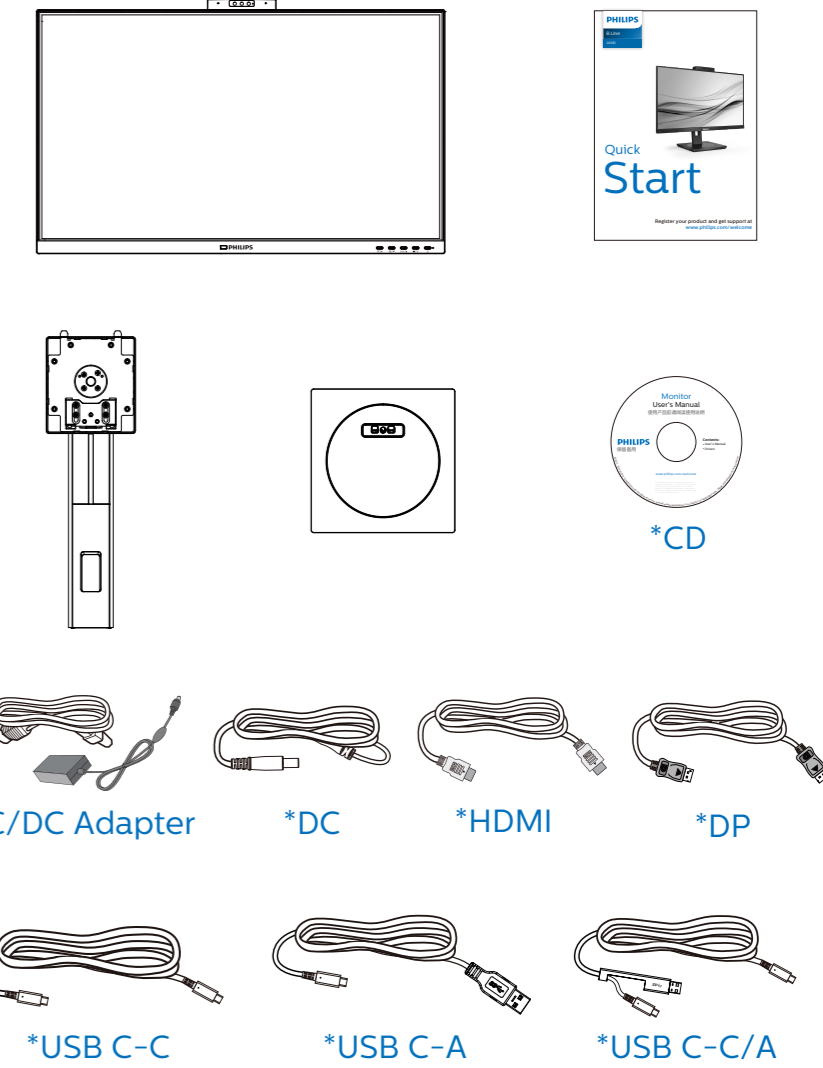

4