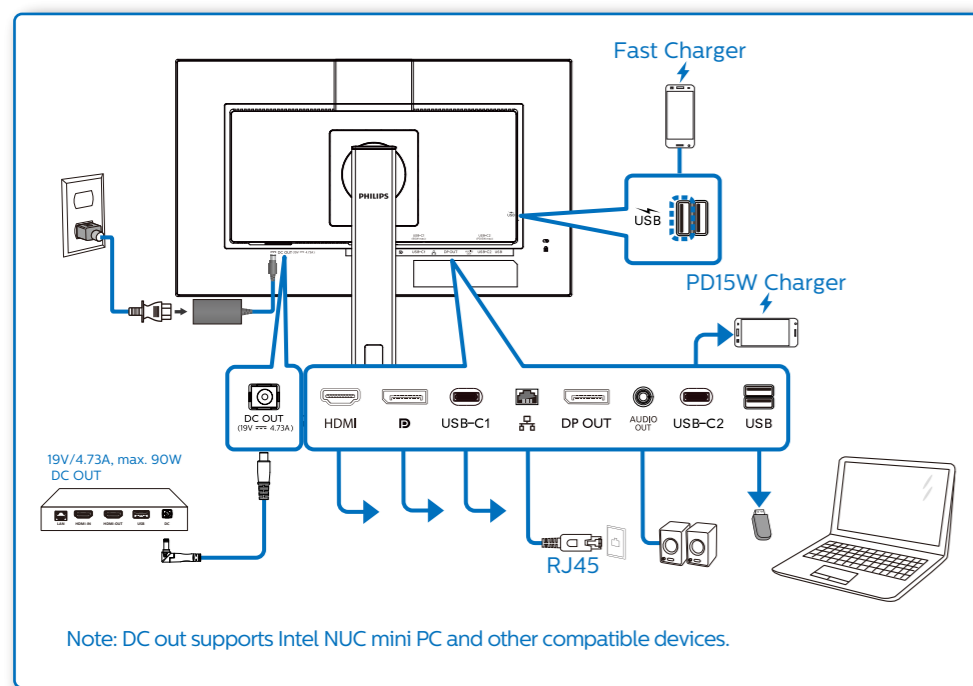

2

Note: DC out supports Intel NUC mini PC and other compatible devices.