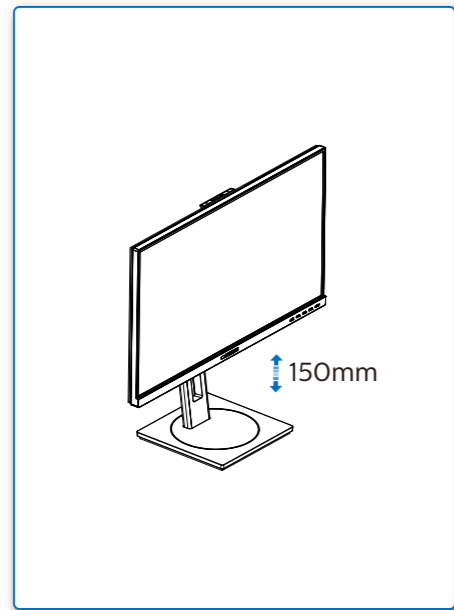

4

- **EN Need help?**
  Online help: www.philips.com/support
  Go to above online help for the latest SmartControl software.
- **FR Besoin d'Aide ?**
  Aide en ligne: www.philips.com/support
  Rendez-vous sur l'assistance en ligne mentionnée ci-dessus pour obtenir le logiciel SmartControl le plus récent.
- **ES ¿Necesita ayuda?**
  Ayuda en línea: www.philips.com/support
  Vaya a la ayuda en línea de arriba para obtener el software SmartControl más actualizado.
- **DE Benötigen Sie Hilfe?**
  Online-Hilfe: www.philips.com/support
  Rufen Sie für die aktuellste SmartControl-Software die obige Online-Hilfe auf.
- **IT Avete bisogno di aiuto?**
  Guida in linea: www.philips.com/support
  Accedete alla guida online di cui sopra per il software SmartControl più recente.
- **BR Precisa ajuda?**
  Ajuda online: www.philips.com/support
  Vá para a ajuda on-line acima para obter o software SmartControl mais recente.
- **KO 도움이 필요하신가요?**
  온라인 도움말: www.philips.com/support
  온라인 도움말의 최신 SmartControl 소프트웨어를 이용하십시오.
- **SC 需要帮助?**
  在线帮助: www.philips.com/support
  有关最新SmartControl软件, 请转到上面的线上帮助。
- **UK Потреbuje dopomogi?**
  Підтримка он-лайн: www.philips.com/support
  Найновіше ПЗ SmartControl подано вище у "Допомога онлайн".
- **RU Нужна помощь?**
  Интерактивная справка: www.philips.com/support
  Воспользуйтесь приведенной выше интерактивной справкой к новейшему ПО SmartControl.
- **TR Yardım ihtiyacınız var mı?**
  Online yardım: www.philips.com/support
  En son SmartControl yazılımı için yukarıdaki çevrimiçi yardıma gidin.
- **HI क्या सहायता की जरूरत है?**
  ऑनलाइन सहायता: www.philips.com/support
  नवीनतम SmartControl सॉफ्टवेयर के लिए ऊपर बताए गए ऑनलाइन सहायता पर जाएं।
- **AR هل تريد المساعدة؟**
  للمساعدة عبر الإنترنت: www.philips.com/support
  انقل إلى التعليمات عبر الإنترنت أعلاه للحصول على أحدث إصدار من SmartControl برنامج.
- **JP ヘルプが必要ですか?**
  オンラインヘルプ: www.philips.com/support
  最新のSmartControlソフトウェアについては、上記オンラインヘルプにアクセスしてください。

Specifications are subject to change without notice.
HDMI
HDMI trademark and related patents on technologies belong to their respective owners.
www.philips.com