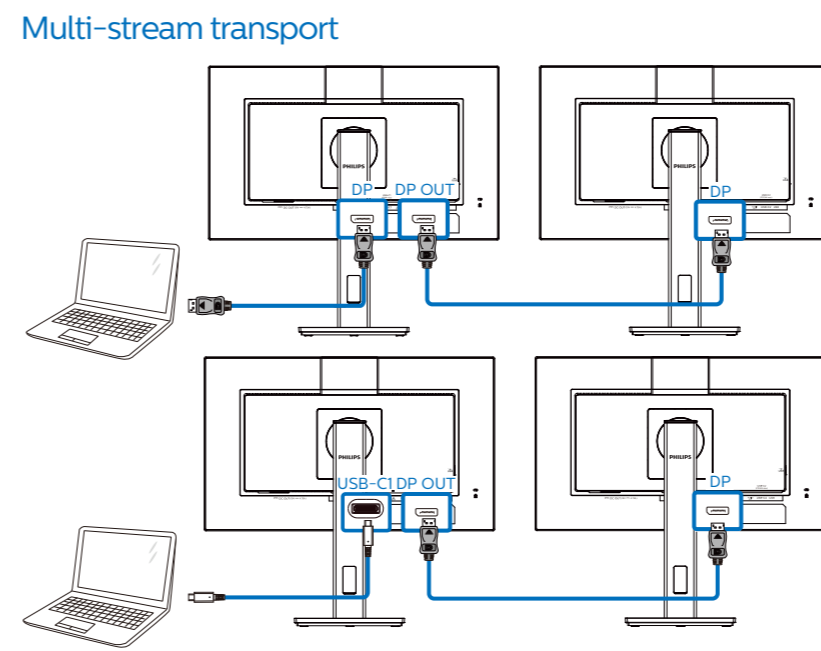

4