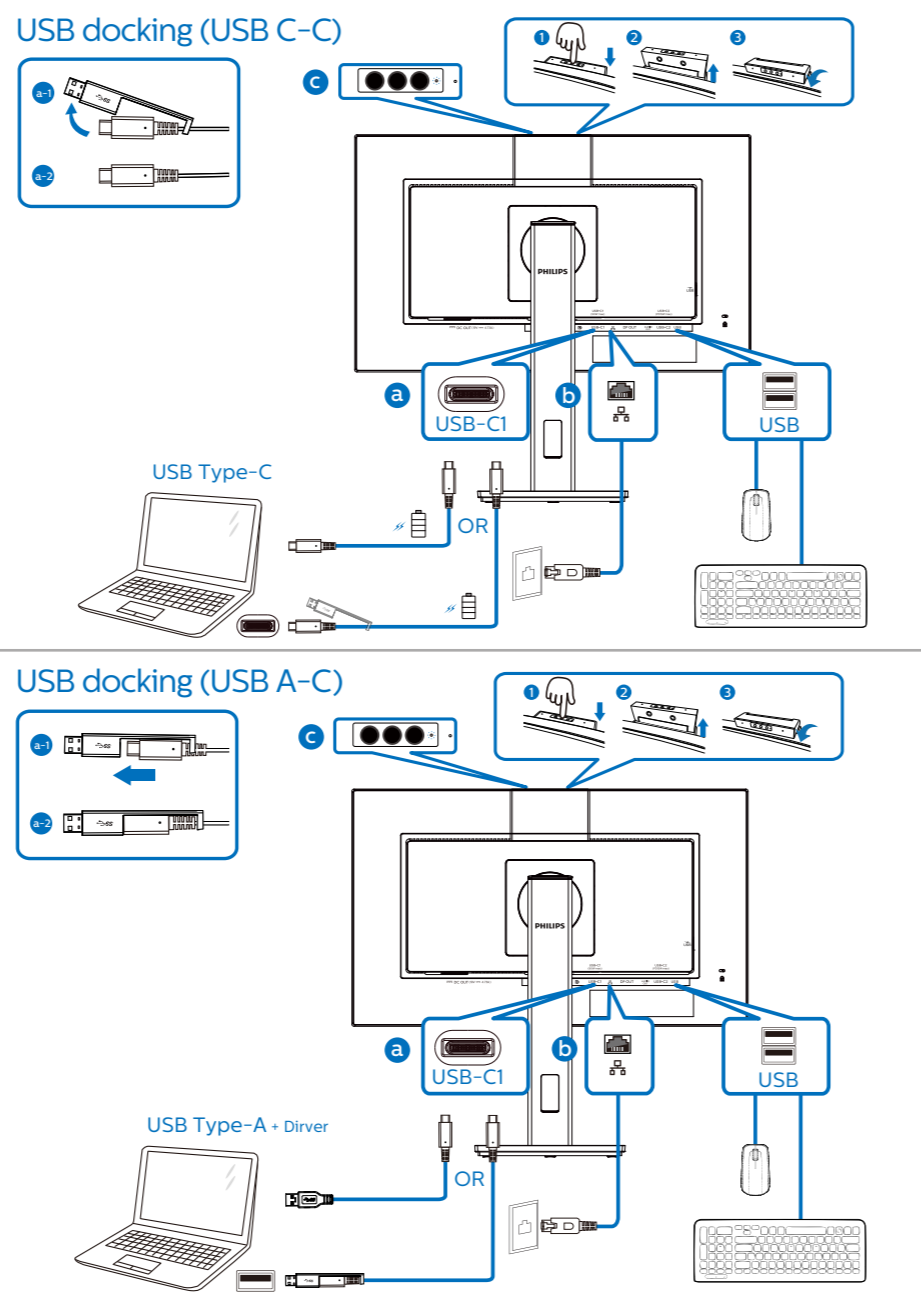

4