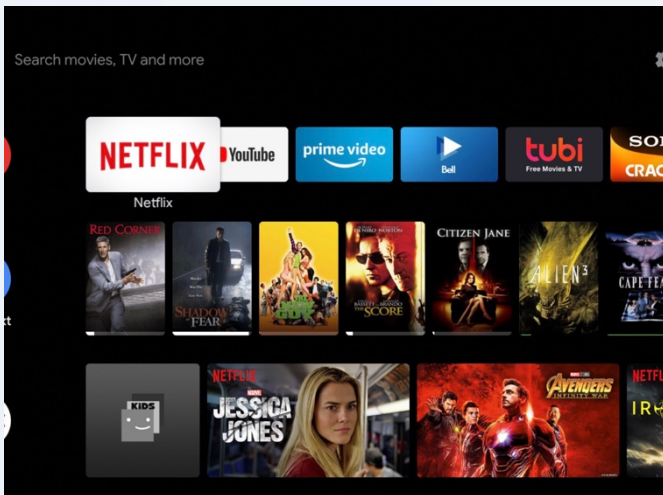

Specifications

Technology

Display technology: LCD
Light source: LED
LED light sources: last over 30.000 hours
Contrast ratio: 3000:1
Resolution: 1920 x 1080 pixel
Resolution supported: 1920 x 1080 pixel
Throw ratio: 1.4:1
Screen size (diagonal): 20" to 100"
Screen distance: 80 cm to 200 cm / 24"-60"
Aspect ratio: 16:9
Focus adjustment: manual
Digital zoom (60-100%): yes
Auto Rotate: yes
Keystone adjustment: automatic (vertical) or manual
Horizontal keystone: yes
Vertical keystone: yes

Connection

Wi-Fi: 802.11a/b/g/n/ac Dual 2.4 and 5GHz
Wireless: Google Cast
USB: mass storage for external device charge
HDMI: x1
Output audio: 3.5 mm audio out jack for headphones
Optical out: SPDIF

Sound

Internal Speaker: 2x15 Watt
Surround sound
Built-in powerful DSP

Apps

Android TV™ / Full catalog of Apps

Internal 4K Android TV™

Amlogic S905Y2
OS: Android™ 10.0
DRAM: DDR 2GB Flash: 8GB eMMC

Dimensions

Unpacked (WxDxH):
310x260x113.5mm / 12.2x10.2x4.47inch
Weights:

Standard Package Includes

Projector
Smart remote with mic
Quick start guide
AC adapter
batteries
Warranty card

Models

NPX643/INT
EAN: 7640186960946
UPC: 781159575341