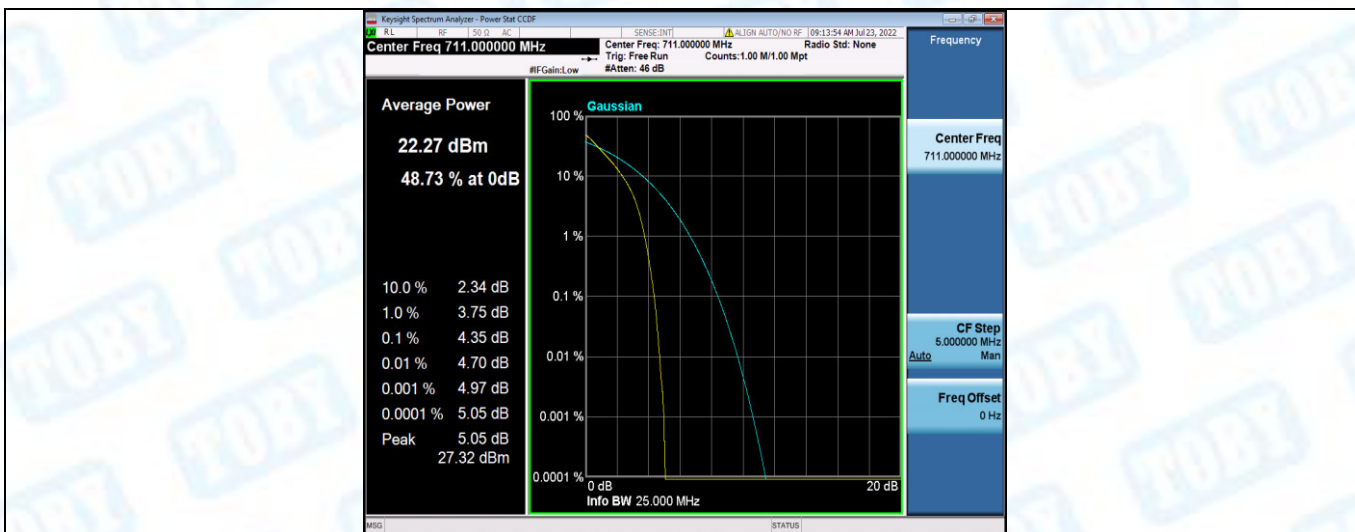

Band17-10MHz-QPSK-23790-1RB#0

Band17-10MHz-QPSK-23790-50RB#0

Band17-10MHz-QPSK-23800-1RB#0

Band17-10MHz-QPSK-23800-50RB#0

Band17-10MHz-16QAM-23780-1RB#0

Band17-10MHz-16QAM-23780-50RB#0

Band17-10MHz-16QAM-23790-1RB#0