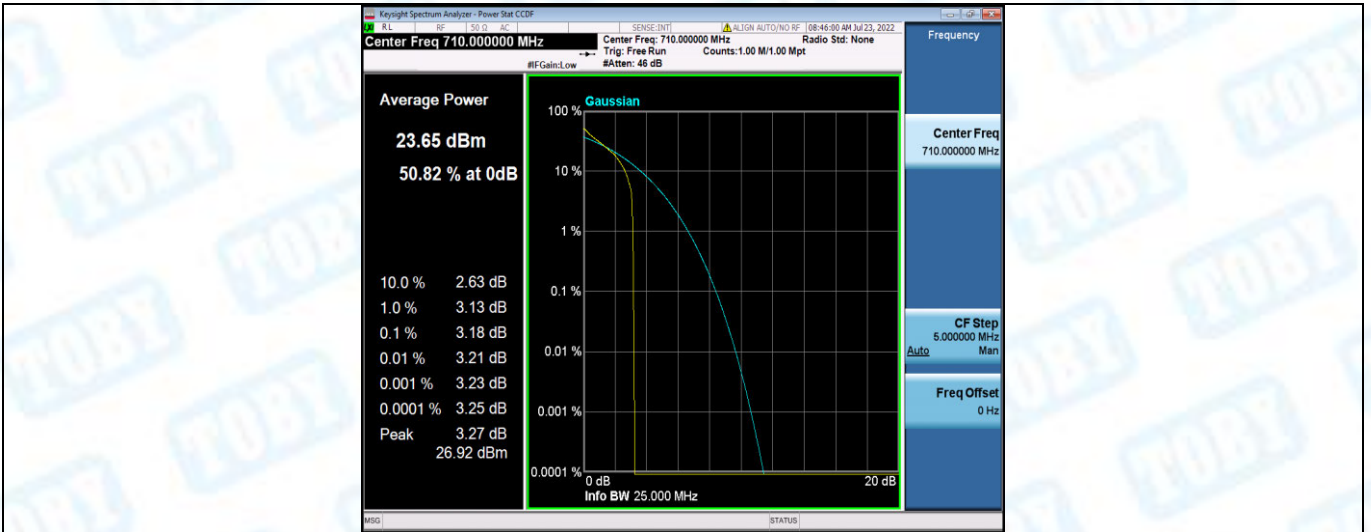

Band17-5MHz-QPSK-23755-1RB#0

Band17-5MHz-QPSK-23755-25RB#0

Band17-5MHz-QPSK-23790-1RB#0

Band17-5MHz-QPSK-23790-25RB#0

Band17-5MHz-QPSK-23825-1RB#0

Band17-5MHz-QPSK-23825-25RB#0

Band17-5MHz-16QAM-23755-1RB#0