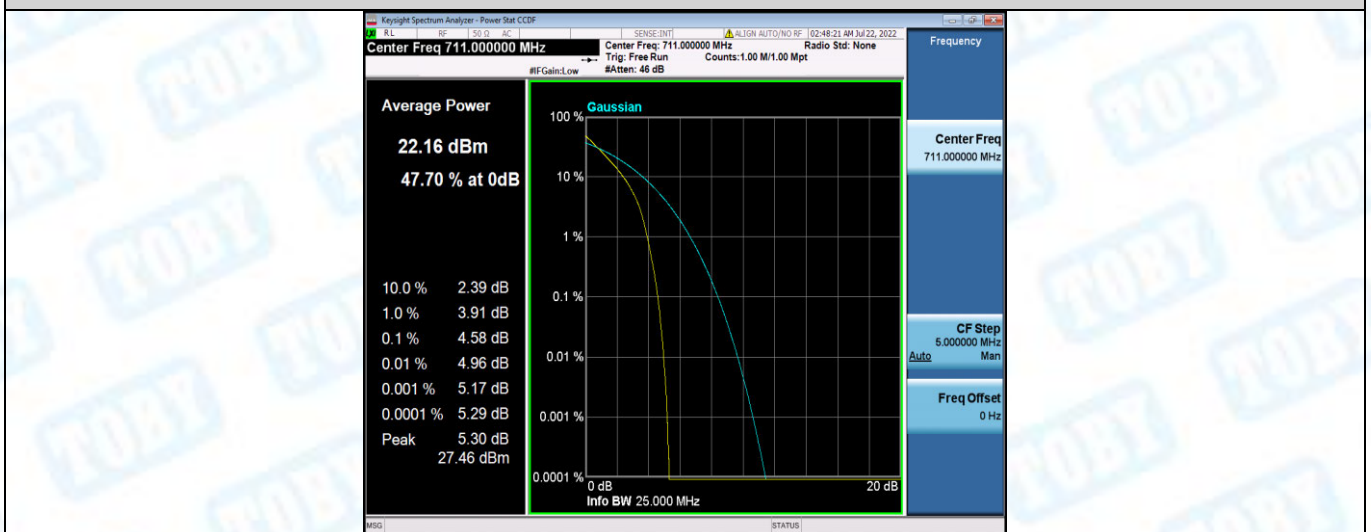

Band12-10MHz-QPSK-23130-50RB#0

Band12-10MHz-16QAM-23060-1RB#0