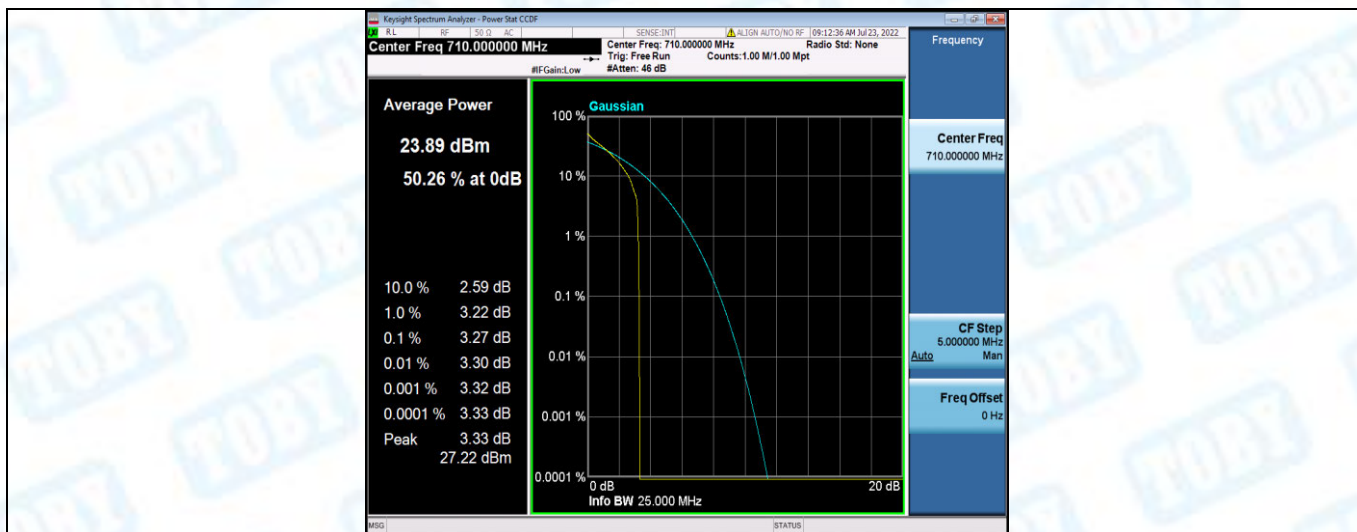

Band17-10MHz-QPSK-23790-1RB#0

Band17-10MHz-QPSK-23790-50RB#0