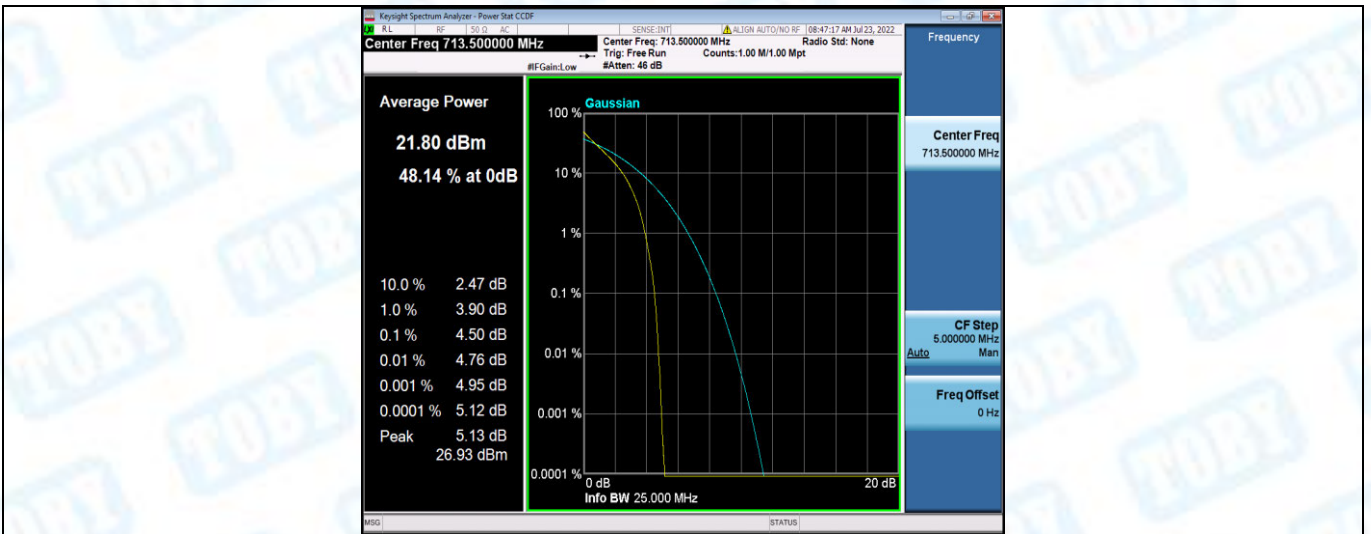

Band17-5MHz-QPSK-23755-1RB#0

Band17-5MHz-QPSK-23755-25RB#0

Band17-5MHz-QPSK-23790-1RB#0

Band17-5MHz-QPSK-23790-25RB#0

Band17-5MHz-QPSK-23825-1RB#0

Band17-5MHz-QPSK-23825-25RB#0

Band17-5MHz-16QAM-23755-1RB#0