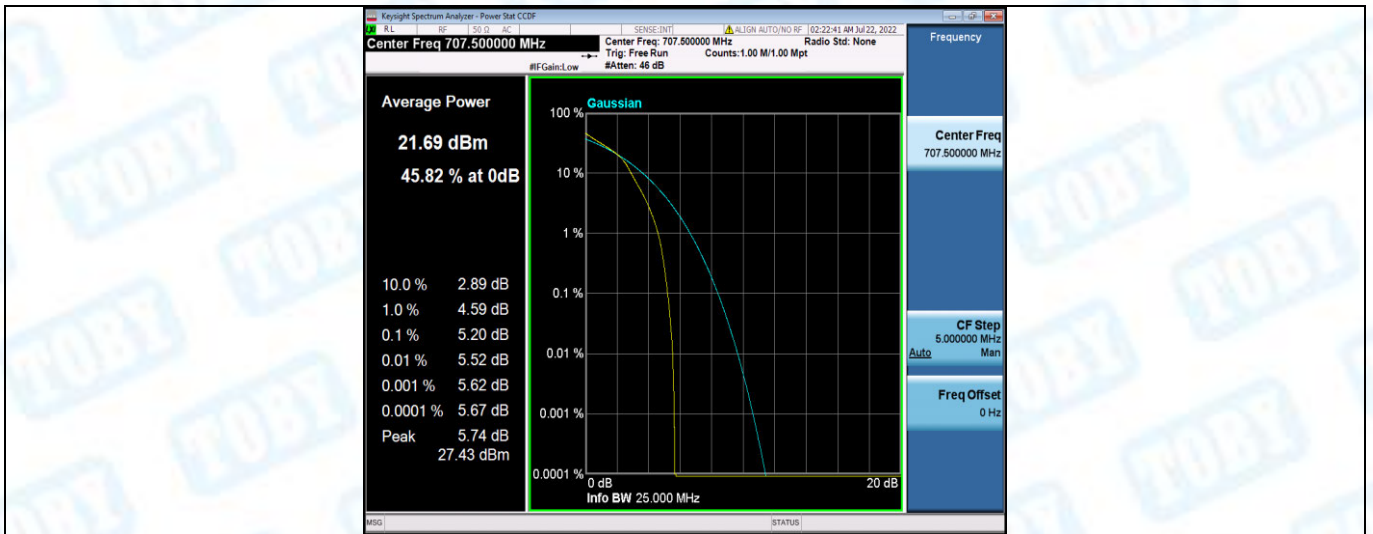

Band12-5MHz-16QAM-23095-25RB#0

Band12-5MHz-16QAM-23155-1RB#0