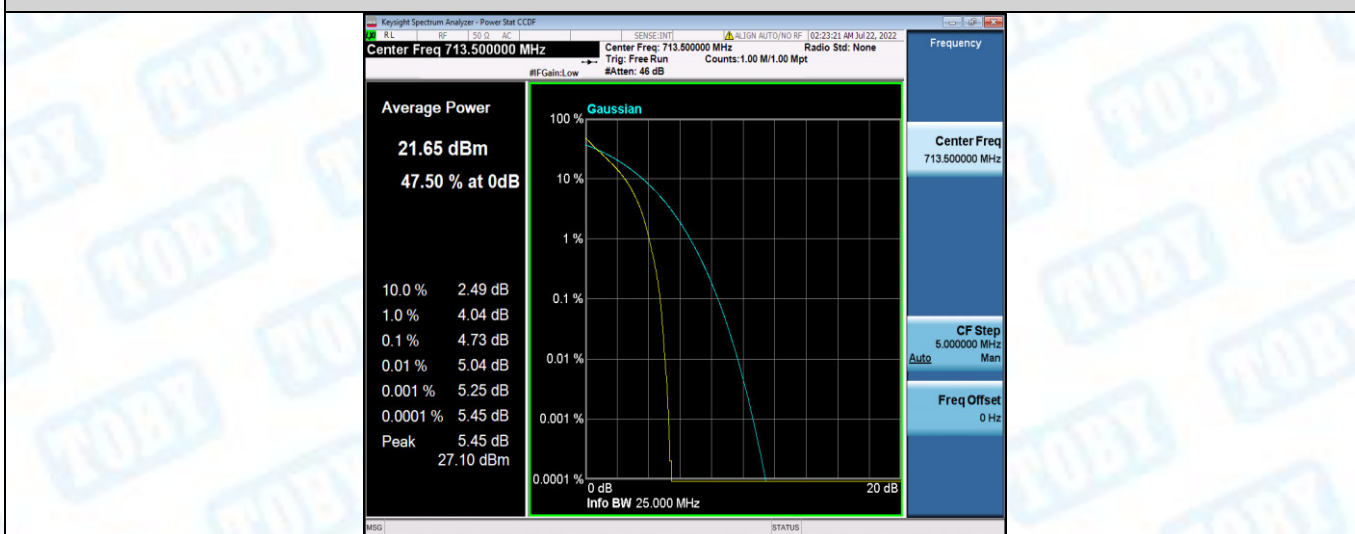

Band12-5MHz-QPSK-23095-1RB#0

Band12-5MHz-QPSK-23095-25RB#0

Band12-5MHz-QPSK-23155-1RB#0

Band12-5MHz-QPSK-23155-25RB#0

Band12-5MHz-16QAM-23035-1RB#0

Band12-5MHz-16QAM-23035-25RB#0

Band12-5MHz-16QAM-23035-1RB#0