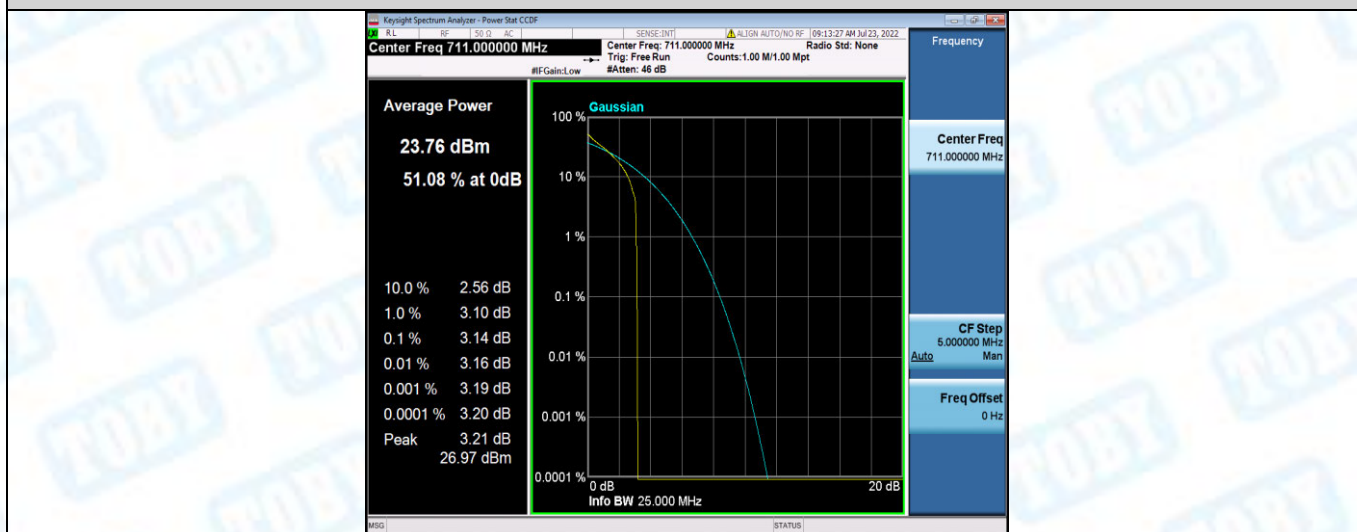

Band17-10MHz-QPSK-23800-1RB#0

Band17-10MHz-QPSK-23800-50RB#0