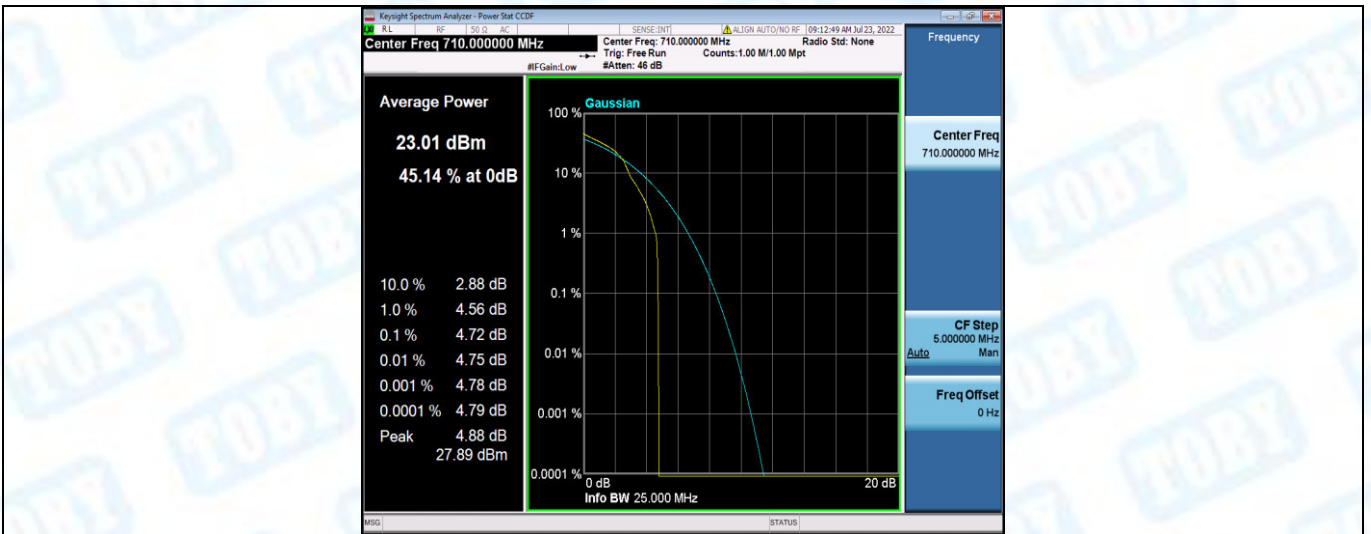

Band17-10MHz-QPSK-23790-1RB#0

Band17-10MHz-QPSK-23790-50RB#0

Band17-10MHz-QPSK-23800-1RB#0

Band17-10MHz-QPSK-23800-50RB#0

Band17-10MHz-16QAM-23780-1RB#0

Band17-10MHz-16QAM-23780-50RB#0

Band17-10MHz-16QAM-23790-1RB#0