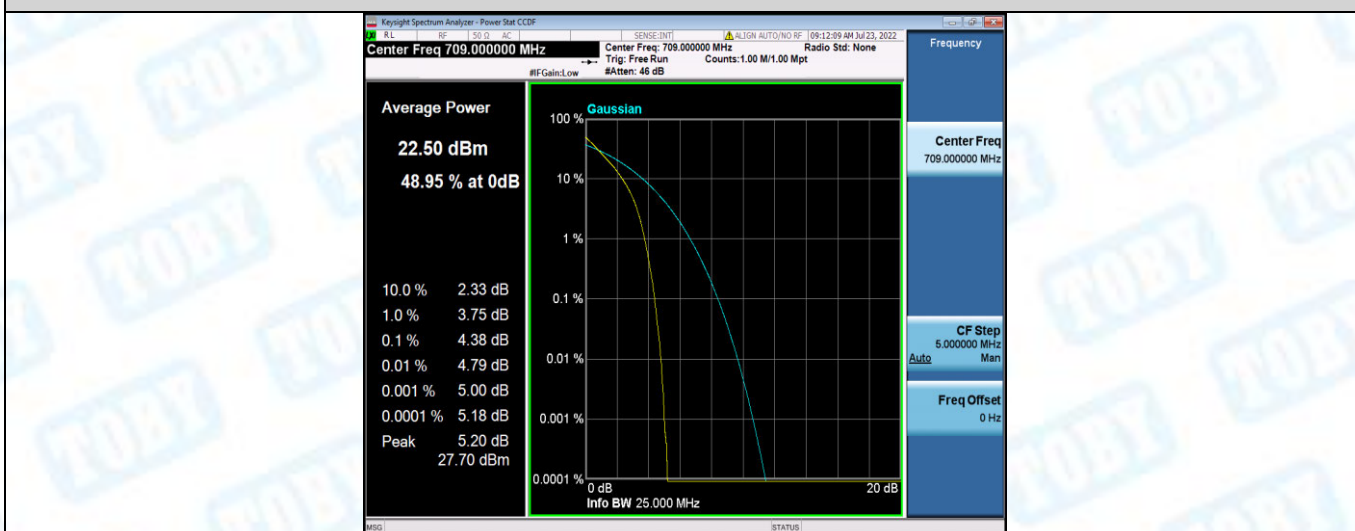

Band17-5MHz-16QAM-23755-25RB#0

Band17-5MHz-16QAM-23790-1RB#0

Band17-5MHz-16QAM-23790-25RB#0

Band17-5MHz-16QAM-23825-1RB#0

Band17-5MHz-16QAM-23825-25RB#0

Band17-10MHz-QPSK-23780-1RB#0

Band17-10MHz-QPSK-23780-50RB#0