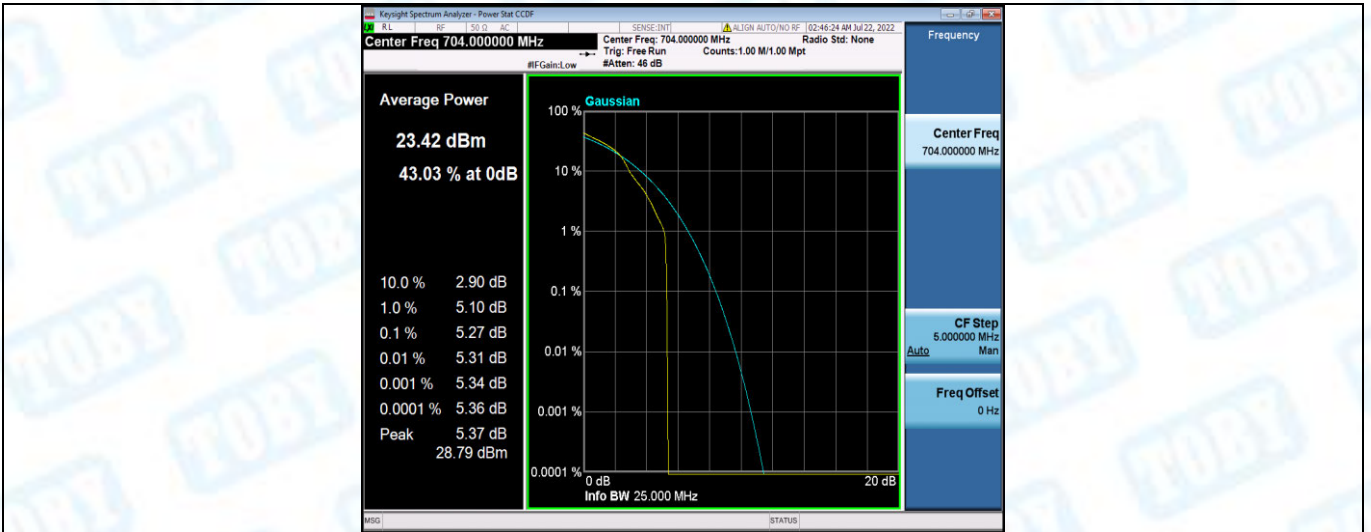

Band12-10MHz-QPSK-23130-1RB#0

Band12-10MHz-QPSK-23130-50RB#0

Band12-10MHz-16QAM-23060-1RB#0

Band12-10MHz-16QAM-23060-50RB#0

Band12-10MHz-16QAM-23095-1RB#0

Band12-10MHz-16QAM-23095-50RB#0

Band12-10MHz-16QAM-23130-1RB#0