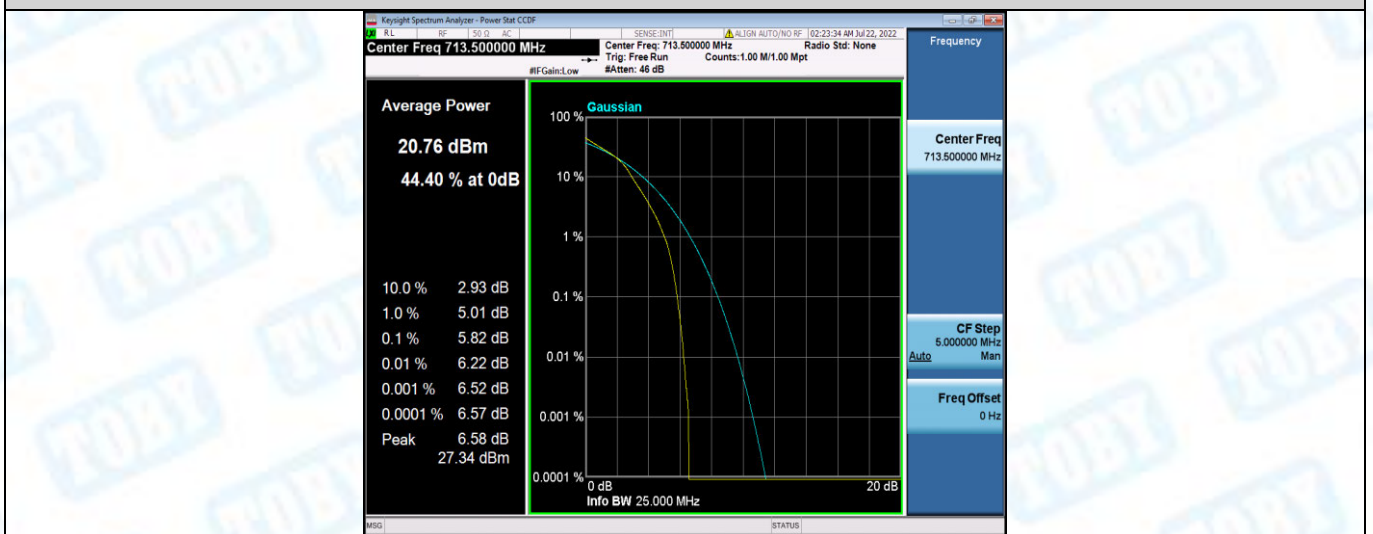

Band12-5MHz-16QAM-23155-25RB#0

Band12-10MHz-QPSK-23060-1RB#0