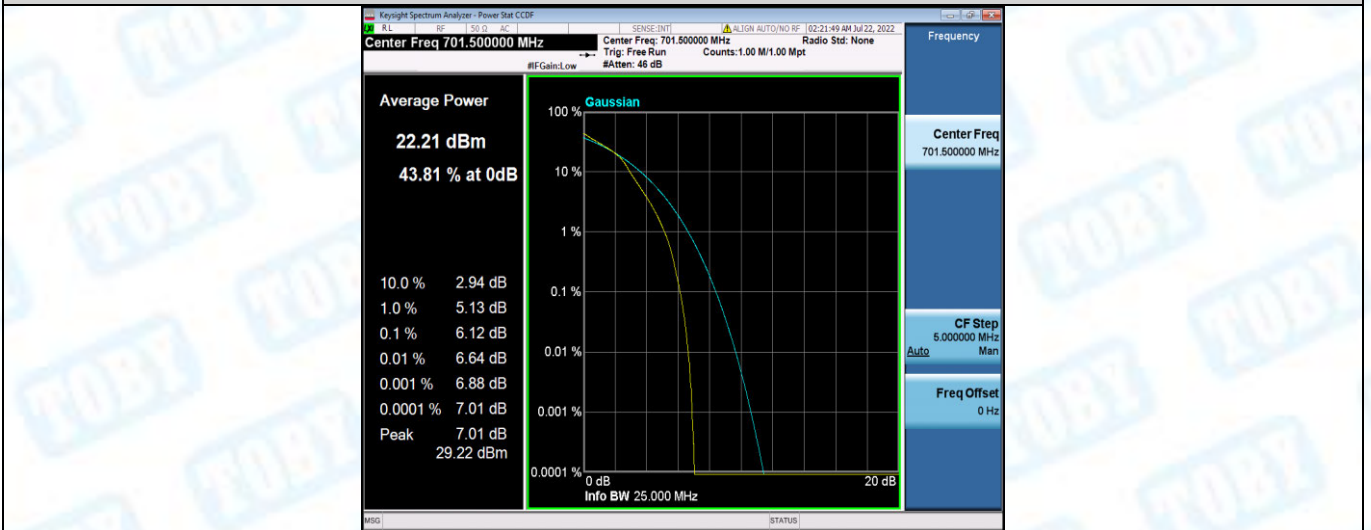

Band12-5MHz-QPSK-23095-1RB#0

Band12-5MHz-QPSK-23095-25RB#0

Band12-5MHz-QPSK-23155-1RB#0

Band12-5MHz-QPSK-23155-25RB#0

Band12-5MHz-16QAM-23035-1RB#0

Band12-5MHz-16QAM-23035-25RB#0

Band12-5MHz-16QAM-23035-1RB#0