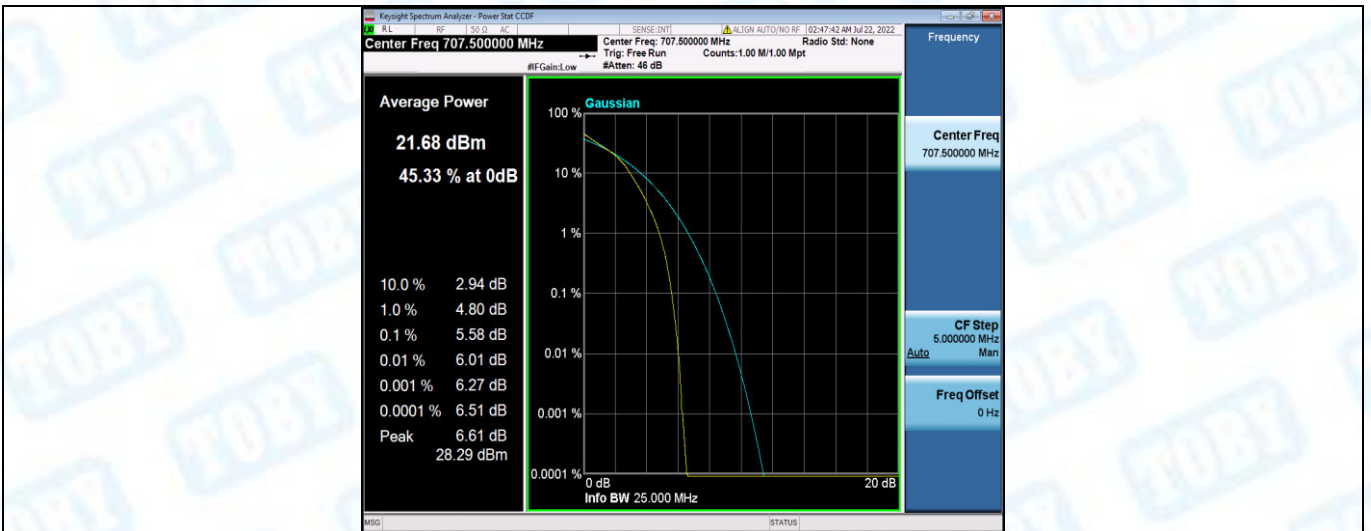

Band12-10MHz-QPSK-23130-1RB#0

Band12-10MHz-QPSK-23130-50RB#0

Band12-10MHz-16QAM-23060-1RB#0

Band12-10MHz-16QAM-23060-50RB#0

Band12-10MHz-16QAM-23095-1RB#0

Band12-10MHz-16QAM-23095-50RB#0

Band12-10MHz-16QAM-23130-1RB#0