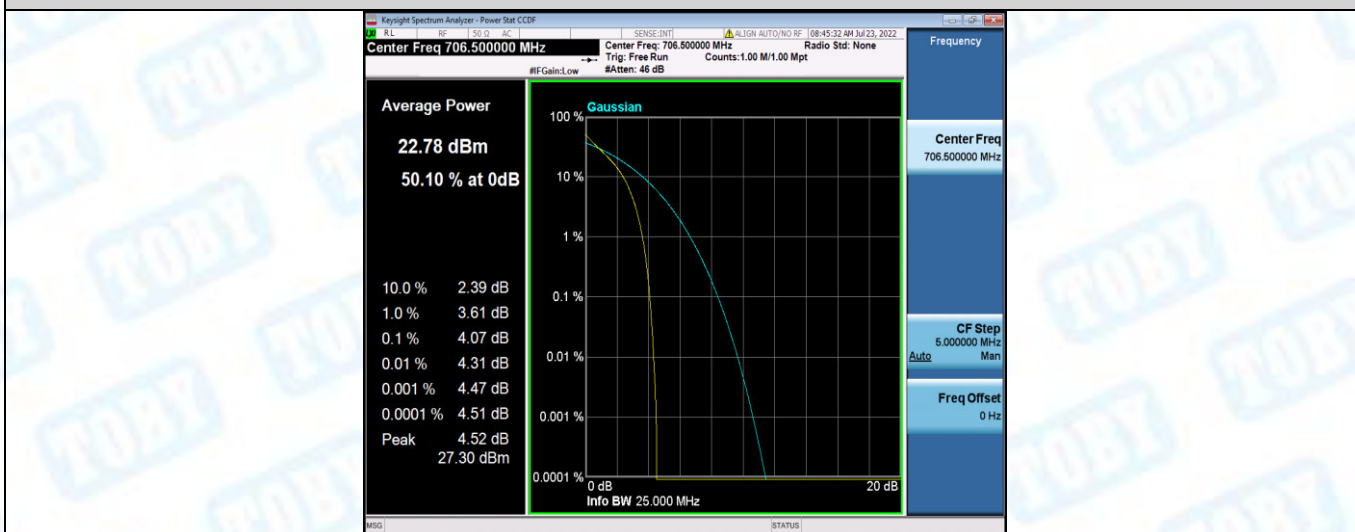

Band17-5MHz-QPSK-23755-25RB#0

Band17-5MHz-QPSK-23790-1RB#0