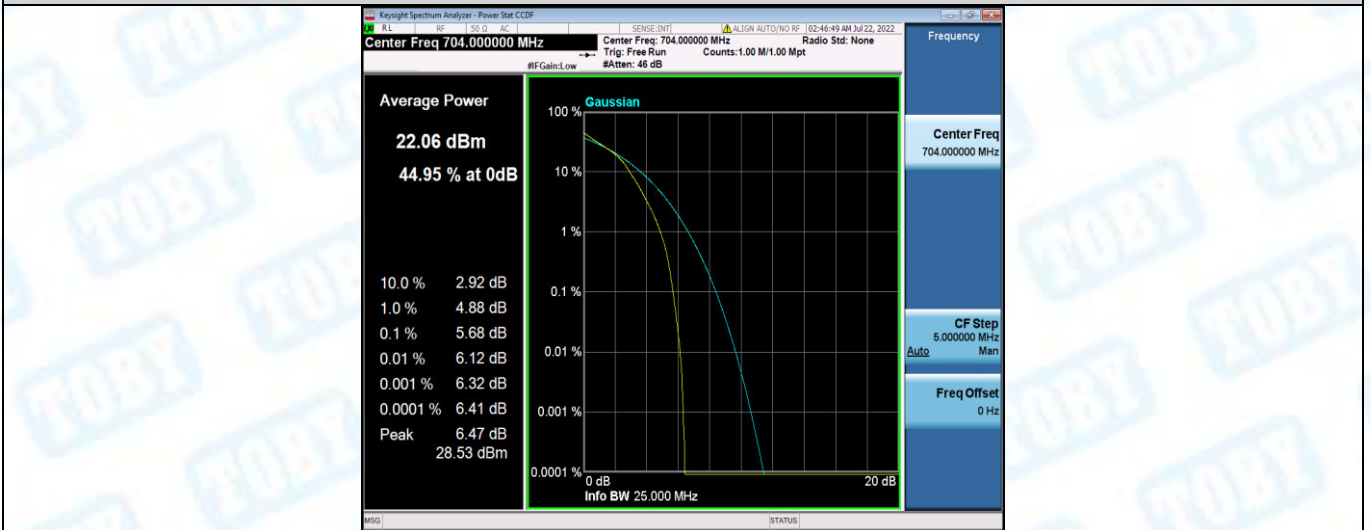

Band12-10MHz-QPSK-23130-1RB#0

Band12-10MHz-QPSK-23130-50RB#0

Band12-10MHz-16QAM-23060-1RB#0

Band12-10MHz-16QAM-23060-50RB#0

Band12-10MHz-16QAM-23095-1RB#0

Band12-10MHz-16QAM-23095-50RB#0

Band12-10MHz-16QAM-23130-1RB#0