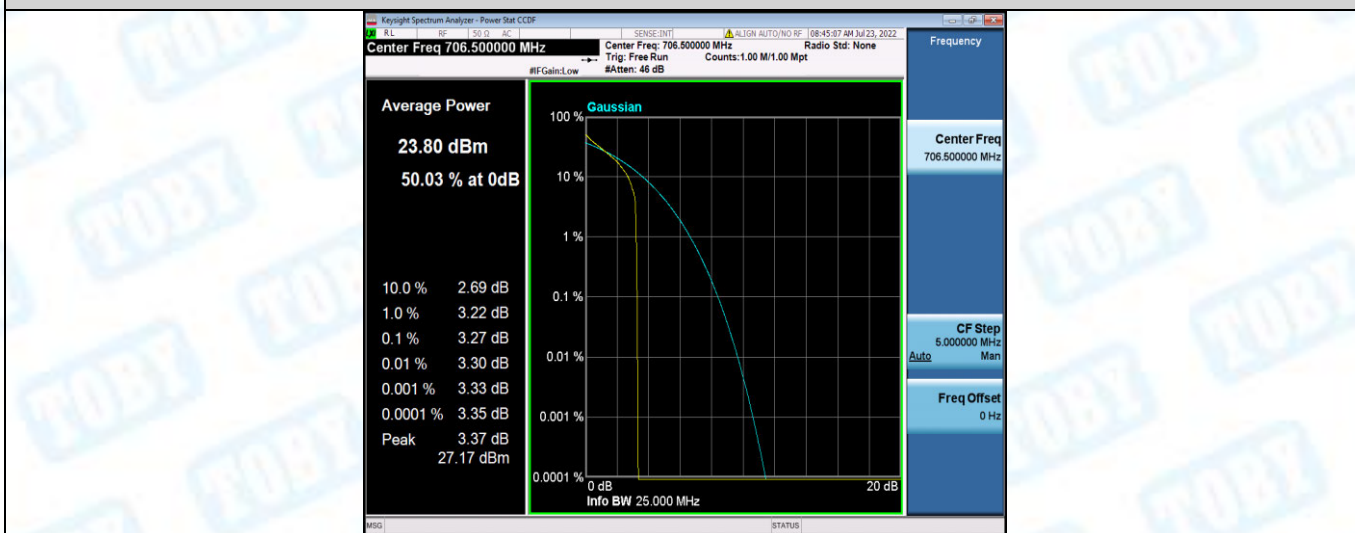

Band17-5MHz-QPSK-23755-1RB#0

Band17-5MHz-QPSK-23755-25RB#0