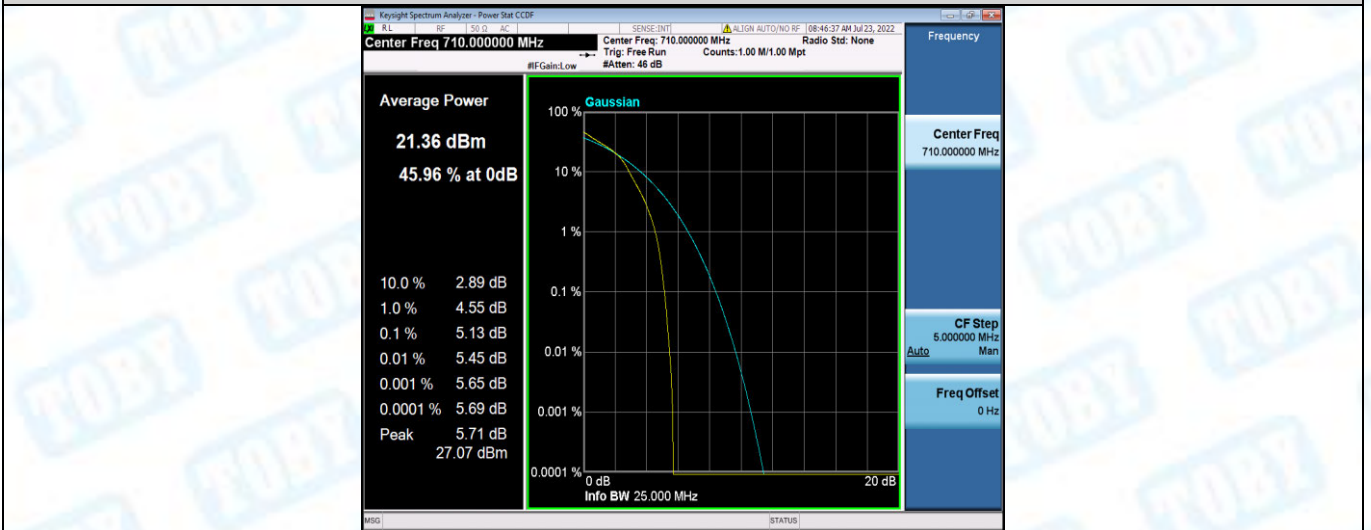

Band17-5MHz-16QAM-23790-25RB#0

Band17-5MHz-16QAM-23825-1RB#0