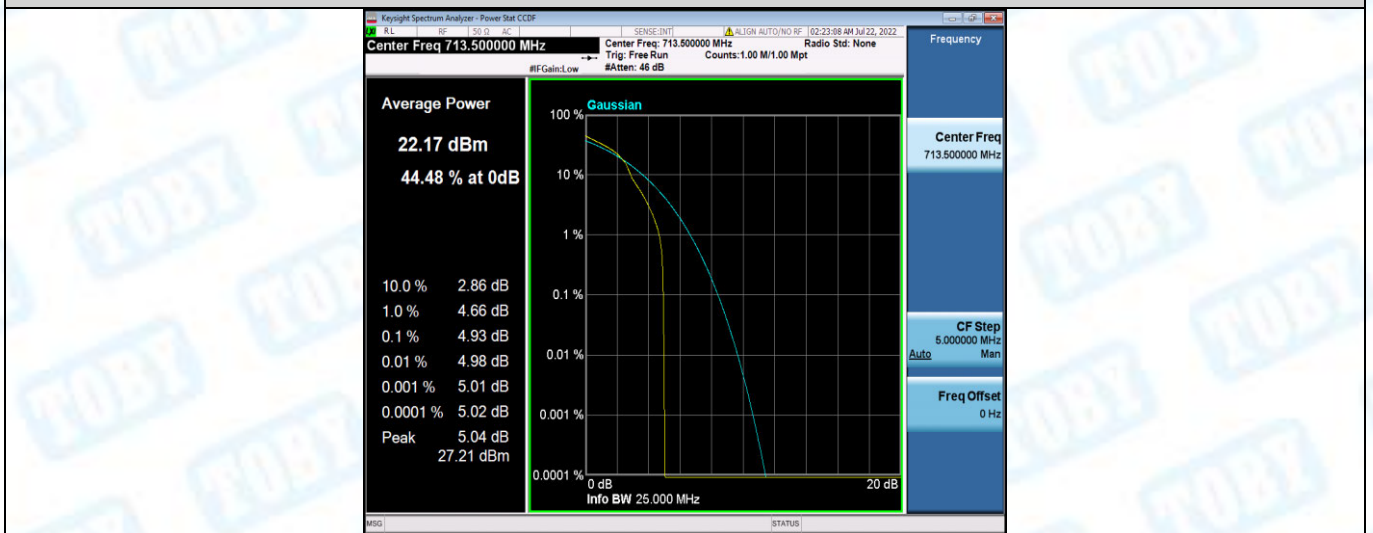

Band12-5MHz-16QAM-23155-1RB#0

Band12-5MHz-16QAM-23155-25RB#0