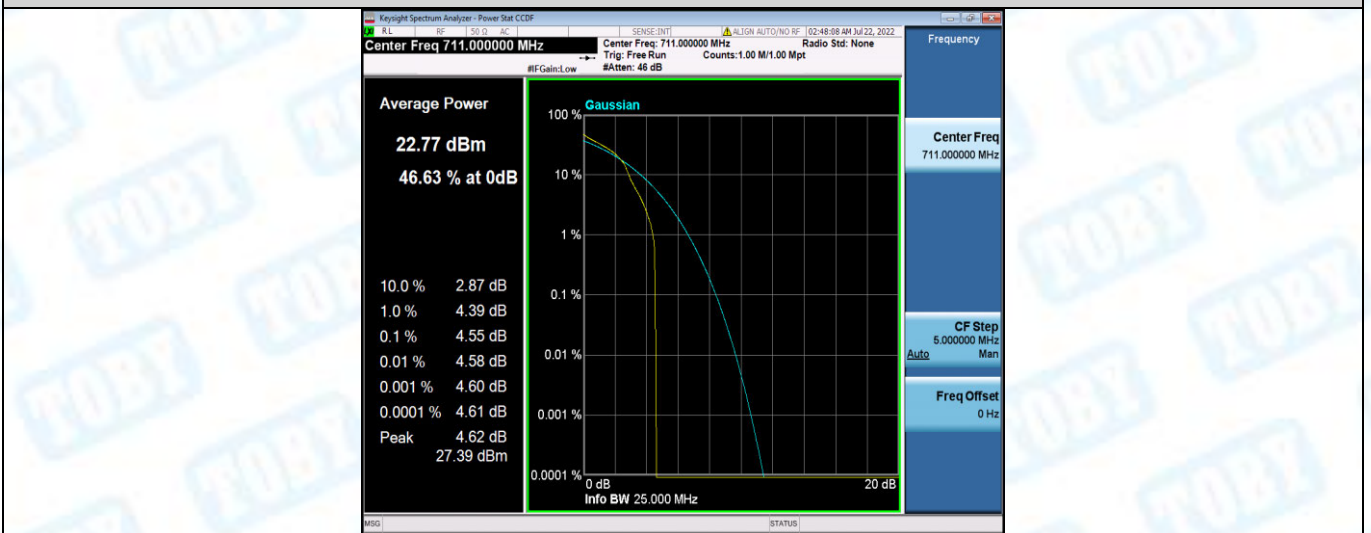

Band12-10MHz-QPSK-23130-1RB#0

Band12-10MHz-QPSK-23130-50RB#0

Band12-10MHz-16QAM-23060-1RB#0

Band12-10MHz-16QAM-23060-50RB#0

Band12-10MHz-16QAM-23095-1RB#0

Band12-10MHz-16QAM-23095-50RB#0

Band12-10MHz-16QAM-23130-1RB#0