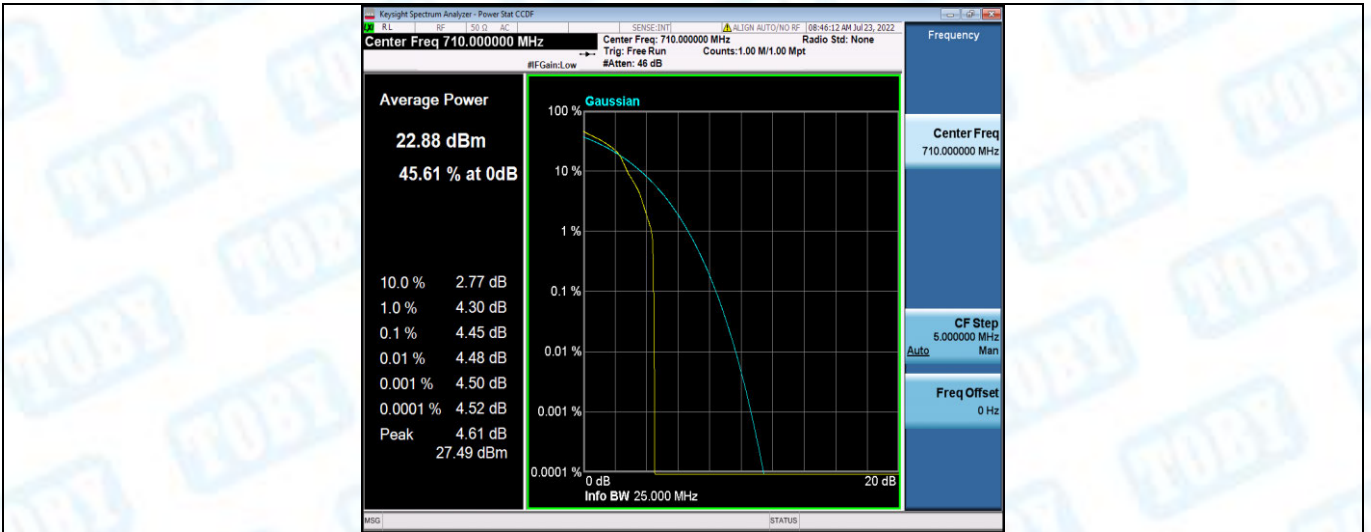

Band17-5MHz-16QAM-23790-1RB#0

Band17-5MHz-16QAM-23790-25RB#0