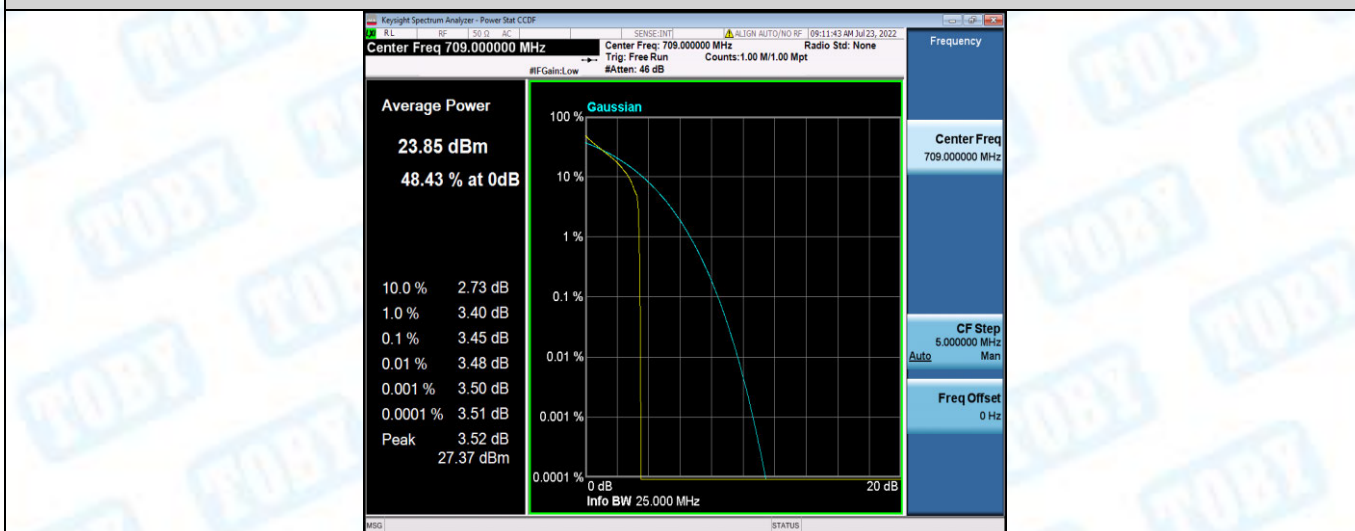

Band17-5MHz-16QAM-23755-25RB#0

Band17-5MHz-16QAM-23790-1RB#0

Band17-5MHz-16QAM-23790-25RB#0

Band17-5MHz-16QAM-23825-1RB#0

Band17-5MHz-16QAM-23825-25RB#0

Band17-10MHz-QPSK-23780-1RB#0

Band17-10MHz-QPSK-23780-50RB#0