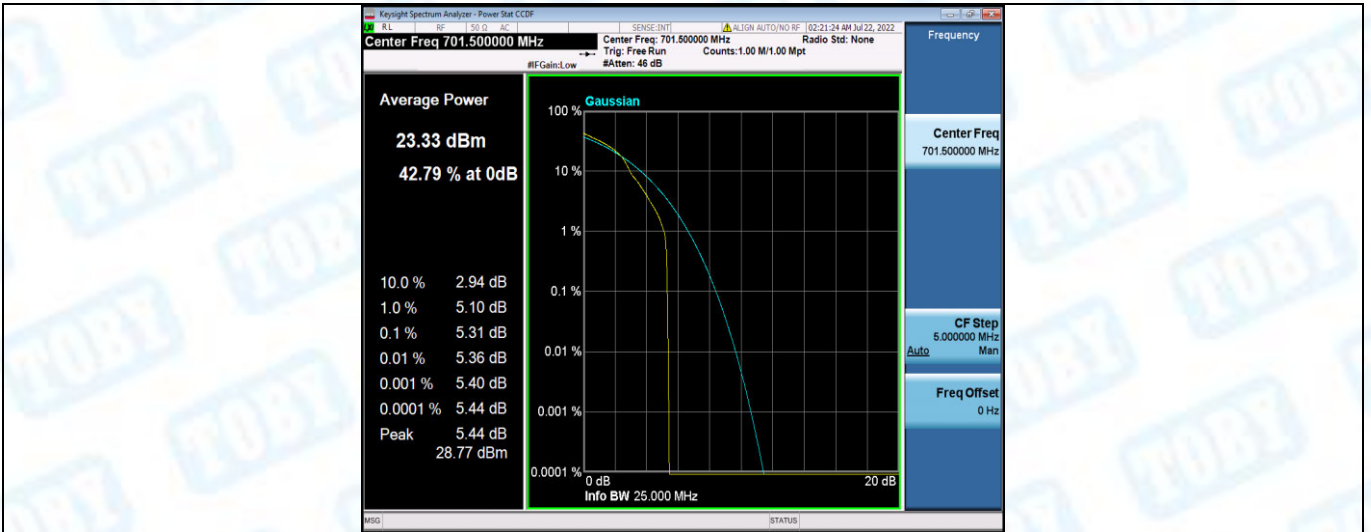

Band12-5MHz-QPSK-23095-1RB#0

Band12-5MHz-QPSK-23095-25RB#0

Band12-5MHz-QPSK-23155-1RB#0

Band12-5MHz-QPSK-23155-25RB#0

Band12-5MHz-16QAM-23035-1RB#0

Band12-5MHz-16QAM-23035-25RB#0

Band12-5MHz-16QAM-23035-1RB#0