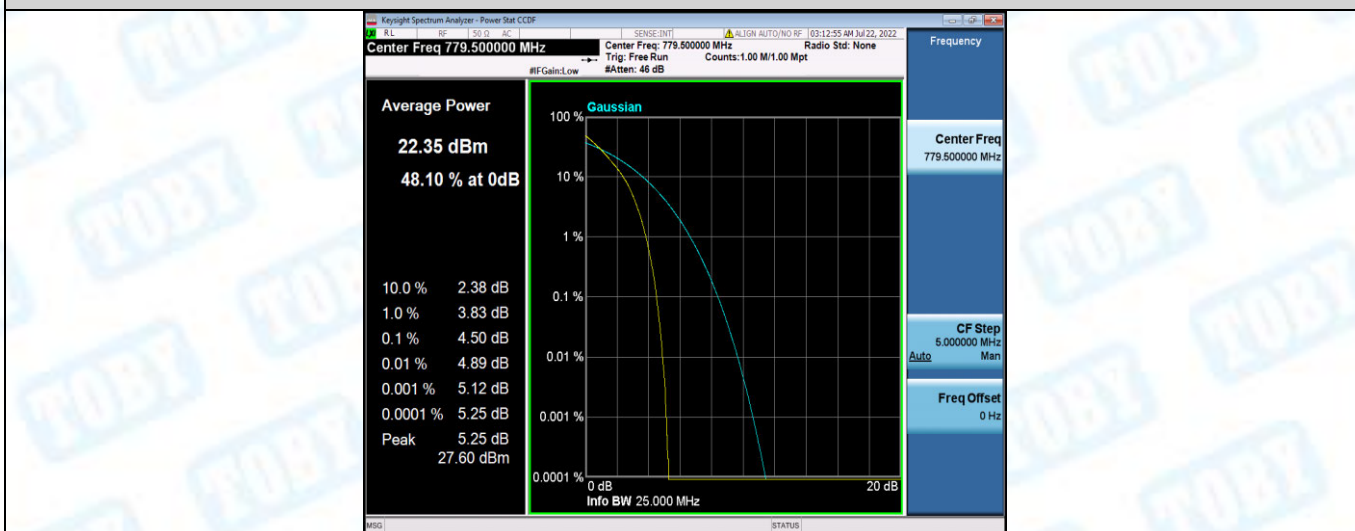

Band13-5MHz-QPSK-23205-25RB#0

Band13-5MHz-QPSK-23230-1RB#0