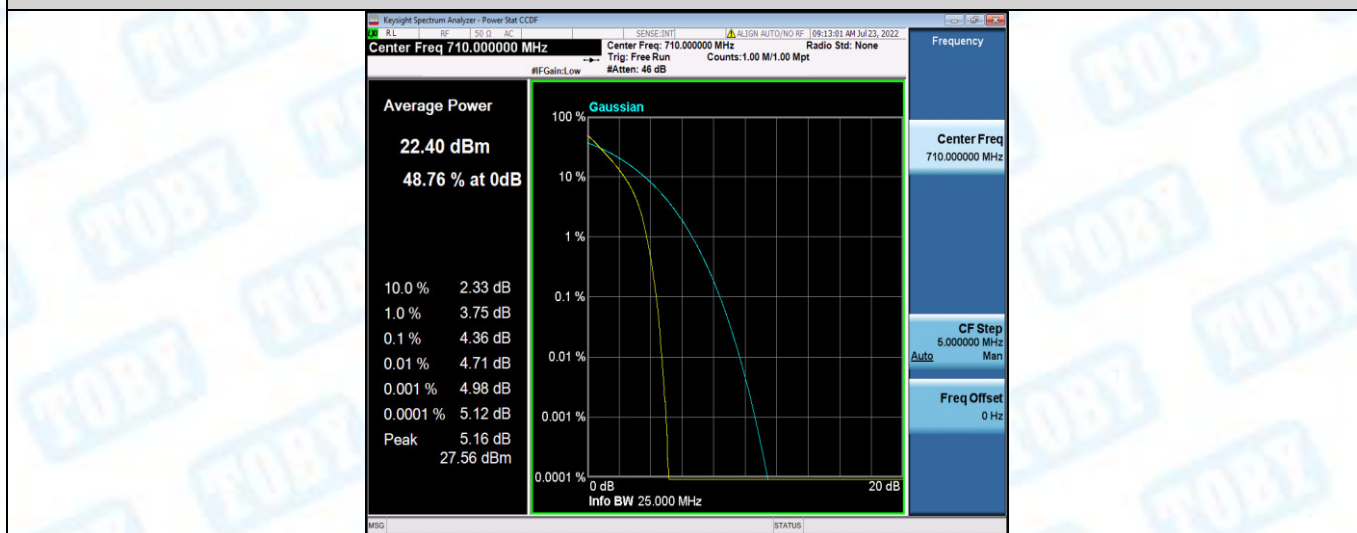

Band17-10MHz-QPSK-23790-50RB#0

Band17-10MHz-QPSK-23800-1RB#0