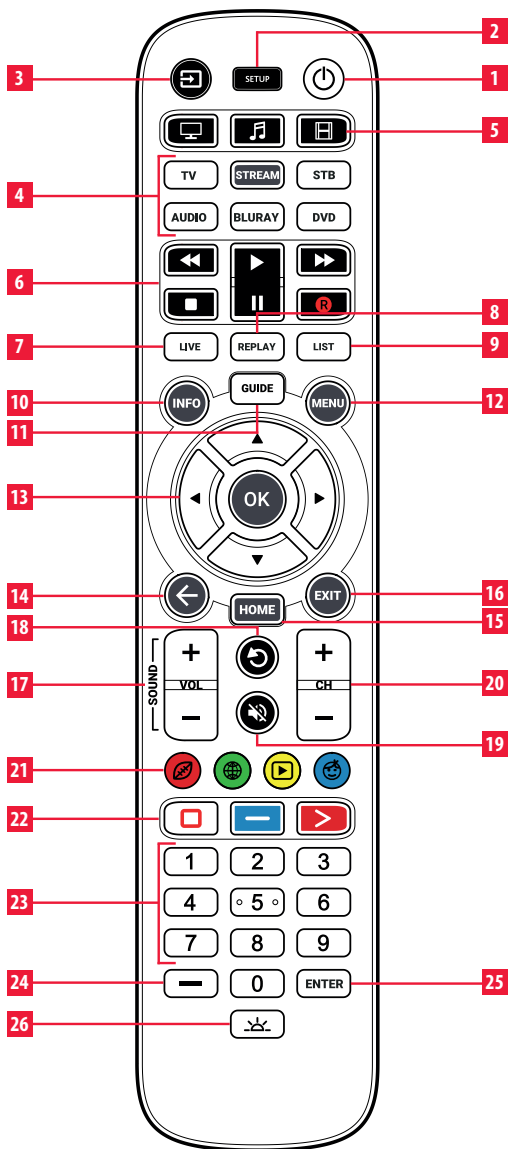

GETTING STARTED (BUTTONS)