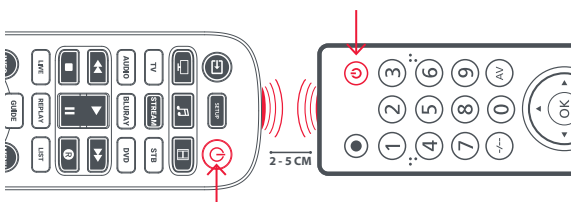

SETUP - LEARNING

Your ONN remote control can learn any function from any other working remote control. This is a quick and easy one-time setup that allows you to control any infrared controlled device you have in your living room. It also allows you to add a key or keys that may be missing to a spare key on the ONN.

To do this, firstly make sure you have all your original remote controls to hand, and that they have working batteries in.

To learn functions, the original remote should be approximately 2-5 cm from the ONN remote, pointing towards it:

1. Press the Device key for the device you want to learn functions onto (e.g. TV).
2. Hold down the Setup key until the LED under the Device key blinks twice.
3. Press 975 – the LED should blink twice.
4. Press and release the key you want to learn a function onto (for example the Power key) – the LED will begin to flash rapidly.
5. Press and release* the corresponding key on the original remote, for example Power.
6. The LED will blink twice to indicate the key has been learned correctly.
7. Repeat steps 4 and 5 for each key you want to learn – remember you can learn from multiple remotes, but only one function per key.
8. When you have learned all the functions you require, press and hold the Setup key until the LED blinks twice.

* Some remotes send commands differently. If you find a function cannot be learned, try holding down the key on the original remote instead of pressing and releasing.

Hints:

- If the LED shows one long blink at step 5, the function was not learned correctly, please try again from step 4.