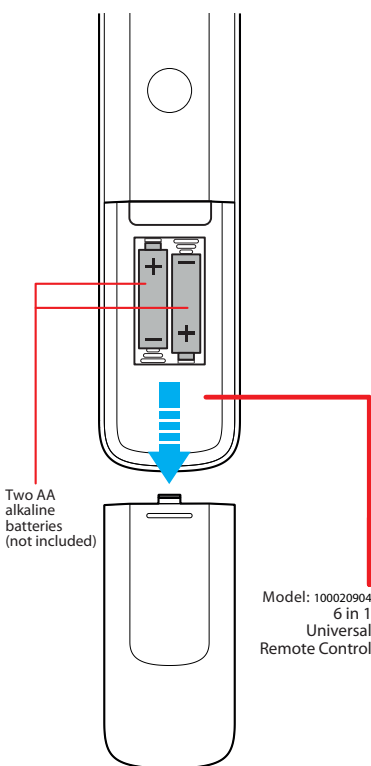

GETTING STARTED (BATTERIES)

Your remote requires 2 x AA / LR6 batteries. Please insert them as shown below. Alkaline batteries are recommended.

Installing the Batteries

1. Remove the battery cover.
2. Insert the batteries as shown.
3. Snap the battery cover back into place.

Battery Precautions

- Do not mix old and new batteries.
- Do not mix alkaline, standard (carbon-zinc) or rechargeable (nickel-cadmium) batteries.
- Always remove old, weak or worn-out batteries promptly and recycle or dispose of them in accordance with local and national regulations.