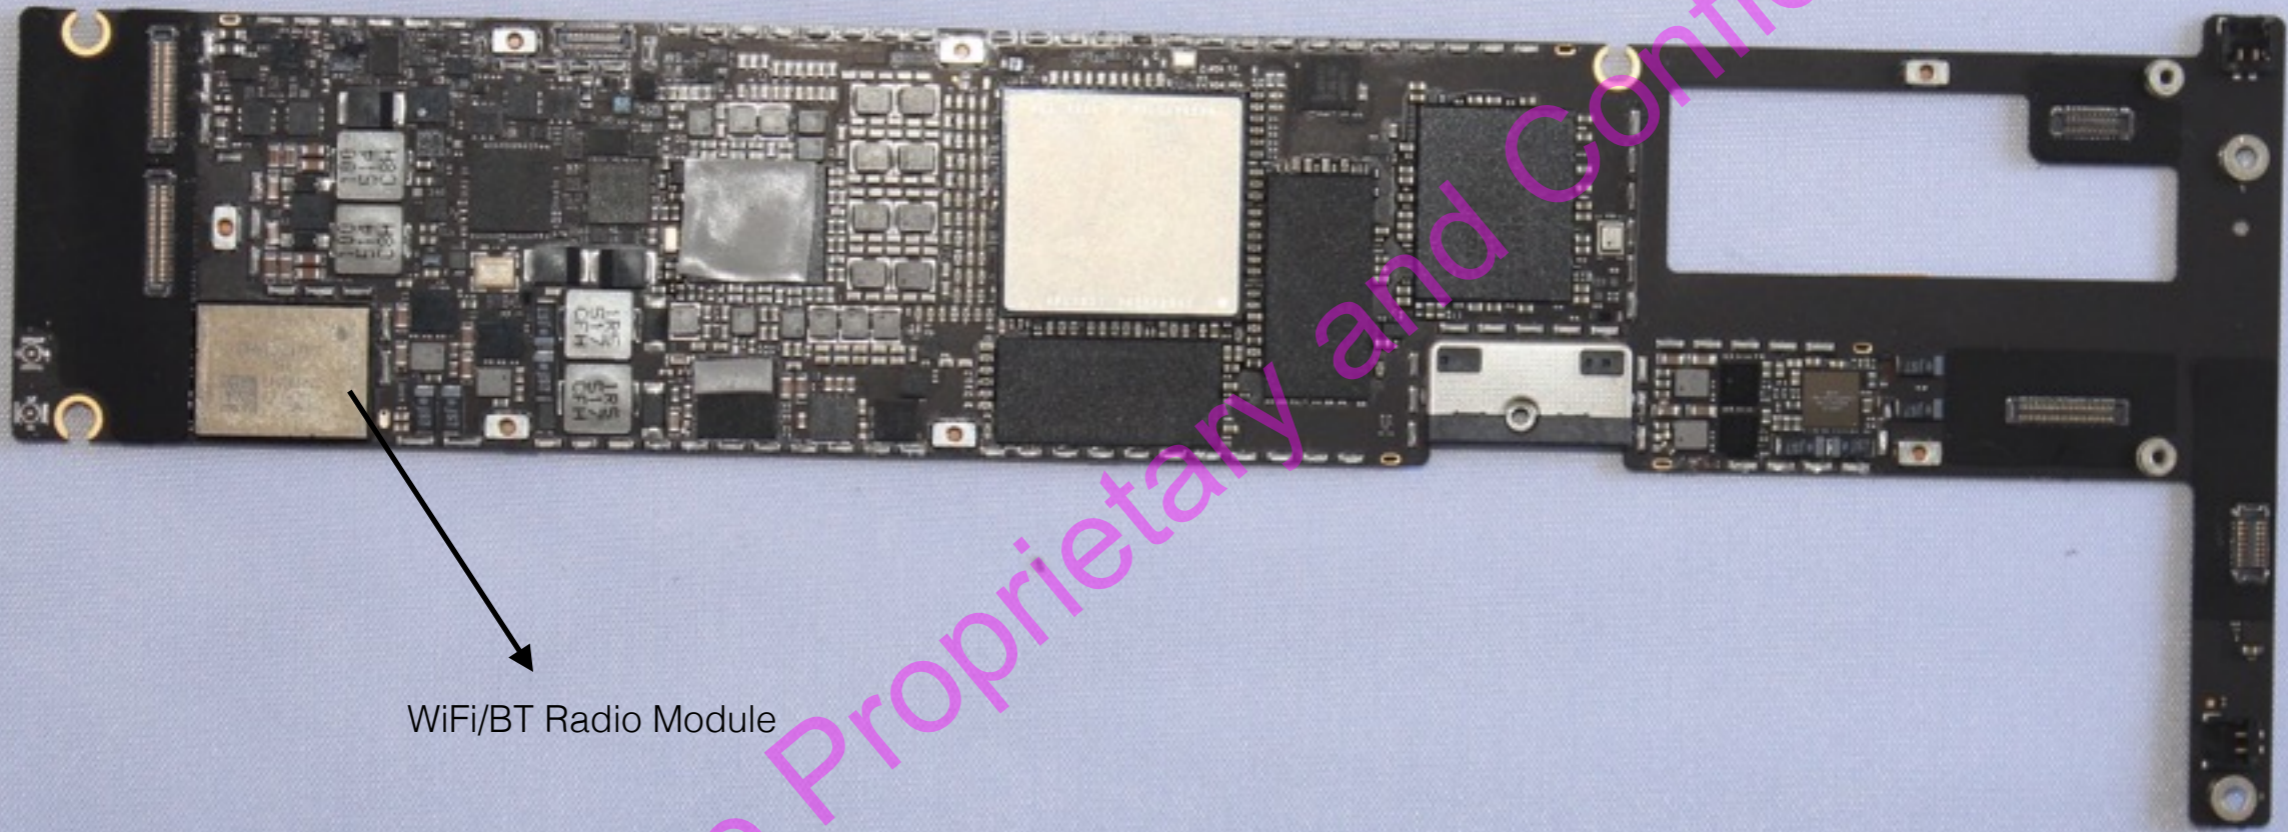

A1584

Multi-Touch display panel removed

Headphone jack

MLB with cover

Battery

Primary WiFi/BT Antenna Structure

Top speakers

Rear camera

Front camera

Lightning connector

Secondary WiFi Antenna Structure

Bottom speakers

Apple Proprietary and Confidential

A1584

Display panel - Back

Apple Proprietary and Confidential

A1584

MLB front - with shield

A1584

MLB with shield removed

WiFi/BT Radio Module

A1584

MLB - Back

A1584

Primary WiFi/BT antenna - Front

Apple Proprietary and Confidential

A1584

Primary WiFi/BT antenna - Back

A1584

Secondary WiFi antenna - Front

Apple Proprietary and Confidential

A1584