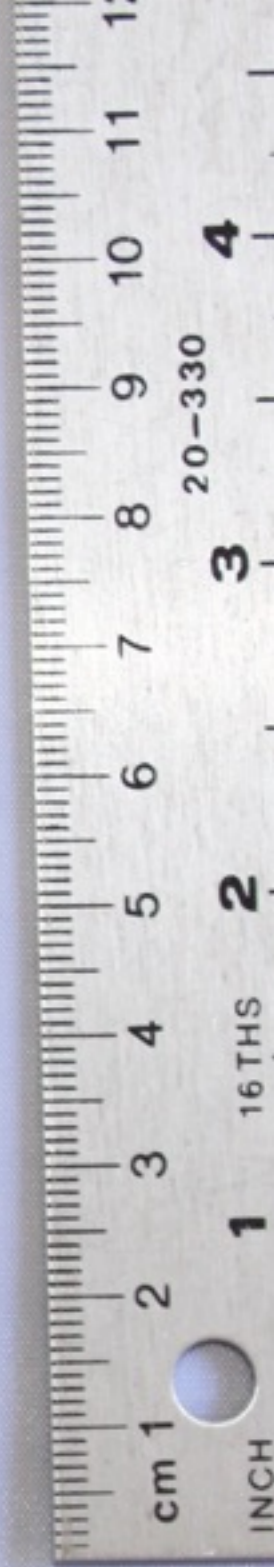

A1584

MLB front - with shield