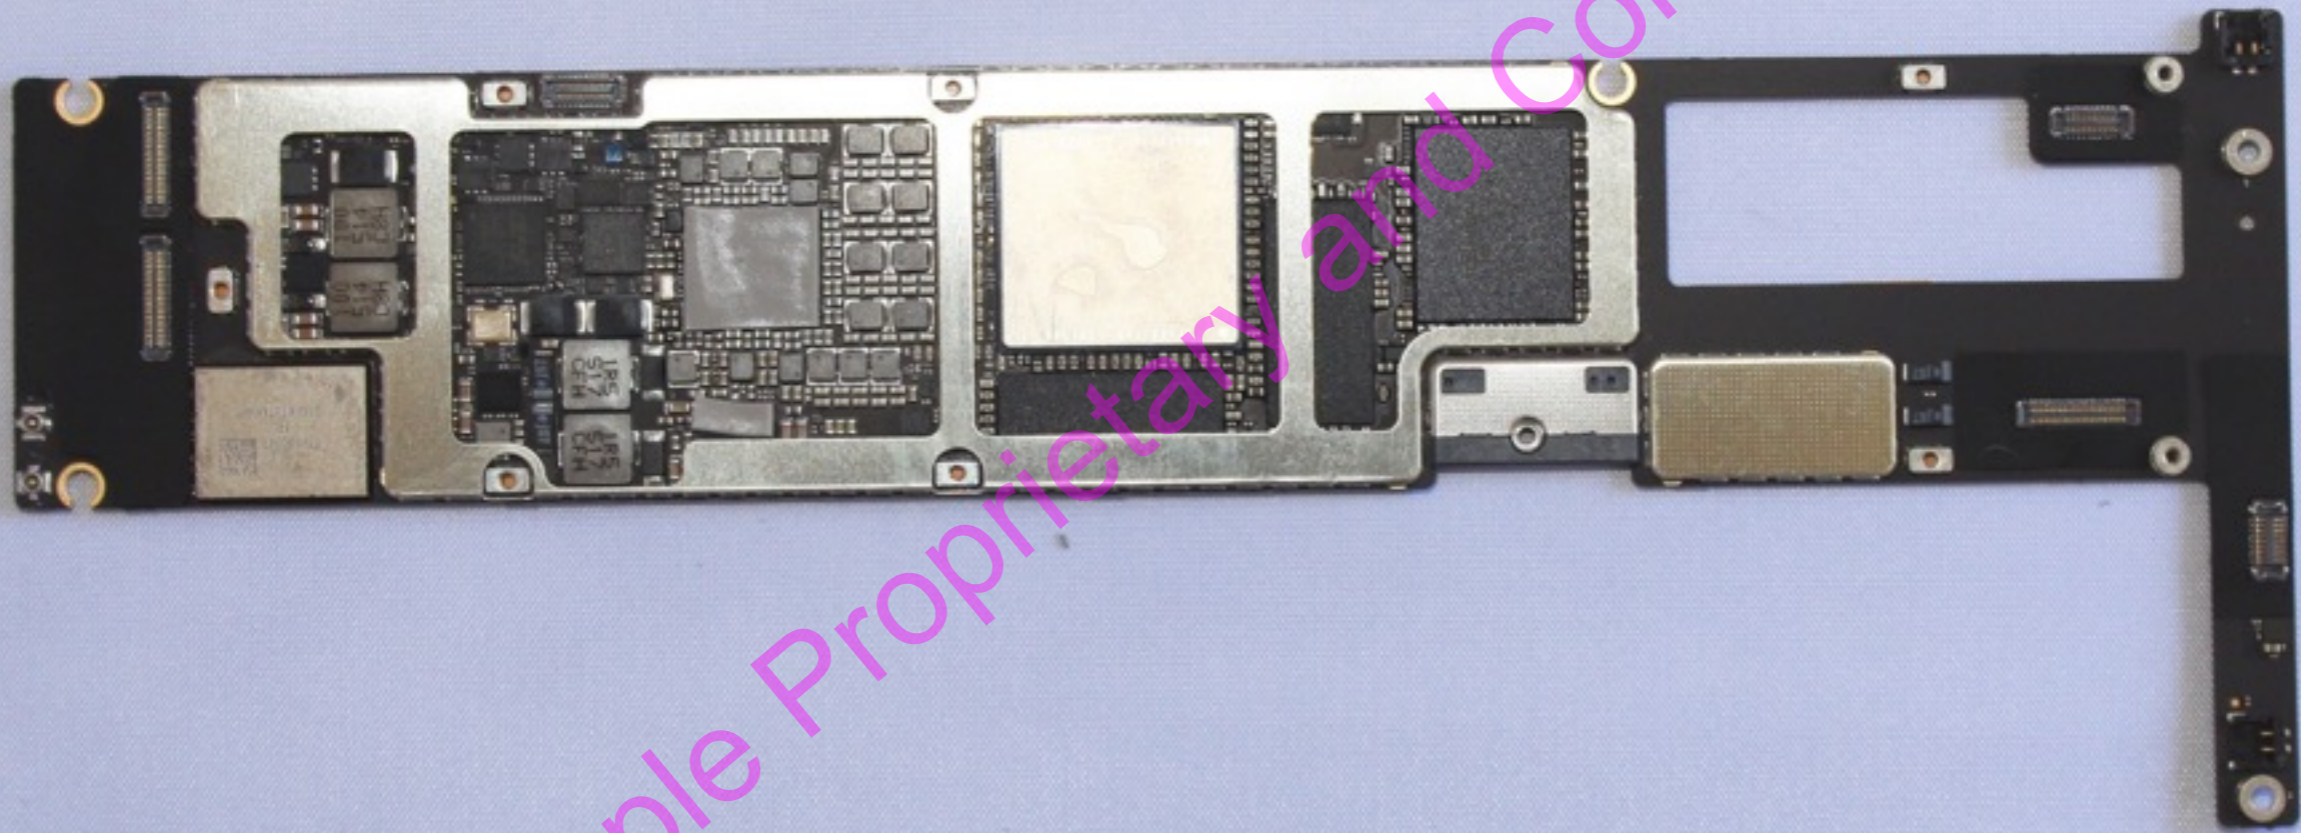

A1584

Multi-Touch display panel removed

Headphone jack

MLB with cover

Battery

Primary WiFi/BT Antenna Structure

Top speakers

Rear camera

Front camera

Lightning connector

Secondary WiFi Antenna Structure

Bottom speakers

Apple Proprietary and Confidential

A1584

Display panel - Back

Apple Proprietary and Confidential

A1584

MLB front - with shield

A1584

MLB with shield removed

WiFi/BT Radio Module

A1584

MLB - Back

A1584