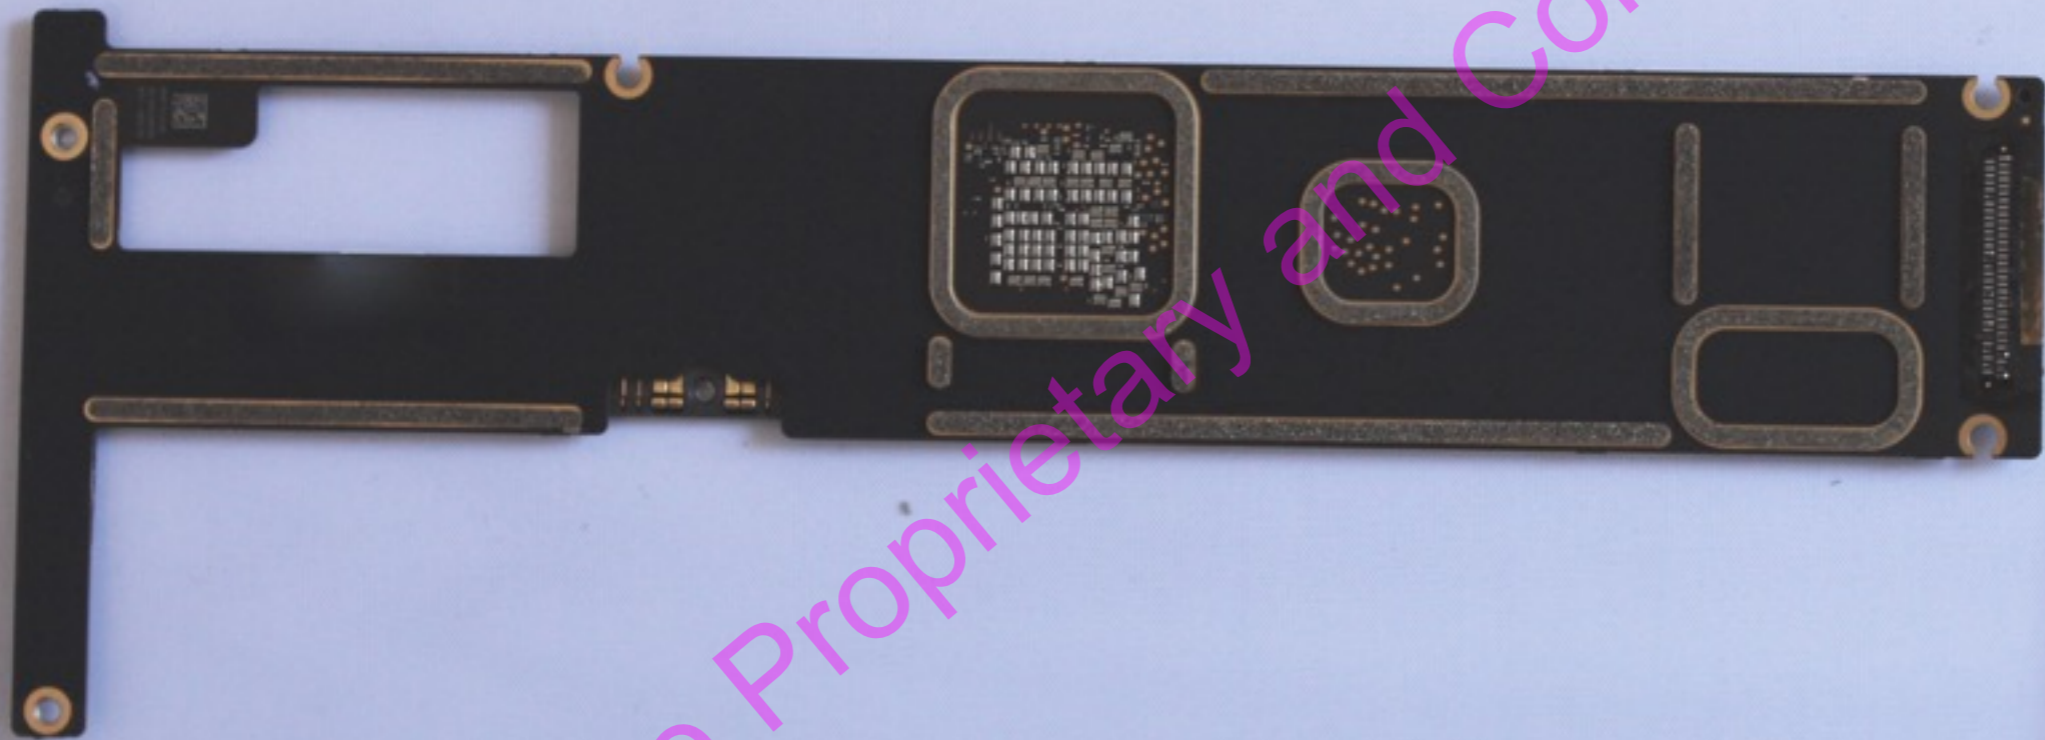

Front camera

Lightning connector

Secondary WiFi Antenna Structure

Bottom speakers

Apple Proprietary and Confidential

A1584

Display panel - Back

Apple Proprietary and Confidential

A1584

MLB front - with shield

A1584

MLB with shield removed

WiFi/BT Radio Module

A1584

MLB - Back

A1584

Primary WiFi/BT antenna - Front

Apple Proprietary and Confidential

A1584

Primary WiFi/BT antenna - Back

A1584

Secondary WiFi antenna - Front

Apple Proprietary and Confidential

A1584