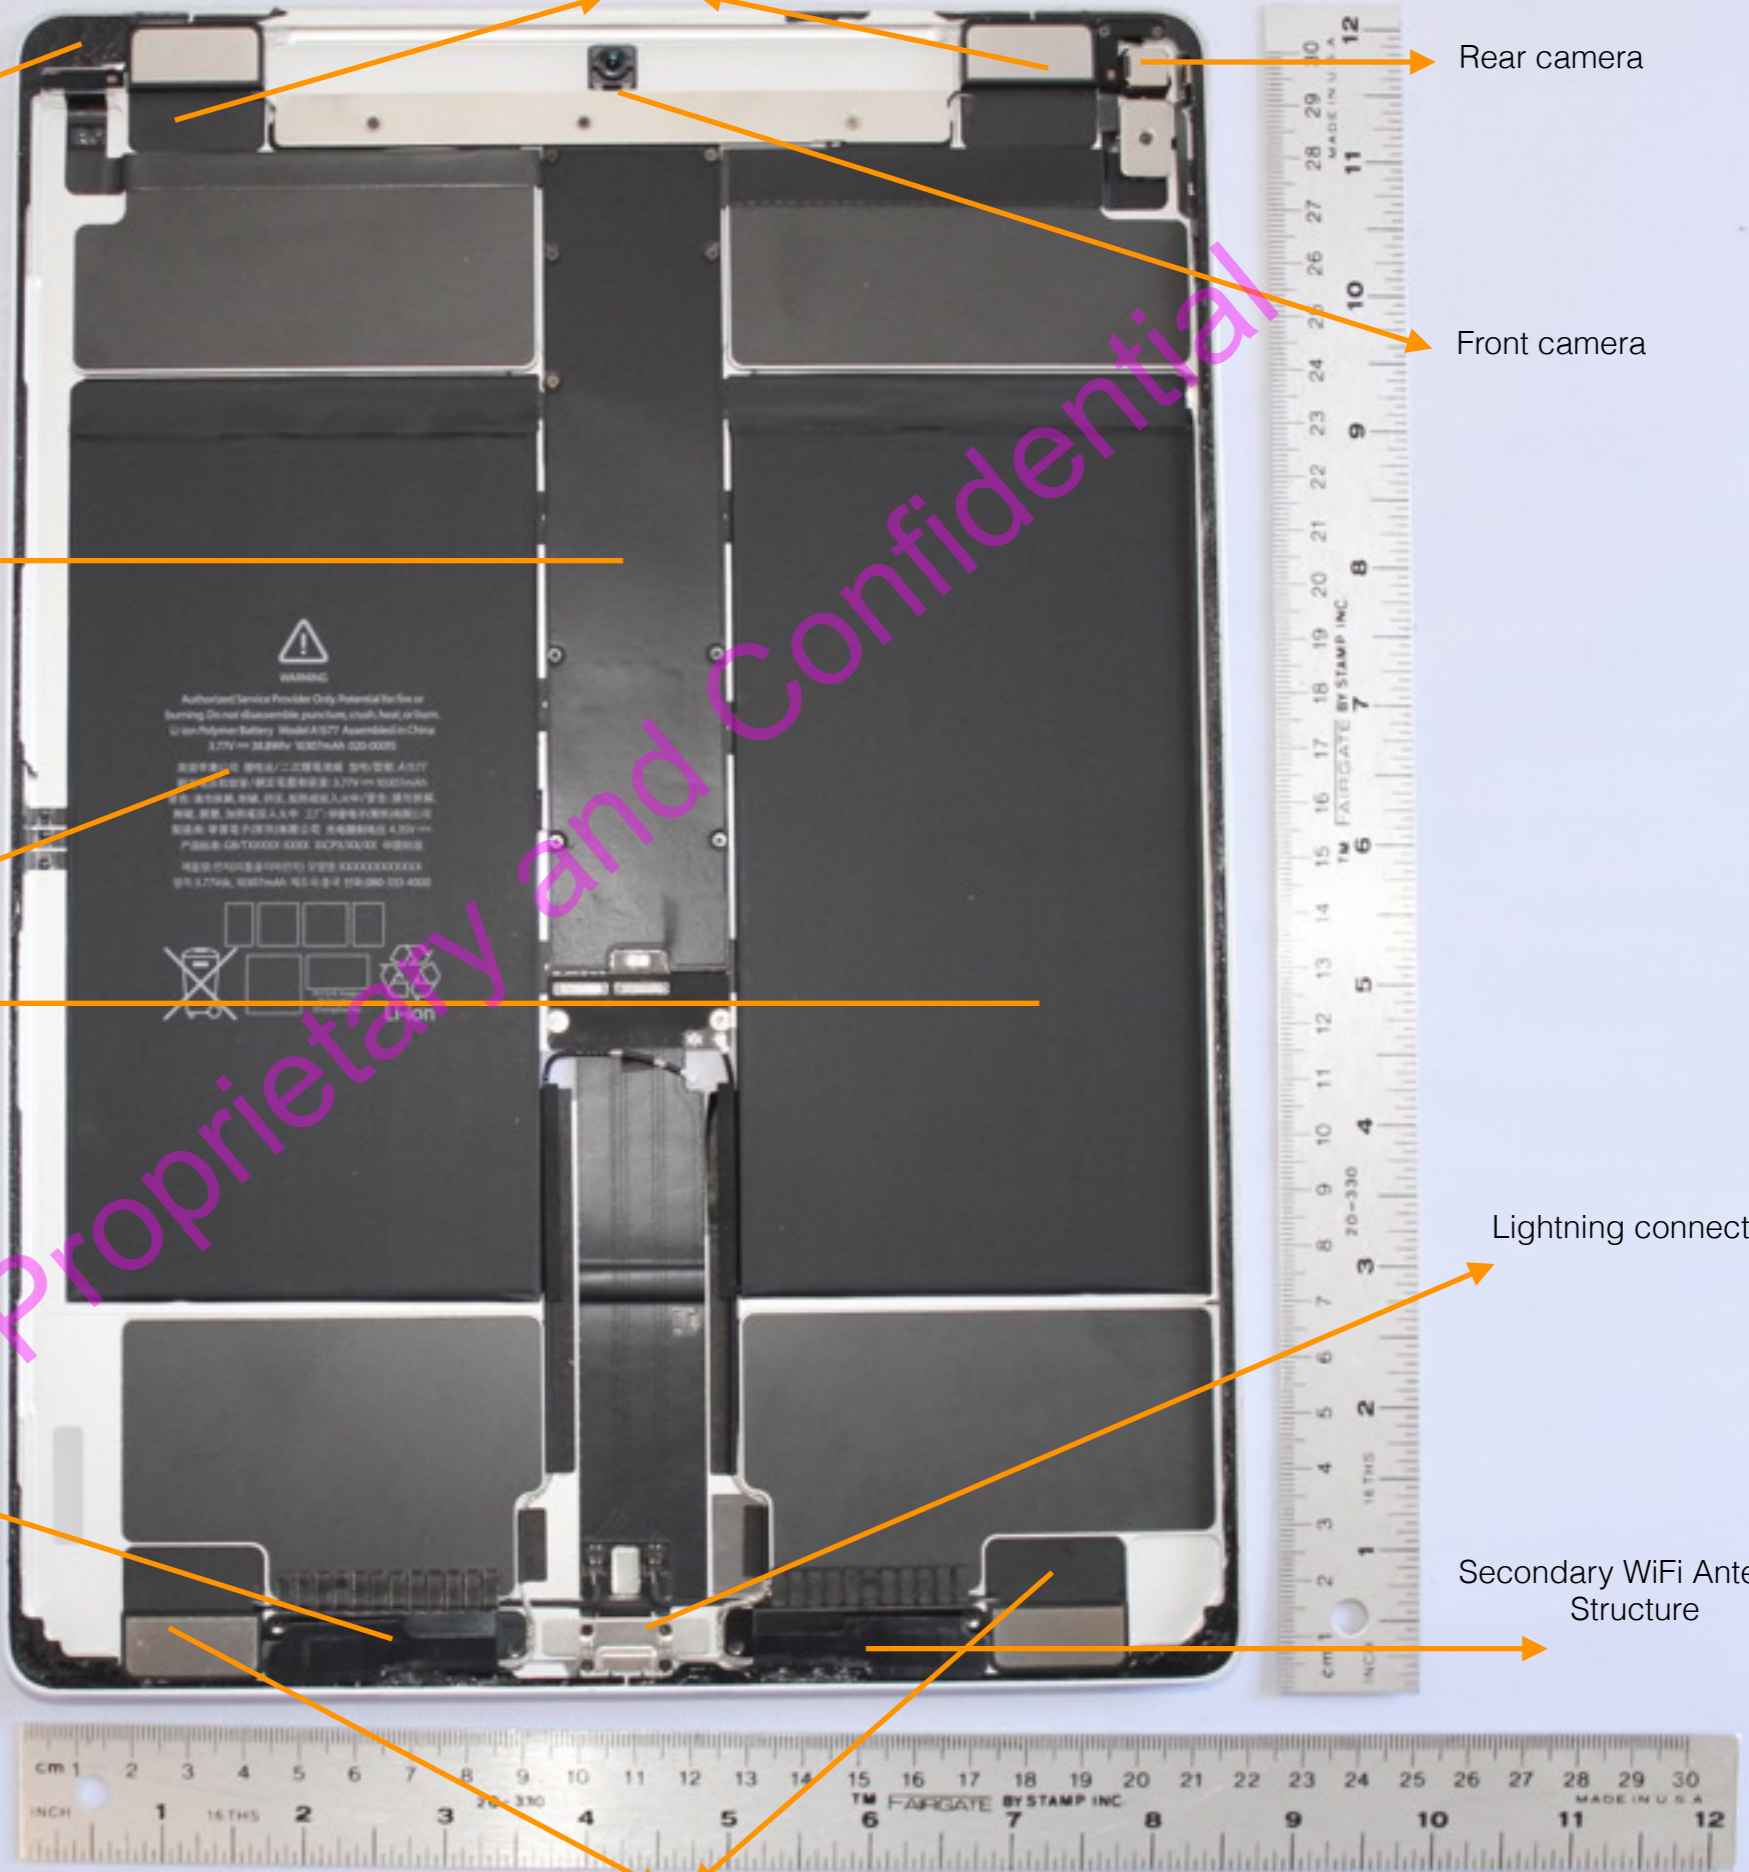

A1584

Multi-Touch display panel removed

Headphone jack

MLB with cover

Battery

Primary WiFi/BT Antenna Structure

Top speakers

Rear camera

Front camera

Lightning connector

Secondary WiFi Antenna Structure

Bottom speakers

Apple Proprietary and Confidential

A1584

Display panel - Back

Apple Proprietary and Confidential