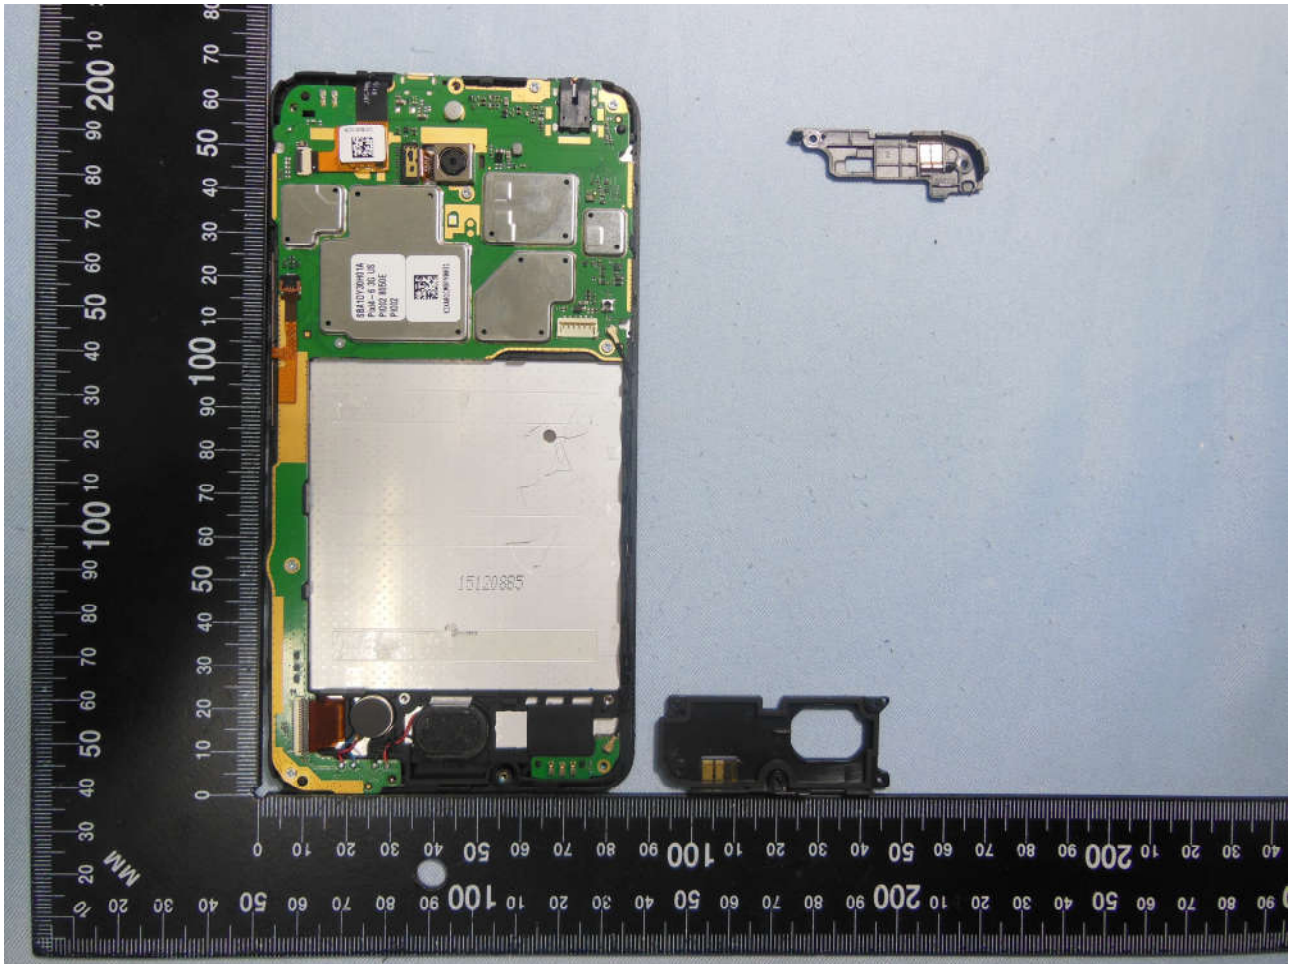

3. Internal Photograph of EUT

Brand Name: ALCATEL ONETOUCH; Model Name: 8050E;
Marketing Name: PIXI 4 6" 3G Android

**Brand Name: ALCATEL ONETOUCH; Model Name: 8050E;
Marketing Name: PIXI 4 6" 3G Android**

Brand Name: ALCATEL ONETOUCH; Model Name: 8050E;
Marketing Name: PIXI 4 6" 3G Android

Brand Name: ALCATEL ONETOUCH; Model Name: 8050E;
Marketing Name: PIXI 4 6" 3G Android

Brand Name: ALCATEL ONETOUCH; Model Name: 8050E;
Marketing Name: PIXI 4 6" 3G Android

Brand Name: ALCATEL ONETOUCH; Model Name: 8050E;
Marketing Name: PIXI 4 6" 3G Android

Brand Name: ALCATEL ONETOUCH; Model Name: 8050E;
Marketing Name: PIXI 4 6" 3G Android

**Brand Name: ALCATEL ONETOUCH; Model Name: 8050E;
Marketing Name: PIXI 4 6" 3G Android**