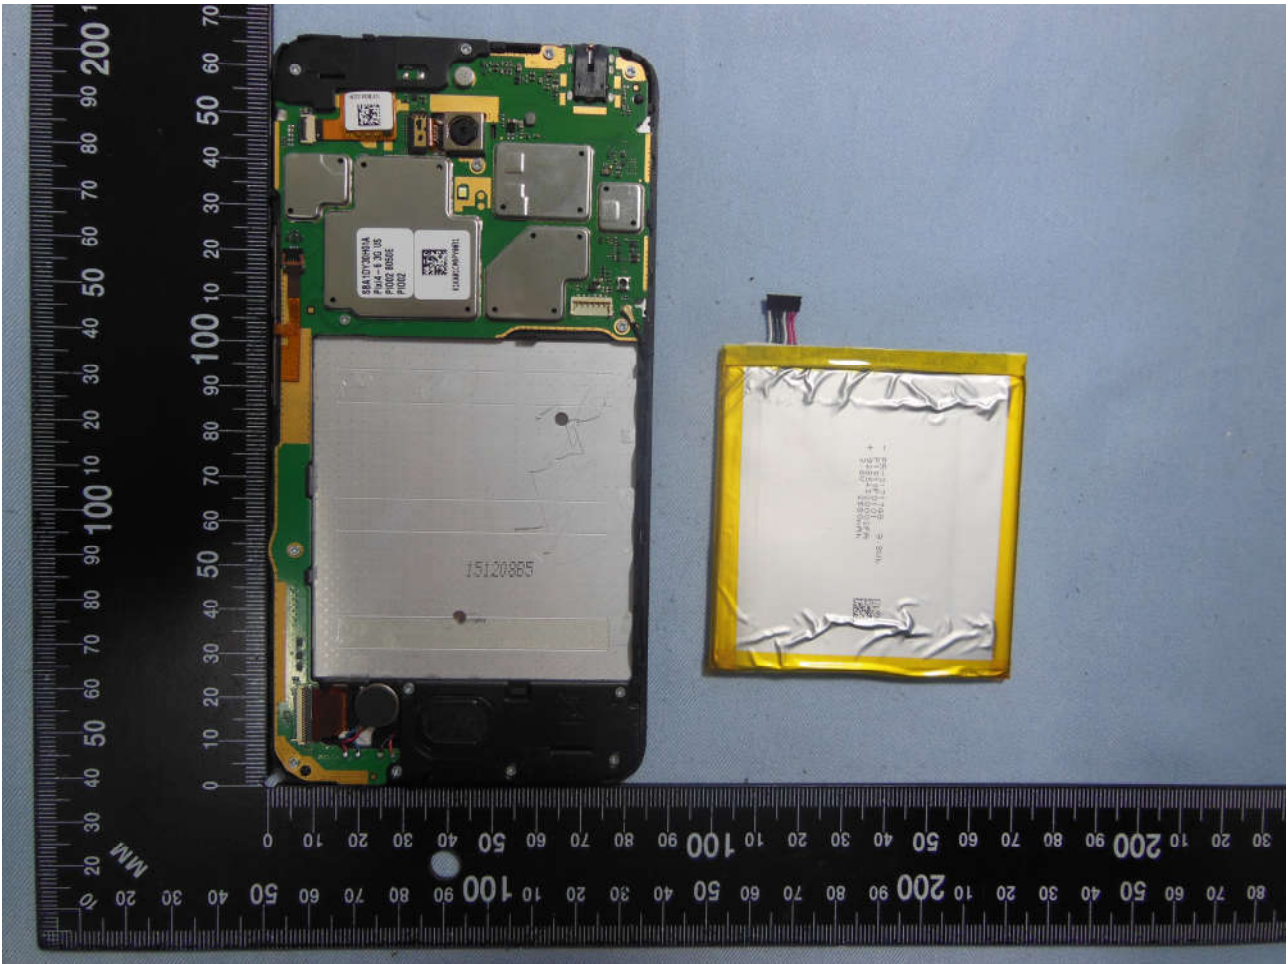

3. Internal Photograph of EUT

Brand Name: ALCATEL ONETOUCH; Model Name: 8050E;
Marketing Name: PIXI 4 6" 3G Android

**Brand Name: ALCATEL ONETOUCH; Model Name: 8050E;
Marketing Name: PIXI 4 6" 3G Android**

Brand Name: ALCATEL ONETOUCH; Model Name: 8050E;
Marketing Name: PIXI 4 6" 3G Android

Brand Name: ALCATEL ONETOUCH; Model Name: 8050E;
Marketing Name: PIXI 4 6" 3G Android

Brand Name: ALCATEL ONETOUCH; Model Name: 8050E;
Marketing Name: PIXI 4 6" 3G Android

Brand Name: ALCATEL ONETOUCH; Model Name: 8050E;
Marketing Name: PIXI 4 6" 3G Android

Brand Name: ALCATEL ONETOUCH; Model Name: 8050E;
Marketing Name: PIXI 4 6" 3G Android

**Brand Name: ALCATEL ONETOUCH; Model Name: 8050E;
Marketing Name: PIXI 4 6" 3G Android**