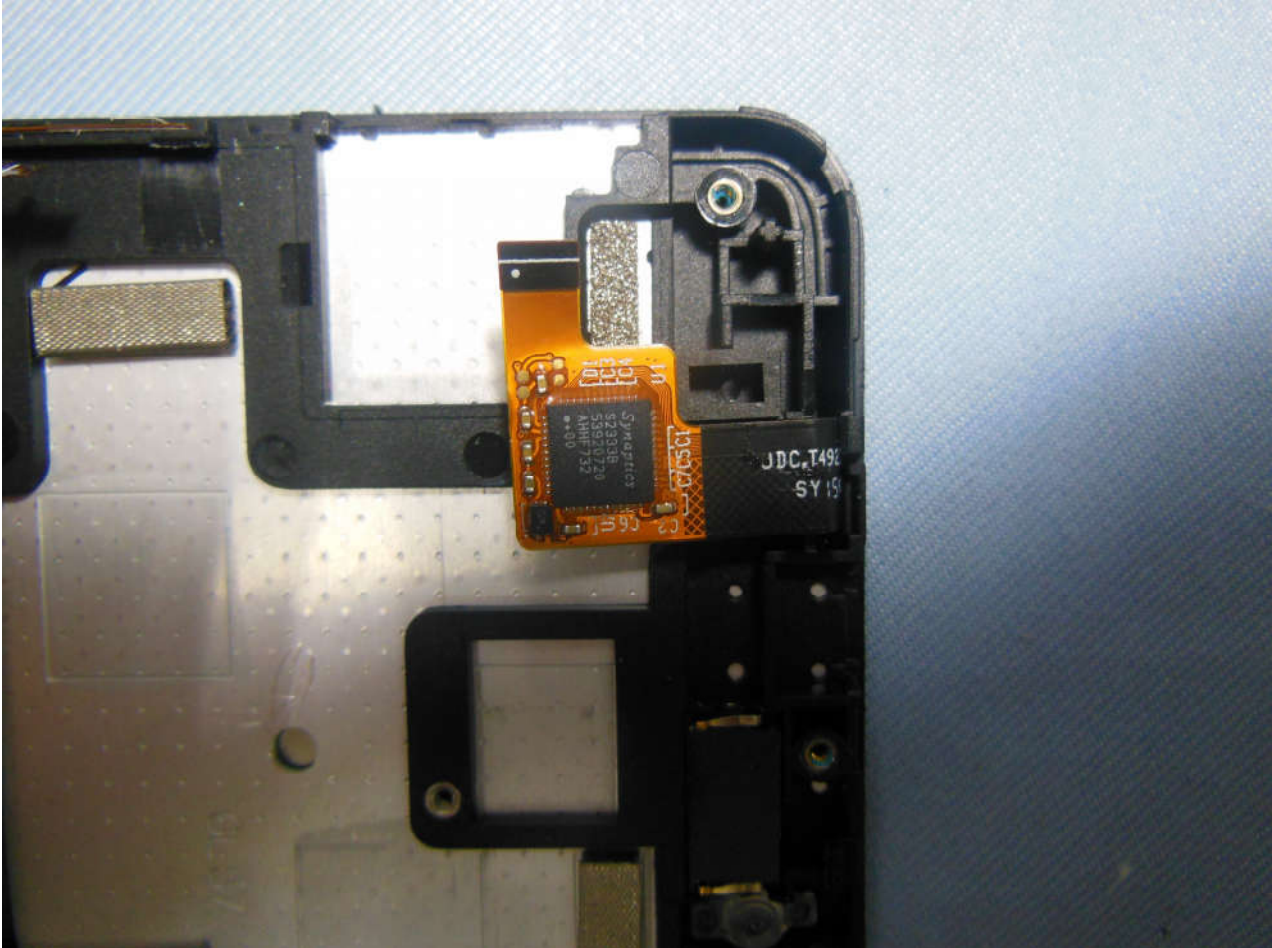

Brand Name: ALCATEL ONETOUCH; Model Name: 8050E;
Marketing Name: PIXI 4 6" 3G Android

Brand Name: ALCATEL ONETOUCH; Model Name: 8050E;
Marketing Name: PIXI 4 6" 3G Android

**Brand Name: ALCATEL ONETOUCH; Model Name: 8050E;
Marketing Name: PIXI 4 6" 3G Android**

Brand Name: ALCATEL ONETOUCH; Model Name: 8050E;
Marketing Name: PIXI 4 6" 3G Android

Brand Name: ALCATEL ONETOUCH; Model Name: 8050E;
Marketing Name: PIXI 4 6" 3G Android

Brand Name: ALCATEL ONETOUCH; Model Name: 8050E;
Marketing Name: PIXI 4 6" 3G Android