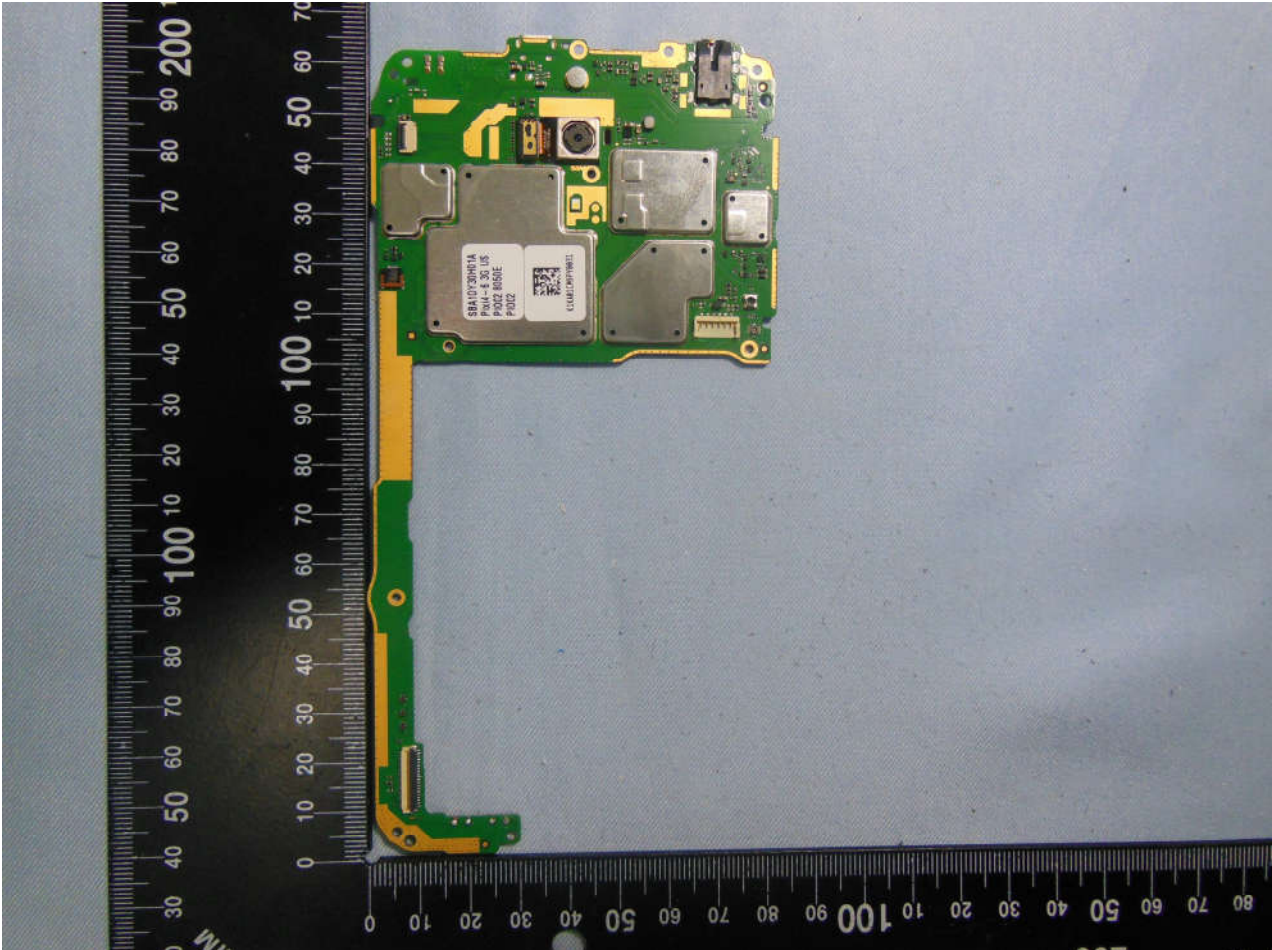

Brand Name: ALCATEL ONETOUCH; Model Name: 8050E;
Marketing Name: PIXI 4 6" 3G Android

Brand Name: ALCATEL ONETOUCH; Model Name: 8050E;
Marketing Name: PIXI 4 6" 3G Android

Brand Name: ALCATEL ONETOUCH; Model Name: 8050E;
Marketing Name: PIXI 4 6" 3G Android

Brand Name: ALCATEL ONETOUCH; Model Name: 8050E;
Marketing Name: PIXI 4 6" 3G Android

Brand Name: ALCATEL ONETOUCH; Model Name: 8050E;
Marketing Name: PIXI 4 6" 3G Android

**Brand Name: ALCATEL ONETOUCH; Model Name: 8050E;
Marketing Name: PIXI 4 6" 3G Android**