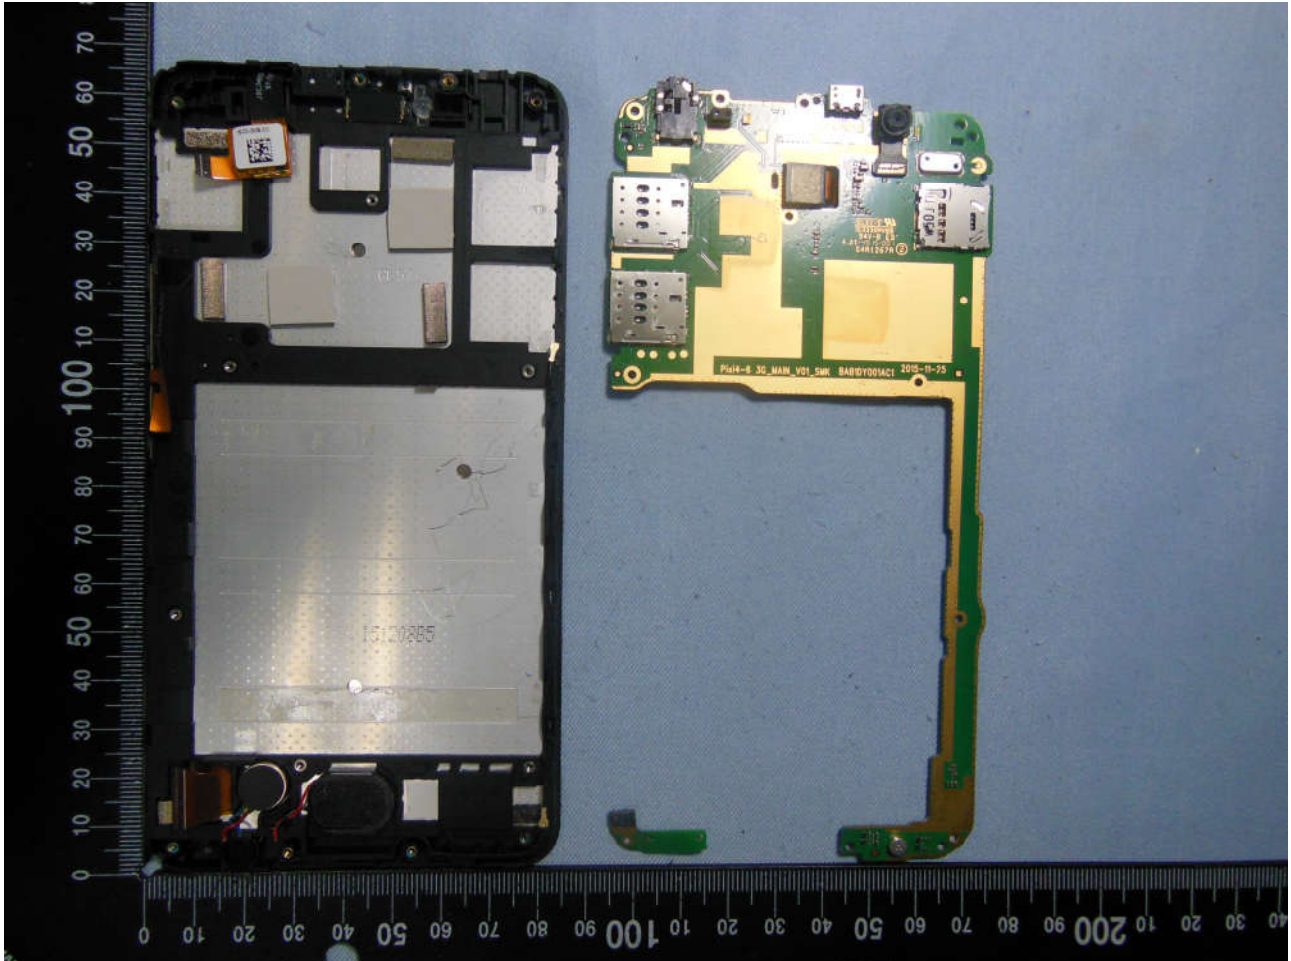

3. Internal Photograph of EUT

Brand Name: ALCATEL ONETOUCH; Model Name: 8050E;
Marketing Name: PIXI 4 6" 3G Android

**Brand Name: ALCATEL ONETOUCH; Model Name: 8050E;
Marketing Name: PIXI 4 6" 3G Android**

Brand Name: ALCATEL ONETOUCH; Model Name: 8050E;
Marketing Name: PIXI 4 6" 3G Android

Brand Name: ALCATEL ONETOUCH; Model Name: 8050E;
Marketing Name: PIXI 4 6" 3G Android

Brand Name: ALCATEL ONETOUCH; Model Name: 8050E;
Marketing Name: PIXI 4 6" 3G Android

Brand Name: ALCATEL ONETOUCH; Model Name: 8050E;
Marketing Name: PIXI 4 6" 3G Android

Brand Name: ALCATEL ONETOUCH; Model Name: 8050E;
Marketing Name: PIXI 4 6" 3G Android

**Brand Name: ALCATEL ONETOUCH; Model Name: 8050E;
Marketing Name: PIXI 4 6" 3G Android**