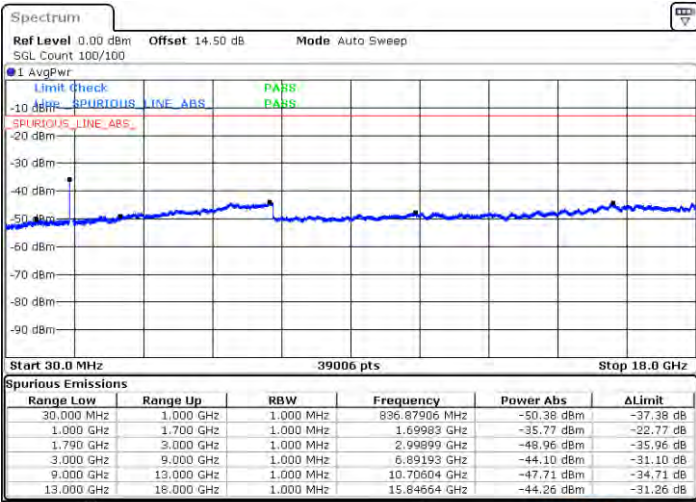

Date: 2021/01/20 00:48:20

LTE Band 66C / 15MHz+10MHz

QPSK

Lowest Channel / 1RB0 and 1RB49

Lowest Channel / 1RB74 and 1RB0

Date: 2.JAN.2021 22:51:56

Date: 2.JAN.2021 22:54:46

Lowest Channel / FullIRB

N/A

Date: 2.JAN.2021 22:40:13

LTE Band 66C / 15MHz+10MHz

QPSK

Middle Channel / 1RB0 and 1RB49

Middle Channel / 1RB74 and 1RB0

Date: 2021/01/20 22:40:33

Date: 2021/01/20 23:11:52

Middle Channel / FullIRB

N/A

Date: 2021/01/20 23:01:09

LTE Band 66C / 15MHz+10MHz

QPSK

Highest Channel / 1RB0 and 1RB49

Highest Channel / 1RB74 and 1RB0

Date: 2.7AN.2021 21:27:56

Date: 2.7AN.2021 21:28:58

Highest Channel / FullIRB

N/A

Date: 2.7AN.2021 21:18:00

LTE Band 66C / 15MHz+15MHz

QPSK

Lowest Channel / 1RB0 and 1RB74

Lowest Channel / 1RB74 and 1RB0