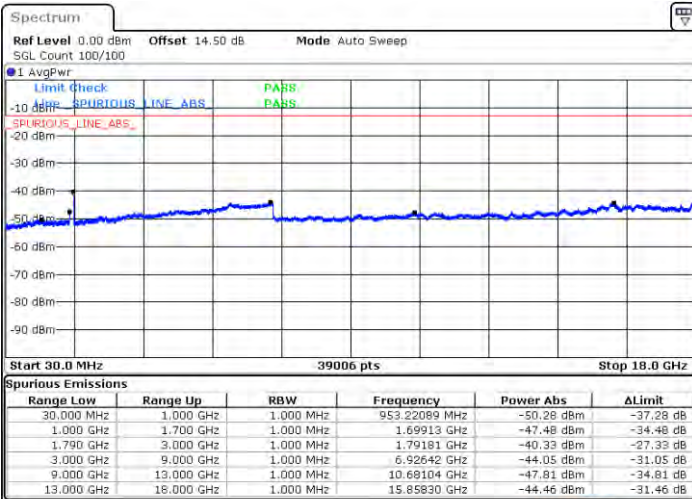

LTE Band 66C / 20MHz+15MHz

16QAM

Highest Channel / 1RB0 and 1RB74

Highest Channel / 1RB99 and 1RB0

Date: 2021/05/10:13

Date: 2021/05/10:42

Highest Channel / FullIRB

N/A

Date: 2021/04/17:33

LTE Band 66C / 20MHz+20MHz

16QAM

Lowest Channel / 1RB0 and 1RB99

Lowest Channel / 1RB99 and 1RB0

Date: 3.JAN.2021 21:59:42

Date: 4.JAN.2021 00:05:16

Lowest Channel / FullIRB