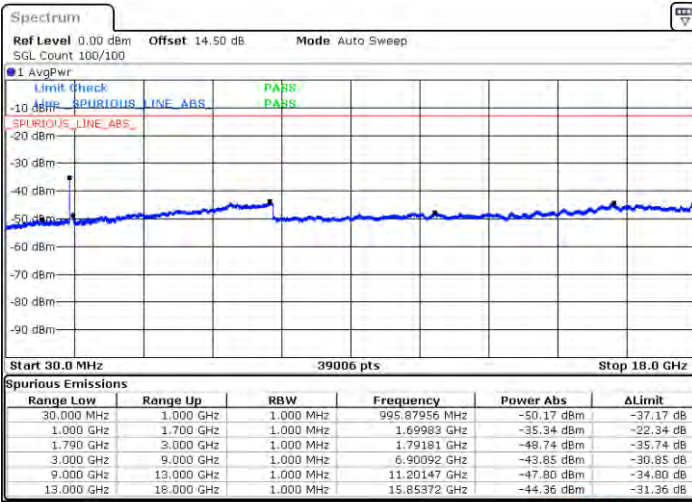

Middle Channel / FullIRB

N/A

Date: 2021/01/20 23:01:09

LTE Band 66C / 15MHz+10MHz

QPSK

Highest Channel / 1RB0 and 1RB49

Highest Channel / 1RB74 and 1RB0

Date: 2.7AN.2021 21:27:56

Date: 2.7AN.2021 21:28:58

Highest Channel / FullIRB

N/A

Date: 2.7AN.2021 21:18:00

LTE Band 66C / 15MHz+15MHz

QPSK

Lowest Channel / 1RB0 and 1RB74

Lowest Channel / 1RB74 and 1RB0

Date: 2021.01.21 02:07:06

Date: 2021.01.21 02:08:46

Lowest Channel / FullIRB

N/A

Date: 2021.01.21 01:59:47

LTE Band 66C / 15MHz+15MHz

QPSK

Middle Channel / 1RB0 and 1RB74

Highest Channel / 1RB0 and 1RB74

Highest Channel / 1RB74 and 1RB0

Date: 2021.01.21 02:39:26

Date: 2021.01.21 02:41:16

Highest Channel / FullIRB

N/A

Date: 2021.01.21 02:38:56

LTE Band 66C / 15MHz+20MHz