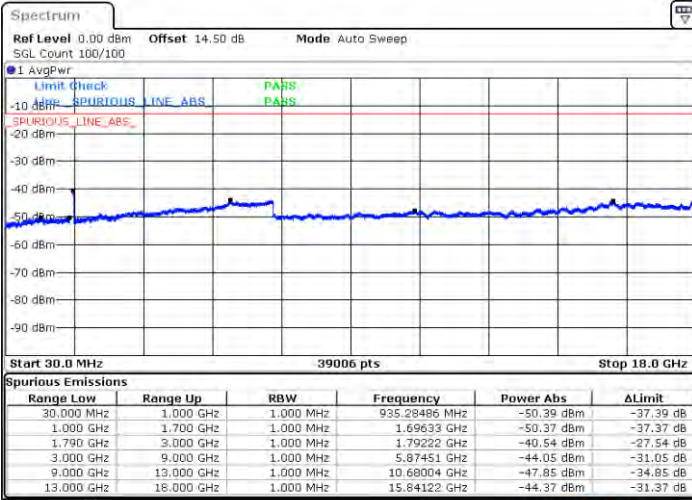

LTE Band 66C / 10MHz+15MHz

64QAM

MiddleChannel / 1RB0 and 1RB74

Middle Channel / 1RB49 and 1RB0

Date: 2. JAN. 2021 21:55:47

Date: 2. JAN. 2021 22:01:52

Middle Channel / FullIRB

N/A

Date: 2. JAN. 2021 21:54:31

LTE Band 66C / 10MHz+15MHz

64QAM

Highest Channel / 1RB0 and 1RB74

Highest Channel / 1RB49 and 1RB0

Date: 2, JAN, 2021 22:28:24

Date: 2, JAN, 2021 22:37:41

Highest Channel / FullIRB

N/A

Date: 2, JAN, 2021 22:12:03

LTE Band 66C / 10MHz+20MHz

64QAM

Lowest Channel / 1RB0 and 1RB99

Lowest Channel / 1RB49 and 1RB0

Date: 2021/01/20 00:16:28

Date: 2021/01/20 00:27:41