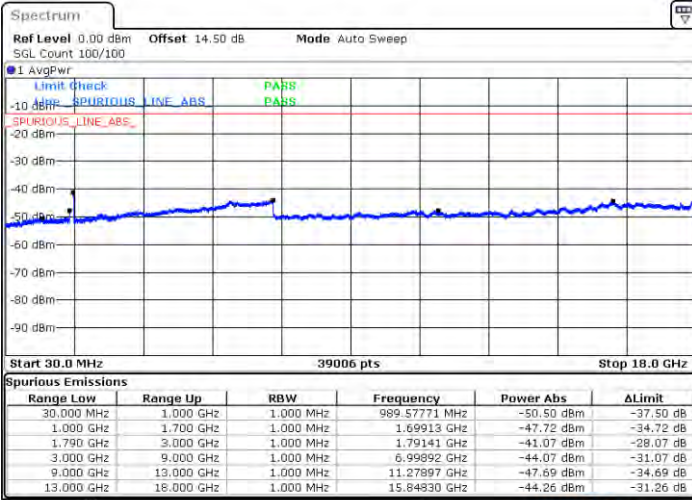

N/A

Date: 2021/01/03 15:04

LTE Band 66C / 20MHz+5MHz

QPSK

Lowest Channel / 1RB0 and 1RB24

Lowest Channel / 1RB99 and 1RB0

Date: 21 JAN 2021 05:14:09

Date: 21 JAN 2021 05:40:59

Lowest Channel / FullIRB

N/A

Date: 21 JAN 2021 05:32:42

LTE Band 66C / 20MHz+5MHz

QPSK

Middle Channel / 1RB0 and 1RB24

Middle Channel / 1RB99 and 1RB0

Date: 2021/05/19 05:49:03

Date: 2021/05/19 05:49:59

Middle Channel / FullIRB

N/A

Date: 2021/05/19 05:48:53

LTE Band 66C / 20MHz+5MHz

QPSK

Highest Channel / 1RB0 and 1RB24

Highest Channel / 1RB99 and 1RB0

Date: 21 JAN 2021 06:02:22

Date: 21 JAN 2021 06:01:58

Highest Channel / FullIRB

N/A

Date: 21 JAN 2021 06:54:12

LTE Band 66C / 20MHz+10MHz

QPSK

Lowest Channel / 1RB0 and 1RB49