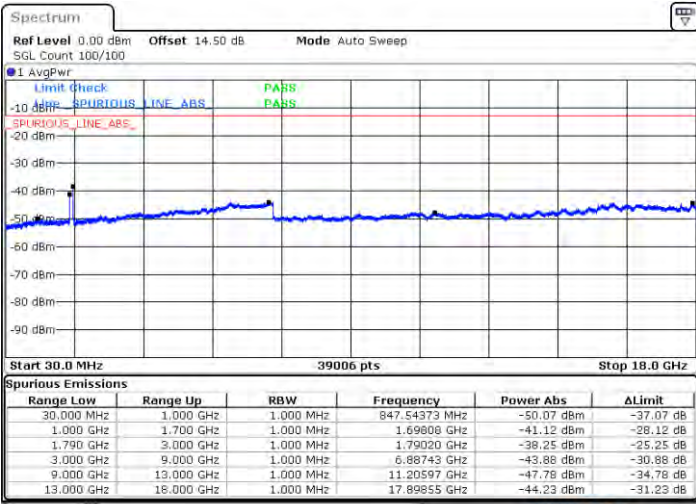

LTE Band 66C / 5MHz+20MHz

16QAM

Middle Channel / 1RB0 and 1RB9

Middle Channel / 1RB24 and 1RB0

Date: 2021/01/20 22:46:10