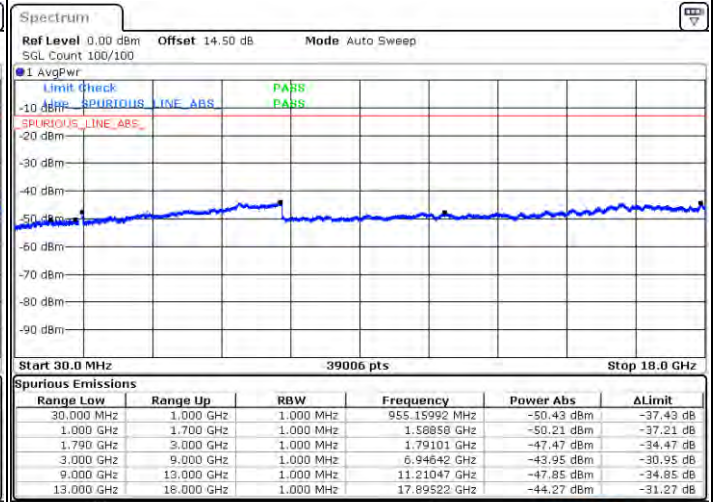

LTE Band 66C / 15MHz+10MHz

16QAM

Middle Channel / 1RB0 and 1RB49

Middle Channel / 1RB74 and 1RB0

Date: 2.7AN.2021 21:09:43

Date: 2.7AN.2021 21:11:34

Middle Channel / FullIRB

N/A

Date: 2.7AN.2021 21:05:30

LTE Band 66C / 15MHz+10MHz

16QAM

Highest Channel / 1RB0 and 1RB49

Highest Channel / 1RB74 and 1RB0

Date: 2021/01/21 21:26:00

Date: 2021/01/21 21:32:06

Highest Channel / FullRB

N/A

Date: 2021/01/21 21:19:43

LTE Band 66C / 15MHz+15MHz

16QAM

Lowest Channel / 1RB0 and 1RB74

Lowest Channel / 1RB74 and 1RB0

Date: 2021/02/05 02:05:57

Date: 2021/02/05 02:10:13