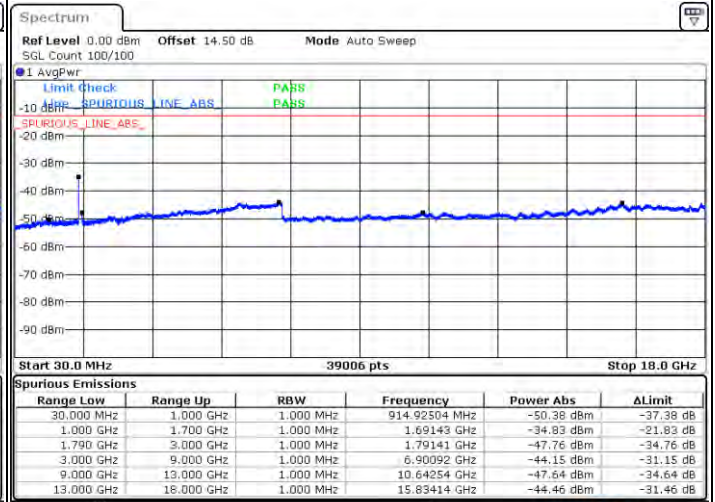

LTE Band 66C / 5MHz+20MHz

16QAM

Highest Channel / 1RB0 and 1RB99

Highest Channel / 1RB24 and 1RB0

Date: 2021/01/21 21:01:00

Date: 2021/01/21 23:47:00

Highest Channel / FullRB

N/A

Date: 2021/01/21 22:56:00

LTE Band 66C / 10MHz+15MHz

16QAM

Lowest Channel / 1RB0 and 1RB74

Lowest Channel / 1RB49 and 1RB0

Date: 2.7AN.2021 21:40:27

Date: 2.7AN.2021 21:47:04

Lowest Channel / FullIRB

N/A

Date: 2.7AN.2021 21:31:40

LTE Band 66C / 10MHz+15MHz

16QAM

MiddleChannel / 1RB0 and 1RB74

Middle Channel / 1RB49 and 1RB0

Date: 2.JAN.2021 21:57:04

Date: 2.JAN.2021 22:00:58

Middle Channel / FullIRB

N/A

Date: 2.JAN.2021 21:53:13

LTE Band 66C / 10MHz+15MHz

16QAM

Highest Channel / 1RB0 and 1RB74

Highest Channel / 1RB49 and 1RB0

Date: 2.JAN.2021 22:31:23