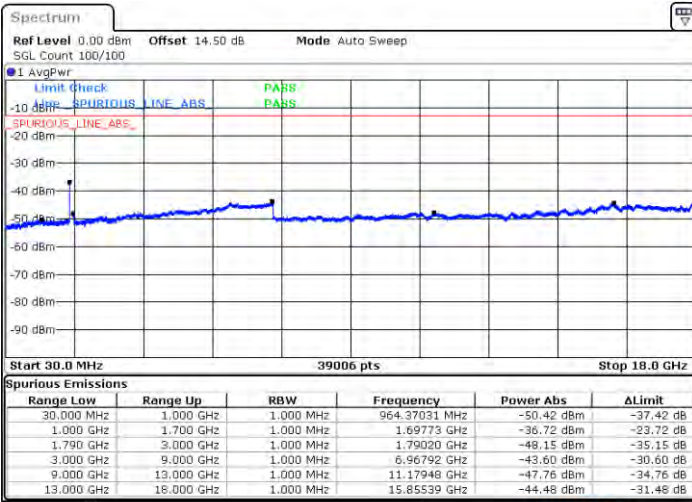

QPSK

Highest Channel / 1RB0 and 1RB49

Highest Channel / 1RB99 and 1RB0

Date: 2021/01/20 01:49:40

Date: 2021/01/20 01:52:22

Highest Channel / FullRB

N/A

Date: 2021/01/20 01:59:51

LTE Band 66C / 20MHz+15MHz

QPSK

Lowest Channel / 1RB0 and 1RB74

Lowest Channel / 1RB99 and 1RB0

Date: 2021/04/31:46

Date: 2021/04/31:10

Lowest Channel / FullRB

N/A

Date: 2021/04/20:47

LTE Band 66C / 20MHz+15MHz

QPSK

Middle Channel / 1RB0 and 1RB74

Middle Channel / 1RB99 and 1RB0

Date: 2021/04/08:19

Date: 2021/04/08:20

Middle Channel / FullIRB

N/A

Date: 2021/04/08:53

LTE Band 66C / 20MHz+15MHz

QPSK

Highest Channel / 1RB0 and 1RB74

Highest Channel / 1RB99 and 1RB0

Date: 2021/05/11 11:46

Date: 2021/05/11 11:45