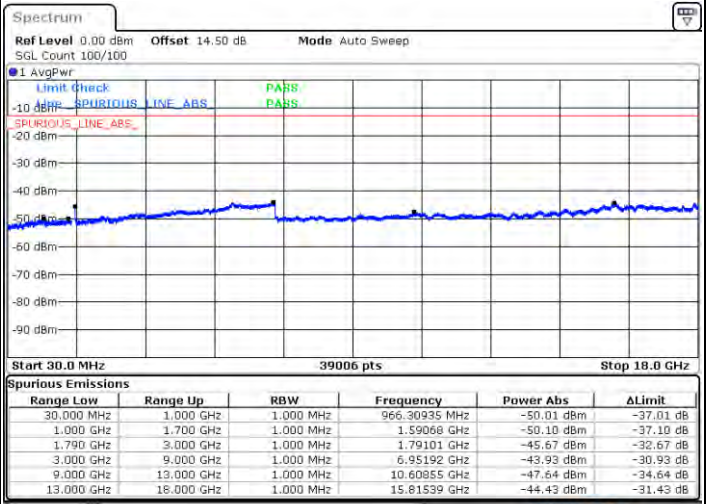

Highest Channel / 1RB0 and 1RB74

Highest Channel / 1RB74 and 1RB0

Date: 2021.01.21 02:39:26

Date: 2021.01.21 02:41:16

Highest Channel / FullIRB

N/A

Date: 2021.01.21 02:38:56

LTE Band 66C / 15MHz+20MHz

QPSK

Lowest Channel / 1RB0 and 1RB99

Lowest Channel / 1RB74 and 1RB0

Date: 2021/03/10 10:00

Date: 2021/03/11 11:58

Lowest Channel / FullIRB

N/A

Date: 2021/03/01 11:36

LTE Band 66C / 15MHz+20MHz

QPSK

Middle Channel / 1RB0 and 1RB9

Middle Channel / 1RB74 and 1RB0

Date: 2021/03/31 09:19

Date: 2021/03/31 09:33

Middle Channel / FullRB

N/A

Date: 2021/03/31 09:23

LTE Band 66C / 15MHz+20MHz

QPSK

Highest Channel / 1RB0 and 1RB99

Highest Channel / 1RB74 and 1RB0

Date: 2021/01/04 09:00

Date: 2021/01/04 10:52

Highest Channel / FullIRB