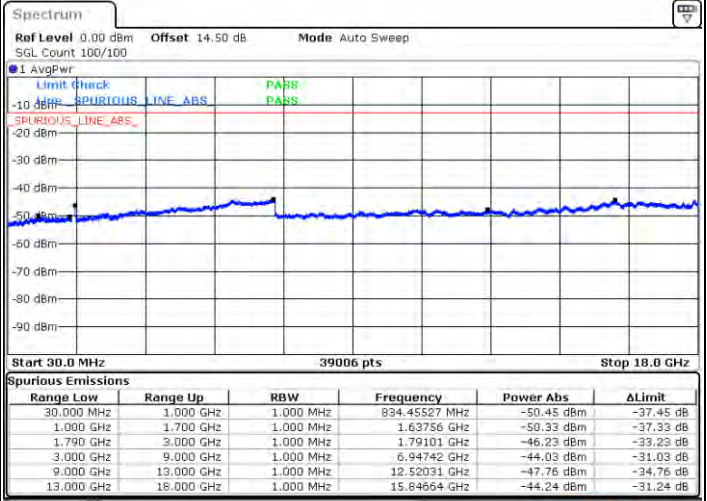

Highest Channel / FullIRB

N/A

Date: 2021/06/06 09:55

LTE Band 66C / 20MHz+10MHz

16QAM

Lowest Channel / 1RB0 and 1RB49

Lowest Channel / 1RB99 and 1RB0

Date: 2021/01/08:39

Date: 2021/01/14:40

Lowest Channel / FullIRB

N/A

Date: 2021/01/02:24

LTE Band 66C / 20MHz+10MHz

16QAM

Middle Channel / 1RB0 and 1RB49

Middle Channel / 1RB99 and 1RB0

Date: 2021/01/24 13:01:24

Date: 2021/01/27 24:01:27

Middle Channel / FullIRB

N/A

Date: 2021/01/24 13:01:24

LTE Band 66C / 20MHz+10MHz

16QAM

Highest Channel / 1RB0 and 1RB49

Highest Channel / 1RB99 and 1RB0

Date: 2021.01.20 01:47:52

Date: 2021.01.20 01:54:11

Highest Channel / FullRB

N/A

Date: 2021.01.20 01:42:41

LTE Band 66C / 20MHz+15MHz

16QAM