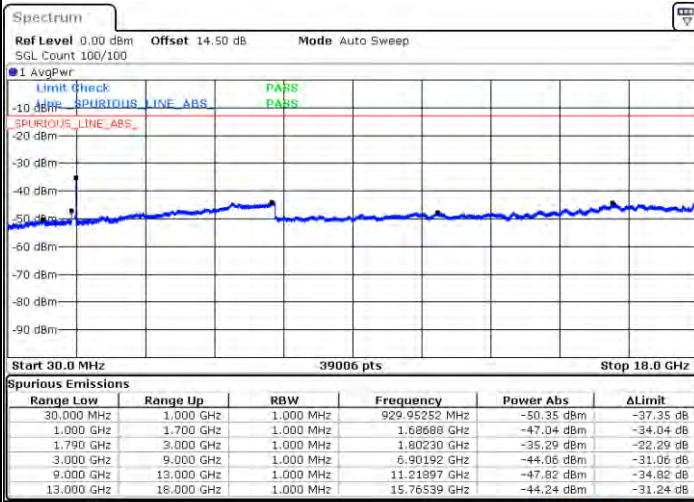

LTE Band 66C / 15MHz+10MHz

64QAM

Highest Channel / 1RB0 and 1RB49

Highest Channel / 1RB74 and 1RB0

Date: 27 JAN 2021 21:21:20