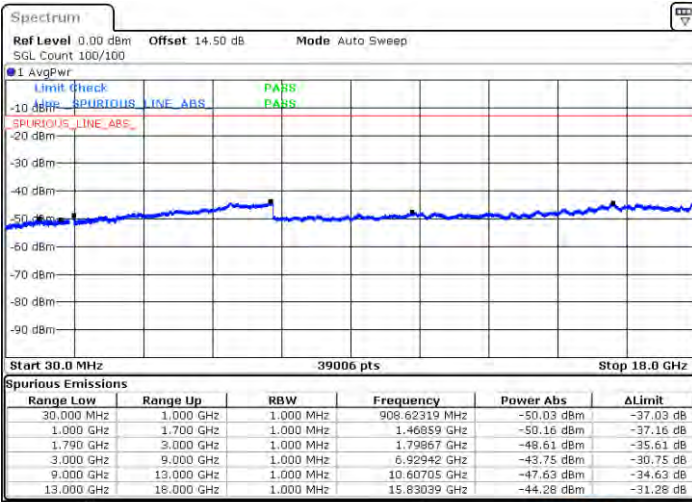

Middle Channel / FullIRB

N/A

Date: 4.JAN.2021 00:15:57

LTE Band 66C / 20MHz+20MHz

16QAM

Highest Channel / 1RB0 and 1RB99

Highest Channel / 1RB99 and 1RB0

Date: 4.JAN.2021 00:51:00

Date: 4.JAN.2021 00:58:00

Highest Channel / FullIRB

N/A

Date: 4.JAN.2021 00:44:59

LTE Band 66C / 5MHz+20MHz

64QAM

Lowest Channel / 1RB0 and 1RB99

Lowest Channel / 1RB24 and 1RB0