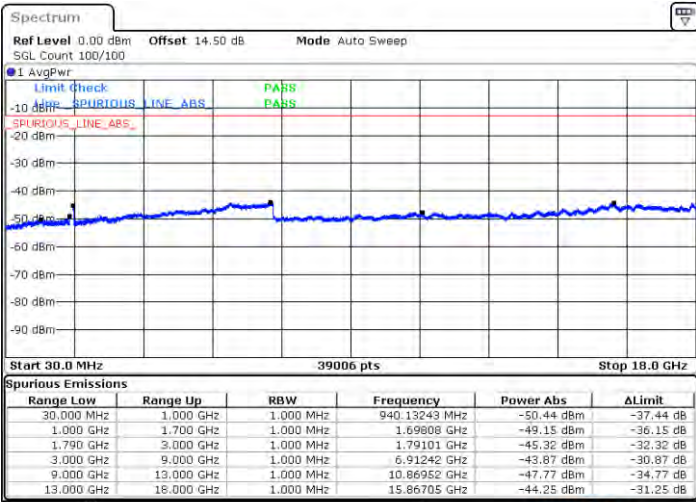

Date: 2021/01/20 00:48:20

LTE Band 66C / 15MHz+10MHz

QPSK

Lowest Channel / 1RB0 and 1RB49

Lowest Channel / 1RB74 and 1RB0

Date: 2.JAN.2021 22:51:56

Date: 2.JAN.2021 22:54:46

Lowest Channel / FullIRB

N/A

Date: 2.JAN.2021 22:40:13

LTE Band 66C / 15MHz+10MHz

QPSK

Middle Channel / 1RB0 and 1RB49

Middle Channel / 1RB74 and 1RB0

Date: 2021/01/20 22:40:33

Date: 2021/01/20 23:11:52

Middle Channel / FullIRB

N/A

Date: 2021/01/20 23:01:09

LTE Band 66C / 15MHz+10MHz

QPSK

Highest Channel / 1RB0 and 1RB49

Highest Channel / 1RB74 and 1RB0

Date: 2.7AN.2021 21:27:56

Date: 2.7AN.2021 21:28:58

Highest Channel / FullIRB

N/A

Date: 2.7AN.2021 21:18:00

LTE Band 66C / 15MHz+15MHz

QPSK

Lowest Channel / 1RB0 and 1RB74

Lowest Channel / 1RB74 and 1RB0