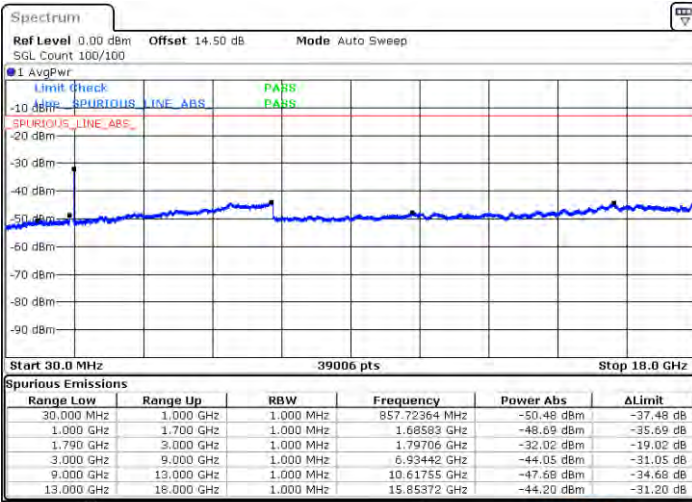

Date: 2021/05/19 05:49:59

Middle Channel / FullIRB

N/A

Date: 2021/05/19 05:48:53

LTE Band 66C / 20MHz+5MHz

QPSK

Highest Channel / 1RB0 and 1RB24

Highest Channel / 1RB99 and 1RB0

Date: 21 JAN 2021 06:02:22

Date: 21 JAN 2021 06:01:58

Highest Channel / FullIRB

N/A

Date: 21 JAN 2021 06:54:12

LTE Band 66C / 20MHz+10MHz

QPSK

Lowest Channel / 1RB0 and 1RB49

Lowest Channel / 1RB99 and 1RB0

Date: 2021/01/10 01:10:16

Date: 2021/01/10 01:12:31

Lowest Channel / FullIRB

N/A

Date: 2021/01/10 00:59:50

LTE Band 66C / 20MHz+10MHz

QPSK

Middle Channel / 1RB0 and 1RB49

Middle Channel / 1RB99 and 1RB0

Date: 2021/01/25 12:12

Date: 2021/01/26 13:30

Middle Channel / FullIRB

N/A

Date: 2021/01/16 14:40

LTE Band 66C / 20MHz+10MHz