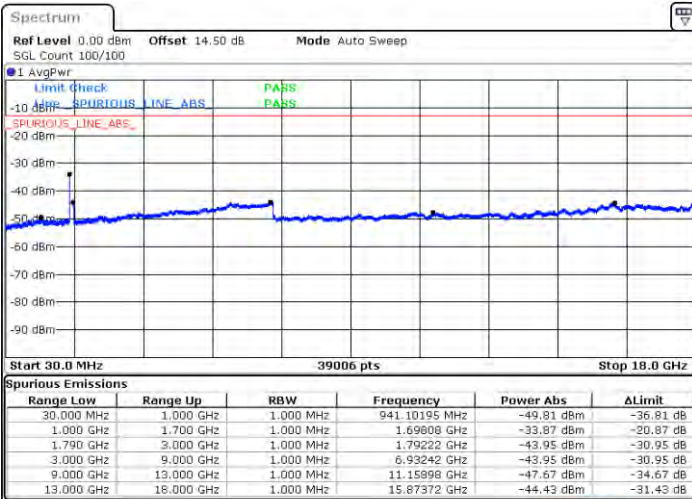

LTE Band 66C / 20MHz+15MHz

16QAM

Highest Channel / 1RB0 and 1RB74

Highest Channel / 1RB99 and 1RB0

Date: 2021/05/10:13

Date: 2021/05/10:42

Highest Channel / FullIRB

N/A

Date: 2021/04/17:33

LTE Band 66C / 20MHz+20MHz

16QAM

Lowest Channel / 1RB0 and 1RB99

Lowest Channel / 1RB99 and 1RB0

Date: 3.JAN.2021 21:59:42

Date: 4.JAN.2021 00:05:16

Lowest Channel / FullIRB

N/A

Date: 3.JAN.2021 23:54:08

LTE Band 66C / 20MHz+20MHz

16QAM

MiddleChannel / 1RB0 and 1RB99

Middle Channel / 1RB99 and 1RB0

Date: 4.JAN.2021 00:30:19

Date: 4.JAN.2021 00:31:54