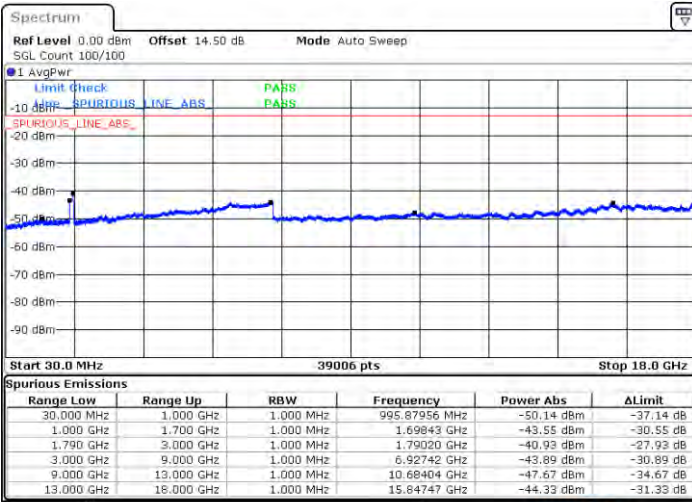

Date: 4.JAN.2021 00:04:04

Lowest Channel / FullIRB

N/A

Date: 3.JAN.2021 23:52:04

LTE Band 66C / 20MHz+20MHz

QPSK

MiddleChannel / 1RB0 and 1RB99

Middle Channel / 1RB99 and 1RB0

Date: 4.JAN.2021 00:31:59

Date: 4.JAN.2021 00:32:54

Middle Channel / FullIRB

N/A

Date: 4.JAN.2021 00:33:54

LTE Band 66C / 20MHz+20MHz

QPSK

Highest Channel / 1RB0 and 1RB99

Highest Channel / 1RB99 and 1RB0

Date: 4.JAN.2021 00:55:16

Date: 4.JAN.2021 00:57:04

Highest Channel / FullIRB

N/A

Date: 4.JAN.2021 00:37:44

LTE Band 66C / 5MHz+20MHz

16QAM

Lowest Channel / 1RB0 and 1RB99

Lowest Channel / 1RB24 and 1RB0

Date: 2021.07.01 22:24:03

Date: 2021.07.01 22:29:41

Lowest Channel / FullIRB

N/A

Date: 2021.07.01 22:18:02

LTE Band 66C / 5MHz+20MHz