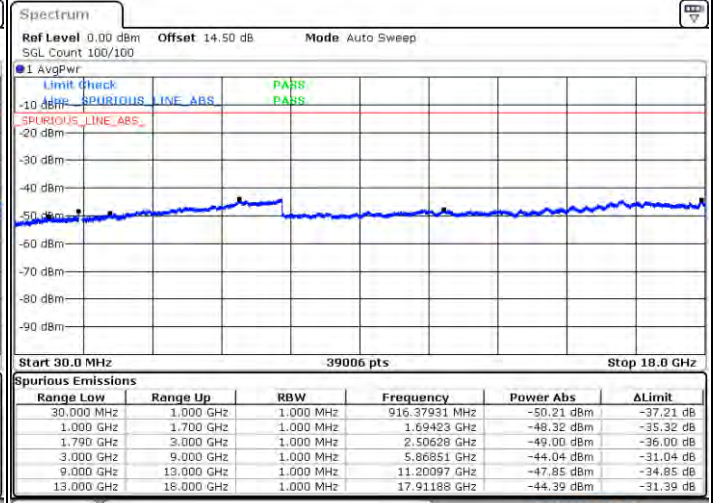

Date: 2.7AN.2021 21:05:30

LTE Band 66C / 15MHz+10MHz

16QAM

Highest Channel / 1RB0 and 1RB49

Highest Channel / 1RB74 and 1RB0

Date: 2021/01/21 21:26:00

Date: 2021/01/21 21:32:06

Highest Channel / FullRB

N/A

Date: 2021/01/21 21:19:43

LTE Band 66C / 15MHz+15MHz

16QAM

Lowest Channel / 1RB0 and 1RB74

Lowest Channel / 1RB74 and 1RB0

Date: 2021/02/05 02:05:57

Date: 2021/02/05 02:10:13

Lowest Channel / FullIRB

N/A

Date: 2021/02/05 02:01:19

LTE Band 66C / 15MHz+15MHz

16QAM

Middle Channel / 1RB0 and 1RB74

Middle Channel / 1RB74 and 1RB0

Date: 31.JAN.2021 02:14:42