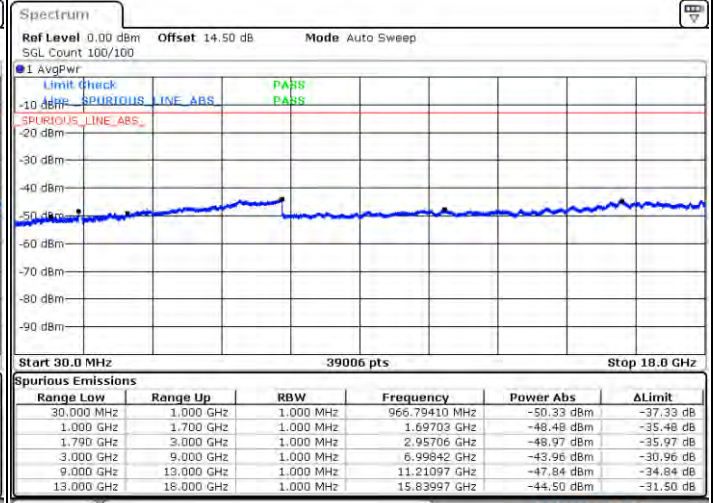

Date: 2021/04/21 00:30:56

Middle Channel / FullRB

N/A

Date: 2021/04/21 00:22:17

LTE Band 66C / 10MHz+20MHz

64QAM

Highest Channel / 1RB0 and 1RB99

Highest Channel / 1RB49 and 1RB0

Date: 2021/01/20 00:47:30

Date: 2021/01/20 00:55:50

Highest Channel / FullIRB

N/A

Date: 2021/01/20 00:46:01

LTE Band 66C / 15MHz+10MHz

64QAM

Lowest Channel / 1RB0 and 1RB49

Lowest Channel / 1RB74 and 1RB0

Date: 2, JAN, 2021 22:48:26

Date: 2, JAN, 2021 22:58:46

Lowest Channel / FullIRB

N/A

Date: 2, JAN, 2021 22:45:29

LTE Band 66C / 15MHz+10MHz

64QAM