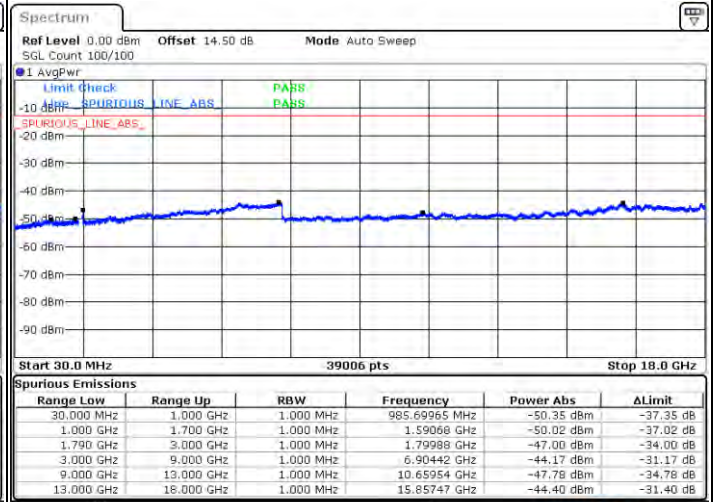

Date: 2021/05/26 10:31:28

LTE Band 66C / 20MHz+5MHz

16QAM

Middle Channel / 1RB0 and 1RB24

Middle Channel / 1RB99 and 1RB0

Date: 2021/05/10 05:48:10

Date: 2021/05/10 05:50:53

Middle Channel / FullRB

N/A

Date: 2021/05/10 05:44:02

LTE Band 66C / 20MHz+5MHz

16QAM

Highest Channel / 1RB0 and 1RB24

Highest Channel / 1RB99 and 1RB0

Date: 2021/06/06 09:28

Date: 2021/06/06 09:01

Highest Channel / FullIRB

N/A

Date: 2021/06/06 09:55

LTE Band 66C / 20MHz+10MHz

16QAM

Lowest Channel / 1RB0 and 1RB49

Lowest Channel / 1RB99 and 1RB0

Date: 2021/01/08:39