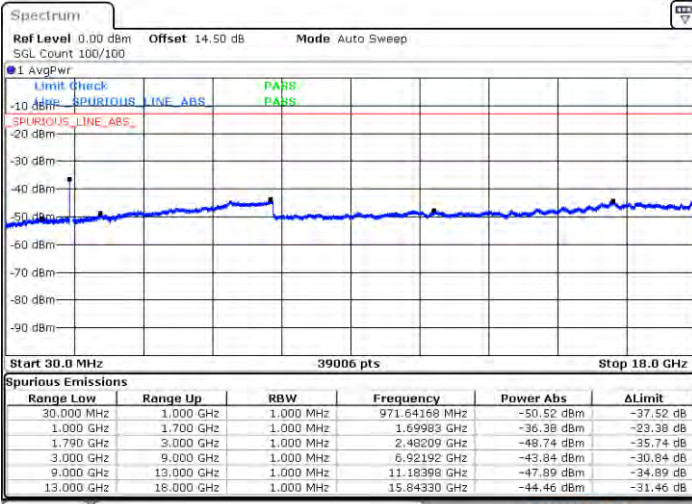

Highest Channel / 1RB0 and 1RB99

Highest Channel / 1RB24 and 1RB0

Date: 2021/04/21 21:01:04

Date: 2021/04/21 23:48:12

Highest Channel / FullIRB

N/A

Date: 2021/04/21 22:59:03

LTE Band 66C / 10MHz+15MHz

64QAM

Lowest Channel / 1RB0 and 1RB74

Lowest Channel / 1RB49 and 1RB0

Date: 27 JAN 2021 21:38:39

Date: 27 JAN 2021 21:40:13

Lowest Channel / FullIRB

N/A

Date: 27 JAN 2021 21:34:49

LTE Band 66C / 10MHz+15MHz

64QAM

MiddleChannel / 1RB0 and 1RB74

Middle Channel / 1RB49 and 1RB0

Date: 2. JAN. 2021 21:55:47

Date: 2. JAN. 2021 22:01:52

Middle Channel / FullIRB

N/A