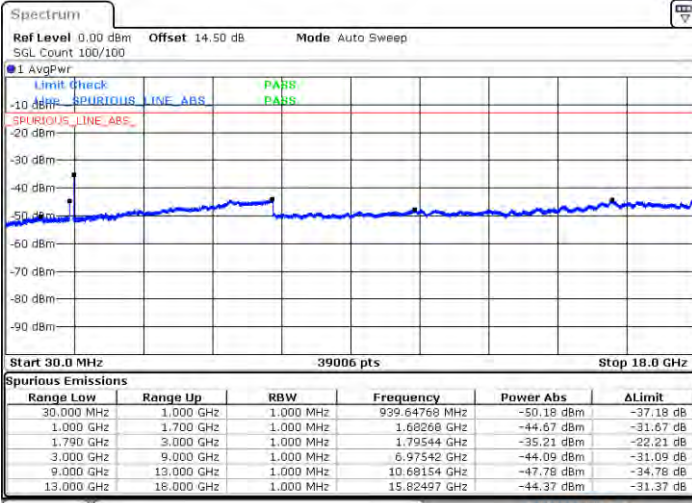

Date: 2.7AN.2021 21:05:30

LTE Band 66C / 15MHz+10MHz

16QAM

Highest Channel / 1RB0 and 1RB49

Highest Channel / 1RB74 and 1RB0

Date: 2021/01/21 21:26:00

Date: 2021/01/21 21:32:06

Highest Channel / FullRB

N/A

Date: 2021/01/21 21:19:43

LTE Band 66C / 15MHz+15MHz

16QAM

Lowest Channel / 1RB0 and 1RB74

Lowest Channel / 1RB74 and 1RB0

Date: 2021/02/05 02:05:57

Date: 2021/02/05 02:10:13

Lowest Channel / FullIRB

N/A

Date: 2021/02/05 02:01:19

LTE Band 66C / 15MHz+15MHz

16QAM

Middle Channel / 1RB0 and 1RB74

Middle Channel / 1RB74 and 1RB0

Date: 31.JAN.2021 02:14:42