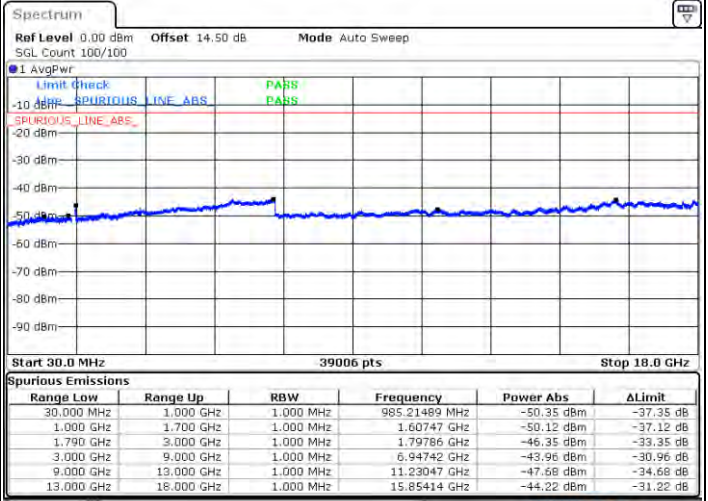

Highest Channel / 1RB99 and 1RB0

Date: 4.JAN.2021 00:55:16

Date: 4.JAN.2021 00:57:04

Highest Channel / FullIRB

N/A

Date: 4.JAN.2021 00:37:44

LTE Band 66C / 5MHz+20MHz

16QAM

Lowest Channel / 1RB0 and 1RB99

Lowest Channel / 1RB24 and 1RB0

Date: 2021.07.01 22:24:03

Date: 2021.07.01 22:29:41

Lowest Channel / FullIRB

N/A

Date: 2021.07.01 22:18:02

LTE Band 66C / 5MHz+20MHz

LTE Band 66C / 5MHz+20MHz

16QAM

Highest Channel / 1RB0 and 1RB99

Highest Channel / 1RB24 and 1RB0

Date: 2021/01/21 21:01:00

Date: 2021/01/21 23:47:00

Highest Channel / FullRB

N/A

Date: 2021/01/21 22:56:00

LTE Band 66C / 10MHz+15MHz

16QAM

Lowest Channel / 1RB0 and 1RB74

Lowest Channel / 1RB49 and 1RB0

Date: 2.7AN.2021 21:40:27

Date: 2.7AN.2021 21:47:04

Lowest Channel / FullIRB