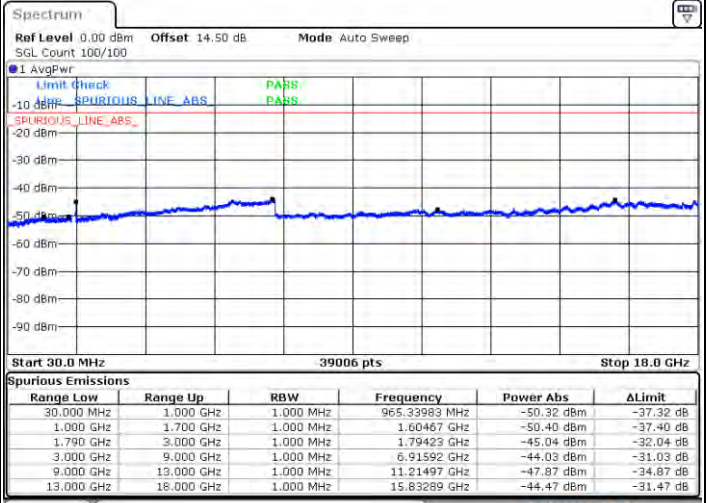

Date: 2.7AN.2021 21:28:58

Highest Channel / FullIRB

N/A

Date: 2.7AN.2021 21:18:00

LTE Band 66C / 15MHz+15MHz

QPSK

Lowest Channel / 1RB0 and 1RB74

Lowest Channel / 1RB74 and 1RB0

Date: 2021.01.21 02:07:06

Date: 2021.01.21 02:08:46

Lowest Channel / FullIRB

N/A

Date: 2021.01.21 01:59:47

LTE Band 66C / 15MHz+15MHz

QPSK

Middle Channel / 1RB0 and 1RB74

Middle Channel / 1RB74 and 1RB0

Date: 2021.01.21 02:11:08

Date: 2021.01.21 02:11:13

Middle Channel / FullIRB

N/A

Date: 2021.01.21 02:14:20

LTE Band 66C / 15MHz+15MHz

QPSK

Highest Channel / 1RB0 and 1RB74

Highest Channel / 1RB74 and 1RB0

Date: 2021.01.21 02:39:26

Date: 2021.01.21 02:41:16

Highest Channel / FullIRB

N/A

Date: 2021.01.21 02:38:56

LTE Band 66C / 15MHz+20MHz