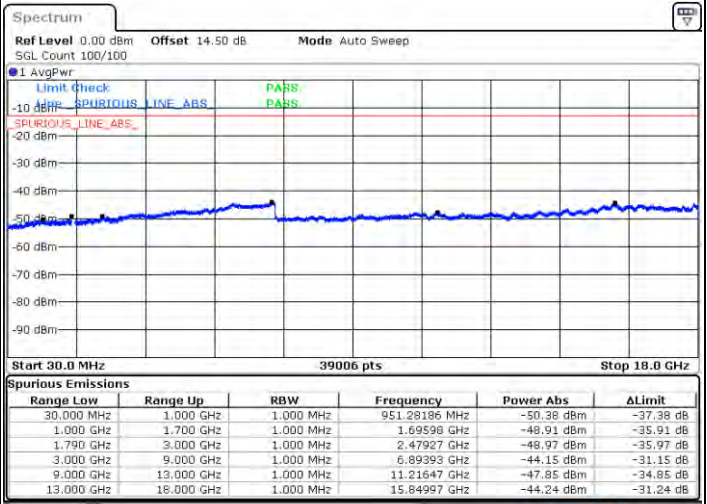

Middle Channel / 1RB0 and 1RB49

Middle Channel / 1RB74 and 1RB0

Date: 2.7AN.2021 21:08:50

Date: 2.7AN.2021 23:16:17

Middle Channel / FullIRB

N/A

Date: 2.7AN.2021 23:07:39

LTE Band 66C / 15MHz+10MHz

64QAM

Highest Channel / 1RB0 and 1RB49

Highest Channel / 1RB74 and 1RB0

Date: 27 JAN 2021 21:21:20

Date: 27 JAN 2021 00:00:54

Highest Channel / FullIRB

N/A

Date: 27 JAN 2021 21:22:10

LTE Band 66C / 15MHz+15MHz

64QAM

Lowest Channel / 1RB0 and 1RB74

Lowest Channel / 1RB74 and 1RB0

Date: 2021/01/20 02:04:30

Date: 2021/01/20 02:11:34

Lowest Channel / FullRB

N/A