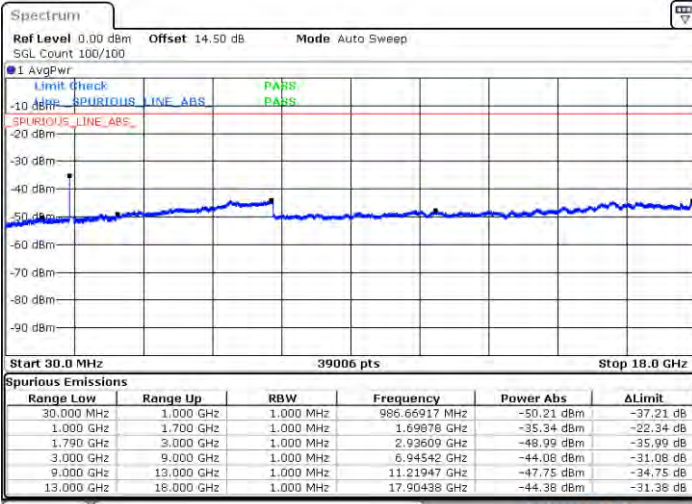

LTE Band 66C / 20MHz+5MHz

16QAM

Lowest Channel / 1RB0 and 1RB24

Lowest Channel / 1RB99 and 1RB0

Date: 2021/05/26 10:35:26

Date: 2021/05/26 10:38:33

Lowest Channel / FullIRB

N/A

Date: 2021/05/26 10:31:28

LTE Band 66C / 20MHz+5MHz

16QAM

Middle Channel / 1RB0 and 1RB24

Middle Channel / 1RB99 and 1RB0

Date: 2021/05/10 05:48:10

Date: 2021/05/10 05:50:53

Middle Channel / FullRB