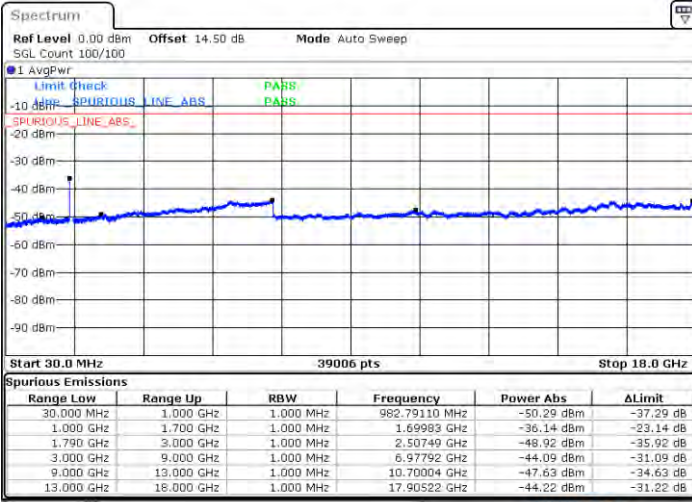

Highest Channel / 1RB0 and 1RB99

Highest Channel / 1RB49 and 1RB0

Date: 2021/04/21 00:48:37

Date: 2021/04/21 00:51:03

Highest Channel / FullIRB

N/A

Date: 2021/04/21 00:44:39

LTE Band 66C / 15MHz+10MHz

16QAM

Lowest Channel / 1RB0 and 1RB49

Lowest Channel / 1RB74 and 1RB0

Date: 2.7AN.2021 22:49:51

Date: 2.7AN.2021 22:56:48

Lowest Channel / FullIRB

N/A

Date: 2.7AN.2021 22:44:11

LTE Band 66C / 15MHz+10MHz

16QAM

Middle Channel / 1RB0 and 1RB49

Middle Channel / 1RB74 and 1RB0

Date: 2.7AN.2021 21:09:43

Date: 2.7AN.2021 21:11:34

Middle Channel / FullIRB

N/A

Date: 2.7AN.2021 21:05:30

LTE Band 66C / 15MHz+10MHz

16QAM

Highest Channel / 1RB0 and 1RB49

Highest Channel / 1RB74 and 1RB0

Date: 2021/01/21 21:26:00

Date: 2021/01/21 21:32:06

Highest Channel / FullRB