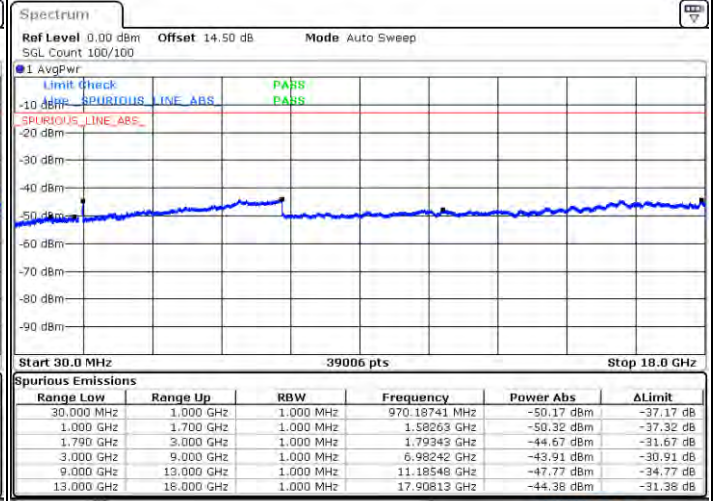

LTE Band 66C / 10MHz+15MHz

64QAM

MiddleChannel / 1RB0 and 1RB74

Middle Channel / 1RB49 and 1RB0

Date: 2. JAN. 2021 21:55:47

Date: 2. JAN. 2021 22:01:52

Middle Channel / FullIRB

N/A

Date: 2. JAN. 2021 21:54:31

LTE Band 66C / 10MHz+15MHz

64QAM

Highest Channel / 1RB0 and 1RB74

Highest Channel / 1RB49 and 1RB0

Date: 2, JAN, 2021 22:28:24

Date: 2, JAN, 2021 22:37:41

Highest Channel / FullIRB

N/A

Date: 2, JAN, 2021 22:12:03

LTE Band 66C / 10MHz+20MHz

64QAM

Lowest Channel / 1RB0 and 1RB99

Lowest Channel / 1RB49 and 1RB0

Date: 2021/01/20 00:16:28

Date: 2021/01/20 00:27:41