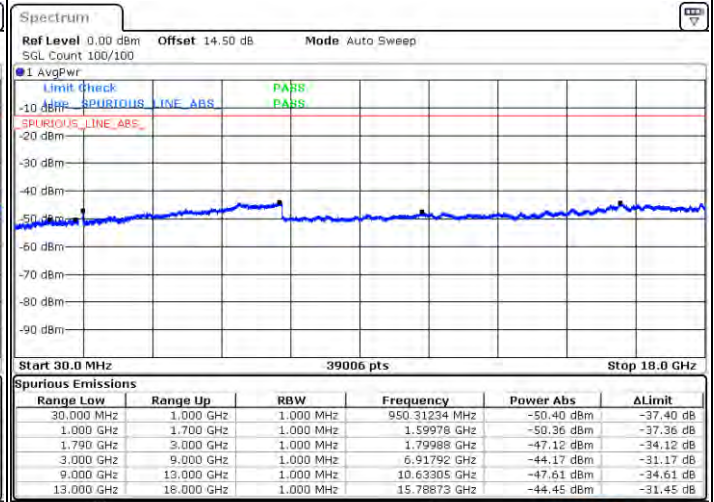

Lowest Channel / FullIRB

N/A

Date: 21 JAN 2021 05:32:42

LTE Band 66C / 20MHz+5MHz

QPSK

Middle Channel / 1RB0 and 1RB24

Middle Channel / 1RB99 and 1RB0

Date: 2021/05/19 05:49:03

Date: 2021/05/19 05:49:59

Middle Channel / FullIRB

N/A

Date: 2021/05/19 05:48:53

LTE Band 66C / 20MHz+5MHz

QPSK

Highest Channel / 1RB0 and 1RB24

Highest Channel / 1RB99 and 1RB0

Date: 21 JAN 2021 06:02:22

Date: 21 JAN 2021 06:01:58

Highest Channel / FullIRB

N/A

Date: 21 JAN 2021 06:54:12

LTE Band 66C / 20MHz+10MHz

QPSK

Lowest Channel / 1RB0 and 1RB49

Lowest Channel / 1RB99 and 1RB0

Date: 2021/01/10 01:10:16

Date: 2021/01/10 01:12:31

Lowest Channel / FullIRB

N/A

Date: 2021/01/10 00:59:50

LTE Band 66C / 20MHz+10MHz

QPSK