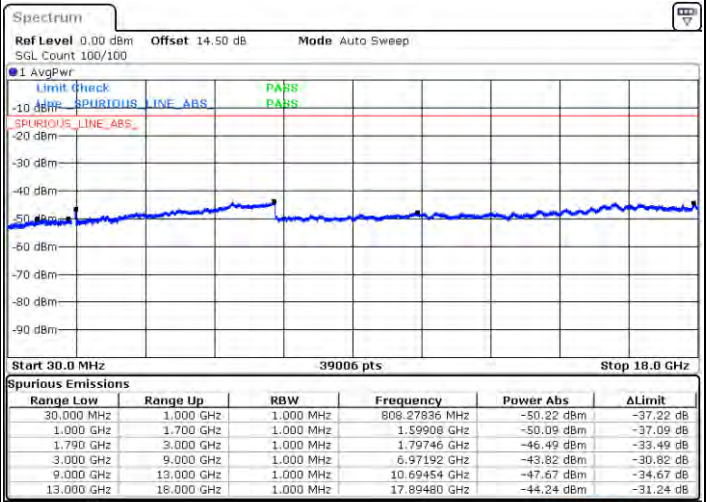

Date: 31 JAN 2021 22:22:15

Date: 31 JAN 2021 22:22:12

Lowest Channel / FullIRB

N/A

Date: 31 JAN 2021 22:19:54

LTE Band 66C / 5MHz+20MHz

64QAM

Middle Channel / 1RB0 and 1RB9

Middle Channel / 1RB24 and 1RB0

Date: 2021/01/20 22:45:10

Date: 2021/01/20 22:51:30

Middle Channel / FullRB

N/A

Date: 2021/01/20 22:44:11

LTE Band 66C / 5MHz+20MHz

64QAM

Highest Channel / 1RB0 and 1RB99

Highest Channel / 1RB24 and 1RB0

Date: 2021/04/21 21:01:04

Date: 2021/04/21 23:48:12

Highest Channel / FullIRB

N/A

Date: 2021/04/21 22:59:03

LTE Band 66C / 10MHz+15MHz