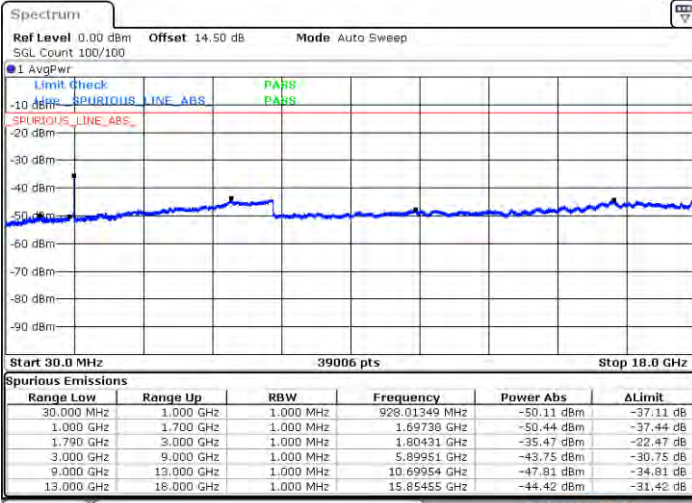

LTE Band 66C / 20MHz+15MHz

QPSK

Lowest Channel / 1RB0 and 1RB74

Lowest Channel / 1RB99 and 1RB0

Date: 2021/04/31:46

Date: 2021/04/31:10

Lowest Channel / FullRB

N/A

Date: 2021/04/20:47

LTE Band 66C / 20MHz+15MHz

QPSK

Middle Channel / 1RB0 and 1RB74

Middle Channel / 1RB99 and 1RB0

Date: 2021/04/08:19

Date: 2021/04/08:20

Middle Channel / FullIRB

N/A

Date: 2021/04/08:53

LTE Band 66C / 20MHz+15MHz

QPSK

Highest Channel / 1RB0 and 1RB74

Highest Channel / 1RB99 and 1RB0

Date: 2021/05/11 11:46

Date: 2021/05/11 11:45

Highest Channel / FullIRB

N/A

Date: 2021/05/11 11:45

LTE Band 66C / 20MHz+20MHz

QPSK

Lowest Channel / 1RB0 and 1RB99

Lowest Channel / 1RB99 and 1RB0

Date: 4.JAN.2021 00:02:04