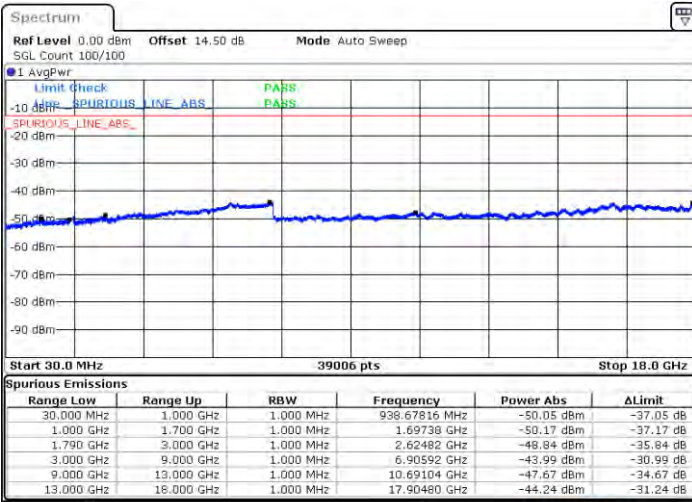

Highest Channel / FullIRB

N/A

Date: 2021/05/11 11:45

LTE Band 66C / 20MHz+20MHz

QPSK

Lowest Channel / 1RB0 and 1RB99

Lowest Channel / 1RB99 and 1RB0

Date: 4.JAN.2021 00:02:04

Date: 4.JAN.2021 00:04:04

Lowest Channel / FullIRB

N/A

Date: 3.JAN.2021 23:52:04

LTE Band 66C / 20MHz+20MHz

QPSK

MiddleChannel / 1RB0 and 1RB99

Middle Channel / 1RB99 and 1RB0

Date: 4.JAN.2021 00:31:59

Date: 4.JAN.2021 00:32:54

Middle Channel / FullIRB

N/A

Date: 4.JAN.2021 00:33:54

LTE Band 66C / 20MHz+20MHz

QPSK

Highest Channel / 1RB0 and 1RB99

Highest Channel / 1RB99 and 1RB0

Date: 4.JAN.2021 00:55:16

Date: 4.JAN.2021 00:57:04

Highest Channel / FullIRB

N/A

Date: 4.JAN.2021 00:37:44

LTE Band 66C / 5MHz+20MHz

16QAM