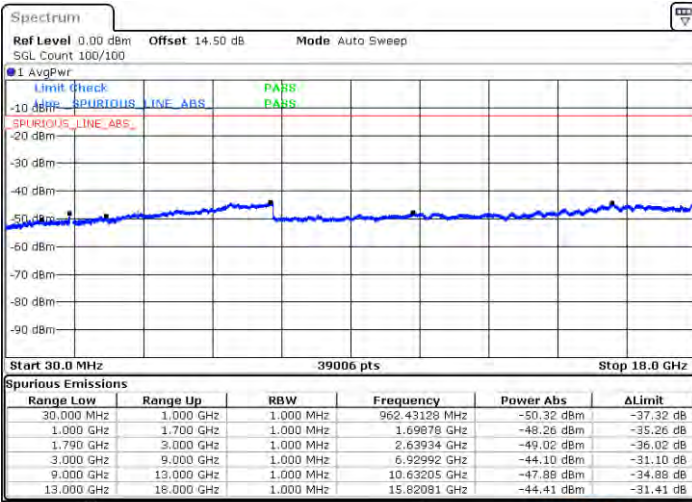

Lowest Channel / 1RB99 and 1RB0

Date: 2021/01/10 01:10:16

Date: 2021/01/10 01:12:31

Lowest Channel / FullIRB

N/A

Date: 2021/01/10 00:59:50

LTE Band 66C / 20MHz+10MHz

QPSK

Middle Channel / 1RB0 and 1RB49

Middle Channel / 1RB99 and 1RB0

Date: 2021/01/25 12:12

Date: 2021/01/26 13:30

Middle Channel / FullIRB

N/A

Date: 2021/01/16 14:40

LTE Band 66C / 20MHz+10MHz

QPSK

Highest Channel / 1RB0 and 1RB49

Highest Channel / 1RB99 and 1RB0

Date: 2021/01/20 01:49:40

Date: 2021/01/20 01:52:22

Highest Channel / FullRB

N/A

Date: 2021/01/20 01:59:51

LTE Band 66C / 20MHz+15MHz

QPSK

Lowest Channel / 1RB0 and 1RB74

Lowest Channel / 1RB99 and 1RB0

Date: 2021/04/31:46

Date: 2021/04/31:10

Lowest Channel / FullRB

N/A