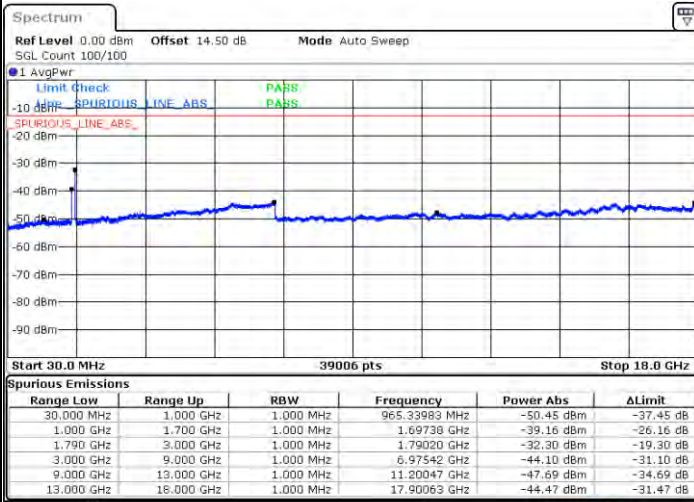

Lowest Channel / 1RB74 and 1RB0

Date: 2, JAN, 2021 22:48:26

Date: 2, JAN, 2021 22:58:46

Lowest Channel / FullIRB

N/A

Date: 2, JAN, 2021 22:45:29

LTE Band 66C / 15MHz+10MHz

64QAM

Middle Channel / 1RB0 and 1RB49

Middle Channel / 1RB74 and 1RB0

Date: 2.7AN.2021 21:08:50

Date: 2.7AN.2021 23:16:17

Middle Channel / FullIRB

N/A

Date: 2.7AN.2021 23:07:39

LTE Band 66C / 15MHz+10MHz