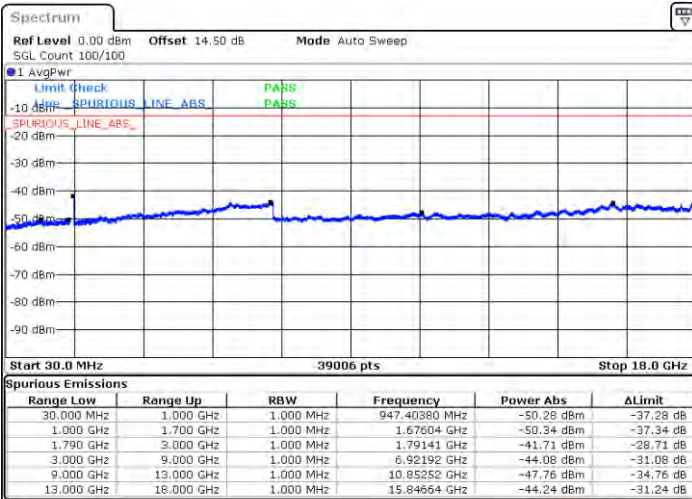

Date: 2021/01/21 22:56:00

LTE Band 66C / 10MHz+15MHz

16QAM

Lowest Channel / 1RB0 and 1RB74

Lowest Channel / 1RB49 and 1RB0

Date: 2.7AN.2021 21:40:27

Date: 2.7AN.2021 21:47:04

Lowest Channel / FullIRB

N/A

Date: 2.7AN.2021 21:31:40

LTE Band 66C / 10MHz+15MHz

16QAM

MiddleChannel / 1RB0 and 1RB74

Middle Channel / 1RB49 and 1RB0

Date: 2.JAN.2021 21:57:04

Date: 2.JAN.2021 22:00:58

Middle Channel / FullIRB

N/A

Date: 2.JAN.2021 21:53:13

LTE Band 66C / 10MHz+15MHz

16QAM

Highest Channel / 1RB0 and 1RB74

Highest Channel / 1RB49 and 1RB0

Date: 2.JAN.2021 22:31:23

Date: 2.JAN.2021 22:35:31

Highest Channel / FullIRB

N/A

Date: 2.JAN.2021 22:08:59

LTE Band 66C / 10MHz+20MHz

16QAM

Lowest Channel / 1RB0 and 1RB99

Lowest Channel / 1RB49 and 1RB0