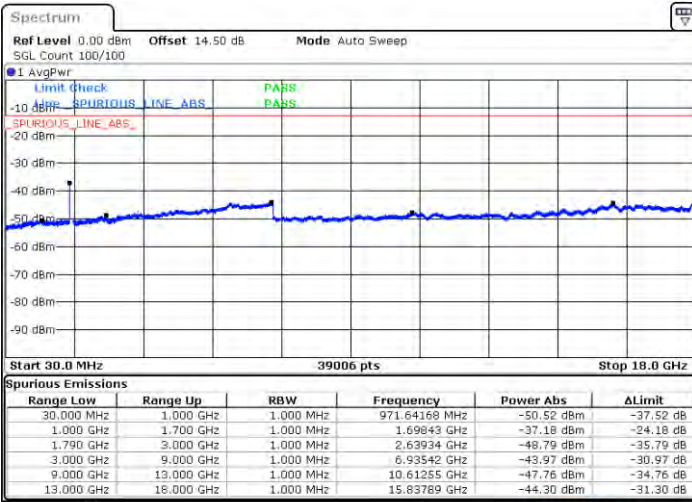

LTE Band 66C / 5MHz+20MHz

16QAM

Highest Channel / 1RB0 and 1RB99

Highest Channel / 1RB24 and 1RB0

Date: 2021/01/21 21:01:00

Date: 2021/01/21 23:47:00

Highest Channel / FullRB

N/A

Date: 2021/01/21 22:56:00

LTE Band 66C / 10MHz+15MHz

16QAM

Lowest Channel / 1RB0 and 1RB74

Lowest Channel / 1RB49 and 1RB0

Date: 2.7AN.2021 21:40:27

Date: 2.7AN.2021 21:47:04

Lowest Channel / FullIRB

N/A

Date: 2.7AN.2021 21:31:40

LTE Band 66C / 10MHz+15MHz

16QAM

MiddleChannel / 1RB0 and 1RB74

Middle Channel / 1RB49 and 1RB0

Date: 2.JAN.2021 21:57:04

Date: 2.JAN.2021 22:00:58

Middle Channel / FullIRB

N/A

Date: 2.JAN.2021 21:53:13

LTE Band 66C / 10MHz+15MHz

16QAM

Highest Channel / 1RB0 and 1RB74

Highest Channel / 1RB49 and 1RB0

Date: 2.JAN.2021 22:31:23