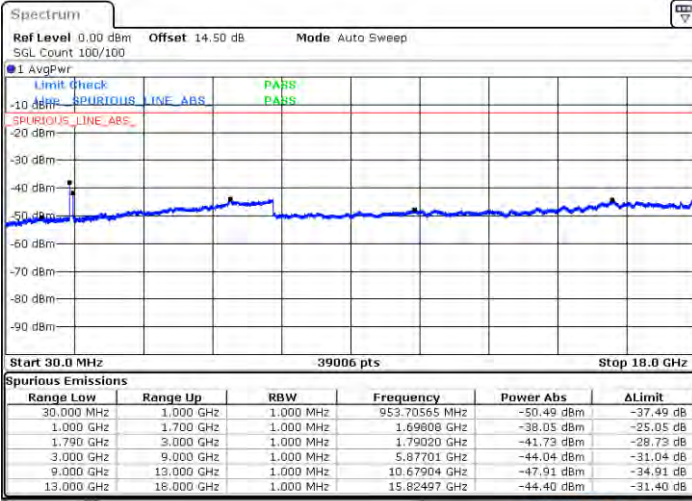

N/A

Date: 2021/01/03 15:04

LTE Band 66C / 20MHz+5MHz

QPSK

Lowest Channel / 1RB0 and 1RB24

Lowest Channel / 1RB99 and 1RB0

Date: 21 JAN 2021 05:14:09

Date: 21 JAN 2021 05:40:59

Lowest Channel / FullIRB

N/A

Date: 21 JAN 2021 05:32:42

LTE Band 66C / 20MHz+5MHz

QPSK

Middle Channel / 1RB0 and 1RB24

Middle Channel / 1RB99 and 1RB0

Date: 2021/05/19 05:49:03

Date: 2021/05/19 05:49:59

Middle Channel / FullIRB

N/A

Date: 2021/05/19 05:48:53

LTE Band 66C / 20MHz+5MHz

QPSK

Highest Channel / 1RB0 and 1RB24

Highest Channel / 1RB99 and 1RB0

Date: 21 JAN 2021 06:02:22

Date: 21 JAN 2021 06:01:58

Highest Channel / FullIRB

N/A

Date: 21 JAN 2021 06:54:12

LTE Band 66C / 20MHz+10MHz

QPSK

Lowest Channel / 1RB0 and 1RB49