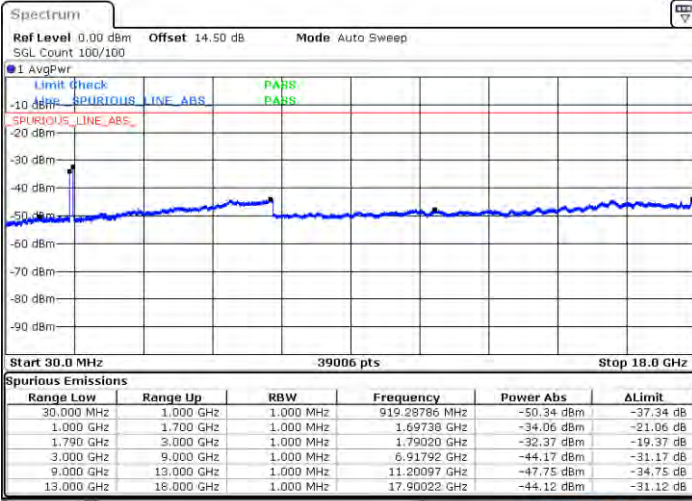

Highest Channel / 1RB0 and 1RB99

Highest Channel / 1RB24 and 1RB0

Date: 2021/04/21 21:01:04

Date: 2021/04/21 23:48:12

Highest Channel / FullIRB

N/A

Date: 2021/04/21 22:59:03

LTE Band 66C / 10MHz+15MHz

64QAM

Lowest Channel / 1RB0 and 1RB74

Lowest Channel / 1RB49 and 1RB0

Date: 27 JAN 2021 21:38:39

Date: 27 JAN 2021 21:40:13

Lowest Channel / FullIRB

N/A

Date: 27 JAN 2021 21:34:49

LTE Band 66C / 10MHz+15MHz

64QAM

MiddleChannel / 1RB0 and 1RB74

Middle Channel / 1RB49 and 1RB0

Date: 2. JAN. 2021 21:55:47

Date: 2. JAN. 2021 22:01:52

Middle Channel / FullIRB

N/A