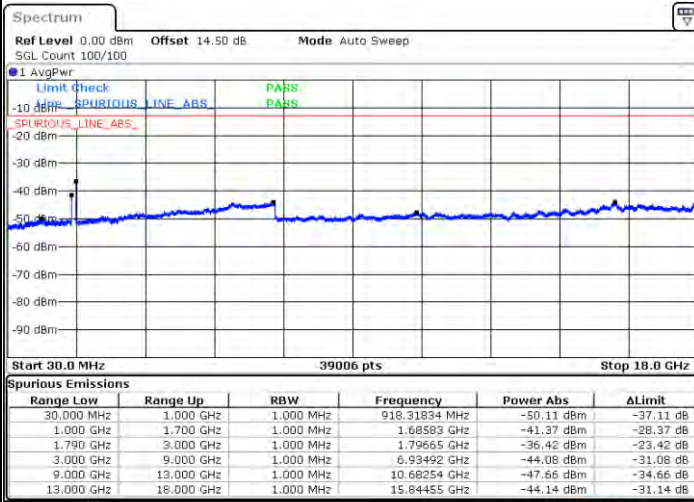

Date: 2.JAN.2021 22:35:31

Highest Channel / FullIRB

N/A

Date: 2.JAN.2021 22:08:59

LTE Band 66C / 10MHz+20MHz

16QAM

Lowest Channel / 1RB0 and 1RB99

Lowest Channel / 1RB49 and 1RB0

Date: 2021/04/21 00:20:29

Date: 2021/04/21 00:25:43

Lowest Channel / FullIRB

N/A

Date: 2021/04/21 00:14:30

LTE Band 66C / 10MHz+20MHz

16QAM

Middle Channel / 1RB0 and 1RB99

Middle Channel / 1RB49 and 1RB0

Date: 2021/04/21 00:34:42

Date: 2021/04/21 00:38:11

Middle Channel / FullIRB

N/A

Date: 2021/04/21 00:31:04

LTE Band 66C / 10MHz+20MHz

16QAM

Highest Channel / 1RB0 and 1RB99

Highest Channel / 1RB49 and 1RB0

Date: 2021/04/21 00:48:37

Date: 2021/04/21 00:51:03

Highest Channel / FullIRB

N/A

Date: 2021/04/21 00:44:39

LTE Band 66C / 15MHz+10MHz