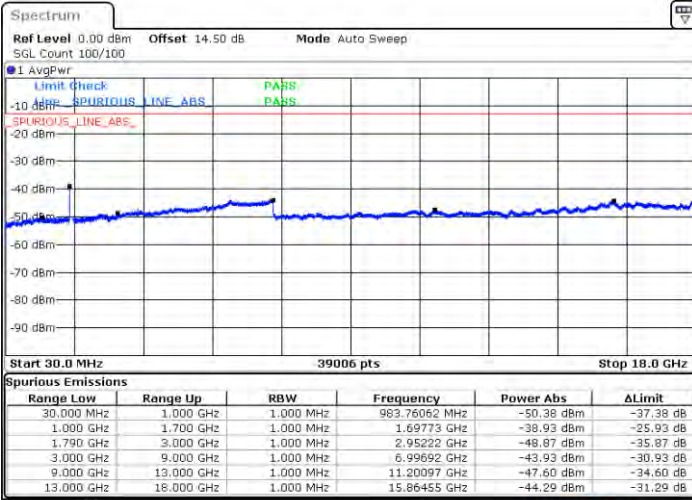

Date: 4.JAN.2021 00:31:59

Date: 4.JAN.2021 00:32:54

Middle Channel / FullIRB

N/A

Date: 4.JAN.2021 00:33:54

LTE Band 66C / 20MHz+20MHz

QPSK

Highest Channel / 1RB0 and 1RB99

Highest Channel / 1RB99 and 1RB0

Date: 4.JAN.2021 00:55:16

Date: 4.JAN.2021 00:57:04

Highest Channel / FullIRB

N/A

Date: 4.JAN.2021 00:37:44

LTE Band 66C / 5MHz+20MHz

16QAM

Lowest Channel / 1RB0 and 1RB99

Lowest Channel / 1RB24 and 1RB0

Date: 2021.07.01 22:24:03

Date: 2021.07.01 22:29:41

Lowest Channel / FullIRB

N/A

Date: 2021.07.01 22:18:02

LTE Band 66C / 5MHz+20MHz

LTE Band 66C / 5MHz+20MHz

16QAM

Highest Channel / 1RB0 and 1RB99

Highest Channel / 1RB24 and 1RB0

Date: 2021/01/21 21:01:00

Date: 2021/01/21 23:47:00

Highest Channel / FullRB

N/A