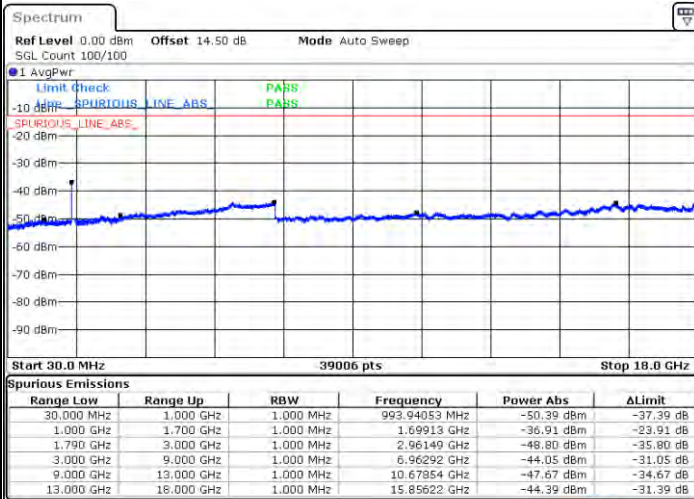

Date: 2. JAN. 2021 21:54:31

LTE Band 66C / 10MHz+15MHz

64QAM

Highest Channel / 1RB0 and 1RB74

Highest Channel / 1RB49 and 1RB0

Date: 2, JAN, 2021 22:28:24

Date: 2, JAN, 2021 22:37:41

Highest Channel / FullIRB

N/A

Date: 2, JAN, 2021 22:12:03

LTE Band 66C / 10MHz+20MHz

64QAM

Lowest Channel / 1RB0 and 1RB99

Lowest Channel / 1RB49 and 1RB0

Date: 2021/01/20 00:16:28

Date: 2021/01/20 00:27:41

Lowest Channel / FullIRB

N/A

Date: 2021/01/20 00:16:00

LTE Band 66C / 10MHz+20MHz

64QAM

Middle Channel / 1RB0 and 1RB9

Middle Channel / 1RB49 and 1RB0

Date: 2021/04/21 00:11:35