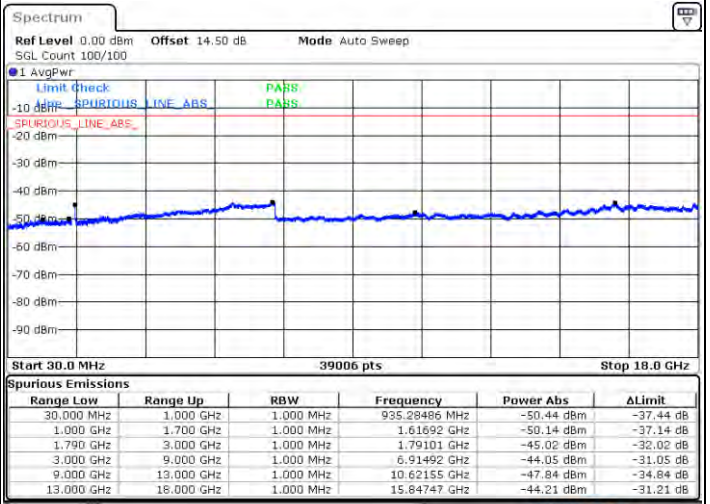

Date: 2021-01-09 02:37:11

Date: 2021-01-09 02:43:20

Highest Channel / FullIRB

N/A

Date: 2021-01-09 02:11:09

LTE Band 66C / 15MHz+20MHz

16QAM

Lowest Channel / 1RB0 and 1RB99

Lowest Channel / 1RB74 and 1RB0

Date: 2021/03/08:19

Date: 2021/03/11:12

Lowest Channel / FullIRB

N/A

Date: 2021/03/08:26

LTE Band 66C / 15MHz+20MHz

16QAM

Middle Channel / 1RB0 and 1RB9

Middle Channel / 1RB74 and 1RB0

Date: 2021/03/31 19:19

Date: 2021/03/31 20:28

Middle Channel / FullIRB

N/A

Date: 2021/03/31 19:44

LTE Band 66C / 15MHz+20MHz