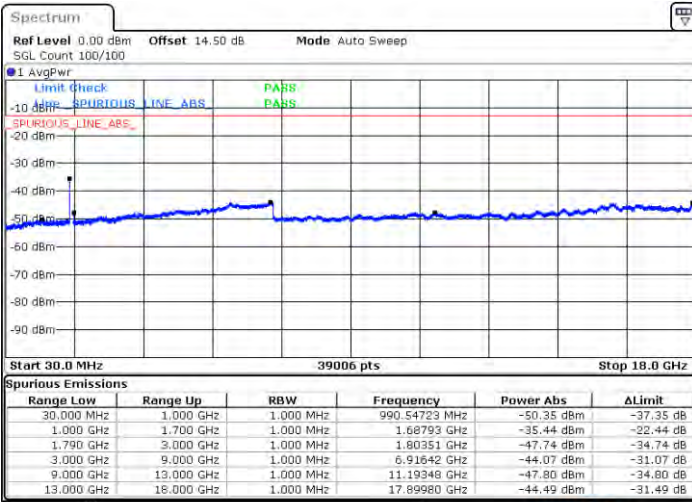

LTE Band 66C / 5MHz+20MHz

16QAM

Highest Channel / 1RB0 and 1RB99

Highest Channel / 1RB24 and 1RB0

Date: 2021/01/21 21:01:00

Date: 2021/01/21 23:47:00

Highest Channel / FullRB

N/A

Date: 2021/01/21 22:56:00

LTE Band 66C / 10MHz+15MHz

16QAM

Lowest Channel / 1RB0 and 1RB74

Lowest Channel / 1RB49 and 1RB0

Date: 2.7AN.2021 21:40:27

Date: 2.7AN.2021 21:47:04

Lowest Channel / FullIRB

Middle Channel / FullIRB

N/A

Date: 2.JAN.2021 21:53:13

LTE Band 66C / 10MHz+15MHz

16QAM

Highest Channel / 1RB0 and 1RB74

Highest Channel / 1RB49 and 1RB0

Date: 2.JAN.2021 22:31:23