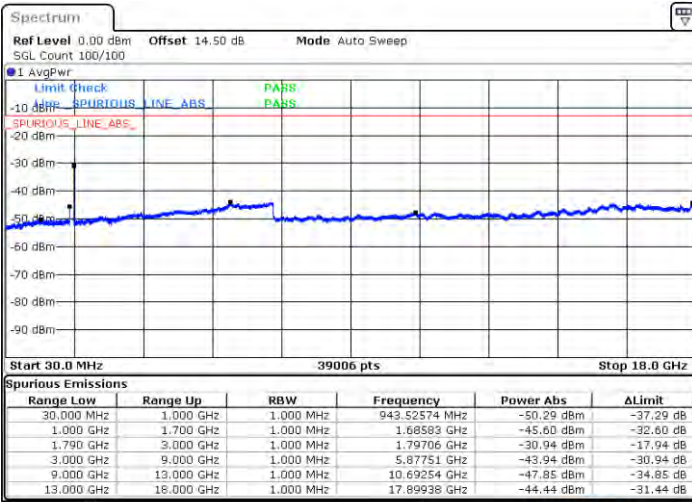

N/A

Date: 2, JAN, 2021 22:12:03

LTE Band 66C / 10MHz+20MHz

64QAM

Lowest Channel / 1RB0 and 1RB99

Lowest Channel / 1RB49 and 1RB0

Date: 2021/01/20 00:16:28

Date: 2021/01/20 00:27:41

Lowest Channel / FullIRB

N/A

Date: 2021/01/20 00:16:00

LTE Band 66C / 10MHz+20MHz

64QAM

Middle Channel / 1RB0 and 1RB9

Middle Channel / 1RB49 and 1RB0

Date: 2021/04/21 00:11:35

Date: 2021/04/21 00:30:56

Middle Channel / FullRB

N/A

Date: 2021/04/21 00:22:17

LTE Band 66C / 10MHz+20MHz

64QAM

Highest Channel / 1RB0 and 1RB99

Highest Channel / 1RB49 and 1RB0