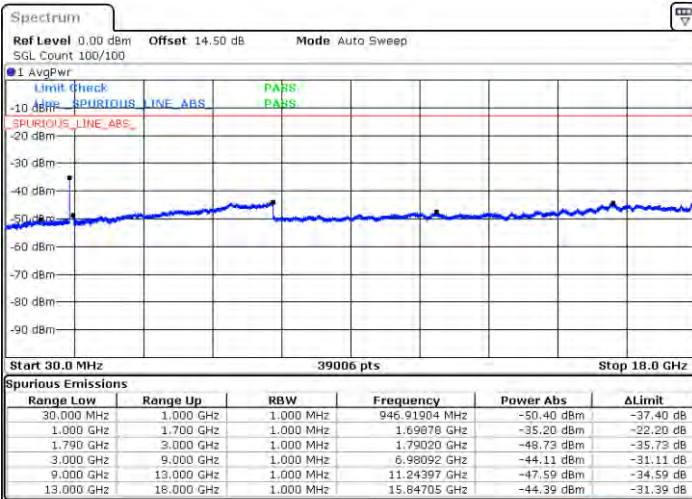

Date: 2021-01-09 02:37:11

Date: 2021-01-09 02:43:20

Highest Channel / FullIRB

N/A

Date: 2021-01-09 02:11:09

LTE Band 66C / 15MHz+20MHz

16QAM

Lowest Channel / 1RB0 and 1RB99

Lowest Channel / 1RB74 and 1RB0

Date: 2021/03/08:19

Date: 2021/03/11:12

Lowest Channel / FullIRB

N/A

Date: 2021/03/08:26

LTE Band 66C / 15MHz+20MHz

16QAM

Middle Channel / 1RB0 and 1RB9

Middle Channel / 1RB74 and 1RB0

Date: 2021/03/31 19:19

Date: 2021/03/31 20:28

Middle Channel / FullIRB

N/A

Date: 2021/03/31 19:44

LTE Band 66C / 15MHz+20MHz