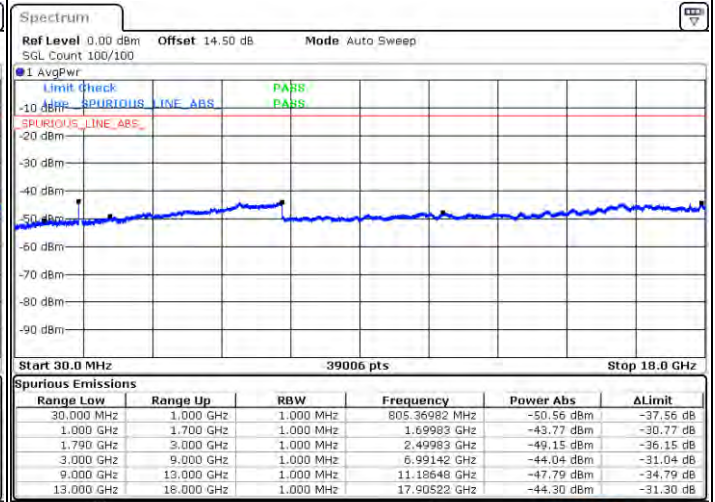

Date: 2. JAN. 2021 21:54:31

LTE Band 66C / 10MHz+15MHz

64QAM

Highest Channel / 1RB0 and 1RB74

Highest Channel / 1RB49 and 1RB0

Date: 2, JAN, 2021 22:28:24

Date: 2, JAN, 2021 22:37:41

Highest Channel / FullIRB

N/A

Date: 2, JAN, 2021 22:12:03

LTE Band 66C / 10MHz+20MHz

64QAM

Lowest Channel / 1RB0 and 1RB99

Lowest Channel / 1RB49 and 1RB0

Date: 2021/01/20 00:16:28

Date: 2021/01/20 00:27:41

Lowest Channel / FullIRB

N/A

Date: 2021/01/20 00:16:00

LTE Band 66C / 10MHz+20MHz

64QAM

Middle Channel / 1RB0 and 1RB9

Middle Channel / 1RB49 and 1RB0

Date: 2021/04/21 00:11:35