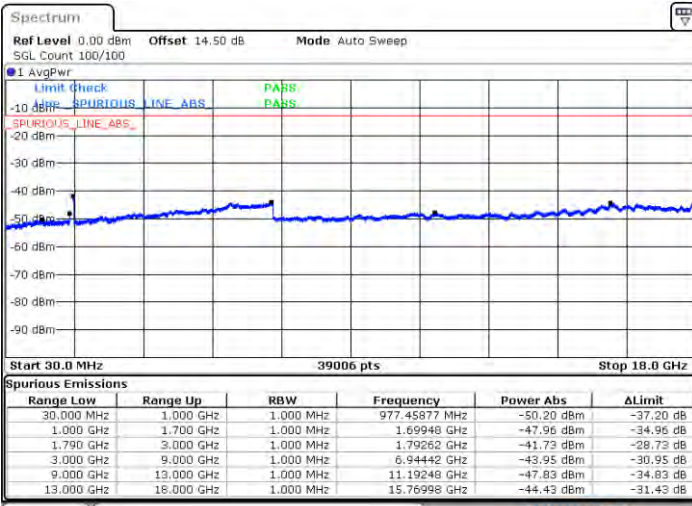

LTE Band 66C / 15MHz+20MHz

QPSK

Middle Channel / 1RB0 and 1RB9

Middle Channel / 1RB74 and 1RB0

Date: 2021/03/31 09:19

Date: 2021/03/31 09:33

Middle Channel / FullRB

N/A

Date: 2021/03/31 09:23

LTE Band 66C / 15MHz+20MHz

QPSK

Highest Channel / 1RB0 and 1RB99

Highest Channel / 1RB74 and 1RB0

Date: 2021/01/04 09:00

Date: 2021/01/04 10:52

Highest Channel / FullIRB

N/A

Date: 2021/01/03 15:04

LTE Band 66C / 20MHz+5MHz

QPSK

Lowest Channel / 1RB0 and 1RB24

Lowest Channel / 1RB99 and 1RB0

Date: 21 JAN 2021 05:14:09

Date: 21 JAN 2021 05:40:59

Lowest Channel / FullIRB

N/A

Date: 21 JAN 2021 05:32:42

LTE Band 66C / 20MHz+5MHz

QPSK

Middle Channel / 1RB0 and 1RB24

Middle Channel / 1RB99 and 1RB0

Date: 2021/05/19 05:49:03