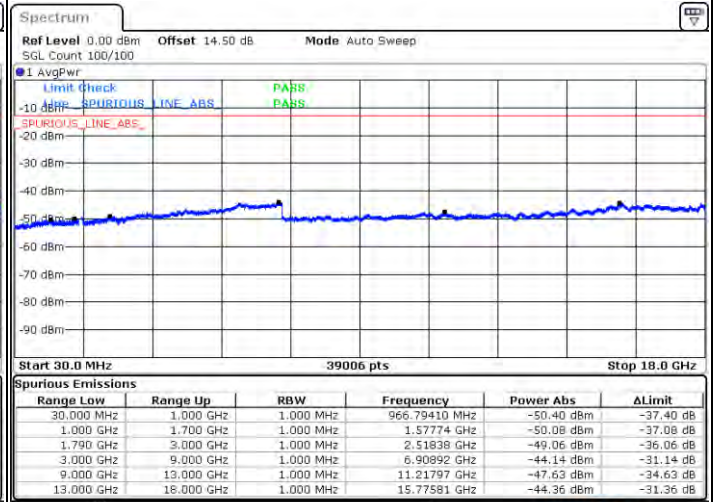

Date: 2021/01/20 00:47:30

Date: 2021/01/20 00:55:50

Highest Channel / FullIRB

N/A

Date: 2021/01/20 00:46:01

LTE Band 66C / 15MHz+10MHz

64QAM

Lowest Channel / 1RB0 and 1RB49

Lowest Channel / 1RB74 and 1RB0

Date: 2, JAN, 2021 22:48:26

Date: 2, JAN, 2021 22:58:46

Lowest Channel / FullIRB

N/A

Date: 2, JAN, 2021 22:45:29

LTE Band 66C / 15MHz+10MHz

64QAM

Middle Channel / 1RB0 and 1RB49

Middle Channel / 1RB74 and 1RB0

Date: 2.7AN.2021 21:08:50

Date: 2.7AN.2021 23:16:17

Middle Channel / FullIRB

N/A

Date: 2.7AN.2021 23:07:39

LTE Band 66C / 15MHz+10MHz