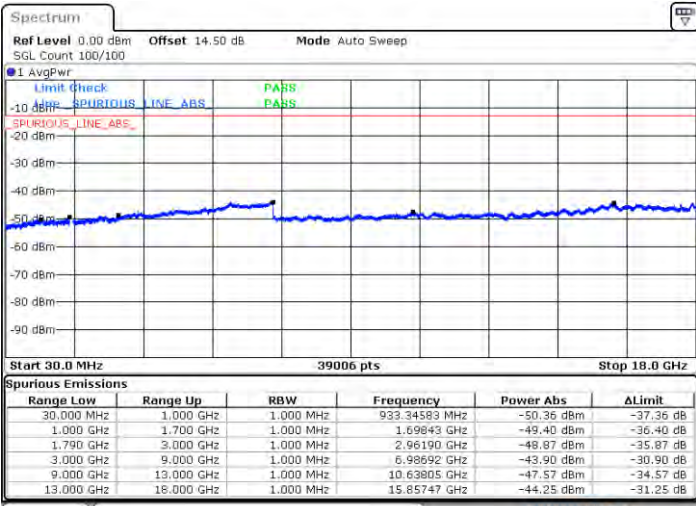

N/A

Date: 2021/04/08:53

LTE Band 66C / 20MHz+15MHz

QPSK

Highest Channel / 1RB0 and 1RB74

Highest Channel / 1RB99 and 1RB0

Date: 2021/05/11 11:46

Date: 2021/05/11 11:45

Highest Channel / FullIRB

N/A

Date: 2021/05/11 11:45

LTE Band 66C / 20MHz+20MHz

QPSK

Lowest Channel / 1RB0 and 1RB99

Lowest Channel / 1RB99 and 1RB0

Date: 4.JAN.2021 00:02:04

Date: 4.JAN.2021 00:04:04

Lowest Channel / FullIRB

N/A

Date: 3.JAN.2021 23:52:04

LTE Band 66C / 20MHz+20MHz

QPSK

MiddleChannel / 1RB0 and 1RB99

Middle Channel / 1RB99 and 1RB0

Date: 4.JAN.2021 00:31:59

Date: 4.JAN.2021 00:32:54

Middle Channel / FullIRB

N/A

Date: 4.JAN.2021 00:33:54

LTE Band 66C / 20MHz+20MHz

QPSK

Highest Channel / 1RB0 and 1RB99