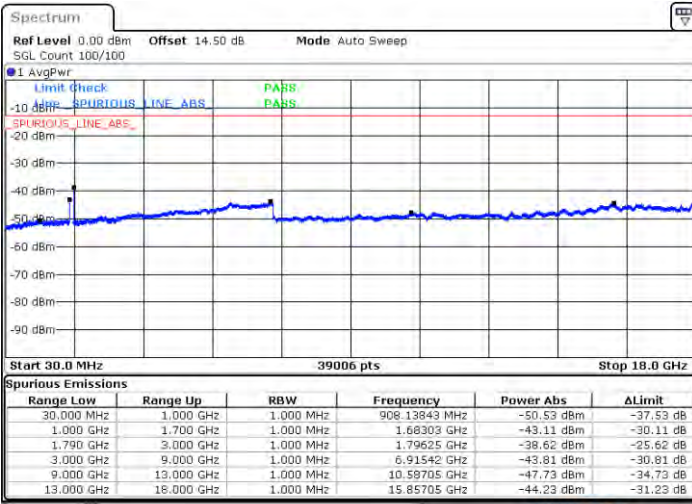

Middle Channel / FullIRB

N/A

Date: 2021/01/20 23:01:09

LTE Band 66C / 15MHz+10MHz

QPSK

Highest Channel / 1RB0 and 1RB49

Highest Channel / 1RB74 and 1RB0

Date: 2.7AN.2021 21:27:56

Date: 2.7AN.2021 21:28:58

Highest Channel / FullIRB

N/A

Date: 2.7AN.2021 21:18:00

LTE Band 66C / 15MHz+15MHz

QPSK

Lowest Channel / 1RB0 and 1RB74

Lowest Channel / 1RB74 and 1RB0

Date: 2021.01.21 02:07:06

Date: 2021.01.21 02:08:46

Lowest Channel / FullIRB

N/A

Date: 2021.01.21 01:59:47

LTE Band 66C / 15MHz+15MHz

QPSK

Middle Channel / 1RB0 and 1RB74

Highest Channel / 1RB0 and 1RB74

Highest Channel / 1RB74 and 1RB0

Date: 2021.01.21 02:39:26

Date: 2021.01.21 02:41:16

Highest Channel / FullIRB

N/A

Date: 2021.01.21 02:38:56

LTE Band 66C / 15MHz+20MHz