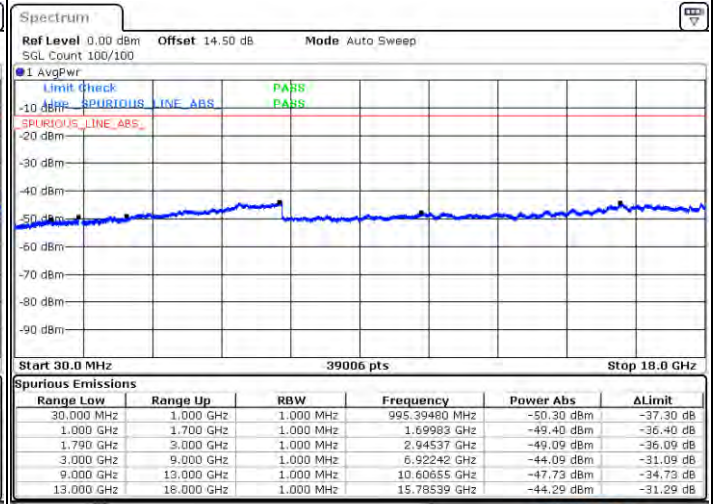

LTE Band 66C / 20MHz+5MHz

16QAM

Lowest Channel / 1RB0 and 1RB24

Lowest Channel / 1RB99 and 1RB0

Date: 2021/05/26 10:35:26

Date: 2021/05/26 10:38:33

Lowest Channel / FullIRB

N/A

Date: 2021/05/26 10:31:28

LTE Band 66C / 20MHz+5MHz

16QAM

Middle Channel / 1RB0 and 1RB24

Middle Channel / 1RB99 and 1RB0

Date: 2021/05/10 05:48:10

Date: 2021/05/10 05:50:53

Middle Channel / FullRB