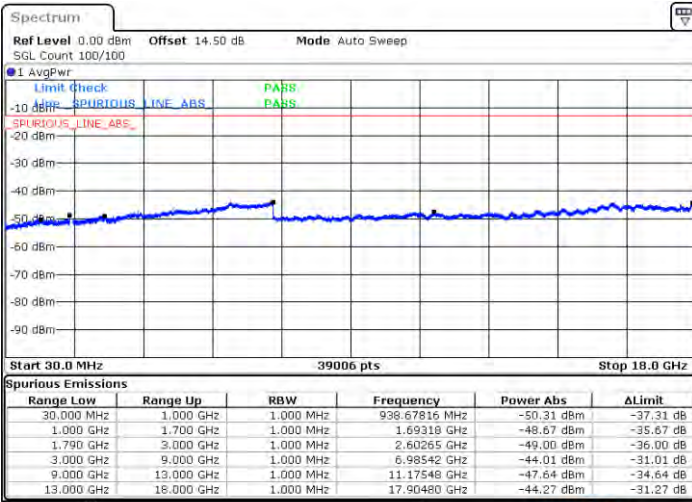

LTE Band 66C / 20MHz+15MHz

16QAM

Highest Channel / 1RB0 and 1RB74

Highest Channel / 1RB99 and 1RB0

Date: 2021/05/10:13

Date: 2021/05/10:42

Highest Channel / FullIRB

N/A

Date: 2021/04/17:33

LTE Band 66C / 20MHz+20MHz

16QAM

Lowest Channel / 1RB0 and 1RB99

Lowest Channel / 1RB99 and 1RB0

Date: 3.JAN.2021 21:59:42

Date: 4.JAN.2021 00:05:16

Lowest Channel / FullIRB