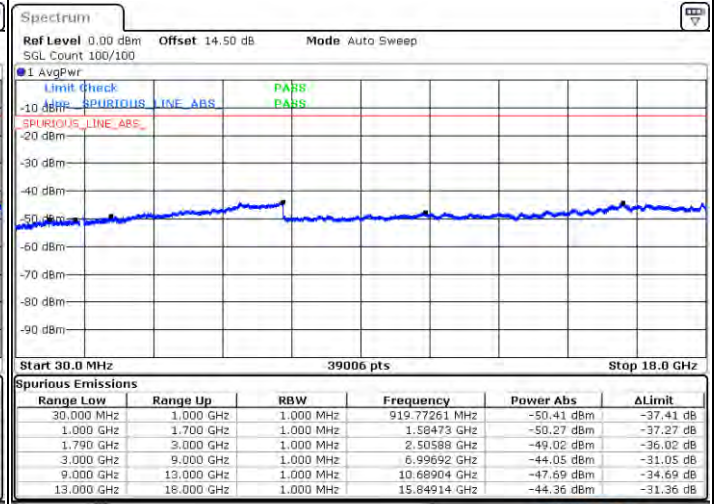

LTE Band 66C / 15MHz+15MHz

64QAM

Lowest Channel / 1RB0 and 1RB74

Lowest Channel / 1RB74 and 1RB0

Date: 2021/01/20 02:04:30

Date: 2021/01/20 02:11:34

Lowest Channel / FullRB

N/A

Date: 2021/01/20 02:02:52

LTE Band 66C / 15MHz+15MHz

64QAM

Middle Channel / 1RB0 and 1RB74

Middle Channel / 1RB74 and 1RB0

Date: 2021.01.21 02:14:49

Date: 2021.01.21 02:16:40

Middle Channel / FullRB

N/A

Date: 2021.01.21 02:17:52

LTE Band 66C / 15MHz+15MHz

64QAM

Highest Channel / 1RB0 and 1RB74

Highest Channel / 1RB74 and 1RB0

Date: 2021/02/21 02:35:39

Date: 2021/02/21 02:44:43