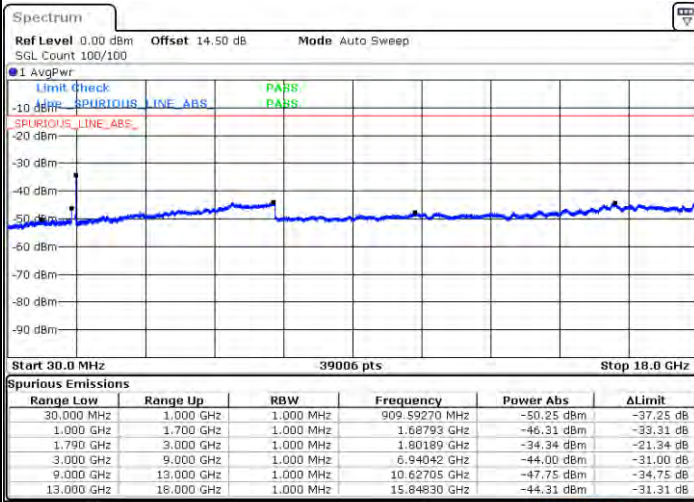

Lowest Channel / FullIRB

N/A

Date: 21 JAN 2021 05:32:42

LTE Band 66C / 20MHz+5MHz

QPSK

Middle Channel / 1RB0 and 1RB24

Middle Channel / 1RB99 and 1RB0

Date: 2021/05/19 05:49:03

Date: 2021/05/19 05:49:59

Middle Channel / FullIRB

N/A

Date: 2021/05/19 05:48:53

LTE Band 66C / 20MHz+5MHz

QPSK

Highest Channel / 1RB0 and 1RB24

Highest Channel / 1RB99 and 1RB0

Date: 21 JAN 2021 06:02:22

Date: 21 JAN 2021 06:01:58

Highest Channel / FullIRB

N/A

Date: 21 JAN 2021 06:54:12

LTE Band 66C / 20MHz+10MHz

QPSK

Lowest Channel / 1RB0 and 1RB49

Lowest Channel / 1RB99 and 1RB0

Date: 2021/01/10 01:10:16

Date: 2021/01/10 01:12:31

Lowest Channel / FullIRB

N/A

Date: 2021/01/10 00:59:50

LTE Band 66C / 20MHz+10MHz

QPSK