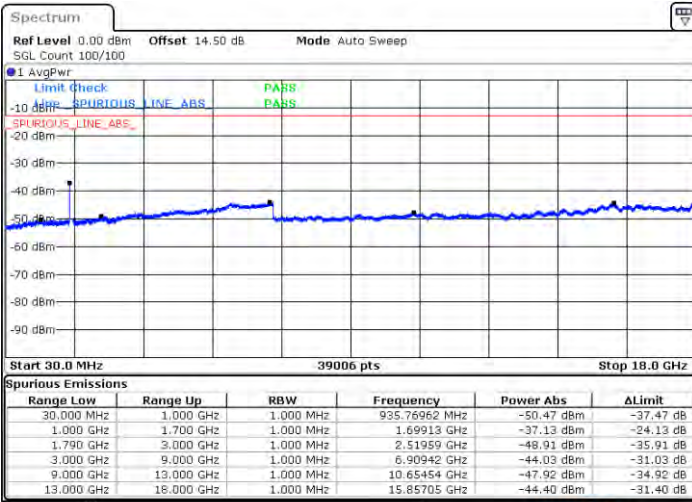

Middle Channel / FullIRB

N/A

Date: 2.JAN.2021 21:53:13

LTE Band 66C / 10MHz+15MHz

16QAM

Highest Channel / 1RB0 and 1RB74

Highest Channel / 1RB49 and 1RB0

Date: 2.JAN.2021 22:31:23

Date: 2.JAN.2021 22:35:31

Highest Channel / FullIRB

N/A

Date: 2.JAN.2021 22:08:59

LTE Band 66C / 10MHz+20MHz

16QAM

Lowest Channel / 1RB0 and 1RB99

Lowest Channel / 1RB49 and 1RB0

Date: 2021/04/21 00:20:29

Date: 2021/04/21 00:25:43

Lowest Channel / FullIRB

N/A

Date: 2021/04/21 00:14:30

LTE Band 66C / 10MHz+20MHz

16QAM

Middle Channel / 1RB0 and 1RB99