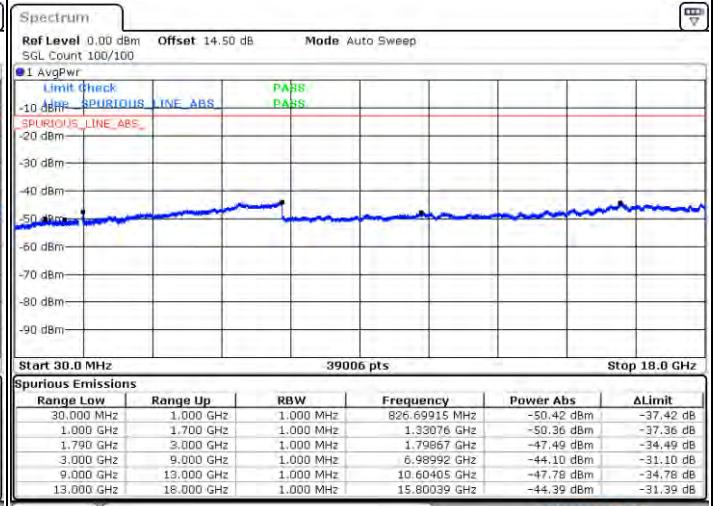

LTE Band 66C / 15MHz+20MHz

QPSK

Middle Channel / 1RB0 and 1RB9

Middle Channel / 1RB74 and 1RB0

Date: 2021/03/31 09:19

Date: 2021/03/31 09:33

Middle Channel / FullRB

N/A

Date: 2021/03/31 09:23

LTE Band 66C / 15MHz+20MHz

QPSK

Highest Channel / 1RB0 and 1RB99

Highest Channel / 1RB74 and 1RB0

Date: 2021/01/04 09:00

Date: 2021/01/04 10:52

Highest Channel / FullIRB

N/A

Date: 2021/01/03 15:04

LTE Band 66C / 20MHz+5MHz

QPSK

Lowest Channel / 1RB0 and 1RB24

Lowest Channel / 1RB99 and 1RB0

Date: 21 JAN 2021 05:14:09

Date: 21 JAN 2021 05:40:59

Lowest Channel / FullIRB

N/A

Date: 21 JAN 2021 05:32:42

LTE Band 66C / 20MHz+5MHz

QPSK

Middle Channel / 1RB0 and 1RB24

Middle Channel / 1RB99 and 1RB0

Date: 2021/05/19 05:49:03