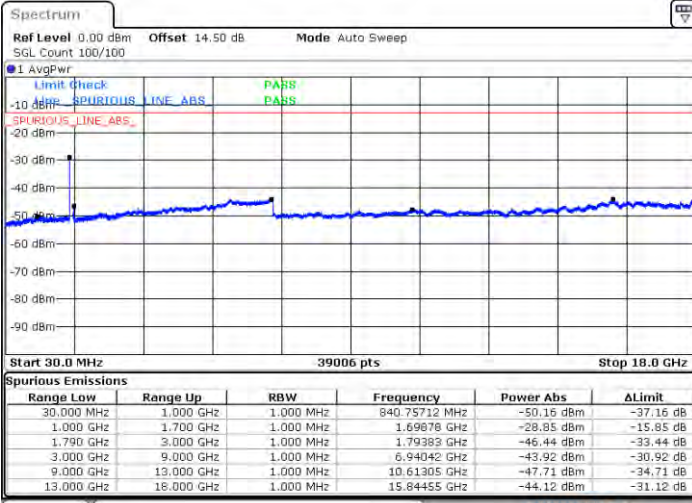

Highest Channel / FullIRB

N/A

Date: 2021/05/11 11:45

LTE Band 66C / 20MHz+20MHz

QPSK

Lowest Channel / 1RB0 and 1RB99

Lowest Channel / 1RB99 and 1RB0

Date: 4.JAN.2021 00:02:04

Date: 4.JAN.2021 00:04:04

Lowest Channel / FullIRB

N/A

Date: 3.JAN.2021 23:52:04

LTE Band 66C / 20MHz+20MHz

QPSK

MiddleChannel / 1RB0 and 1RB99

Middle Channel / 1RB99 and 1RB0

Date: 4.JAN.2021 00:31:59

Date: 4.JAN.2021 00:32:54

Middle Channel / FullIRB

N/A

Date: 4.JAN.2021 00:33:54

LTE Band 66C / 20MHz+20MHz

QPSK

Highest Channel / 1RB0 and 1RB99

Highest Channel / 1RB99 and 1RB0

Date: 4.JAN.2021 00:55:16

Date: 4.JAN.2021 00:57:04

Highest Channel / FullIRB

N/A

Date: 4.JAN.2021 00:37:44

LTE Band 66C / 5MHz+20MHz

16QAM