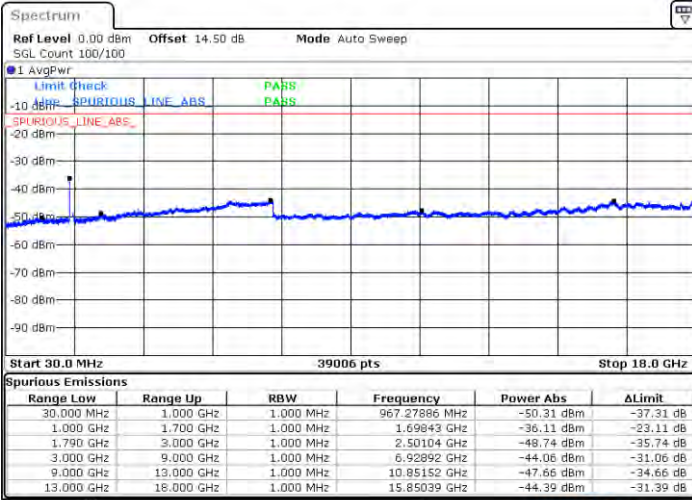

N/A

Date: 2021/05/10 05:44:02

LTE Band 66C / 20MHz+5MHz

16QAM

Highest Channel / 1RB0 and 1RB24

Highest Channel / 1RB99 and 1RB0

Date: 2021/06/06 09:28

Date: 2021/06/06 09:01

Highest Channel / FullIRB

N/A

Date: 2021/06/06 09:55

LTE Band 66C / 20MHz+10MHz

16QAM

Lowest Channel / 1RB0 and 1RB49

Lowest Channel / 1RB99 and 1RB0

Date: 2021/01/08:39

Date: 2021/01/14:40

Lowest Channel / FullIRB

N/A

Date: 2021/01/02:24

LTE Band 66C / 20MHz+10MHz

16QAM

Middle Channel / 1RB0 and 1RB49

Middle Channel / 1RB99 and 1RB0