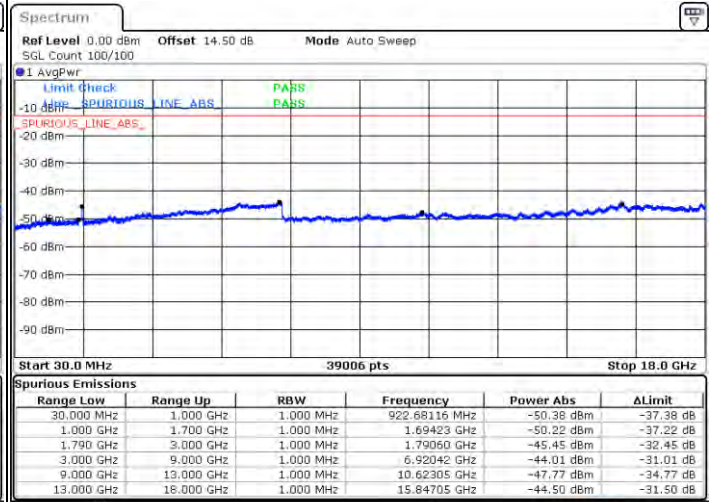

Date: 2.JAN.2021 22:35:31

Highest Channel / FullIRB

N/A

Date: 2.JAN.2021 22:08:59

LTE Band 66C / 10MHz+20MHz

16QAM

Lowest Channel / 1RB0 and 1RB99

Lowest Channel / 1RB49 and 1RB0

Date: 2021/04/21 00:20:29

Date: 2021/04/21 00:25:43

Lowest Channel / FullIRB

N/A

Date: 2021/04/21 00:14:30

LTE Band 66C / 10MHz+20MHz

16QAM

Middle Channel / 1RB0 and 1RB99

Middle Channel / 1RB49 and 1RB0

Date: 2021/04/21 00:34:42

Date: 2021/04/21 00:38:11

Middle Channel / FullIRB

N/A

Date: 2021/04/21 00:31:04

LTE Band 66C / 10MHz+20MHz

16QAM

Highest Channel / 1RB0 and 1RB99

Highest Channel / 1RB49 and 1RB0

Date: 2021/04/21 00:48:37

Date: 2021/04/21 00:51:03

Highest Channel / FullIRB

N/A

Date: 2021/04/21 00:44:39

LTE Band 66C / 15MHz+10MHz