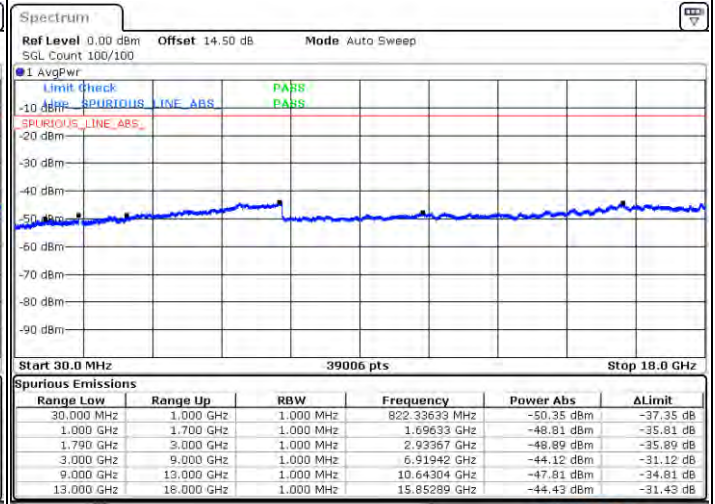

Middle Channel / FullIRB

N/A

Date: 2021/01/20 23:01:09

LTE Band 66C / 15MHz+10MHz

QPSK

Highest Channel / 1RB0 and 1RB49

Highest Channel / 1RB74 and 1RB0

Date: 2.7AN.2021 21:27:56

Date: 2.7AN.2021 21:28:58

Highest Channel / FullIRB

N/A

Date: 2.7AN.2021 21:18:00

LTE Band 66C / 15MHz+15MHz

QPSK

Lowest Channel / 1RB0 and 1RB74

Lowest Channel / 1RB74 and 1RB0

Date: 2021.01.21 02:07:06

Date: 2021.01.21 02:08:46

Lowest Channel / FullIRB

N/A

Date: 2021.01.21 01:59:47

LTE Band 66C / 15MHz+15MHz

QPSK

Middle Channel / 1RB0 and 1RB74