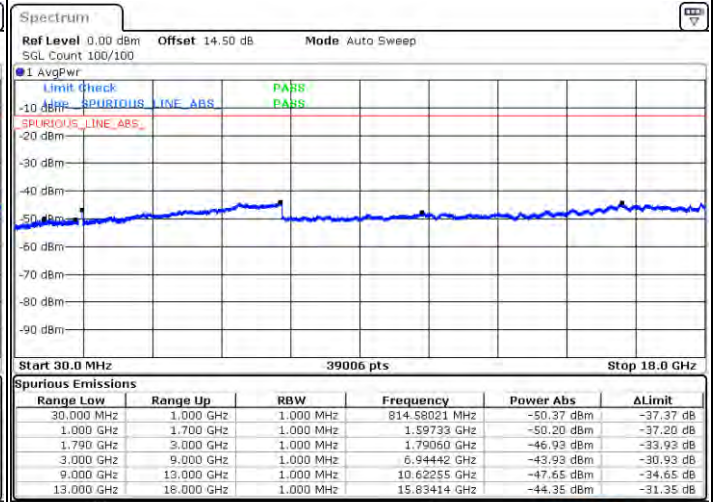

Date: 2021/05/19 05:49:59

Middle Channel / FullIRB

N/A

Date: 2021/05/19 05:48:53

LTE Band 66C / 20MHz+5MHz

QPSK

Highest Channel / 1RB0 and 1RB24

Highest Channel / 1RB99 and 1RB0

Date: 21 JAN 2021 06:02:22

Date: 21 JAN 2021 06:01:58

Highest Channel / FullIRB

N/A

Date: 21 JAN 2021 06:54:12

LTE Band 66C / 20MHz+10MHz

QPSK

Lowest Channel / 1RB0 and 1RB49

Lowest Channel / 1RB99 and 1RB0

Date: 2021/01/10 01:10:16

Date: 2021/01/10 01:12:31

Lowest Channel / FullIRB

N/A

Date: 2021/01/10 00:59:50

LTE Band 66C / 20MHz+10MHz

QPSK

Middle Channel / 1RB0 and 1RB49

Middle Channel / 1RB99 and 1RB0

Date: 2021/01/25 12:12

Date: 2021/01/26 13:30

Middle Channel / FullIRB

N/A

Date: 2021/01/16 14:40

LTE Band 66C / 20MHz+10MHz