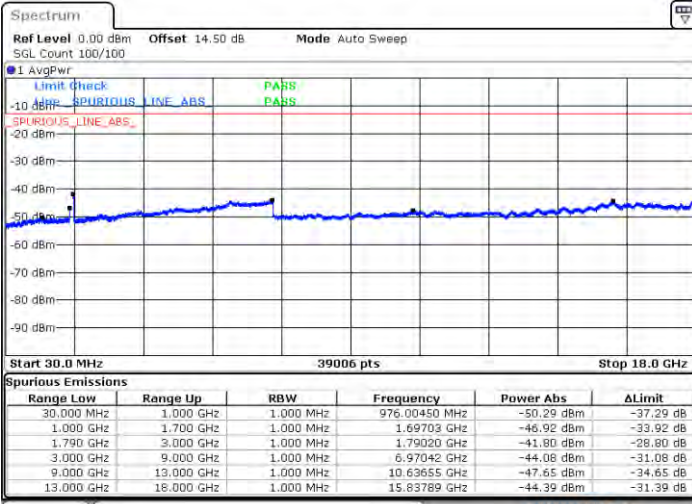

LTE Band 66C / 20MHz+15MHz

QPSK

Lowest Channel / 1RB0 and 1RB74

Lowest Channel / 1RB99 and 1RB0

Date: 2021/04/31:46

Date: 2021/04/31:10

Lowest Channel / FullRB

N/A

Date: 2021/04/20:47

LTE Band 66C / 20MHz+15MHz

QPSK

Middle Channel / 1RB0 and 1RB74

Middle Channel / 1RB99 and 1RB0

Date: 2021/04/08:19

Date: 2021/04/08:20

Middle Channel / FullIRB

N/A

Date: 2021/04/08:53

LTE Band 66C / 20MHz+15MHz

QPSK

Highest Channel / 1RB0 and 1RB74

Highest Channel / 1RB99 and 1RB0

Date: 2021/05/11 11:46

Date: 2021/05/11 11:45

Highest Channel / FullIRB

N/A

Date: 2021/05/11 11:45

LTE Band 66C / 20MHz+20MHz

QPSK

Lowest Channel / 1RB0 and 1RB99

Lowest Channel / 1RB99 and 1RB0

Date: 4.JAN.2021 00:02:04