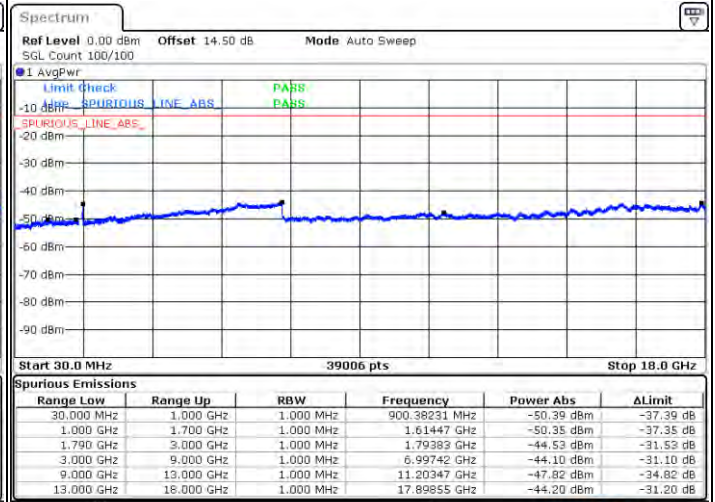

Middle Channel / FullIRB

N/A

Date: 2.JAN.2021 21:53:13

LTE Band 66C / 10MHz+15MHz

16QAM

Highest Channel / 1RB0 and 1RB74

Highest Channel / 1RB49 and 1RB0

Date: 2.JAN.2021 22:31:23

Date: 2.JAN.2021 22:35:31

Highest Channel / FullIRB

N/A

Date: 2.JAN.2021 22:08:59

LTE Band 66C / 10MHz+20MHz

16QAM

Lowest Channel / 1RB0 and 1RB99

Lowest Channel / 1RB49 and 1RB0