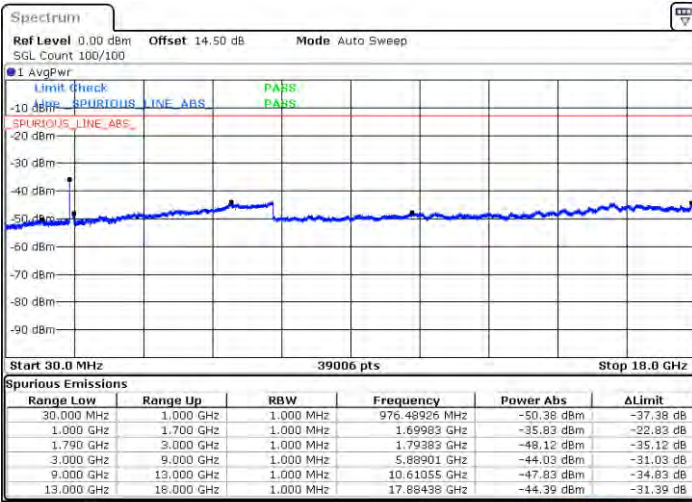

Highest Channel / 1RB0 and 1RB74

Highest Channel / 1RB74 and 1RB0

Date: 2021.01.21 02:39:26

Date: 2021.01.21 02:41:16

Highest Channel / FullIRB

N/A

Date: 2021.01.21 02:38:56

LTE Band 66C / 15MHz+20MHz

QPSK

Lowest Channel / 1RB0 and 1RB99

Lowest Channel / 1RB74 and 1RB0

Date: 2021/03/10 10:00

Date: 2021/03/11 11:58

Lowest Channel / FullIRB

N/A

Date: 2021/03/01 11:36

LTE Band 66C / 15MHz+20MHz

QPSK

Middle Channel / 1RB0 and 1RB9

Middle Channel / 1RB74 and 1RB0

Date: 2021/03/31 09:19

Date: 2021/03/31 09:33

Middle Channel / FullRB

N/A

Date: 2021/03/31 09:23

LTE Band 66C / 15MHz+20MHz

QPSK

Highest Channel / 1RB0 and 1RB99

Highest Channel / 1RB74 and 1RB0

Date: 2021/01/04 09:00

Date: 2021/01/04 10:52

Highest Channel / FullIRB