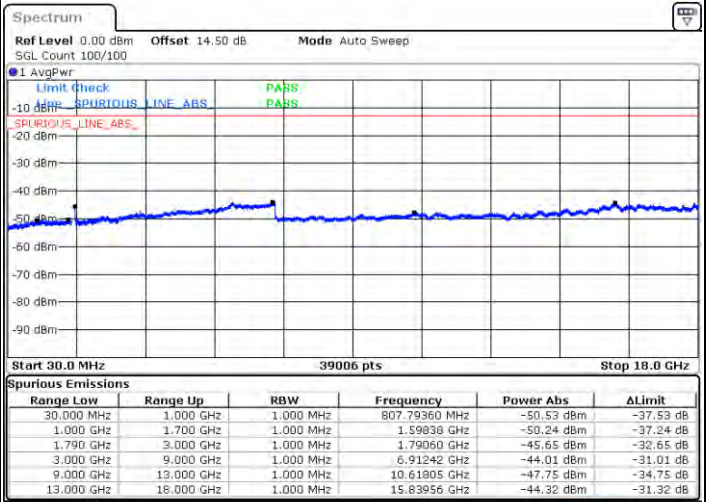

N/A

Date: 2, JAN, 2021 22:12:03

LTE Band 66C / 10MHz+20MHz

64QAM

Lowest Channel / 1RB0 and 1RB99

Lowest Channel / 1RB49 and 1RB0

Date: 2021/01/20 00:16:28

Date: 2021/01/20 00:27:41

Lowest Channel / FullIRB

N/A

Date: 2021/01/20 00:16:00

LTE Band 66C / 10MHz+20MHz

64QAM

Middle Channel / 1RB0 and 1RB9

Middle Channel / 1RB49 and 1RB0

Date: 2021/04/21 00:11:35

Date: 2021/04/21 00:30:56

Middle Channel / FullRB

N/A

Date: 2021/04/21 00:22:17

LTE Band 66C / 10MHz+20MHz

64QAM

Highest Channel / 1RB0 and 1RB99

Highest Channel / 1RB49 and 1RB0