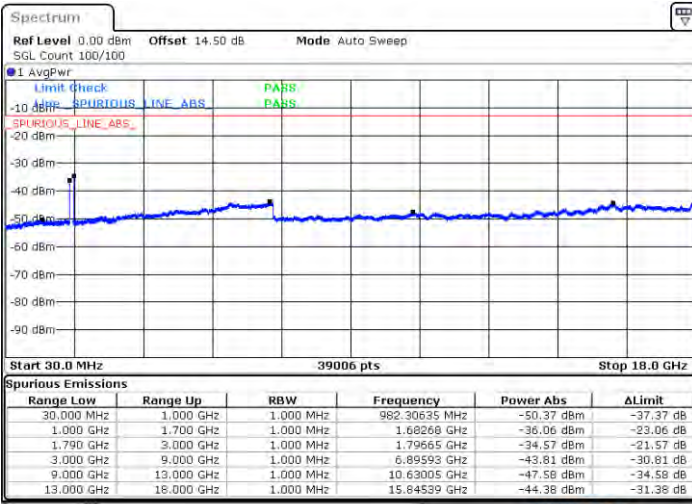

Middle Channel / 1RB0 and 1RB49

Middle Channel / 1RB74 and 1RB0

Date: 2.7AN.2021 21:08:50

Date: 2.7AN.2021 23:16:17

Middle Channel / FullIRB

N/A

Date: 2.7AN.2021 23:07:39

LTE Band 66C / 15MHz+10MHz

64QAM

Highest Channel / 1RB0 and 1RB49

Highest Channel / 1RB74 and 1RB0

Date: 27 JAN 2021 21:21:20

Date: 27 JAN 2021 00:00:54

Highest Channel / FullIRB

N/A

Date: 27 JAN 2021 21:22:10

LTE Band 66C / 15MHz+15MHz

64QAM

Lowest Channel / 1RB0 and 1RB74

Lowest Channel / 1RB74 and 1RB0

Date: 2021/01/20 02:04:30

Date: 2021/01/20 02:11:34

Lowest Channel / FullRB

N/A