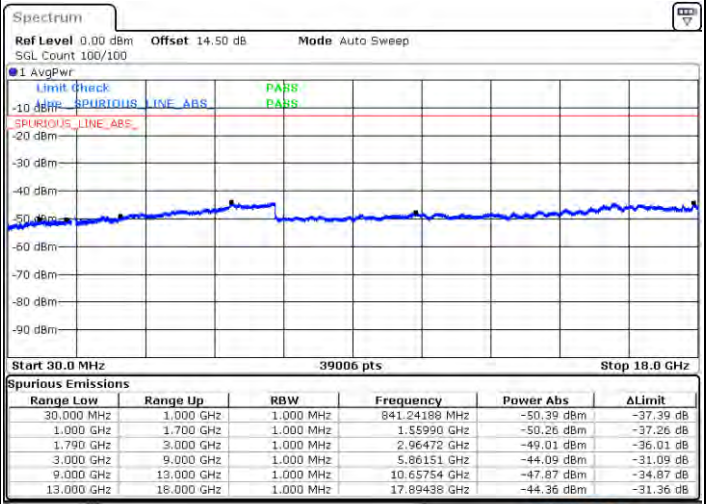

LTE Band 66C / 20MHz+5MHz

16QAM

Lowest Channel / 1RB0 and 1RB24

Lowest Channel / 1RB99 and 1RB0

Date: 2021/05/26 10:35:26

Date: 2021/05/26 10:38:33

Lowest Channel / FullIRB

N/A

Date: 2021/05/26 10:31:28

LTE Band 66C / 20MHz+5MHz

16QAM

Middle Channel / 1RB0 and 1RB24

Middle Channel / 1RB99 and 1RB0

Date: 2021/05/10 05:48:10

Date: 2021/05/10 05:50:53

Middle Channel / FullRB

N/A

Date: 2021/05/10 05:44:02

LTE Band 66C / 20MHz+5MHz

16QAM

Highest Channel / 1RB0 and 1RB24

Highest Channel / 1RB99 and 1RB0

Date: 2021/06/06 09:28

Date: 2021/06/06 09:01