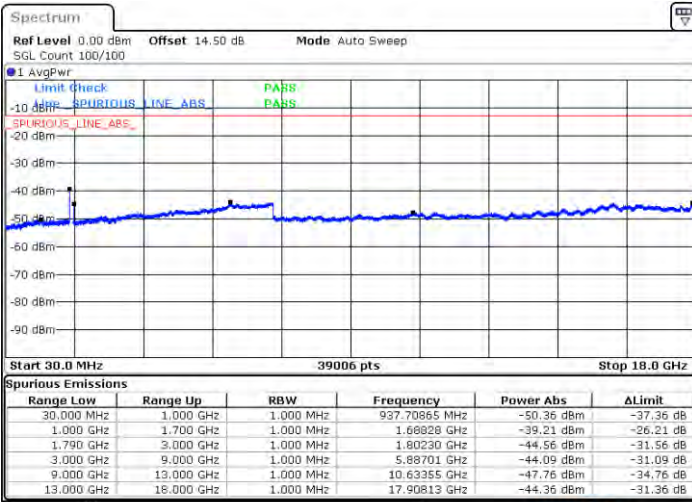

Date: 2021/03/31 09:23

LTE Band 66C / 15MHz+20MHz

QPSK

Highest Channel / 1RB0 and 1RB99

Highest Channel / 1RB74 and 1RB0

Date: 2021/01/04 09:00

Date: 2021/01/04 10:52

Highest Channel / FullIRB

N/A

Date: 2021/01/03 15:04

LTE Band 66C / 20MHz+5MHz

QPSK

Lowest Channel / 1RB0 and 1RB24

Lowest Channel / 1RB99 and 1RB0

Date: 21 JAN 2021 05:14:09

Date: 21 JAN 2021 05:40:59

Lowest Channel / FullIRB

N/A

Date: 21 JAN 2021 05:32:42

LTE Band 66C / 20MHz+5MHz

QPSK

Middle Channel / 1RB0 and 1RB24

Middle Channel / 1RB99 and 1RB0

Date: 2021/05/19 05:49:03

Date: 2021/05/19 05:49:59

Middle Channel / FullIRB

N/A

Date: 2021/05/19 05:48:53

LTE Band 66C / 20MHz+5MHz

QPSK

Highest Channel / 1RB0 and 1RB24

Highest Channel / 1RB99 and 1RB0