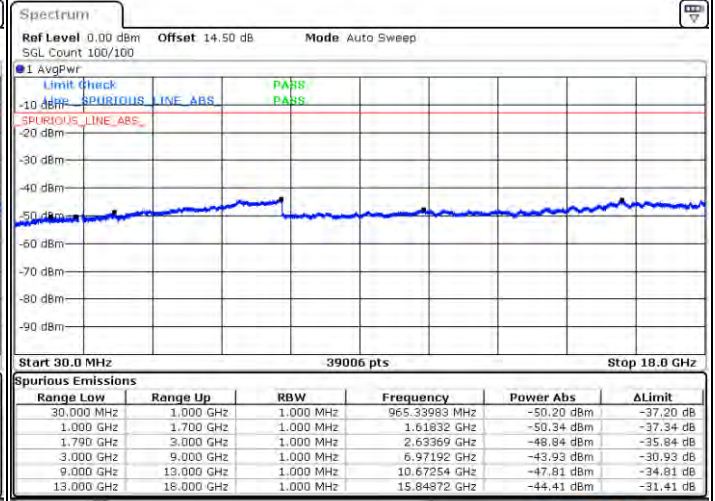

Highest Channel / 1RB0 and 1RB99

Highest Channel / 1RB24 and 1RB0

Date: 2021/04/21 21:01:04

Date: 2021/04/21 23:48:12

Highest Channel / FullIRB

N/A

Date: 2021/04/21 22:59:03

LTE Band 66C / 10MHz+15MHz

64QAM

Lowest Channel / 1RB0 and 1RB74

Lowest Channel / 1RB49 and 1RB0

Date: 27 JAN 2021 21:38:39

Date: 27 JAN 2021 21:40:13

Lowest Channel / FullIRB

N/A

Date: 27 JAN 2021 21:34:49

LTE Band 66C / 10MHz+15MHz

64QAM

MiddleChannel / 1RB0 and 1RB74

Middle Channel / 1RB49 and 1RB0

Date: 2. JAN. 2021 21:55:47

Date: 2. JAN. 2021 22:01:52

Middle Channel / FullIRB

N/A

Date: 2. JAN. 2021 21:54:31

LTE Band 66C / 10MHz+15MHz

64QAM

Highest Channel / 1RB0 and 1RB74

Highest Channel / 1RB49 and 1RB0

Date: 2, JAN, 2021 22:28:24

Date: 2, JAN, 2021 22:37:41

Highest Channel / FullIRB