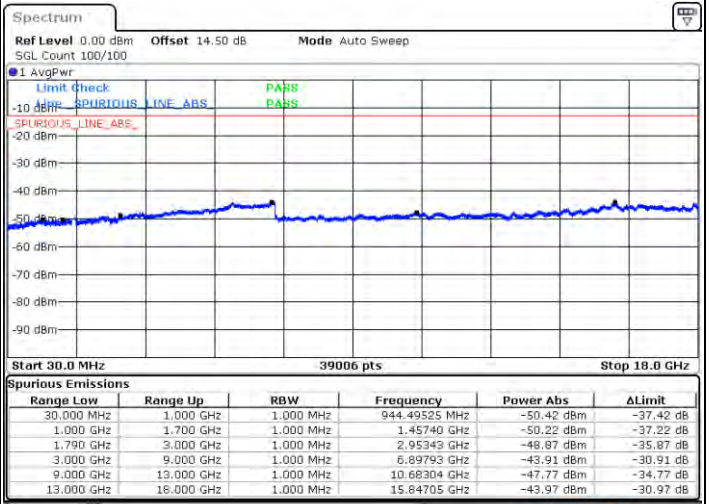

Date: 4.JAN.2021 00:58:00

Highest Channel / FullIRB

N/A

Date: 4.JAN.2021 00:44:59

LTE Band 66C / 5MHz+20MHz

64QAM

Lowest Channel / 1RB0 and 1RB99

Lowest Channel / 1RB24 and 1RB0

Date: 31 JAN 2021 22:22:15

Date: 31 JAN 2021 22:22:12

Lowest Channel / FullIRB

N/A

Date: 31 JAN 2021 22:19:54

LTE Band 66C / 5MHz+20MHz

64QAM

Middle Channel / 1RB0 and 1RB9

Middle Channel / 1RB24 and 1RB0

Date: 2021/01/20 22:45:10

Date: 2021/01/20 22:51:30

Middle Channel / FullRB

N/A

Date: 2021/01/20 22:44:11

LTE Band 66C / 5MHz+20MHz

64QAM

Highest Channel / 1RB0 and 1RB99

Highest Channel / 1RB24 and 1RB0

Date: 2021/04/21 21:01:04

Date: 2021/04/21 23:48:12

Highest Channel / FullIRB

N/A

Date: 2021/04/21 22:59:03

LTE Band 66C / 10MHz+15MHz