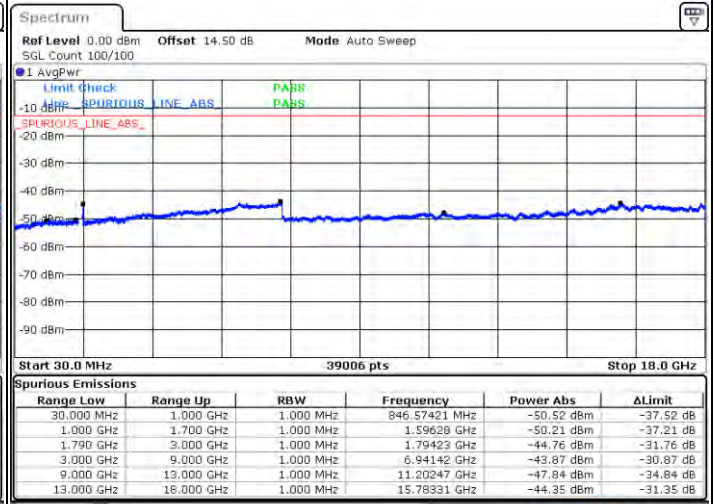

N/A

Date: 2021.01.21 02:17:52

LTE Band 66C / 15MHz+15MHz

64QAM

Highest Channel / 1RB0 and 1RB74

Highest Channel / 1RB74 and 1RB0

Date: 2021/02/21 02:35:39

Date: 2021/02/21 02:44:43