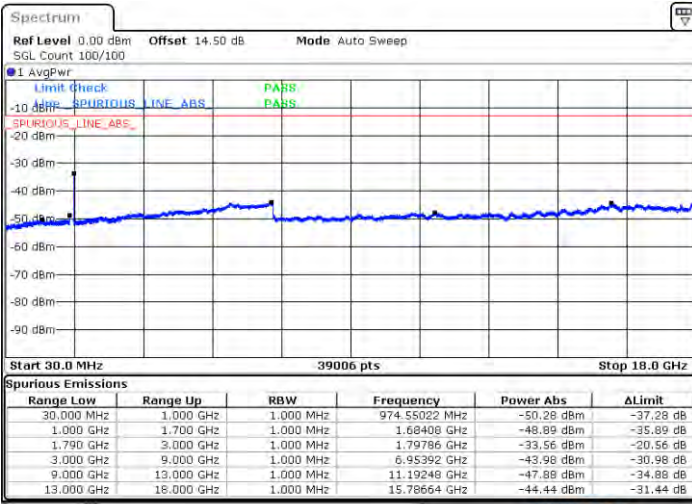

Date: 2.7AN.2021 21:28:58

Highest Channel / FullIRB

N/A

Date: 2.7AN.2021 21:18:00

LTE Band 66C / 15MHz+15MHz

QPSK

Lowest Channel / 1RB0 and 1RB74

Lowest Channel / 1RB74 and 1RB0

Date: 2021.01.21 02:07:06

Date: 2021.01.21 02:08:46

Lowest Channel / FullIRB

N/A

Date: 2021.01.21 01:59:47

LTE Band 66C / 15MHz+15MHz

QPSK

Middle Channel / 1RB0 and 1RB74

Middle Channel / 1RB74 and 1RB0

Date: 2021.01.21 02:11:08

Date: 2021.01.21 02:11:13

Middle Channel / FullIRB

N/A

Date: 2021.01.21 02:14:20

LTE Band 66C / 15MHz+15MHz

QPSK

Highest Channel / 1RB0 and 1RB74

Highest Channel / 1RB74 and 1RB0

Date: 2021.01.21 02:39:26

Date: 2021.01.21 02:41:16

Highest Channel / FullIRB

N/A

Date: 2021.01.21 02:38:56

LTE Band 66C / 15MHz+20MHz