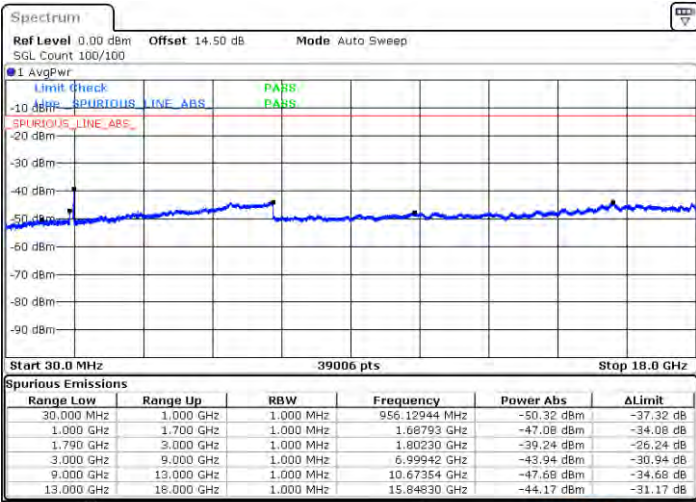

Date: 31 JAN 2021 22:22:15

Date: 31 JAN 2021 22:22:12

Lowest Channel / FullIRB

N/A

Date: 31 JAN 2021 22:19:54

LTE Band 66C / 5MHz+20MHz

64QAM

Middle Channel / 1RB0 and 1RB9

Middle Channel / 1RB24 and 1RB0

Date: 2021/01/20 22:45:10

Date: 2021/01/20 22:51:30

Middle Channel / FullRB

N/A

Date: 2021/01/20 22:44:11

LTE Band 66C / 5MHz+20MHz

64QAM

Highest Channel / 1RB0 and 1RB99

Highest Channel / 1RB24 and 1RB0

Date: 2021/04/21 21:01:04

Date: 2021/04/21 23:48:12

Highest Channel / FullIRB

N/A

Date: 2021/04/21 22:59:03

LTE Band 66C / 10MHz+15MHz