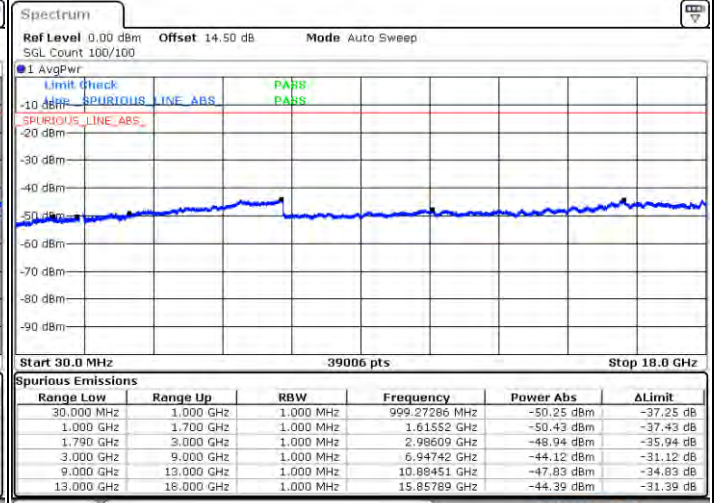

Date: 2021/04/21 04:50:34