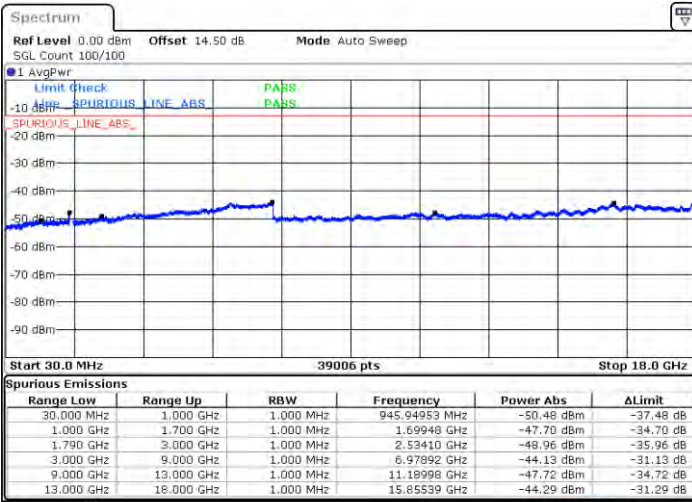

Date: 31.JAN.2021 02:14:32

Middle Channel / FullIRB

N/A

Date: 31.JAN.2021 02:15:32

LTE Band 66C / 15MHz+15MHz

16QAM

Highest Channel / 1RB0 and 1RB74

Highest Channel / 1RB74 and 1RB0

Date: 2021-01-09 02:37:11

Date: 2021-01-09 02:43:20

Highest Channel / FullIRB

N/A

Date: 2021-01-09 02:11:09

LTE Band 66C / 15MHz+20MHz

16QAM

Lowest Channel / 1RB0 and 1RB99

Lowest Channel / 1RB74 and 1RB0

Date: 2021/03/08:19

Date: 2021/03/11:12

Lowest Channel / FullIRB

N/A

Date: 2021/03/08:26

LTE Band 66C / 15MHz+20MHz

16QAM