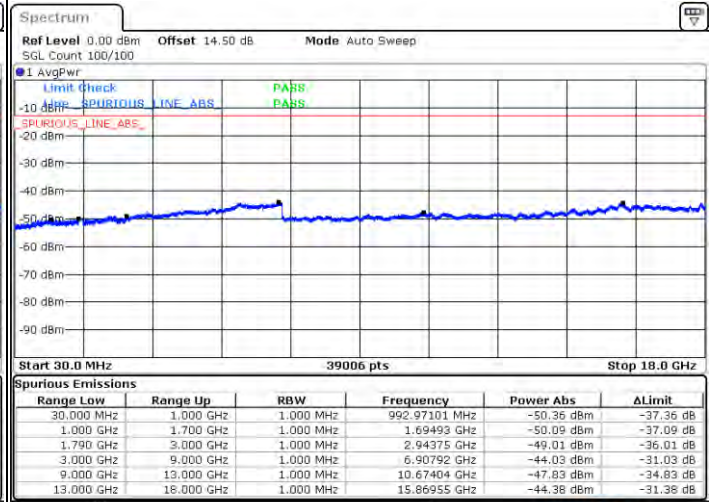

Date: 2021/01/21 22:56:00

LTE Band 66C / 10MHz+15MHz

16QAM

Lowest Channel / 1RB0 and 1RB74

Lowest Channel / 1RB49 and 1RB0

Date: 2.7AN.2021 21:40:27

Date: 2.7AN.2021 21:47:04

Lowest Channel / FullIRB

N/A

Date: 2.7AN.2021 21:31:40

LTE Band 66C / 10MHz+15MHz

16QAM

MiddleChannel / 1RB0 and 1RB74

Middle Channel / 1RB49 and 1RB0

Date: 2.JAN.2021 21:57:04

Date: 2.JAN.2021 22:00:58

Middle Channel / FullIRB

N/A

Date: 2.JAN.2021 21:53:13

LTE Band 66C / 10MHz+15MHz

16QAM

Highest Channel / 1RB0 and 1RB74

Highest Channel / 1RB49 and 1RB0

Date: 2.JAN.2021 22:31:23

Date: 2.JAN.2021 22:35:31

Highest Channel / FullIRB

N/A

Date: 2.JAN.2021 22:08:59

LTE Band 66C / 10MHz+20MHz

16QAM

Lowest Channel / 1RB0 and 1RB99

Lowest Channel / 1RB49 and 1RB0