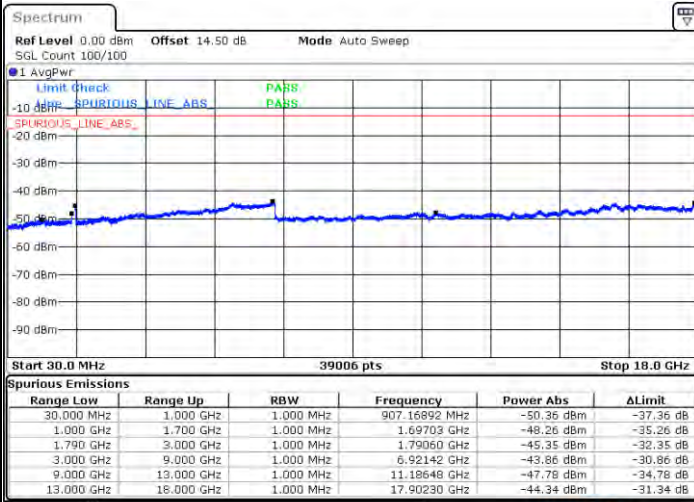

Date: 2021/04/21 00:20:29

Date: 2021/04/21 00:25:43

Lowest Channel / FullIRB

N/A

Date: 2021/04/21 00:14:30

LTE Band 66C / 10MHz+20MHz

16QAM

Middle Channel / 1RB0 and 1RB99

Middle Channel / 1RB49 and 1RB0

Date: 2021/04/21 00:34:42

Date: 2021/04/21 00:38:11

Middle Channel / FullIRB

N/A

Date: 2021/04/21 00:31:04

LTE Band 66C / 10MHz+20MHz

16QAM

Highest Channel / 1RB0 and 1RB99

Highest Channel / 1RB49 and 1RB0

Date: 2021/04/21 00:48:37

Date: 2021/04/21 00:51:03

Highest Channel / FullIRB

N/A

Date: 2021/04/21 00:44:39

LTE Band 66C / 15MHz+10MHz