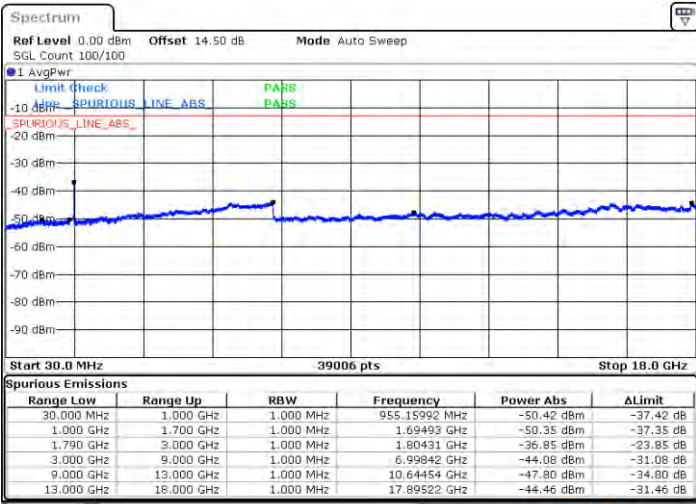

Date: 2021-01-09 02:37:11

Date: 2021-01-09 02:43:20

Highest Channel / FullIRB

N/A

Date: 2021-01-09 02:11:09

LTE Band 66C / 15MHz+20MHz

16QAM

Lowest Channel / 1RB0 and 1RB99

Lowest Channel / 1RB74 and 1RB0

Date: 2021/03/08:19

Date: 2021/03/11:12

Lowest Channel / FullIRB

N/A

Date: 2021/03/08:26

LTE Band 66C / 15MHz+20MHz

16QAM

Middle Channel / 1RB0 and 1RB9

Middle Channel / 1RB74 and 1RB0

Date: 2021/03/31 19:19

Date: 2021/03/31 20:28

Middle Channel / FullIRB

N/A

Date: 2021/03/31 19:44

LTE Band 66C / 15MHz+20MHz