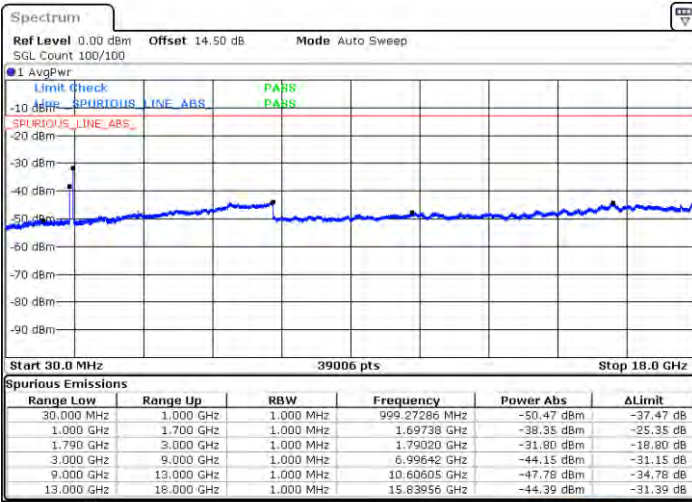

Date: 2021/01/21 22:56:00

LTE Band 66C / 10MHz+15MHz

16QAM

Lowest Channel / 1RB0 and 1RB74

Lowest Channel / 1RB49 and 1RB0

Date: 2.7AN.2021 21:40:27

Date: 2.7AN.2021 21:47:04

Lowest Channel / FullIRB

N/A

Date: 2.7AN.2021 21:31:40

LTE Band 66C / 10MHz+15MHz

16QAM

MiddleChannel / 1RB0 and 1RB74

Middle Channel / 1RB49 and 1RB0

Date: 2.JAN.2021 21:57:04

Date: 2.JAN.2021 22:00:58

Middle Channel / FullIRB

N/A

Date: 2.JAN.2021 21:53:13

LTE Band 66C / 10MHz+15MHz

16QAM

Highest Channel / 1RB0 and 1RB74

Highest Channel / 1RB49 and 1RB0

Date: 2.JAN.2021 22:31:23

Date: 2.JAN.2021 22:35:31

Highest Channel / FullIRB

N/A

Date: 2.JAN.2021 22:08:59

LTE Band 66C / 10MHz+20MHz

16QAM

Lowest Channel / 1RB0 and 1RB99

Lowest Channel / 1RB49 and 1RB0