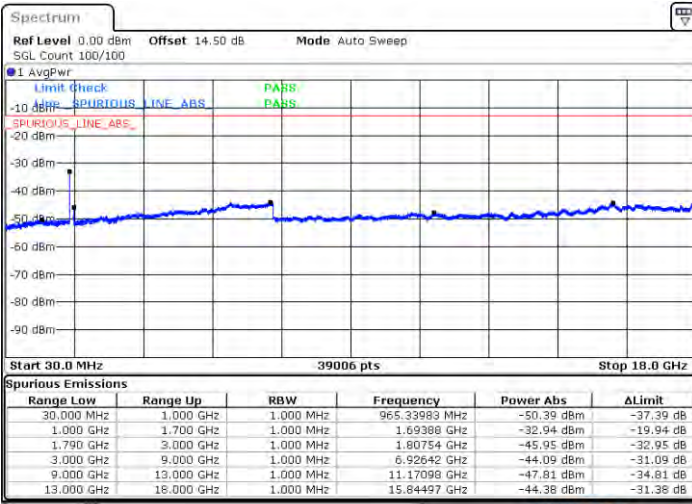

Date: 2021/01/20 02:02:52

LTE Band 66C / 15MHz+15MHz

64QAM

Middle Channel / 1RB0 and 1RB74

Middle Channel / 1RB74 and 1RB0

Date: 2021.01.21 02:14:49

Date: 2021.01.21 02:16:40

Middle Channel / FullRB

N/A

Date: 2021.01.21 02:17:52

LTE Band 66C / 15MHz+15MHz

64QAM

Highest Channel / 1RB0 and 1RB74

Highest Channel / 1RB74 and 1RB0

Date: 2021/02/21 02:35:39

Date: 2021/02/21 02:44:43