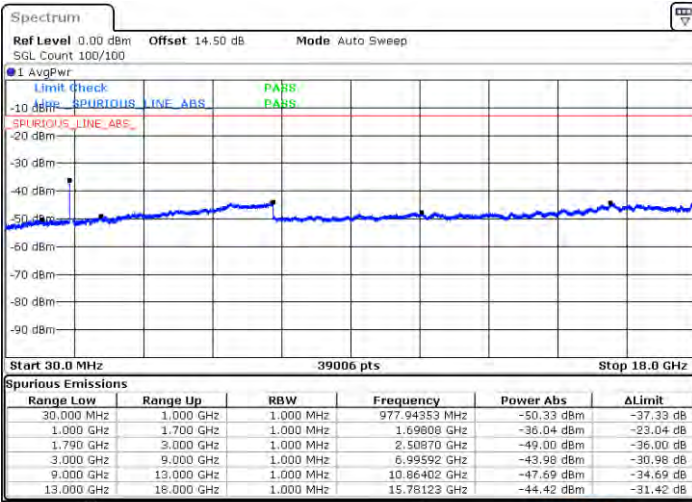

Date: 2021/03/31 09:23

LTE Band 66C / 15MHz+20MHz

QPSK

Highest Channel / 1RB0 and 1RB99

Highest Channel / 1RB74 and 1RB0

Date: 2021/01/04 09:00

Date: 2021/01/04 10:52

Highest Channel / FullIRB

N/A

Date: 2021/01/03 15:04

LTE Band 66C / 20MHz+5MHz

QPSK

Lowest Channel / 1RB0 and 1RB24

Lowest Channel / 1RB99 and 1RB0

Date: 21 JAN 2021 05:14:09

Date: 21 JAN 2021 05:40:59

Lowest Channel / FullIRB

N/A

Date: 21 JAN 2021 05:32:42

LTE Band 66C / 20MHz+5MHz

QPSK

Middle Channel / 1RB0 and 1RB24

Middle Channel / 1RB99 and 1RB0

Date: 2021/05/19 05:49:03

Date: 2021/05/19 05:49:59

Middle Channel / FullIRB

N/A

Date: 2021/05/19 05:48:53

LTE Band 66C / 20MHz+5MHz

QPSK

Highest Channel / 1RB0 and 1RB24

Highest Channel / 1RB99 and 1RB0