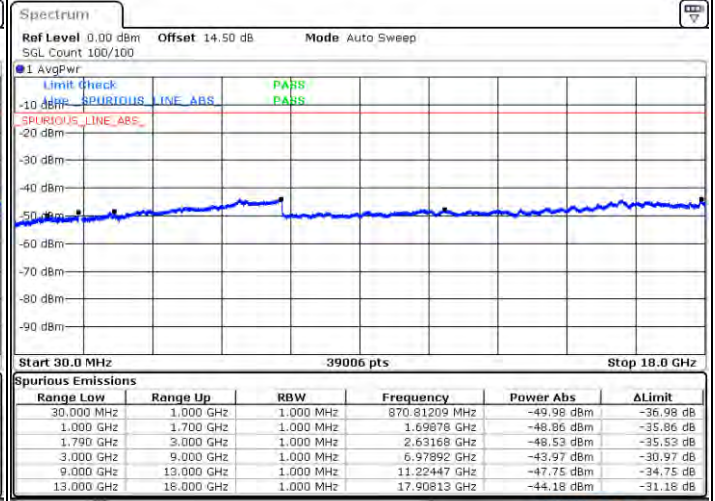

Date: 4.JAN.2021 00:04:04

Lowest Channel / FullIRB

N/A

Date: 3.JAN.2021 23:52:04

LTE Band 66C / 20MHz+20MHz

QPSK

MiddleChannel / 1RB0 and 1RB99

Middle Channel / 1RB99 and 1RB0

Date: 4.JAN.2021 00:31:59

Date: 4.JAN.2021 00:32:54

Middle Channel / FullIRB

N/A

Date: 4.JAN.2021 00:33:54

LTE Band 66C / 20MHz+20MHz

QPSK

Highest Channel / 1RB0 and 1RB99

Highest Channel / 1RB99 and 1RB0

Date: 4.JAN.2021 00:55:16

Date: 4.JAN.2021 00:57:04

Highest Channel / FullIRB

N/A

Date: 4.JAN.2021 00:37:44

LTE Band 66C / 5MHz+20MHz

16QAM

Lowest Channel / 1RB0 and 1RB99

Lowest Channel / 1RB24 and 1RB0

Date: 2021.07.01 22:24:03

Date: 2021.07.01 22:29:41

Lowest Channel / FullIRB

N/A

Date: 2021.07.01 22:18:02

LTE Band 66C / 5MHz+20MHz