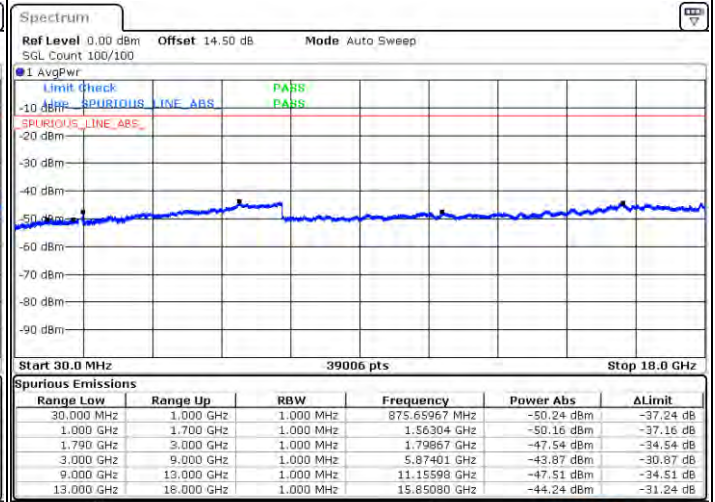

Highest Channel / FullIRB

N/A

Date: 2021/05/11 11:45

LTE Band 66C / 20MHz+20MHz

QPSK

Lowest Channel / 1RB0 and 1RB99

Lowest Channel / 1RB99 and 1RB0

Date: 4.JAN.2021 00:02:04

Date: 4.JAN.2021 00:04:04

Lowest Channel / FullIRB

N/A

Date: 3.JAN.2021 23:52:04

LTE Band 66C / 20MHz+20MHz

QPSK

MiddleChannel / 1RB0 and 1RB99

Middle Channel / 1RB99 and 1RB0

Date: 4.JAN.2021 00:31:59

Date: 4.JAN.2021 00:32:54

Middle Channel / FullIRB

N/A

Date: 4.JAN.2021 00:33:54

LTE Band 66C / 20MHz+20MHz

QPSK

Highest Channel / 1RB0 and 1RB99

Highest Channel / 1RB99 and 1RB0

Date: 4.JAN.2021 00:55:16

Date: 4.JAN.2021 00:57:04

Highest Channel / FullIRB

N/A

Date: 4.JAN.2021 00:37:44

LTE Band 66C / 5MHz+20MHz

16QAM