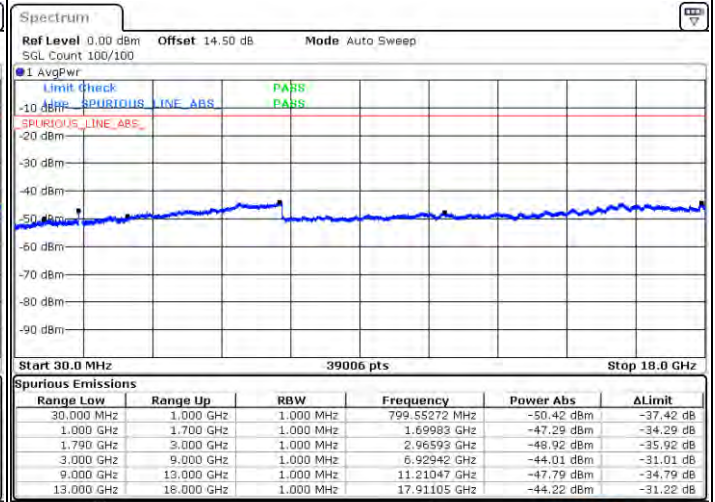

Date: 31.JAN.2021 02:14:32

Middle Channel / FullIRB

N/A

Date: 31.JAN.2021 02:15:32

LTE Band 66C / 15MHz+15MHz

16QAM

Highest Channel / 1RB0 and 1RB74

Highest Channel / 1RB74 and 1RB0

Date: 2021-01-09 02:37:11

Date: 2021-01-09 02:43:20

Highest Channel / FullIRB

N/A

Date: 2021-01-09 02:11:09

LTE Band 66C / 15MHz+20MHz

16QAM

Lowest Channel / 1RB0 and 1RB99

Lowest Channel / 1RB74 and 1RB0

Date: 2021/03/08:19

Date: 2021/03/11:12

Lowest Channel / FullIRB

N/A

Date: 2021/03/08:26

LTE Band 66C / 15MHz+20MHz

16QAM