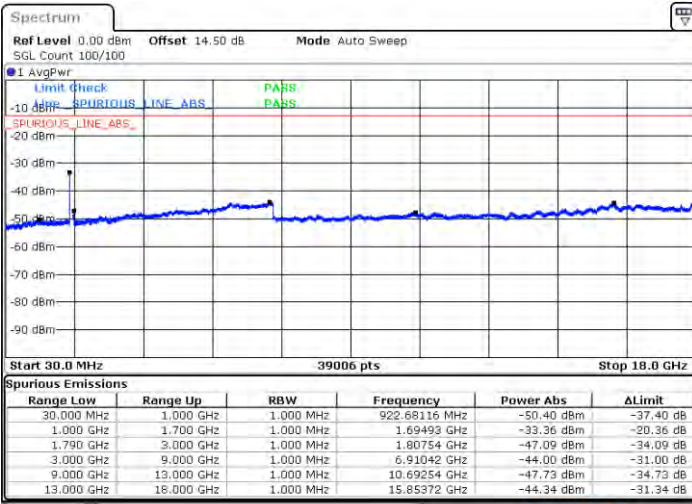

Lowest Channel / FullIRB

N/A

Date: 2021/02/05 02:01:19

LTE Band 66C / 15MHz+15MHz

16QAM

Middle Channel / 1RB0 and 1RB74

Middle Channel / 1RB74 and 1RB0

Date: 31.JAN.2021 02:14:42

Date: 31.JAN.2021 02:14:32

Middle Channel / FullIRB

N/A

Date: 31.JAN.2021 02:15:32

LTE Band 66C / 15MHz+15MHz

16QAM

Highest Channel / 1RB0 and 1RB74

Highest Channel / 1RB74 and 1RB0

Date: 2021-01-09 02:37:11

Date: 2021-01-09 02:43:20

Highest Channel / FullIRB

N/A

Date: 2021-01-09 02:11:09

LTE Band 66C / 15MHz+20MHz

16QAM

Lowest Channel / 1RB0 and 1RB99