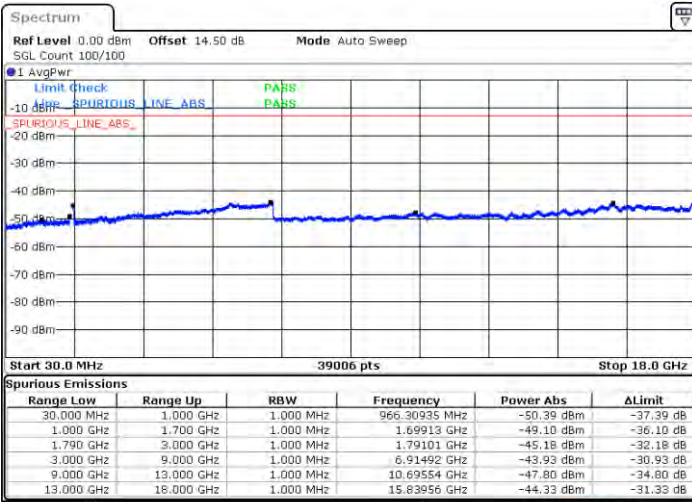

Highest Channel / 1RB0 and 1RB99

Highest Channel / 1RB49 and 1RB0

Date: 2021/04/21 00:48:37

Date: 2021/04/21 00:51:03

Highest Channel / FullIRB

N/A

Date: 2021/04/21 00:44:39

LTE Band 66C / 15MHz+10MHz

LTE Band 66C / 15MHz+10MHz

16QAM

Middle Channel / 1RB0 and 1RB49

Middle Channel / 1RB74 and 1RB0

Date: 2.7AN.2021 21:09:43

Date: 2.7AN.2021 21:11:34

Middle Channel / FullIRB

N/A

Date: 2.7AN.2021 21:05:30

LTE Band 66C / 15MHz+10MHz

16QAM

Highest Channel / 1RB0 and 1RB49

Highest Channel / 1RB74 and 1RB0

Date: 2021/01/21 21:26:00

Date: 2021/01/21 21:32:06

Highest Channel / FullRB