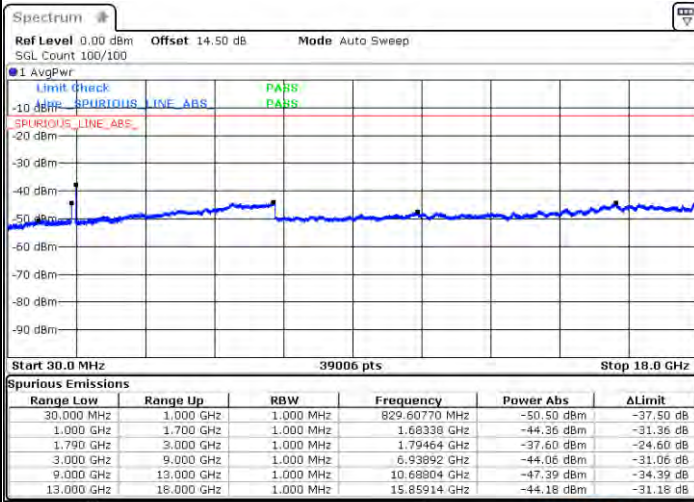

Date: 2. JAN. 2021 21:54:31

LTE Band 66C / 10MHz+15MHz

64QAM

Highest Channel / 1RB0 and 1RB74

Highest Channel / 1RB49 and 1RB0

Date: 2, JAN, 2021 22:28:24

Date: 2, JAN, 2021 22:37:41

Highest Channel / FullIRB

N/A

Date: 2, JAN, 2021 22:12:03

LTE Band 66C / 10MHz+20MHz

64QAM

Lowest Channel / 1RB0 and 1RB99

Lowest Channel / 1RB49 and 1RB0

Date: 2021/01/20 00:16:28

Date: 2021/01/20 00:27:41

Lowest Channel / FullIRB

N/A

Date: 2021/01/20 00:16:00

LTE Band 66C / 10MHz+20MHz

64QAM

Middle Channel / 1RB0 and 1RB9

Middle Channel / 1RB49 and 1RB0

Date: 2021/04/21 00:11:35