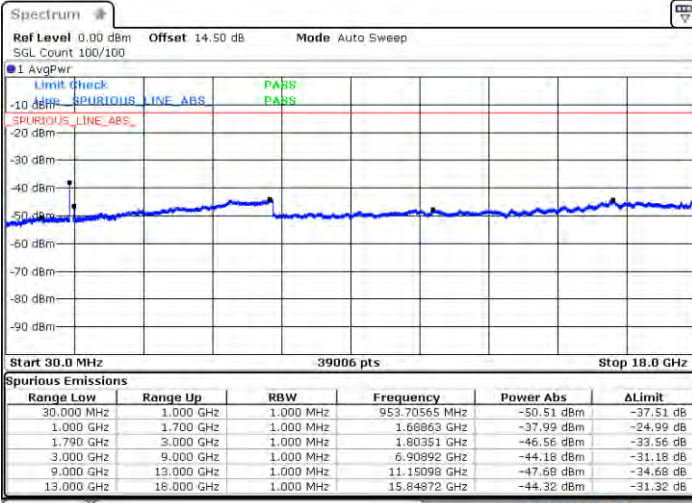

Date: 2021/01/20 00:47:30

Date: 2021/01/20 00:55:50

Highest Channel / FullIRB

N/A

Date: 2021/01/20 00:46:01

LTE Band 66C / 15MHz+10MHz

64QAM

Lowest Channel / 1RB0 and 1RB49

Lowest Channel / 1RB74 and 1RB0

Date: 2, JAN, 2021 22:48:26

Date: 2, JAN, 2021 22:58:46

Lowest Channel / FullIRB

N/A

Date: 2, JAN, 2021 22:45:29

LTE Band 66C / 15MHz+10MHz

64QAM