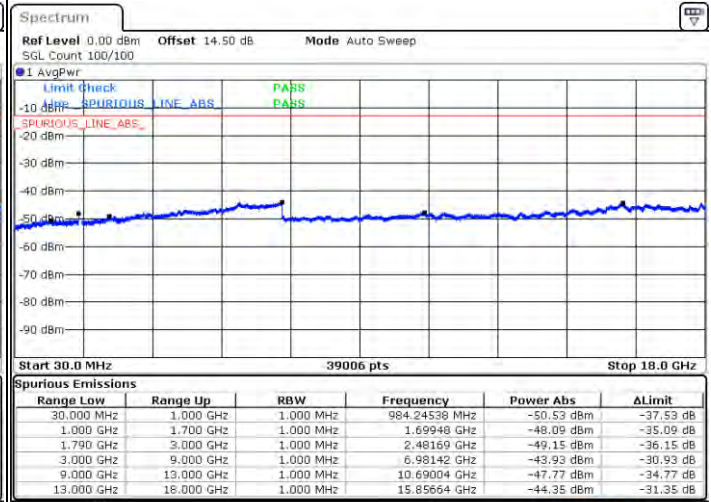

QPSK

Highest Channel / 1RB0 and 1RB49

Highest Channel / 1RB99 and 1RB0

Date: 2021/01/20 01:49:40

Date: 2021/01/20 01:52:22

Highest Channel / FullRB

N/A

Date: 2021/01/20 01:59:51

LTE Band 66C / 20MHz+15MHz

QPSK

Lowest Channel / 1RB0 and 1RB74

Lowest Channel / 1RB99 and 1RB0

Date: 2021/04/31:46

Date: 2021/04/31:10

Lowest Channel / FullRB

N/A

Date: 2021/04/20:47

LTE Band 66C / 20MHz+15MHz

QPSK

Middle Channel / 1RB0 and 1RB74

Middle Channel / 1RB99 and 1RB0

Date: 2021/04/08:19

Date: 2021/04/08:20

Middle Channel / FullIRB

N/A

Date: 2021/04/08:53

LTE Band 66C / 20MHz+15MHz

QPSK

Highest Channel / 1RB0 and 1RB74

Highest Channel / 1RB99 and 1RB0

Date: 2021/05/11 11:46

Date: 2021/05/11 11:45