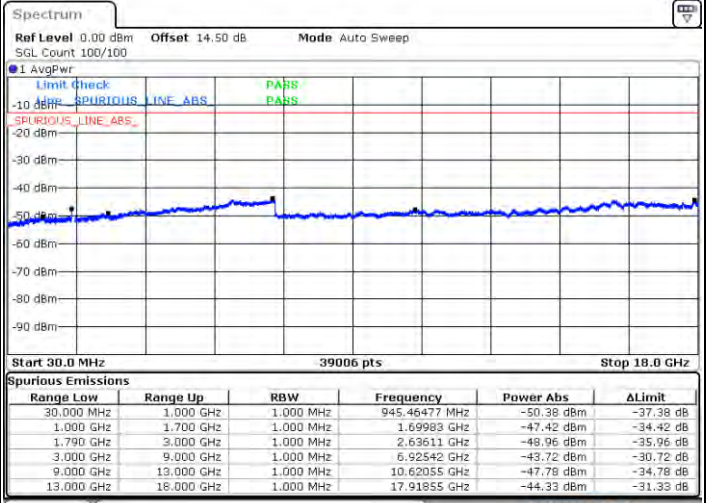

N/A

Date: 2021.01.21 02:17:52

LTE Band 66C / 15MHz+15MHz

64QAM

Highest Channel / 1RB0 and 1RB74

Highest Channel / 1RB74 and 1RB0

Date: 2021/02/21 02:35:39

Date: 2021/02/21 02:44:43

Highest Channel / FullRB

N/A

Date: 2021/02/21 02:31:19

LTE Band 66C / 15MHz+20MHz

64QAM

Lowest Channel / 1RB0 and 1RB99

Lowest Channel / 1RB74 and 1RB80

Date: 2021/03/07:02