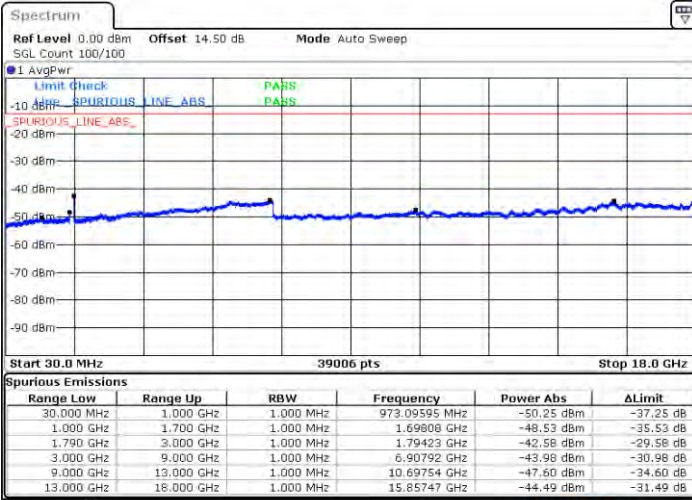

Middle Channel / 1RB49 and 1RB0

Date: 2021/04/21 00:34:42

Date: 2021/04/21 00:38:11

Middle Channel / FullIRB

N/A

Date: 2021/04/21 00:31:04

LTE Band 66C / 10MHz+20MHz

16QAM

Highest Channel / 1RB0 and 1RB99

Highest Channel / 1RB49 and 1RB0

Date: 2021/04/21 00:48:37

Date: 2021/04/21 00:51:03

Highest Channel / FullIRB

N/A

Date: 2021/04/21 00:44:39

LTE Band 66C / 15MHz+10MHz