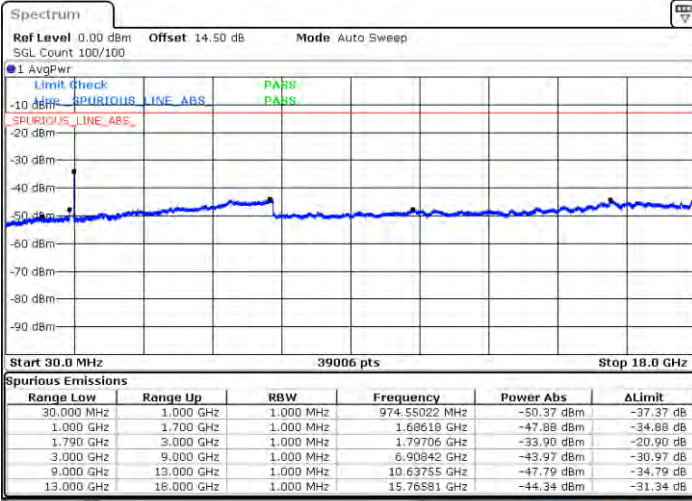

Highest Channel / FullIRB

N/A

Date: 2021/06/06 09:55

LTE Band 66C / 20MHz+10MHz

16QAM

Lowest Channel / 1RB0 and 1RB49

Lowest Channel / 1RB99 and 1RB0

Date: 2021/01/08:39

Date: 2021/01/14:40

Lowest Channel / FullIRB

N/A

Date: 2021/01/02:24

LTE Band 66C / 20MHz+10MHz

16QAM

Middle Channel / 1RB0 and 1RB49

Middle Channel / 1RB99 and 1RB0

Date: 2021/01/24 13:01:24

Date: 2021/01/27 24:01:27

Middle Channel / FullIRB

N/A

Date: 2021/01/24 13:01:24

LTE Band 66C / 20MHz+10MHz

16QAM

Highest Channel / 1RB0 and 1RB49

Highest Channel / 1RB99 and 1RB0

Date: 2021.01.20 01:47:52

Date: 2021.01.20 01:54:11

Highest Channel / FullRB

N/A

Date: 2021.01.20 01:42:41

LTE Band 66C / 20MHz+15MHz

16QAM