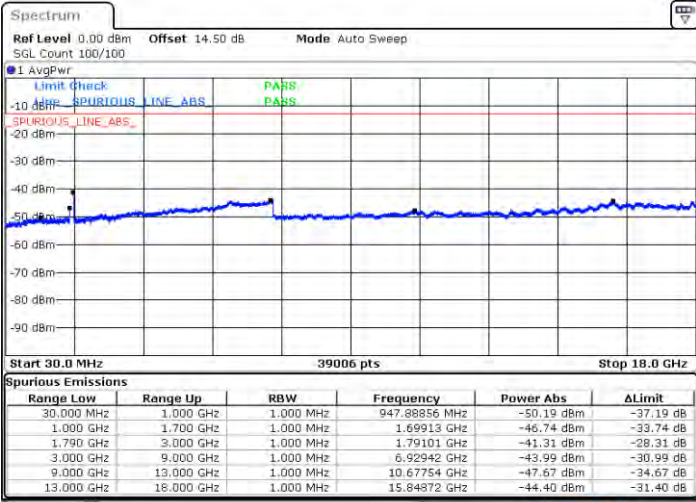

Highest Channel / 1RB99 and 1RB0

Date: 2021.01.20 01:47:52

Date: 2021.01.20 01:54:11

Highest Channel / FullRB

N/A

Date: 2021.01.20 01:42:41

LTE Band 66C / 20MHz+15MHz

16QAM

Lowest Channel / 1RB0 and 1RB74

Lowest Channel / 1RB99 and 1RB0

Date: 2021.07.01 04:29:54

Date: 2021.07.01 04:35:00

Lowest Channel / FullIRB

N/A

Date: 2021.07.01 04:23:27

LTE Band 66C / 20MHz+15MHz

16QAM

Middle Channel / 1RB0 and 1RB74

Middle Channel / 1RB99 and 1RB0

Date: 2021/04/21 04:45:20

Date: 2021/04/21 04:50:34

Middle Channel / FullIRB

N/A

Date: 2021/04/21 04:41:08

LTE Band 66C / 20MHz+15MHz

16QAM

Highest Channel / 1RB0 and 1RB74

Highest Channel / 1RB99 and 1RB0

Date: 2021/05/10:13

Date: 2021/05/10:42

Highest Channel / FullIRB

N/A