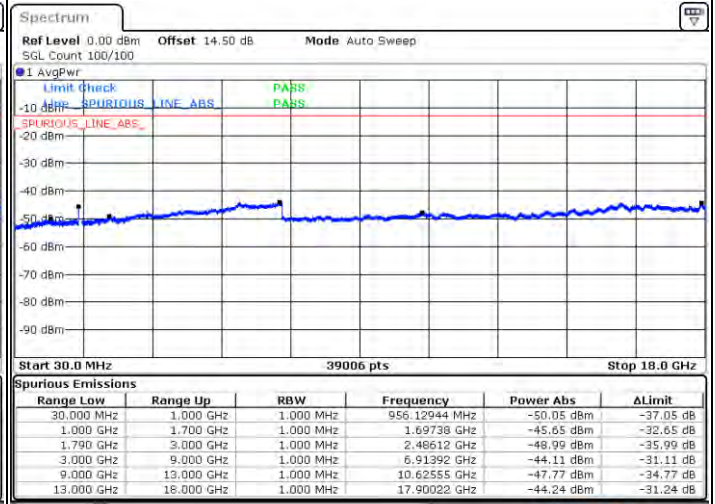

Date: 2021/05/19 05:49:59

Middle Channel / FullIRB

N/A

Date: 2021/05/19 05:48:53

LTE Band 66C / 20MHz+5MHz

QPSK

Highest Channel / 1RB0 and 1RB24

Highest Channel / 1RB99 and 1RB0

Date: 21 JAN 2021 06:02:22

Date: 21 JAN 2021 06:01:58

Highest Channel / FullIRB

N/A

Date: 21 JAN 2021 06:54:12

LTE Band 66C / 20MHz+10MHz

QPSK

Lowest Channel / 1RB0 and 1RB49

Lowest Channel / 1RB99 and 1RB0

Date: 2021/01/10 01:10:16

Date: 2021/01/10 01:12:31

Lowest Channel / FullIRB

N/A

Date: 2021/01/10 00:59:50

LTE Band 66C / 20MHz+10MHz

QPSK

Middle Channel / 1RB0 and 1RB49

Middle Channel / 1RB99 and 1RB0

Date: 2021/01/25 12:12

Date: 2021/01/26 13:30

Middle Channel / FullIRB

N/A

Date: 2021/01/16 14:40

LTE Band 66C / 20MHz+10MHz