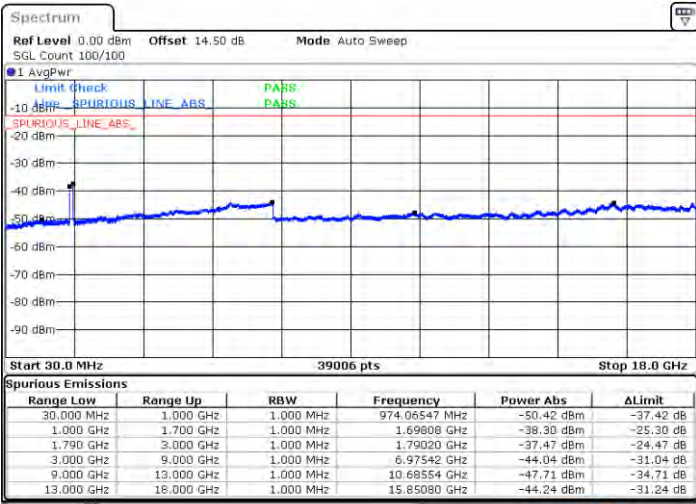

Date: 4.JAN.2021 00:58:00

Highest Channel / FullIRB

N/A

Date: 4.JAN.2021 00:44:59

LTE Band 66C / 5MHz+20MHz

64QAM

Lowest Channel / 1RB0 and 1RB99

Lowest Channel / 1RB24 and 1RB0

Date: 31 JAN 2021 22:22:15

Date: 31 JAN 2021 22:22:12

Lowest Channel / FullIRB

N/A

Date: 31 JAN 2021 22:19:54

LTE Band 66C / 5MHz+20MHz

64QAM

Middle Channel / 1RB0 and 1RB9

Middle Channel / 1RB24 and 1RB0

Date: 2021/01/20 22:45:10

Date: 2021/01/20 22:51:30

Middle Channel / FullRB

N/A

Date: 2021/01/20 22:44:11

LTE Band 66C / 5MHz+20MHz

64QAM

Highest Channel / 1RB0 and 1RB99

Highest Channel / 1RB24 and 1RB0

Date: 2021/04/21 21:01:04

Date: 2021/04/21 23:48:12

Highest Channel / FullIRB

N/A

Date: 2021/04/21 22:59:03

LTE Band 66C / 10MHz+15MHz