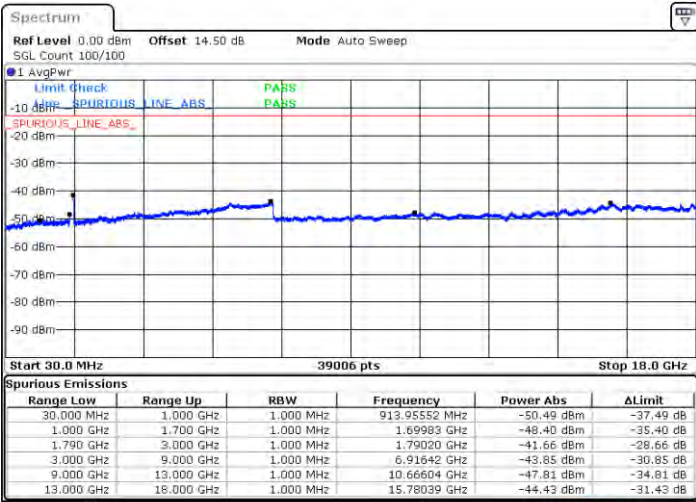

LTE Band 66C / 20MHz+5MHz

16QAM

Lowest Channel / 1RB0 and 1RB24

Lowest Channel / 1RB99 and 1RB0

Date: 2021/05/26 10:35:26

Date: 2021/05/26 10:38:33

Lowest Channel / FullIRB

N/A

Date: 2021/05/26 10:31:28

LTE Band 66C / 20MHz+5MHz

16QAM

Middle Channel / 1RB0 and 1RB24

Middle Channel / 1RB99 and 1RB0

Date: 2021/05/10 05:48:10

Date: 2021/05/10 05:50:53

Middle Channel / FullRB

N/A

Date: 2021/05/10 05:44:02

LTE Band 66C / 20MHz+5MHz

16QAM

Highest Channel / 1RB0 and 1RB24

Highest Channel / 1RB99 and 1RB0

Date: 2021/06/06 09:28

Date: 2021/06/06 09:01