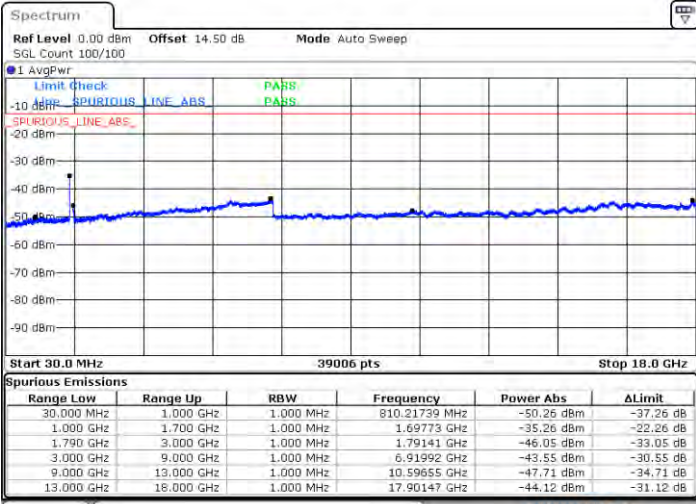

N/A

Date: 2021/04/08:53

LTE Band 66C / 20MHz+15MHz

QPSK

Highest Channel / 1RB0 and 1RB74

Highest Channel / 1RB99 and 1RB0

Date: 2021/05/11 11:46

Date: 2021/05/11 11:45

Highest Channel / FullIRB

N/A

Date: 2021/05/11 11:45

LTE Band 66C / 20MHz+20MHz

QPSK

Lowest Channel / 1RB0 and 1RB99

Lowest Channel / 1RB99 and 1RB0

Date: 4.JAN.2021 00:02:04

Date: 4.JAN.2021 00:04:04

Lowest Channel / FullIRB

N/A

Date: 3.JAN.2021 23:52:04

LTE Band 66C / 20MHz+20MHz

QPSK

MiddleChannel / 1RB0 and 1RB99

Middle Channel / 1RB99 and 1RB0

Date: 4.JAN.2021 00:31:59

Date: 4.JAN.2021 00:32:54

Middle Channel / FullIRB

N/A

Date: 4.JAN.2021 00:33:54

LTE Band 66C / 20MHz+20MHz

QPSK

Highest Channel / 1RB0 and 1RB99