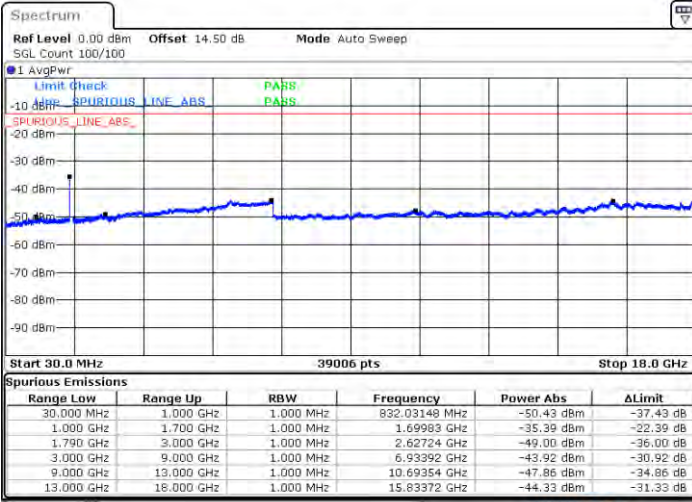

Lowest Channel / 1RB74 and 1RB0

Date: 2, JAN, 2021 22:48:26

Date: 2, JAN, 2021 22:58:46

Lowest Channel / FullIRB

N/A

Date: 2, JAN, 2021 22:45:29

LTE Band 66C / 15MHz+10MHz

64QAM

Middle Channel / 1RB0 and 1RB49

Middle Channel / 1RB74 and 1RB0

Date: 2.7AN.2021 21:08:50

Date: 2.7AN.2021 23:16:17

Middle Channel / FullIRB

N/A

Date: 2.7AN.2021 23:07:39

LTE Band 66C / 15MHz+10MHz