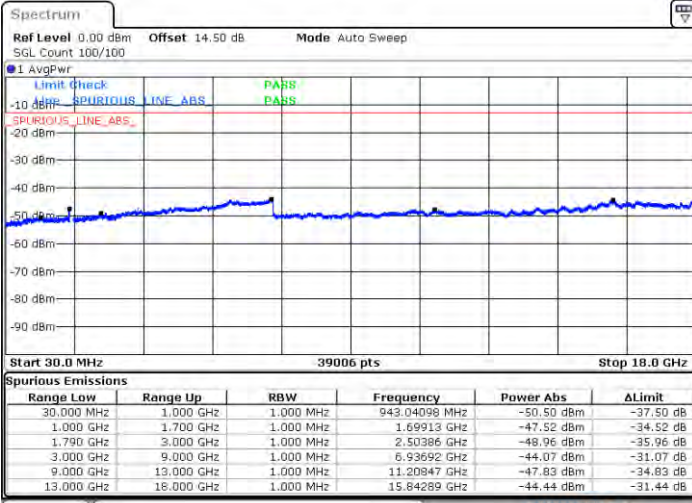

Date: 2021/01/24 13:01:24

Date: 2021/01/27 24:01:27

Middle Channel / FullIRB

N/A

Date: 2021/01/24 13:01:24

LTE Band 66C / 20MHz+10MHz

16QAM

Highest Channel / 1RB0 and 1RB49

Highest Channel / 1RB99 and 1RB0

Date: 2021.01.20 01:47:52

Date: 2021.01.20 01:54:11

Highest Channel / FullRB

N/A

Date: 2021.01.20 01:42:41

LTE Band 66C / 20MHz+15MHz

16QAM

Lowest Channel / 1RB0 and 1RB74

Lowest Channel / 1RB99 and 1RB0

Date: 2021.07.01 04:29:54

Date: 2021.07.01 04:35:00

Lowest Channel / FullIRB

N/A

Date: 2021.07.01 04:23:27

LTE Band 66C / 20MHz+15MHz