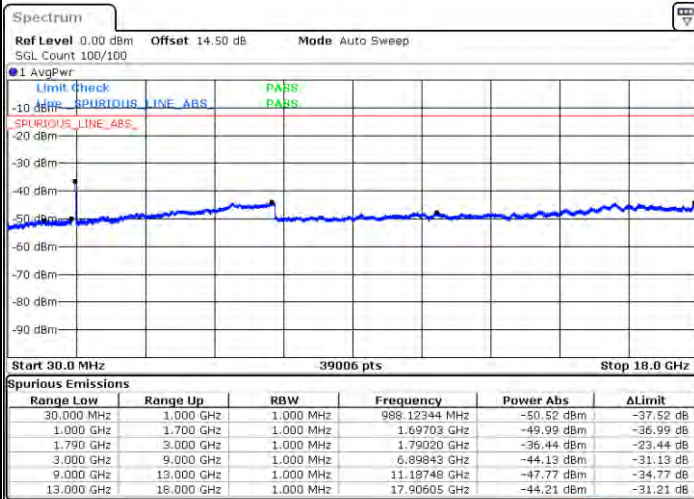

Lowest Channel / FullIRB

N/A

Date: 21 JAN 2021 05:32:42

LTE Band 66C / 20MHz+5MHz

QPSK

Middle Channel / 1RB0 and 1RB24

Middle Channel / 1RB99 and 1RB0

Date: 2021/05/19 05:49:03

Date: 2021/05/19 05:49:59

Middle Channel / FullIRB

N/A

Date: 2021/05/19 05:48:53

LTE Band 66C / 20MHz+5MHz

QPSK

Highest Channel / 1RB0 and 1RB24

Highest Channel / 1RB99 and 1RB0

Date: 21 JAN 2021 06:02:22

Date: 21 JAN 2021 06:01:58

Highest Channel / FullIRB

N/A

Date: 21 JAN 2021 06:54:12

LTE Band 66C / 20MHz+10MHz

QPSK

Lowest Channel / 1RB0 and 1RB49

Lowest Channel / 1RB99 and 1RB0

Date: 2021/01/10 01:10:16

Date: 2021/01/10 01:12:31

Lowest Channel / FullIRB

N/A

Date: 2021/01/10 00:59:50

LTE Band 66C / 20MHz+10MHz

QPSK