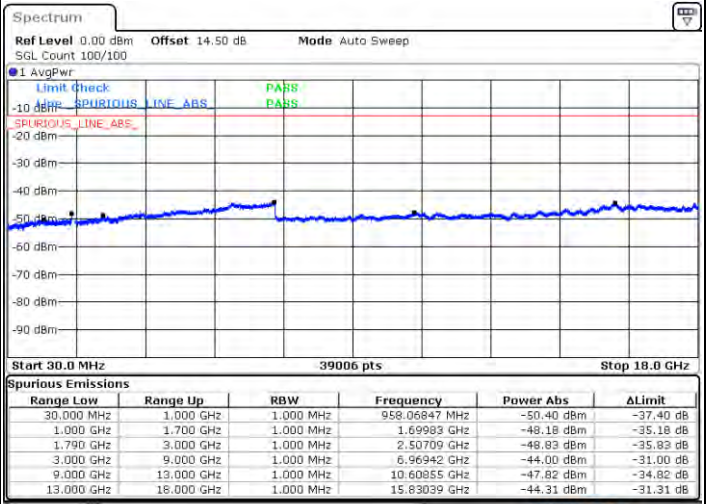

Middle Channel / 1RB74 and 1RB0

Date: 2021.01.21 02:11:08

Date: 2021.01.21 02:11:13

Middle Channel / FullIRB

N/A

Date: 2021.01.21 02:14:20

LTE Band 66C / 15MHz+15MHz

QPSK

Highest Channel / 1RB0 and 1RB74

Highest Channel / 1RB74 and 1RB0

Date: 2021.01.21 02:39:26

Date: 2021.01.21 02:41:16

Highest Channel / FullIRB

N/A

Date: 2021.01.21 02:38:56

LTE Band 66C / 15MHz+20MHz

QPSK

Lowest Channel / 1RB0 and 1RB99

Lowest Channel / 1RB74 and 1RB0

Date: 2021/03/10 10:00

Date: 2021/03/11 11:58

Lowest Channel / FullIRB

N/A

Date: 2021/03/01 11:36

Date: 2021/03/31 09:23

LTE Band 66C / 15MHz+20MHz

QPSK

Highest Channel / 1RB0 and 1RB99

Highest Channel / 1RB74 and 1RB0

Date: 2021/01/04 09:00

Date: 2021/01/04 10:52

Highest Channel / FullIRB