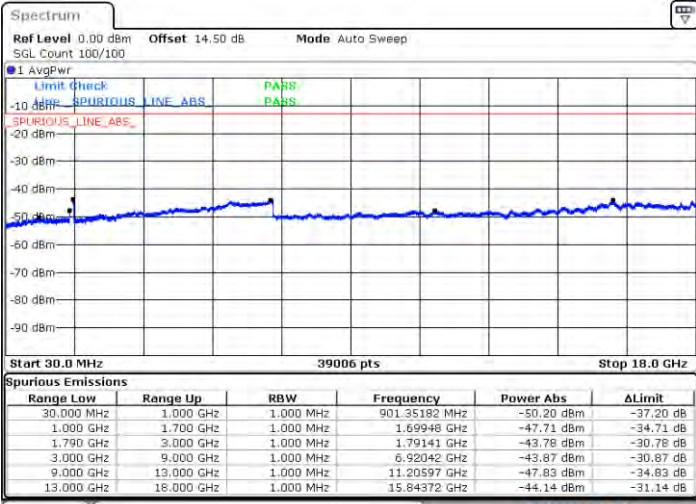

Lowest Channel / 1RB74 and 1RB0

Date: 2021/03/08:19

Date: 2021/03/11:12

Lowest Channel / FullIRB

N/A

Date: 2021/03/08:26

LTE Band 66C / 15MHz+20MHz

16QAM

Middle Channel / 1RB0 and 1RB9

Middle Channel / 1RB74 and 1RB0

Date: 2021/03/31 19:19

Date: 2021/03/31 20:28

Middle Channel / FullIRB

N/A

Date: 2021/03/31 19:44

LTE Band 66C / 15MHz+20MHz