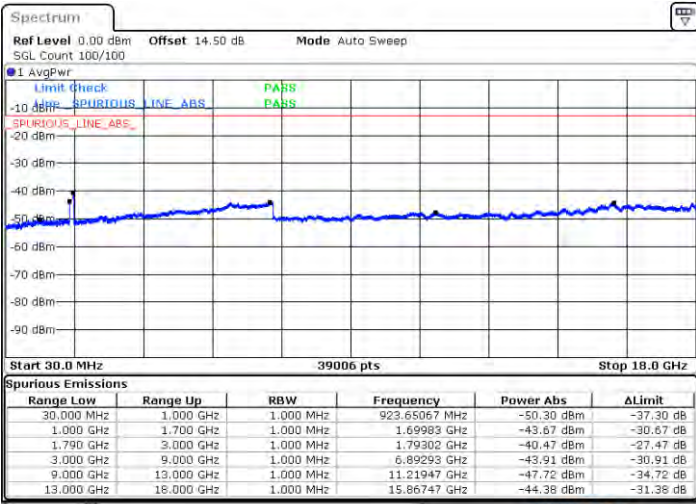

Date: 2021/04/17:33

LTE Band 66C / 20MHz+20MHz

16QAM

Lowest Channel / 1RB0 and 1RB99

Lowest Channel / 1RB99 and 1RB0

Date: 3.JAN.2021 21:59:42

Date: 4.JAN.2021 00:05:16

Lowest Channel / FullIRB

N/A

Date: 3.JAN.2021 23:54:08

LTE Band 66C / 20MHz+20MHz

16QAM

MiddleChannel / 1RB0 and 1RB99

Middle Channel / 1RB99 and 1RB0

Date: 4.JAN.2021 00:30:19

Date: 4.JAN.2021 00:31:54

Middle Channel / FullIRB

N/A

Date: 4.JAN.2021 00:15:57

LTE Band 66C / 20MHz+20MHz

16QAM

Highest Channel / 1RB0 and 1RB99

Highest Channel / 1RB99 and 1RB0

Date: 4.JAN.2021 00:51:00