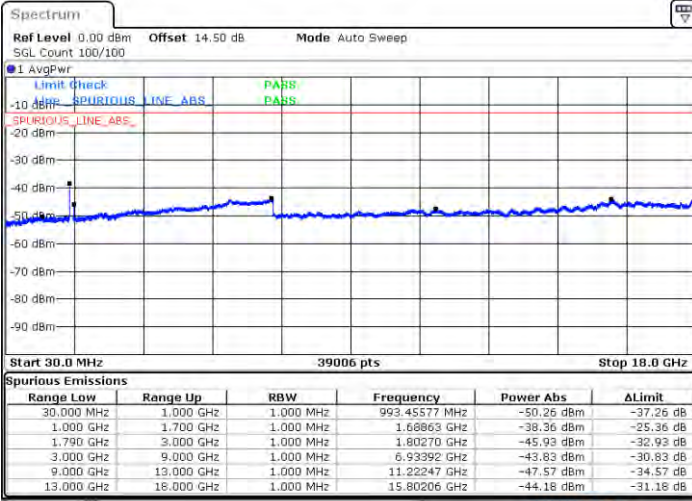

Middle Channel / FullIRB

N/A

Date: 4.JAN.2021 00:15:57

LTE Band 66C / 20MHz+20MHz

16QAM

Highest Channel / 1RB0 and 1RB99

Highest Channel / 1RB99 and 1RB0

Date: 4.JAN.2021 00:51:00

Date: 4.JAN.2021 00:58:00

Highest Channel / FullIRB

N/A

Date: 4.JAN.2021 00:44:59

LTE Band 66C / 5MHz+20MHz

64QAM

Lowest Channel / 1RB0 and 1RB99

Lowest Channel / 1RB24 and 1RB0

Date: 31 JAN 2021 22:22:15

Date: 31 JAN 2021 22:22:12

Lowest Channel / FullIRB

N/A

Date: 31 JAN 2021 22:19:54

LTE Band 66C / 5MHz+20MHz

64QAM

Middle Channel / 1RB0 and 1RB9