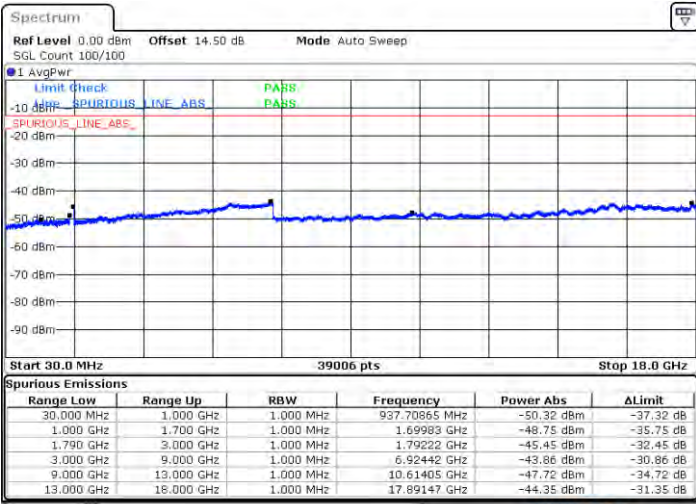

Date: 31 JAN 2021 22:22:15

Date: 31 JAN 2021 22:22:12

Lowest Channel / FullIRB

N/A

Date: 31 JAN 2021 22:19:54

LTE Band 66C / 5MHz+20MHz

64QAM

Middle Channel / 1RB0 and 1RB9

Middle Channel / 1RB24 and 1RB0

Date: 2021/01/20 22:45:10

Date: 2021/01/20 22:51:30

Middle Channel / FullRB

N/A

Date: 2021/01/20 22:44:11

LTE Band 66C / 5MHz+20MHz

64QAM

Highest Channel / 1RB0 and 1RB99

Highest Channel / 1RB24 and 1RB0

Date: 2021/04/21 21:01:04

Date: 2021/04/21 23:48:12

Highest Channel / FullIRB

N/A

Date: 2021/04/21 22:59:03

LTE Band 66C / 10MHz+15MHz