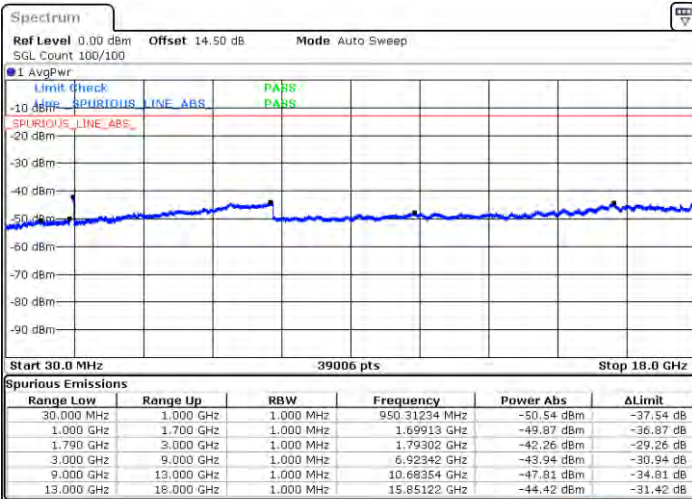

Lowest Channel / FullIRB

N/A

Date: 2021/01/20 00:16:00

LTE Band 66C / 10MHz+20MHz

64QAM

Middle Channel / 1RB0 and 1RB9

Middle Channel / 1RB49 and 1RB0

Date: 2021/04/21 00:11:35

Date: 2021/04/21 00:30:56

Middle Channel / FullRB

N/A

Date: 2021/04/21 00:22:17

LTE Band 66C / 10MHz+20MHz

64QAM

Highest Channel / 1RB0 and 1RB99

Highest Channel / 1RB49 and 1RB0

Date: 2021/01/20 00:47:30

Date: 2021/01/20 00:55:50

Highest Channel / FullIRB

N/A

Date: 2021/01/20 00:46:01

LTE Band 66C / 15MHz+10MHz

64QAM

Lowest Channel / 1RB0 and 1RB49