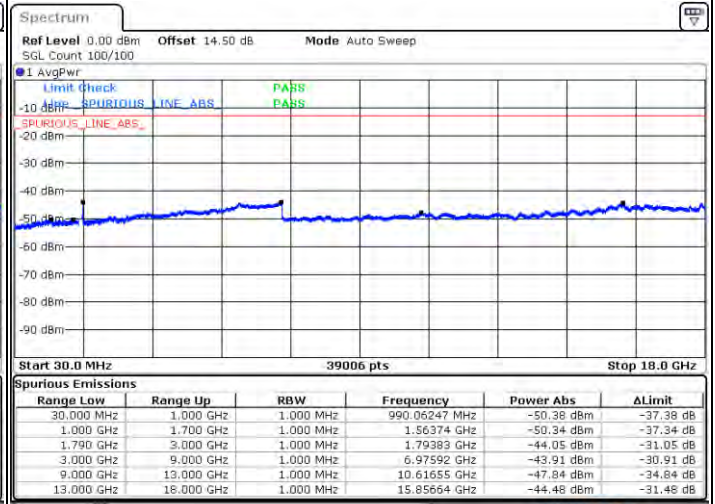

LTE Band 66C / 20MHz+15MHz

16QAM

Highest Channel / 1RB0 and 1RB74

Highest Channel / 1RB99 and 1RB0

Date: 2021/05/10:13

Date: 2021/05/10:42

Highest Channel / FullIRB

N/A

Date: 2021/04/17:33

LTE Band 66C / 20MHz+20MHz

16QAM

Lowest Channel / 1RB0 and 1RB99

Lowest Channel / 1RB99 and 1RB0

Date: 3.JAN.2021 21:59:42

Date: 4.JAN.2021 00:05:16

Lowest Channel / FullIRB