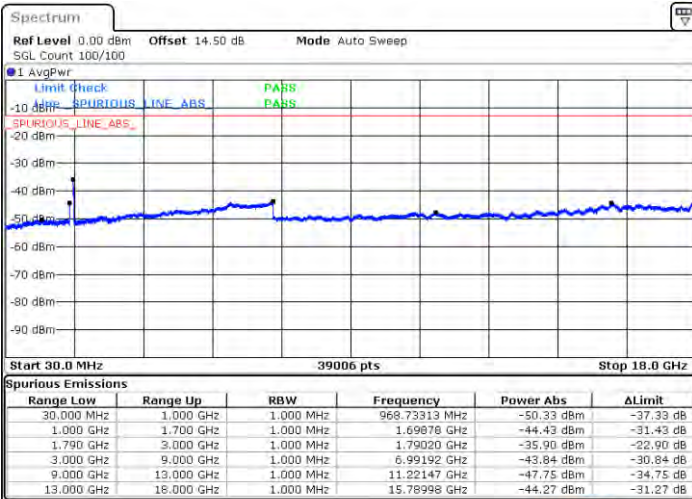

N/A

Date: 3.JAN.2021 23:54:08

LTE Band 66C / 20MHz+20MHz

16QAM

MiddleChannel / 1RB0 and 1RB99

Middle Channel / 1RB99 and 1RB0

Date: 4.JAN.2021 00:30:19

Date: 4.JAN.2021 00:31:54

Middle Channel / FullIRB

N/A

Date: 4.JAN.2021 00:15:57

LTE Band 66C / 20MHz+20MHz

16QAM

Highest Channel / 1RB0 and 1RB99

Highest Channel / 1RB99 and 1RB0

Date: 4.JAN.2021 00:51:00

Date: 4.JAN.2021 00:58:00

Highest Channel / FullIRB

N/A

Date: 4.JAN.2021 00:44:59

LTE Band 66C / 5MHz+20MHz

64QAM

Lowest Channel / 1RB0 and 1RB99

Lowest Channel / 1RB24 and 1RB0