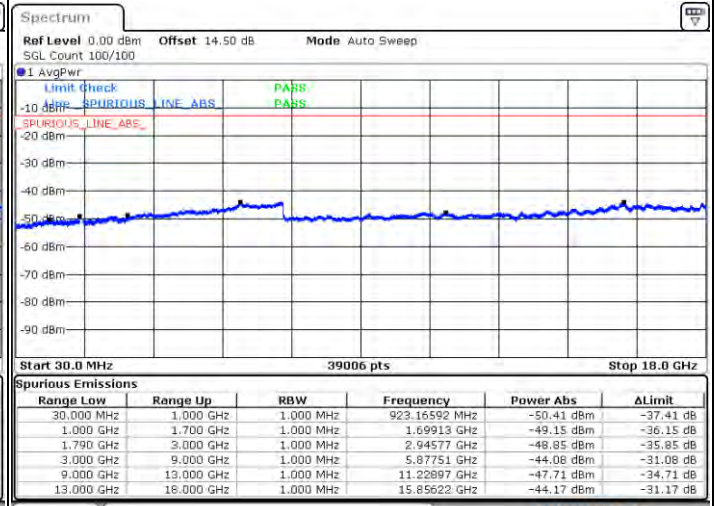

N/A

Date: 2021/04/08:53

LTE Band 66C / 20MHz+15MHz

QPSK

Highest Channel / 1RB0 and 1RB74

Highest Channel / 1RB99 and 1RB0

Date: 2021/05/11 11:46

Date: 2021/05/11 11:45

Highest Channel / FullIRB

N/A

Date: 2021/05/11 11:45

LTE Band 66C / 20MHz+20MHz

QPSK

Lowest Channel / 1RB0 and 1RB99

Lowest Channel / 1RB99 and 1RB0

Date: 4.JAN.2021 00:02:04

Date: 4.JAN.2021 00:04:04

Lowest Channel / FullIRB

N/A

Date: 3.JAN.2021 23:52:04

LTE Band 66C / 20MHz+20MHz

QPSK

MiddleChannel / 1RB0 and 1RB99

Middle Channel / 1RB99 and 1RB0

Date: 4.JAN.2021 00:31:59

Date: 4.JAN.2021 00:32:54

Middle Channel / FullIRB

N/A

Date: 4.JAN.2021 00:33:54

LTE Band 66C / 20MHz+20MHz

QPSK

Highest Channel / 1RB0 and 1RB99