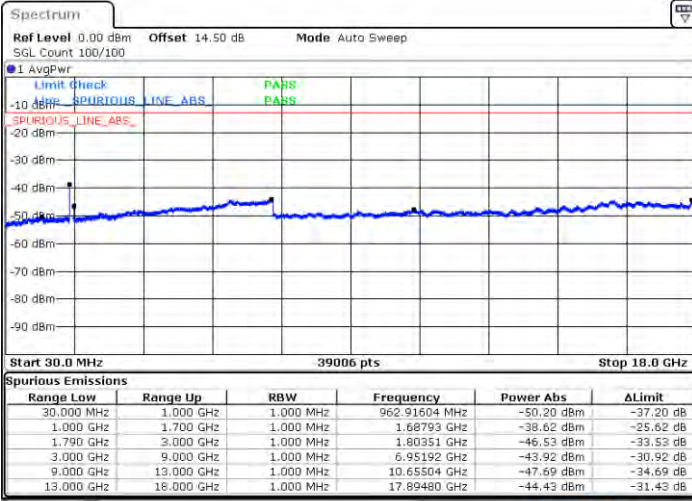

LTE Band 66C / 15MHz+10MHz

16QAM

Lowest Channel / 1RB0 and 1RB49

Lowest Channel / 1RB74 and 1RB0

Date: 2.7AN.2021 22:49:51