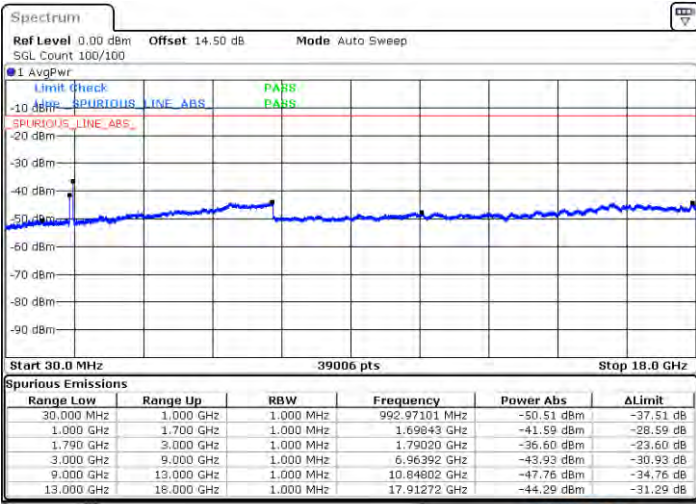

LTE Band 66C / 20MHz+5MHz

16QAM

Lowest Channel / 1RB0 and 1RB24

Lowest Channel / 1RB99 and 1RB0

Date: 2021/05/26 10:35:26

Date: 2021/05/26 10:38:33

Lowest Channel / FullIRB

N/A

Date: 2021/05/26 10:31:28

LTE Band 66C / 20MHz+5MHz

16QAM

Middle Channel / 1RB0 and 1RB24

Middle Channel / 1RB99 and 1RB0

Date: 2021/05/10 05:48:10

Date: 2021/05/10 05:50:53

Middle Channel / FullRB

N/A

Date: 2021/05/10 05:44:02

LTE Band 66C / 20MHz+5MHz

16QAM

Highest Channel / 1RB0 and 1RB24

Highest Channel / 1RB99 and 1RB0

Date: 2021/06/06 09:28

Date: 2021/06/06 09:01