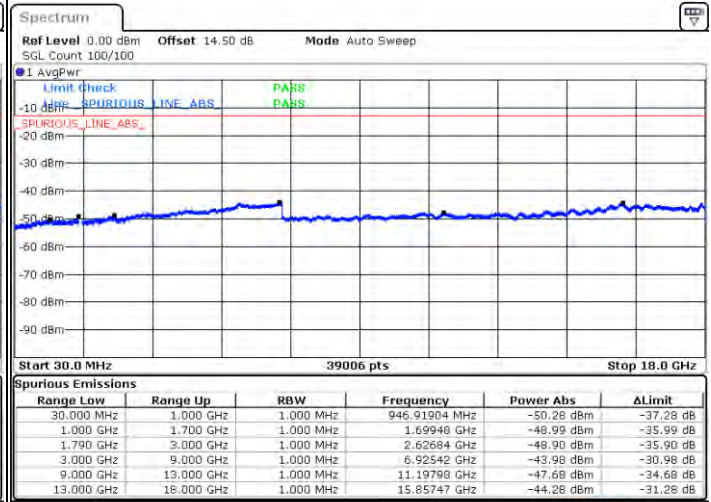

LTE Band 66C / 20MHz+15MHz

16QAM

Highest Channel / 1RB0 and 1RB74

Highest Channel / 1RB99 and 1RB0

Date: 2021/05/10:13

Date: 2021/05/10:42

Highest Channel / FullIRB

N/A

Date: 2021/04/17:33

LTE Band 66C / 20MHz+20MHz

16QAM

Lowest Channel / 1RB0 and 1RB99

Lowest Channel / 1RB99 and 1RB0

Date: 3.JAN.2021 21:59:42

Date: 4.JAN.2021 00:05:16

Lowest Channel / FullIRB

N/A

Date: 3.JAN.2021 23:54:08

LTE Band 66C / 20MHz+20MHz

16QAM

MiddleChannel / 1RB0 and 1RB99

Middle Channel / 1RB99 and 1RB0

Date: 4.JAN.2021 00:30:19

Date: 4.JAN.2021 00:31:54

Middle Channel / FullIRB

N/A

Date: 4.JAN.2021 00:15:57

LTE Band 66C / 20MHz+20MHz

16QAM

Highest Channel / 1RB0 and 1RB99

Highest Channel / 1RB99 and 1RB0

Date: 4.JAN.2021 00:51:00