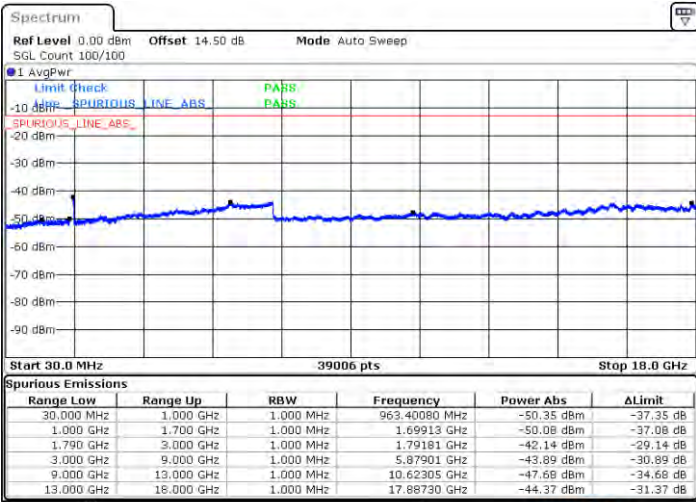

Middle Channel / 1RB24 and 1RB0

Date: 2021/01/20 22:45:10

Date: 2021/01/20 22:51:30

Middle Channel / FullRB

N/A

Date: 2021/01/20 22:44:11

LTE Band 66C / 5MHz+20MHz

64QAM

Highest Channel / 1RB0 and 1RB99

Highest Channel / 1RB24 and 1RB0

Date: 2021/04/21 21:01:04

Date: 2021/04/21 23:48:12

Highest Channel / FullIRB

N/A

Date: 2021/04/21 22:59:03

LTE Band 66C / 10MHz+15MHz