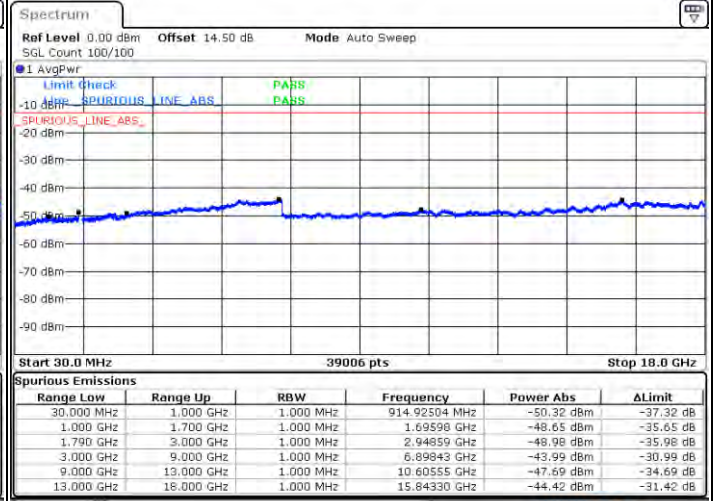

Date: 2.7AN.2021 22:56:48