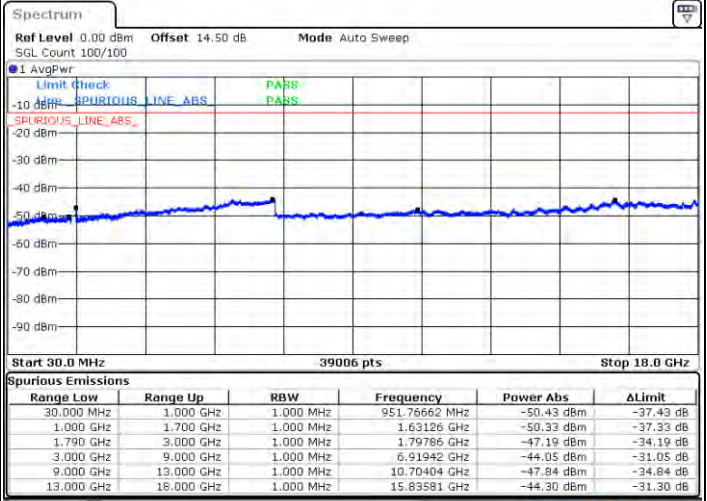

LTE Band 66C / 10MHz+20MHz

QPSK

Highest Channel / 1RB0 and 1RB99

Highest Channel / 1RB49 and 1RB0

Date: 2021/01/20 00:49:42

Date: 2021/01/20 00:51:17

Highest Channel / FullRB

N/A

Date: 2021/01/20 00:48:20

LTE Band 66C / 15MHz+10MHz

QPSK

Lowest Channel / 1RB0 and 1RB49

Lowest Channel / 1RB74 and 1RB0

Date: 2.JAN.2021 22:51:56

Date: 2.JAN.2021 22:54:46

Lowest Channel / FullIRB

Middle Channel / FullIRB

N/A

Date: 2021/01/20 23:01:09

LTE Band 66C / 15MHz+10MHz

QPSK

Highest Channel / 1RB0 and 1RB49

Highest Channel / 1RB74 and 1RB0

Date: 2.7AN.2021 21:27:56