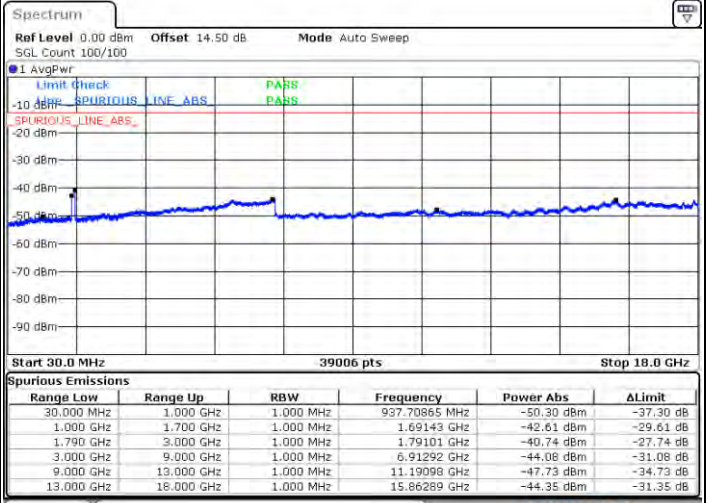

Middle Channel / 1RB24 and 1RB0

Date: 2021/01/20 22:45:10

Date: 2021/01/20 22:51:30

Middle Channel / FullRB

N/A

Date: 2021/01/20 22:44:11

LTE Band 66C / 5MHz+20MHz

64QAM

Highest Channel / 1RB0 and 1RB99

Highest Channel / 1RB24 and 1RB0

Date: 2021/04/21 21:01:04

Date: 2021/04/21 23:48:12

Highest Channel / FullIRB

N/A

Date: 2021/04/21 22:59:03

LTE Band 66C / 10MHz+15MHz

64QAM

Lowest Channel / 1RB0 and 1RB74

Lowest Channel / 1RB49 and 1RB0

Date: 27 JAN 2021 21:38:39

Date: 27 JAN 2021 21:40:13

Lowest Channel / FullIRB

N/A

Date: 27 JAN 2021 21:34:49