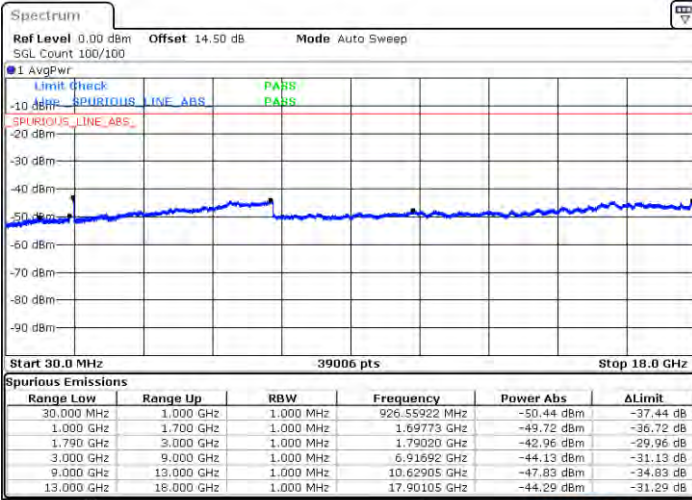

LTE Band 66C / 10MHz+20MHz

QPSK

Highest Channel / 1RB0 and 1RB99

Highest Channel / 1RB49 and 1RB0

Date: 2021/01/20 00:49:42

Date: 2021/01/20 00:51:17

Highest Channel / FullRB

N/A

Date: 2021/01/20 00:48:20

LTE Band 66C / 15MHz+10MHz

QPSK

Lowest Channel / 1RB0 and 1RB49

Lowest Channel / 1RB74 and 1RB0

Date: 2.JAN.2021 22:51:56

Date: 2.JAN.2021 22:54:46

Lowest Channel / FullIRB