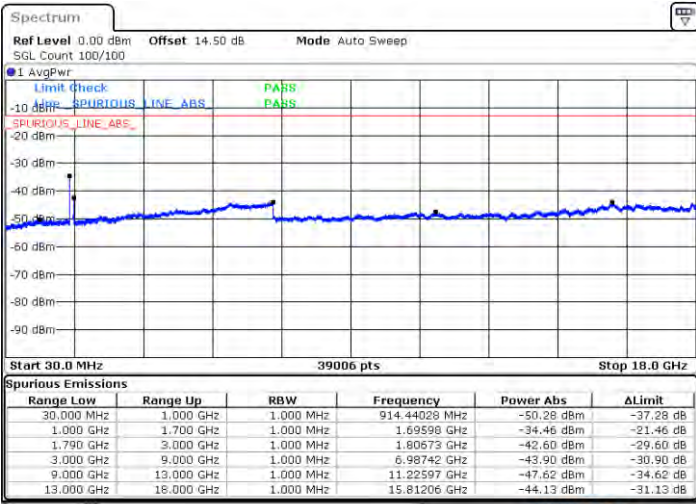

Date: 21 JAN 2021 06:02:22

Date: 21 JAN 2021 06:01:58

Highest Channel / FullIRB

N/A

Date: 21 JAN 2021 06:54:12

LTE Band 66C / 20MHz+10MHz

QPSK

Lowest Channel / 1RB0 and 1RB49

Lowest Channel / 1RB99 and 1RB0

Date: 2021/01/10 01:10:16

Date: 2021/01/10 01:12:31

Lowest Channel / FullIRB

N/A

Date: 2021/01/10 00:59:50

LTE Band 66C / 20MHz+10MHz

QPSK

Middle Channel / 1RB0 and 1RB49

Middle Channel / 1RB99 and 1RB0

Date: 2021/01/25 12:12

Date: 2021/01/26 13:30

Middle Channel / FullIRB

N/A

Date: 2021/01/16 14:40

LTE Band 66C / 20MHz+10MHz

QPSK

Highest Channel / 1RB0 and 1RB49

Highest Channel / 1RB99 and 1RB0

Date: 2021/01/20 01:49:40

Date: 2021/01/20 01:52:22

Highest Channel / FullRB

N/A

Date: 2021/01/20 01:59:51