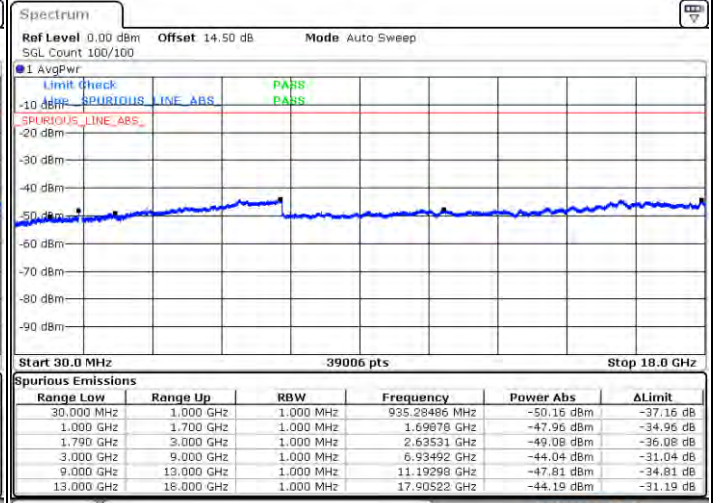

Date: 2021/01/24 13:01:24

Date: 2021/01/27 24:01:27

Middle Channel / FullIRB

N/A

Date: 2021/01/24 13:01:24

LTE Band 66C / 20MHz+10MHz

16QAM

Highest Channel / 1RB0 and 1RB49

Highest Channel / 1RB99 and 1RB0

Date: 2021.01.20 01:47:52

Date: 2021.01.20 01:54:11

Highest Channel / FullRB

N/A

Date: 2021.01.20 01:42:41

LTE Band 66C / 20MHz+15MHz

16QAM

Lowest Channel / 1RB0 and 1RB74

Lowest Channel / 1RB99 and 1RB0

Date: 2021.07.01 04:29:54

Date: 2021.07.01 04:35:00

Lowest Channel / FullIRB

N/A

Date: 2021.07.01 04:23:27

LTE Band 66C / 20MHz+15MHz