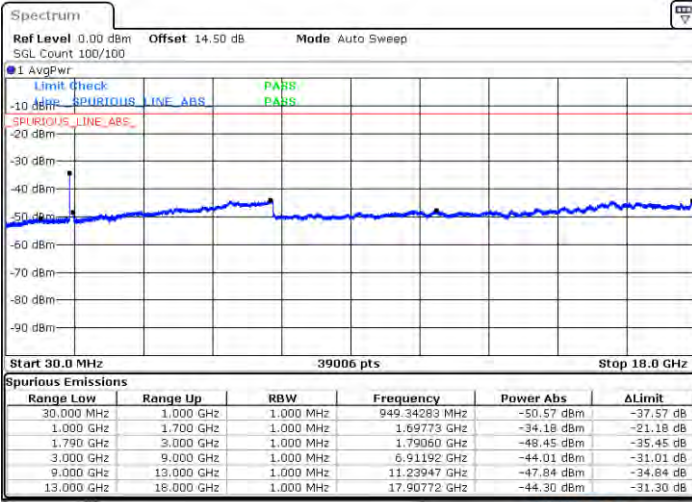

Date: 2.7AN.2021 21:05:30

LTE Band 66C / 15MHz+10MHz

16QAM

Highest Channel / 1RB0 and 1RB49

Highest Channel / 1RB74 and 1RB0

Date: 2021/01/21 21:26:00

Date: 2021/01/21 21:32:06

Highest Channel / FullRB

N/A

Date: 2021/01/21 21:19:43

LTE Band 66C / 15MHz+15MHz

16QAM

Lowest Channel / 1RB0 and 1RB74

Lowest Channel / 1RB74 and 1RB0

Date: 2021/02/05 02:05:57

Date: 2021/02/05 02:10:13

Lowest Channel / FullIRB

N/A

Date: 2021/02/05 02:01:19

LTE Band 66C / 15MHz+15MHz

16QAM

Middle Channel / 1RB0 and 1RB74

Middle Channel / 1RB74 and 1RB0

Date: 31.JAN.2021 02:14:42