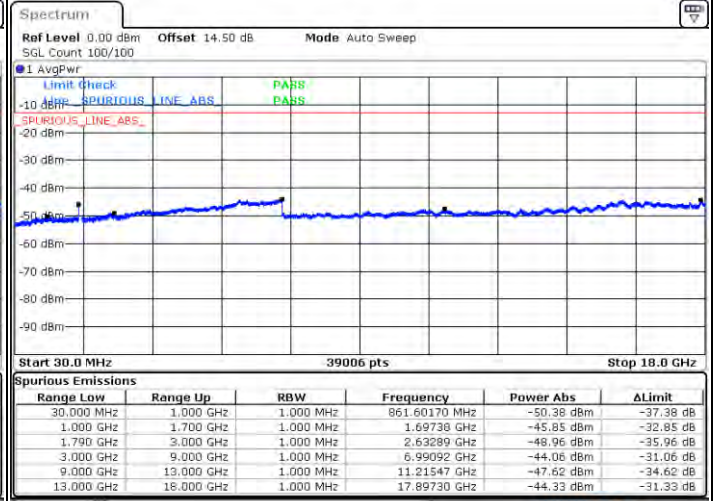

N/A

Date: 2021/05/10 05:44:02

LTE Band 66C / 20MHz+5MHz

16QAM

Highest Channel / 1RB0 and 1RB24

Highest Channel / 1RB99 and 1RB0

Date: 2021/06/06 09:28

Date: 2021/06/06 09:01

Highest Channel / FullIRB

N/A

Date: 2021/06/06 09:55

LTE Band 66C / 20MHz+10MHz

16QAM

Lowest Channel / 1RB0 and 1RB49

Lowest Channel / 1RB99 and 1RB0

Date: 2021/01/08:39

Date: 2021/01/14:40

Lowest Channel / FullIRB

N/A

Date: 2021/01/02:24

LTE Band 66C / 20MHz+10MHz

16QAM

Middle Channel / 1RB0 and 1RB49

Middle Channel / 1RB99 and 1RB0