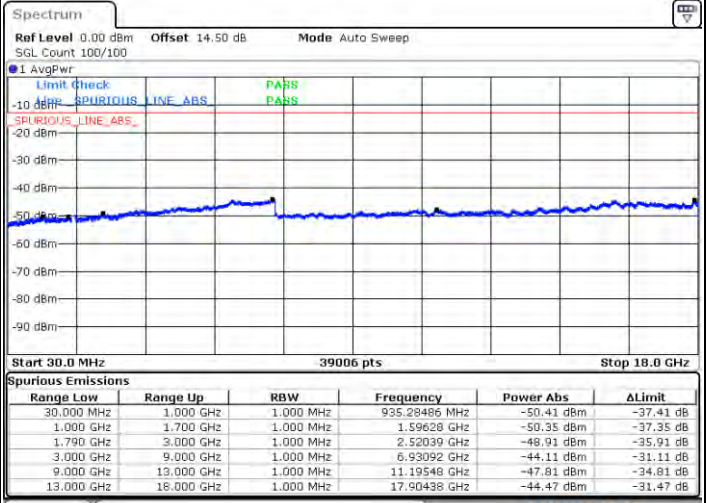

LTE Band 66C / 20MHz+15MHz

QPSK

Lowest Channel / 1RB0 and 1RB74

Lowest Channel / 1RB99 and 1RB0

Date: 2021/04/31:46

Date: 2021/04/31:10

Lowest Channel / FullRB

N/A

Date: 2021/04/20:47

LTE Band 66C / 20MHz+15MHz

QPSK

Middle Channel / 1RB0 and 1RB74

Middle Channel / 1RB99 and 1RB0

Date: 2021/04/08:19

Date: 2021/04/08:20

Middle Channel / FullIRB

N/A

Date: 2021/04/08:53

LTE Band 66C / 20MHz+15MHz

QPSK

Highest Channel / 1RB0 and 1RB74

Highest Channel / 1RB99 and 1RB0

Date: 2021/05/11 11:46

Date: 2021/05/11 11:45

Highest Channel / FullIRB

N/A

Date: 2021/05/11 11:45

LTE Band 66C / 20MHz+20MHz

QPSK

Lowest Channel / 1RB0 and 1RB99

Lowest Channel / 1RB99 and 1RB0

Date: 4.JAN.2021 00:02:04