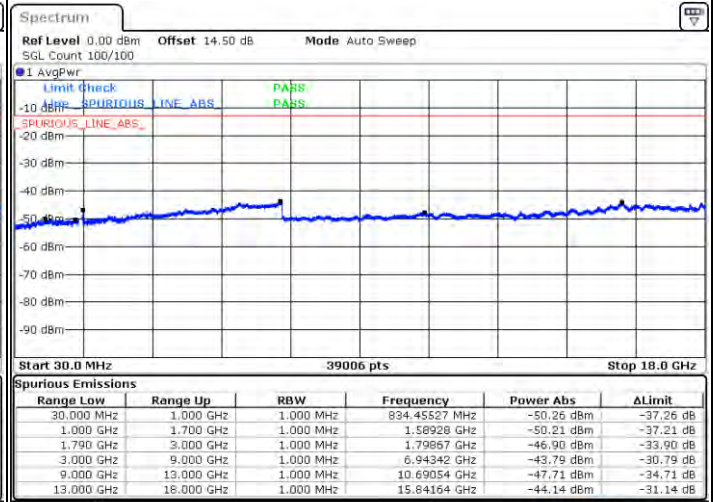

Middle Channel / FullIRB

N/A

Date: 4.JAN.2021 00:15:57

LTE Band 66C / 20MHz+20MHz

16QAM

Highest Channel / 1RB0 and 1RB99

Highest Channel / 1RB99 and 1RB0

Date: 4.JAN.2021 00:51:00

Date: 4.JAN.2021 00:58:00

Highest Channel / FullIRB

N/A

Date: 4.JAN.2021 00:44:59

LTE Band 66C / 5MHz+20MHz

64QAM

Lowest Channel / 1RB0 and 1RB99

Lowest Channel / 1RB24 and 1RB0