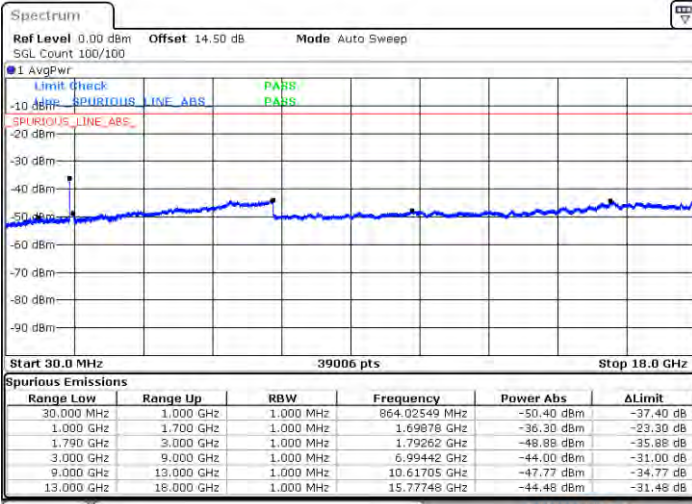

Date: 2021/05/19 05:49:59

Middle Channel / FullIRB

N/A

Date: 2021/05/19 05:48:53

LTE Band 66C / 20MHz+5MHz

QPSK

Highest Channel / 1RB0 and 1RB24

Highest Channel / 1RB99 and 1RB0

Date: 21 JAN 2021 06:02:22

Date: 21 JAN 2021 06:01:58

Highest Channel / FullIRB

N/A

Date: 21 JAN 2021 06:54:12

LTE Band 66C / 20MHz+10MHz

QPSK

Lowest Channel / 1RB0 and 1RB49

Lowest Channel / 1RB99 and 1RB0

Date: 2021/01/10 01:10:16

Date: 2021/01/10 01:12:31

Lowest Channel / FullIRB

N/A

Date: 2021/01/10 00:59:50

LTE Band 66C / 20MHz+10MHz

QPSK

Middle Channel / 1RB0 and 1RB49

Middle Channel / 1RB99 and 1RB0

Date: 2021/01/25 12:12

Date: 2021/01/26 13:30

Middle Channel / FullIRB

N/A

Date: 2021/01/16 14:40

LTE Band 66C / 20MHz+10MHz