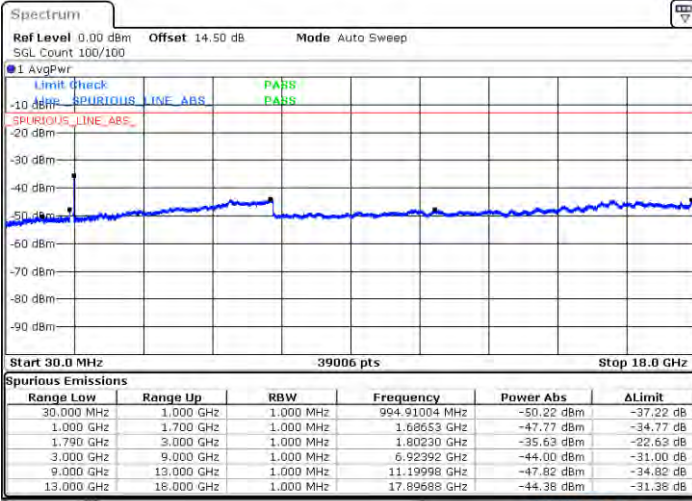

LTE Band 66C / 10MHz+15MHz

64QAM

MiddleChannel / 1RB0 and 1RB74

Middle Channel / 1RB49 and 1RB0

Date: 2. JAN. 2021 21:55:47

Date: 2. JAN. 2021 22:01:52

Middle Channel / FullIRB

N/A

Date: 2. JAN. 2021 21:54:31

LTE Band 66C / 10MHz+15MHz

64QAM

Highest Channel / 1RB0 and 1RB74

Highest Channel / 1RB49 and 1RB0

Date: 2, JAN, 2021 22:28:24

Date: 2, JAN, 2021 22:37:41

Highest Channel / FullIRB

N/A

Date: 2, JAN, 2021 22:12:03

LTE Band 66C / 10MHz+20MHz

64QAM

Lowest Channel / 1RB0 and 1RB99

Lowest Channel / 1RB49 and 1RB0

Date: 2021/01/20 00:16:28

Date: 2021/01/20 00:27:41