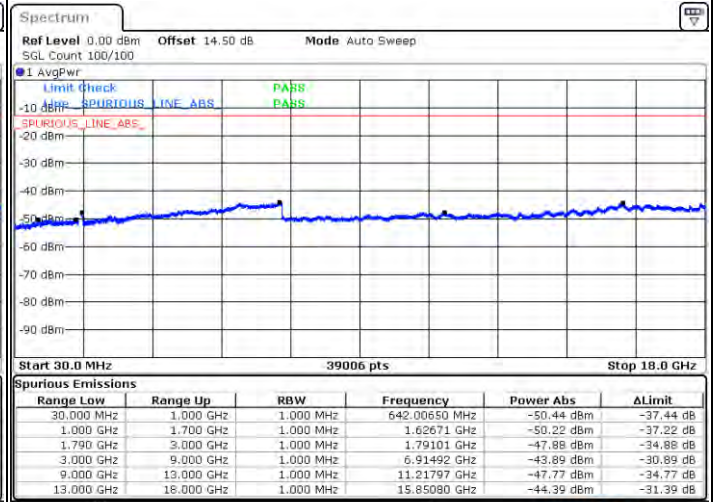

Lowest Channel / 1RB74 and 1RB0

Date: 2, JAN, 2021 22:48:26

Date: 2, JAN, 2021 22:58:46

Lowest Channel / FullIRB

N/A

Date: 2, JAN, 2021 22:45:29

LTE Band 66C / 15MHz+10MHz

64QAM

Middle Channel / 1RB0 and 1RB49

Middle Channel / 1RB74 and 1RB0

Date: 2.7AN.2021 21:08:50

Date: 2.7AN.2021 23:16:17

Middle Channel / FullIRB

N/A

Date: 2.7AN.2021 23:07:39

LTE Band 66C / 15MHz+10MHz

64QAM

Highest Channel / 1RB0 and 1RB49

Highest Channel / 1RB74 and 1RB0

Date: 27 JAN 2021 21:21:20

Date: 27 JAN 2021 00:00:54

Highest Channel / FullIRB

N/A

Date: 27 JAN 2021 21:22:10