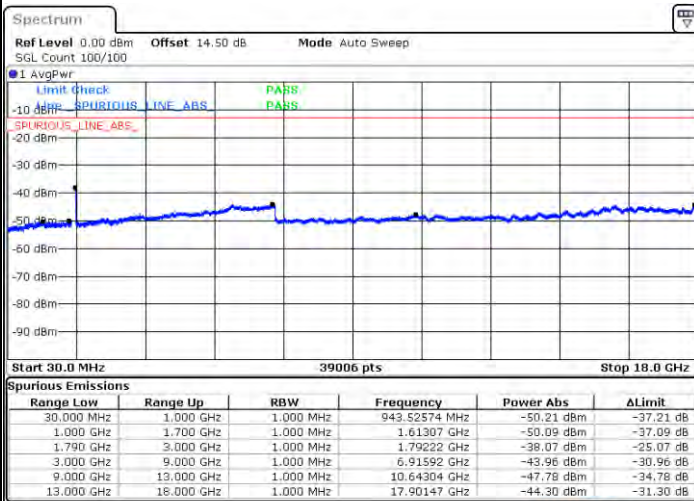

N/A

Date: 2.JAN.2021 22:40:13

LTE Band 66C / 15MHz+10MHz

QPSK

Middle Channel / 1RB0 and 1RB49

Middle Channel / 1RB74 and 1RB0

Date: 2021/01/20 22:40:33

Date: 2021/01/20 23:11:52

Middle Channel / FullIRB

N/A

Date: 2021/01/20 23:01:09

LTE Band 66C / 15MHz+10MHz

QPSK

Highest Channel / 1RB0 and 1RB49

Highest Channel / 1RB74 and 1RB0

Date: 2.7AN.2021 21:27:56

Date: 2.7AN.2021 21:28:58

Highest Channel / FullIRB

N/A

Date: 2.7AN.2021 21:18:00

LTE Band 66C / 15MHz+15MHz

QPSK

Lowest Channel / 1RB0 and 1RB74

Lowest Channel / 1RB74 and 1RB0

Date: 2021.01.21 02:07:06

Date: 2021.01.21 02:08:46

Lowest Channel / FullIRB

N/A

Date: 2021.01.21 01:59:47

LTE Band 66C / 15MHz+15MHz

QPSK

Middle Channel / 1RB0 and 1RB74