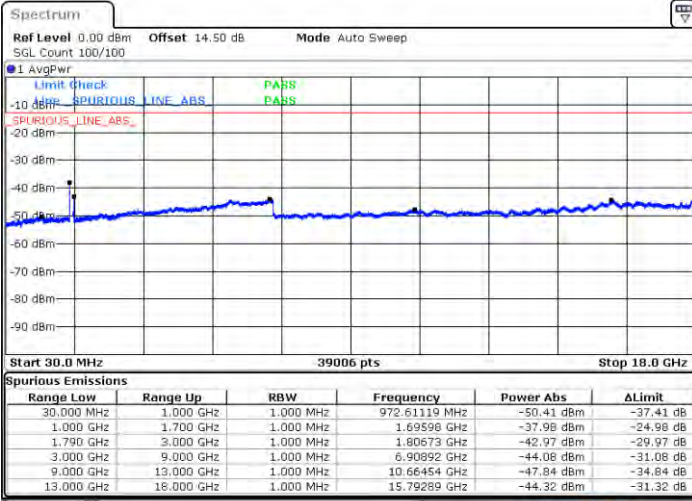

LTE Band 66C / 10MHz+20MHz

QPSK

Highest Channel / 1RB0 and 1RB99

Highest Channel / 1RB49 and 1RB0

Date: 2021/01/20 00:49:42

Date: 2021/01/20 00:51:17

Highest Channel / FullRB

N/A

Date: 2021/01/20 00:48:20

LTE Band 66C / 15MHz+10MHz

QPSK

Lowest Channel / 1RB0 and 1RB49

Lowest Channel / 1RB74 and 1RB0

Date: 2.JAN.2021 22:51:56

Date: 2.JAN.2021 22:54:46

Lowest Channel / FullIRB

Middle Channel / FullIRB

N/A

Date: 2021/01/20 23:01:09

LTE Band 66C / 15MHz+10MHz

QPSK

Highest Channel / 1RB0 and 1RB49

Highest Channel / 1RB74 and 1RB0

Date: 2.7AN.2021 21:27:56