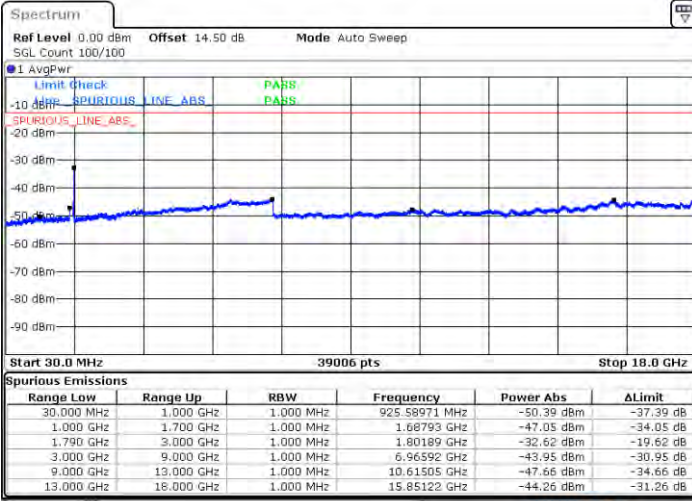

Highest Channel / 1RB99 and 1RB0

Date: 4.JAN.2021 00:55:16

Date: 4.JAN.2021 00:57:04

Highest Channel / FullIRB

N/A

Date: 4.JAN.2021 00:37:44

LTE Band 66C / 5MHz+20MHz

16QAM

Lowest Channel / 1RB0 and 1RB99

Lowest Channel / 1RB24 and 1RB0

Date: 2021.07.01 22:24:03

Date: 2021.07.01 22:29:41

Lowest Channel / FullIRB

N/A

Date: 2021.07.01 22:18:02

LTE Band 66C / 5MHz+20MHz

LTE Band 66C / 5MHz+20MHz

16QAM

Highest Channel / 1RB0 and 1RB99

Highest Channel / 1RB24 and 1RB0

Date: 2021/01/21 21:01:00

Date: 2021/01/21 23:47:00

Highest Channel / FullRB

N/A

Date: 2021/01/21 22:56:00

LTE Band 66C / 10MHz+15MHz

16QAM

Lowest Channel / 1RB0 and 1RB74

Lowest Channel / 1RB49 and 1RB0

Date: 2.7AN.2021 21:40:27

Date: 2.7AN.2021 21:47:04

Lowest Channel / FullIRB