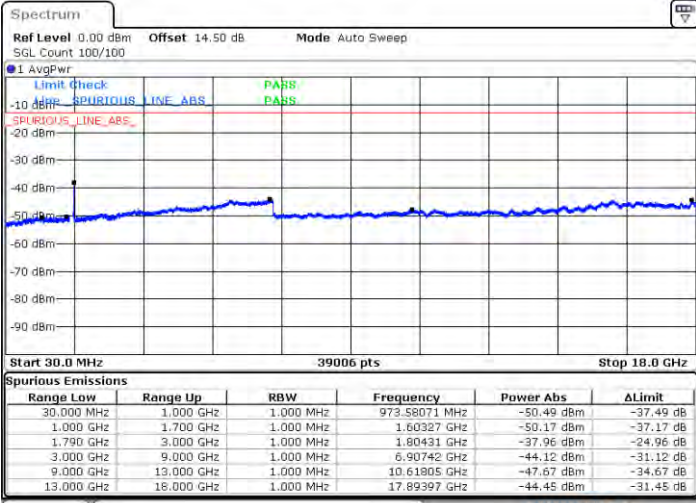

LTE Band 66C / 20MHz+15MHz

16QAM

Middle Channel / 1RB0 and 1RB74

Middle Channel / 1RB99 and 1RB0

Date: 2021/04/21 04:45:20