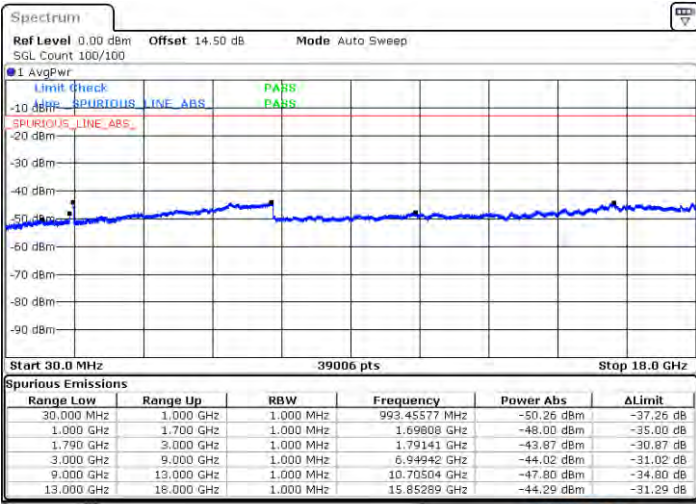

Highest Channel / 1RB0 and 1RB74

Highest Channel / 1RB74 and 1RB0

Date: 2021.01.21 02:39:26

Date: 2021.01.21 02:41:16

Highest Channel / FullIRB

N/A

Date: 2021.01.21 02:38:56

LTE Band 66C / 15MHz+20MHz

QPSK

Lowest Channel / 1RB0 and 1RB99

Lowest Channel / 1RB74 and 1RB0

Date: 2021/03/10 10:00

Date: 2021/03/11 11:58

Lowest Channel / FullIRB

N/A

Date: 2021/03/01 11:36

LTE Band 66C / 15MHz+20MHz

QPSK

Middle Channel / 1RB0 and 1RB9

Middle Channel / 1RB74 and 1RB0

Date: 2021/03/31 09:19

Date: 2021/03/31 09:33

Middle Channel / FullRB

N/A

Date: 2021/03/31 09:23

LTE Band 66C / 15MHz+20MHz

QPSK

Highest Channel / 1RB0 and 1RB99

Highest Channel / 1RB74 and 1RB0

Date: 2021/01/04 09:00

Date: 2021/01/04 10:52

Highest Channel / FullIRB