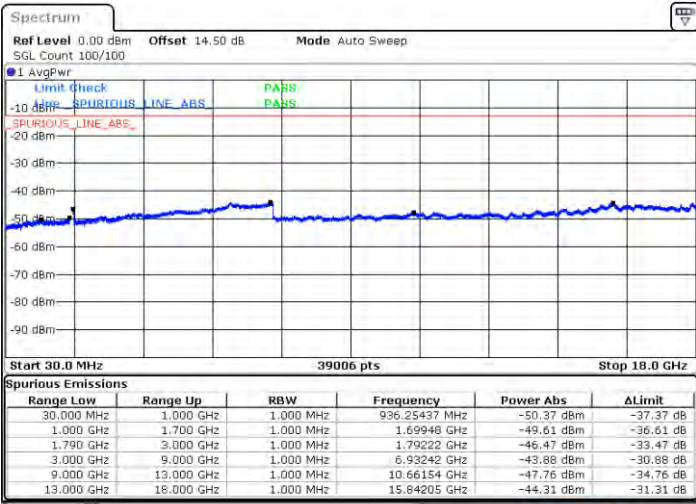

Middle Channel / FullRB

N/A

Date: 2021/01/20 22:42:59