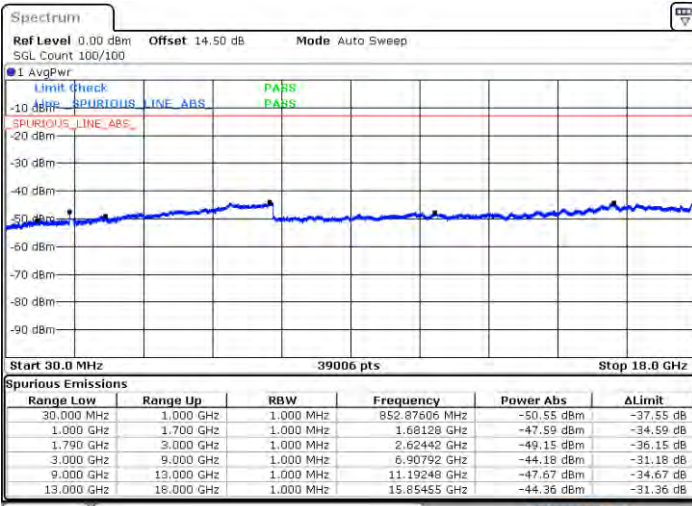

LTE Band 66C / 15MHz+20MHz

QPSK

Middle Channel / 1RB0 and 1RB9

Middle Channel / 1RB74 and 1RB0

Date: 2021/03/31 09:19

Date: 2021/03/31 09:33

Middle Channel / FullRB

N/A

Date: 2021/03/31 09:23

LTE Band 66C / 15MHz+20MHz

QPSK

Highest Channel / 1RB0 and 1RB99

Highest Channel / 1RB74 and 1RB0

Date: 2021/01/04 09:00

Date: 2021/01/04 10:52

Highest Channel / FullIRB

N/A

Date: 2021/01/03 15:04

LTE Band 66C / 20MHz+5MHz

QPSK

Lowest Channel / 1RB0 and 1RB24

Lowest Channel / 1RB99 and 1RB0

Date: 21 JAN 2021 05:14:09

Date: 21 JAN 2021 05:40:59

Lowest Channel / FullIRB

N/A

Date: 21 JAN 2021 05:32:42

LTE Band 66C / 20MHz+5MHz

QPSK

Middle Channel / 1RB0 and 1RB24

Middle Channel / 1RB99 and 1RB0

Date: 2021/05/19 05:49:03