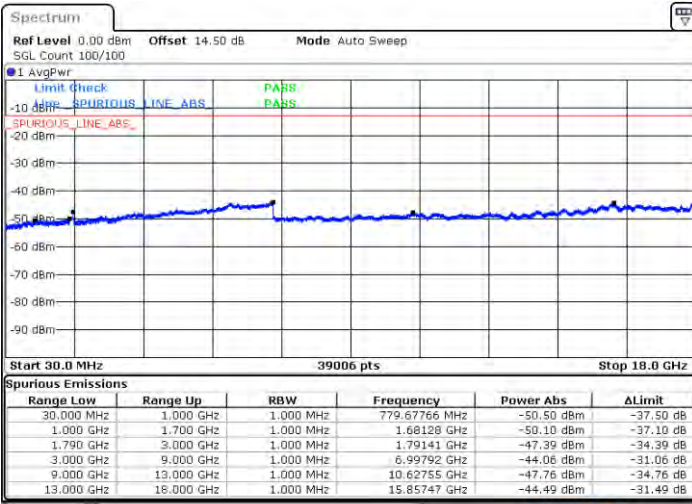

Highest Channel / 1RB99 and 1RB0

Date: 2021.01.20 01:47:52

Date: 2021.01.20 01:54:11

Highest Channel / FullRB

N/A

Date: 2021.01.20 01:42:41

LTE Band 66C / 20MHz+15MHz

16QAM

Lowest Channel / 1RB0 and 1RB74

Lowest Channel / 1RB99 and 1RB0

Date: 2021.07.01 04:29:54

Date: 2021.07.01 04:35:00

Lowest Channel / FullIRB

N/A

Date: 2021.07.01 04:23:27

LTE Band 66C / 20MHz+15MHz

16QAM

Middle Channel / 1RB0 and 1RB74

Middle Channel / 1RB99 and 1RB0

Date: 2021/04/21 04:45:20

Date: 2021/04/21 04:50:34

Middle Channel / FullIRB

N/A

Date: 2021/04/21 04:41:08

LTE Band 66C / 20MHz+15MHz

16QAM

Highest Channel / 1RB0 and 1RB74

Highest Channel / 1RB99 and 1RB0

Date: 2021/05/10:13

Date: 2021/05/10:42

Highest Channel / FullIRB

N/A