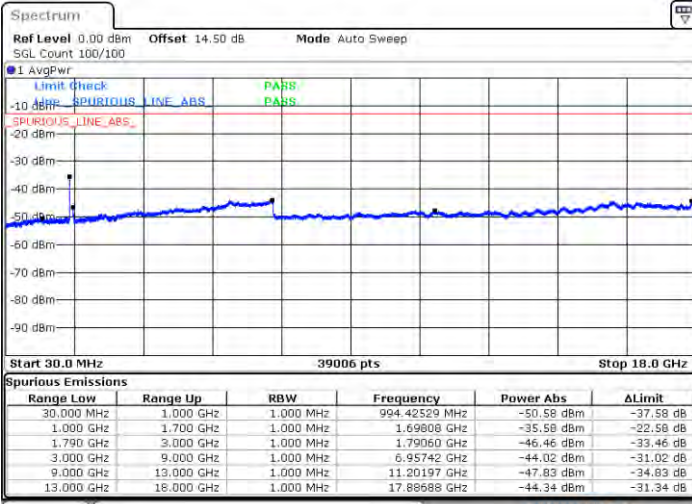

Highest Channel / 1RB99 and 1RB0

Date: 2021.01.20 01:47:52

Date: 2021.01.20 01:54:11

Highest Channel / FullRB

N/A

Date: 2021.01.20 01:42:41

LTE Band 66C / 20MHz+15MHz

16QAM

Lowest Channel / 1RB0 and 1RB74

Lowest Channel / 1RB99 and 1RB0

Date: 2021.07.01 04:29:54

Date: 2021.07.01 04:35:00

Lowest Channel / FullIRB

N/A

Date: 2021.07.01 04:23:27

LTE Band 66C / 20MHz+15MHz

LTE Band 66C / 20MHz+15MHz

16QAM

Highest Channel / 1RB0 and 1RB74

Highest Channel / 1RB99 and 1RB0

Date: 2021/05/10:13

Date: 2021/05/10:42

Highest Channel / FullIRB

N/A