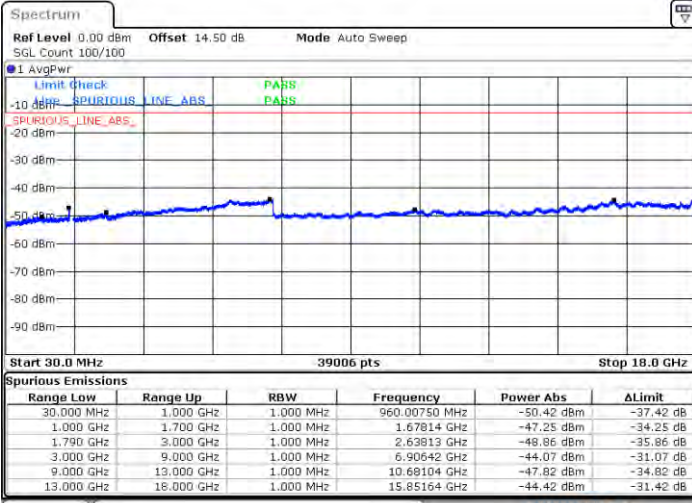

Highest Channel / FullRB

N/A

Date: 2021/02/21 02:31:19

LTE Band 66C / 15MHz+20MHz

64QAM

Lowest Channel / 1RB0 and 1RB99

Lowest Channel / 1RB74 and 1RB80

Date: 2021/03/07:02