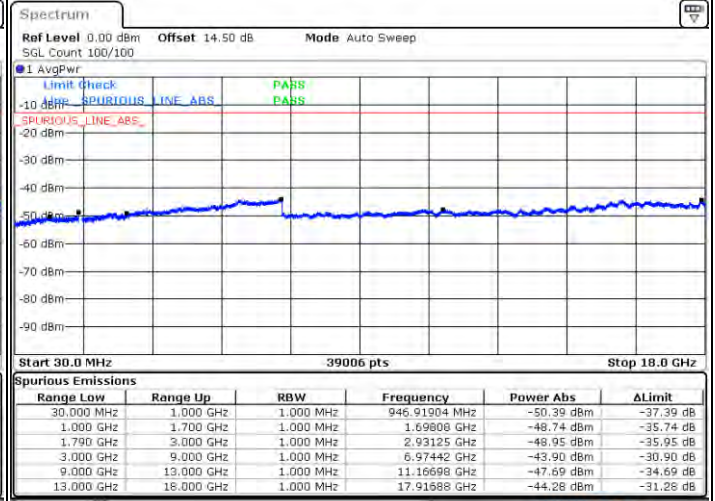

Middle Channel / FullIRB

N/A

Date: 4.JAN.2021 00:15:57

LTE Band 66C / 20MHz+20MHz

16QAM

Highest Channel / 1RB0 and 1RB99

Highest Channel / 1RB99 and 1RB0

Date: 4.JAN.2021 00:51:00

Date: 4.JAN.2021 00:58:00

Highest Channel / FullIRB

N/A

Date: 4.JAN.2021 00:44:59

LTE Band 66C / 5MHz+20MHz

64QAM

Lowest Channel / 1RB0 and 1RB99

Lowest Channel / 1RB24 and 1RB0

Date: 31 JAN 2021 22:22:15

Date: 31 JAN 2021 22:22:12

Lowest Channel / FullIRB

N/A

Date: 31 JAN 2021 22:19:54

LTE Band 66C / 5MHz+20MHz

64QAM

Middle Channel / 1RB0 and 1RB9