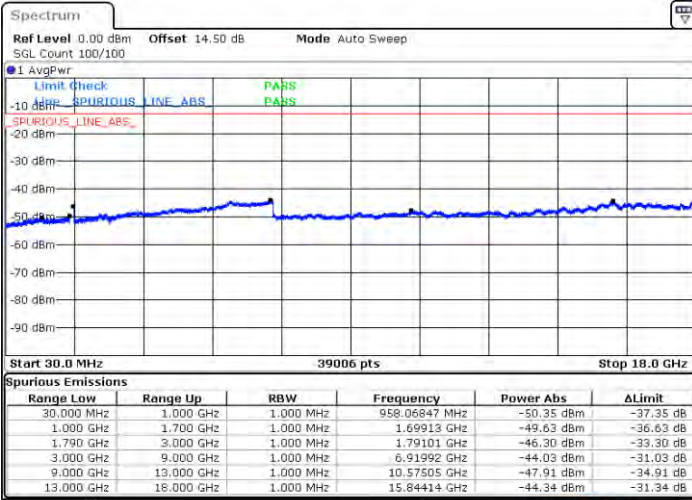

Highest Channel / 1RB0 and 1RB99

Highest Channel / 1RB24 and 1RB0

Date: 2021/04/21 21:01:04

Date: 2021/04/21 23:48:12

Highest Channel / FullIRB

N/A

Date: 2021/04/21 22:59:03

LTE Band 66C / 10MHz+15MHz

LTE Band 66C / 10MHz+15MHz

64QAM

MiddleChannel / 1RB0 and 1RB74

Middle Channel / 1RB49 and 1RB0

Date: 2. JAN. 2021 21:55:47

Date: 2. JAN. 2021 22:01:52

Middle Channel / FullIRB

N/A

Date: 2. JAN. 2021 21:54:31

LTE Band 66C / 10MHz+15MHz

64QAM

Highest Channel / 1RB0 and 1RB74

Highest Channel / 1RB49 and 1RB0

Date: 2, JAN, 2021 22:28:24

Date: 2, JAN, 2021 22:37:41

Highest Channel / FullIRB