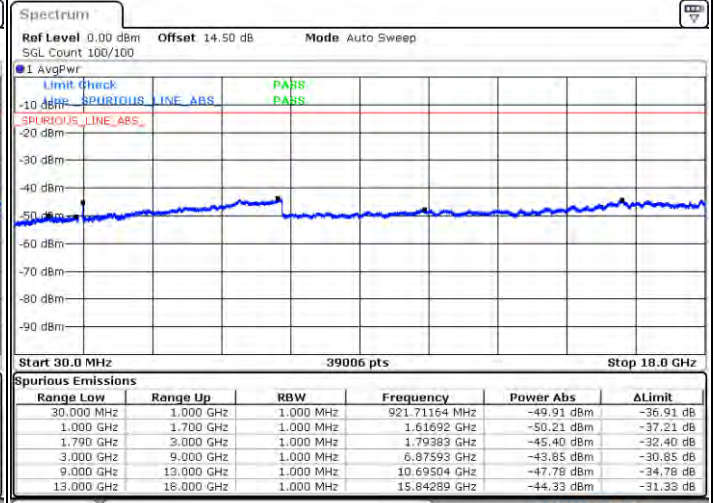

Highest Channel / FullIRB

N/A

Date: 2021/05/11 11:45

LTE Band 66C / 20MHz+20MHz

QPSK

Lowest Channel / 1RB0 and 1RB99

Lowest Channel / 1RB99 and 1RB0

Date: 4.JAN.2021 00:02:04

Date: 4.JAN.2021 00:04:04

Lowest Channel / FullIRB

N/A

Date: 3.JAN.2021 23:52:04

LTE Band 66C / 20MHz+20MHz

QPSK

MiddleChannel / 1RB0 and 1RB99

Middle Channel / 1RB99 and 1RB0

Date: 4.JAN.2021 00:31:59

Date: 4.JAN.2021 00:32:54

Middle Channel / FullIRB

N/A

Date: 4.JAN.2021 00:33:54

LTE Band 66C / 20MHz+20MHz

QPSK

Highest Channel / 1RB0 and 1RB99

Highest Channel / 1RB99 and 1RB0

Date: 4.JAN.2021 00:55:16

Date: 4.JAN.2021 00:57:04

Highest Channel / FullIRB

N/A

Date: 4.JAN.2021 00:37:44

LTE Band 66C / 5MHz+20MHz

16QAM