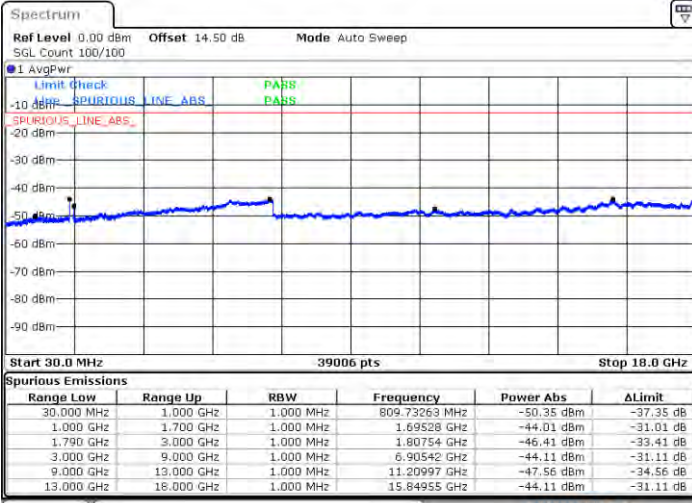

Date: 2.7AN.2021 21:28:58

Highest Channel / FullIRB

N/A

Date: 2.7AN.2021 21:18:00

LTE Band 66C / 15MHz+15MHz

QPSK

Lowest Channel / 1RB0 and 1RB74

Lowest Channel / 1RB74 and 1RB0

Date: 2021.01.21 02:07:06

Date: 2021.01.21 02:08:46

Lowest Channel / FullIRB

N/A

Date: 2021.01.21 01:59:47

LTE Band 66C / 15MHz+15MHz

QPSK

Middle Channel / 1RB0 and 1RB74

Middle Channel / 1RB74 and 1RB0

Date: 2021.01.21 02:11:08

Date: 2021.01.21 02:11:13

Middle Channel / FullIRB

N/A

Date: 2021.01.21 02:14:20

LTE Band 66C / 15MHz+15MHz

QPSK

Highest Channel / 1RB0 and 1RB74

Highest Channel / 1RB74 and 1RB0

Date: 2021.01.21 02:39:26

Date: 2021.01.21 02:41:16

Highest Channel / FullIRB

N/A

Date: 2021.01.21 02:38:56

LTE Band 66C / 15MHz+20MHz