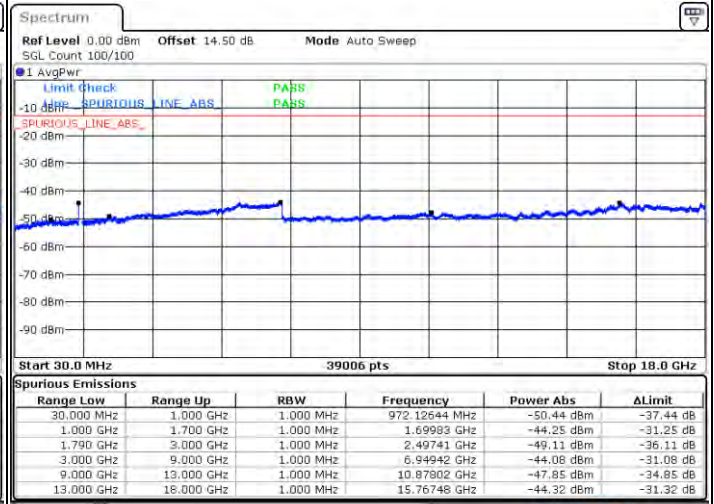

Middle Channel / FullIRB

N/A

Date: 2.JAN.2021 21:53:13

LTE Band 66C / 10MHz+15MHz

16QAM

Highest Channel / 1RB0 and 1RB74

Highest Channel / 1RB49 and 1RB0

Date: 2.JAN.2021 22:31:23

Date: 2.JAN.2021 22:35:31

Highest Channel / FullIRB

N/A

Date: 2.JAN.2021 22:08:59

LTE Band 66C / 10MHz+20MHz

16QAM

Lowest Channel / 1RB0 and 1RB99

Lowest Channel / 1RB49 and 1RB0

Date: 2021/04/21 00:20:29

Date: 2021/04/21 00:25:43

Lowest Channel / FullIRB

N/A

Date: 2021/04/21 00:14:30

LTE Band 66C / 10MHz+20MHz

16QAM

Middle Channel / 1RB0 and 1RB99