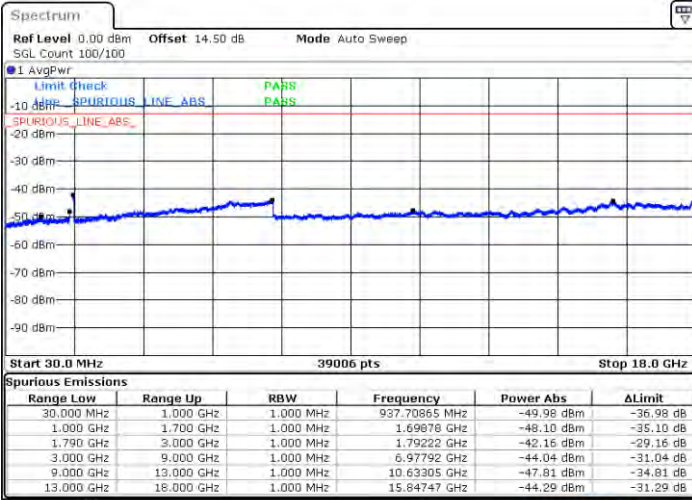

Middle Channel / 1RB0 and 1RB9

Middle Channel / 1RB74 and 1RB0

Date: 2021/03/31 19:19

Date: 2021/03/31 20:28

Middle Channel / FullIRB

N/A

Date: 2021/03/31 19:44

LTE Band 66C / 15MHz+20MHz

16QAM

Highest Channel / 1RB0 and 1RB99

Highest Channel / 1RB74 and 1RB0

Date: 2021.04.06:39

Date: 2021.04.11:58

Highest Channel / FullIRB

N/A

Date: 2021.04.10:36

LTE Band 66C / 20MHz+5MHz

16QAM

Lowest Channel / 1RB0 and 1RB24

Lowest Channel / 1RB99 and 1RB0

Date: 2021/05/26 10:35:26

Date: 2021/05/26 10:38:33

Lowest Channel / FullIRB

N/A