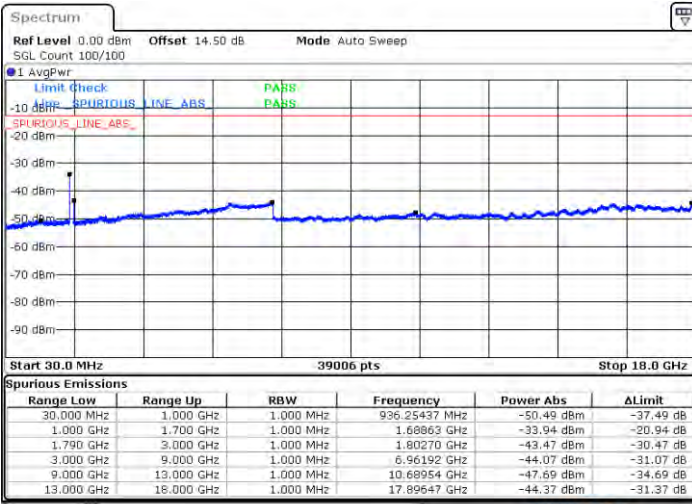

Middle Channel / 1RB0 and 1RB9

Middle Channel / 1RB74 and 1RB0

Date: 2021/03/31 19:19

Date: 2021/03/31 20:28

Middle Channel / FullIRB

N/A

Date: 2021/03/31 19:44

LTE Band 66C / 15MHz+20MHz

16QAM

Highest Channel / 1RB0 and 1RB99

Highest Channel / 1RB74 and 1RB0

Date: 2021.04.06:39

Date: 2021.04.11:58

Highest Channel / FullIRB

N/A

Date: 2021.04.10:36

LTE Band 66C / 20MHz+5MHz

16QAM

Lowest Channel / 1RB0 and 1RB24

Lowest Channel / 1RB99 and 1RB0

Date: 2021/05/26 10:35:26

Date: 2021/05/26 10:38:33

Lowest Channel / FullIRB

N/A