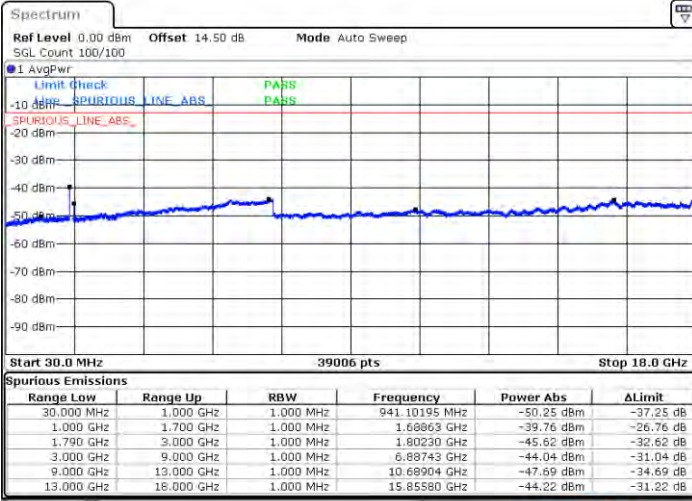

Date: 4.JAN.2021 00:04:04

Lowest Channel / FullIRB

N/A

Date: 3.JAN.2021 23:52:04

LTE Band 66C / 20MHz+20MHz

QPSK

MiddleChannel / 1RB0 and 1RB99

Middle Channel / 1RB99 and 1RB0

Date: 4.JAN.2021 00:31:59

Date: 4.JAN.2021 00:32:54

Middle Channel / FullIRB

N/A

Date: 4.JAN.2021 00:33:54

LTE Band 66C / 20MHz+20MHz

QPSK

Highest Channel / 1RB0 and 1RB99

Highest Channel / 1RB99 and 1RB0

Date: 4.JAN.2021 00:55:16

Date: 4.JAN.2021 00:57:04

Highest Channel / FullIRB

N/A

Date: 4.JAN.2021 00:37:44

LTE Band 66C / 5MHz+20MHz

16QAM

Lowest Channel / 1RB0 and 1RB99

Lowest Channel / 1RB24 and 1RB0

Date: 2021.07.01 22:24:03

Date: 2021.07.01 22:29:41

Lowest Channel / FullIRB

N/A

Date: 2021.07.01 22:18:02

LTE Band 66C / 5MHz+20MHz