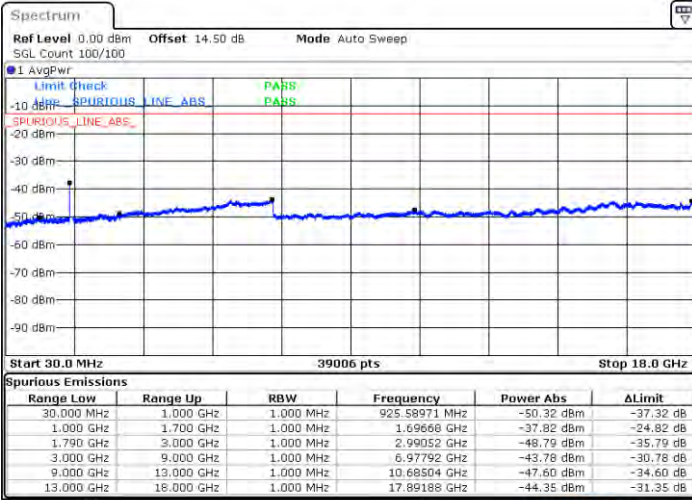

Middle Channel / FullIRB

N/A

Date: 4.JAN.2021 00:15:57

LTE Band 66C / 20MHz+20MHz

16QAM

Highest Channel / 1RB0 and 1RB99

Highest Channel / 1RB99 and 1RB0

Date: 4.JAN.2021 00:51:00

Date: 4.JAN.2021 00:58:00

Highest Channel / FullIRB

N/A

Date: 4.JAN.2021 00:44:59

LTE Band 66C / 5MHz+20MHz

64QAM

Lowest Channel / 1RB0 and 1RB99

Lowest Channel / 1RB24 and 1RB0

Date: 31 JAN 2021 22:22:15

Date: 31 JAN 2021 22:22:12

Lowest Channel / FullIRB

N/A

Date: 31 JAN 2021 22:19:54

LTE Band 66C / 5MHz+20MHz

64QAM

Middle Channel / 1RB0 and 1RB9