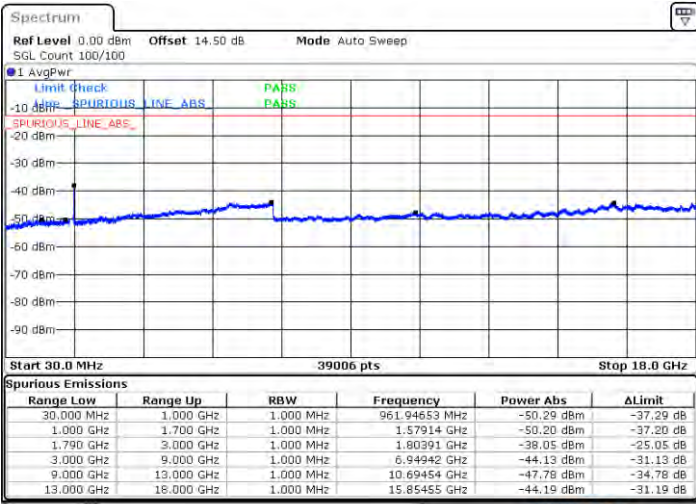

Highest Channel / 1RB0 and 1RB74

Highest Channel / 1RB74 and 1RB0

Date: 2021.01.21 02:39:26

Date: 2021.01.21 02:41:16

Highest Channel / FullIRB

N/A

Date: 2021.01.21 02:38:56

LTE Band 66C / 15MHz+20MHz

QPSK

Lowest Channel / 1RB0 and 1RB99

Lowest Channel / 1RB74 and 1RB0

Date: 2021/03/10 10:00

Date: 2021/03/11 11:58

Lowest Channel / FullIRB

N/A

Date: 2021/03/01 11:36

LTE Band 66C / 15MHz+20MHz

QPSK

Middle Channel / 1RB0 and 1RB9

Middle Channel / 1RB74 and 1RB0

Date: 2021/03/31 09:19

Date: 2021/03/31 09:33

Middle Channel / FullRB

N/A

Date: 2021/03/31 09:23

LTE Band 66C / 15MHz+20MHz

QPSK

Highest Channel / 1RB0 and 1RB99

Highest Channel / 1RB74 and 1RB0

Date: 2021/01/04 09:00

Date: 2021/01/04 10:52

Highest Channel / FullIRB