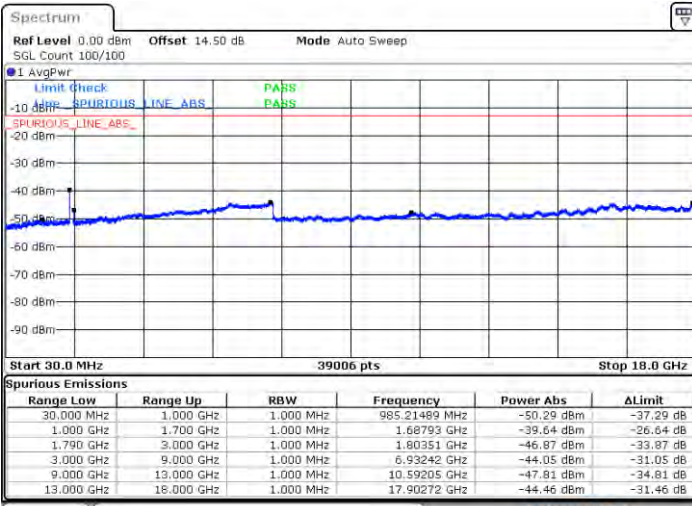

LTE Band 66C / 10MHz+20MHz

QPSK

Highest Channel / 1RB0 and 1RB99

Highest Channel / 1RB49 and 1RB0

Date: 2021/01/20 00:49:42

Date: 2021/01/20 00:51:17

Highest Channel / FullRB

N/A

Date: 2021/01/20 00:48:20

LTE Band 66C / 15MHz+10MHz

QPSK

Lowest Channel / 1RB0 and 1RB49

Lowest Channel / 1RB74 and 1RB0

Date: 2.JAN.2021 22:51:56

Date: 2.JAN.2021 22:54:46

Lowest Channel / FullIRB

N/A

Date: 2.JAN.2021 22:40:13

LTE Band 66C / 15MHz+10MHz

QPSK

Middle Channel / 1RB0 and 1RB49

Middle Channel / 1RB74 and 1RB0

Date: 2021/01/20 22:40:33

Date: 2021/01/20 23:11:52

Middle Channel / FullIRB

N/A

Date: 2021/01/20 23:01:09

LTE Band 66C / 15MHz+10MHz

QPSK

Highest Channel / 1RB0 and 1RB49

Highest Channel / 1RB74 and 1RB0

Date: 2.7AN.2021 21:27:56