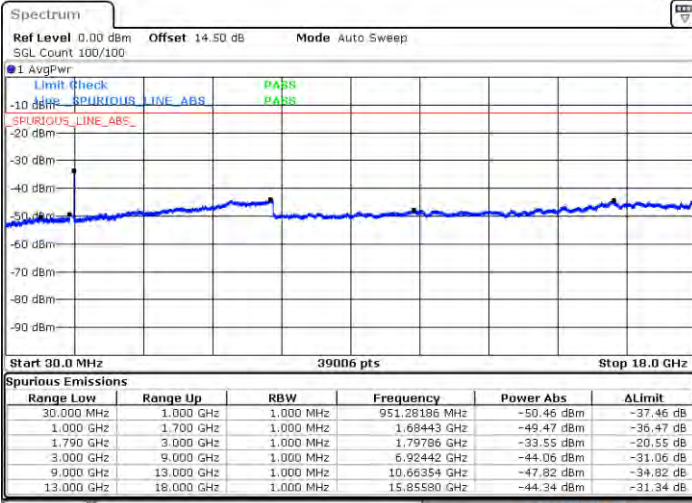

N/A

Date: 2021/01/21 21:19:43

LTE Band 66C / 15MHz+15MHz

16QAM

Lowest Channel / 1RB0 and 1RB74

Lowest Channel / 1RB74 and 1RB0

Date: 2021/02/05 02:05:57

Date: 2021/02/05 02:10:13

Lowest Channel / FullIRB

N/A

Date: 2021/02/05 02:01:19

LTE Band 66C / 15MHz+15MHz

16QAM

Middle Channel / 1RB0 and 1RB74

Middle Channel / 1RB74 and 1RB0

Date: 31.JAN.2021 02:14:42

Date: 31.JAN.2021 02:14:32

Middle Channel / FullIRB

N/A

Date: 31.JAN.2021 02:15:32

LTE Band 66C / 15MHz+15MHz

16QAM

Highest Channel / 1RB0 and 1RB74

Highest Channel / 1RB74 and 1RB0

Date: 2021-01-09 02:37:11

Date: 2021-01-09 02:43:20

Highest Channel / FullIRB

N/A

Date: 2021-01-09 02:11:09

LTE Band 66C / 15MHz+20MHz

16QAM

Lowest Channel / 1RB0 and 1RB99