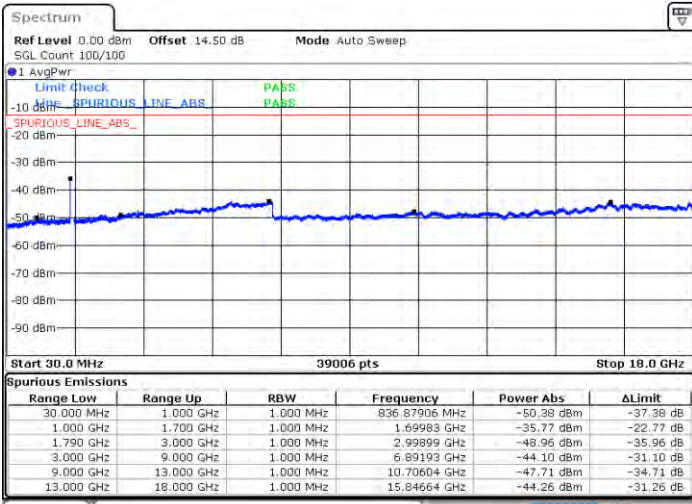

LTE Band 66C / 10MHz+20MHz

QPSK

Highest Channel / 1RB0 and 1RB99

Highest Channel / 1RB49 and 1RB0

Date: 2021/01/20 00:49:42

Date: 2021/01/20 00:51:17

Highest Channel / FullRB

N/A

Date: 2021/01/20 00:48:20

LTE Band 66C / 15MHz+10MHz

QPSK

Lowest Channel / 1RB0 and 1RB49

Lowest Channel / 1RB74 and 1RB0

Date: 2.JAN.2021 22:51:56

Date: 2.JAN.2021 22:54:46

Lowest Channel / FullIRB

N/A

Date: 2.JAN.2021 22:40:13

LTE Band 66C / 15MHz+10MHz

QPSK

Middle Channel / 1RB0 and 1RB49

Middle Channel / 1RB74 and 1RB0

Date: 2021/01/20 22:40:33

Date: 2021/01/20 23:11:52

Middle Channel / FullIRB

N/A

Date: 2021/01/20 23:01:09

LTE Band 66C / 15MHz+10MHz

QPSK

Highest Channel / 1RB0 and 1RB49

Highest Channel / 1RB74 and 1RB0

Date: 2.7AN.2021 21:27:56