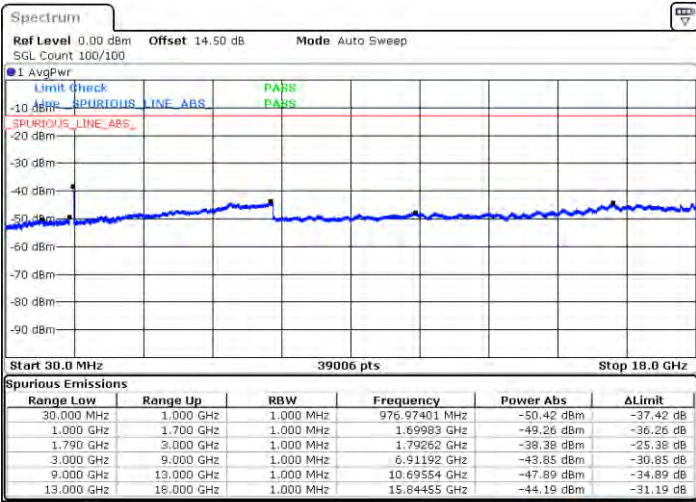

Lowest Channel / 1RB99 and 1RB0

Date: 2021/01/10 01:10:16

Date: 2021/01/10 01:12:31

Lowest Channel / FullIRB

N/A

Date: 2021/01/10 00:59:50

LTE Band 66C / 20MHz+10MHz

QPSK

Middle Channel / 1RB0 and 1RB49

Middle Channel / 1RB99 and 1RB0

Date: 2021/01/25 12:12

Date: 2021/01/26 13:30

Middle Channel / FullIRB

N/A

Date: 2021/01/16 14:40

LTE Band 66C / 20MHz+10MHz

QPSK

Highest Channel / 1RB0 and 1RB49

Highest Channel / 1RB99 and 1RB0

Date: 2021/01/20 01:49:40

Date: 2021/01/20 01:52:22

Highest Channel / FullRB

N/A

Date: 2021/01/20 01:59:51

LTE Band 66C / 20MHz+15MHz

QPSK

Lowest Channel / 1RB0 and 1RB74

Lowest Channel / 1RB99 and 1RB0

Date: 2021/04/31:46

Date: 2021/04/31:10

Lowest Channel / FullRB

N/A