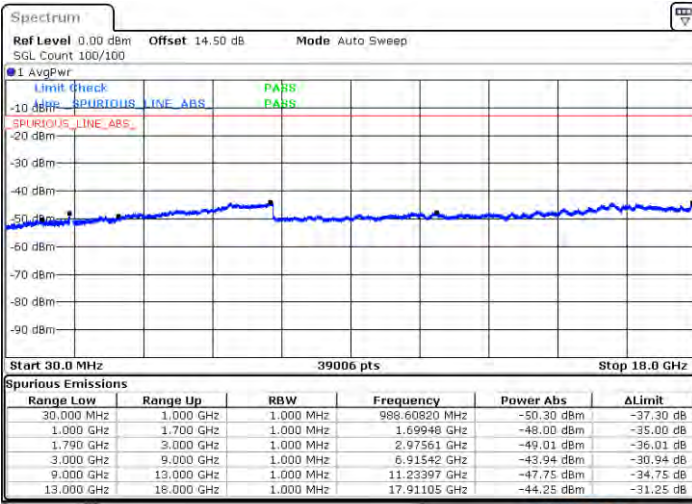

Date: 2021.01.21 02:07:06

Date: 2021.01.21 02:08:46

Lowest Channel / FullIRB

N/A

Date: 2021.01.21 01:59:47

LTE Band 66C / 15MHz+15MHz

QPSK

Middle Channel / 1RB0 and 1RB74

Middle Channel / 1RB74 and 1RB0

Date: 2021.01.21 02:11:08

Date: 2021.01.21 02:11:13

Middle Channel / FullIRB

N/A

Date: 2021.01.21 02:14:20

LTE Band 66C / 15MHz+15MHz

QPSK

Highest Channel / 1RB0 and 1RB74

Highest Channel / 1RB74 and 1RB0

Date: 2021.01.21 02:39:26

Date: 2021.01.21 02:41:16

Highest Channel / FullIRB

N/A

Date: 2021.01.21 02:38:56

LTE Band 66C / 15MHz+20MHz

QPSK

Lowest Channel / 1RB0 and 1RB99

Lowest Channel / 1RB74 and 1RB0

Date: 2021/03/10 10:00

Date: 2021/03/11 11:58

Lowest Channel / FullIRB

N/A

Date: 2021/03/01 11:36