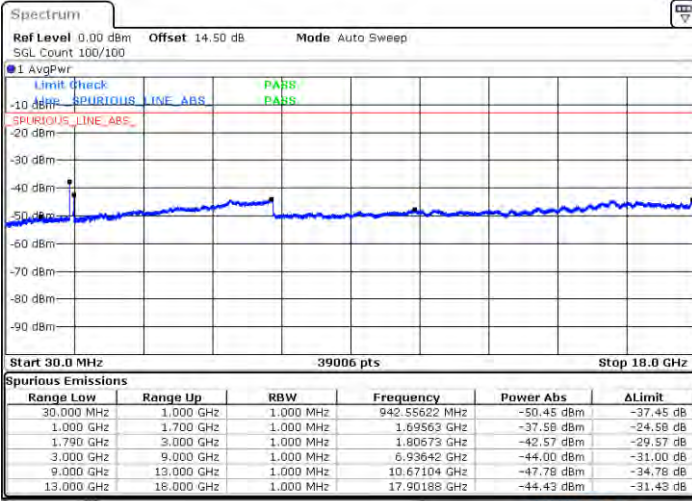

Date: 2.JAN.2021 22:35:31

Highest Channel / FullIRB

N/A

Date: 2.JAN.2021 22:08:59

LTE Band 66C / 10MHz+20MHz

16QAM

Lowest Channel / 1RB0 and 1RB99

Lowest Channel / 1RB49 and 1RB0

Date: 2021/04/21 00:20:29

Date: 2021/04/21 00:25:43

Lowest Channel / FullIRB

N/A

Date: 2021/04/21 00:14:30

LTE Band 66C / 10MHz+20MHz

16QAM

Middle Channel / 1RB0 and 1RB99

Middle Channel / 1RB49 and 1RB0

Date: 2021/04/21 00:34:42

Date: 2021/04/21 00:38:11

Middle Channel / FullIRB

N/A

Date: 2021/04/21 00:31:04

LTE Band 66C / 10MHz+20MHz

16QAM

Highest Channel / 1RB0 and 1RB99

Highest Channel / 1RB49 and 1RB0

Date: 2021/04/21 00:48:37

Date: 2021/04/21 00:51:03

Highest Channel / FullIRB

N/A

Date: 2021/04/21 00:44:39

LTE Band 66C / 15MHz+10MHz