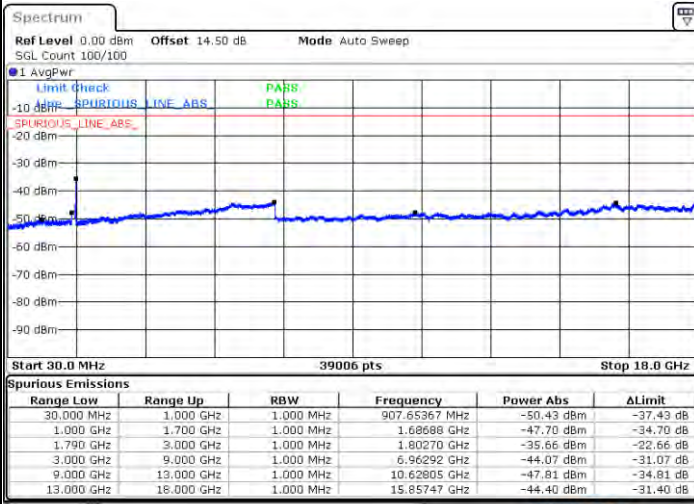

N/A

Date: 2.JAN.2021 22:40:13

LTE Band 66C / 15MHz+10MHz

QPSK

Middle Channel / 1RB0 and 1RB49

Middle Channel / 1RB74 and 1RB0

Date: 2021/01/20 22:40:33

Date: 2021/01/20 23:11:52

Middle Channel / FullIRB

N/A

Date: 2021/01/20 23:01:09

LTE Band 66C / 15MHz+10MHz

QPSK

Highest Channel / 1RB0 and 1RB49

Highest Channel / 1RB74 and 1RB0

Date: 2.7AN.2021 21:27:56

Date: 2.7AN.2021 21:28:58

Highest Channel / FullIRB

N/A

Date: 2.7AN.2021 21:18:00

LTE Band 66C / 15MHz+15MHz

QPSK

Lowest Channel / 1RB0 and 1RB74

Lowest Channel / 1RB74 and 1RB0

Date: 2021.01.21 02:07:06

Date: 2021.01.21 02:08:46

Lowest Channel / FullIRB

N/A

Date: 2021.01.21 01:59:47

LTE Band 66C / 15MHz+15MHz

QPSK

Middle Channel / 1RB0 and 1RB74