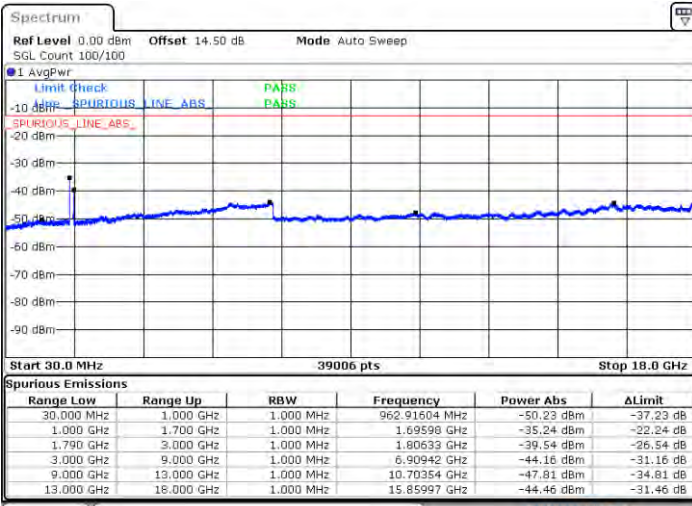

Highest Channel / FullIRB

N/A

Date: 2021/06/06 09:55

LTE Band 66C / 20MHz+10MHz

16QAM

Lowest Channel / 1RB0 and 1RB49

Lowest Channel / 1RB99 and 1RB0

Date: 2021/01/08:39

Date: 2021/01/14:40

Lowest Channel / FullIRB

N/A

Date: 2021/01/02:24

LTE Band 66C / 20MHz+10MHz

16QAM

Middle Channel / 1RB0 and 1RB49

Middle Channel / 1RB99 and 1RB0

Date: 2021/01/24 13:01:24

Date: 2021/01/27 24:01:27

Middle Channel / FullIRB

N/A

Date: 2021/01/24 13:01:24

LTE Band 66C / 20MHz+10MHz

16QAM

Highest Channel / 1RB0 and 1RB49

Highest Channel / 1RB99 and 1RB0

Date: 2021.01.20 01:47:52

Date: 2021.01.20 01:54:11

Highest Channel / FullRB

N/A

Date: 2021.01.20 01:42:41

LTE Band 66C / 20MHz+15MHz

16QAM