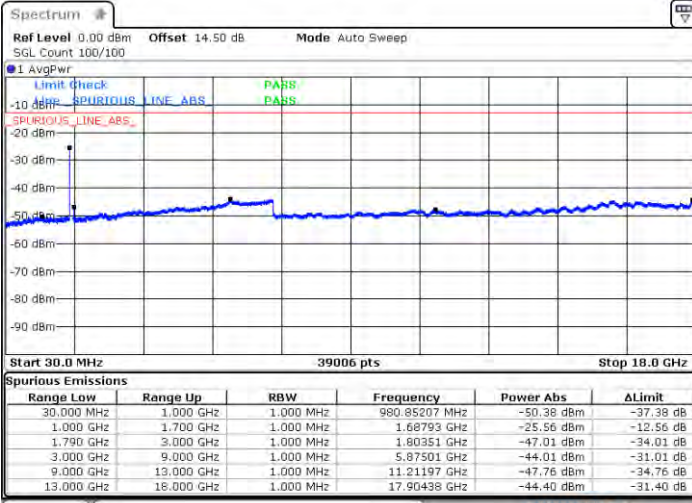

LTE Band 66C / 10MHz+15MHz

64QAM

Lowest Channel / 1RB0 and 1RB74

Lowest Channel / 1RB49 and 1RB0

Date: 27 JAN 2021 21:38:39

Date: 27 JAN 2021 21:40:13