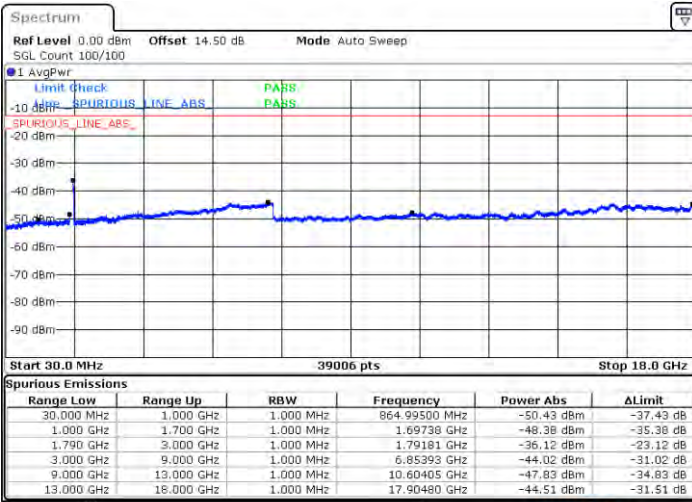

Highest Channel / FullRB

N/A

Date: 2021/02/21 02:31:19