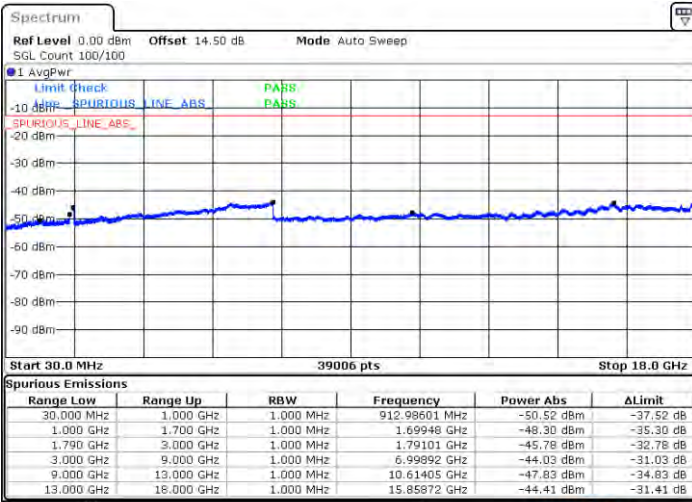

Date: 2021/01/21 22:56:00

LTE Band 66C / 10MHz+15MHz

16QAM

Lowest Channel / 1RB0 and 1RB74

Lowest Channel / 1RB49 and 1RB0

Date: 2.7AN.2021 21:40:27

Date: 2.7AN.2021 21:47:04

Lowest Channel / FullIRB

N/A

Date: 2.7AN.2021 21:31:40

LTE Band 66C / 10MHz+15MHz

16QAM

MiddleChannel / 1RB0 and 1RB74

Middle Channel / 1RB49 and 1RB0

Date: 2.JAN.2021 21:57:04

Date: 2.JAN.2021 22:00:58

Middle Channel / FullIRB

N/A

Date: 2.JAN.2021 21:53:13

LTE Band 66C / 10MHz+15MHz

16QAM

Highest Channel / 1RB0 and 1RB74

Highest Channel / 1RB49 and 1RB0

Date: 2.JAN.2021 22:31:23

Date: 2.JAN.2021 22:35:31

Highest Channel / FullIRB

N/A

Date: 2.JAN.2021 22:08:59

LTE Band 66C / 10MHz+20MHz

16QAM

Lowest Channel / 1RB0 and 1RB99

Lowest Channel / 1RB49 and 1RB0