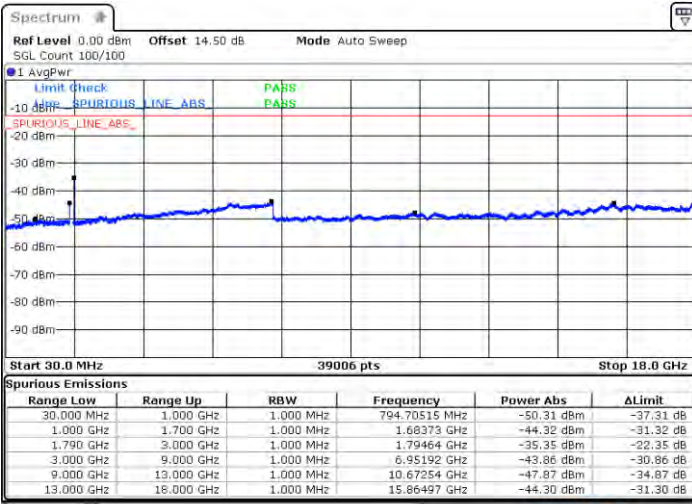

Middle Channel / FullIRB

N/A

Date: 2.JAN.2021 21:53:13

LTE Band 66C / 10MHz+15MHz

16QAM

Highest Channel / 1RB0 and 1RB74

Highest Channel / 1RB49 and 1RB0

Date: 2.JAN.2021 22:31:23

Date: 2.JAN.2021 22:35:31

Highest Channel / FullIRB

N/A

Date: 2.JAN.2021 22:08:59

LTE Band 66C / 10MHz+20MHz

16QAM

Lowest Channel / 1RB0 and 1RB99

Lowest Channel / 1RB49 and 1RB0

Date: 2021/04/21 00:20:29

Date: 2021/04/21 00:25:43

Lowest Channel / FullIRB

N/A

Date: 2021/04/21 00:14:30

LTE Band 66C / 10MHz+20MHz

16QAM

Middle Channel / 1RB0 and 1RB99