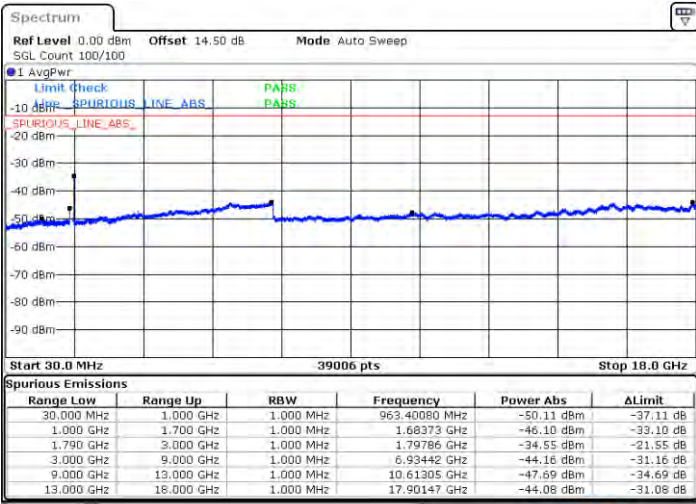

Date: 2021/01/20 02:02:52

LTE Band 66C / 15MHz+15MHz

64QAM

Middle Channel / 1RB0 and 1RB74

Middle Channel / 1RB74 and 1RB0

Date: 2021.01.21 02:14:49

Date: 2021.01.21 02:16:40

Middle Channel / FullRB