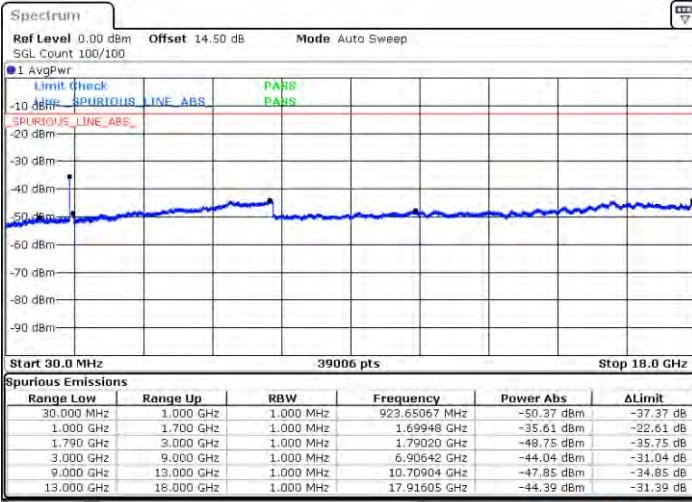

Lowest Channel / FullRB

N/A