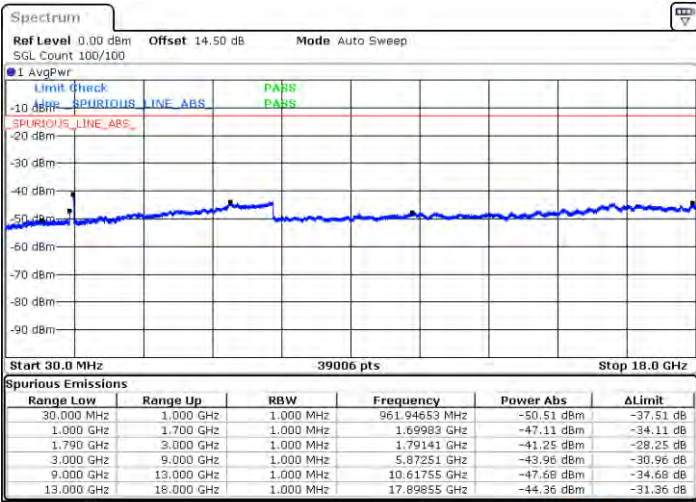

LTE Band 66C / 15MHz+15MHz

64QAM

Lowest Channel / 1RB0 and 1RB74

Lowest Channel / 1RB74 and 1RB0

Date: 2021/01/20 02:04:30

Date: 2021/01/20 02:11:34

Lowest Channel / FullRB

N/A

Date: 2021/01/20 02:02:52

LTE Band 66C / 15MHz+15MHz

64QAM

Middle Channel / 1RB0 and 1RB74

Middle Channel / 1RB74 and 1RB0

Date: 2021.01.21 02:14:49

Date: 2021.01.21 02:16:40

Middle Channel / FullRB

N/A

Date: 2021.01.21 02:17:52

LTE Band 66C / 15MHz+15MHz

64QAM

Highest Channel / 1RB0 and 1RB74

Highest Channel / 1RB74 and 1RB0

Date: 2021/02/21 02:35:39

Date: 2021/02/21 02:44:43