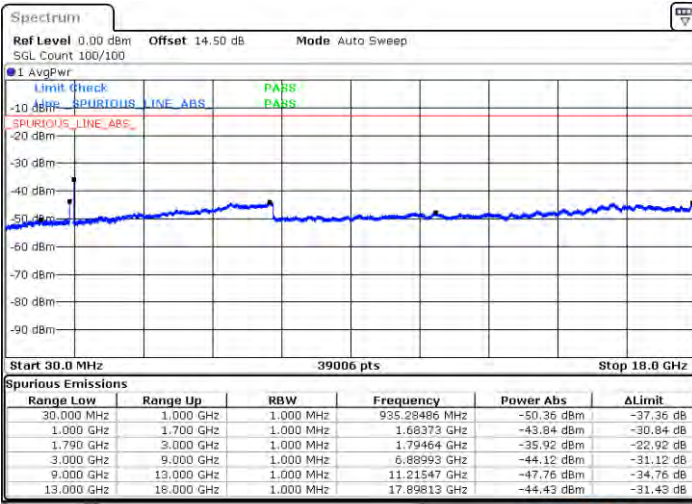

Date: 2021/05/19 05:49:59

Middle Channel / FullIRB

N/A

Date: 2021/05/19 05:48:53

LTE Band 66C / 20MHz+5MHz

QPSK

Highest Channel / 1RB0 and 1RB24

Highest Channel / 1RB99 and 1RB0

Date: 21 JAN 2021 06:02:22

Date: 21 JAN 2021 06:01:58

Highest Channel / FullIRB

N/A

Date: 21 JAN 2021 06:54:12

LTE Band 66C / 20MHz+10MHz

QPSK

Lowest Channel / 1RB0 and 1RB49

Lowest Channel / 1RB99 and 1RB0

Date: 2021/01/10 01:10:16

Date: 2021/01/10 01:12:31

Lowest Channel / FullIRB

N/A

Date: 2021/01/10 00:59:50

LTE Band 66C / 20MHz+10MHz

QPSK

Middle Channel / 1RB0 and 1RB49

Middle Channel / 1RB99 and 1RB0

Date: 2021/01/25 12:12

Date: 2021/01/26 13:30

Middle Channel / FullIRB

N/A

Date: 2021/01/16 14:40

LTE Band 66C / 20MHz+10MHz