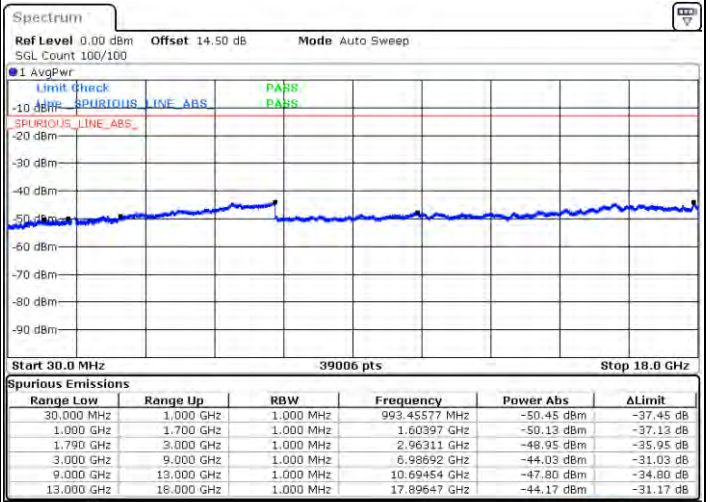

Date: 2021/01/20 00:48:20

LTE Band 66C / 15MHz+10MHz

QPSK

Lowest Channel / 1RB0 and 1RB49

Lowest Channel / 1RB74 and 1RB0

Date: 2.JAN.2021 22:51:56

Date: 2.JAN.2021 22:54:46

Lowest Channel / FullIRB

N/A

Date: 2.JAN.2021 22:40:13

LTE Band 66C / 15MHz+10MHz

QPSK

Middle Channel / 1RB0 and 1RB49

Middle Channel / 1RB74 and 1RB0

Date: 2021/01/20 22:40:33

Date: 2021/01/20 23:11:52

Middle Channel / FullIRB

N/A

Date: 2021/01/20 23:01:09

LTE Band 66C / 15MHz+10MHz

QPSK

Highest Channel / 1RB0 and 1RB49

Highest Channel / 1RB74 and 1RB0

Date: 2.7AN.2021 21:27:56

Date: 2.7AN.2021 21:28:58

Highest Channel / FullIRB

N/A

Date: 2.7AN.2021 21:18:00

LTE Band 66C / 15MHz+15MHz

QPSK

Lowest Channel / 1RB0 and 1RB74

Lowest Channel / 1RB74 and 1RB0