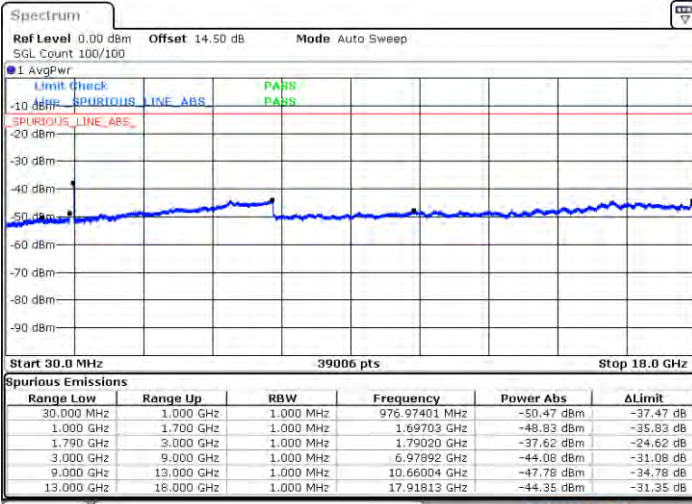

Date: 2021/01/24 13:01:24

Date: 2021/01/27 24:01:27

Middle Channel / FullIRB

N/A

Date: 2021/01/24 13:01:24

LTE Band 66C / 20MHz+10MHz

16QAM

Highest Channel / 1RB0 and 1RB49

Highest Channel / 1RB99 and 1RB0

Date: 2021.01.20 01:47:52

Date: 2021.01.20 01:54:11

Highest Channel / FullRB

N/A

Date: 2021.01.20 01:42:41

LTE Band 66C / 20MHz+15MHz

16QAM

Lowest Channel / 1RB0 and 1RB74

Lowest Channel / 1RB99 and 1RB0

Date: 2021.07.01 04:29:54

Date: 2021.07.01 04:35:00

Lowest Channel / FullIRB

N/A

Date: 2021.07.01 04:23:27

LTE Band 66C / 20MHz+15MHz