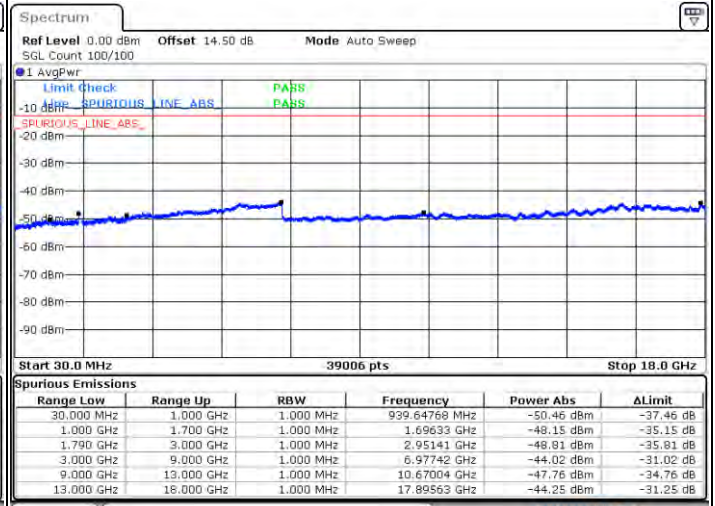

LTE Band 66C / 10MHz+20MHz

QPSK

Highest Channel / 1RB0 and 1RB99

Highest Channel / 1RB49 and 1RB0

Date: 2021/01/20 00:49:42

Date: 2021/01/20 00:51:17

Highest Channel / FullRB

N/A

Date: 2021/01/20 00:48:20

LTE Band 66C / 15MHz+10MHz

QPSK

Lowest Channel / 1RB0 and 1RB49

Lowest Channel / 1RB74 and 1RB0

Date: 2.JAN.2021 22:51:56

Date: 2.JAN.2021 22:54:46

Lowest Channel / FullIRB

N/A

Date: 2.JAN.2021 22:40:13

LTE Band 66C / 15MHz+10MHz

QPSK

Middle Channel / 1RB0 and 1RB49

Middle Channel / 1RB74 and 1RB0

Date: 2021/01/20 22:40:33

Date: 2021/01/20 23:11:52

Middle Channel / FullIRB

N/A

Date: 2021/01/20 23:01:09

LTE Band 66C / 15MHz+10MHz

QPSK

Highest Channel / 1RB0 and 1RB49

Highest Channel / 1RB74 and 1RB0

Date: 2.7AN.2021 21:27:56