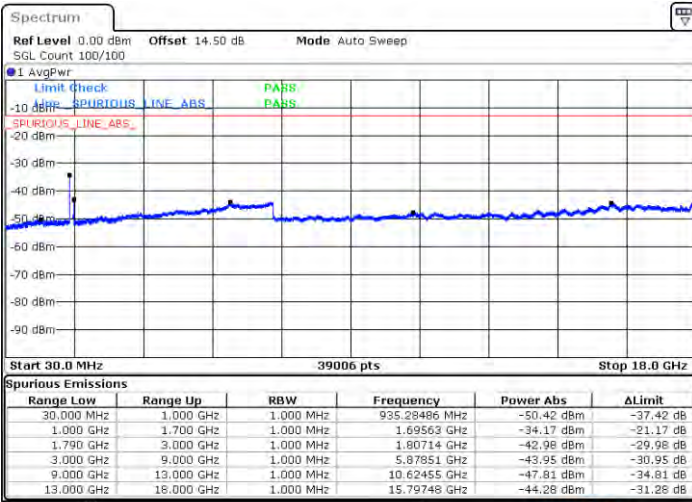

Lowest Channel / FullIRB

N/A

Date: 2021/01/20 00:16:00

LTE Band 66C / 10MHz+20MHz

64QAM

Middle Channel / 1RB0 and 1RB9

Middle Channel / 1RB49 and 1RB0

Date: 2021/04/21 00:11:35

Date: 2021/04/21 00:30:56

Middle Channel / FullRB

N/A

Date: 2021/04/21 00:22:17

LTE Band 66C / 10MHz+20MHz

64QAM

Highest Channel / 1RB0 and 1RB99

Highest Channel / 1RB49 and 1RB0

Date: 2021/01/20 00:47:30

Date: 2021/01/20 00:55:50

Highest Channel / FullIRB

N/A

Date: 2021/01/20 00:46:01

LTE Band 66C / 15MHz+10MHz

64QAM

Lowest Channel / 1RB0 and 1RB49