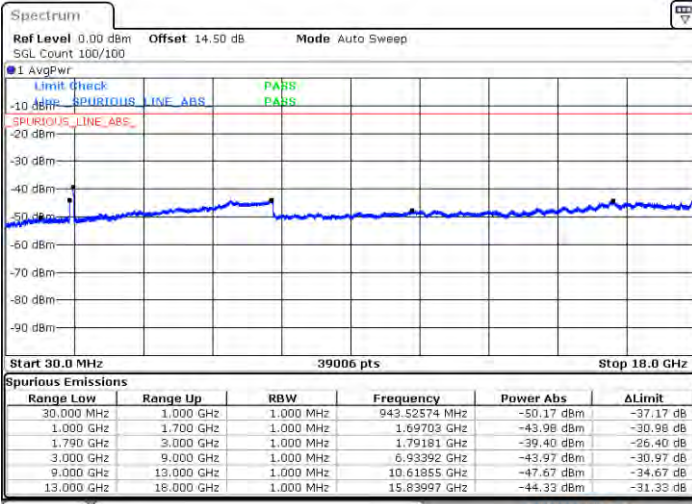

Highest Channel / FullIRB

N/A

Date: 2021/05/11 11:45

LTE Band 66C / 20MHz+20MHz

QPSK

Lowest Channel / 1RB0 and 1RB99

Lowest Channel / 1RB99 and 1RB0

Date: 4.JAN.2021 00:02:04

Date: 4.JAN.2021 00:04:04

Lowest Channel / FullIRB

N/A

Date: 3.JAN.2021 23:52:04

LTE Band 66C / 20MHz+20MHz

QPSK

MiddleChannel / 1RB0 and 1RB99

Middle Channel / 1RB99 and 1RB0

Date: 4.JAN.2021 00:31:59

Date: 4.JAN.2021 00:32:54

Middle Channel / FullIRB

N/A

Date: 4.JAN.2021 00:33:54

LTE Band 66C / 20MHz+20MHz

QPSK

Highest Channel / 1RB0 and 1RB99

Highest Channel / 1RB99 and 1RB0

Date: 4.JAN.2021 00:55:16

Date: 4.JAN.2021 00:57:04

Highest Channel / FullIRB

N/A

Date: 4.JAN.2021 00:37:44

LTE Band 66C / 5MHz+20MHz

16QAM