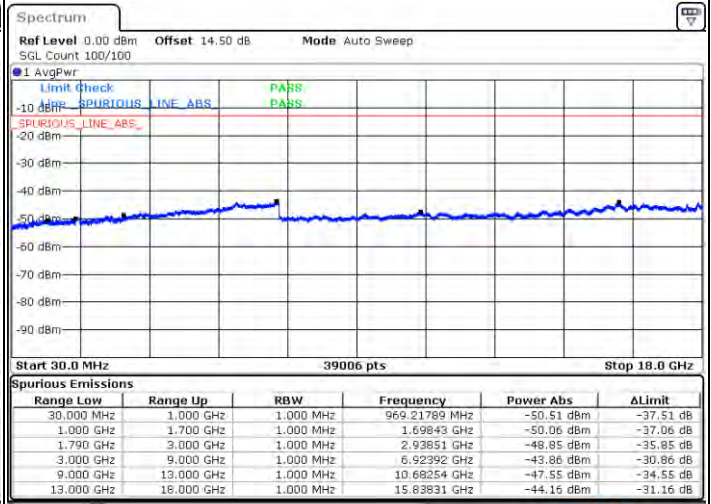

Date: 2021/01/20 22:49:31