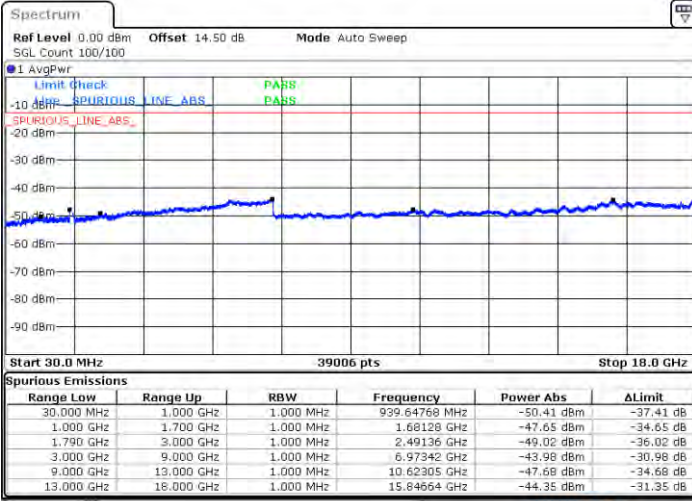

Date: 2021-01-09 02:37:11

Date: 2021-01-09 02:43:20

Highest Channel / FullIRB

N/A

Date: 2021-01-09 02:11:09

LTE Band 66C / 15MHz+20MHz

16QAM

Lowest Channel / 1RB0 and 1RB99

Lowest Channel / 1RB74 and 1RB0

Date: 2021/03/08:19

Date: 2021/03/11:12

Lowest Channel / FullIRB

N/A

Date: 2021/03/08:26

LTE Band 66C / 15MHz+20MHz

16QAM

Middle Channel / 1RB0 and 1RB9

Middle Channel / 1RB74 and 1RB0

Date: 2021/03/31 19:19

Date: 2021/03/31 20:28

Middle Channel / FullIRB

N/A

Date: 2021/03/31 19:44

LTE Band 66C / 15MHz+20MHz

16QAM

Highest Channel / 1RB0 and 1RB99

Highest Channel / 1RB74 and 1RB0

Date: 2021.04.06:39

Date: 2021.04.11:58

Highest Channel / FullIRB

N/A

Date: 2021.04.10:36