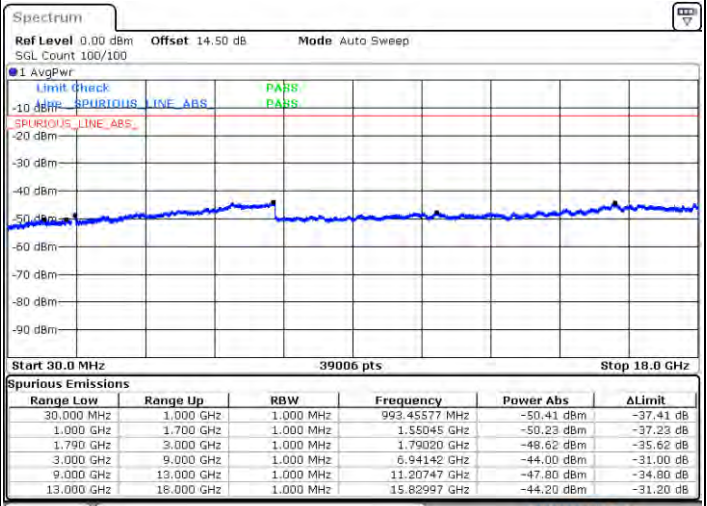

Date: 2021/01/14:40

Lowest Channel / FullIRB

N/A

Date: 2021/01/02:24

LTE Band 66C / 20MHz+10MHz

16QAM

Middle Channel / 1RB0 and 1RB49

Middle Channel / 1RB99 and 1RB0

Date: 2021/01/24 13:01:24

Date: 2021/01/27 24:01:27

Middle Channel / FullIRB

N/A

Date: 2021/01/24 13:01:24

LTE Band 66C / 20MHz+10MHz

16QAM

Highest Channel / 1RB0 and 1RB49

Highest Channel / 1RB99 and 1RB0

Date: 2021.01.20 01:47:52

Date: 2021.01.20 01:54:11

Highest Channel / FullRB

N/A

Date: 2021.01.20 01:42:41

LTE Band 66C / 20MHz+15MHz

16QAM