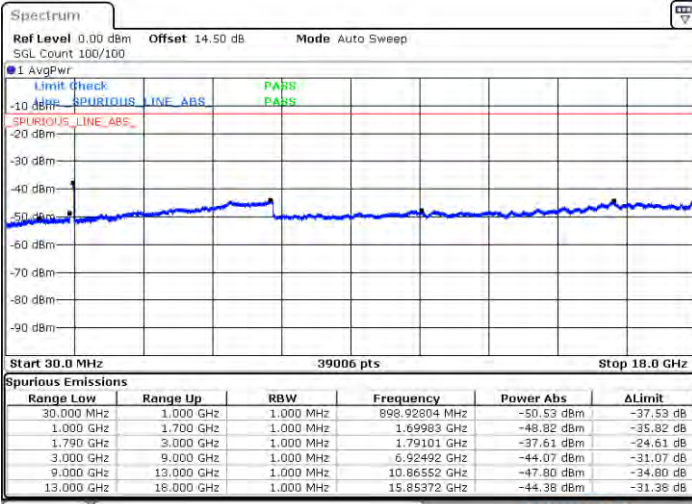

Date: 2021.01.21 02:07:06

Date: 2021.01.21 02:08:46

Lowest Channel / FullIRB

N/A

Date: 2021.01.21 01:59:47

LTE Band 66C / 15MHz+15MHz

QPSK

Middle Channel / 1RB0 and 1RB74

Middle Channel / 1RB74 and 1RB0

Date: 2021.01.21 02:11:08

Date: 2021.01.21 02:11:13

Middle Channel / FullIRB

N/A

Date: 2021.01.21 02:14:20

LTE Band 66C / 15MHz+15MHz

QPSK

Highest Channel / 1RB0 and 1RB74

Highest Channel / 1RB74 and 1RB0

Date: 2021.01.21 02:39:26

Date: 2021.01.21 02:41:16

Highest Channel / FullIRB

N/A

Date: 2021.01.21 02:38:56

LTE Band 66C / 15MHz+20MHz

QPSK

Lowest Channel / 1RB0 and 1RB99

Lowest Channel / 1RB74 and 1RB0

Date: 2021/03/10 10:00

Date: 2021/03/11 11:58

Lowest Channel / FullIRB

N/A

Date: 2021/03/01 11:36