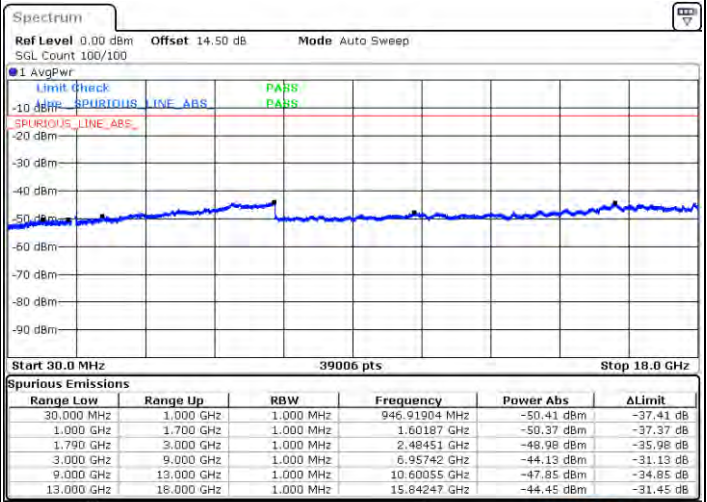

Highest Channel / 1RB0 and 1RB99

Highest Channel / 1RB49 and 1RB0

Date: 2021/04/21 00:48:37

Date: 2021/04/21 00:51:03

Highest Channel / FullIRB

N/A

Date: 2021/04/21 00:44:39

LTE Band 66C / 15MHz+10MHz

16QAM

Lowest Channel / 1RB0 and 1RB49

Lowest Channel / 1RB74 and 1RB0

Date: 2.7AN.2021 22:49:51

Date: 2.7AN.2021 22:56:48

Lowest Channel / FullIRB

N/A

Date: 2.7AN.2021 22:44:11

LTE Band 66C / 15MHz+10MHz

16QAM

Middle Channel / 1RB0 and 1RB49

Middle Channel / 1RB74 and 1RB0

Date: 2.7AN.2021 21:09:43

Date: 2.7AN.2021 21:11:34

Middle Channel / FullIRB

N/A

Date: 2.7AN.2021 21:05:30

LTE Band 66C / 15MHz+10MHz

16QAM

Highest Channel / 1RB0 and 1RB49

Highest Channel / 1RB74 and 1RB0

Date: 2021/01/21 21:26:00

Date: 2021/01/21 21:32:06

Highest Channel / FullRB