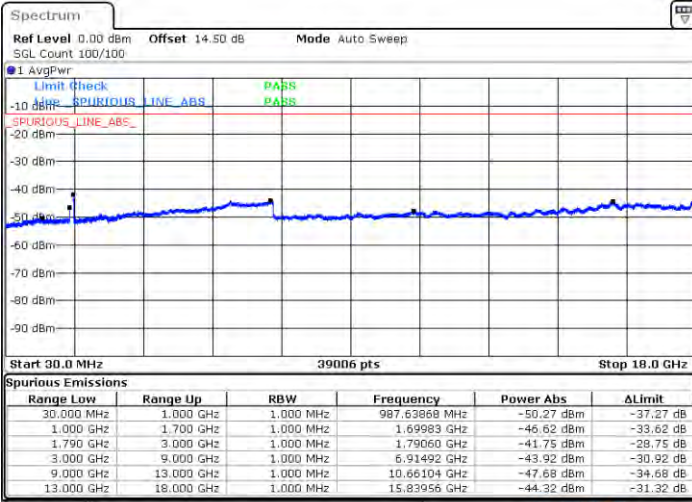

N/A

Date: 2021/01/21 21:19:43

LTE Band 66C / 15MHz+15MHz

16QAM

Lowest Channel / 1RB0 and 1RB74

Lowest Channel / 1RB74 and 1RB0

Date: 2021/02/05 02:05:57

Date: 2021/02/05 02:10:13

Lowest Channel / FullIRB

N/A

Date: 2021/02/05 02:01:19

LTE Band 66C / 15MHz+15MHz

16QAM

Middle Channel / 1RB0 and 1RB74

Middle Channel / 1RB74 and 1RB0

Date: 31.JAN.2021 02:14:42

Date: 31.JAN.2021 02:14:32

Middle Channel / FullIRB

N/A

Date: 31.JAN.2021 02:15:32

LTE Band 66C / 15MHz+15MHz

16QAM

Highest Channel / 1RB0 and 1RB74

Highest Channel / 1RB74 and 1RB0

Date: 2021-01-09 02:37:11

Date: 2021-01-09 02:43:20

Highest Channel / FullIRB

N/A

Date: 2021-01-09 02:11:09

LTE Band 66C / 15MHz+20MHz

16QAM

Lowest Channel / 1RB0 and 1RB99