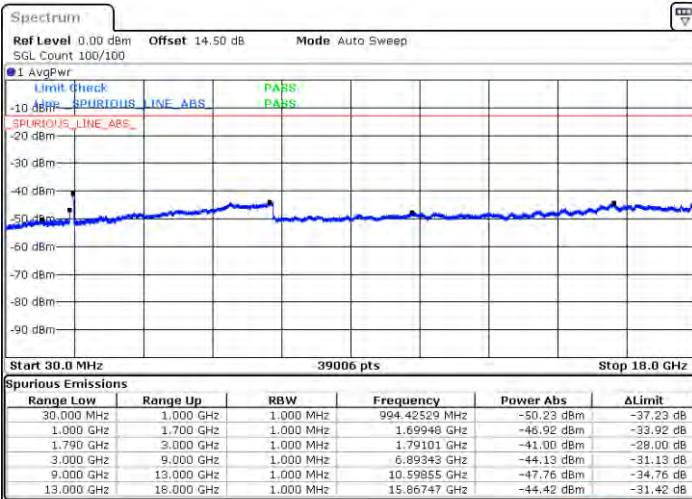

Date: 21 JAN 2021 06:02:22

Date: 21 JAN 2021 06:01:58

Highest Channel / FullIRB

N/A

Date: 21 JAN 2021 06:54:12

LTE Band 66C / 20MHz+10MHz

QPSK

Lowest Channel / 1RB0 and 1RB49

Lowest Channel / 1RB99 and 1RB0

Date: 2021/01/10 01:10:16

Date: 2021/01/10 01:12:31

Lowest Channel / FullIRB

N/A

Date: 2021/01/10 00:59:50

LTE Band 66C / 20MHz+10MHz

QPSK

Middle Channel / 1RB0 and 1RB49

Middle Channel / 1RB99 and 1RB0

Date: 2021/01/25 12:12

Date: 2021/01/26 13:30

Middle Channel / FullIRB

N/A

Date: 2021/01/16 14:40

LTE Band 66C / 20MHz+10MHz

QPSK

Highest Channel / 1RB0 and 1RB49

Highest Channel / 1RB99 and 1RB0

Date: 2021/01/20 01:49:40

Date: 2021/01/20 01:52:22

Highest Channel / FullRB

N/A

Date: 2021/01/20 01:59:51