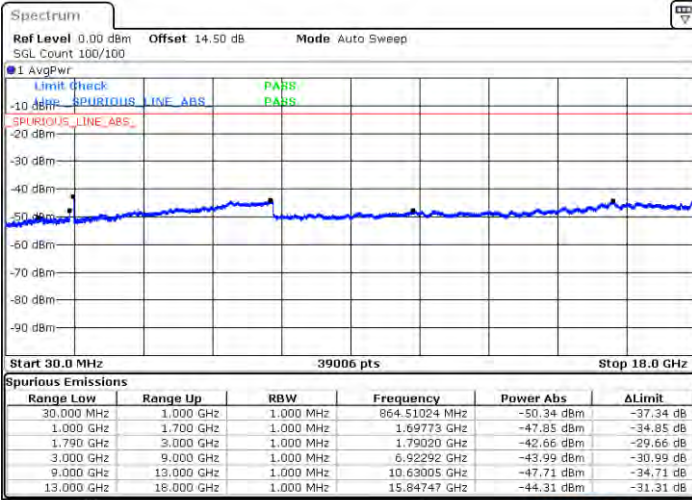

Highest Channel / FullIRB

N/A

Date: 2021/06/06 09:55

LTE Band 66C / 20MHz+10MHz

16QAM

Lowest Channel / 1RB0 and 1RB49

Lowest Channel / 1RB99 and 1RB0

Date: 2021/01/08:39

Date: 2021/01/14:40

Lowest Channel / FullIRB

N/A

Date: 2021/01/02:24

LTE Band 66C / 20MHz+10MHz

16QAM

Middle Channel / 1RB0 and 1RB49

Middle Channel / 1RB99 and 1RB0

Date: 2021/01/24 13:01:24

Date: 2021/01/27 24:01:27

Middle Channel / FullIRB

N/A

Date: 2021/01/24 13:01:24

LTE Band 66C / 20MHz+10MHz

16QAM

Highest Channel / 1RB0 and 1RB49

Highest Channel / 1RB99 and 1RB0

Date: 2021.01.20 01:47:52

Date: 2021.01.20 01:54:11

Highest Channel / FullRB

N/A

Date: 2021.01.20 01:42:41

LTE Band 66C / 20MHz+15MHz

16QAM