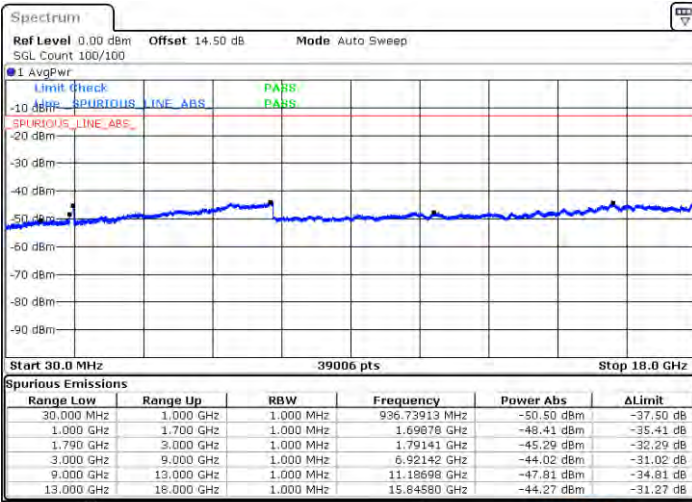

N/A

Date: 2, JAN, 2021 22:12:03

LTE Band 66C / 10MHz+20MHz

64QAM

Lowest Channel / 1RB0 and 1RB99

Lowest Channel / 1RB49 and 1RB0

Date: 2021/01/20 00:16:28

Date: 2021/01/20 00:27:41

Lowest Channel / FullIRB

N/A

Date: 2021/01/20 00:16:00

LTE Band 66C / 10MHz+20MHz

64QAM

Middle Channel / 1RB0 and 1RB9

Middle Channel / 1RB49 and 1RB0

Date: 2021/04/21 00:11:35

Date: 2021/04/21 00:30:56

Middle Channel / FullRB

N/A

Date: 2021/04/21 00:22:17

LTE Band 66C / 10MHz+20MHz

64QAM

Highest Channel / 1RB0 and 1RB99

Highest Channel / 1RB49 and 1RB0