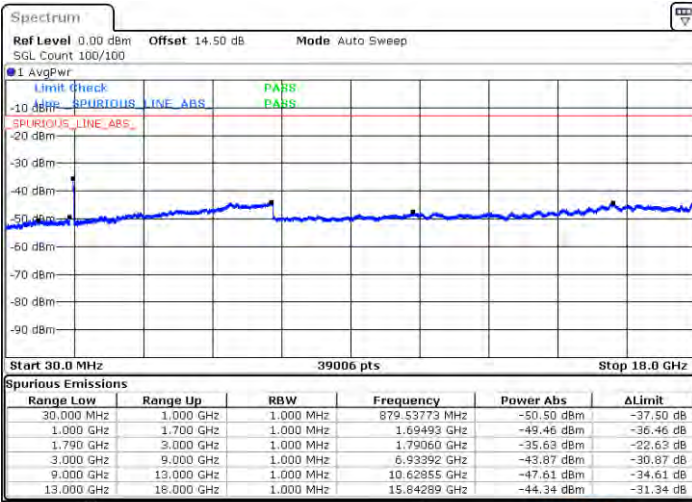

Lowest Channel / FullIRB

N/A

Date: 2021/02/05 02:01:19

LTE Band 66C / 15MHz+15MHz

16QAM

Middle Channel / 1RB0 and 1RB74

Middle Channel / 1RB74 and 1RB0

Date: 31.JAN.2021 02:14:42

Date: 31.JAN.2021 02:14:32

Middle Channel / FullIRB

N/A

Date: 31.JAN.2021 02:15:32

LTE Band 66C / 15MHz+15MHz

16QAM

Highest Channel / 1RB0 and 1RB74

Highest Channel / 1RB74 and 1RB0

Date: 2021-01-09 02:37:11

Date: 2021-01-09 02:43:20

Highest Channel / FullIRB

N/A

Date: 2021-01-09 02:11:09

LTE Band 66C / 15MHz+20MHz

16QAM

Lowest Channel / 1RB0 and 1RB99