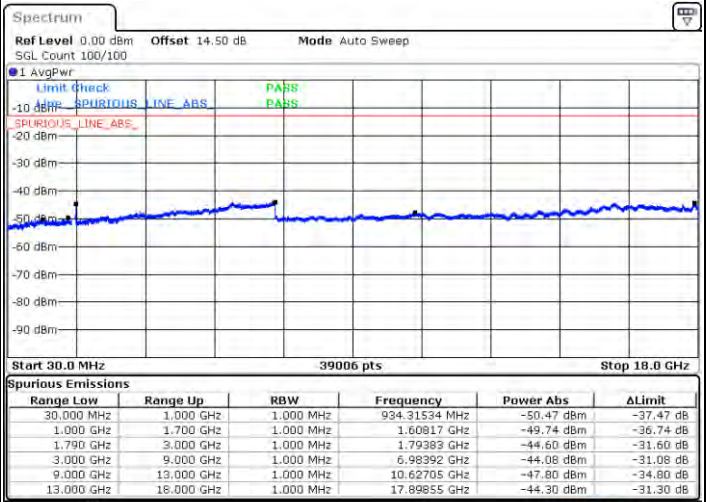

Date: 2021/04/20:47

LTE Band 66C / 20MHz+15MHz

QPSK

Middle Channel / 1RB0 and 1RB74

Middle Channel / 1RB99 and 1RB0

Date: 2021/04/08:19

Date: 2021/04/08:20

Middle Channel / FullIRB

N/A

Date: 2021/04/08:53

LTE Band 66C / 20MHz+15MHz

QPSK

Highest Channel / 1RB0 and 1RB74

Highest Channel / 1RB99 and 1RB0

Date: 2021/05/11 11:46

Date: 2021/05/11 11:45

Highest Channel / FullIRB

N/A

Date: 2021/05/11 11:45

LTE Band 66C / 20MHz+20MHz

QPSK

Lowest Channel / 1RB0 and 1RB99

Lowest Channel / 1RB99 and 1RB0

Date: 4.JAN.2021 00:02:04