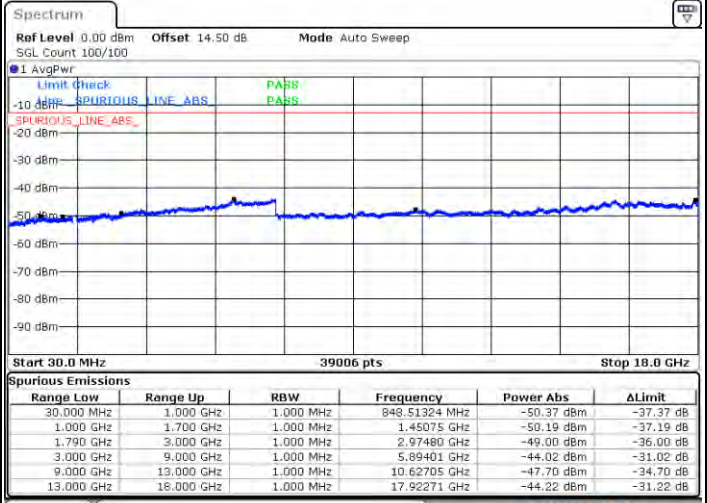

Lowest Channel / FullIRB

N/A

Date: 2021/02/05 02:01:19

LTE Band 66C / 15MHz+15MHz

16QAM

Middle Channel / 1RB0 and 1RB74

Middle Channel / 1RB74 and 1RB0

Date: 31.JAN.2021 02:14:42

Date: 31.JAN.2021 02:14:32

Middle Channel / FullIRB

N/A

Date: 31.JAN.2021 02:15:32

LTE Band 66C / 15MHz+15MHz

16QAM

Highest Channel / 1RB0 and 1RB74

Highest Channel / 1RB74 and 1RB0