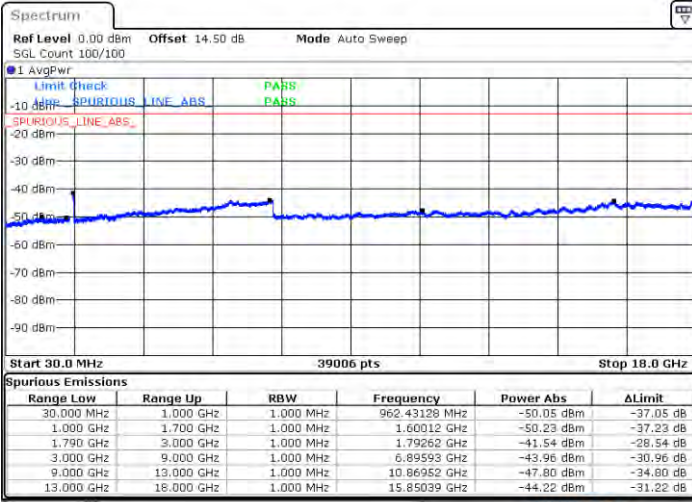

Lowest Channel / 1RB0 and 1RB99

Lowest Channel / 1RB24 and 1RB0

Date: 2021.07.01 22:24:03

Date: 2021.07.01 22:29:41

Lowest Channel / FullIRB

N/A

Date: 2021.07.01 22:18:02

LTE Band 66C / 5MHz+20MHz

LTE Band 66C / 5MHz+20MHz

16QAM

Highest Channel / 1RB0 and 1RB99

Highest Channel / 1RB24 and 1RB0

Date: 2021/01/21 21:01:00

Date: 2021/01/21 23:47:00

Highest Channel / FullRB

N/A

Date: 2021/01/21 22:56:00

LTE Band 66C / 10MHz+15MHz

16QAM

Lowest Channel / 1RB0 and 1RB74

Lowest Channel / 1RB49 and 1RB0

Date: 2.7AN.2021 21:40:27

Date: 2.7AN.2021 21:47:04

Lowest Channel / FullIRB