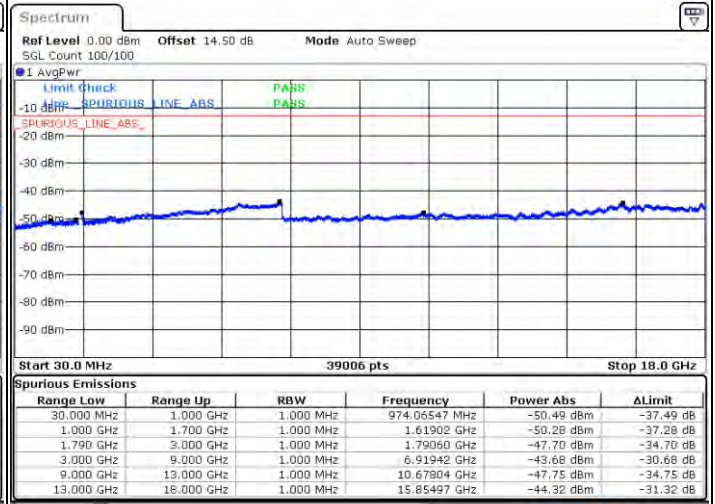

N/A

Date: 2.JAN.2021 22:40:13

LTE Band 66C / 15MHz+10MHz

QPSK

Middle Channel / 1RB0 and 1RB49

Middle Channel / 1RB74 and 1RB0

Date: 2021/01/20 22:40:33

Date: 2021/01/20 23:11:52

Middle Channel / FullIRB

N/A

Date: 2021/01/20 23:01:09

LTE Band 66C / 15MHz+10MHz

QPSK

Highest Channel / 1RB0 and 1RB49

Highest Channel / 1RB74 and 1RB0

Date: 2.7AN.2021 21:27:56

Date: 2.7AN.2021 21:28:58

Highest Channel / FullIRB

N/A

Date: 2.7AN.2021 21:18:00

LTE Band 66C / 15MHz+15MHz

QPSK

Lowest Channel / 1RB0 and 1RB74

Lowest Channel / 1RB74 and 1RB0

Date: 2021.01.21 02:07:06

Date: 2021.01.21 02:08:46

Lowest Channel / FullIRB

N/A

Date: 2021.01.21 01:59:47

LTE Band 66C / 15MHz+15MHz

QPSK

Middle Channel / 1RB0 and 1RB74