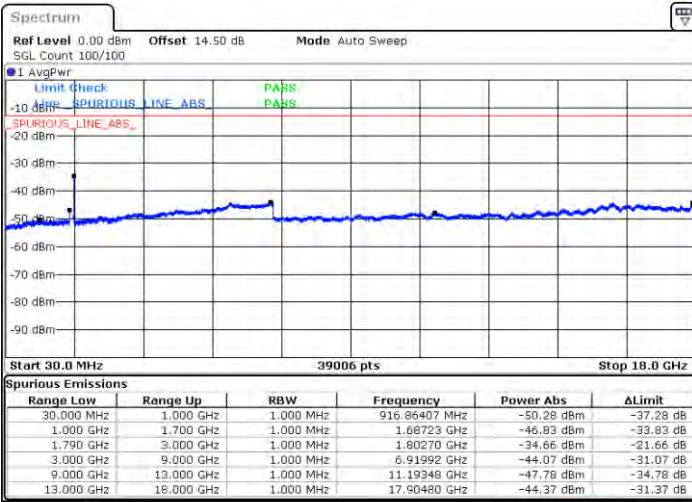

Middle Channel / FullIRB

N/A

Date: 2.JAN.2021 21:53:13

LTE Band 66C / 10MHz+15MHz

16QAM

Highest Channel / 1RB0 and 1RB74

Highest Channel / 1RB49 and 1RB0

Date: 2.JAN.2021 22:31:23

Date: 2.JAN.2021 22:35:31

Highest Channel / FullIRB

N/A

Date: 2.JAN.2021 22:08:59

LTE Band 66C / 10MHz+20MHz

16QAM

Lowest Channel / 1RB0 and 1RB99

Lowest Channel / 1RB49 and 1RB0