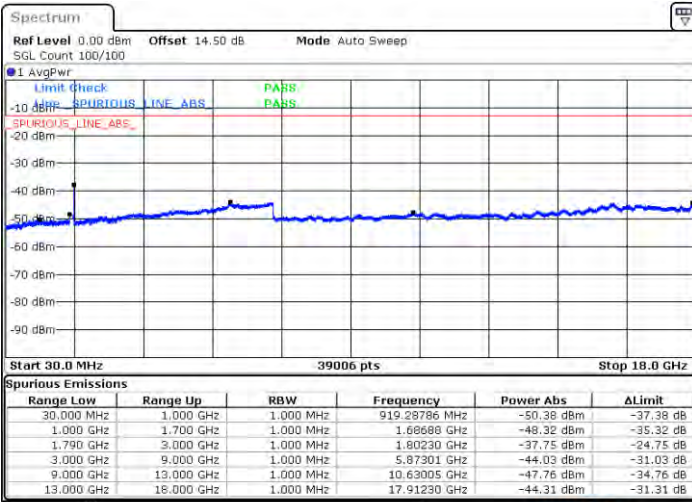

LTE Band 66C / 15MHz+10MHz

16QAM

Middle Channel / 1RB0 and 1RB49

Middle Channel / 1RB74 and 1RB0

Date: 2.7AN.2021 21:09:43

Date: 2.7AN.2021 21:11:34

Middle Channel / FullIRB

N/A

Date: 2.7AN.2021 21:05:30

LTE Band 66C / 15MHz+10MHz

16QAM

Highest Channel / 1RB0 and 1RB49

Highest Channel / 1RB74 and 1RB0

Date: 2021/01/21 21:26:00

Date: 2021/01/21 21:32:06

Highest Channel / FullRB

N/A

Date: 2021/01/21 21:19:43

LTE Band 66C / 15MHz+15MHz

16QAM

Lowest Channel / 1RB0 and 1RB74

Lowest Channel / 1RB74 and 1RB0

Date: 2021/02/05 02:05:57

Date: 2021/02/05 02:10:13