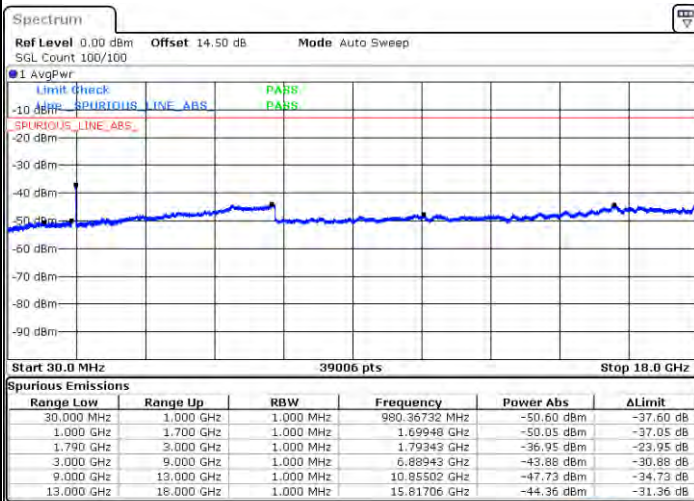

Date: 2021/05/26 10:31:28

LTE Band 66C / 20MHz+5MHz

16QAM

Middle Channel / 1RB0 and 1RB24

Middle Channel / 1RB99 and 1RB0

Date: 2021/05/10 05:48:10

Date: 2021/05/10 05:50:53

Middle Channel / FullRB

N/A

Date: 2021/05/10 05:44:02

LTE Band 66C / 20MHz+5MHz

16QAM

Highest Channel / 1RB0 and 1RB24

Highest Channel / 1RB99 and 1RB0

Date: 2021/06/06 09:28

Date: 2021/06/06 09:01

Highest Channel / FullIRB

N/A

Date: 2021/06/06 09:55

LTE Band 66C / 20MHz+10MHz

16QAM

Lowest Channel / 1RB0 and 1RB49

Lowest Channel / 1RB99 and 1RB0

Date: 2021/01/08:39

Date: 2021/01/14:40

Lowest Channel / FullIRB

N/A

Date: 2021/01/02:24

LTE Band 66C / 20MHz+10MHz

16QAM

Middle Channel / 1RB0 and 1RB49

Middle Channel / 1RB99 and 1RB0