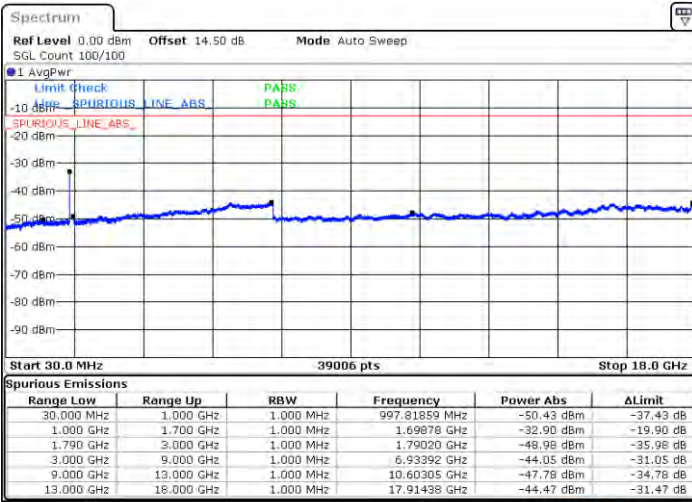

LTE Band 66C / 15MHz+15MHz

64QAM

Lowest Channel / 1RB0 and 1RB74

Lowest Channel / 1RB74 and 1RB0

Date: 2021/01/20 02:04:30

Date: 2021/01/20 02:11:34

Lowest Channel / FullRB

N/A

Date: 2021/01/20 02:02:52

LTE Band 66C / 15MHz+15MHz

64QAM

Middle Channel / 1RB0 and 1RB74

Middle Channel / 1RB74 and 1RB0

Date: 2021.01.21 02:14:49

Date: 2021.01.21 02:16:40

Middle Channel / FullRB