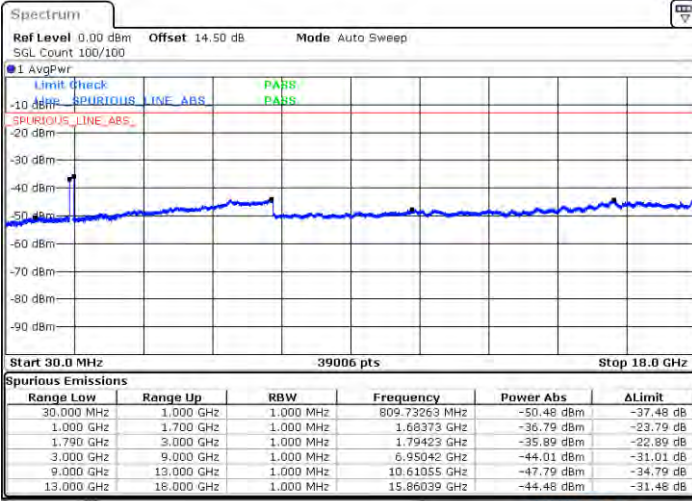

N/A

Date: 2021/05/10 05:44:02

LTE Band 66C / 20MHz+5MHz

16QAM

Highest Channel / 1RB0 and 1RB24

Highest Channel / 1RB99 and 1RB0

Date: 2021/06/06 09:28

Date: 2021/06/06 09:01

Highest Channel / FullIRB

N/A

Date: 2021/06/06 09:55

LTE Band 66C / 20MHz+10MHz

16QAM

Lowest Channel / 1RB0 and 1RB49

Lowest Channel / 1RB99 and 1RB0

Date: 2021/01/08:39

Date: 2021/01/14:40

Lowest Channel / FullIRB

N/A

Date: 2021/01/02:24

LTE Band 66C / 20MHz+10MHz

16QAM

Middle Channel / 1RB0 and 1RB49

Middle Channel / 1RB99 and 1RB0

Date: 2021/01/24 13:01:24

Date: 2021/01/27 24:01:27

Middle Channel / FullIRB

N/A

Date: 2021/01/24 13:01:24

LTE Band 66C / 20MHz+10MHz

16QAM

Highest Channel / 1RB0 and 1RB49