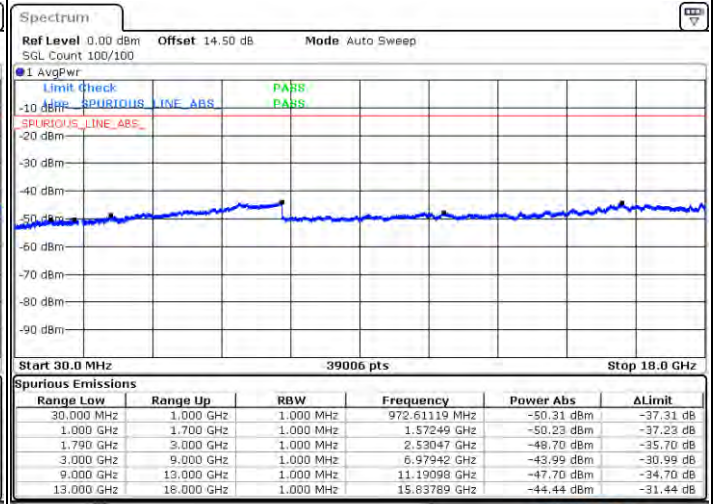

Date: 2.7AN.2021 21:28:58

Highest Channel / FullIRB

N/A

Date: 2.7AN.2021 21:18:00

LTE Band 66C / 15MHz+15MHz

QPSK

Lowest Channel / 1RB0 and 1RB74

Lowest Channel / 1RB74 and 1RB0

Date: 2021.01.21 02:07:06

Date: 2021.01.21 02:08:46

Lowest Channel / FullIRB

N/A

Date: 2021.01.21 01:59:47

LTE Band 66C / 15MHz+15MHz

QPSK

Middle Channel / 1RB0 and 1RB74

Middle Channel / 1RB74 and 1RB0

Date: 2021.01.21 02:11:08

Date: 2021.01.21 02:11:13

Middle Channel / FullIRB

N/A

Date: 2021.01.21 02:14:20

LTE Band 66C / 15MHz+15MHz

QPSK

Highest Channel / 1RB0 and 1RB74

Highest Channel / 1RB74 and 1RB0

Date: 2021.01.21 02:39:26

Date: 2021.01.21 02:41:16

Highest Channel / FullIRB

N/A

Date: 2021.01.21 02:38:56

LTE Band 66C / 15MHz+20MHz