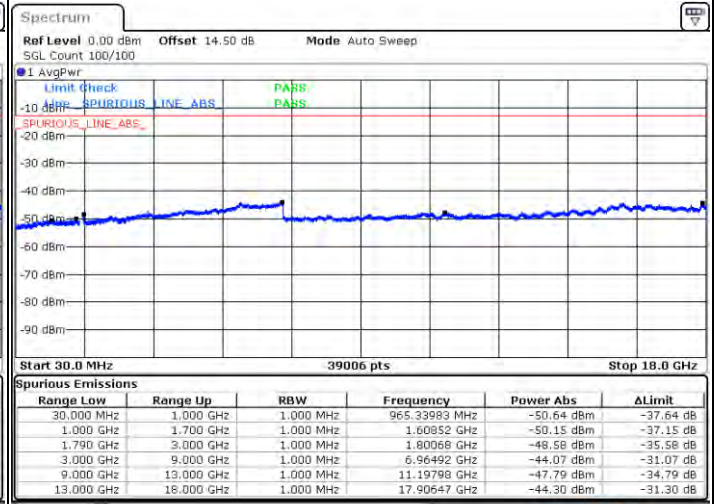

Date: 21 JAN 2021 06:02:22

Date: 21 JAN 2021 06:01:58

Highest Channel / FullIRB

N/A

Date: 21 JAN 2021 06:54:12

LTE Band 66C / 20MHz+10MHz

QPSK

Lowest Channel / 1RB0 and 1RB49

Lowest Channel / 1RB99 and 1RB0

Date: 2021/01/10 01:10:16

Date: 2021/01/10 01:12:31

Lowest Channel / FullIRB

N/A

Date: 2021/01/10 00:59:50

LTE Band 66C / 20MHz+10MHz

QPSK

Middle Channel / 1RB0 and 1RB49

Middle Channel / 1RB99 and 1RB0

Date: 2021/01/25 12:12

Date: 2021/01/26 13:30

Middle Channel / FullIRB

N/A

Date: 2021/01/16 14:40

LTE Band 66C / 20MHz+10MHz

QPSK

Highest Channel / 1RB0 and 1RB49

Highest Channel / 1RB99 and 1RB0

Date: 2021/01/20 01:49:40

Date: 2021/01/20 01:52:22

Highest Channel / FullRB

N/A

Date: 2021/01/20 01:59:51