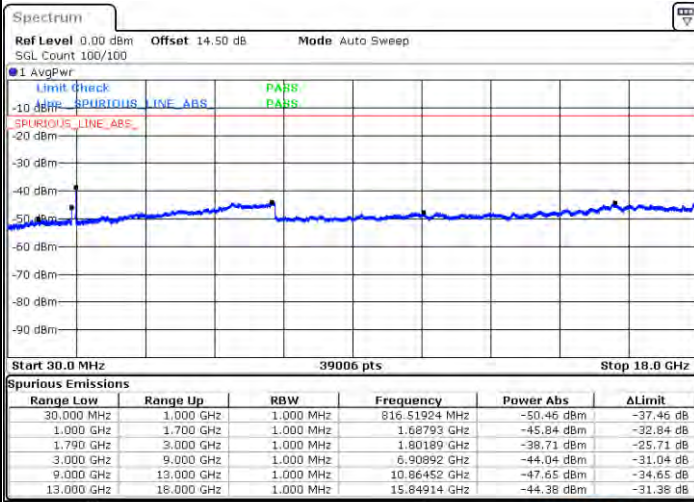

Date: 2021/05/26 10:31:28

LTE Band 66C / 20MHz+5MHz

16QAM

Middle Channel / 1RB0 and 1RB24

Middle Channel / 1RB99 and 1RB0

Date: 2021/05/10 05:48:10

Date: 2021/05/10 05:50:53

Middle Channel / FullRB

N/A

Date: 2021/05/10 05:44:02

LTE Band 66C / 20MHz+5MHz

16QAM

Highest Channel / 1RB0 and 1RB24

Highest Channel / 1RB99 and 1RB0

Date: 2021/06/06 09:28

Date: 2021/06/06 09:01

Highest Channel / FullIRB

N/A

Date: 2021/06/06 09:55

LTE Band 66C / 20MHz+10MHz

16QAM

Lowest Channel / 1RB0 and 1RB49

Lowest Channel / 1RB99 and 1RB0

Date: 2021/01/08:39