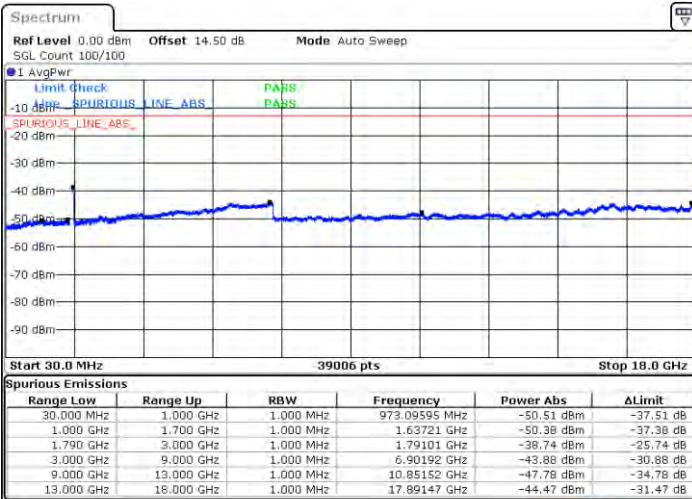

LTE Band 66C / 15MHz+10MHz

16QAM

Middle Channel / 1RB0 and 1RB49

Middle Channel / 1RB74 and 1RB0

Date: 2.7AN.2021 21:09:43

Date: 2.7AN.2021 21:11:34

Middle Channel / FullIRB

N/A

Date: 2.7AN.2021 21:05:30

LTE Band 66C / 15MHz+10MHz

16QAM

Highest Channel / 1RB0 and 1RB49

Highest Channel / 1RB74 and 1RB0

Date: 2021/01/21 21:26:00

Date: 2021/01/21 21:32:06

Highest Channel / FullRB

N/A

Date: 2021/01/21 21:19:43

LTE Band 66C / 15MHz+15MHz

16QAM

Lowest Channel / 1RB0 and 1RB74

Lowest Channel / 1RB74 and 1RB0

Date: 2021/02/05 02:05:57

Date: 2021/02/05 02:10:13