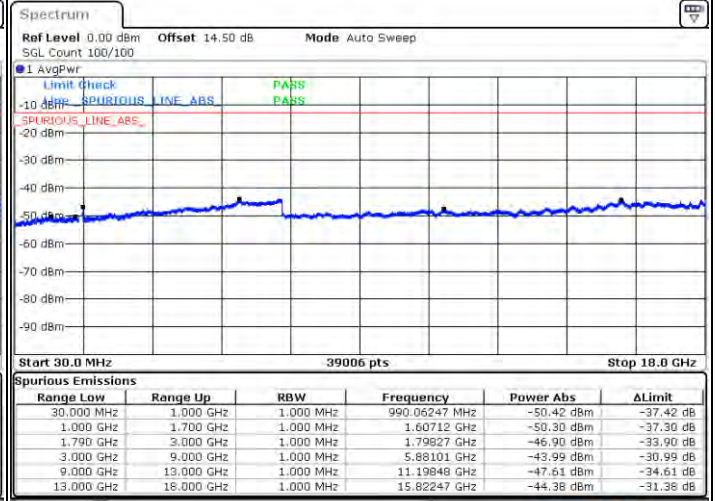

Date: 2.JAN.2021 22:35:31

Highest Channel / FullIRB

N/A

Date: 2.JAN.2021 22:08:59

LTE Band 66C / 10MHz+20MHz

16QAM

Lowest Channel / 1RB0 and 1RB99

Lowest Channel / 1RB49 and 1RB0

Date: 2021/04/21 00:20:29

Date: 2021/04/21 00:25:43

Lowest Channel / FullIRB

N/A

Date: 2021/04/21 00:14:30

LTE Band 66C / 10MHz+20MHz

16QAM

Middle Channel / 1RB0 and 1RB99

Middle Channel / 1RB49 and 1RB0

Date: 2021/04/21 00:34:42

Date: 2021/04/21 00:38:11

Middle Channel / FullIRB

N/A

Date: 2021/04/21 00:31:04

LTE Band 66C / 10MHz+20MHz

16QAM

Highest Channel / 1RB0 and 1RB99

Highest Channel / 1RB49 and 1RB0

Date: 2021/04/21 00:48:37

Date: 2021/04/21 00:51:03

Highest Channel / FullIRB

N/A

Date: 2021/04/21 00:44:39

LTE Band 66C / 15MHz+10MHz