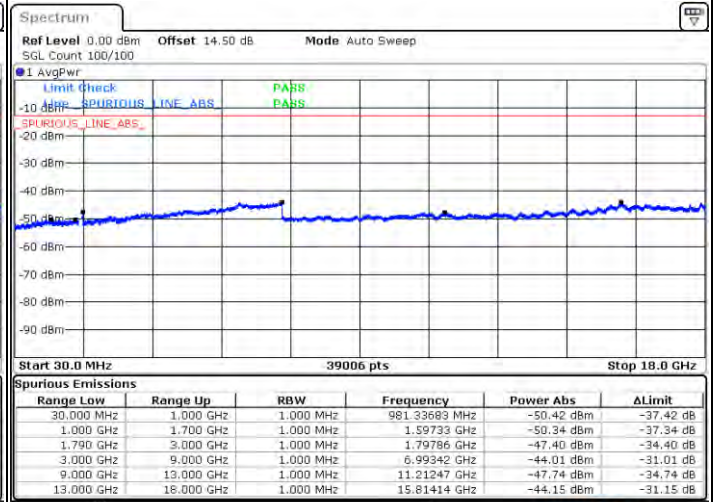

Lowest Channel / FullIRB

N/A

Date: 2021/01/20 00:16:00

LTE Band 66C / 10MHz+20MHz

64QAM

Middle Channel / 1RB0 and 1RB9

Middle Channel / 1RB49 and 1RB0

Date: 2021/04/21 00:11:35

Date: 2021/04/21 00:30:56

Middle Channel / FullRB

N/A

Date: 2021/04/21 00:22:17

LTE Band 66C / 10MHz+20MHz

64QAM

Highest Channel / 1RB0 and 1RB99

Highest Channel / 1RB49 and 1RB0

Date: 2021/01/20 00:47:30

Date: 2021/01/20 00:55:50

Highest Channel / FullIRB

N/A

Date: 2021/01/20 00:46:01

LTE Band 66C / 15MHz+10MHz

64QAM

Lowest Channel / 1RB0 and 1RB49