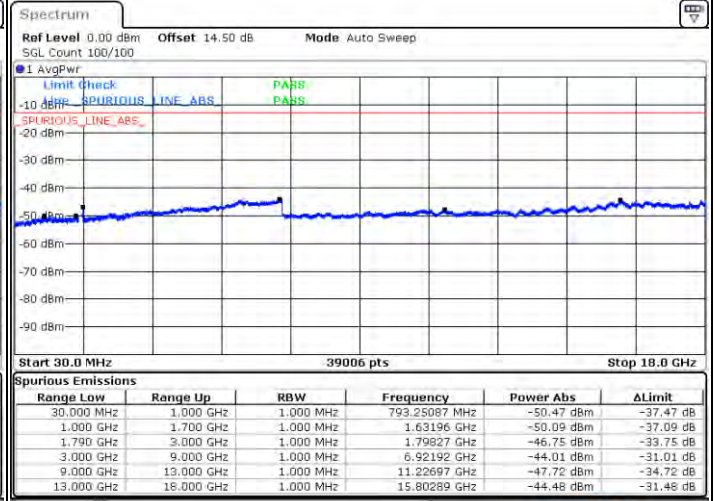

LTE Band 66C / 15MHz+20MHz

16QAM

Highest Channel / 1RB0 and 1RB99

Highest Channel / 1RB74 and 1RB0

Date: 2021.04.06:39

Date: 2021.04.11:58

Highest Channel / FullIRB

N/A

Date: 2021.04.10:36