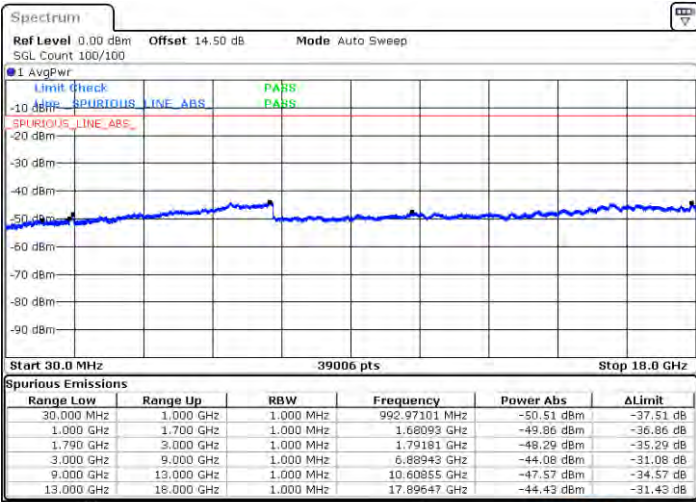

Date: 2021/04/20:47

LTE Band 66C / 20MHz+15MHz

QPSK

Middle Channel / 1RB0 and 1RB74

Middle Channel / 1RB99 and 1RB0

Date: 2021/04/08:19

Date: 2021/04/08:20

Middle Channel / FullIRB

N/A

Date: 2021/04/08:53

LTE Band 66C / 20MHz+15MHz

QPSK

Highest Channel / 1RB0 and 1RB74

Highest Channel / 1RB99 and 1RB0

Date: 2021/05/11 11:46

Date: 2021/05/11 11:45

Highest Channel / FullIRB

N/A

Date: 2021/05/11 11:45

LTE Band 66C / 20MHz+20MHz

QPSK

Lowest Channel / 1RB0 and 1RB99

Lowest Channel / 1RB99 and 1RB0

Date: 4.JAN.2021 00:02:04