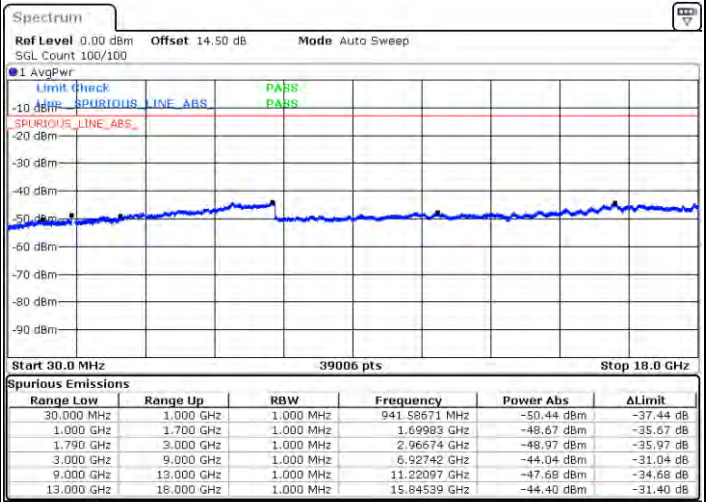

Date: 2021/03/31 09:23

LTE Band 66C / 15MHz+20MHz

QPSK

Highest Channel / 1RB0 and 1RB99

Highest Channel / 1RB74 and 1RB0

Date: 2021/01/04 09:00

Date: 2021/01/04 10:52

Highest Channel / FullIRB

N/A

Date: 2021/01/03 15:04

LTE Band 66C / 20MHz+5MHz

QPSK

Lowest Channel / 1RB0 and 1RB24

Lowest Channel / 1RB99 and 1RB0

Date: 21 JAN 2021 05:14:09

Date: 21 JAN 2021 05:40:59

Lowest Channel / FullIRB

N/A

Date: 21 JAN 2021 05:32:42

LTE Band 66C / 20MHz+5MHz

QPSK

Middle Channel / 1RB0 and 1RB24

Middle Channel / 1RB99 and 1RB0

Date: 2021/05/19 05:49:03

Date: 2021/05/19 05:49:59

Middle Channel / FullIRB

N/A

Date: 2021/05/19 05:48:53

LTE Band 66C / 20MHz+5MHz

QPSK

Highest Channel / 1RB0 and 1RB24

Highest Channel / 1RB99 and 1RB0