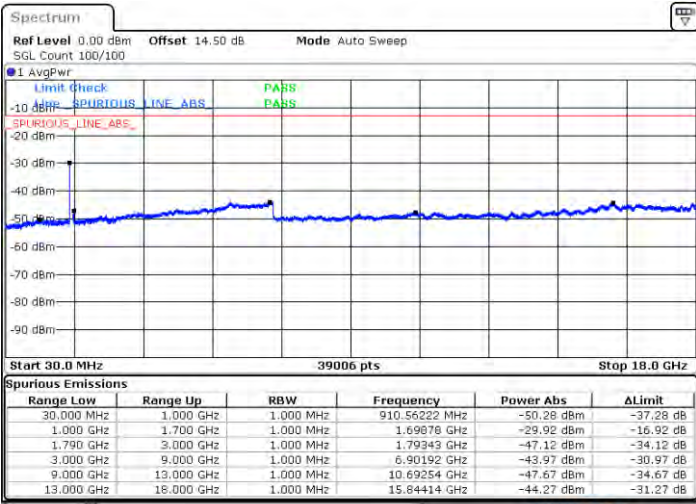

Date: 2021/04/17:33

LTE Band 66C / 20MHz+20MHz

16QAM

Lowest Channel / 1RB0 and 1RB99

Lowest Channel / 1RB99 and 1RB0

Date: 3.JAN.2021 21:59:42

Date: 4.JAN.2021 00:05:16

Lowest Channel / FullIRB

N/A

Date: 3.JAN.2021 23:54:08

LTE Band 66C / 20MHz+20MHz

16QAM

MiddleChannel / 1RB0 and 1RB99

Middle Channel / 1RB99 and 1RB0

Date: 4.JAN.2021 00:30:19

Date: 4.JAN.2021 00:31:54

Middle Channel / FullIRB

N/A

Date: 4.JAN.2021 00:15:57

LTE Band 66C / 20MHz+20MHz

16QAM

Highest Channel / 1RB0 and 1RB99

Highest Channel / 1RB99 and 1RB0

Date: 4.JAN.2021 00:51:00