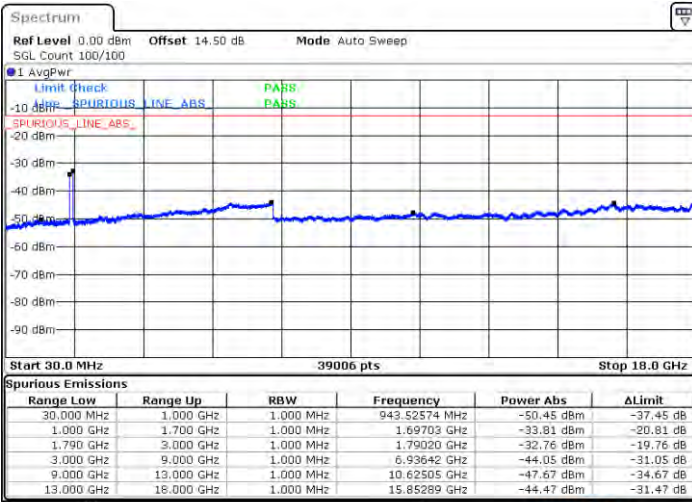

Highest Channel / 1RB0 and 1RB99

Highest Channel / 1RB49 and 1RB0

Date: 2021/04/21 00:48:37

Date: 2021/04/21 00:51:03

Highest Channel / FullIRB

N/A

Date: 2021/04/21 00:44:39

LTE Band 66C / 15MHz+10MHz

16QAM

Lowest Channel / 1RB0 and 1RB49

Lowest Channel / 1RB74 and 1RB0

Date: 2.7AN.2021 22:49:51

Date: 2.7AN.2021 22:56:48

Lowest Channel / FullIRB

N/A

Date: 2.7AN.2021 22:44:11

LTE Band 66C / 15MHz+10MHz

16QAM

Middle Channel / 1RB0 and 1RB49

Middle Channel / 1RB74 and 1RB0

Date: 2.7AN.2021 21:09:43

Date: 2.7AN.2021 21:11:34

Middle Channel / FullIRB

N/A

Date: 2.7AN.2021 21:05:30

LTE Band 66C / 15MHz+10MHz

16QAM

Highest Channel / 1RB0 and 1RB49

Highest Channel / 1RB74 and 1RB0

Date: 2021/01/21 21:26:00

Date: 2021/01/21 21:32:06

Highest Channel / FullRB