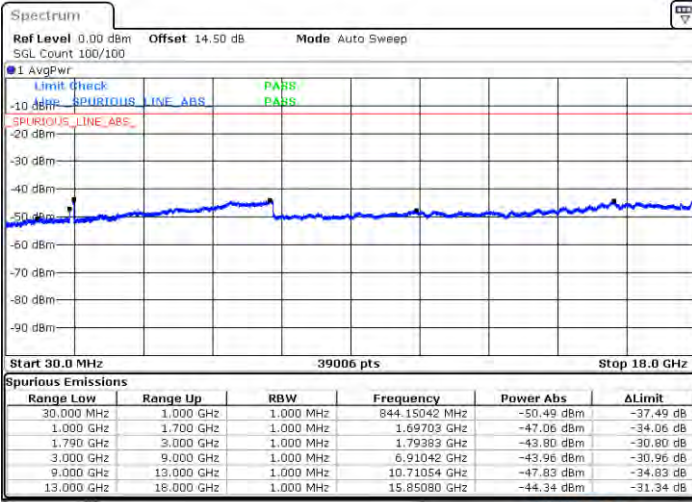

Date: 2.7AN.2021 21:28:58

Highest Channel / FullIRB

N/A

Date: 2.7AN.2021 21:18:00

LTE Band 66C / 15MHz+15MHz

QPSK

Lowest Channel / 1RB0 and 1RB74

Lowest Channel / 1RB74 and 1RB0

Date: 2021.01.21 02:07:06

Date: 2021.01.21 02:08:46

Lowest Channel / FullIRB

N/A

Date: 2021.01.21 01:59:47

LTE Band 66C / 15MHz+15MHz

QPSK

Middle Channel / 1RB0 and 1RB74

Middle Channel / 1RB74 and 1RB0

Date: 2021.01.21 02:11:08

Date: 2021.01.21 02:11:13

Middle Channel / FullIRB

N/A

Date: 2021.01.21 02:14:20

LTE Band 66C / 15MHz+15MHz

QPSK

Highest Channel / 1RB0 and 1RB74

Highest Channel / 1RB74 and 1RB0

Date: 2021.01.21 02:39:26

Date: 2021.01.21 02:41:16

Highest Channel / FullIRB

N/A

Date: 2021.01.21 02:38:56

LTE Band 66C / 15MHz+20MHz