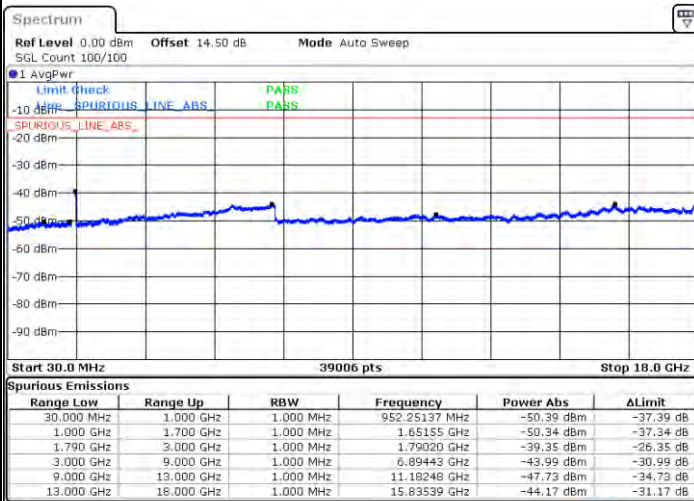

Middle Channel / 1RB0 and 1RB49

Middle Channel / 1RB74 and 1RB0

Date: 2.7AN.2021 21:08:50

Date: 2.7AN.2021 23:16:17

Middle Channel / FullIRB

N/A

Date: 2.7AN.2021 23:07:39

LTE Band 66C / 15MHz+10MHz

64QAM

Highest Channel / 1RB0 and 1RB49

Highest Channel / 1RB74 and 1RB0

Date: 27 JAN 2021 21:21:20

Date: 27 JAN 2021 00:00:54

Highest Channel / FullIRB

N/A

Date: 27 JAN 2021 21:22:10

LTE Band 66C / 15MHz+15MHz

64QAM

Lowest Channel / 1RB0 and 1RB74

Lowest Channel / 1RB74 and 1RB0

Date: 2021/01/20 02:04:30

Date: 2021/01/20 02:11:34

Lowest Channel / FullRB

N/A