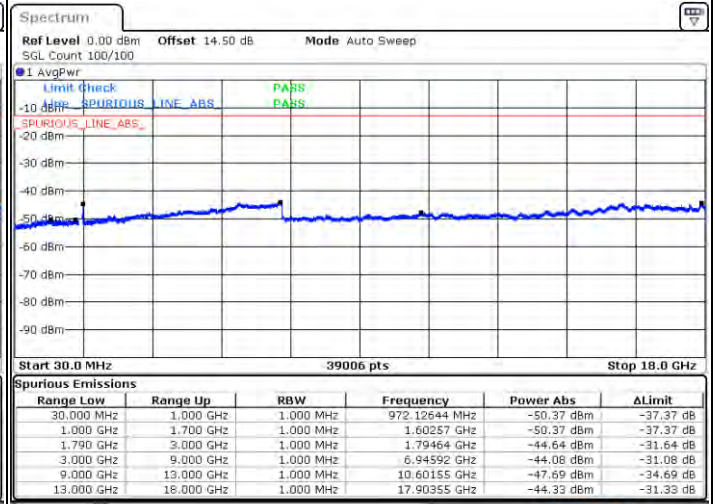

Lowest Channel / FullIRB

N/A

Date: 2021/02/05 02:01:19

LTE Band 66C / 15MHz+15MHz

16QAM

Middle Channel / 1RB0 and 1RB74

Middle Channel / 1RB74 and 1RB0

Date: 31.JAN.2021 02:14:42

Date: 31.JAN.2021 02:14:32

Middle Channel / FullIRB

N/A

Date: 31.JAN.2021 02:15:32

LTE Band 66C / 15MHz+15MHz

16QAM

Highest Channel / 1RB0 and 1RB74

Highest Channel / 1RB74 and 1RB0

Date: 2021-01-09 02:37:11

Date: 2021-01-09 02:43:20

Highest Channel / FullIRB

N/A

Date: 2021-01-09 02:11:09

LTE Band 66C / 15MHz+20MHz

16QAM

Lowest Channel / 1RB0 and 1RB99