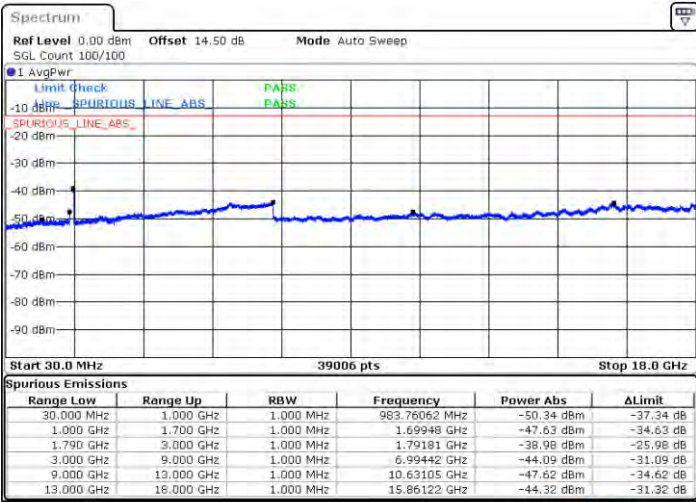

Date: 2021/04/20:47

LTE Band 66C / 20MHz+15MHz

QPSK

Middle Channel / 1RB0 and 1RB74

Middle Channel / 1RB99 and 1RB0

Date: 2021/04/08:19

Date: 2021/04/08:20

Middle Channel / FullIRB

N/A

Date: 2021/04/08:53

LTE Band 66C / 20MHz+15MHz

QPSK

Highest Channel / 1RB0 and 1RB74

Highest Channel / 1RB99 and 1RB0

Date: 2021/05/11 11:46

Date: 2021/05/11 11:45

Highest Channel / FullIRB

N/A

Date: 2021/05/11 11:45

LTE Band 66C / 20MHz+20MHz

QPSK

Lowest Channel / 1RB0 and 1RB99

Lowest Channel / 1RB99 and 1RB0

Date: 4.JAN.2021 00:02:04

Date: 4.JAN.2021 00:04:04

Lowest Channel / FullIRB

N/A

Date: 3.JAN.2021 23:52:04

LTE Band 66C / 20MHz+20MHz

QPSK

MiddleChannel / 1RB0 and 1RB99

Middle Channel / 1RB99 and 1RB0