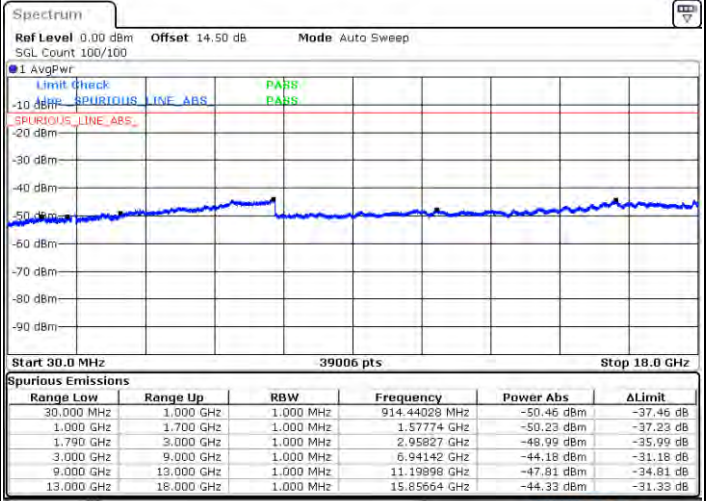

N/A

Date: 2021/01/03 15:04

LTE Band 66C / 20MHz+5MHz

QPSK

Lowest Channel / 1RB0 and 1RB24

Lowest Channel / 1RB99 and 1RB0

Date: 21 JAN 2021 05:14:09

Date: 21 JAN 2021 05:40:59

Lowest Channel / FullIRB

N/A

Date: 21 JAN 2021 05:32:42

LTE Band 66C / 20MHz+5MHz

QPSK

Middle Channel / 1RB0 and 1RB24

Middle Channel / 1RB99 and 1RB0

Date: 2021/05/19 05:49:03

Date: 2021/05/19 05:49:59

Middle Channel / FullIRB

N/A

Date: 2021/05/19 05:48:53

LTE Band 66C / 20MHz+5MHz

QPSK

Highest Channel / 1RB0 and 1RB24

Highest Channel / 1RB99 and 1RB0

Date: 21 JAN 2021 06:02:22

Date: 21 JAN 2021 06:01:58

Highest Channel / FullIRB

N/A

Date: 21 JAN 2021 06:54:12

LTE Band 66C / 20MHz+10MHz

QPSK

Lowest Channel / 1RB0 and 1RB49