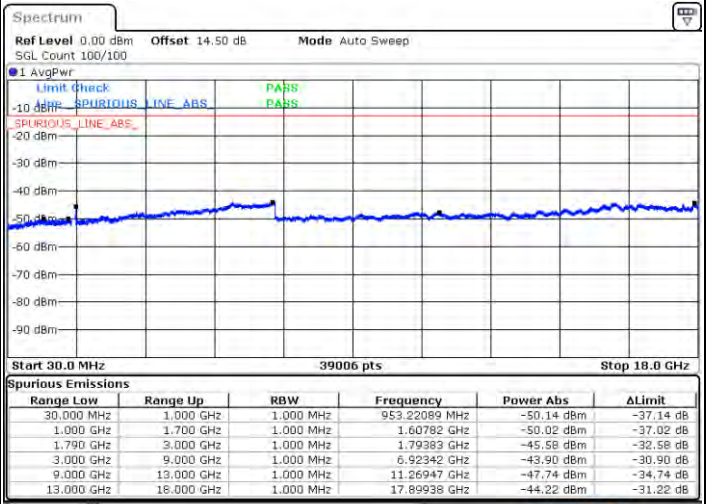

Date: 2021/04/17:33

LTE Band 66C / 20MHz+20MHz

16QAM

Lowest Channel / 1RB0 and 1RB99

Lowest Channel / 1RB99 and 1RB0

Date: 3.JAN.2021 21:59:42

Date: 4.JAN.2021 00:05:16

Lowest Channel / FullIRB

N/A

Date: 3.JAN.2021 23:54:08

LTE Band 66C / 20MHz+20MHz

16QAM

MiddleChannel / 1RB0 and 1RB99

Middle Channel / 1RB99 and 1RB0

Date: 4.JAN.2021 00:30:19

Date: 4.JAN.2021 00:31:54

Middle Channel / FullIRB

N/A

Date: 4.JAN.2021 00:15:57

LTE Band 66C / 20MHz+20MHz

16QAM

Highest Channel / 1RB0 and 1RB99

Highest Channel / 1RB99 and 1RB0

Date: 4.JAN.2021 00:51:00

Date: 4.JAN.2021 00:58:00

Highest Channel / FullIRB

N/A

Date: 4.JAN.2021 00:44:59

LTE Band 66C / 5MHz+20MHz

64QAM

Lowest Channel / 1RB0 and 1RB99

Lowest Channel / 1RB24 and 1RB0