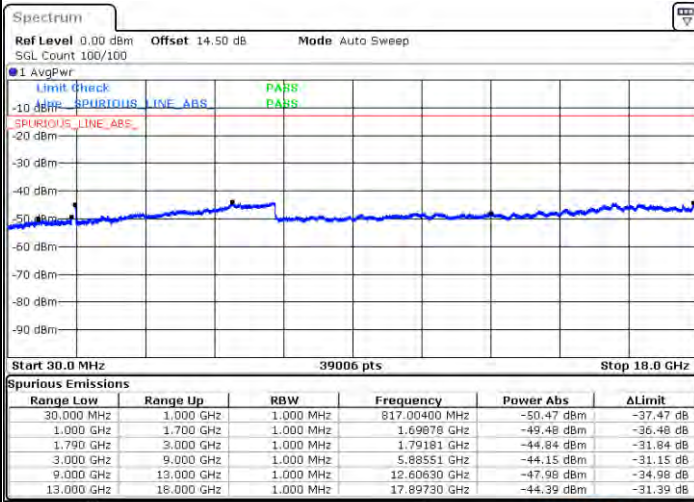

Lowest Channel / 1RB74 and 1RB0

Date: 2, JAN, 2021 22:48:26

Date: 2, JAN, 2021 22:58:46

Lowest Channel / FullIRB

N/A

Date: 2, JAN, 2021 22:45:29

LTE Band 66C / 15MHz+10MHz

64QAM

Middle Channel / 1RB0 and 1RB49

Middle Channel / 1RB74 and 1RB0

Date: 2.7AN.2021 21:08:50

Date: 2.7AN.2021 23:16:17

Middle Channel / FullIRB

N/A

Date: 2.7AN.2021 23:07:39

LTE Band 66C / 15MHz+10MHz