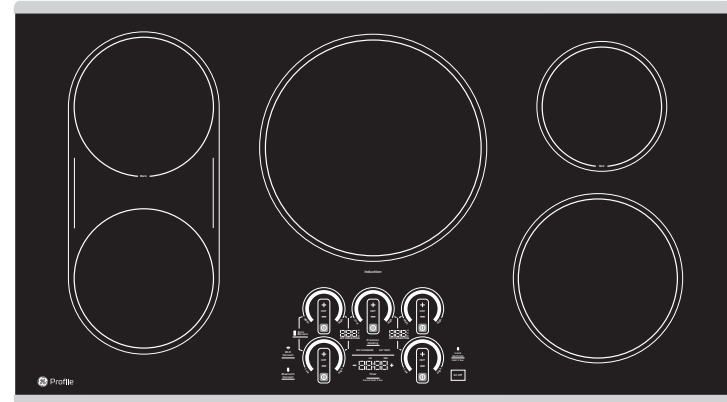

PHP9036ST

GE Profile™ 36" Built-In Touch-Control Induction Cooktop

FEATURES AND BENEFITS

Maximum Responsiveness - 19 Control Levels

Power Boil

Precision Temperature Control

Guided Cooking

Easy Clean Surface

Safe Surface

Most Efficient Heating

Synchronized Elements

Chef Connect

Smart Cookware Rebate for 11" Smart Pan

Timer

Built-in WiFi

Control Lock

Fit Guarantee

Model PHP9036STSS - Stainless steel

SMART COOKWARE REBATE

Smart pans easily pair with this smart cooktop to ensure you get the perfect cooking results. Earn a rebate for a free 11" Hestan Cue Smart Pan.