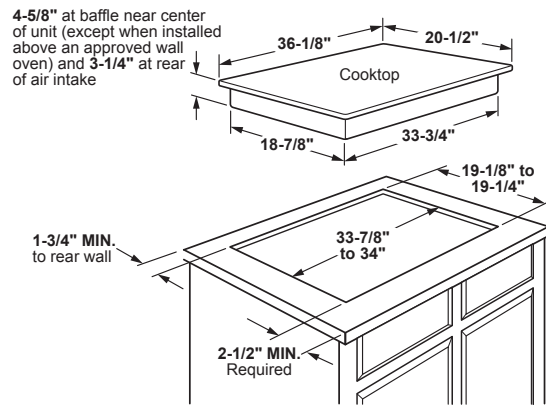

PHP9036ST

GE Profile™ 36" Built-In Touch-Control Induction Cooktop

DIMENSIONS AND INSTALLATION INFORMATION (IN INCHES)

IMPORTANT: Requires a 3" free area between the bottom of the cooktop to any combustible material, i.e., shelving. Free area not required when installing wall oven underneath cooktop. Refer to installation instructions. Requires a 15" minimum from cooktop to adjacent overhead cabinets. Units are furnished with a 48" flexible armored cable.

NOTE: 36" induction cooktops are approved for use over select GE 30" Single Wall Ovens and Warming Drawers. Refer to cooktop and wall oven/warming drawer installation instructions packed with product for current dimensional data. If installed with a GE Telescopic Downdraft System, consult both the cooktop and downdraft installation instructions packed with product before installing. Cooktop gas/electric supply may need to be re-routed to install downdraft. The countertop cutout requires 23-1/2" minimum flat countertop surface and 25" minimum total countertop depth. In addition, other clearances to front edge of the countertop must be considered.

Before installing, consult installation instructions packed with product for current dimensional data.

APPROXIMATE COOKING DIMENSIONS

To insure accuracy, it is best to make a template when cutting the opening in the counter