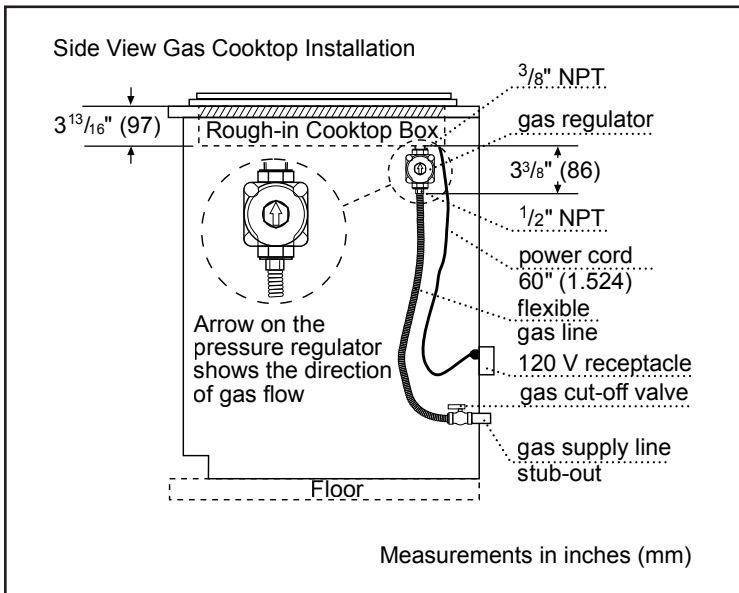

Accessories: To purchase Bosch accessories, cleaners & parts please visit www.bosch-home.com/us/store or call 1-800-944-2904 (Mon to Fri 5 am to 6 pm PST, Sat 6 am to 3 pm PST).

Notes: All height, width and depth dimensions are shown in inches. BSH reserves the absolute and unrestricted right to change product materials and specifications, at any time, without notice. Consult the product's installation instructions for final dimensional data and other details prior to making cutout.

Warranties: Please see Use & Care manual or Bosch website for statement of limited warranty.

For more information on our entire line of products, go to www.bosch-home.com/us or call 1-800-944-2904

© BSH Home Appliances Corporation. All rights reserved. Bosch is a registered trademark of Robert Bosch GmbH.