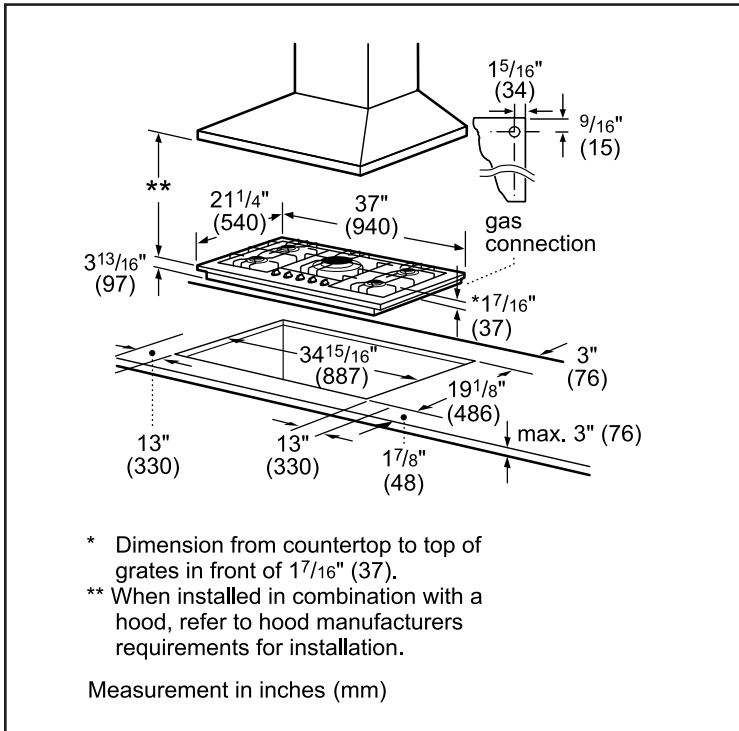

Dimensions & Weight

| | |
|--------------------------------------|--------------------------------|
| Overall appliance dimensions (HxWxD) | 3 13/16" x 37" x 21 1/4" |
| Required cutout size (HxWxD) | 3 13/16" x 34 15/16" x 19 1/8" |
| Minimum distance from counter front | 1 7/8" |
| Minimum distance from rear wall | 3" |
| Net weight | 39 lbs |

Notes: All height, width and depth dimensions are shown in inches. BSH reserves the absolute and unrestricted right to change product materials and specifications, at any time, without notice. Consult the product's installation instructions for final dimensional data and other details prior to making cutout.

36" Gas Cooktop

800 Series – Black w/Black Stainless Knobs NGM8646UC

Installation Details

Installation above Wall Ovens

30" Built-in oven - under gas cooktop

Notes:

Dimensions based on standard countertop height (36" with 4 3/4" toe kick including base plate).