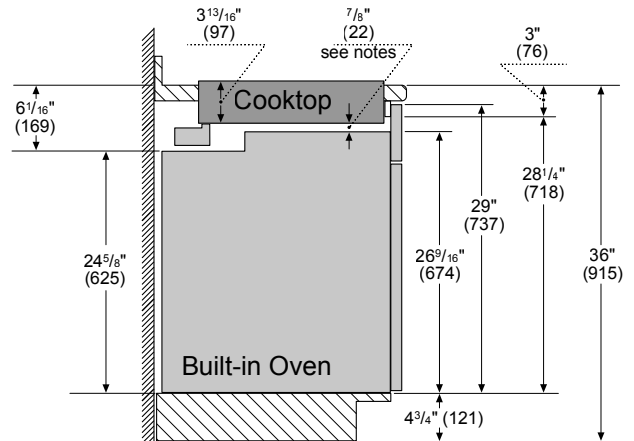

Notes: All height, width and depth dimensions are shown in inches. BSH reserves the absolute and unrestricted right to change product materials and specifications, at any time, without notice. Consult the product's installation instructions for final dimensional data and other details prior to making cutout.

36" Gas Cooktop

800 Series – Black w/Black Stainless Knobs NGM8646UC

Installation Details

Installation above Wall Ovens

30" Built-in oven - under gas cooktop

Notes:

Dimensions based on standard countertop height (36" with 4 3/4" toe kick including base plate).