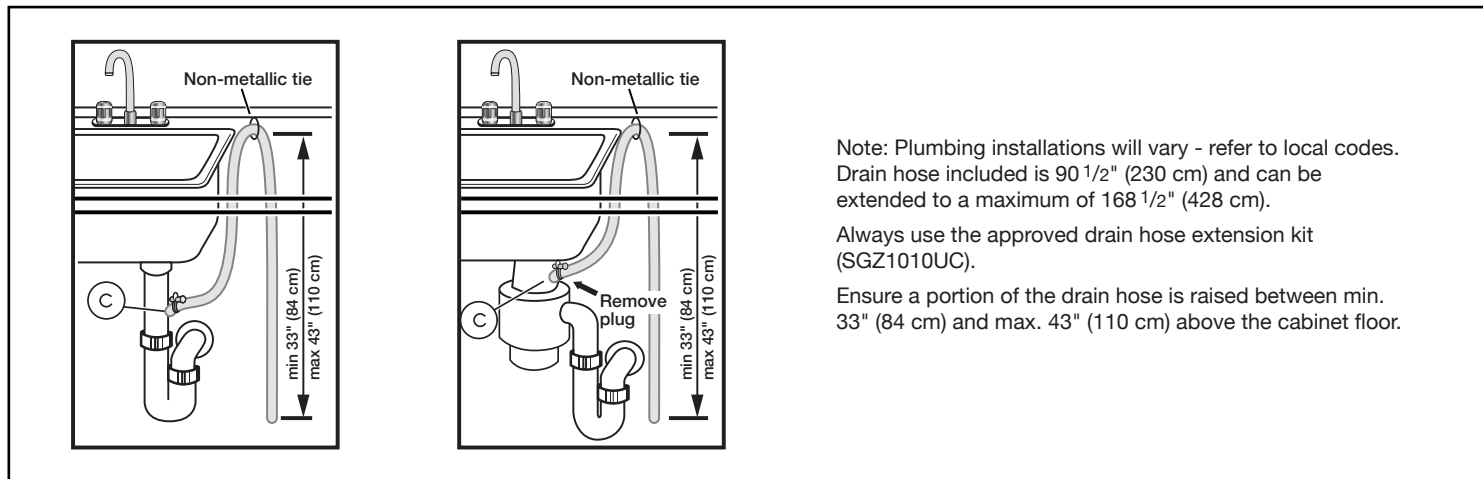

Notes: All height, width and depth dimensions are shown in inches. BSH reserves the absolute and unrestricted right to change product materials and specifications, at any time, without notice. Consult the product's installation instructions for final dimensional data and other details prior to making cutout.

24" Recessed Handle Dishwasher

100 Series – Stainless Steel SHEM3AY52N

BOSCH

Invented for life

Installation Details

Note: Plumbing installations will vary - refer to local codes. Drain hose included is 90 1/2" (230 cm) and can be extended to a maximum of 168 1/2" (428 cm).

Always use the approved drain hose extension kit (SGZ1010UC).

Ensure a portion of the drain hose is raised between min. 33" (84 cm) and max. 43" (110 cm) above the cabinet floor.

Accessories: To purchase Bosch accessories, cleaners & parts please visit www.bosch-home.com/us/store or call 1-800-944-2904 (Mon to Fri 5 am to 6 pm PST, Sat 6 am to 3 pm PST).