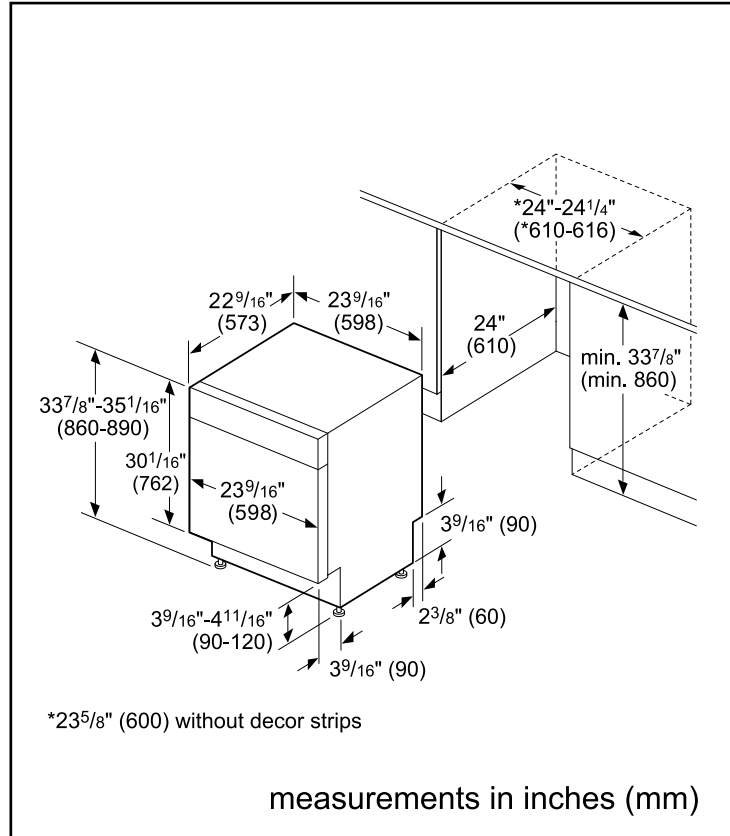

24" Recessed Handle Dishwasher

100 Series – Stainless Steel SHEM3AY52N

Installation Details

Accessories: To purchase Bosch accessories, cleaners & parts please visit www.bosch-home.com/us/store or call 1-800-944-2904 (Mon to Fri 5 am to 6 pm PST, Sat 6 am to 3 pm PST).

Notes: All height, width and depth dimensions are shown in inches. BSH reserves the absolute and unrestricted right to change product materials and specifications, at any time, without notice. Consult the product's installation instructions for final dimensional data and other details prior to making cutout.

Warranties: Please see Use & Care manual or Bosch website for statement of limited warranty.

For more information on our entire line of products, go to www.bosch-home.com/us or call 1-800-944-2904

© BSH Home Appliances Corporation. All rights reserved. Bosch is a registered trademark of Robert Bosch GmbH.