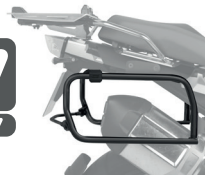

+ info Page 93

ACCESSORY: Ref. X0IB36

Inner bag
Bolsa interna
Sacoche interne
Innentasche
Borsa interna
Bolsa interna

X28 Y41 Z31 (cm)