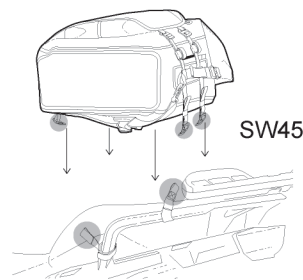

ADVENTURE BAGS

100% WATERPROOF

HIGH QUALITY

EXTREME TEMPERATURES

HIGH RESISTANCE

UV PROTECTION

100%

WATERPROOF

SEAMLESS

HIGH FREQUENCY WELDING

**PVC TARPULIN
3 LAYERS**

ROLL CLOSURE

IPX5

QUICK FITTING

EASY TO FIX

FAST

5"

15"

EXTRA LOAD

MOLLE SYSTEM

SW45
SW38

EXTRA STORAGE FLAP

SW45
SW22