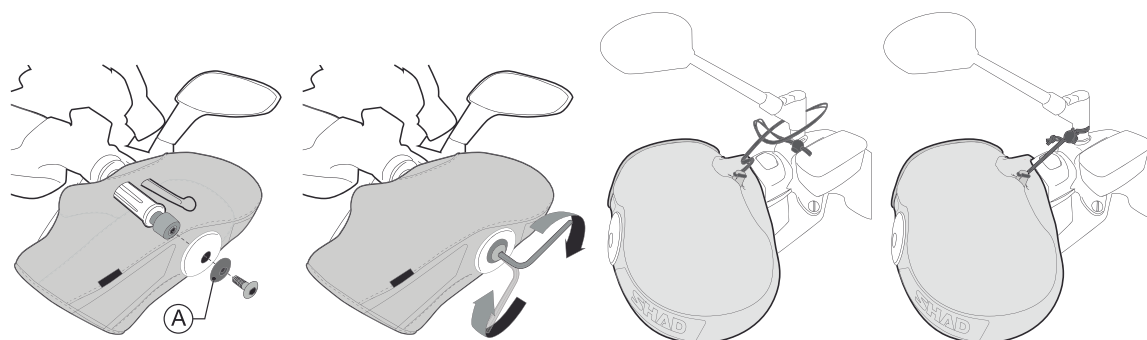

# HAND MUFFS

X36.5 Y26 Z50 (cm)

Ref. X0SR00

Quick Fitting

Fur lining

Adaptable to a majority of motorcycles