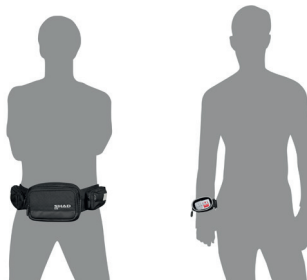

SL03

WAIST BAG

X9 Y23 Z16 (cm)

Ref. X0SL03