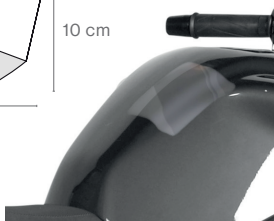

Film Protector

Ref. X1SL02

15,5 cm
Transparent