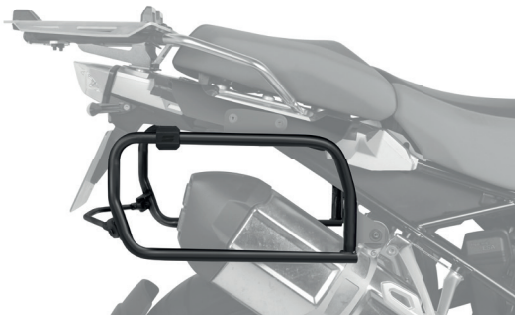

# TR47R

X49,5 Y41,8 Z34,5 (cm)  
Ref. RIGHT D0TR47100R

Optional Accessories

X0IB47

PATENT PENDING

LOCK CYLINDERS +  
KEYS INCLUDED

4P SYSTEM

INCLUDED / TR47R