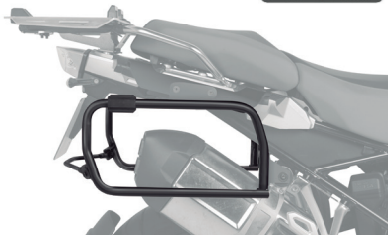

**WATCH OUT
EXHAUST PIPE
SIDE**
Always TR36