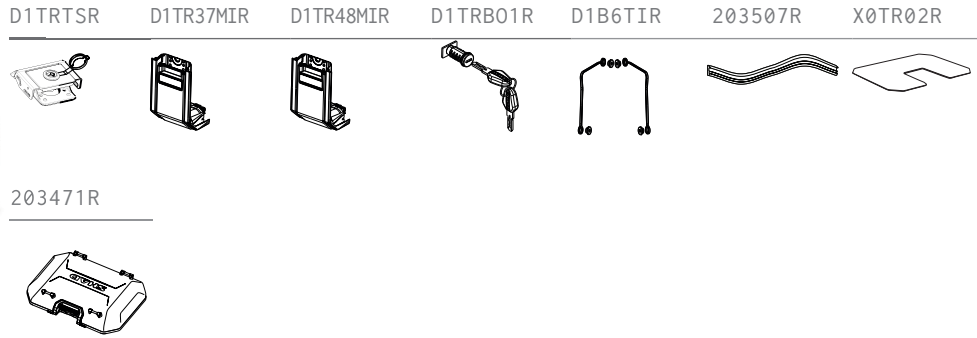

SPARE PARTS

SHAD SUPPORT
Videos

TR37/TR48