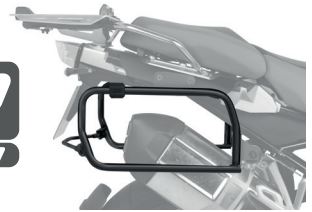

# SIDE CASES

Side fitting

PATENTED

+ info Page 93

**ACCESSORY:** Ref. X0IB36

Inner bag  
Bolsa interna  
Sacoche interne  
Innentasche  
Borsa interna  
Bolsa interna

X28 Y41 Z31 (cm)

**PREMIUM** Lock - 1 hand use