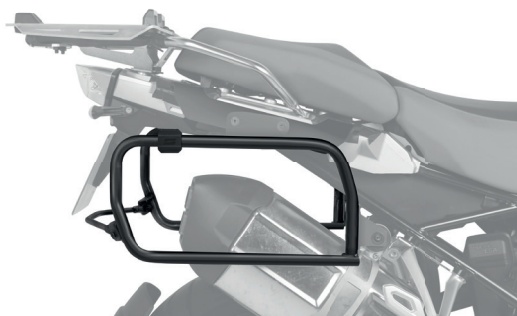

# TR36R

X49,5 Y41,8 Z28,2 (cm)  
Ref. RIGHT D0TR36100R

Optional Accessories

X0IB47

PATENT PENDING

LOCK CYLINDERS +  
KEYS INCLUDED

4P SYSTEM

INCLUDED /TR36R