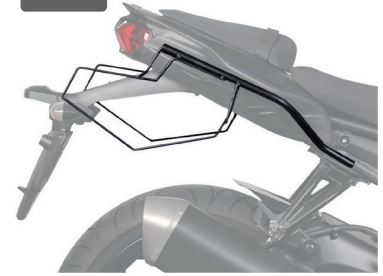

## WATERPROOF SADDLE BAGS

X17 Y42 Z34 (cm)

Ref. X0SW42

Accessories (pag. 117)

**100% WATERPROOF**

**SIDE BAG HOLDER**

CHECK FOR MOTORCYCLE  
SPECIFIC FITTING KIT  
[www.shad.es](http://www.shad.es)

+ info Page 92-93