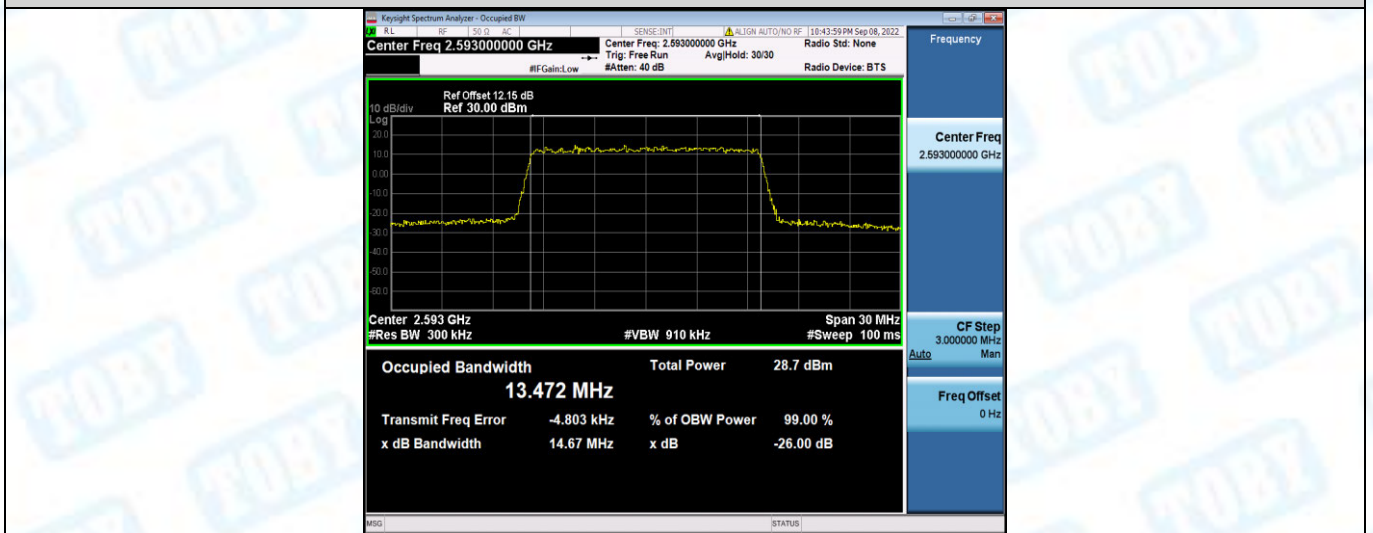

Band41-10MHz-QPSK-41540-50RB#0

Band41-10MHz-16QAM-39700-50RB#0

Band41-15MHz-QPSK-40620-75RB#0

Band41-15MHz-QPSK-41515-75RB#0

Band41-15MHz-16QAM-39725-75RB#0

Band41-15MHz-16QAM-40620-75RB#0

Band41-15MHz-16QAM-41515-75RB#0