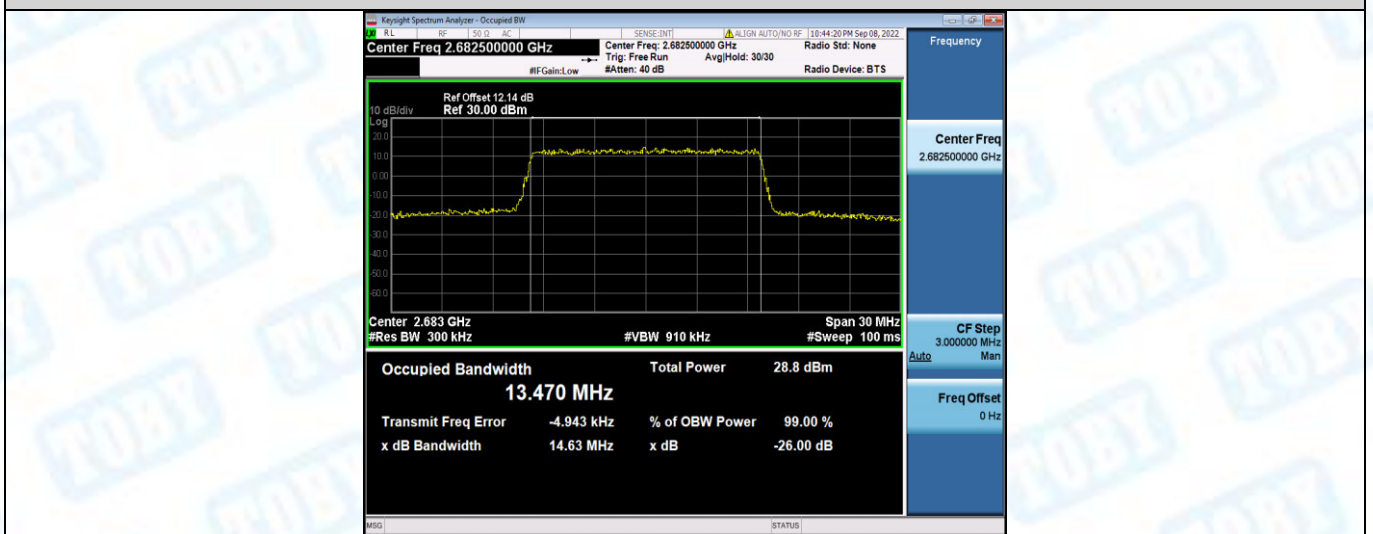

Band41-10MHz-QPSK-41540-50RB#0

Band41-10MHz-16QAM-39700-50RB#0

Band41-15MHz-QPSK-40620-75RB#0

Band41-15MHz-QPSK-41515-75RB#0

Band41-15MHz-16QAM-39725-75RB#0

Band41-15MHz-16QAM-40620-75RB#0

Band41-15MHz-16QAM-41515-75RB#0