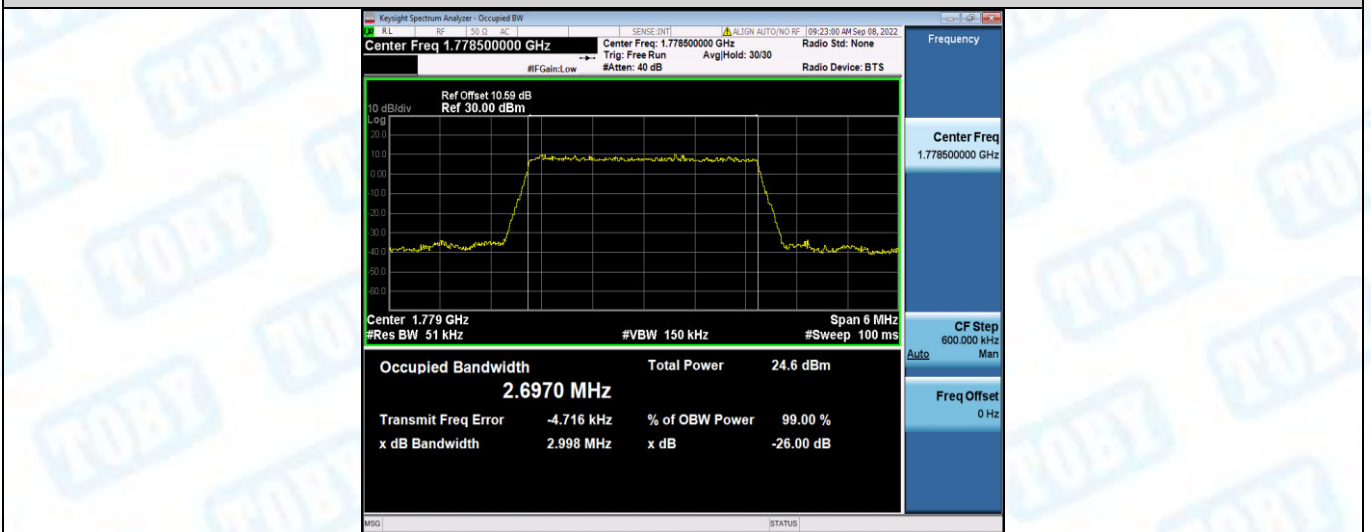

Band66-3MHz-16QAM-132657-15RB#0

Band66-5MHz-QPSK-131997-25RB#0