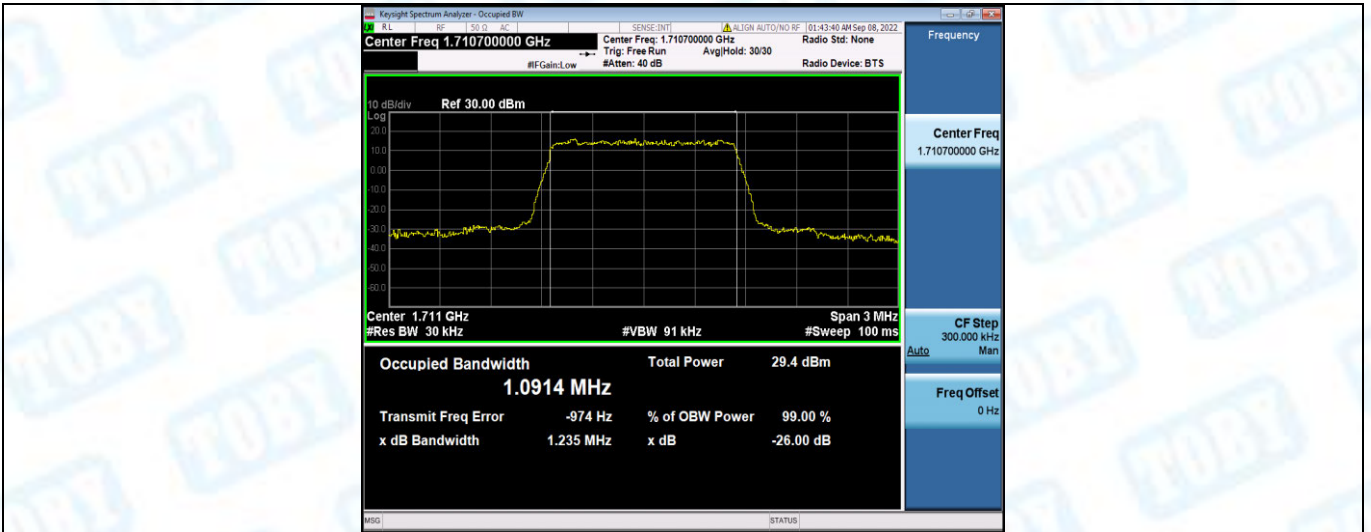

Band41-20MHz-QPSK-39750-100RB#0

Band41-20MHz-16QAM-40620-100RB#0

Band41-20MHz-16QAM-41490-100RB#0

Band66-1.4MHz-QPSK-131979-6RB#0

Band66-1.4MHz-QPSK-132322-6RB#0

Band66-1.4MHz-QPSK-132665-6RB#0

Band66-1.4MHz-16QAM-131979-6RB#0