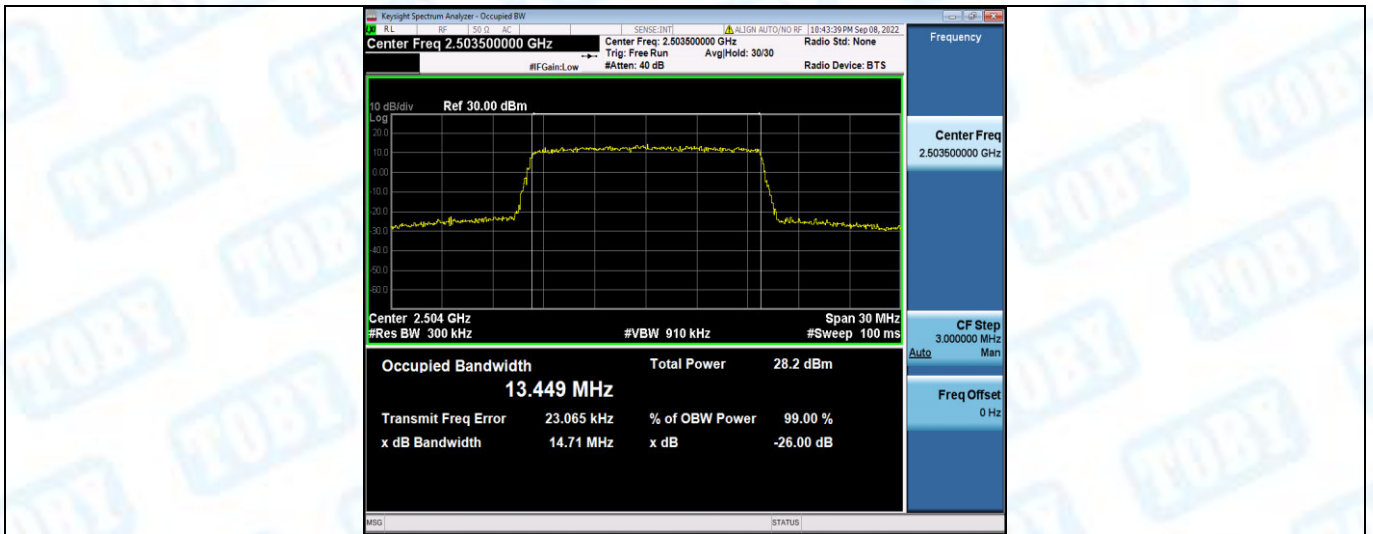

Band41-10MHz-QPSK-41540-50RB#0

Band41-10MHz-16QAM-39700-50RB#0

Band41-15MHz-QPSK-40620-75RB#0

Band41-15MHz-QPSK-41515-75RB#0

Band41-15MHz-16QAM-39725-75RB#0

Band41-15MHz-16QAM-40620-75RB#0

Band41-15MHz-16QAM-41515-75RB#0