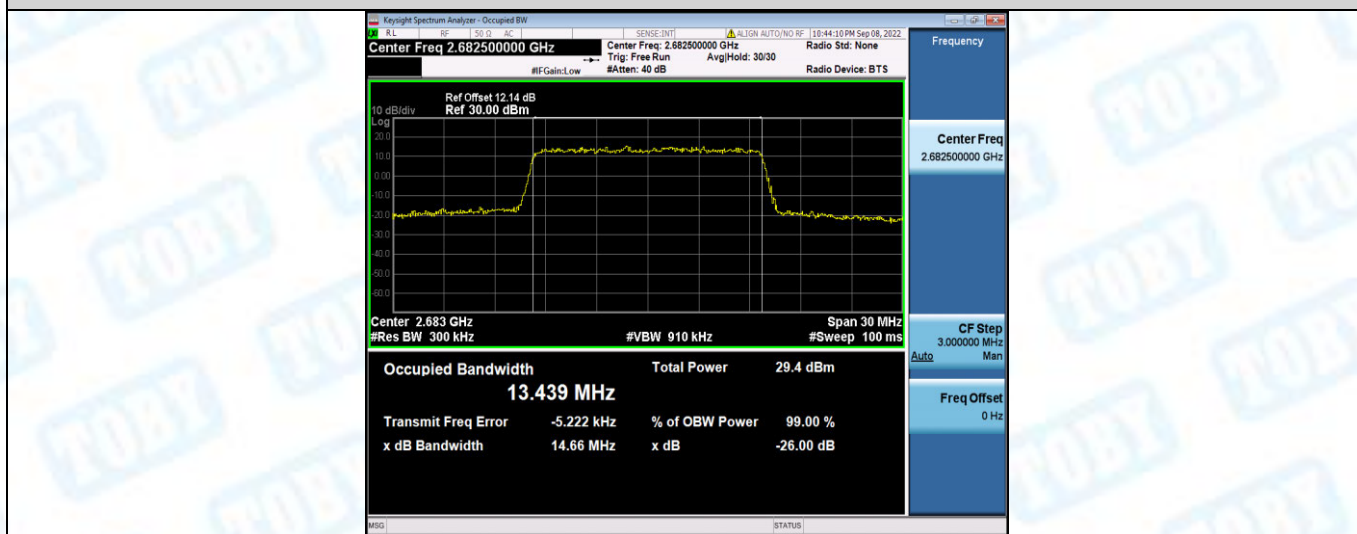

Band41-10MHz-QPSK-41540-50RB#0

Band41-10MHz-16QAM-39700-50RB#0

Band41-15MHz-QPSK-40620-75RB#0

Band41-15MHz-QPSK-41515-75RB#0

Band41-15MHz-16QAM-39725-75RB#0

Band41-15MHz-16QAM-40620-75RB#0

Band41-15MHz-16QAM-41515-75RB#0