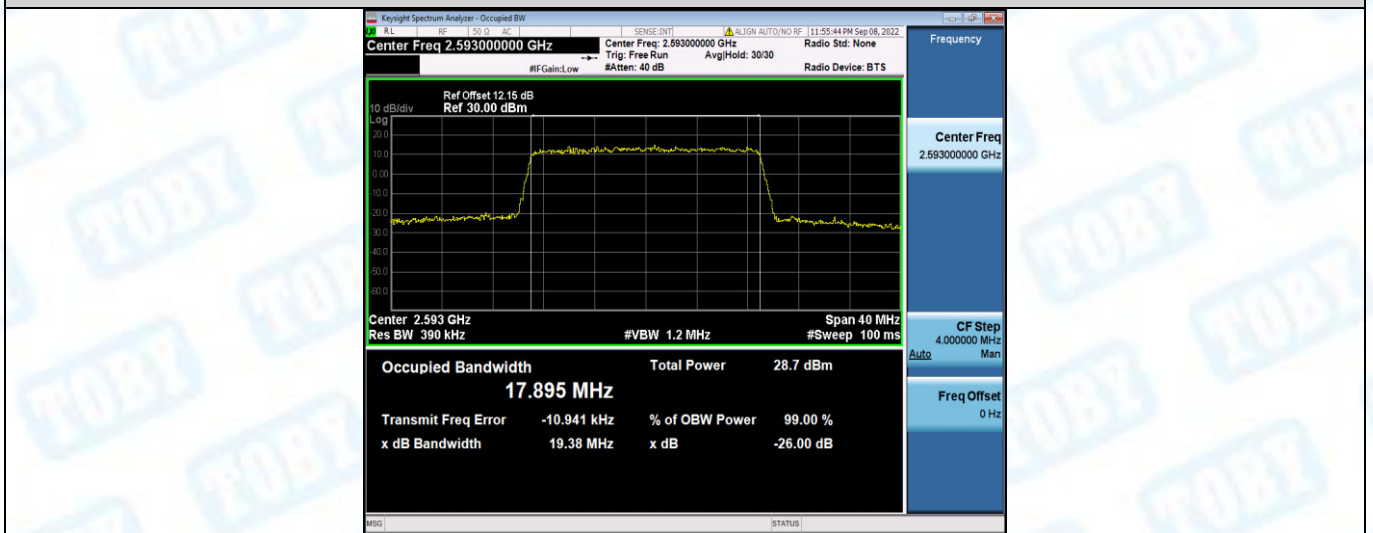

Band41-20MHz-16QAM-40620-100RB#0

Band41-20MHz-16QAM-41490-100RB#0