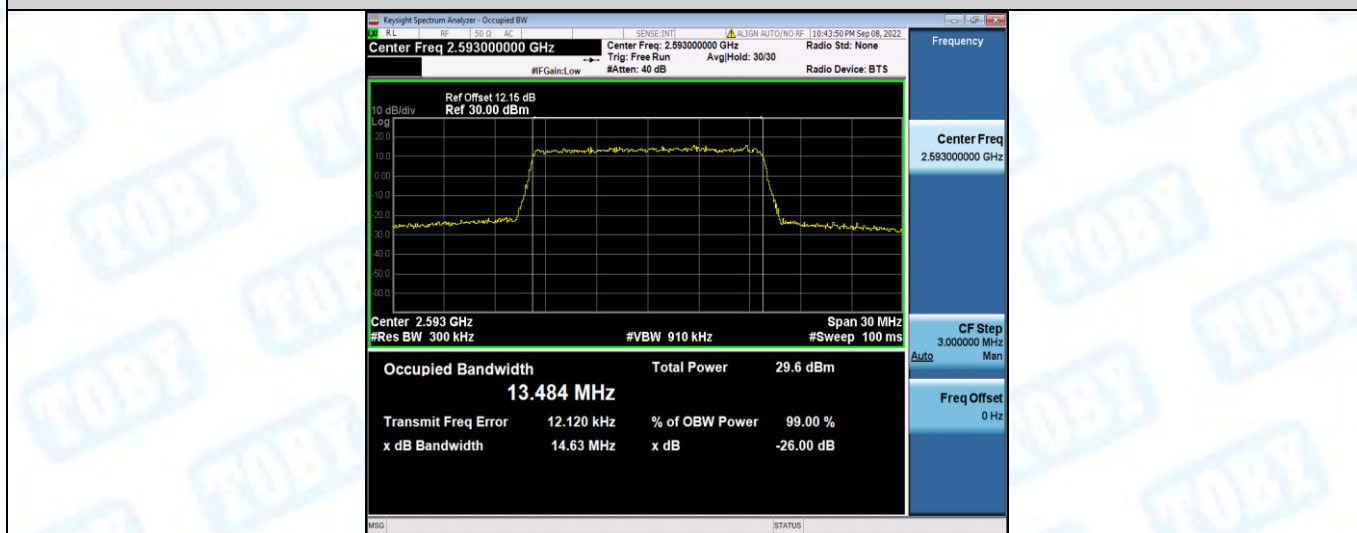

Band41-10MHz-QPSK-41540-50RB#0

Band41-10MHz-16QAM-39700-50RB#0

Band41-15MHz-QPSK-40620-75RB#0

Band41-15MHz-QPSK-41515-75RB#0

Band41-15MHz-16QAM-39725-75RB#0

Band41-15MHz-16QAM-40620-75RB#0

Band41-15MHz-16QAM-41515-75RB#0