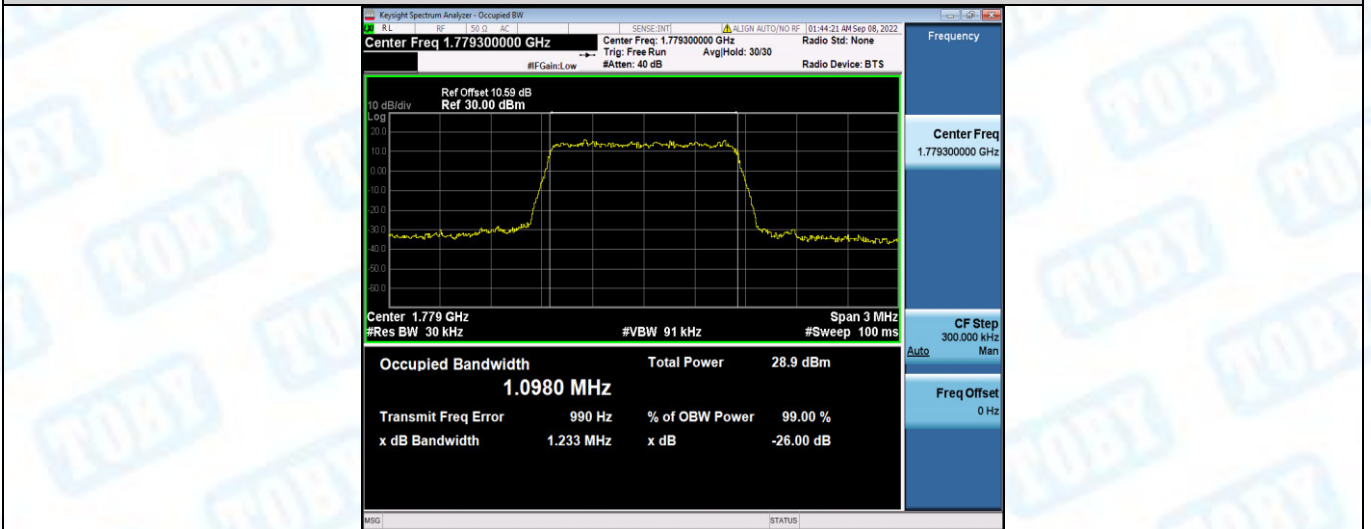

Band41-20MHz-QPSK-39750-100RB#0

Band41-20MHz-16QAM-40620-100RB#0

Band41-20MHz-16QAM-41490-100RB#0

Band66-1.4MHz-QPSK-131979-6RB#0

Band66-1.4MHz-QPSK-132322-6RB#0

Band66-1.4MHz-QPSK-132665-6RB#0

Band66-1.4MHz-16QAM-131979-6RB#0