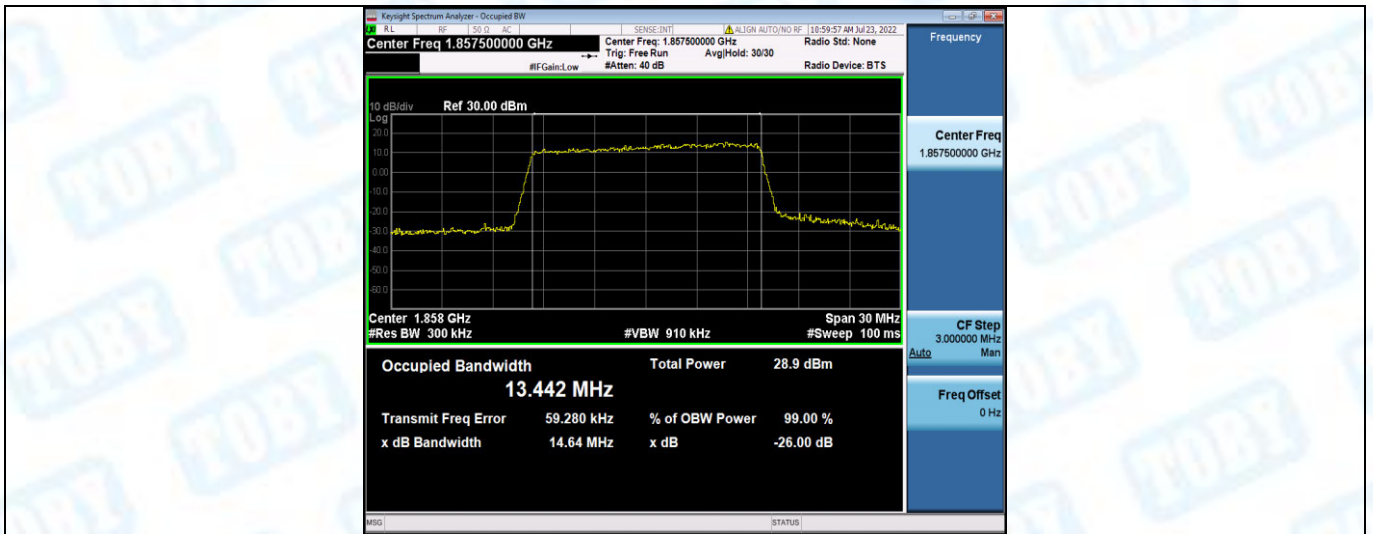

Band25-15MHz-16QAM-26115-75RB#0

Band25-15MHz-16QAM-26365-75RB#0