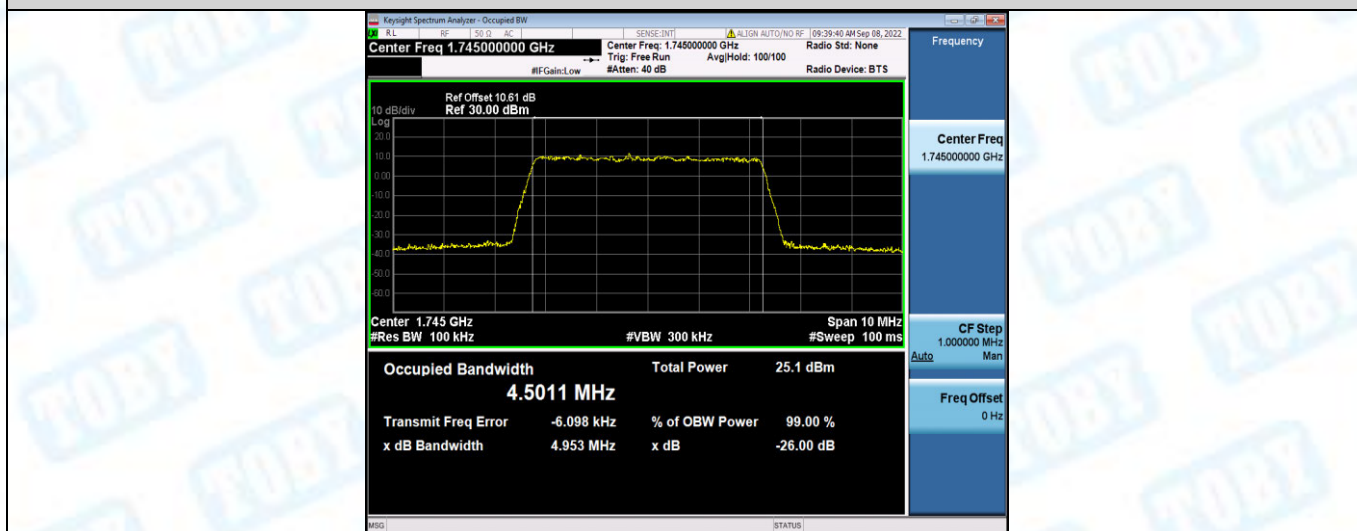

Band66-5MHz-16QAM-132322-25RB#0

Band66-5MHz-16QAM-132647-25RB#0