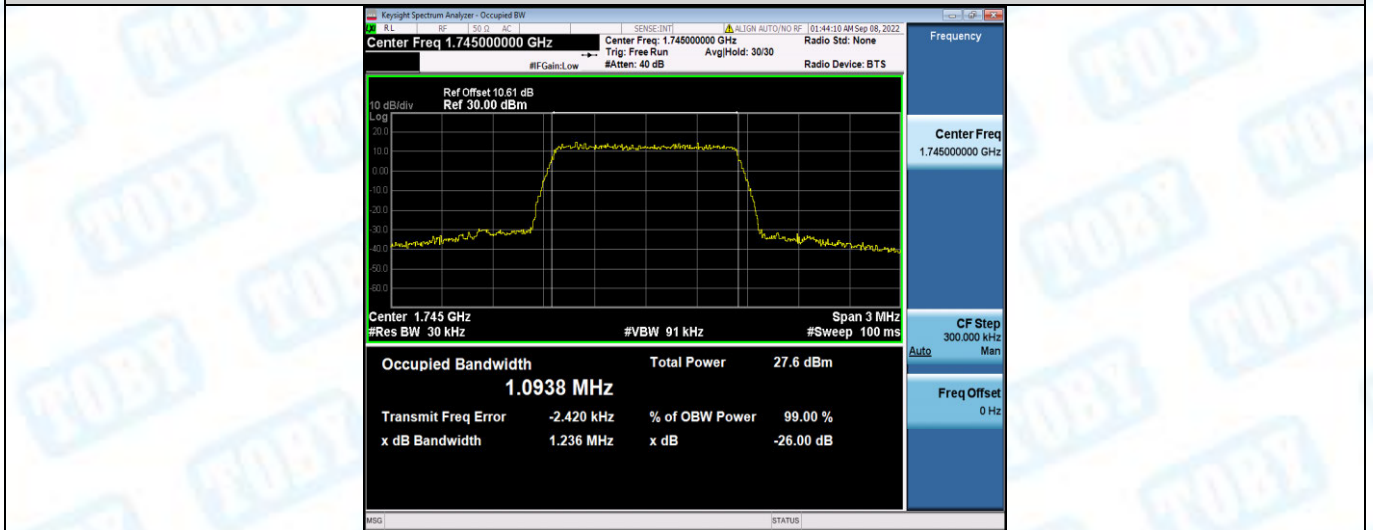

Band66-1.4MHz-16QAM-132322-6RB#0

Band66-1.4MHz-16QAM-132665-6RB#0