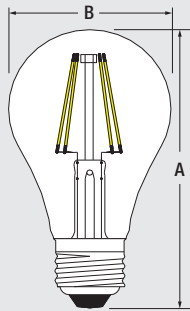

Ordering Guide

LED	4.5	A19	/	DIM	/	RED	/	GL	/	RP
LED	Wattage	Lamp Type		Dimmable		Finish		Glass		Retail Pack

Lamp Dimensions

	(A) MOL inches	(B) Diameter inches
A19	4.13	2.36

LEDVANCE LLC
 200 Ballardvale Street
 Wilmington, MA 01887 USA
 Phone 1-800-LIGHTBULB (1-800-544-4828)
www.sylvania.com