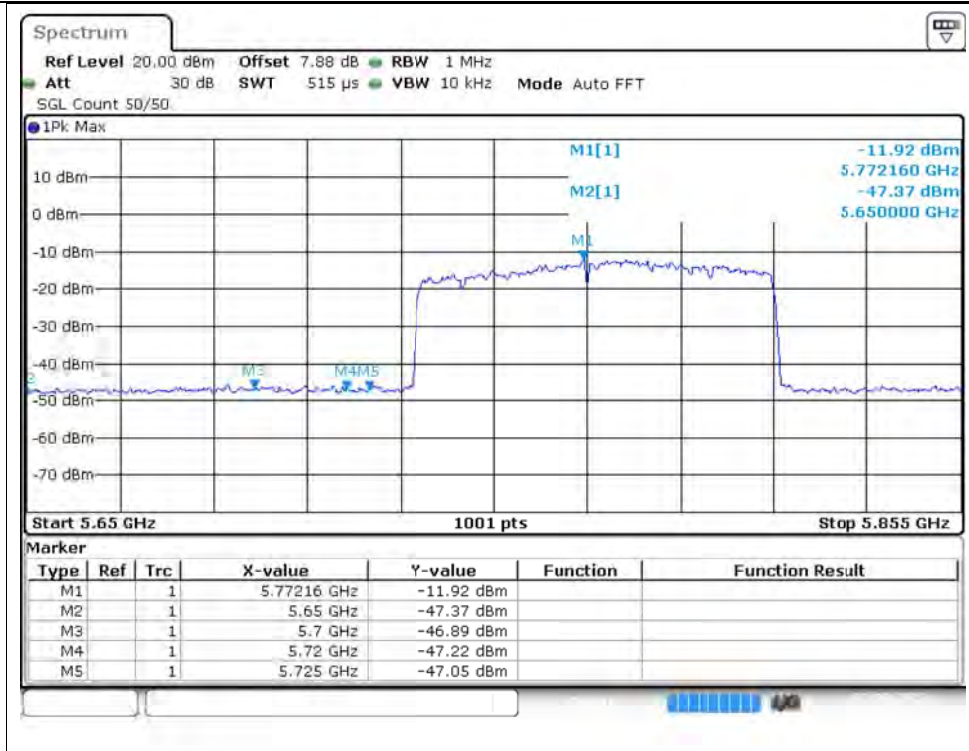

Restrict Band NVNT ax80 5775MHz Ant0 Average

Restrict Band NVNT ax80 5775MHz Ant0 Peak

Restrict Band NVNT ax80 5775MHz Ant0 Average

Restrict Band NVNT ax80 5775MHz Ant1 Peak

Restrict Band NVNT ax80 5775MHz Ant1 Average

Restrict Band NVNT ax80 5775MHz Ant1 Peak

Restrict Band NVNT ax80 5775MHz Ant1 Average

---The End---