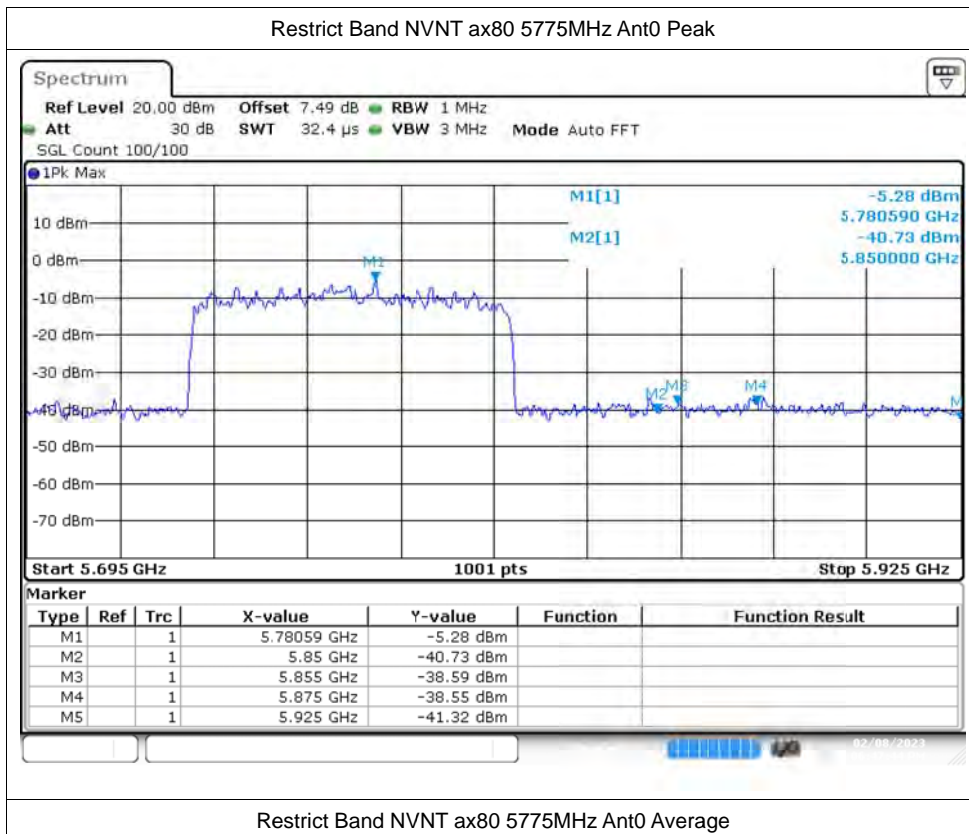

Restrict Band NVNT ax40 5795MHz Ant0 Average

Restrict Band NVNT ax40 5755MHz Ant1 Peak

Restrict Band NVNT ax40 5755MHz Ant1 Average

Restrict Band NVNT ax40 5795MHz Ant1 Average

Restrict Band NVNT ax80 5775MHz Ant0 Peak

Restrict Band NVNT ax80 5775MHz Ant0 Average

Restrict Band NVNT ax80 5775MHz Ant0 Peak

Restrict Band NVNT ax80 5775MHz Ant0 Average

Restrict Band NVNT ax80 5775MHz Ant1 Peak

Restrict Band NVNT ax80 5775MHz Ant1 Average

Restrict Band NVNT ax80 5775MHz Ant1 Peak

Restrict Band NVNT ax80 5775MHz Ant1 Average

---The End---