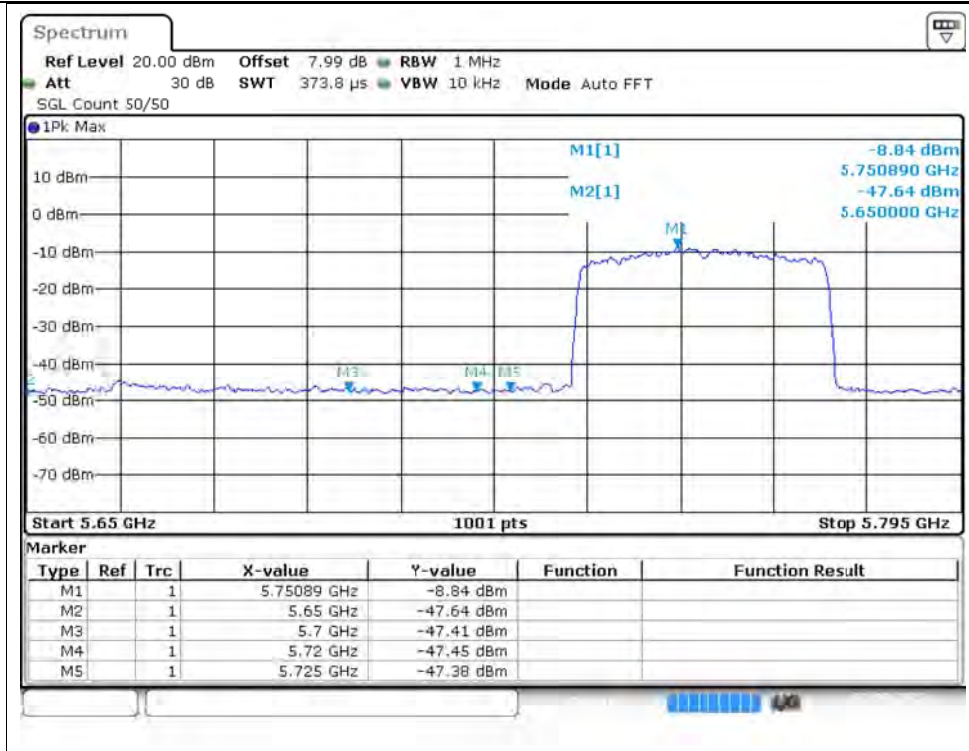

Restrict Band NVNT ax40 5795MHz Ant0 Average

Restrict Band NVNT ax40 5755MHz Ant1 Peak

Restrict Band NVNT ax40 5755MHz Ant1 Average

Restrict Band NVNT ax40 5795MHz Ant1 Average

Restrict Band NVNT ax80 5775MHz Ant0 Peak

Restrict Band NVNT ax80 5775MHz Ant0 Average

Restrict Band NVNT ax80 5775MHz Ant0 Peak

Restrict Band NVNT ax80 5775MHz Ant0 Average

Restrict Band NVNT ax80 5775MHz Ant1 Peak

Restrict Band NVNT ax80 5775MHz Ant1 Average

Restrict Band NVNT ax80 5775MHz Ant1 Peak

Restrict Band NVNT ax80 5775MHz Ant1 Average

---The End---