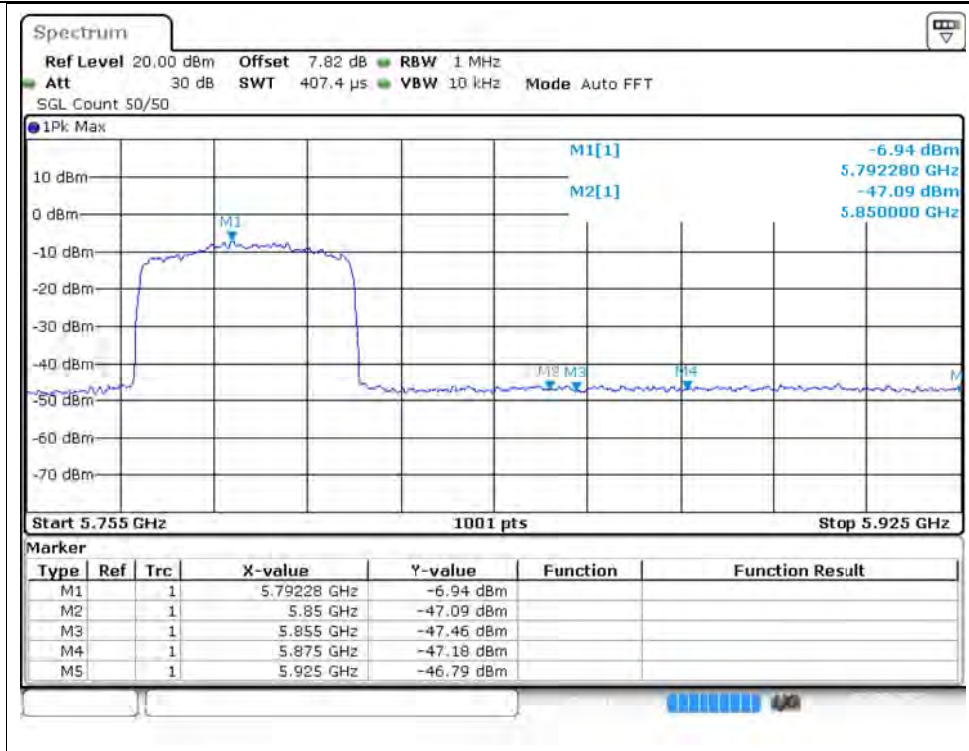

Restrict Band NVNT ax40 5795MHz Ant0 Average

Restrict Band NVNT ax40 5755MHz Ant1 Peak

Restrict Band NVNT ax40 5755MHz Ant1 Average

Restrict Band NVNT ax40 5795MHz Ant1 Average

Restrict Band NVNT ax80 5775MHz Ant0 Peak

Restrict Band NVNT ax80 5775MHz Ant0 Average

Restrict Band NVNT ax80 5775MHz Ant0 Peak

Restrict Band NVNT ax80 5775MHz Ant0 Average

Restrict Band NVNT ax80 5775MHz Ant1 Peak

Restrict Band NVNT ax80 5775MHz Ant1 Average

Restrict Band NVNT ax80 5775MHz Ant1 Peak

Restrict Band NVNT ax80 5775MHz Ant1 Average

---The End---