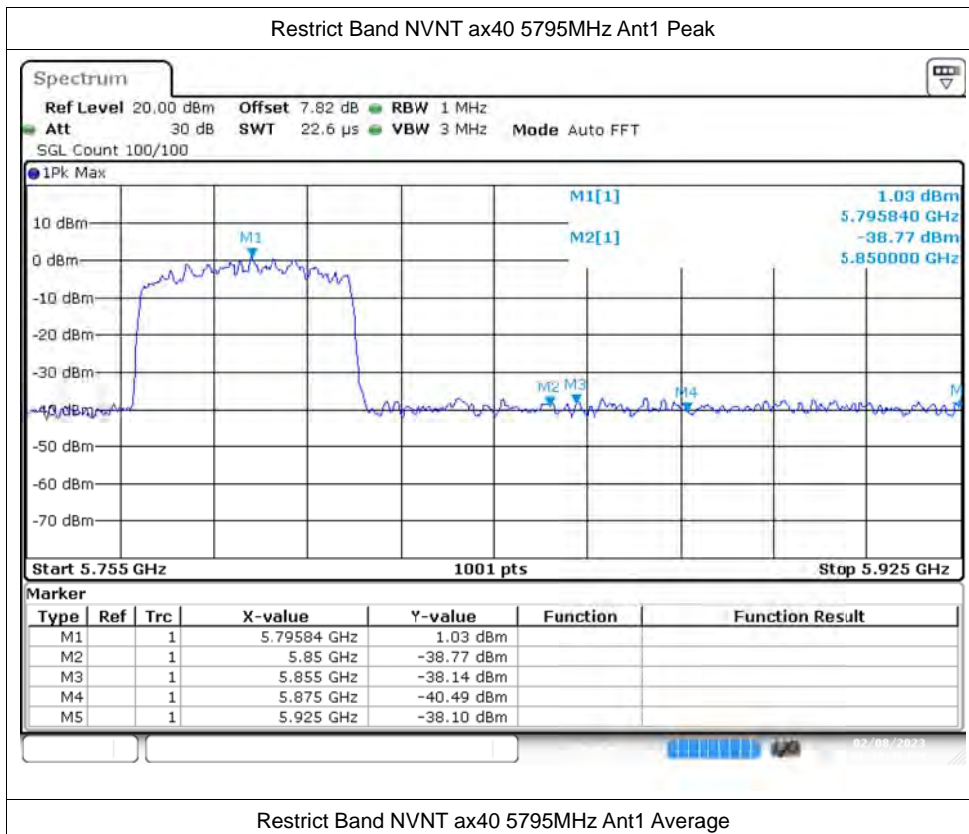

Restrict Band NVNT ax40 5795MHz Ant0 Average

Restrict Band NVNT ax40 5755MHz Ant1 Peak

Restrict Band NVNT ax40 5755MHz Ant1 Average

Restrict Band NVNT ax40 5795MHz Ant1 Average

Restrict Band NVNT ax80 5775MHz Ant0 Peak

Restrict Band NVNT ax80 5775MHz Ant0 Average

Restrict Band NVNT ax80 5775MHz Ant0 Peak

Restrict Band NVNT ax80 5775MHz Ant0 Average

Restrict Band NVNT ax80 5775MHz Ant1 Peak

Restrict Band NVNT ax80 5775MHz Ant1 Average

Restrict Band NVNT ax80 5775MHz Ant1 Peak

Restrict Band NVNT ax80 5775MHz Ant1 Average

---The End---