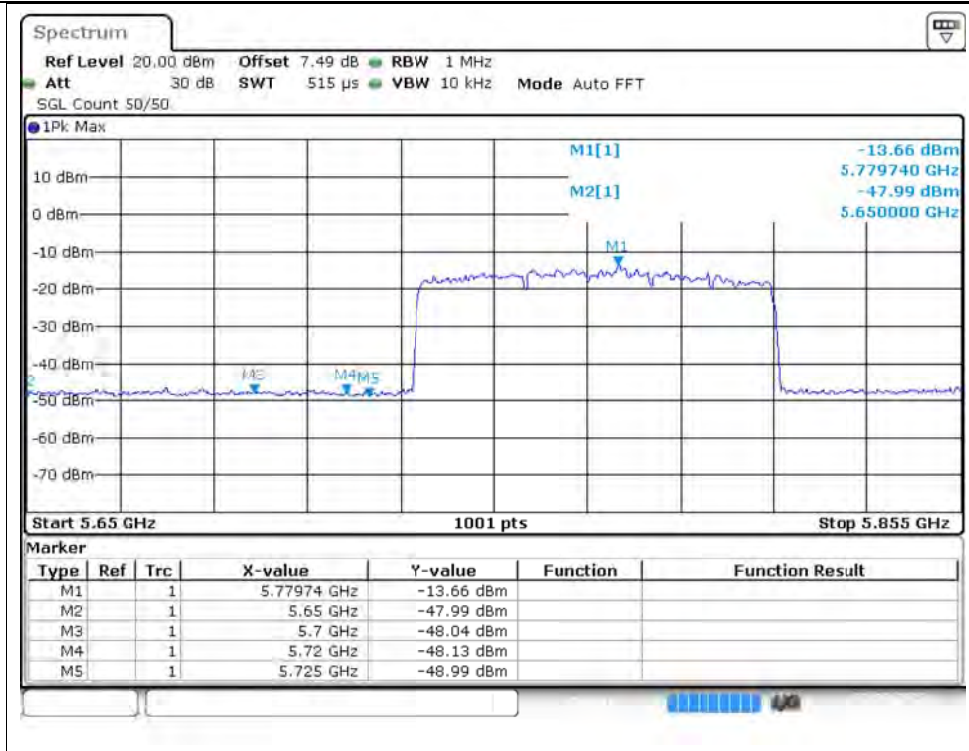

Restrict Band NVNT ax40 5795MHz Ant0 Average

Restrict Band NVNT ax40 5755MHz Ant1 Peak

Restrict Band NVNT ax40 5755MHz Ant1 Average

Restrict Band NVNT ax40 5795MHz Ant1 Average

Restrict Band NVNT ax80 5775MHz Ant0 Peak

Restrict Band NVNT ax80 5775MHz Ant0 Average

Restrict Band NVNT ax80 5775MHz Ant0 Peak

Restrict Band NVNT ax80 5775MHz Ant0 Average

Restrict Band NVNT ax80 5775MHz Ant1 Peak

Restrict Band NVNT ax80 5775MHz Ant1 Average

Restrict Band NVNT ax80 5775MHz Ant1 Peak

Restrict Band NVNT ax80 5775MHz Ant1 Average

---The End---