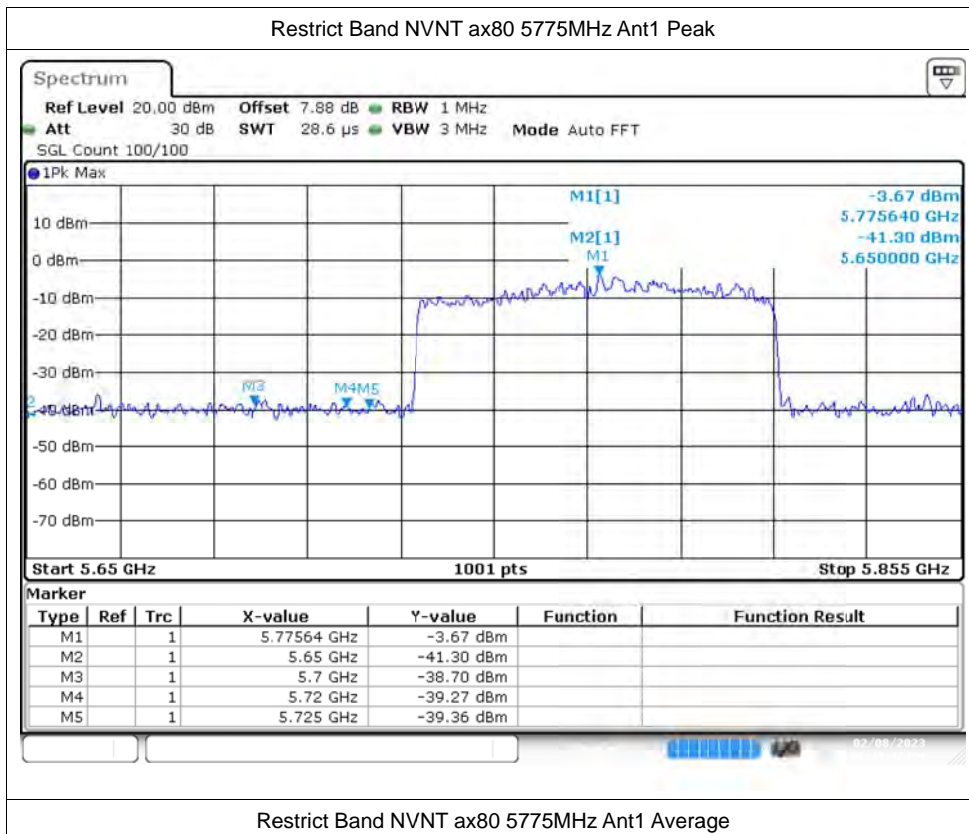

Restrict Band NVNT ax80 5775MHz Ant0 Average

Restrict Band NVNT ax80 5775MHz Ant0 Peak

Restrict Band NVNT ax80 5775MHz Ant0 Average

Restrict Band NVNT ax80 5775MHz Ant1 Peak

Restrict Band NVNT ax80 5775MHz Ant1 Average

Restrict Band NVNT ax80 5775MHz Ant1 Peak

Restrict Band NVNT ax80 5775MHz Ant1 Average

---The End---