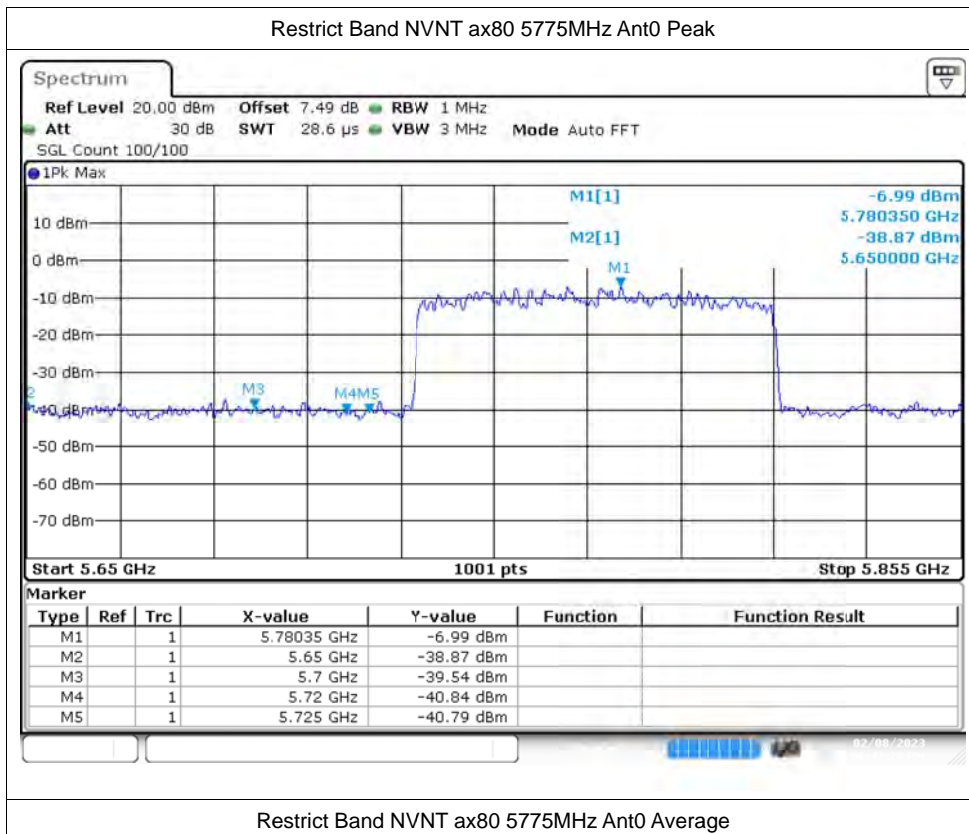

Restrict Band NVNT ax40 5795MHz Ant0 Average

Restrict Band NVNT ax40 5755MHz Ant1 Peak

Restrict Band NVNT ax40 5755MHz Ant1 Average

Restrict Band NVNT ax40 5795MHz Ant1 Average

Restrict Band NVNT ax80 5775MHz Ant0 Peak

Restrict Band NVNT ax80 5775MHz Ant0 Average

Restrict Band NVNT ax80 5775MHz Ant0 Peak

Restrict Band NVNT ax80 5775MHz Ant0 Average

Restrict Band NVNT ax80 5775MHz Ant1 Peak

Restrict Band NVNT ax80 5775MHz Ant1 Average

Restrict Band NVNT ax80 5775MHz Ant1 Peak

Restrict Band NVNT ax80 5775MHz Ant1 Average

---The End---