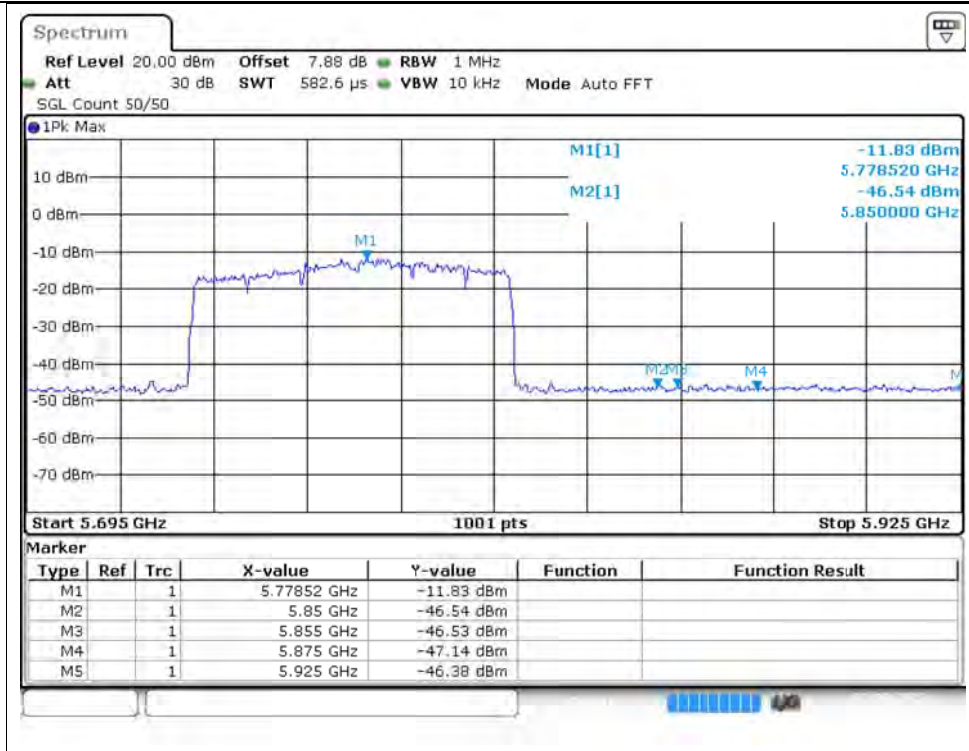

Restrict Band NVNT ax80 5775MHz Ant0 Average

Restrict Band NVNT ax80 5775MHz Ant0 Peak

Restrict Band NVNT ax80 5775MHz Ant0 Average

Restrict Band NVNT ax80 5775MHz Ant1 Peak

Restrict Band NVNT ax80 5775MHz Ant1 Average

Restrict Band NVNT ax80 5775MHz Ant1 Peak

Restrict Band NVNT ax80 5775MHz Ant1 Average

---The End---