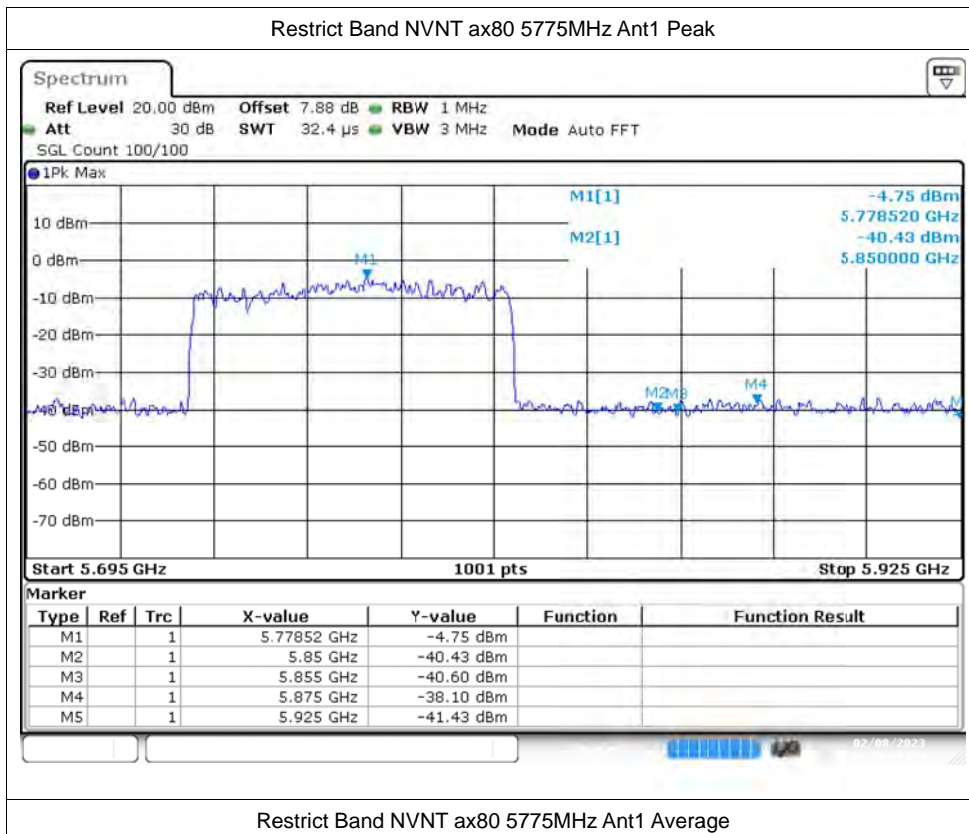

Restrict Band NVNT ax80 5775MHz Ant0 Average

Restrict Band NVNT ax80 5775MHz Ant0 Peak

Restrict Band NVNT ax80 5775MHz Ant0 Average

Restrict Band NVNT ax80 5775MHz Ant1 Peak

Restrict Band NVNT ax80 5775MHz Ant1 Average

Restrict Band NVNT ax80 5775MHz Ant1 Peak

Restrict Band NVNT ax80 5775MHz Ant1 Average

---The End---