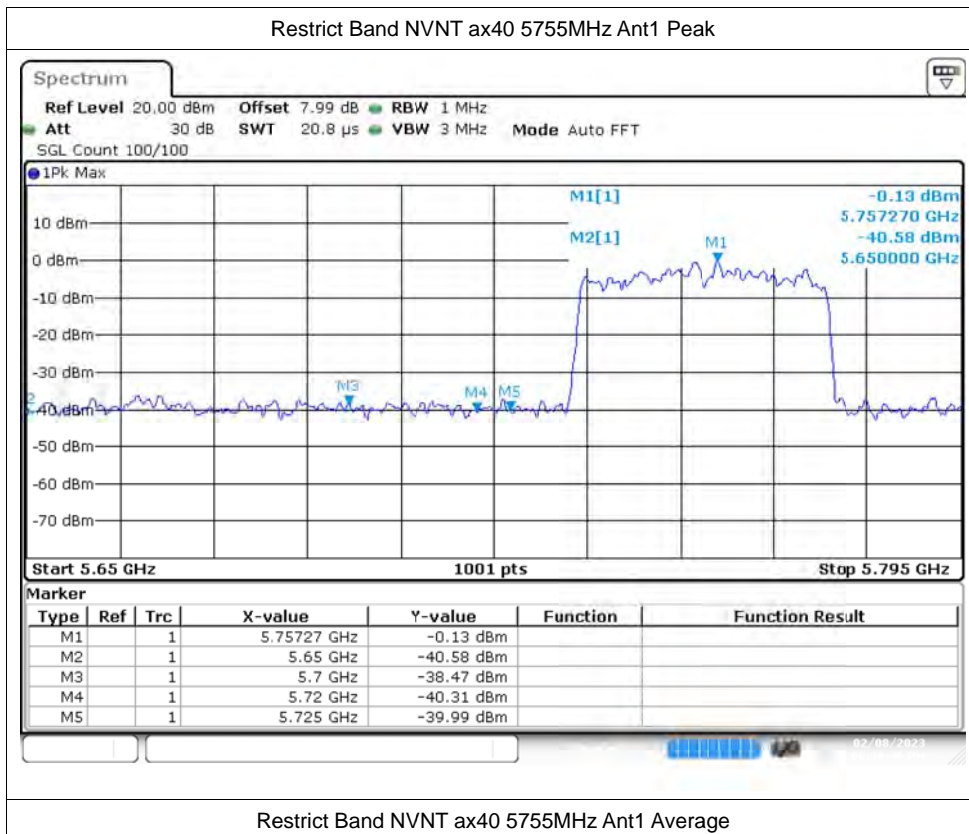

Restrict Band NVNT ax40 5795MHz Ant0 Average

Restrict Band NVNT ax40 5755MHz Ant1 Peak

Restrict Band NVNT ax40 5755MHz Ant1 Average

Restrict Band NVNT ax40 5795MHz Ant1 Average

Restrict Band NVNT ax80 5775MHz Ant0 Peak

Restrict Band NVNT ax80 5775MHz Ant0 Average

Restrict Band NVNT ax80 5775MHz Ant0 Peak

Restrict Band NVNT ax80 5775MHz Ant0 Average

Restrict Band NVNT ax80 5775MHz Ant1 Peak

Restrict Band NVNT ax80 5775MHz Ant1 Average

Restrict Band NVNT ax80 5775MHz Ant1 Peak

Restrict Band NVNT ax80 5775MHz Ant1 Average

---The End---