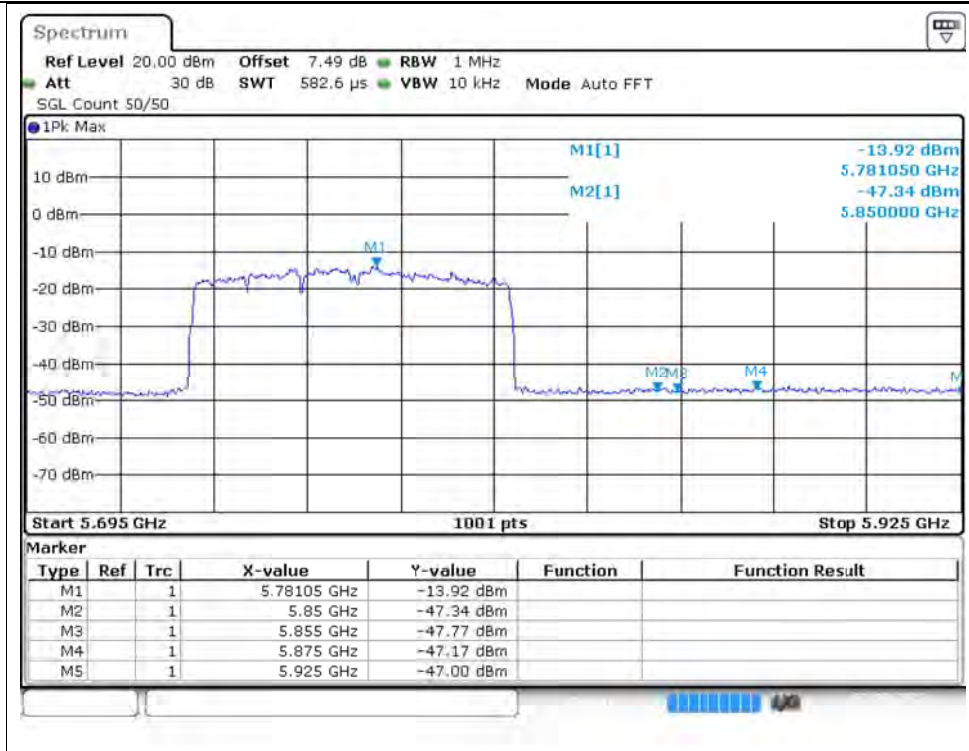

Restrict Band NVNT ax40 5795MHz Ant0 Average

Restrict Band NVNT ax40 5755MHz Ant1 Peak

Restrict Band NVNT ax40 5755MHz Ant1 Average

Restrict Band NVNT ax40 5795MHz Ant1 Average

Restrict Band NVNT ax80 5775MHz Ant0 Peak

Restrict Band NVNT ax80 5775MHz Ant0 Average

Restrict Band NVNT ax80 5775MHz Ant0 Peak

Restrict Band NVNT ax80 5775MHz Ant0 Average

Restrict Band NVNT ax80 5775MHz Ant1 Peak

Restrict Band NVNT ax80 5775MHz Ant1 Average

Restrict Band NVNT ax80 5775MHz Ant1 Peak

Restrict Band NVNT ax80 5775MHz Ant1 Average

---The End---