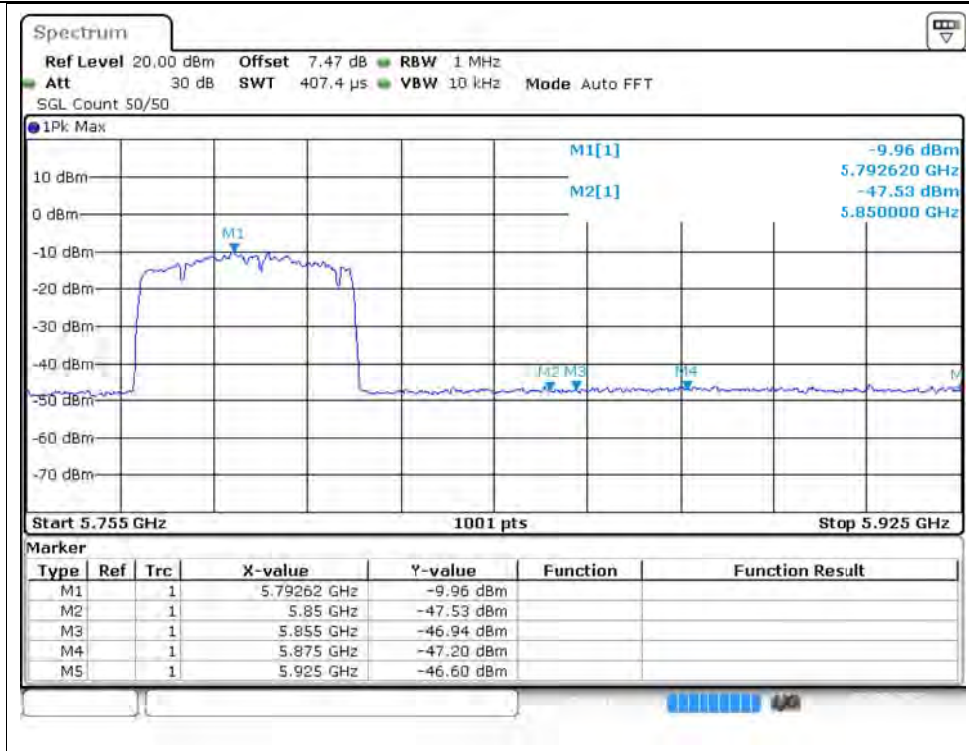

Restrict Band NVNT ax40 5795MHz Ant0 Average

Restrict Band NVNT ax40 5755MHz Ant1 Peak

Restrict Band NVNT ax40 5755MHz Ant1 Average

Restrict Band NVNT ax40 5795MHz Ant1 Average

Restrict Band NVNT ax80 5775MHz Ant0 Peak

Restrict Band NVNT ax80 5775MHz Ant0 Average

Restrict Band NVNT ax80 5775MHz Ant0 Peak

Restrict Band NVNT ax80 5775MHz Ant0 Average

Restrict Band NVNT ax80 5775MHz Ant1 Peak

Restrict Band NVNT ax80 5775MHz Ant1 Average

Restrict Band NVNT ax80 5775MHz Ant1 Peak

Restrict Band NVNT ax80 5775MHz Ant1 Average

---The End---