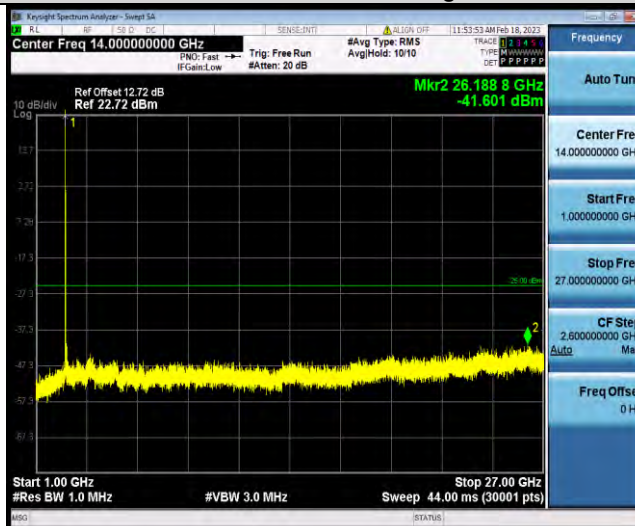

Band7-15MHz-QPSK-21100-1RB#0-Range1:30~1000MHz