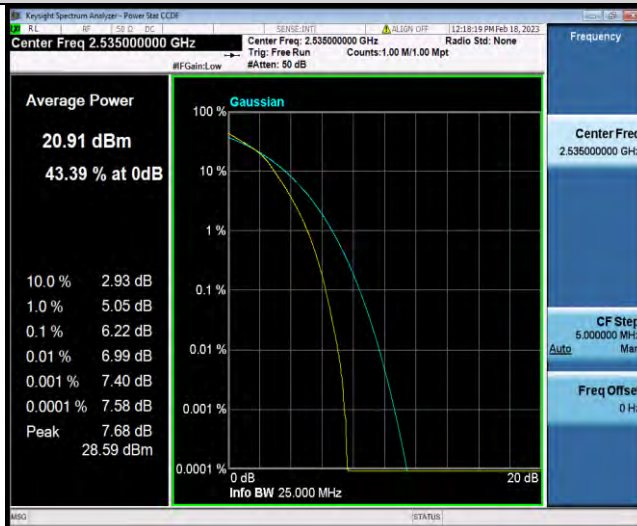

Band7-20MHz-16QAM-21100-100RB#0

Band7-20MHz-16QAM-21350-1RB#0

Band7-20MHz-16QAM-21350-100RB#0

BUREAU
VERITAS

Test Report No.: W7L-P22120012RF04

26DB BANDWIDTH AND OCCUPIED BANDWIDTH

Test Result

Band	Bandwidth	Modulation	Channel	RB Configuration	Occupied Bandwidth (MHz)	26dB Bandwidth (MHz)	Verdict
Band7	5MHz	QPSK	20775	25RB#0	4.4941	4.864	PASS
Band7	5MHz	QPSK	21100	25RB#0	4.4899	4.839	PASS
Band7	5MHz	QPSK	21425	25RB#0	4.4903	4.884	PASS
Band7	5MHz	16QAM	20775	25RB#0	4.5005	4.874	PASS
Band7	5MHz	16QAM	21100	25RB#0	4.4929	4.843	PASS
Band7	5MHz	16QAM	21425	25RB#0	4.5015	4.868	PASS
Band7	10MHz	QPSK	20800	50RB#0	8.9817	9.565	PASS
Band7	10MHz	QPSK	21100	50RB#0	8.9823	9.563	PASS
Band7	10MHz	QPSK	21400	50RB#0	8.9836	9.596	PASS
Band7	10MHz	16QAM	20800	50RB#0	8.9863	9.566	PASS
Band7	10MHz	16QAM	21100	50RB#0	8.9858	9.556	PASS
Band7	10MHz	16QAM	21400	50RB#0	8.9877	9.616	PASS
Band7	15MHz	QPSK	20825	75RB#0	13.473	14.35	PASS
Band7	15MHz	QPSK	21100	75RB#0	13.471	14.31	PASS
Band7	15MHz	QPSK	21375	75RB#0	13.470	14.30	PASS
Band7	15MHz	16QAM	20825	75RB#0	13.465	14.27	PASS
Band7	15MHz	16QAM	21100	75RB#0	13.459	14.31	PASS
Band7	15MHz	16QAM	21375	75RB#0	13.467	14.28	PASS
Band7	20MHz	QPSK	20850	100RB#0	17.975	19.00	PASS
Band7	20MHz	QPSK	21100	100RB#0	17.988	19.04	PASS
Band7	20MHz	QPSK	21350	100RB#0	17.957	19.08	PASS
Band7	20MHz	16QAM	20850	100RB#0	17.979	19.00	PASS
Band7	20MHz	16QAM	21100	100RB#0	17.965	19.04	PASS
Band7	20MHz	16QAM	21350	100RB#0	17.969	19.02	PASS