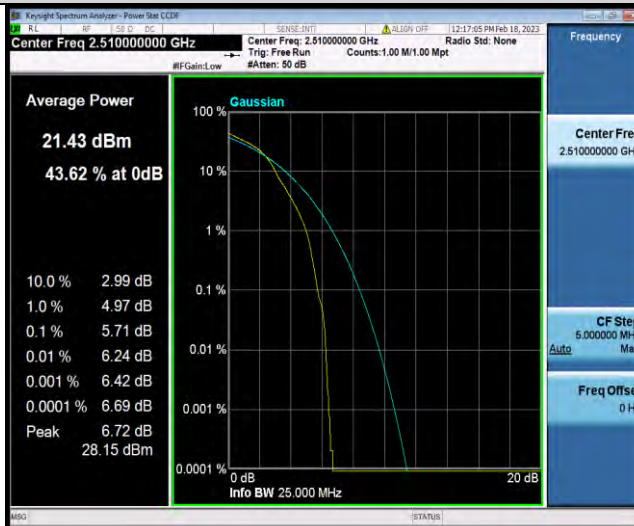

Band7-20MHz-16QAM-20850-100RB#0