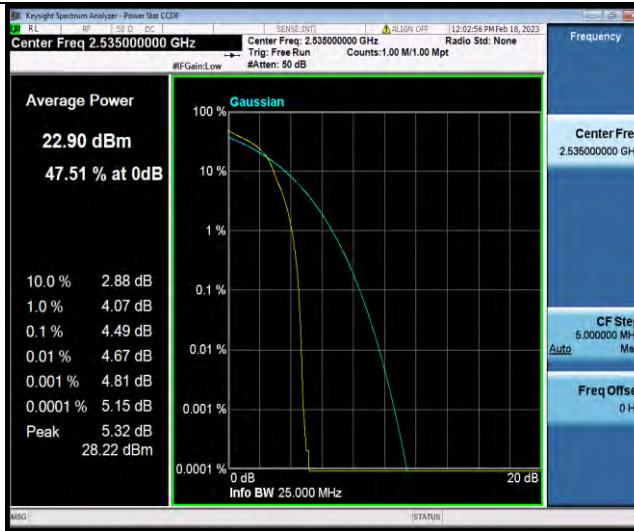

BUREAU
VERITAS

Test Report No.: W7L-P22120012RF04

Band7-15MHz-16QAM-21100-75RB#0