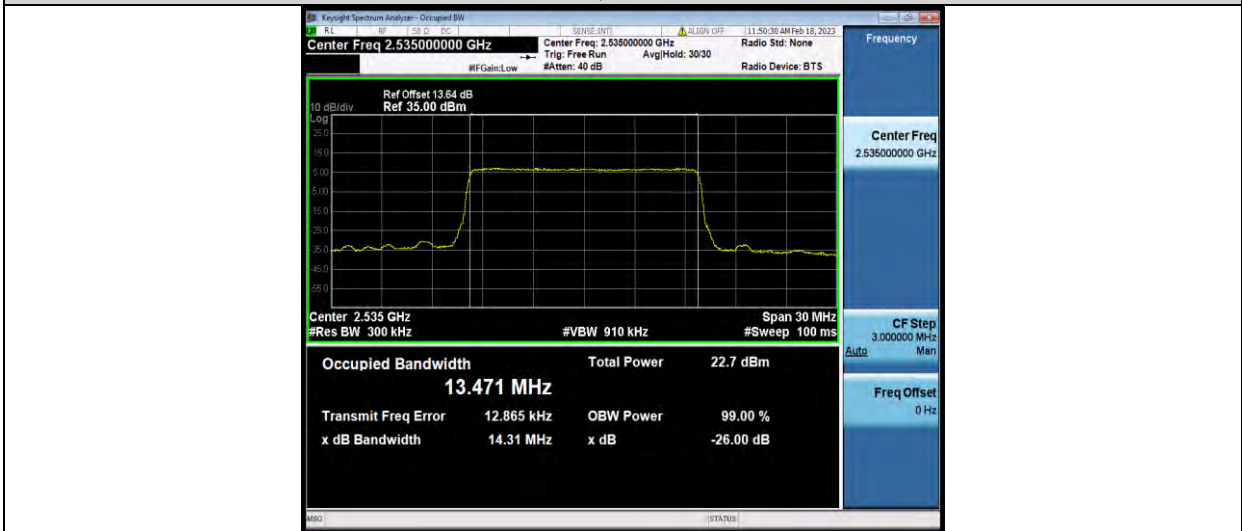

Band7-10MHz-16QAM-21400-50RB#0

BUREAU VERITAS

Test Report No.: W7L-P22120012RF04

Band7-15MHz-QPSK-20825-75RB#0

Band7-15MHz-QPSK-21100-75RB#0

Band7-15MHz-QPSK-21375-75RB#0

BUREAU VERITAS

Test Report No.: W7L-P22120012RF04