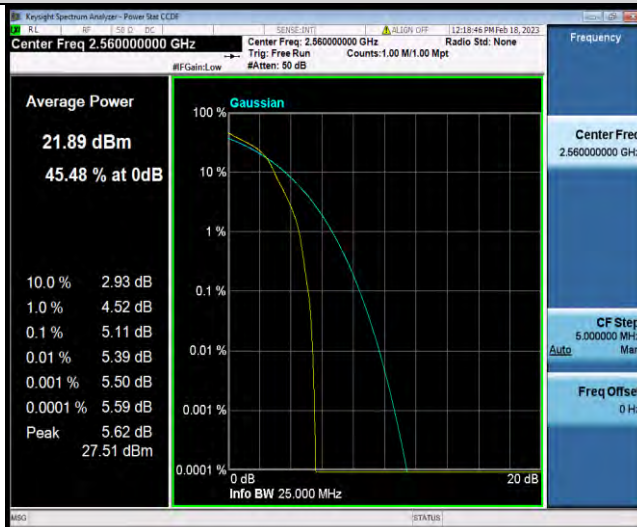

Band7-20MHz-16QAM-21100-100RB#0

Band7-20MHz-16QAM-21350-1RB#0

Band7-20MHz-16QAM-21350-100RB#0

BUREAU
VERITAS

Test Report No.: W7L-P22120012RF04

26DB BANDWIDTH AND OCCUPIED BANDWIDTH

Test Result

Band	Bandwidth	Modulation	Channel	RB Configuration	Occupied Bandwidth (MHz)	26dB Bandwidth (MHz)	Verdict
Band7	5MHz	QPSK	20775	25RB#0	4.4941	4.864	PASS
Band7	5MHz	QPSK	21100	25RB#0	4.4899	4.839	PASS
Band7	5MHz	QPSK	21425	25RB#0	4.4903	4.884	PASS
Band7	5MHz	16QAM	20775	25RB#0	4.5005	4.874	PASS
Band7	5MHz	16QAM	21100	25RB#0	4.4929	4.843	PASS
Band7	5MHz	16QAM	21425	25RB#0	4.5015	4.868	PASS
Band7	10MHz	QPSK	20800	50RB#0	8.9817	9.565	PASS
Band7	10MHz	QPSK	21100	50RB#0	8.9823	9.563	PASS
Band7	10MHz	QPSK	21400	50RB#0	8.9836	9.596	PASS
Band7	10MHz	16QAM	20800	50RB#0	8.9863	9.566	PASS
Band7	10MHz	16QAM	21100	50RB#0	8.9858	9.556	PASS
Band7	10MHz	16QAM	21400	50RB#0	8.9877	9.616	PASS
Band7	15MHz	QPSK	20825	75RB#0	13.473	14.35	PASS
Band7	15MHz	QPSK	21100	75RB#0	13.471	14.31	PASS
Band7	15MHz	QPSK	21375	75RB#0	13.470	14.30	PASS
Band7	15MHz	16QAM	20825	75RB#0	13.465	14.27	PASS
Band7	15MHz	16QAM	21100	75RB#0	13.459	14.31	PASS
Band7	15MHz	16QAM	21375	75RB#0	13.467	14.28	PASS
Band7	20MHz	QPSK	20850	100RB#0	17.975	19.00	PASS
Band7	20MHz	QPSK	21100	100RB#0	17.988	19.04	PASS
Band7	20MHz	QPSK	21350	100RB#0	17.957	19.08	PASS
Band7	20MHz	16QAM	20850	100RB#0	17.979	19.00	PASS
Band7	20MHz	16QAM	21100	100RB#0	17.965	19.04	PASS
Band7	20MHz	16QAM	21350	100RB#0	17.969	19.02	PASS