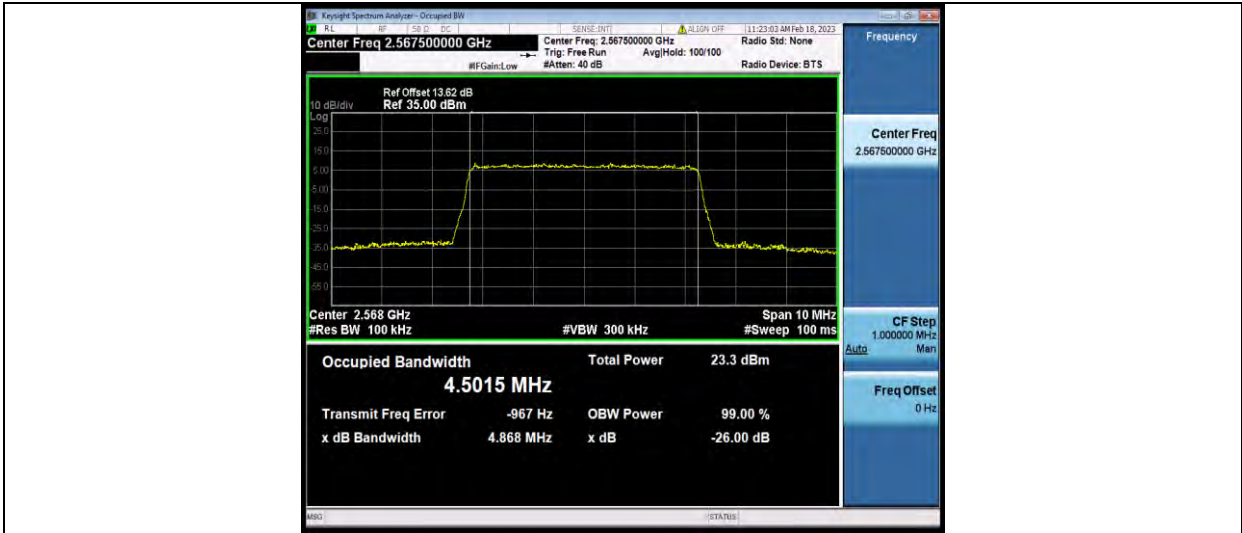

BUREAU VERITAS

Test Report No.: W7L-P22120012RF04

Band7-10MHz-QPSK-20800-50RB#0