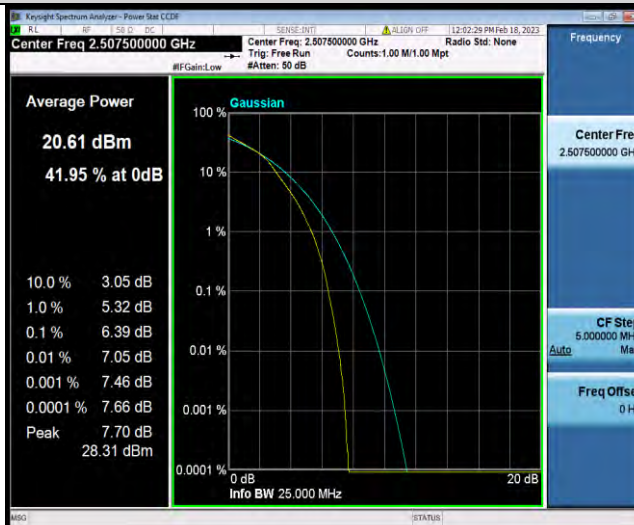

Band7-15MHz-16QAM-21100-1RB#0