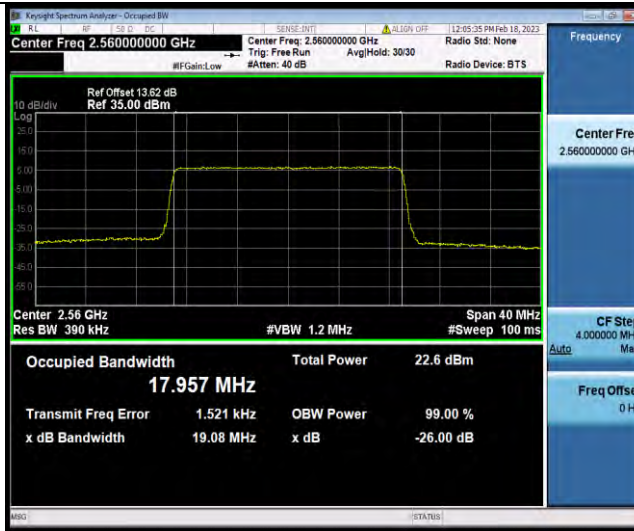

BUREAU VERITAS

Test Report No.: W7L-P22120012RF04

Band7-20MHz-16QAM-20850-100RB#0