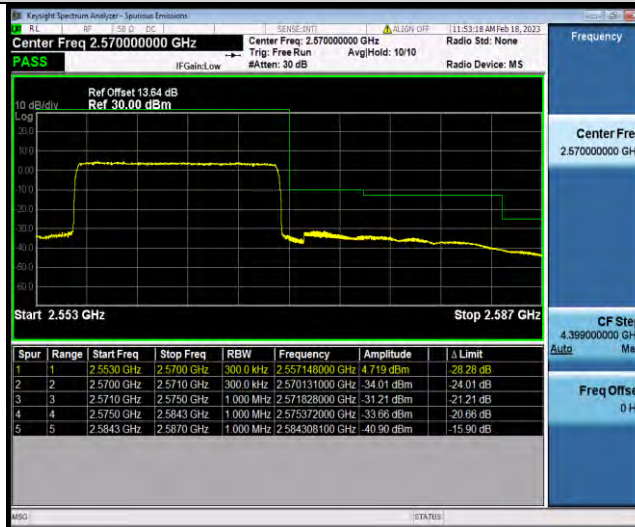

Band7-15MHz-QPSK-20825-1RB#0

Band7-15MHz-QPSK-20825-75RB#0

BUREAU VERITAS

Test Report No.: W7L-P22120012RF04

Band7-15MHz-QPSK-21375-1RB#74

Band7-15MHz-QPSK-21375-75RB#0

Band7-15MHz-16QAM-20825-1RB#0

BUREAU VERITAS