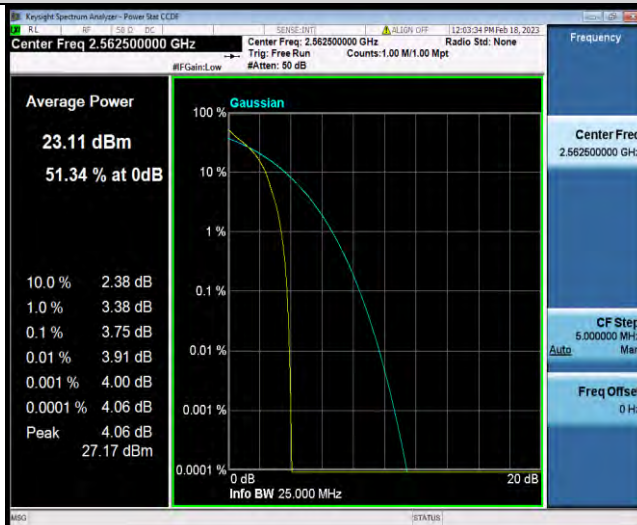

BUREAU VERITAS

Test Report No.: W7L-P22120012RF04

Band7-15MHz-QPSK-21100-75RB#0

Band7-15MHz-QPSK-21375-1RB#0

Band7-15MHz-QPSK-21375-75RB#0

BUREAU VERITAS

Test Report No.: W7L-P22120012RF04

Band7-15MHz-16QAM-20825-1RB#0