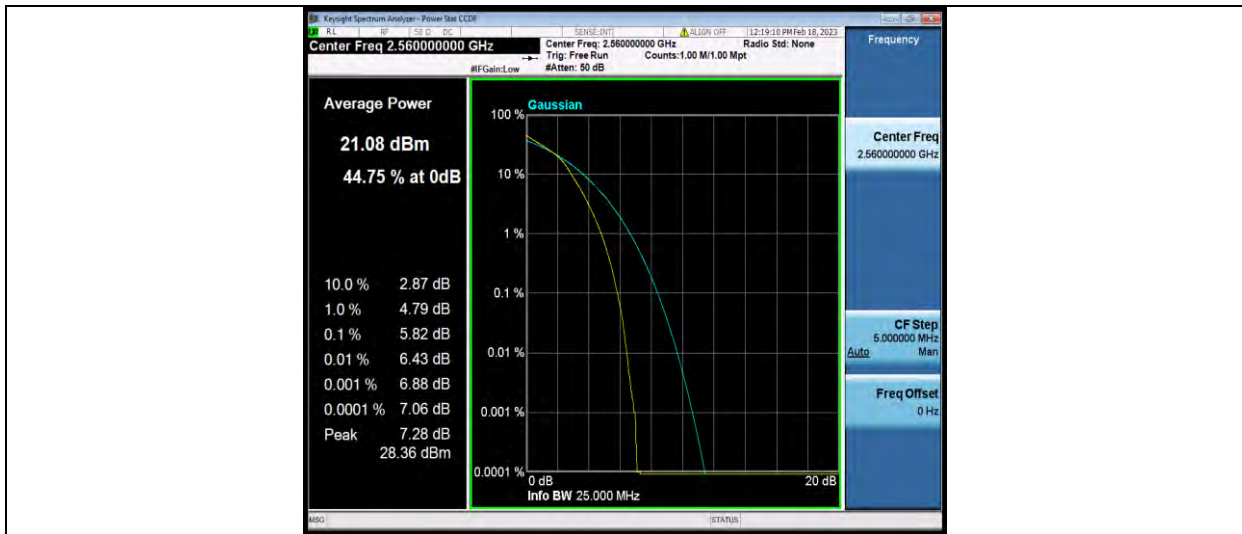

Band7-20MHz-16QAM-21100-100RB#0

Band7-20MHz-16QAM-21350-1RB#0

Band7-20MHz-16QAM-21350-100RB#0

BUREAU
VERITAS

Test Report No.: W7L-P22120012RF04

26DB BANDWIDTH AND OCCUPIED BANDWIDTH

Test Result

Band	Bandwidth	Modulation	Channel	RB Configuration	Occupied Bandwidth (MHz)	26dB Bandwidth (MHz)	Verdict
Band7	5MHz	QPSK	20775	25RB#0	4.4941	4.864	PASS
Band7	5MHz	QPSK	21100	25RB#0	4.4899	4.839	PASS
Band7	5MHz	QPSK	21425	25RB#0	4.4903	4.884	PASS
Band7	5MHz	16QAM	20775	25RB#0	4.5005	4.874	PASS
Band7	5MHz	16QAM	21100	25RB#0	4.4929	4.843	PASS
Band7	5MHz	16QAM	21425	25RB#0	4.5015	4.868	PASS
Band7	10MHz	QPSK	20800	50RB#0	8.9817	9.565	PASS
Band7	10MHz	QPSK	21100	50RB#0	8.9823	9.563	PASS
Band7	10MHz	QPSK	21400	50RB#0	8.9836	9.596	PASS
Band7	10MHz	16QAM	20800	50RB#0	8.9863	9.566	PASS
Band7	10MHz	16QAM	21100	50RB#0	8.9858	9.556	PASS
Band7	10MHz	16QAM	21400	50RB#0	8.9877	9.616	PASS
Band7	15MHz	QPSK	20825	75RB#0	13.473	14.35	PASS
Band7	15MHz	QPSK	21100	75RB#0	13.471	14.31	PASS
Band7	15MHz	QPSK	21375	75RB#0	13.470	14.30	PASS
Band7	15MHz	16QAM	20825	75RB#0	13.465	14.27	PASS
Band7	15MHz	16QAM	21100	75RB#0	13.459	14.31	PASS
Band7	15MHz	16QAM	21375	75RB#0	13.467	14.28	PASS
Band7	20MHz	QPSK	20850	100RB#0	17.975	19.00	PASS
Band7	20MHz	QPSK	21100	100RB#0	17.988	19.04	PASS
Band7	20MHz	QPSK	21350	100RB#0	17.957	19.08	PASS
Band7	20MHz	16QAM	20850	100RB#0	17.979	19.00	PASS
Band7	20MHz	16QAM	21100	100RB#0	17.965	19.04	PASS
Band7	20MHz	16QAM	21350	100RB#0	17.969	19.02	PASS