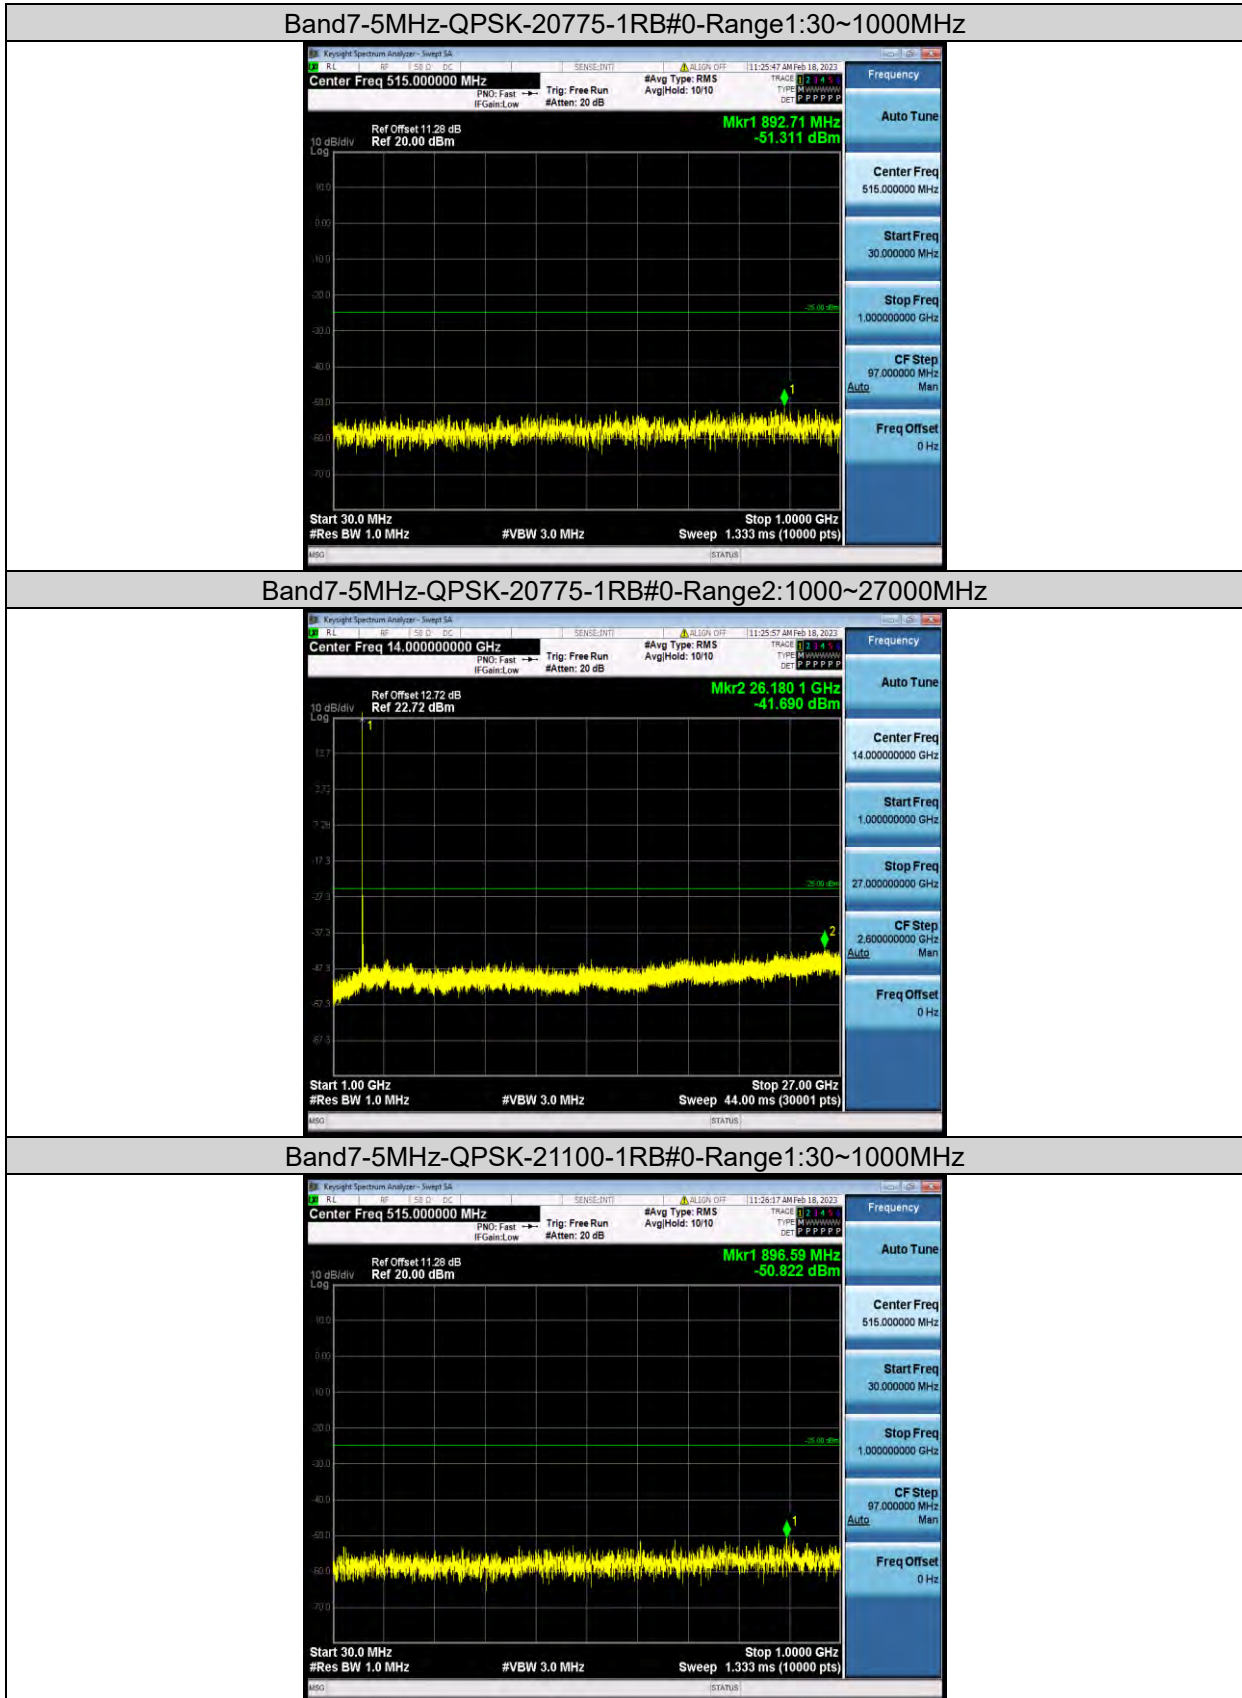

BUREAU VERITAS

Test Report No.: W7L-P22120012RF04

Test Graphs