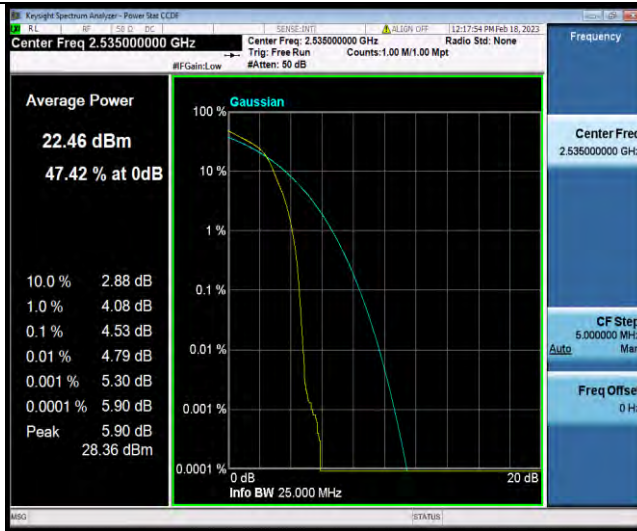

Band7-20MHz-16QAM-21100-100RB#0

Band7-20MHz-16QAM-21350-1RB#0

Band7-20MHz-16QAM-21350-100RB#0

BUREAU
VERITAS

Test Report No.: W7L-P22120012RF04

26DB BANDWIDTH AND OCCUPIED BANDWIDTH

Test Result

Band	Bandwidth	Modulation	Channel	RB Configuration	Occupied Bandwidth (MHz)	26dB Bandwidth (MHz)	Verdict
Band7	5MHz	QPSK	20775	25RB#0	4.4941	4.864	PASS
Band7	5MHz	QPSK	21100	25RB#0	4.4899	4.839	PASS
Band7	5MHz	QPSK	21425	25RB#0	4.4903	4.884	PASS
Band7	5MHz	16QAM	20775	25RB#0	4.5005	4.874	PASS
Band7	5MHz	16QAM	21100	25RB#0	4.4929	4.843	PASS
Band7	5MHz	16QAM	21425	25RB#0	4.5015	4.868	PASS
Band7	10MHz	QPSK	20800	50RB#0	8.9817	9.565	PASS
Band7	10MHz	QPSK	21100	50RB#0	8.9823	9.563	PASS
Band7	10MHz	QPSK	21400	50RB#0	8.9836	9.596	PASS
Band7	10MHz	16QAM	20800	50RB#0	8.9863	9.566	PASS
Band7	10MHz	16QAM	21100	50RB#0	8.9858	9.556	PASS
Band7	10MHz	16QAM	21400	50RB#0	8.9877	9.616	PASS
Band7	15MHz	QPSK	20825	75RB#0	13.473	14.35	PASS
Band7	15MHz	QPSK	21100	75RB#0	13.471	14.31	PASS
Band7	15MHz	QPSK	21375	75RB#0	13.470	14.30	PASS
Band7	15MHz	16QAM	20825	75RB#0	13.465	14.27	PASS
Band7	15MHz	16QAM	21100	75RB#0	13.459	14.31	PASS
Band7	15MHz	16QAM	21375	75RB#0	13.467	14.28	PASS
Band7	20MHz	QPSK	20850	100RB#0	17.975	19.00	PASS
Band7	20MHz	QPSK	21100	100RB#0	17.988	19.04	PASS
Band7	20MHz	QPSK	21350	100RB#0	17.957	19.08	PASS
Band7	20MHz	16QAM	20850	100RB#0	17.979	19.00	PASS
Band7	20MHz	16QAM	21100	100RB#0	17.965	19.04	PASS
Band7	20MHz	16QAM	21350	100RB#0	17.969	19.02	PASS