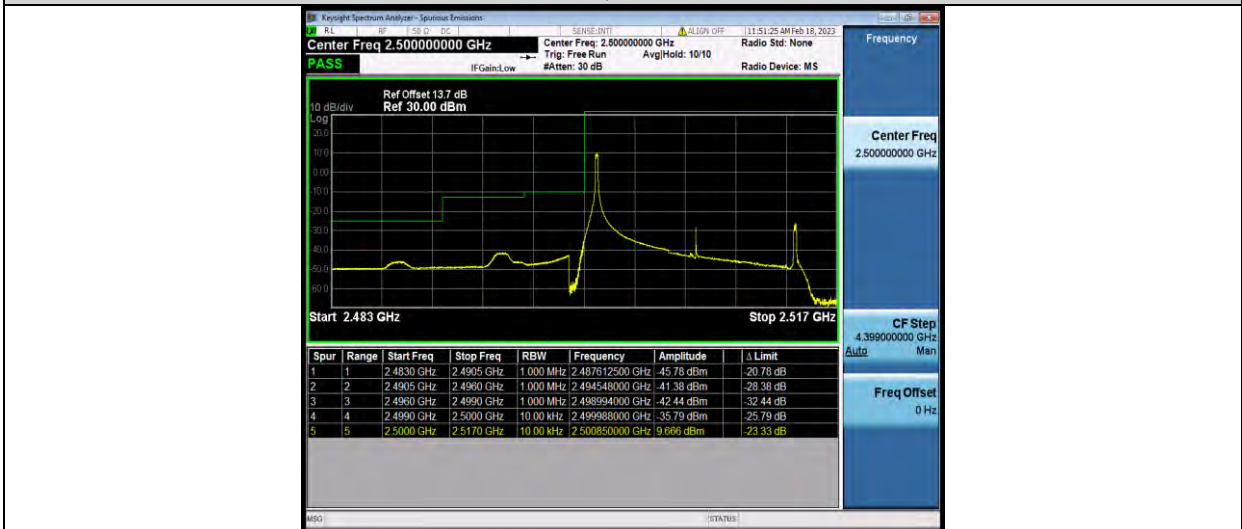

Band7-15MHz-QPSK-20825-75RB#0