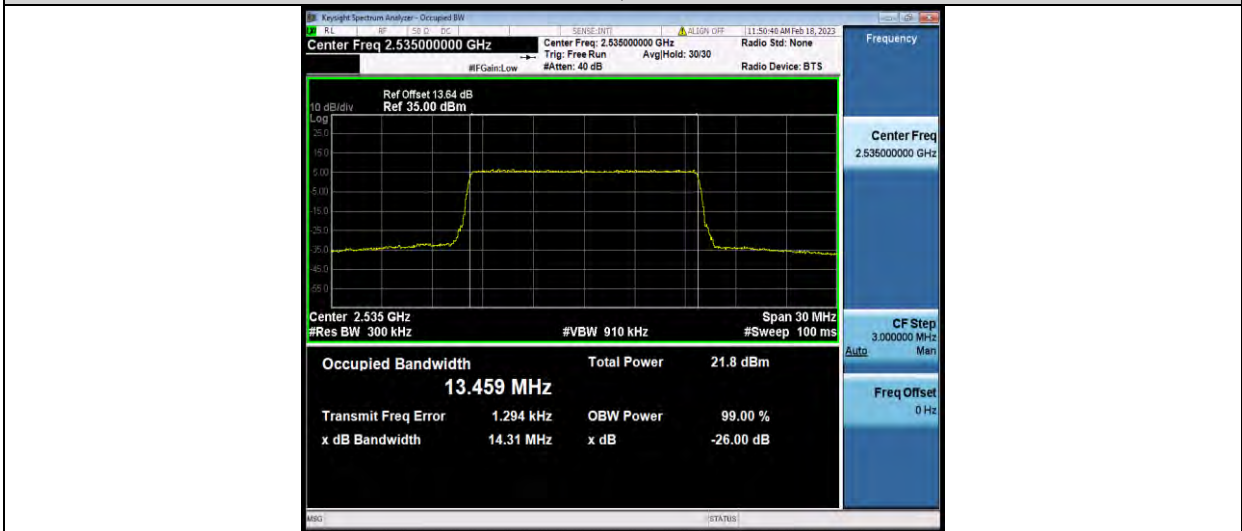

Band7-15MHz-16QAM-21375-75RB#0