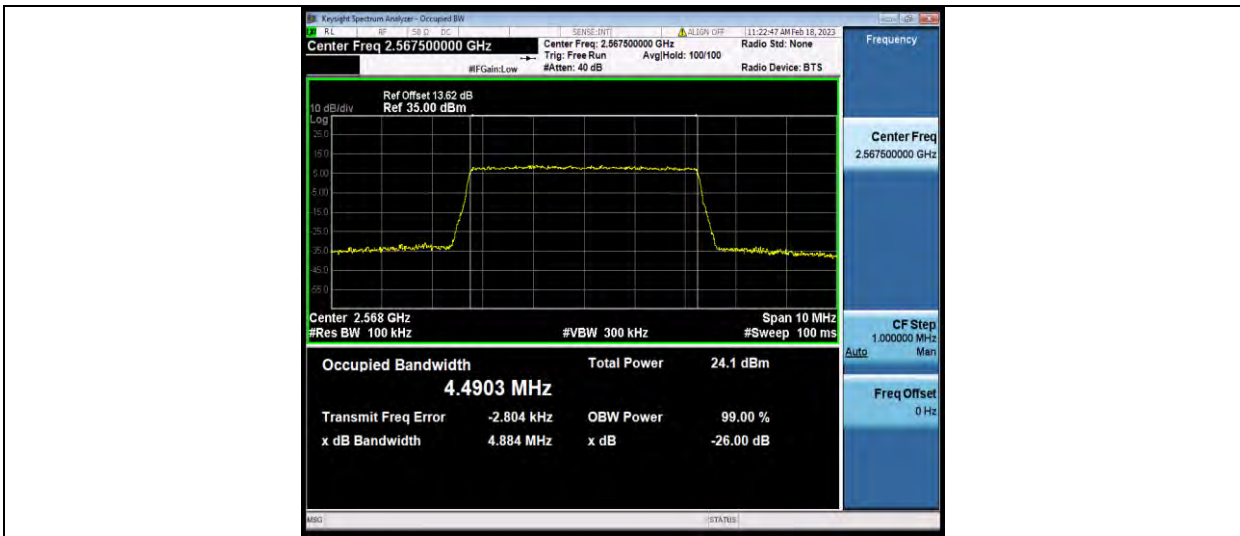

Test Report No.: W7L-P22120012RF04

Test Graphs

BUREAU VERITAS

Test Report No.: W7L-P22120012RF04

Band7-5MHz-16QAM-20775-25RB#0

Band7-5MHz-16QAM-21100-25RB#0

Band7-5MHz-16QAM-21425-25RB#0

BUREAU VERITAS