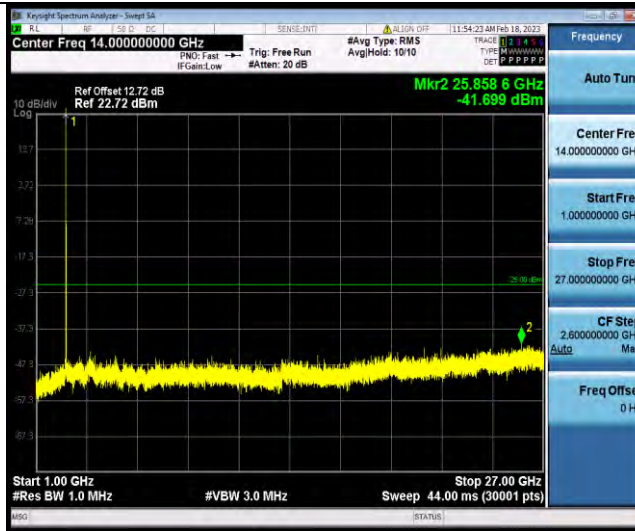

BUREAU VERITAS

Test Report No.: W7L-P22120012RF04

Band7-15MHz-QPSK-21375-1RB#0-Range1:30~1000MHz