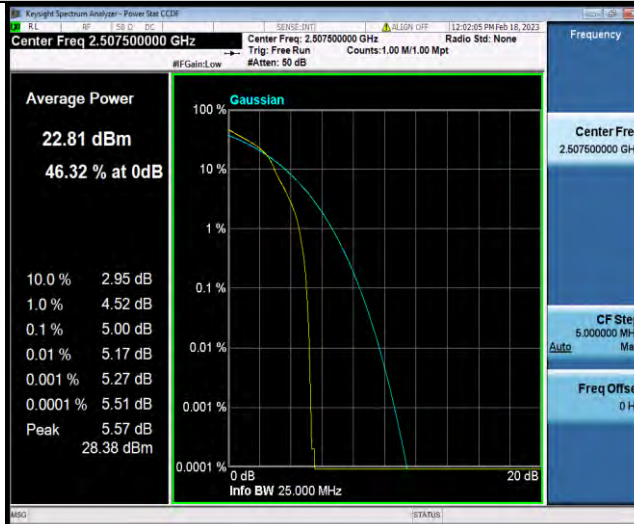

BUREAU VERITAS

Test Report No.: W7L-P22120012RF04

Band7-15MHz-QPSK-21100-75RB#0

Band7-15MHz-QPSK-21375-1RB#0

Band7-15MHz-QPSK-21375-75RB#0

BUREAU VERITAS

Test Report No.: W7L-P22120012RF04

Band7-15MHz-16QAM-20825-1RB#0