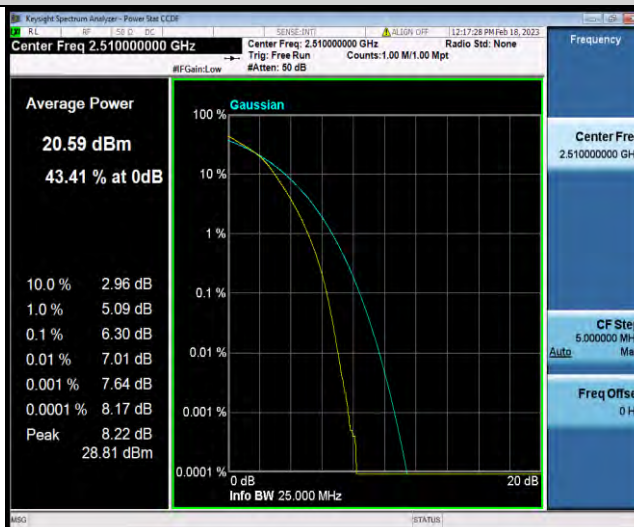

Band7-20MHz-16QAM-21100-1RB#0