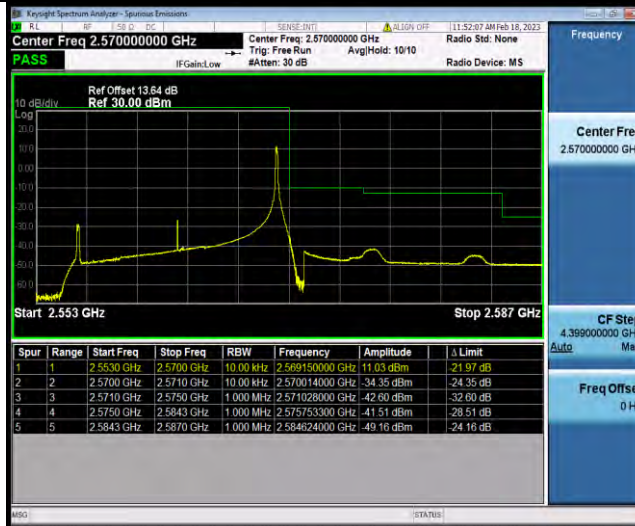

Band7-15MHz-QPSK-20825-1RB#0

Band7-15MHz-QPSK-20825-75RB#0

BUREAU VERITAS

Test Report No.: W7L-P22120012RF04

Band7-15MHz-QPSK-21375-1RB#74

Band7-15MHz-QPSK-21375-75RB#0

Band7-15MHz-16QAM-20825-1RB#0

BUREAU VERITAS