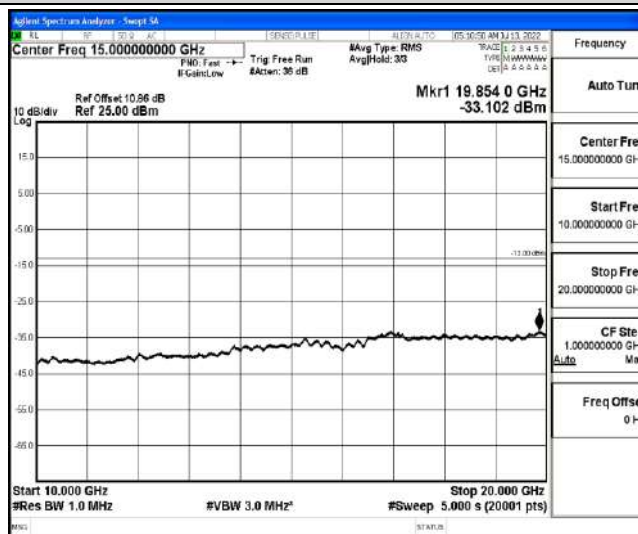

Band4-15MHz-16QAM-20025-1RB#0-Range5:10000~20000MHz

Band4-15MHz-16QAM-20175-1RB#0-Range1:0.009~0.15MHz