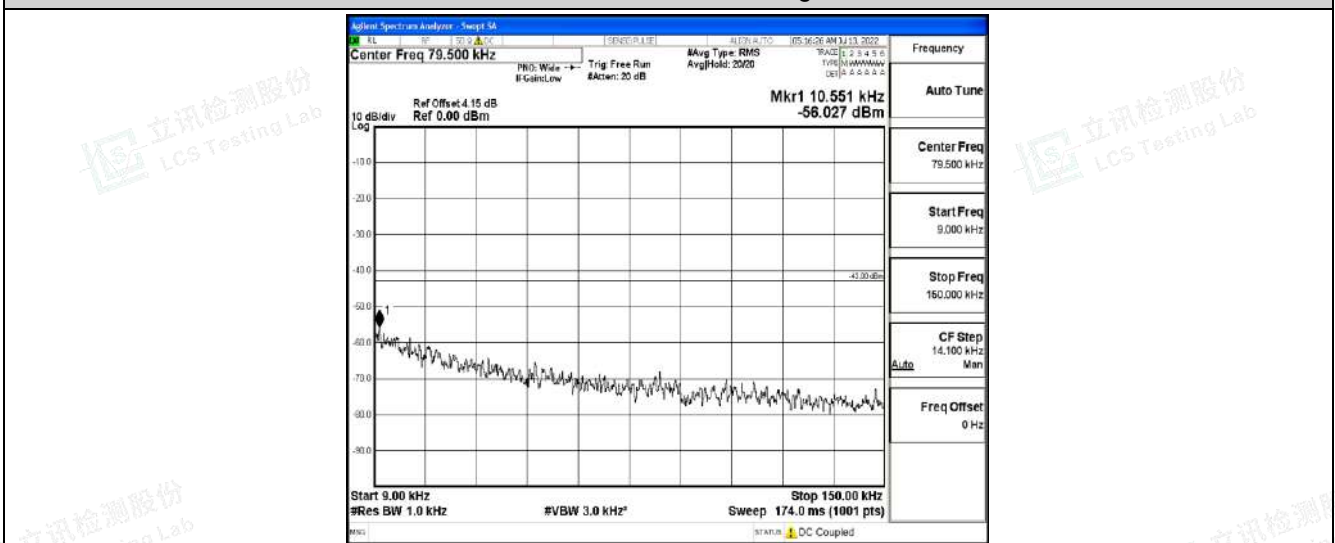

Band4-15MHz-16QAM-20325-1RB#0-Range1:0.009~0.15MHz

Band4-15MHz-16QAM-20325-1RB#0-Range2:0.15~30MHz