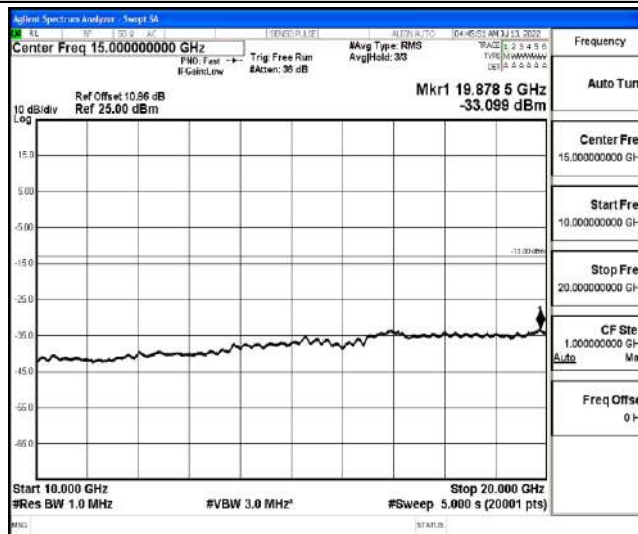

Band4-10MHz-16QAM-20000-1RB#0-Range5:10000~20000MHz

Band4-10MHz-16QAM-20175-1RB#0-Range1:0.009~0.15MHz

Shenzhen LCS Compliance Testing Laboratory Ltd.
Add: 101, 201 Bldg A & 301 Bldg C, Juji Industrial Park Yabianxueziwei, Shajing Street, Baoan District, Shenzhen, 518000, China
Tel: +(86) 0755-82591330 | E-mail: webmaster@lcs-cert.com | Web: www.lcs-cert.com
Scan code to check authenticity