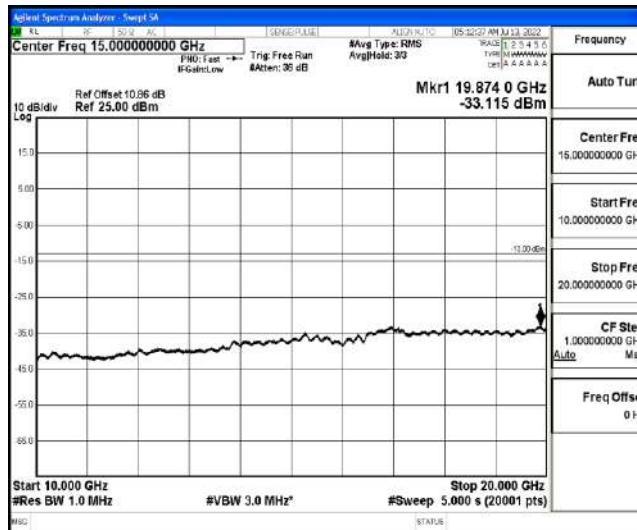

Band4-15MHz-QPSK-20175-1RB#0-Range5:10000~20000MHz

Band4-15MHz-QPSK-20325-1RB#0-Range1:0.009~0.15MHz