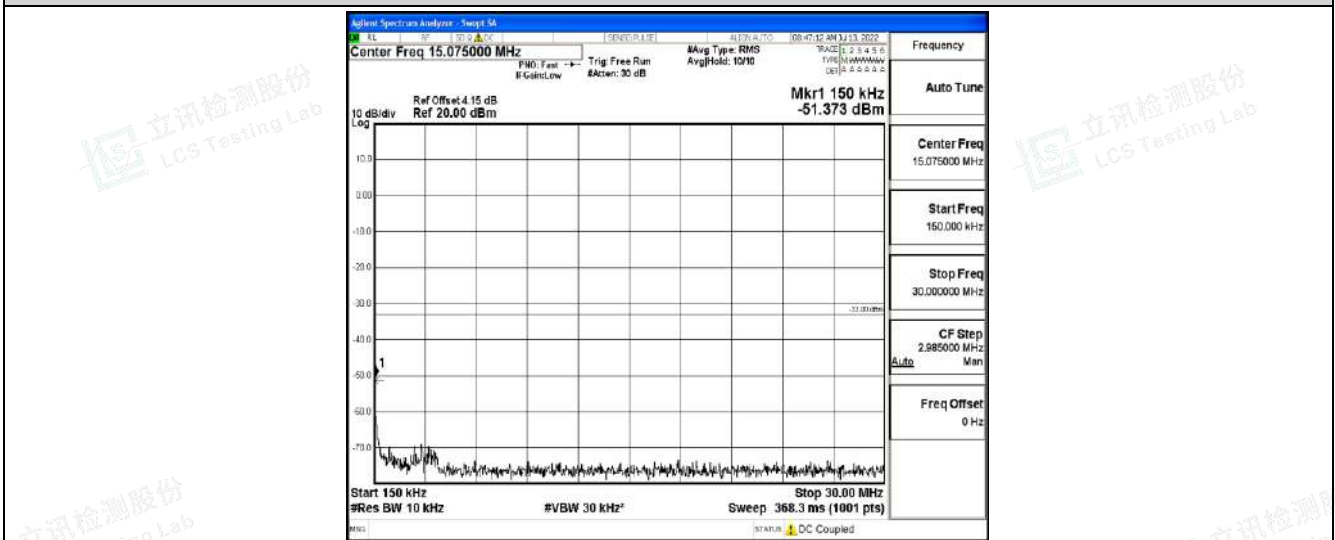

Band4-20MHz-QPSK-20050-1RB#0-Range2:0.15~30MHz

Band4-20MHz-QPSK-20050-1RB#0-Range3:30~1000MHz