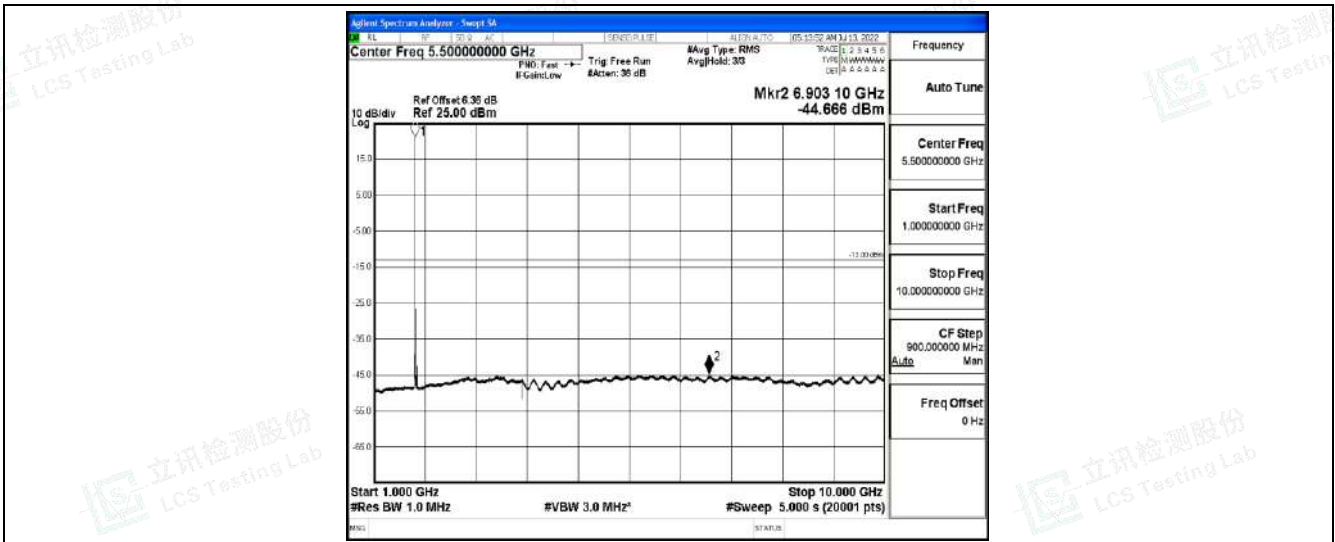

Band4-15MHz-16QAM-20175-1RB#0-Range4:1000~10000MHz

Band4-15MHz-16QAM-20175-1RB#0-Range5:10000~20000MHz