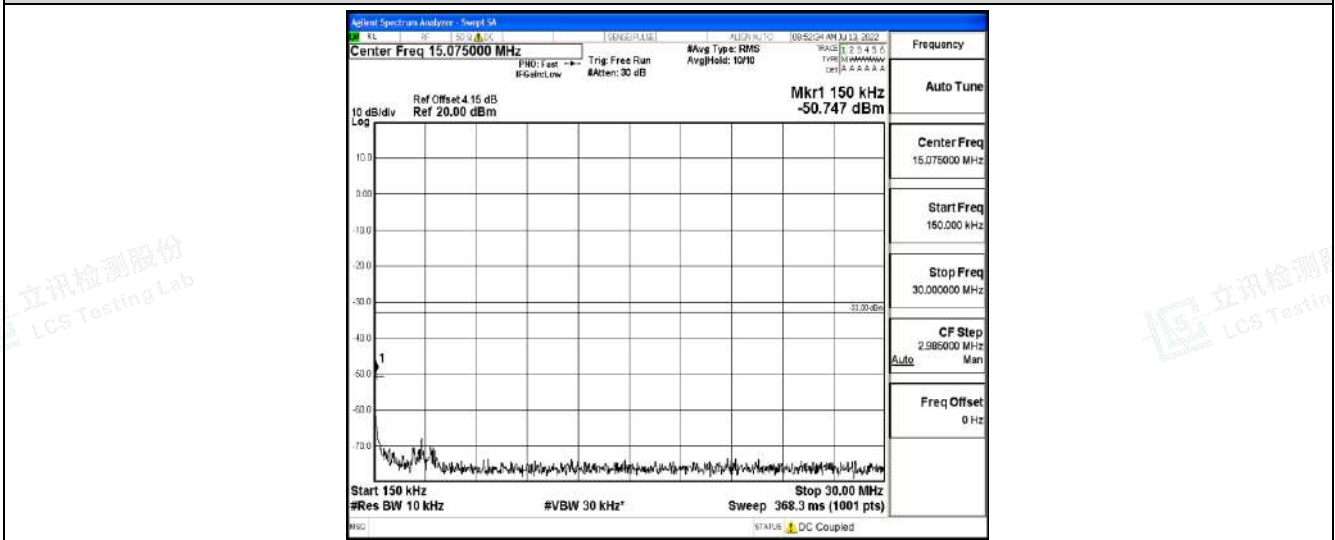

Band4-20MHz-16QAM-20175-1RB#0-Range2:0.15~30MHz

Band4-20MHz-16QAM-20175-1RB#0-Range3:30~1000MHz