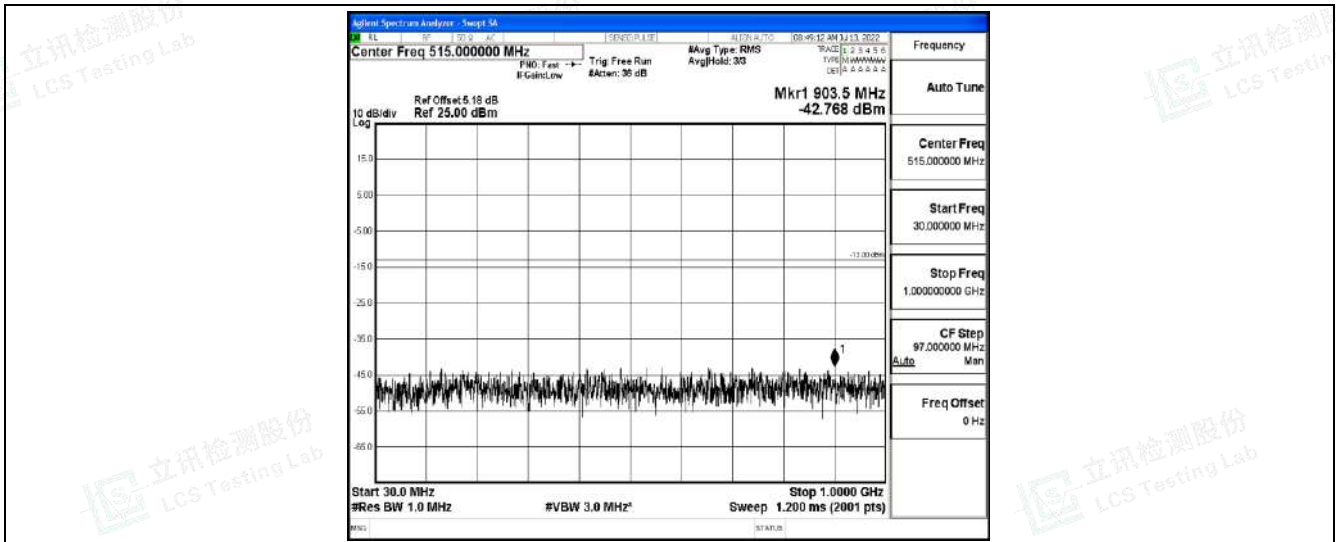

Band4-20MHz-16QAM-20050-1RB#0-Range1:0.009~0.15MHz

Band4-20MHz-16QAM-20050-1RB#0-Range2:0.15~30MHz

Band4-20MHz-16QAM-20050-1RB#0-Range3:30~1000MHz

Shenzhen LCS Compliance Testing Laboratory Ltd.
 Add: 101, 201 Bldg A & 301 Bldg C, Juji Industrial Park Yabianxueziwei, Shajing Street, Baoan District, Shenzhen, 518000, China
 Tel: +(86) 0755-82591330 | E-mail: webmaster@lcs-cert.com | Web: www.lcs-cert.com
 Scan code to check authenticity