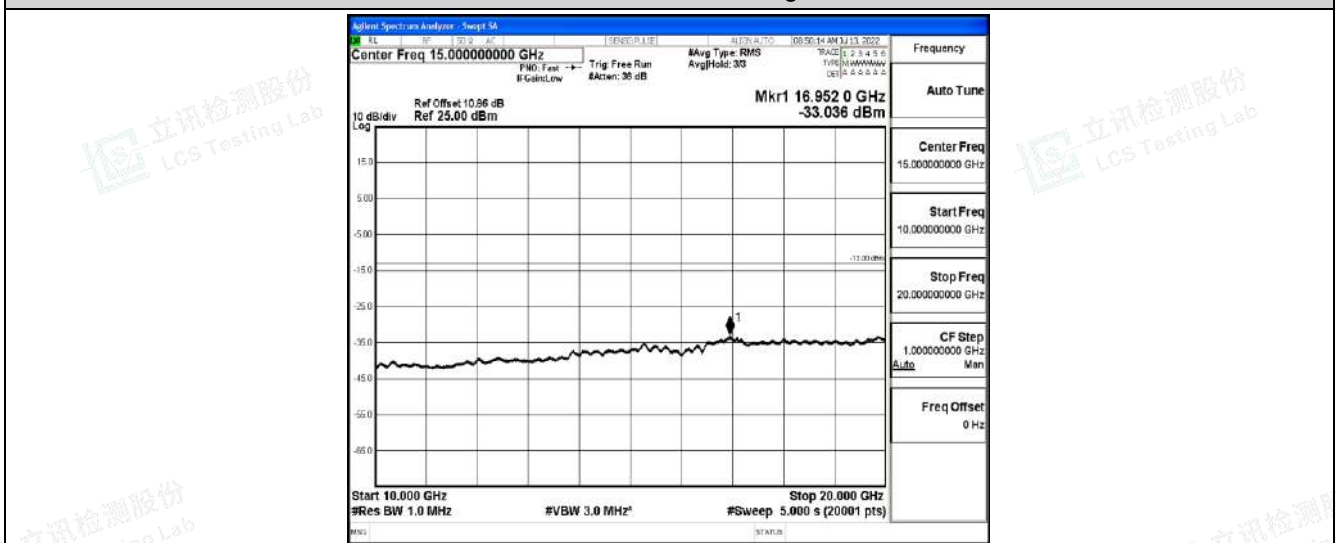

Band4-20MHz-16QAM-20050-1RB#0-Range5:10000~20000MHz

Band4-20MHz-16QAM-20175-1RB#0-Range1:0.009~0.15MHz

Shenzhen LCS Compliance Testing Laboratory Ltd.
Add: 101, 201 Bldg A & 301 Bldg C, Juji Industrial Park Yabianxueziwei, Shajing Street, Baoan District, Shenzhen, 518000, China
Tel: +(86) 0755-82591330 | E-mail: webmaster@lcs-cert.com | Web: www.lcs-cert.com
Scan code to check authenticity