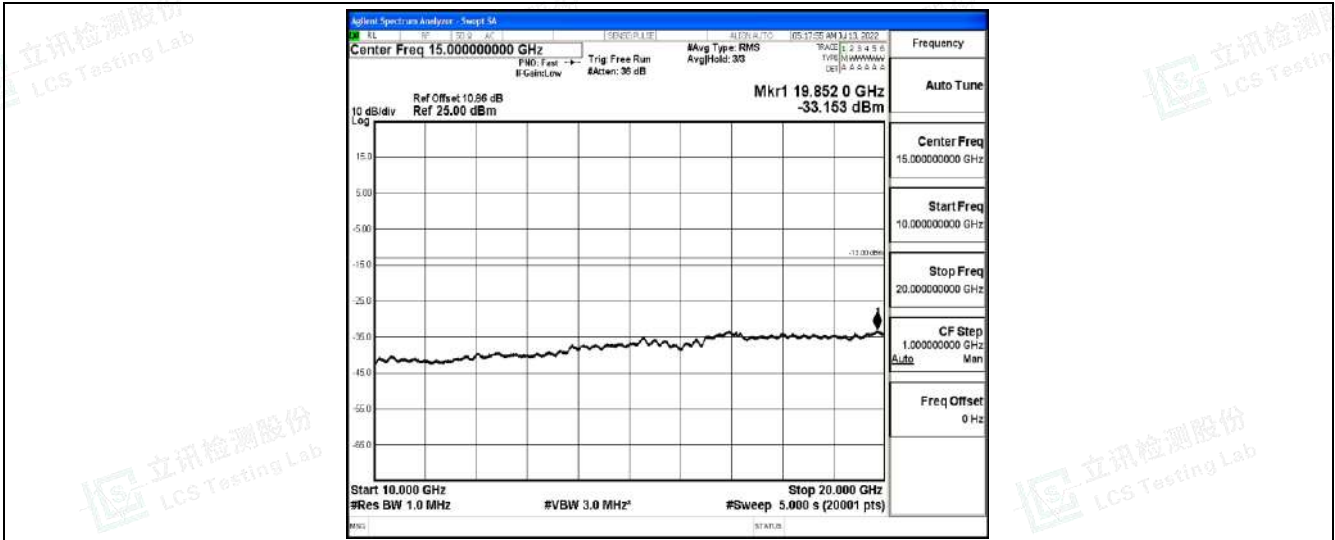

Band4-15MHz-16QAM-20325-1RB#0-Range5:10000~20000MHz

Band4-20MHz-QPSK-20050-1RB#0-Range1:0.009~0.15MHz