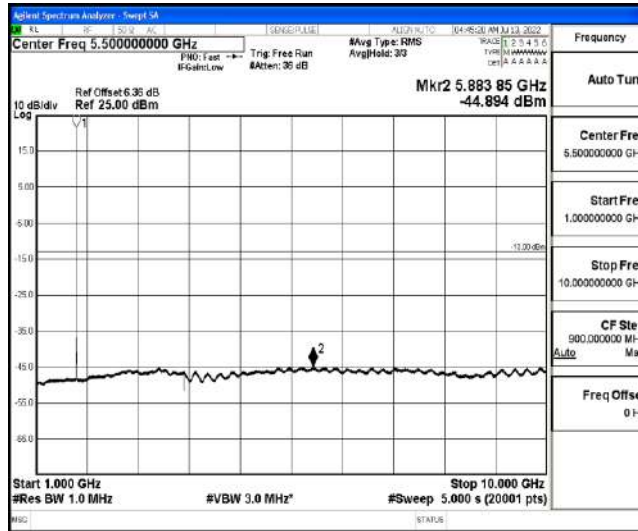

Band4-10MHz-16QAM-20000-1RB#0-Range4:1000~10000MHz

Band4-10MHz-16QAM-20000-1RB#0-Range5:10000~20000MHz