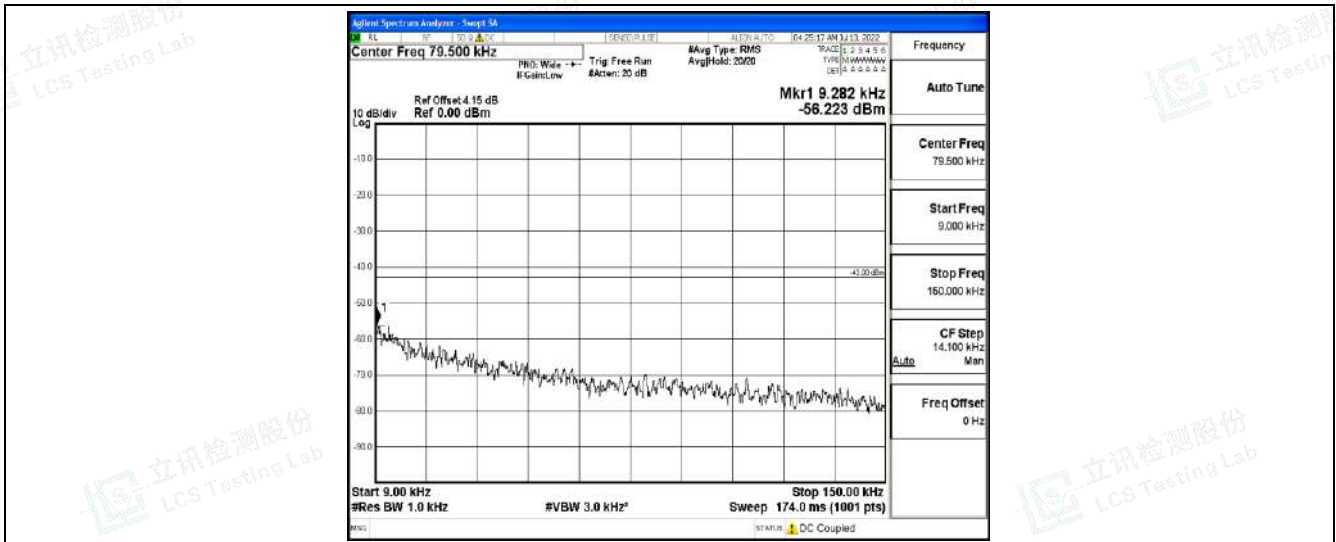

Band4-5MHz-16QAM-20175-1RB#0-Range1:0.009~0.15MHz

Band4-5MHz-16QAM-20175-1RB#0-Range2:0.15~30MHz