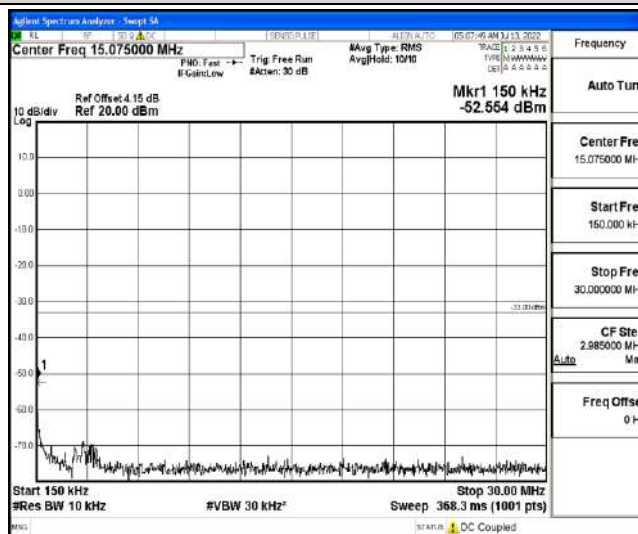

Band4-15MHz-QPSK-20025-1RB#0-Range2:0.15~30MHz

Band4-15MHz-QPSK-20025-1RB#0-Range3:30~1000MHz

Shenzhen LCS Compliance Testing Laboratory Ltd.
Add: 101, 201 Bldg A & 301 Bldg C, Juji Industrial Park Yabianxueziwei, Shajing Street, Baoan District, Shenzhen, 518000, China
Tel: +(86) 0755-82591330 | E-mail: webmaster@lcs-cert.com | Web: www.lcs-cert.com
Scan code to check authenticity