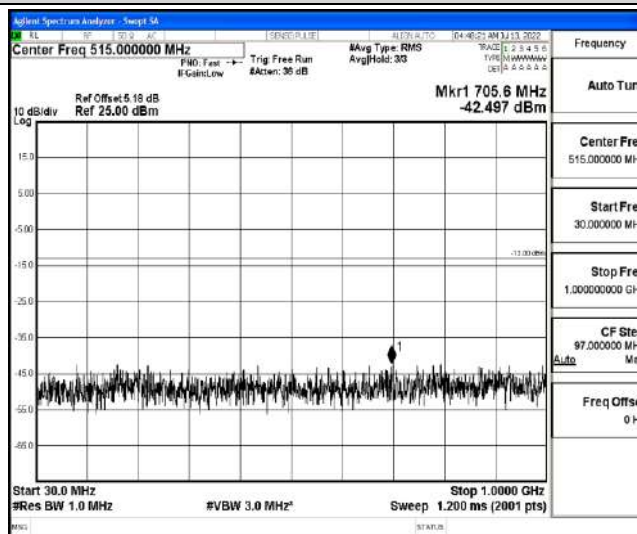

Band4-10MHz-16QAM-20175-1RB#0-Range3:30~1000MHz

Band4-10MHz-16QAM-20175-1RB#0-Range4:1000~10000MHz