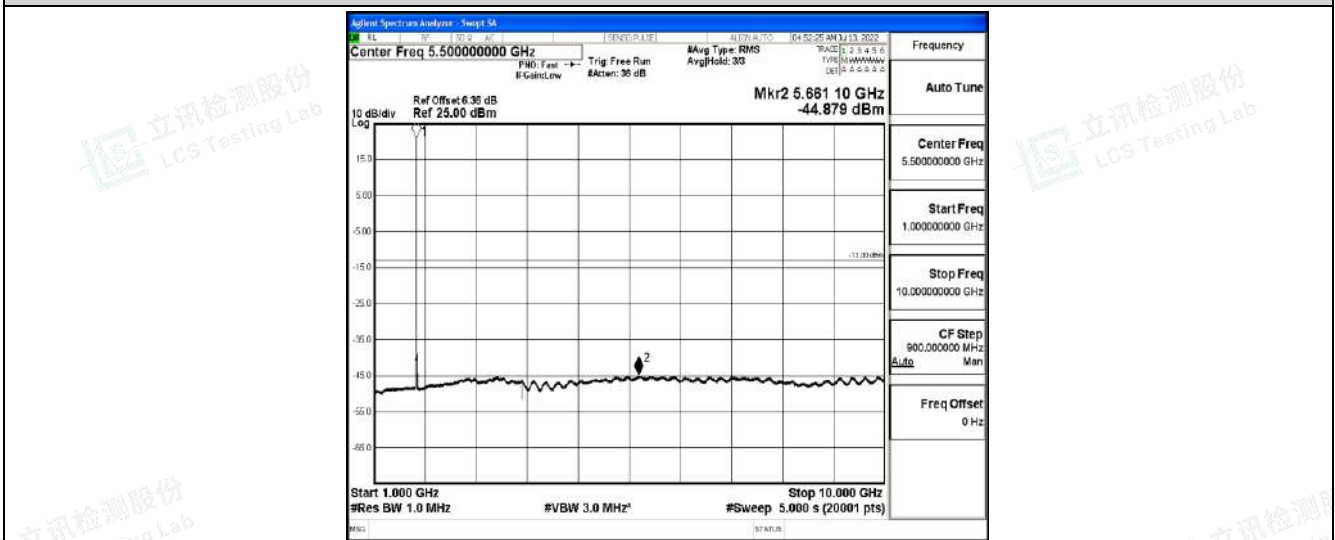

Band4-10MHz-16QAM-20350-1RB#0-Range2:0.15~30MHz

Band4-10MHz-16QAM-20350-1RB#0-Range3:30~1000MHz

Band4-10MHz-16QAM-20350-1RB#0-Range4:1000~10000MHz

Band4-10MHz-16QAM-20350-1RB#0-Range5:10000~20000MHz

Shenzhen LCS Compliance Testing Laboratory Ltd.
 Add: 101, 201 Bldg A & 301 Bldg C, Juji Industrial Park Yabianxueziwei, Shajing Street, Baoan District, Shenzhen, 518000, China
 Tel: +(86) 0755-82591330 | E-mail: webmaster@lcs-cert.com | Web: www.lcs-cert.com
 Scan code to check authenticity

Band4-15MHz-QPSK-20025-1RB#0-Range1:0.009~0.15MHz

Band4-15MHz-QPSK-20025-1RB#0-Range2:0.15~30MHz

Band4-15MHz-QPSK-20025-1RB#0-Range3:30~1000MHz

Shenzhen LCS Compliance Testing Laboratory Ltd.
 Add: 101, 201 Bldg A & 301 Bldg C, Juji Industrial Park Yabianxueziwei, Shajing Street, Baoan District, Shenzhen, 518000, China
 Tel: +(86) 0755-82591330 | E-mail: webmaster@lcs-cert.com | Web: www.lcs-cert.com
 Scan code to check authenticity