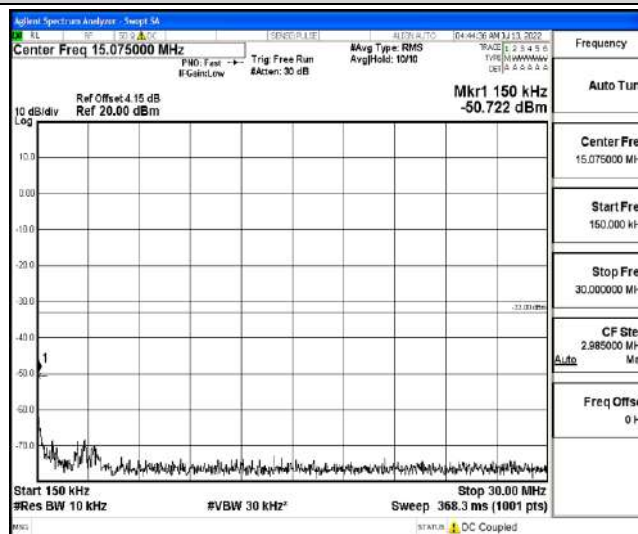

Band4-10MHz-16QAM-20000-1RB#0-Range2:0.15~30MHz

Band4-10MHz-16QAM-20000-1RB#0-Range3:30~1000MHz

Shenzhen LCS Compliance Testing Laboratory Ltd.
Add: 101, 201 Bldg A & 301 Bldg C, Juji Industrial Park Yabianxueziwei, Shajing Street, Baoan District, Shenzhen, 518000, China
Tel: +(86) 0755-82591330 | E-mail: webmaster@lcs-cert.com | Web: www.lcs-cert.com
Scan code to check authenticity