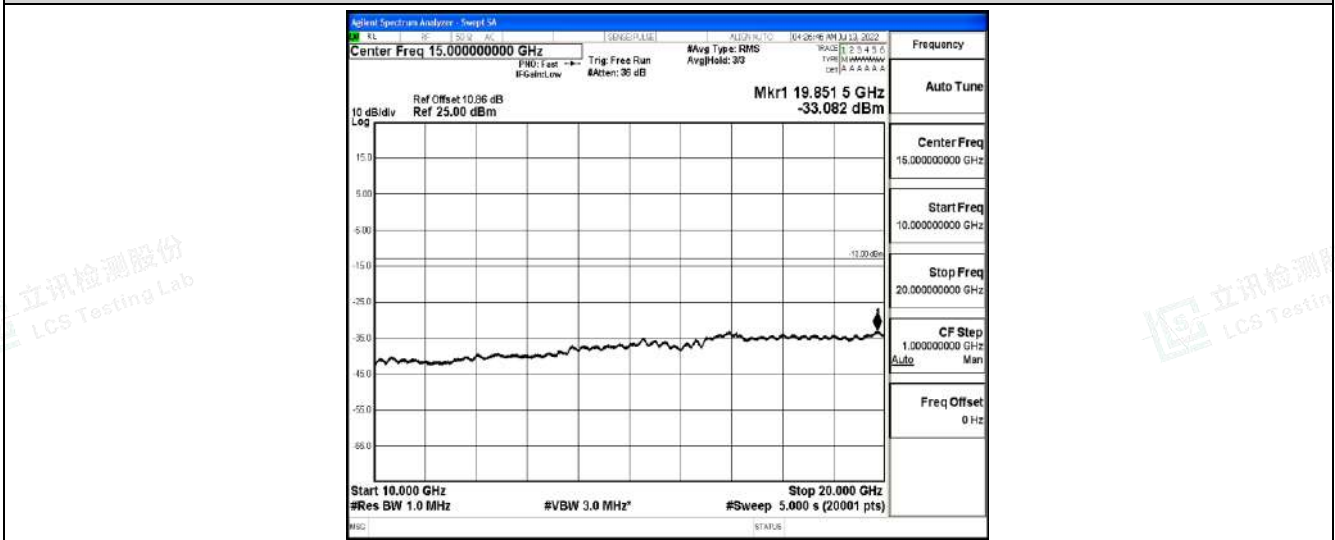

Band4-5MHz-16QAM-20175-1RB#0-Range1:0.009~0.15MHz

Band4-5MHz-16QAM-20175-1RB#0-Range2:0.15~30MHz

Band4-5MHz-16QAM-20175-1RB#0-Range3:30~1000MHz

Band4-5MHz-16QAM-20175-1RB#0-Range4:1000~10000MHz

Band4-5MHz-16QAM-20175-1RB#0-Range5:10000~20000MHz