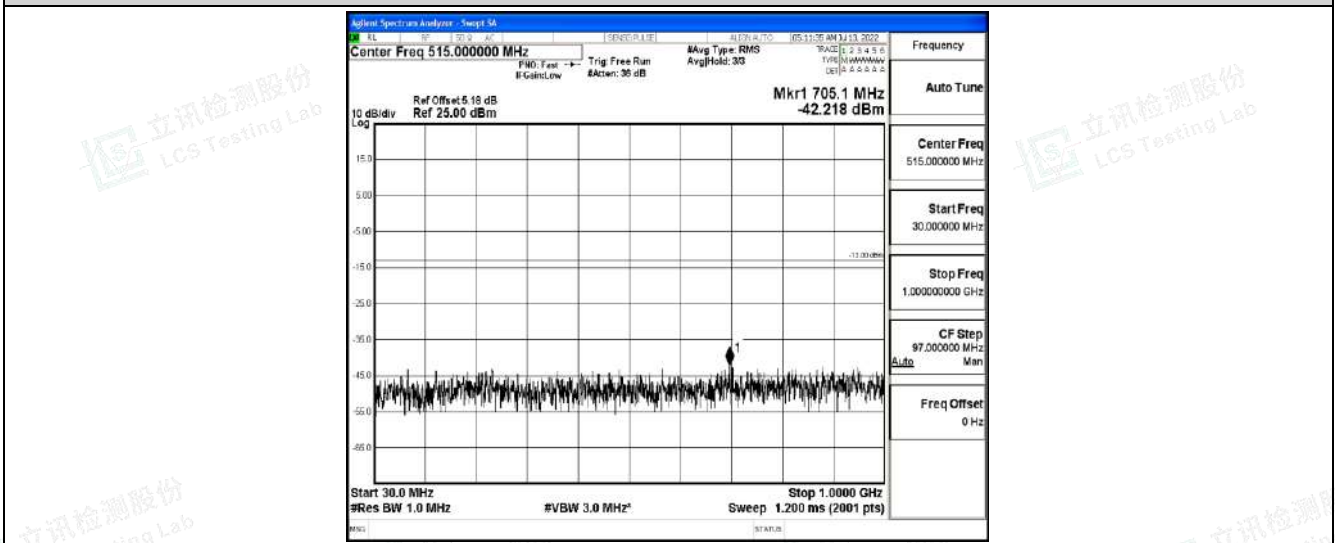

Band4-15MHz-QPSK-20175-1RB#0-Range3:30~100MHz

Band4-15MHz-QPSK-20175-1RB#0-Range4:1000~10000MHz