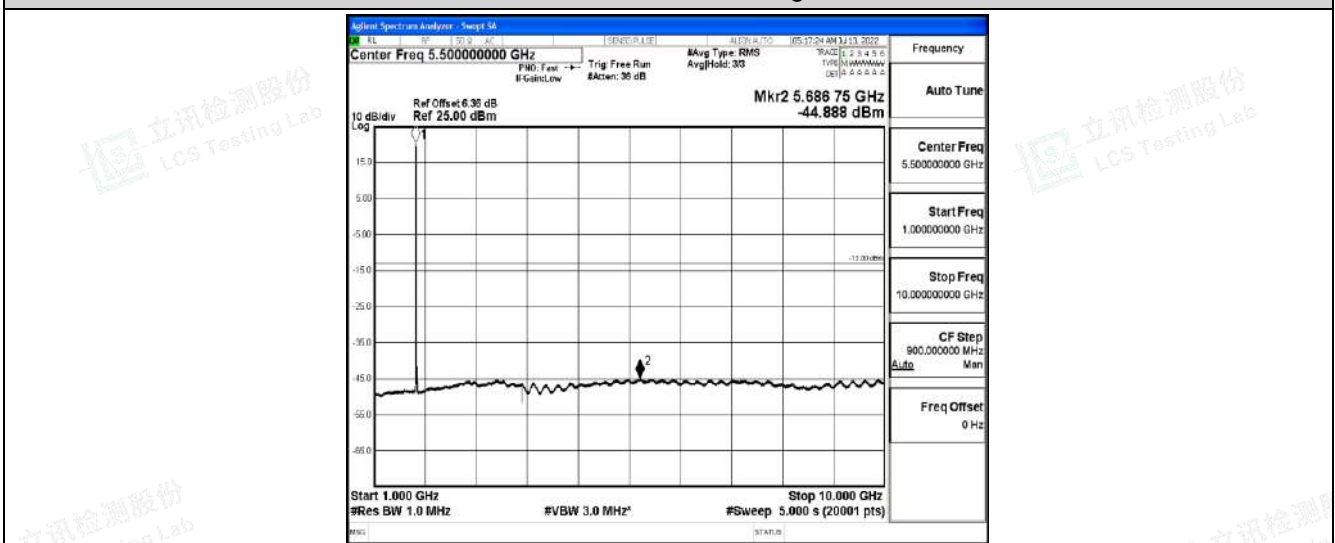

Band4-15MHz-16QAM-20175-1RB#0-Range5:10000~20000MHz

Band4-15MHz-16QAM-20325-1RB#0-Range1:0.009~0.15MHz

Band4-15MHz-16QAM-20325-1RB#0-Range2:0.15~30MHz

Band4-15MHz-16QAM-20325-1RB#0-Range3:30~1000MHz

Band4-15MHz-16QAM-20325-1RB#0-Range4:1000~10000MHz