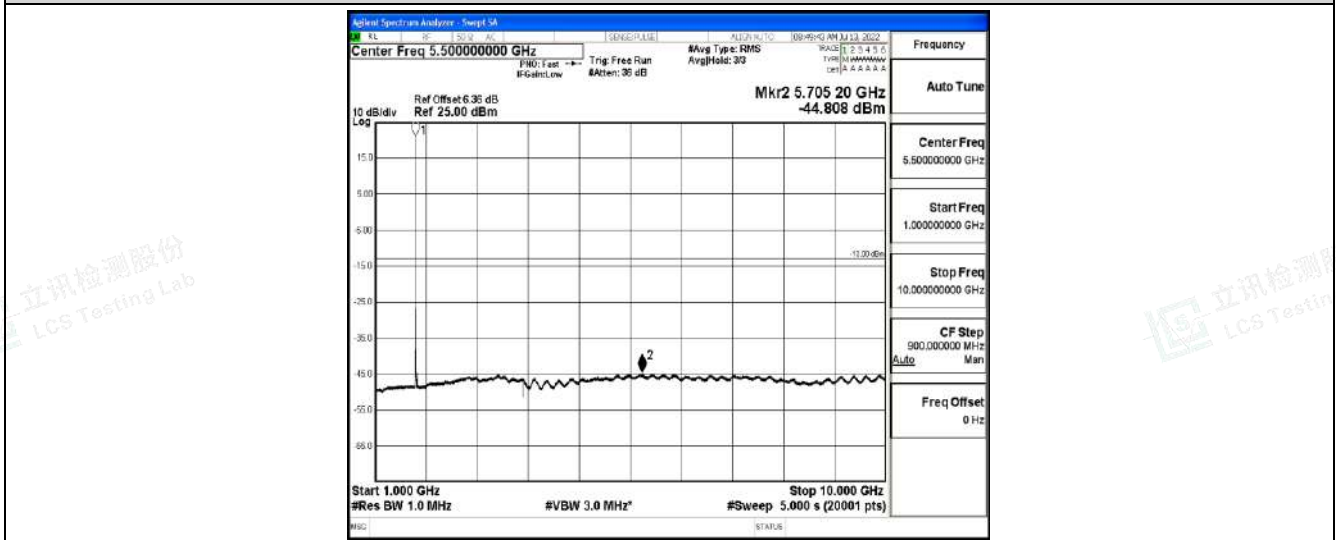

Band4-20MHz-16QAM-20050-1RB#0-Range4:1000~10000MHz

Band4-20MHz-16QAM-20050-1RB#0-Range5:10000~20000MHz