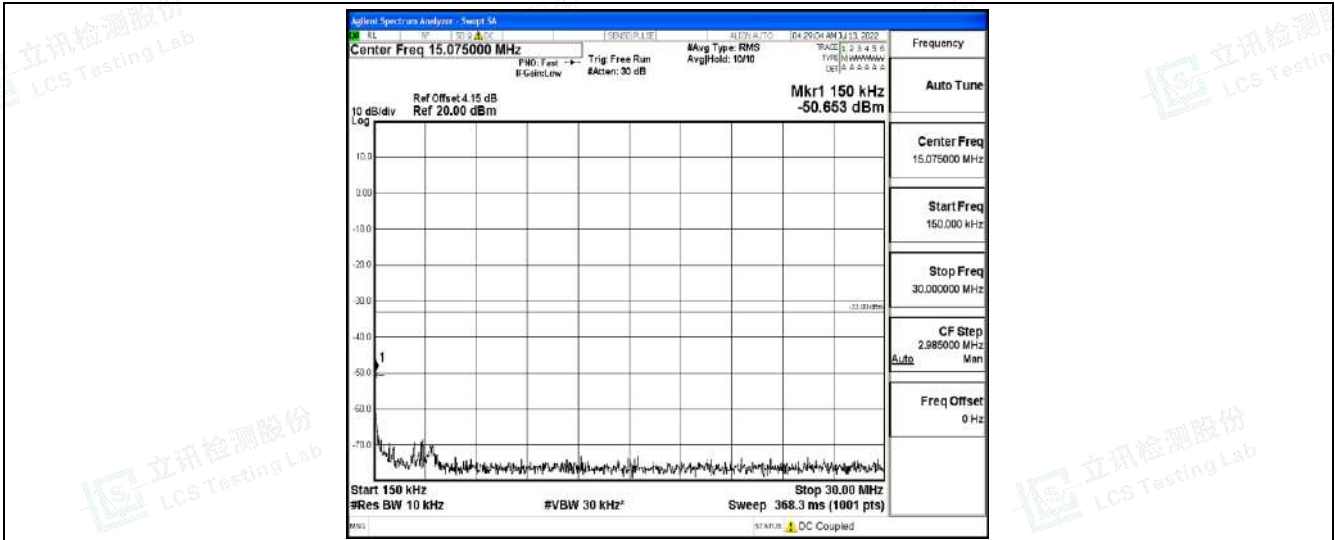

Band4-5MHz-16QAM-20375-1RB#0-Range2:0.15~30MHz

Band4-5MHz-16QAM-20375-1RB#0-Range3:30~1000MHz