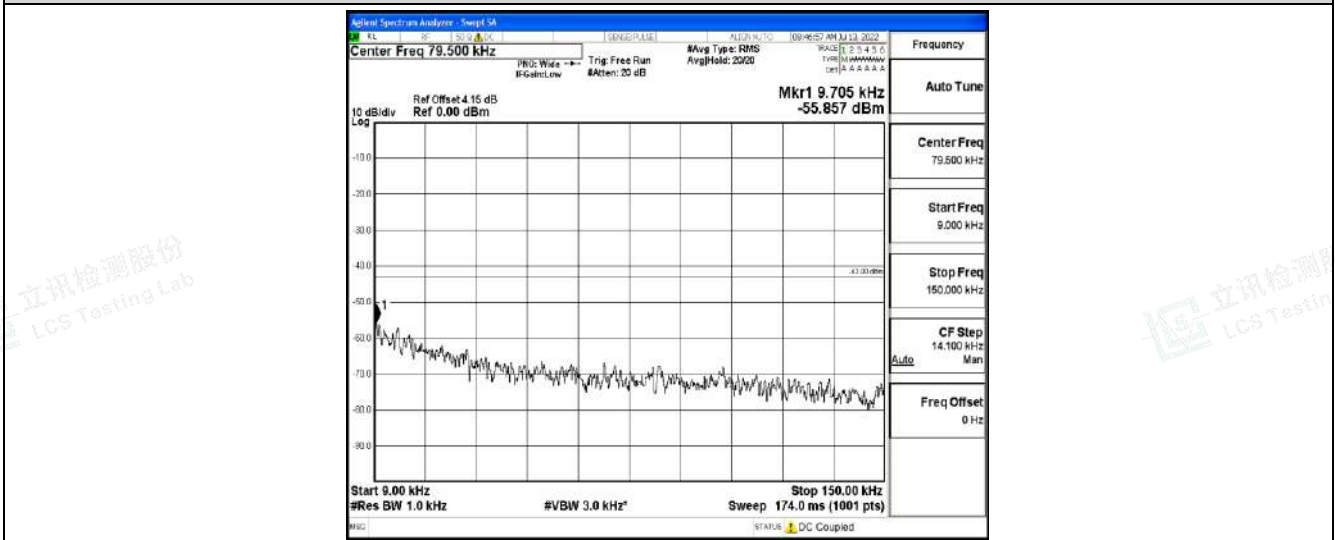

Band4-20MHz-QPSK-20050-1RB#0-Range1:0.009~0.15MHz

Band4-20MHz-QPSK-20050-1RB#0-Range2:0.15~30MHz