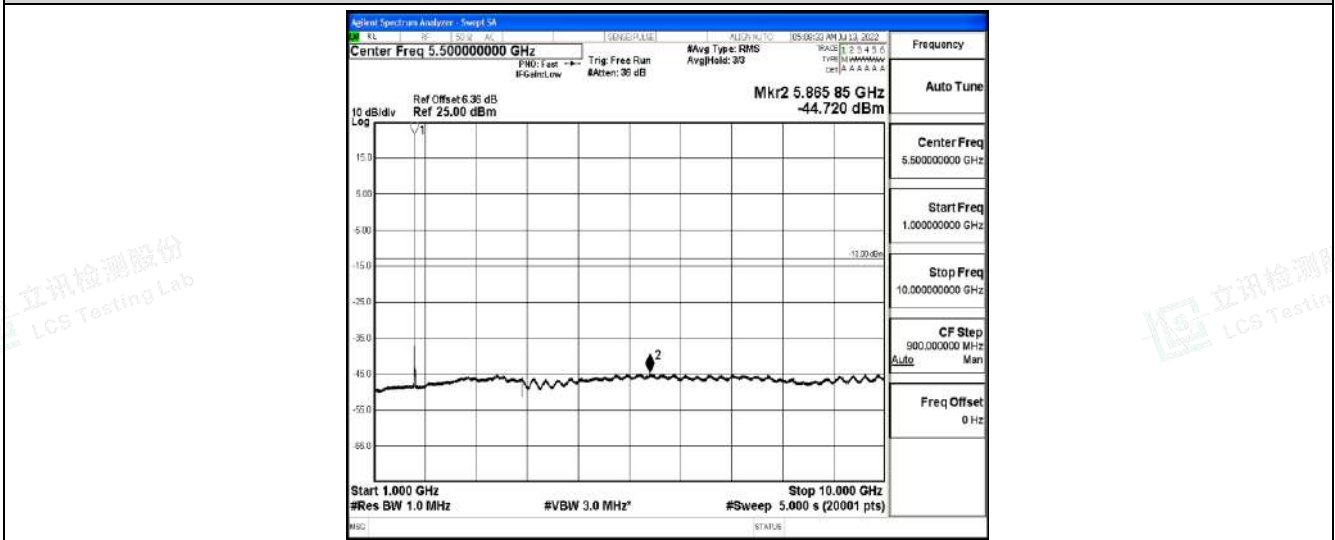

Band4-15MHz-QPSK-2025-1RB#0-Range4:1000~10000MHz

Band4-15MHz-QPSK-2025-1RB#0-Range5:10000~20000MHz