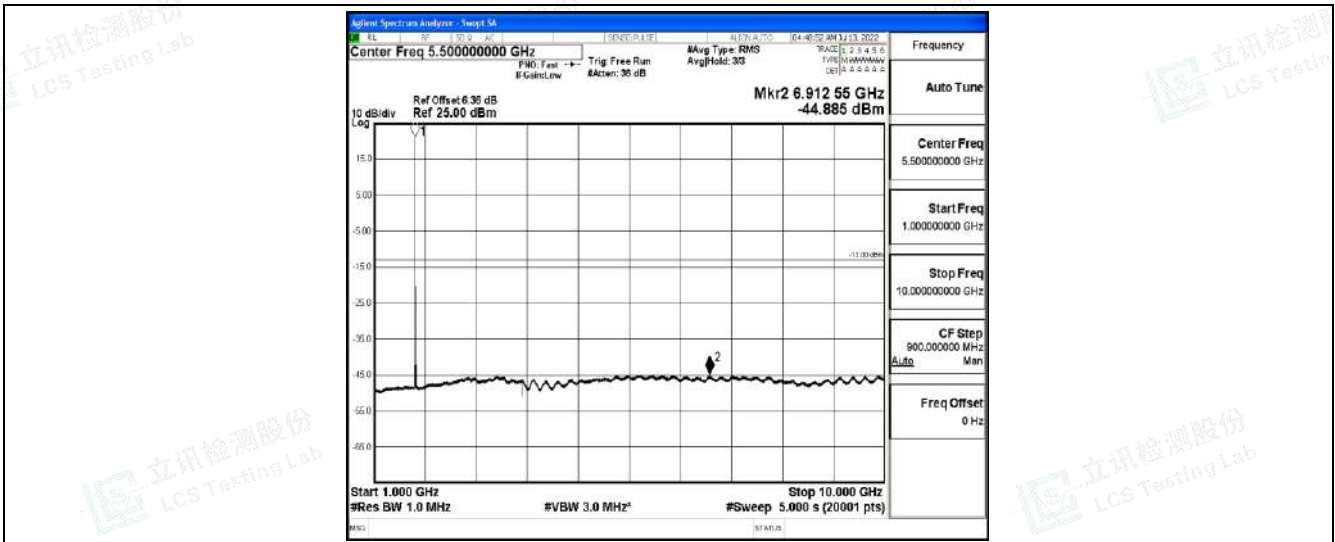

Band4-10MHz-16QAM-20175-1RB#0-Range4:1000~10000MHz

Band4-10MHz-16QAM-20175-1RB#0-Range5:10000~20000MHz