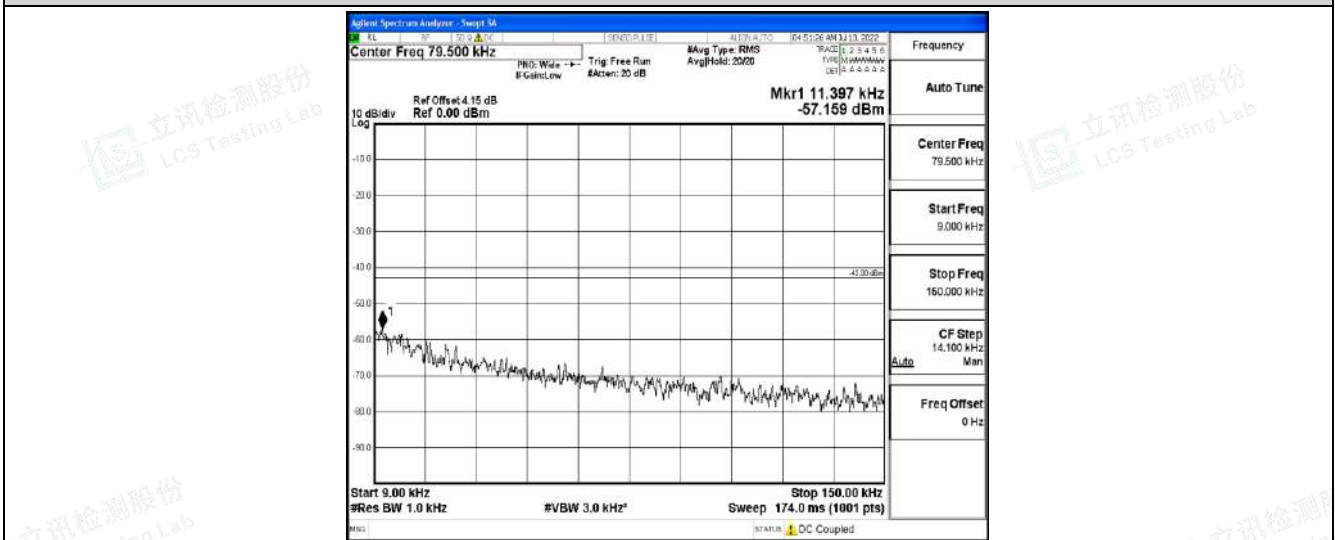

Band4-10MHz-16QAM-20350-1RB#0-Range1:0.009~0.15MHz

Band4-10MHz-16QAM-20350-1RB#0-Range2:0.15~30MHz