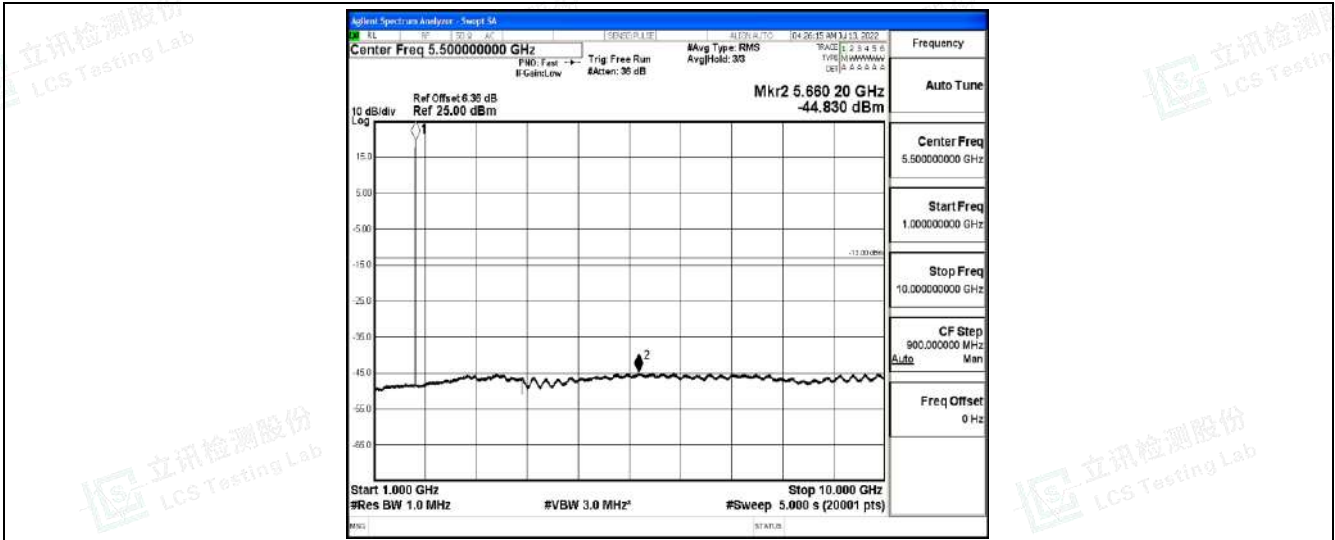

Band4-5MHz-16QAM-20175-1RB#0-Range1:0.009~0.15MHz

Band4-5MHz-16QAM-20175-1RB#0-Range2:0.15~30MHz

Band4-5MHz-16QAM-20175-1RB#0-Range3:30~1000MHz

Band4-5MHz-16QAM-20175-1RB#0-Range4:1000~10000MHz

Band4-5MHz-16QAM-20175-1RB#0-Range5:10000~20000MHz