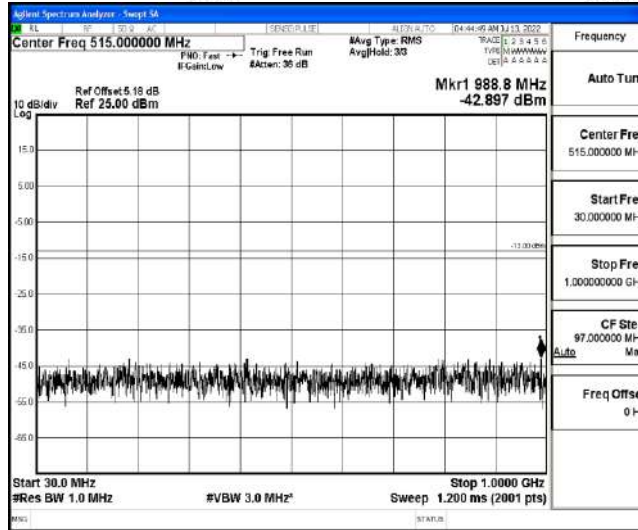

Band4-10MHz-16QAM-20000-1RB#0-Range1:0.009~0.15MHz

Band4-10MHz-16QAM-20000-1RB#0-Range2:0.15~30MHz

Band4-10MHz-16QAM-20000-1RB#0-Range3:30~1000MHz

Shenzhen LCS Compliance Testing Laboratory Ltd.
 Add: 101, 201 Bldg A & 301 Bldg C, Juji Industrial Park Yabianxueziwei, Shajing Street, Baoan District, Shenzhen, 518000, China
 Tel: +(86) 0755-82591330 | E-mail: webmaster@lcs-cert.com | Web: www.lcs-cert.com
 Scan code to check authenticity