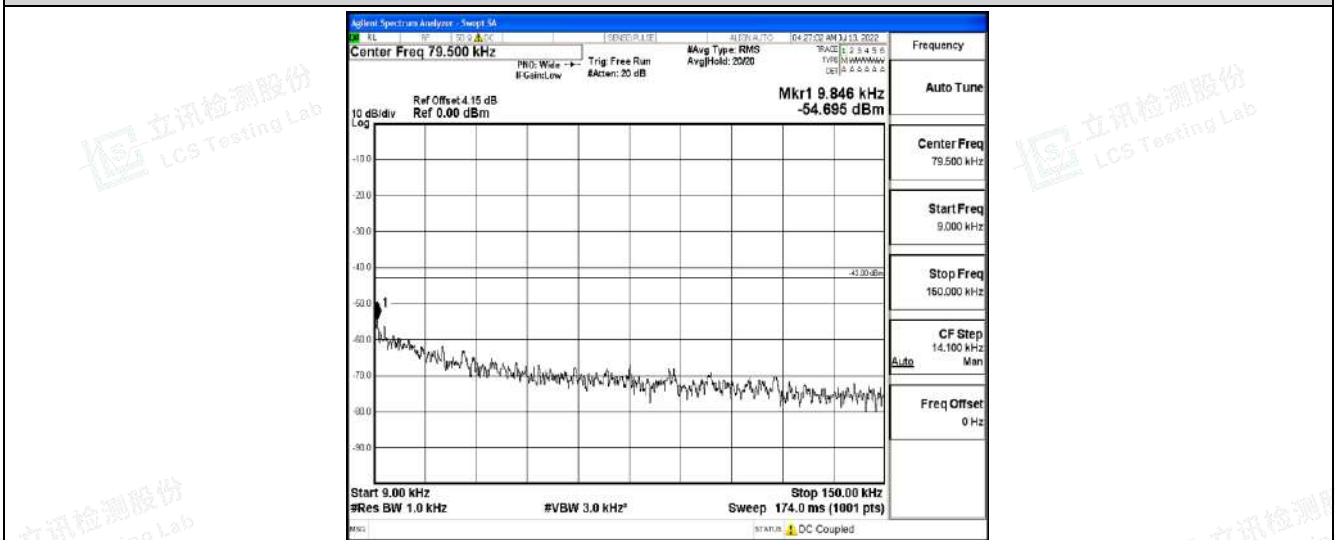

Band4-5MHz-QPSK-20375-1RB#0-Range1:0.009~0.15MHz

Band4-5MHz-QPSK-20375-1RB#0-Range2:0.15~30MHz