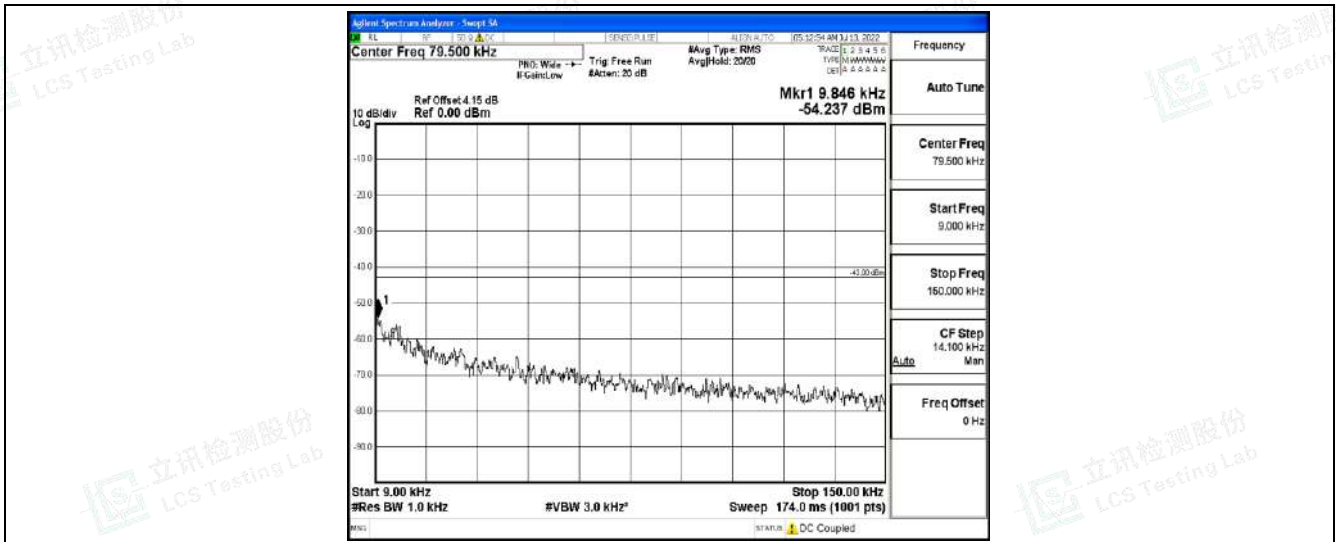

Band4-15MHz-16QAM-20025-1RB#0-Range4:1000~10000MHz

Band4-15MHz-16QAM-20025-1RB#0-Range5:10000~20000MHz

Band4-15MHz-16QAM-20175-1RB#0-Range1:0.009~0.15MHz

Band4-15MHz-16QAM-20175-1RB#0-Range2:0.15~30MHz

Band4-15MHz-16QAM-20175-1RB#0-Range3:30~1000MHz