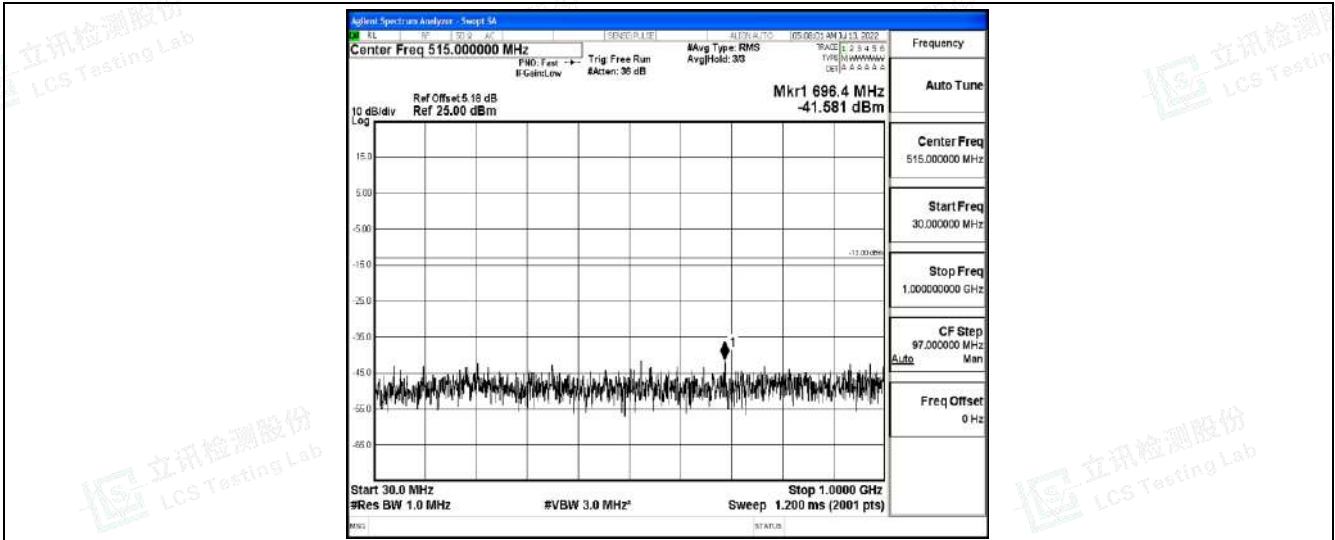

Band4-15MHz-QPSK-20025-1RB#0-Range1:0.009~0.15MHz

Band4-15MHz-QPSK-20025-1RB#0-Range2:0.15~30MHz

Band4-15MHz-QPSK-20025-1RB#0-Range3:30~1000MHz

Shenzhen LCS Compliance Testing Laboratory Ltd.
 Add: 101, 201 Bldg A & 301 Bldg C, Juji Industrial Park Yabianxueziwei, Shajing Street, Baoan District, Shenzhen, 518000, China
 Tel: +(86) 0755-82591330 | E-mail: webmaster@lcs-cert.com | Web: www.lcs-cert.com
 Scan code to check authenticity