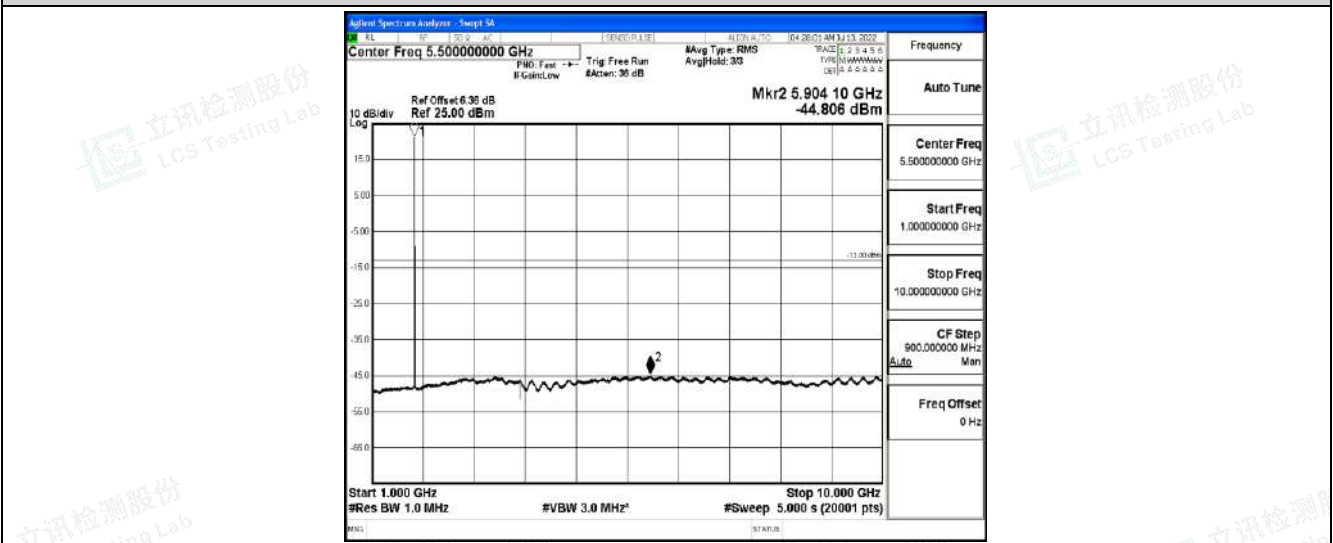

Band4-5MHz-QPSK-20375-1RB#0-Range5:10000~20000MHz

Shenzhen LCS Compliance Testing Laboratory Ltd.
 Add: 101, 201 Bldg A & 301 Bldg C, Juji Industrial Park Yabianxueziwei, Shajing Street, Baoan District, Shenzhen, 518000, China
 Tel: +(86) 0755-82591330 | E-mail: webmaster@lcs-cert.com | Web: www.lcs-cert.com
 Scan code to check authenticity