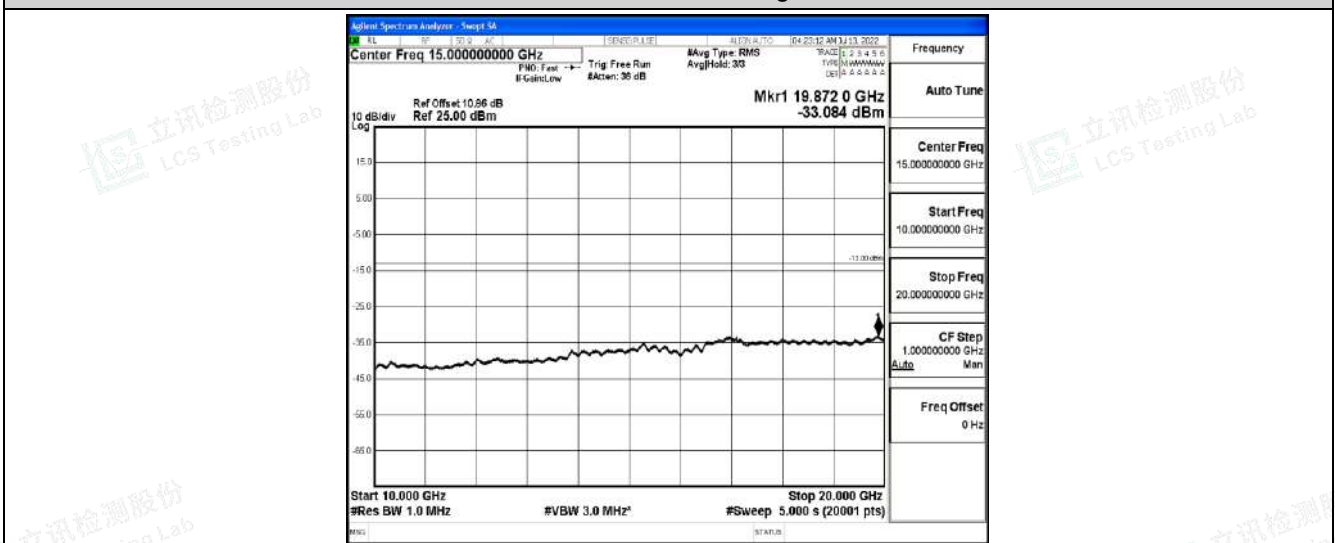

Band4-5MHz-16QAM-19975-1RB#0-Range5:10000~20000MHz

Band4-5MHz-16QAM-20175-1RB#0-Range1:0.009~0.15MHz