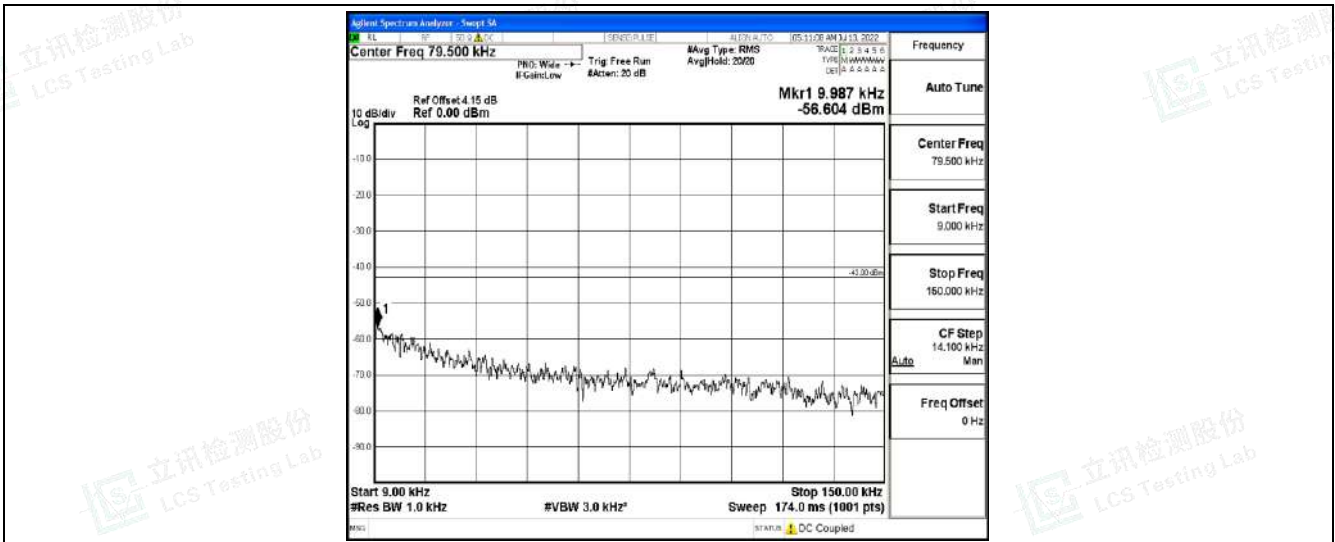

Band4-15MHz-QPSK-20175-1RB#0-Range1:0.009~0.15MHz

Band4-15MHz-QPSK-20175-1RB#0-Range2:0.15~30MHz