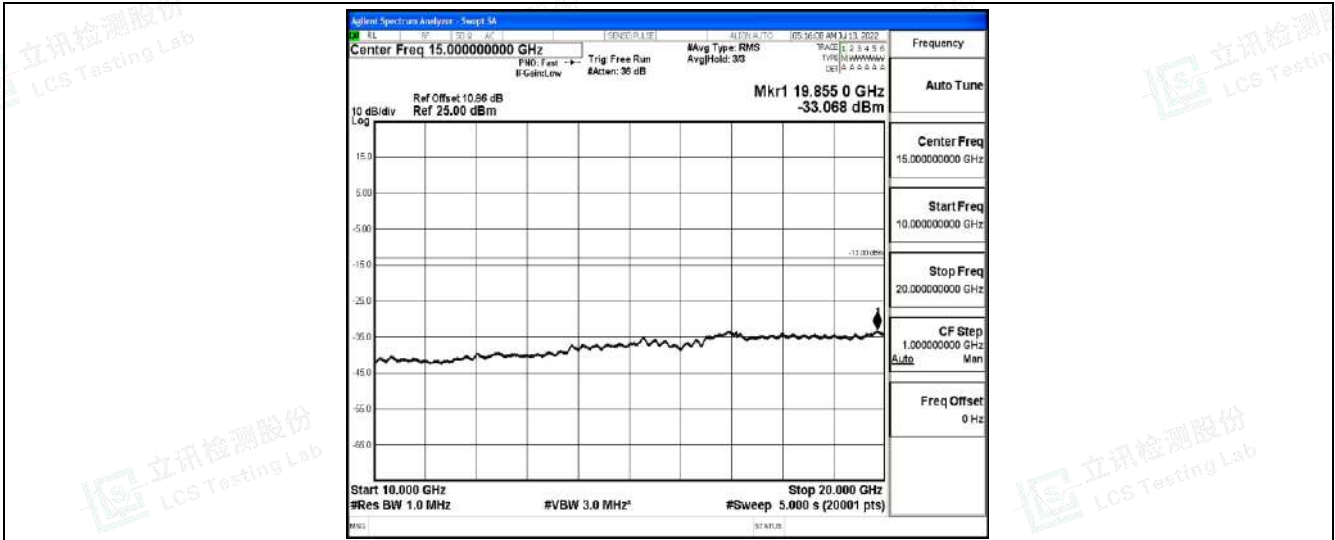

Band4-15MHz-QPSK-20325-1RB#0-Range5:10000~20000MHz

Band4-15MHz-16QAM-20025-1RB#0-Range1:0.009~0.15MHz