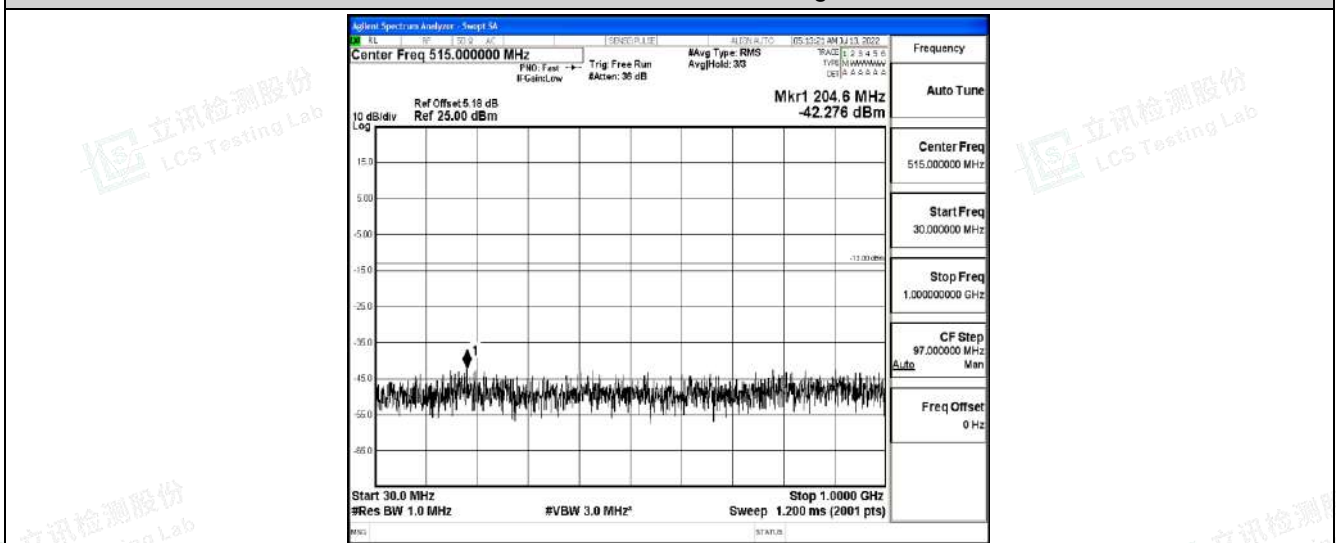

Band4-15MHz-16QAM-20025-1RB#0-Range4:1000~10000MHz

Band4-15MHz-16QAM-20025-1RB#0-Range5:10000~20000MHz

Band4-15MHz-16QAM-20175-1RB#0-Range1:0.009~0.15MHz

Band4-15MHz-16QAM-20175-1RB#0-Range2:0.15~30MHz

Band4-15MHz-16QAM-20175-1RB#0-Range3:30~1000MHz