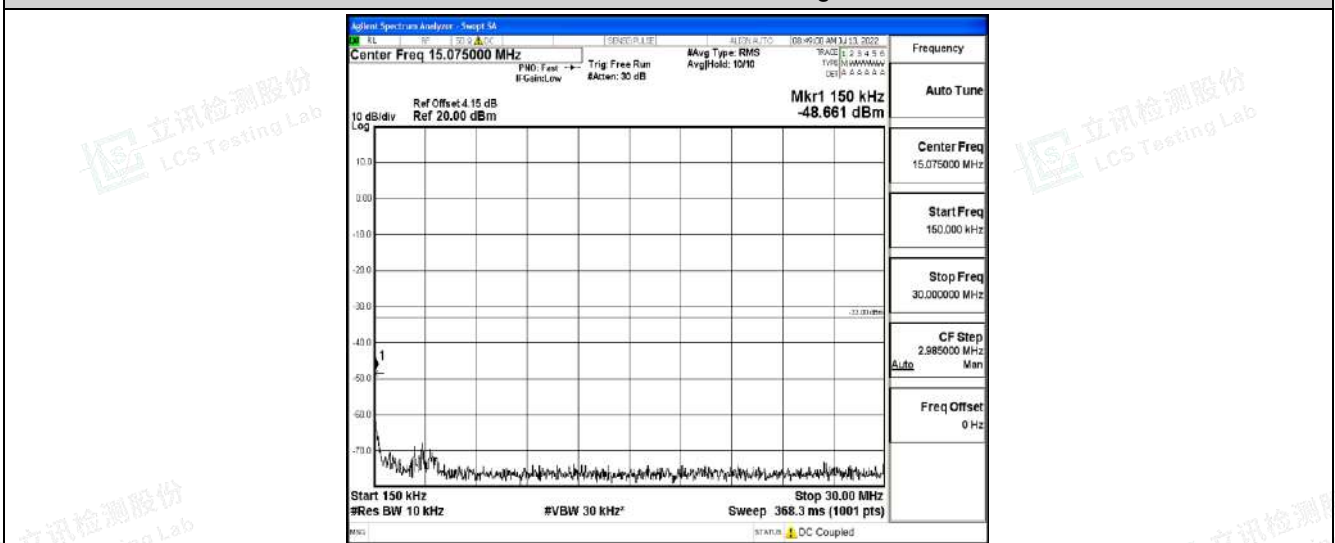

Band4-20MHz-16QAM-20050-1RB#0-Range2:0.15~30MHz

Band4-20MHz-16QAM-20050-1RB#0-Range3:30~1000MHz

Shenzhen LCS Compliance Testing Laboratory Ltd.
Add: 101, 201 Bldg A & 301 Bldg C, Juji Industrial Park Yabianxueziwei, Shajing Street, Baoan District, Shenzhen, 518000, China
Tel: +(86) 0755-82591330 | E-mail: webmaster@lcs-cert.com | Web: www.lcs-cert.com
Scan code to check authenticity