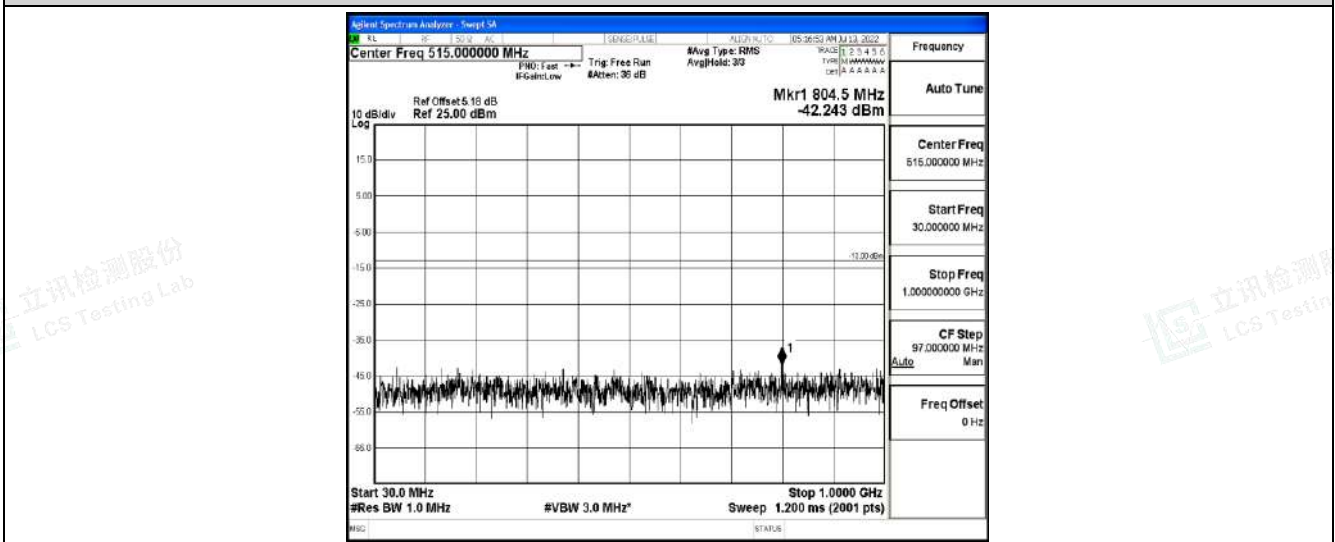

Band4-15MHz-16QAM-20175-1RB#0-Range5:10000~20000MHz

Band4-15MHz-16QAM-20325-1RB#0-Range1:0.009~0.15MHz

Band4-15MHz-16QAM-20325-1RB#0-Range2:0.15~30MHz

Band4-15MHz-16QAM-20325-1RB#0-Range3:30~1000MHz

Band4-15MHz-16QAM-20325-1RB#0-Range4:1000~10000MHz