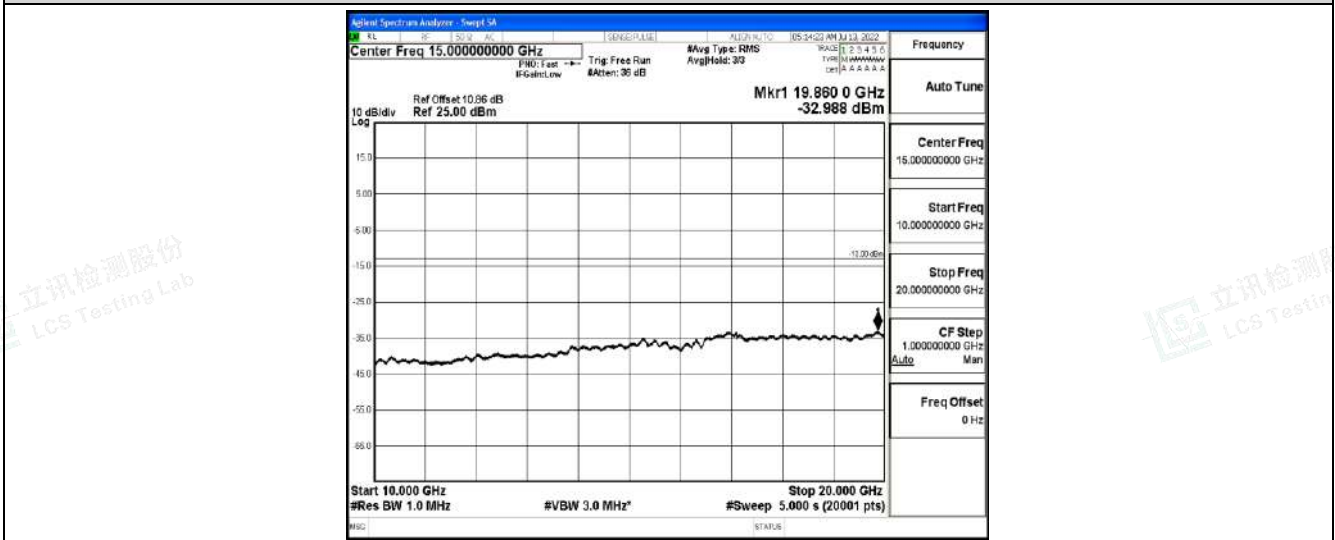

Band4-15MHz-16QAM-20175-1RB#0-Range5:10000~20000MHz

Band4-15MHz-16QAM-20325-1RB#0-Range1:0.009~0.15MHz