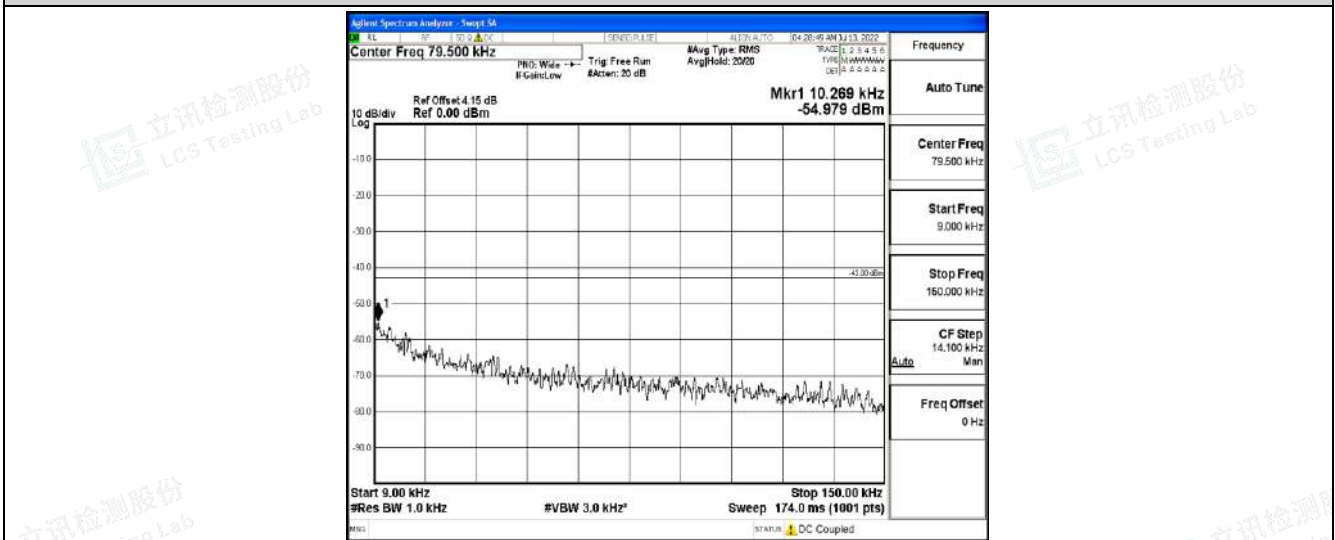

Band4-5MHz-16QAM-20375-1RB#0-Range1:0.009~0.15MHz

Band4-5MHz-16QAM-20375-1RB#0-Range2:0.15~30MHz