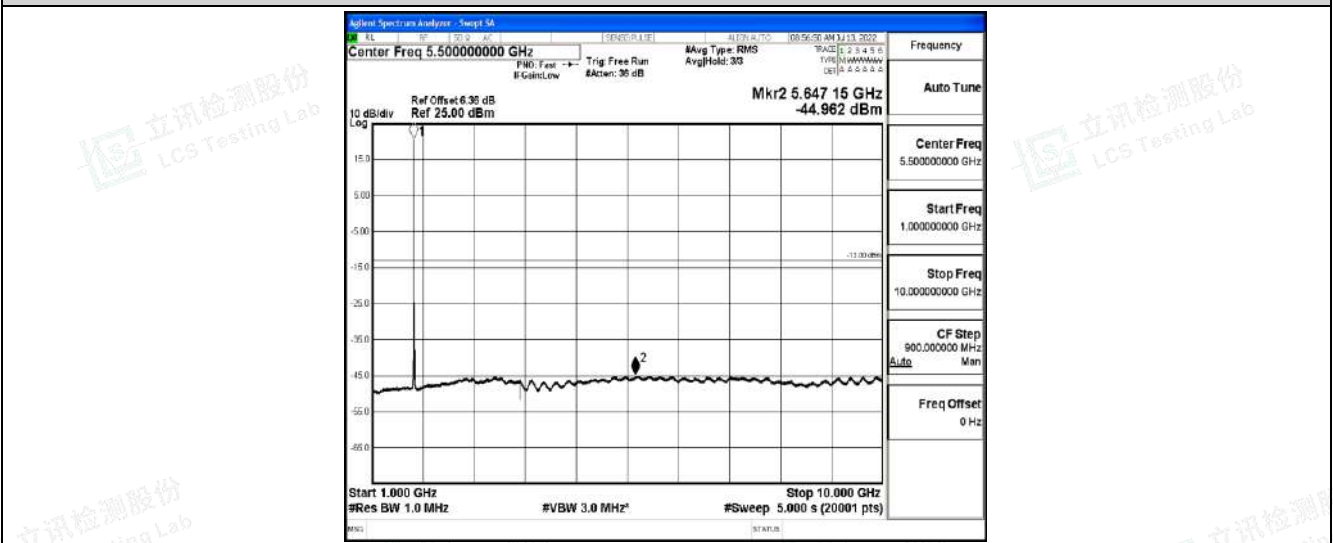

Band4-20MHz-16QAM-20300-1RB#0-Range2:0.15~30MHz

Band4-20MHz-16QAM-20300-1RB#0-Range3:30~1000MHz

Band4-20MHz-16QAM-20300-1RB#0-Range4:1000~10000MHz

Band4-20MHz-16QAM-20300-1RB#0-Range5:10000~20000MHz

Shenzhen LCS Compliance Testing Laboratory Ltd.
 Add: 101, 201 Bldg A & 301 Bldg C, Juji Industrial Park Yabianxueziwei, Shajing Street, Baoan District, Shenzhen, 518000, China
 Tel: +(86) 0755-82591330 | E-mail: webmaster@lcs-cert.com | Web: www.lcs-cert.com
 Scan code to check authenticity