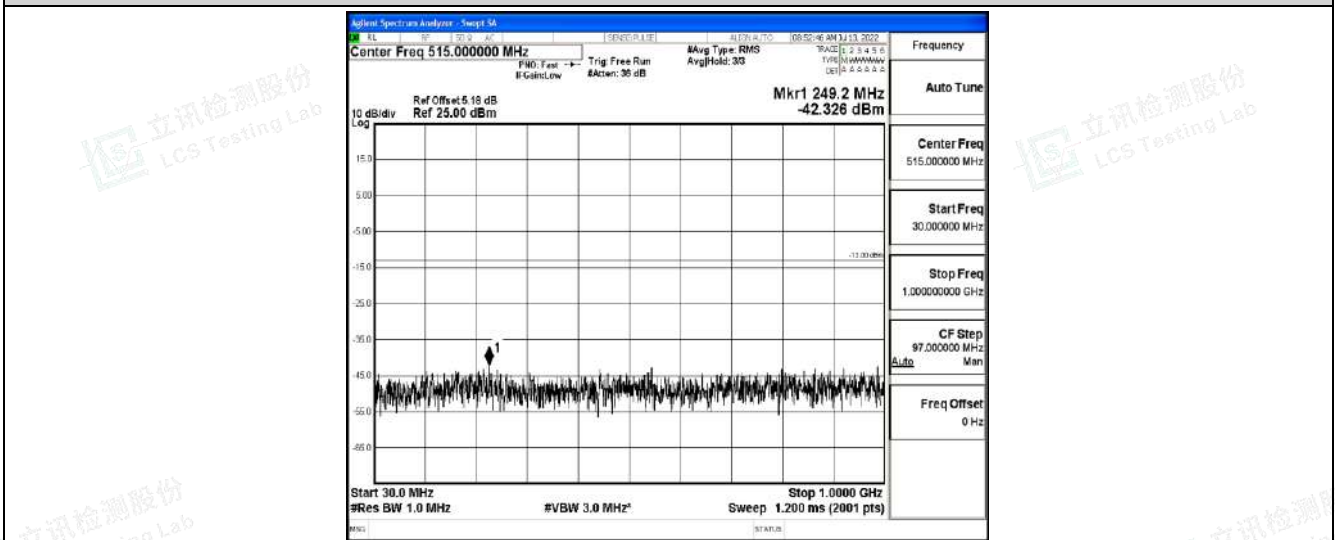

Band4-20MHz-16QAM-20175-1RB#0-Range3:30~1000MHz

Band4-20MHz-16QAM-20175-1RB#0-Range4:1000~10000MHz