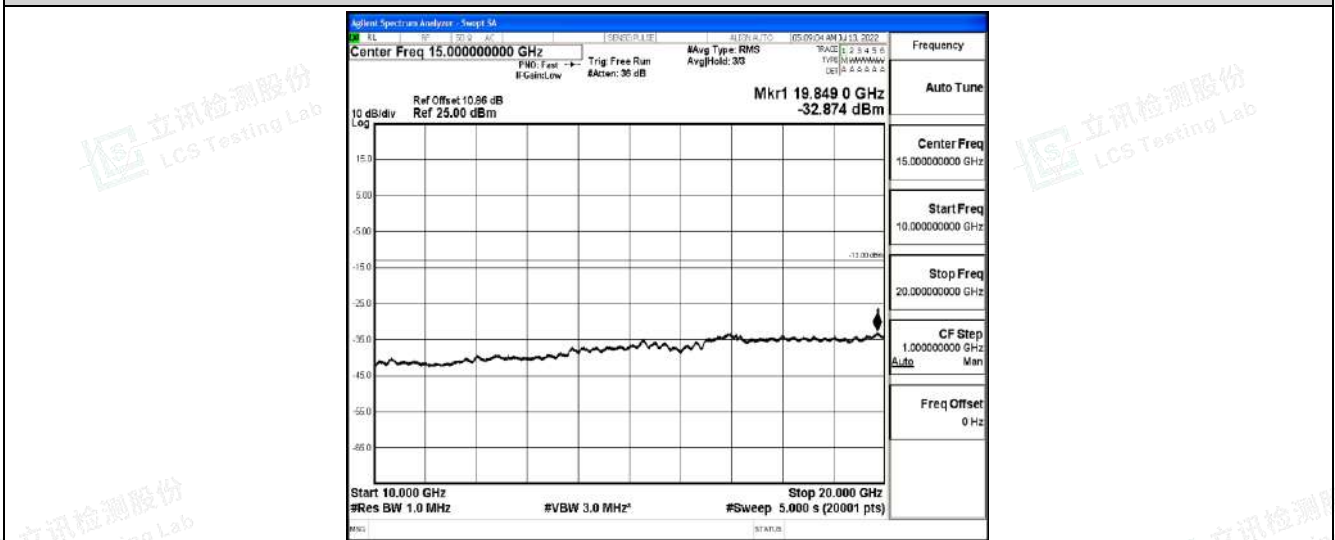

Band4-15MHz-QPSK-2025-1RB#0-Range5:10000~20000MHz

Band4-15MHz-QPSK-20175-1RB#0-Range1:0.009~0.15MHz