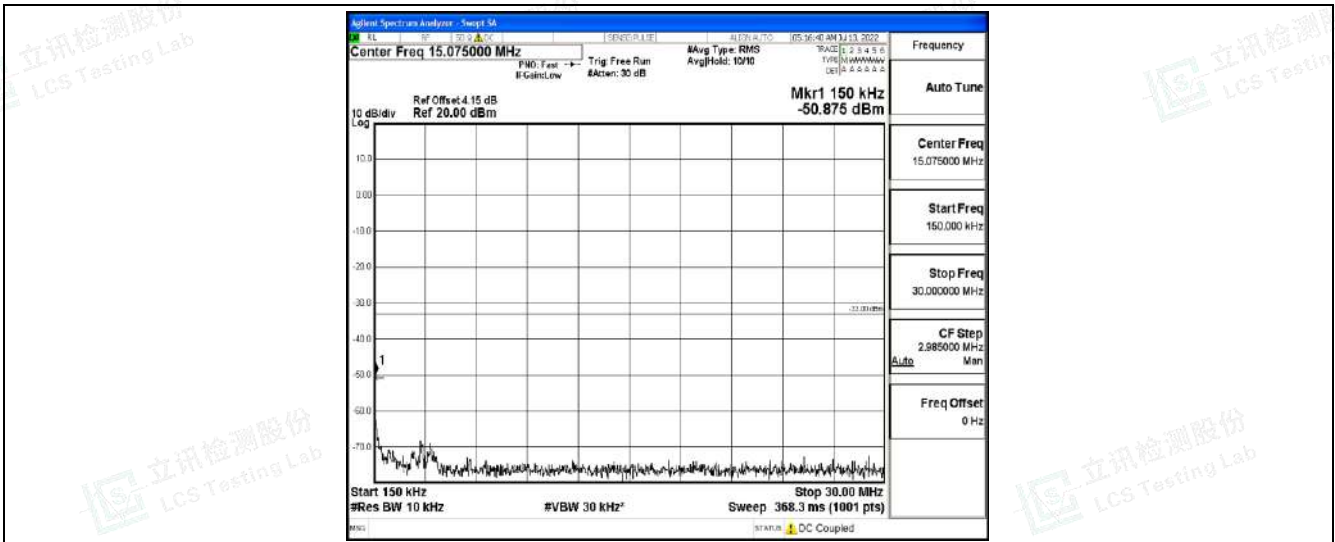

Band4-15MHz-16QAM-20175-1RB#0-Range5:10000~20000MHz

Band4-15MHz-16QAM-20325-1RB#0-Range1:0.009~0.15MHz

Band4-15MHz-16QAM-20325-1RB#0-Range2:0.15~30MHz

Band4-15MHz-16QAM-20325-1RB#0-Range3:30~1000MHz

Band4-15MHz-16QAM-20325-1RB#0-Range4:1000~10000MHz