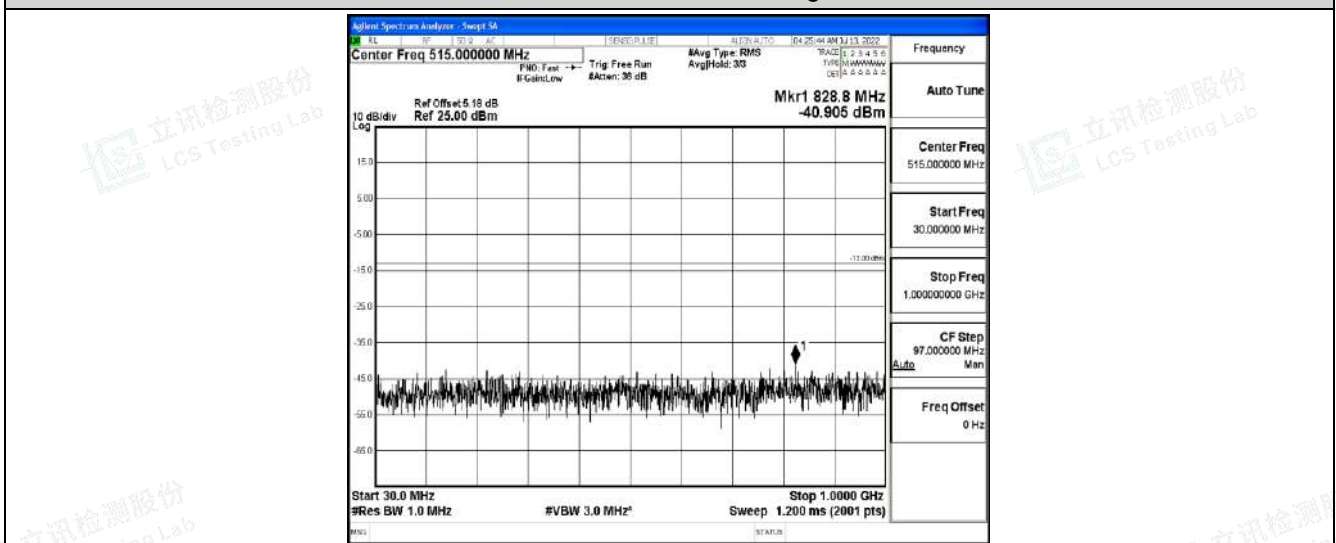

Band4-5MHz-16QAM-20175-1RB#0-Range1:0.009~0.15MHz

Band4-5MHz-16QAM-20175-1RB#0-Range2:0.15~30MHz

Band4-5MHz-16QAM-20175-1RB#0-Range3:30~1000MHz

Band4-5MHz-16QAM-20175-1RB#0-Range4:1000~10000MHz

Band4-5MHz-16QAM-20175-1RB#0-Range5:10000~20000MHz