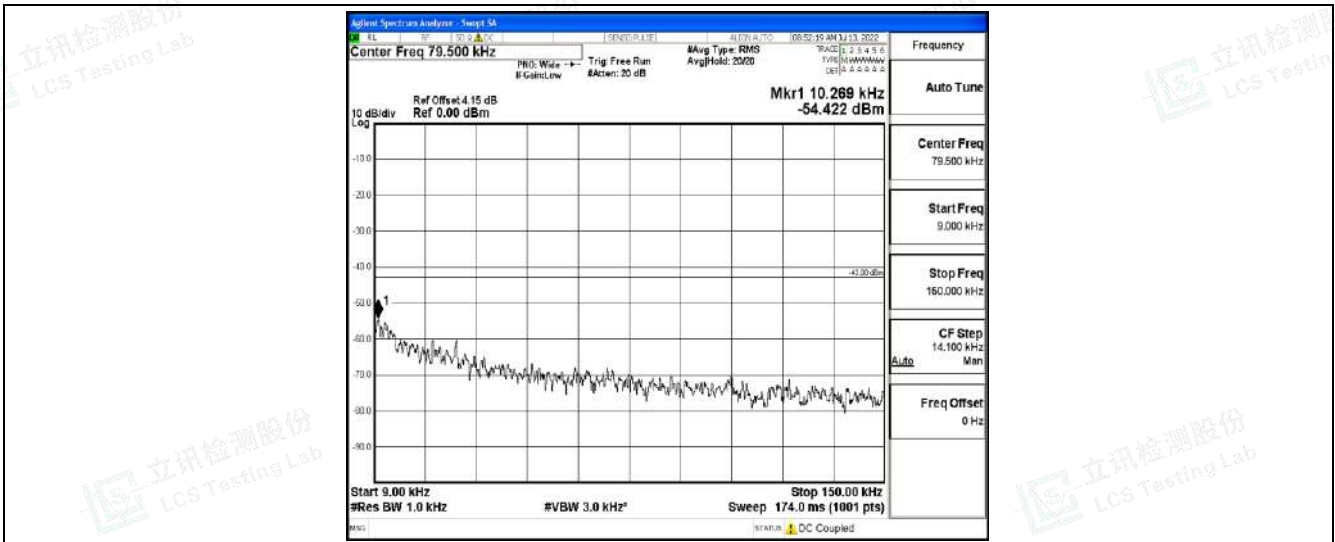

Band4-20MHz-16QAM-20050-1RB#0-Range4:1000~10000MHz

Band4-20MHz-16QAM-20050-1RB#0-Range5:10000~20000MHz

Band4-20MHz-16QAM-20175-1RB#0-Range1:0.009~0.15MHz

Shenzhen LCS Compliance Testing Laboratory Ltd.
 Add: 101, 201 Bldg A & 301 Bldg C, Juji Industrial Park Yabianxueziwei, Shajing Street, Baoan District, Shenzhen, 518000, China
 Tel: +(86) 0755-82591330 | E-mail: webmaster@lcs-cert.com | Web: www.lcs-cert.com
 Scan code to check authenticity