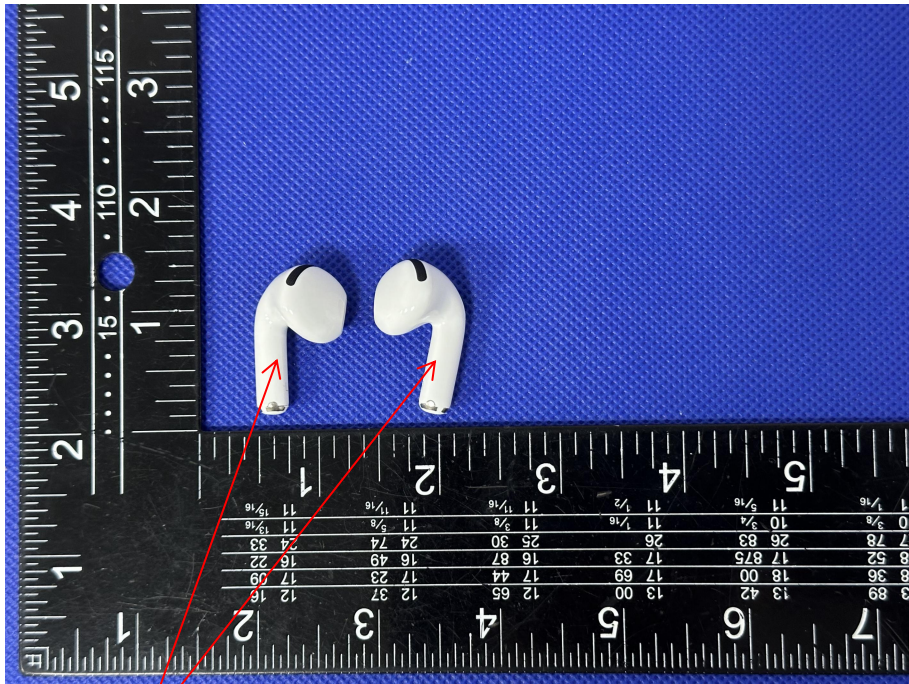

Label and Label Location

FCC ID: 2BF2R-A12PRO

L*W: 10mm*5mm

label and White font