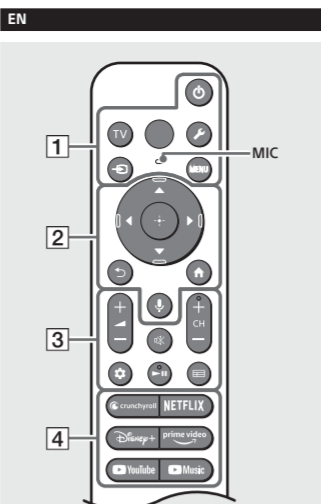

1. **(Power)**
   TV: Display TV channel list or switch to input.
   ⬅️ (Quick settings): Display Quick Settings.
   ➡️ (Input): Display and select the input source, etc.
   MENU (Control menu): Display the Control menu.
2. ➡️ ⬅️ ⏮️ ⏭️ / ⏪ / ⏩: On screen menu navigation and selection.
   ⬅️ (Back)
   ⬆️ (Home)
   🗉 (Google Assistant / Microphone): Use Google Assistant**.
3. ➡️ ⬅️ ⏮️ ⏭️ / ⏪ / ⏩ (-Volume)
   📴 (Mute)**
   ⏮️ ⏭️ / CH + / - (-Channel)
   📊 (Dashboard): Display Dashboard.
4. 📺 (Guide): Display the digital program guide by TV or Cable/Satellite box**.

About Manuals

*1 (Approx. / Environ / Aprox.)

*1 (Approx. / Environ / Aprox.)

*1 (Approx. / Environ / Aprox.)