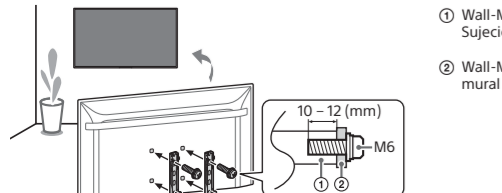

1. **(Power)**
   TV: Display TV channel list or switch to input.
   ⬅️ (Quick settings): Display Quick Settings.
   ➡️ (Input): Display and select the input source, etc.
   MENU (Control menu): Display the Control menu.
2. ➡️ ⬅️ ⏮️ ⏭️ / ⏪ / ⏩: On screen menu navigation and selection.
   ⬅️ (Back)
   ⬆️ (Home)
   🗉 (Google Assistant / Microphone): Use Google Assistant**.
3. ➡️ ⬅️ ⏮️ ⏭️ / ⏪ / ⏩ (-Volume)
   📴 (Mute)**
   ⏮️ ⏭️ / CH + / - (-Channel)
   📊 (Dashboard): Display Dashboard.
4. 📺 (Guide): Display the digital program guide by TV or Cable/Satellite box**.

About Manuals

*1 (Approx. / Environ / Aprox.)