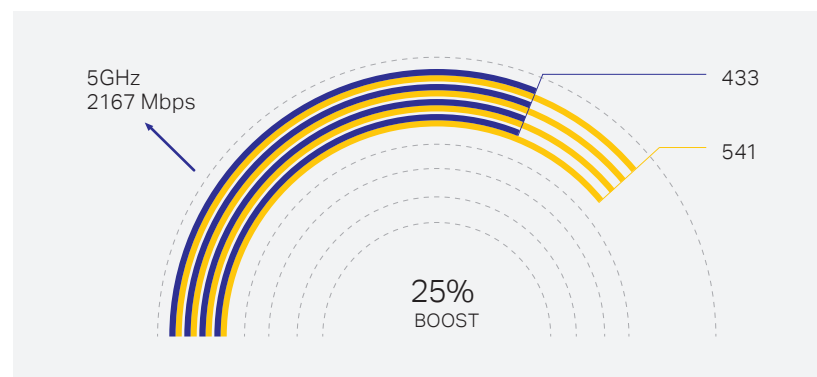

AC2800 WLAN MU-MIMO Telophony DSL Router

Archer VR2800v

- AC2800 Dual-Band Wi-Fi - Two separate Wi-Fi bands combine for speeds of up to 2767 Mbps: 600 Mbps (2.4GHz) and 2167 Mbps (5GHz)
- MU-MIMO Technology - Simultaneously transfers data to multiple devices for 4x faster performance
- NitroQAM™ - Boosts speeds on all Wi-Fi bands by 25% to significantly improve performance
- Super VDSL - The Latest Super VDSL (VDSL2 Profile 35b) technology delivers internet speeds of up to 350 Mbps, and the G.Vector and RNC technology ensure more stable data transmission
- HD Quality Telephony - Supports up to six digital handsets with an integrated DECT base, as well as two analog telephones or fax machines, and integrated 540 minutes voice mail

▶ **MU-MIMO for Faster Connections to Every Device**

When multiple devices are connected to the router, each needs to wait its turn before receiving more data, leading to slower network and internet speeds. MU-MIMO technology serves up to four devices at once, reducing wait time, increasing Wi-Fi throughput for every device and boosting the efficiency of each stream.