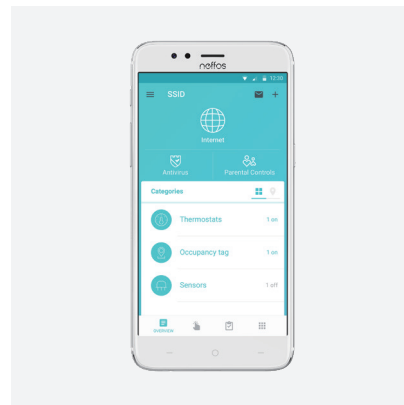

▶ Smart Home Hub

Whole-home Wi-Fi, Bluetooth and ZigBee are supported. Deco provides full integration with Amazon Alexa, Google Assistant and IFTTT.