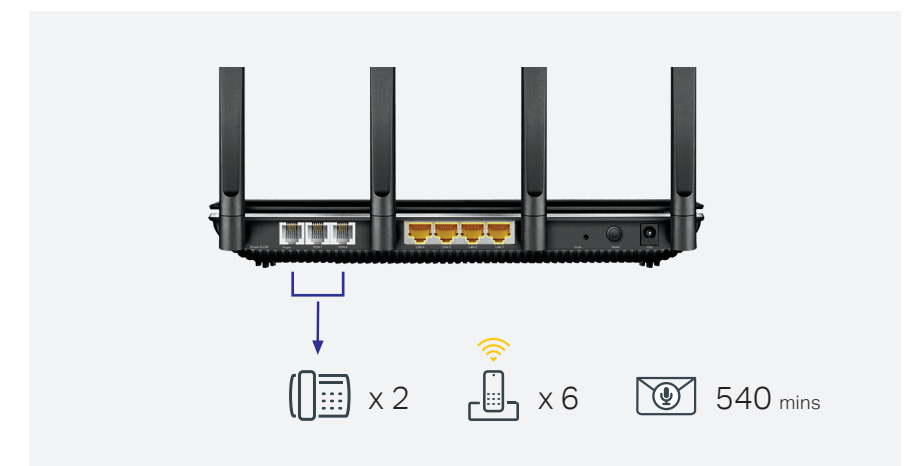

The Archer VR2800v supports the new Super VDSL 35b to reach internet speeds of up to 350 Mbps.

▶ **VoIP Function**

The Archer VR2800v can be connected with up to six cordless DECT and two analog devices at once. You can also make calls without DECT telephone via the fixed network with the tpPhone app.