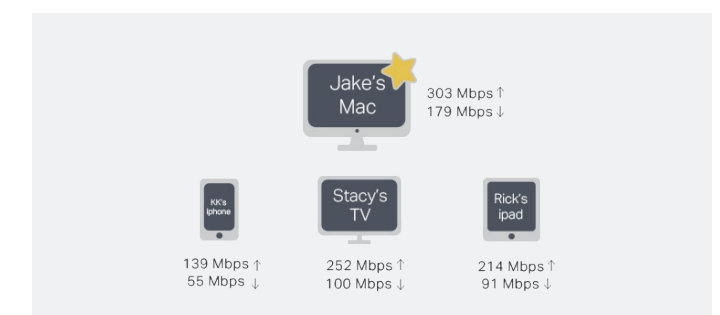

Protect What Matters Most

HomeCare™

▶ **Powerful Parental Controls**

Simple, intuitive parental controls make it easy to keep your children safe while they're online.

Easily create a profile for each family member, block inappropriate content and set online time allowances. Assign devices to profiles so rules extend to all the devices of each family member.

▶ **Adaptive Antivirus**

To stay protected against the constantly changing landscape of online threats, you need a security solution just as dynamic. HomeCare provides malicious content filtering and intrusion prevention for your home network, as well as a quarantine for infected devices. An active database protects every connected device from more than five billion threats. Keep your devices and personal information protected from unwanted access with HomeCare.

Malicious Site Blocking

When new malicious URLs go live, HomeCare blocks them within 15 minutes, protecting you and your family by automatically preventing access.

Intrusion Prevention System

HomeCare protects your Wi-Fi devices, such as routers, computers, smartphones, Wi-Fi cameras and smart locks, from more than 100,000 new threats each day with an active Intrusion Prevention System.

Infected Device Quarantine

HomeCare automatically quarantines infected devices it detects on your network, keeping your personal information safe and preventing the spread of viruses to other devices.

▶ **Customizable QoS**

With QoS, you can assign bandwidth to the devices you use most, keeping them running at their best. Simple controls let you prioritize bandwidth for streaming, gaming, surfing or video chatting.

Application Priority