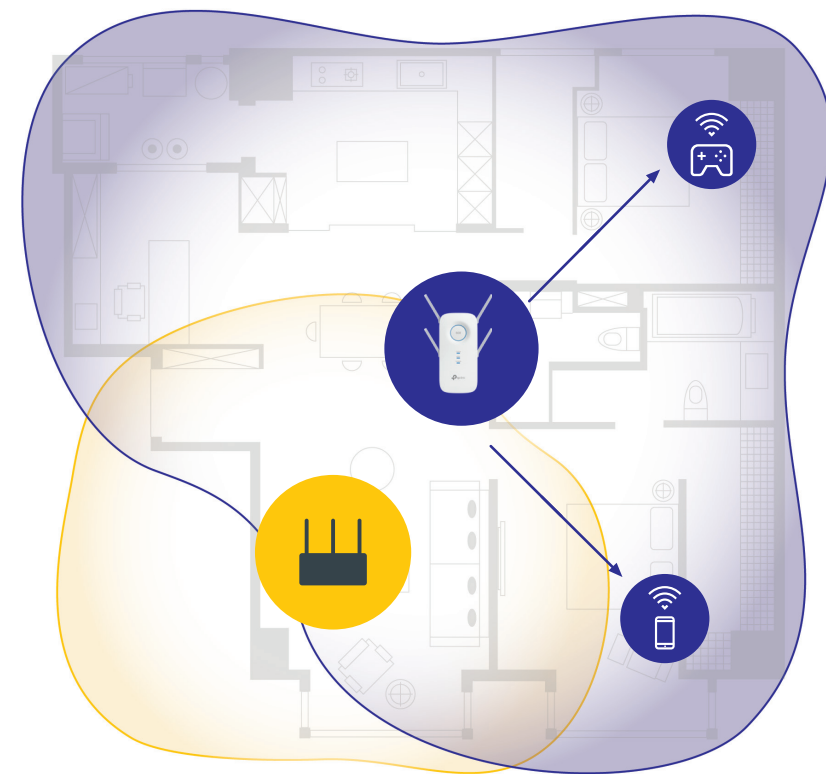

▶ Blazing-Fast Dual-Band Wi-Fi Extension

With four external and dual-band antennas, the RE650 establishes a stable wireless connection to any Wi-Fi router and boosts the network's coverage of up to 14,000 square feet / 1,300 square meters*. The 880MHz dual-core processor provides maximum Wi-Fi performance, keeping your smartphones and tablets connected as you move throughout your home.

Beamforming technology detects the location of devices and concentrates Wi-Fi towards them for stronger connections.

▶ More Connections and Faster for Everyone

MU-MIMO technology allows the RE650 to serve up to four devices at once, reducing waiting time and greatly increasing Wi-Fi throughput for every device. With MU-MIMO, the RE650 runs up to 4x faster than traditional AC range extenders.

A: Traditional RE sends data to one device at a time
B: MU-MIMO RE650 simultaneously sends data to multiple devices