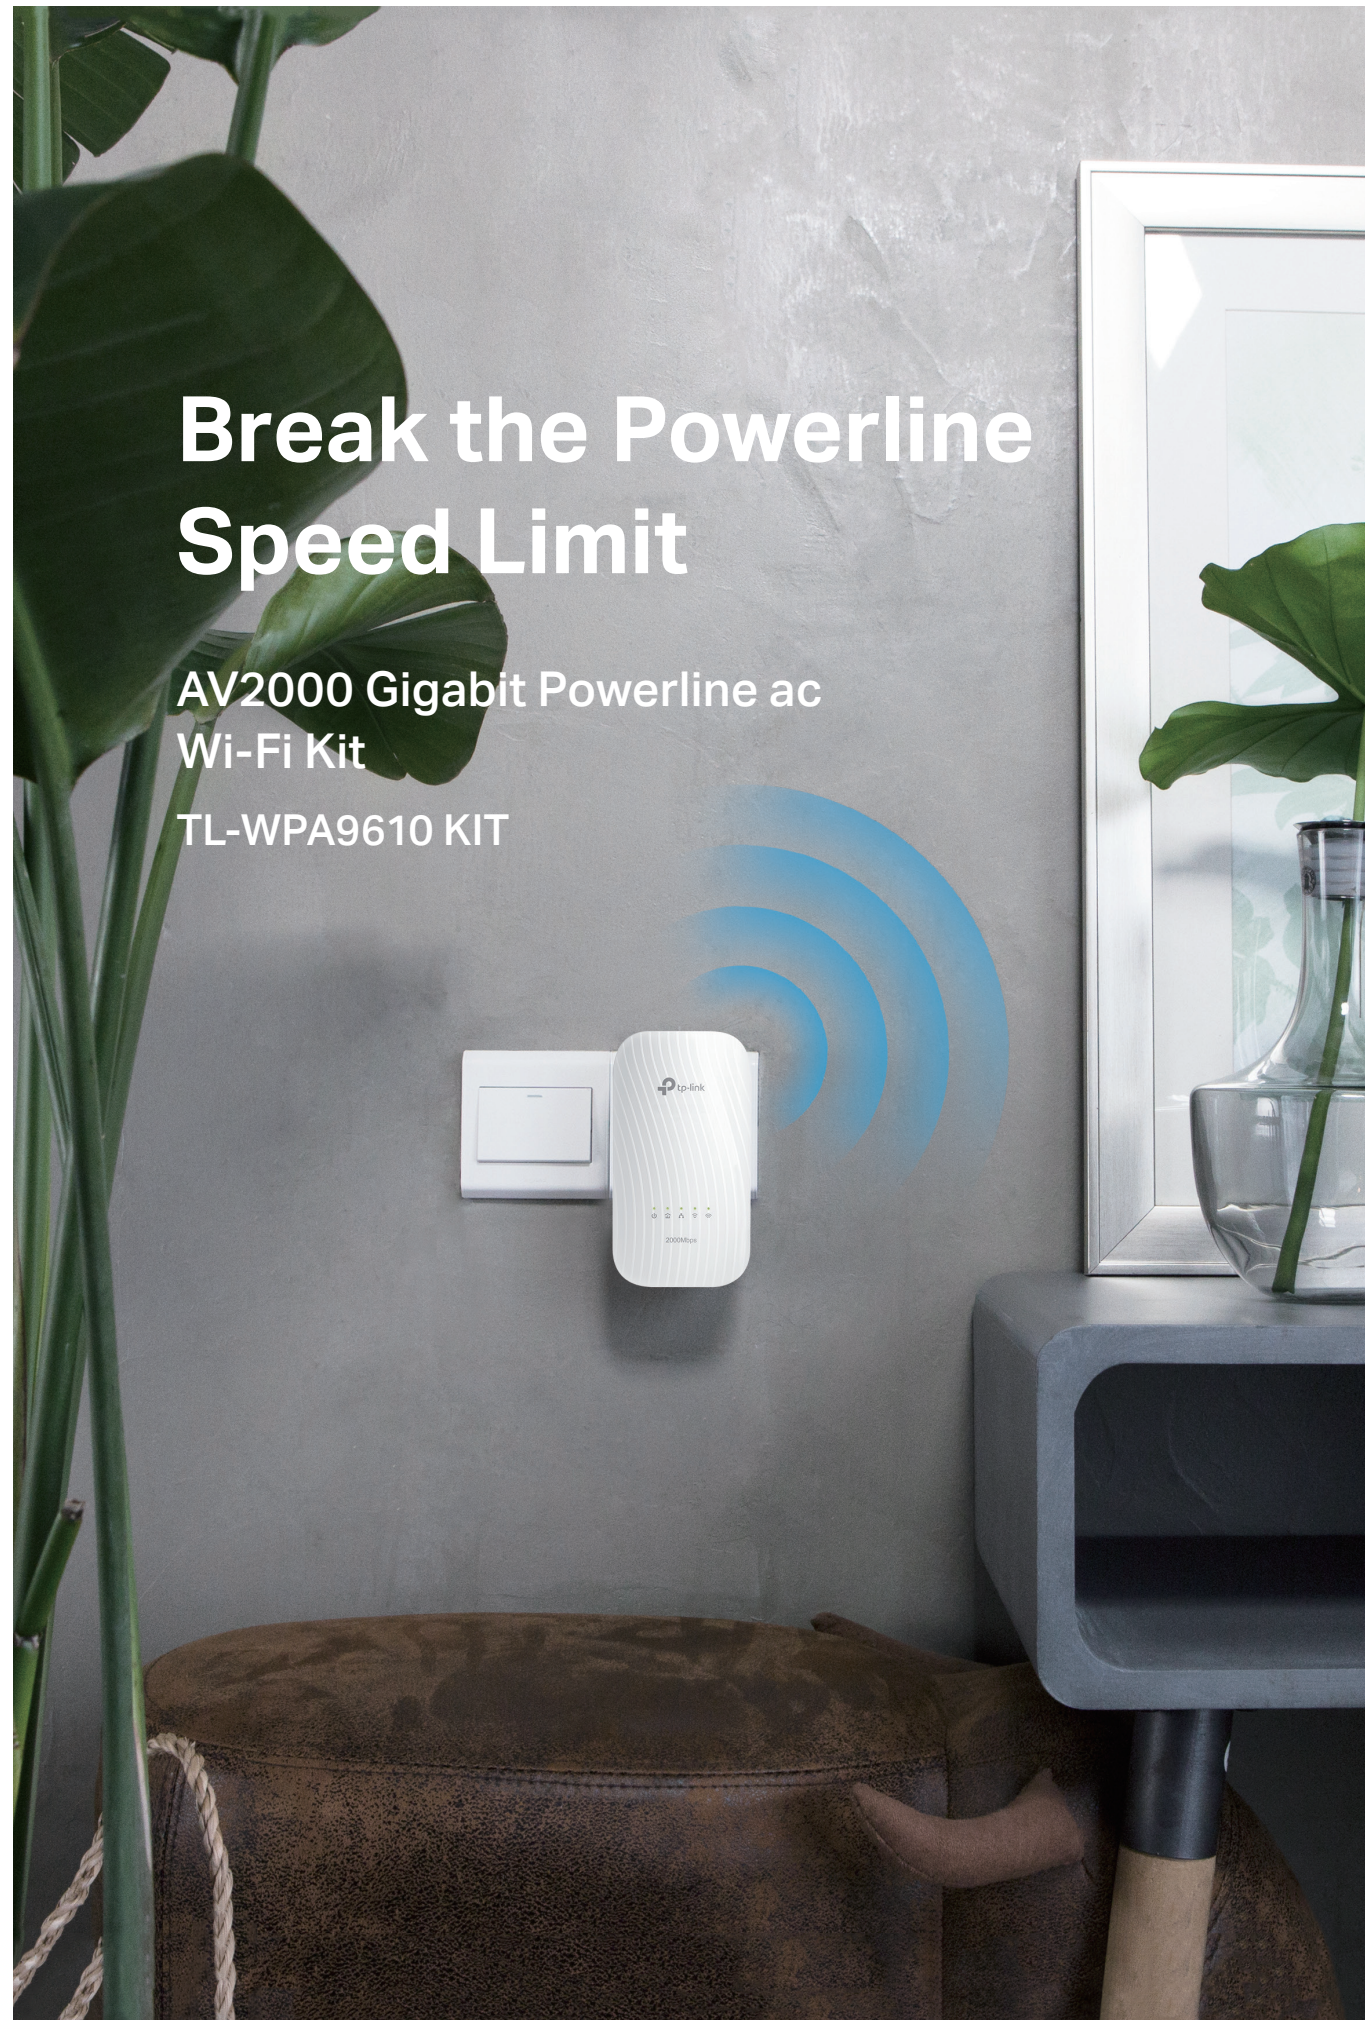

Break the Powerline Speed Limit

AV2000 Gigabit Powerline ac Wi-Fi Kit
TL-WPA9610 KIT

AV2000 Gigabit Powerline ac Wi-Fi Kit

TL-WPA9610 KIT

- AV2000 Powerline Speed - Meets the demand for bandwidth-intensive activities with the latest, fastest powerline transfer rate
- AC1200 Dual-Band Wi-Fi - Delivers combined speeds of up to 1200 Mbps, delivering a fast and seamless wireless network to all your smartphones, tablets and computers
- Wi-Fi Auto-Sync - Instantly configures additional extenders to your powerline network by uniformly syncing settings such as SSID, password, Wi-Fi Schedule and LED Schedule across all network devices
- Plug, Pair and Play - Allows setup of your powerline network in minutes, so you can enjoy fast, seamless wired and wireless connections right away
- Easy Management - Gives you easy control of your network through a powerful web interface, the user-friendly tpPLC utility and the intuitive tpPLC mobile app

▶ Faster than faster over the Powerline

The latest HomePlug AV2 technology delivers speeds of up to 2000 Mbps over Powerline, preventing losing speed during transfers. Through the Gigabit Ethernet port, experience internet as though you were directly connected to your router.