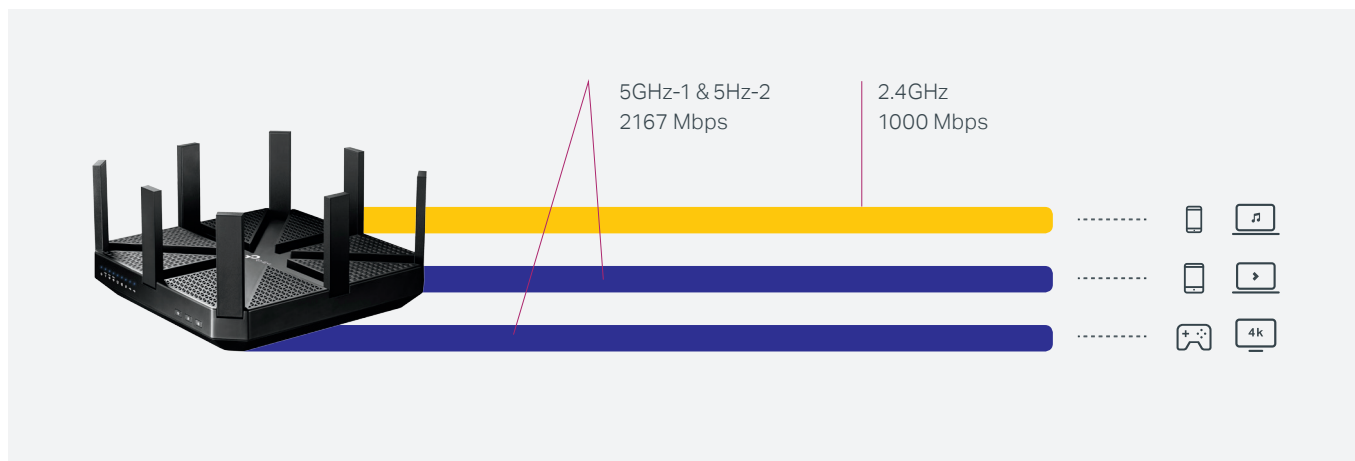

AC5400 Wireless Tri-Band MU-MIMO Gigabit Router

Archer C5400

- AC5400 Tri-Band Wi-Fi - Three separate Wi-Fi bands combine for speeds of up to 5334 Mbps: 1000 Mbps (2.4GHz) and 2167 Mbps x 2 (5GHz)
- MU-MIMO Technology - Simultaneously transfers data to multiple devices for 4x faster performance
- NitroQAM™ - Boosts speeds on all Wi-Fi bands by 25% to significantly improve performance
- CPU - An ultra-fast 1.4GHz dual-core processor and 3 co-processors make for smooth streaming and gaming
- Airtime Fairness - Assigns each device the same amount of time to exchange data, getting more from your high-speed devices and improving network efficiency

Tri-Band with Smart Connect for More Devices

Archer C5400 delivers combined Tri-Band Wi-Fi speeds of up to 5334 Mbps, letting you dedicate an entire band to gaming without slowing down your network. Smart Connect helps devices run even faster by assigning them to the best available channel to balance network demands.

- 5GHz-1 & 5GHz-2
  2167 Mbps each
  Gaming and 4K streaming on consoles, performance PCs and smart TVs
- 2.4GHz
  1000 Mbps
  Shopping online, streaming music, and browsing on laptops, tablets and smartphones.

MU-MIMO for 4x Faster Connections

MU-MIMO technology serves up to four devices at once, which reduces waiting time, and provides Wi-Fi that's 4x faster than previous routers which serve one device at a time.

A: Traditional Router sends data to one device at a time
B: MU-MIMO Router simultaneously sends data to multiple devices

NitroQAM™ and 4-Stream Support Maximum Wi-Fi Speed

NitroQAM™ (1024-QAM) raises the Wi-Fi speed limit, increasing the maximum Wi-Fi speeds on all bands by 25%.

■ Archer C5400 ■ Previous Gen