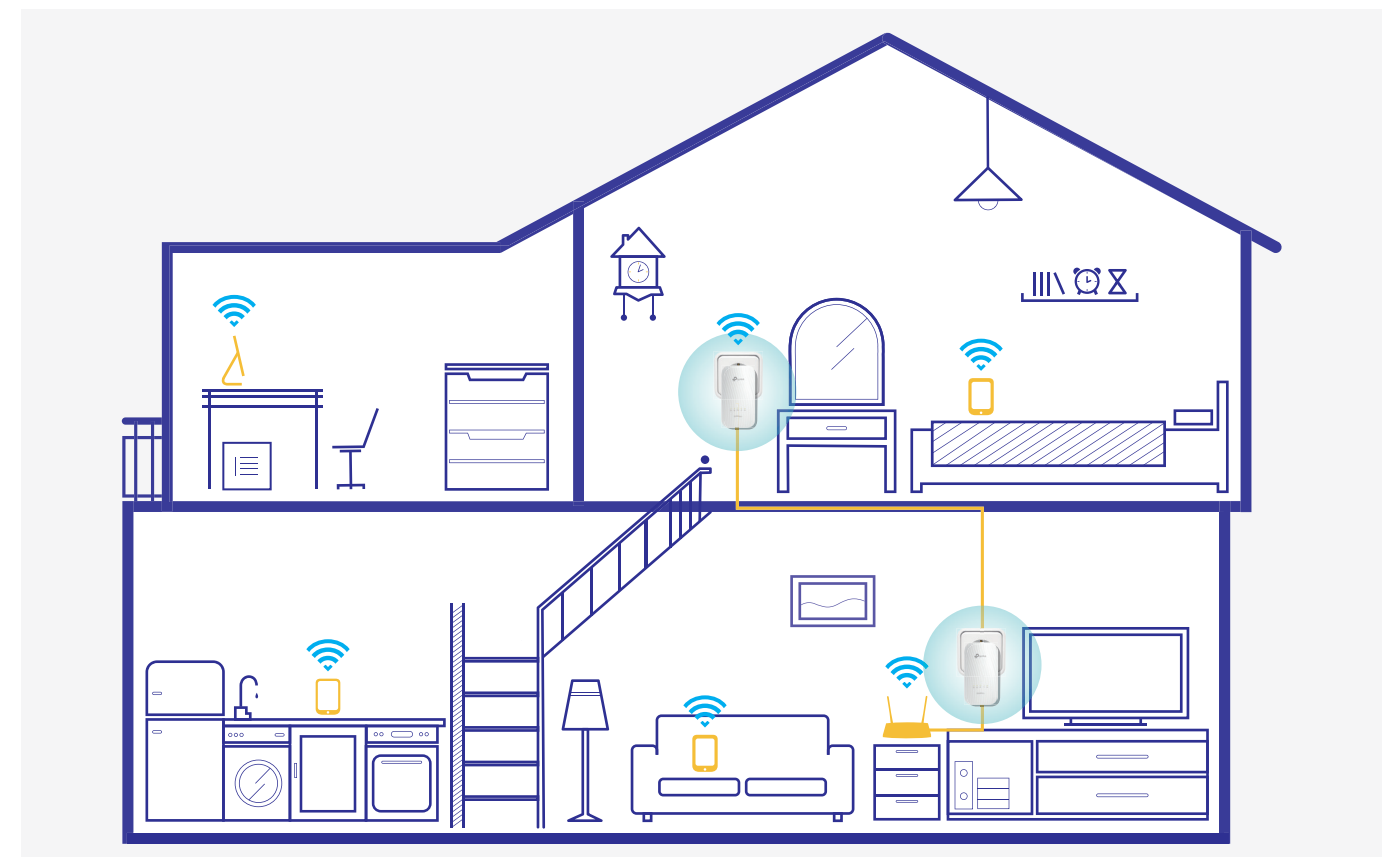

▶ Plug, Pair and Play

Ditch the complicated setup process for good. With TP-Link powerline adapters, all it takes is three steps to get online. First, connect your TL-PA9020 to the router. Then, plug in the TL-WPA9610 wherever you need extra coverage. Finally, press the "Pair" button on each adapter.