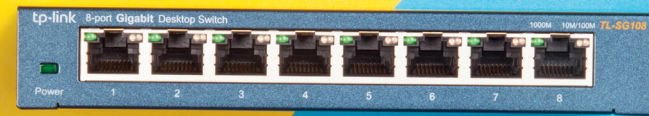

SOHO Switch

Connect multiple devices directly to your router using TP-Link's user-friendly SOHO switches. With easy plug-and-play setup, you're able to reduce network congestion and optimize signal speed.

// TL-SG108

8-Port 10/100/1000Mbps Desktop Switch TL-SG108

- Ports - Eight 10/100/1000 Mbps Auto-Negotiation RJ45 ports, supporting Auto MDI/MDIX
- Power Saving - Innovative Green Ethernet Technology saves the power up to 82%
- Flow Control - IEEE 802.3x Flow Control provides reliable data transfer
- Design - Steel housing, desktop or wall-mounting design
- Supports 802.1P/DSCP QoS and IGMP Snooping function
- Plug and play - No configuration needed

Gigabit Switch

8-Port Gigabit Desktop Switch

TL-SG1008D

- Ports - 8 10/100/1000 Mbps Auto-Negotiation RJ45 ports, supporting Auto MDI/MDIX
- Power Saving - Innovative Green Ethernet Technology saves the power up to 80%
- Flow Control - IEEE 802.3x Flow Control provides reliable data transfer
- QoS - Supports QoS (802.1P/DSCP)
- 16KB Jumbo Frame - Improves performance of large data transfers
- External power adapter, plastic case

Fast Ethernet Switch

8-Port 10/100Mbps Desktop Switch

TL-SF1008D

- Ports - Eight 10/100 Mbps Auto-Negotiation RJ45 ports, supporting Auto MDI/MDIX
- Power Saving - Innovative Green Ethernet Technology saves the power up to 60%
- Flow Control - IEEE 802.3x Flow Control provides reliable data transfer
- External power adapter, plastic case

	Gigabit Switches				Fast Ethernet Switches	
Model	TL-SG108	TL-SG105	TL-SG1008D	TL-SG1005D	TL-SF1008D	TL-SF1005D
Description	8-Port 10/100/1000Mbps Desktop Switch	5-Port 10/100/1000Mbps Desktop Switch	8-Port Gigabit Desktop Switch	5-Port Gigabit Desktop Switch	8-Port 10/100Mbps Desktop Switch	5-Port 10/100Mbps Desktop Switch
Ethernet Ports	8 Gigabit ports	5 Gigabit ports	8 Gigabit ports	5 Gigabit ports	8 × 10/100 Mbps ports	5 × 10/100 Mbps ports
Jumbo Frame	16KB	16KB	16KB	16KB	2KB	2KB
IGMP Snooping	•	•				
QoS	•	•	•	•		
Power Saving	•	•	•	•	•	•
Flow Control	•	•	•	•	•	•
External power adapter	•	•	•	•	•	•