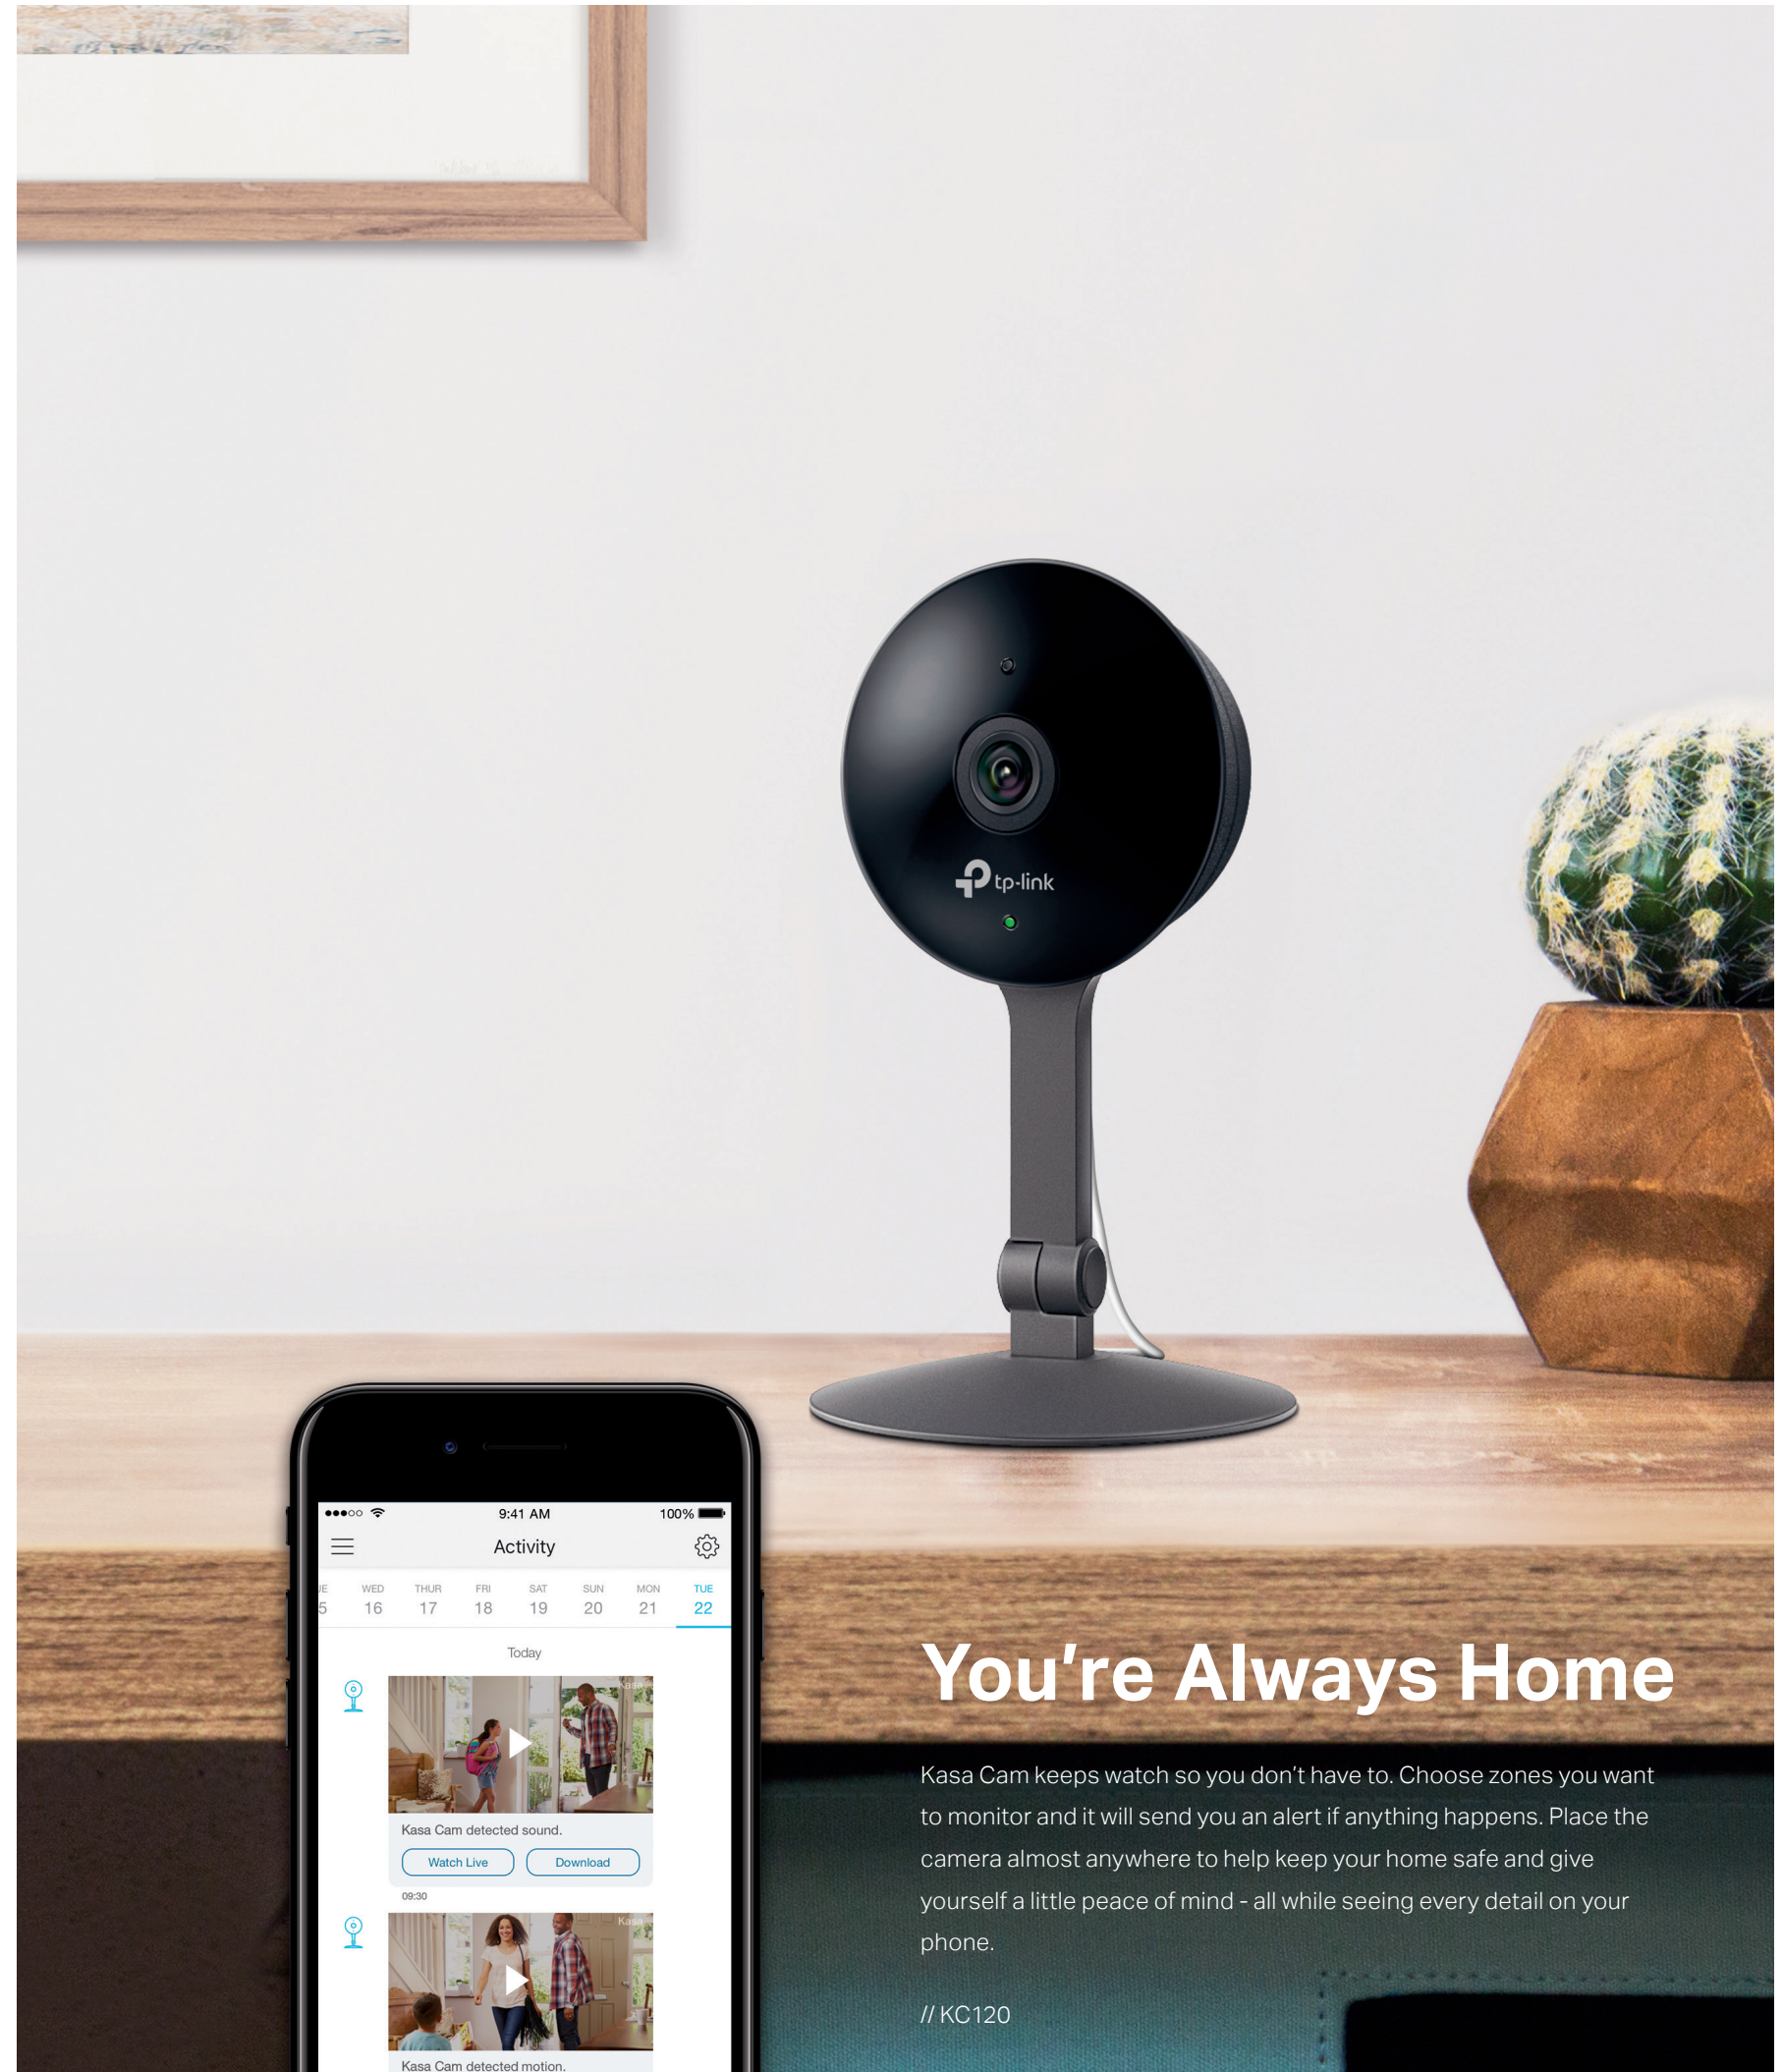

Smart Home Camera

Kasa Cam KC120

- Easily install, configure and control with the Kasa app on iOS® or Android®
- Receive smartphone notifications triggered by audio and motion detection
- Vivid color video in the day and clear monochrome in the dark
- 30fps in FHD resolution (1920 x 1080) for sharp and smooth video picture display
- Prompt two-way audio for instant communication from anywhere

Cloud Camera ▾

HD Pan/Tilt Wi-Fi Camera with Night Vision
NC450

- Easily install, configure and control with the TP-Link tpCamera™ app on iOS® or Android®
- Receive email or smartphone notifications triggered by audio and motion detection
- Vivid color video in the day and clear monochrome in the dark
- Pan & Tilt to see up to 360 degrees horizontally and 150 degrees vertically for a better view
- 30fps in HD resolution (1280 x 720) for sharp and smooth video picture display
- Prompt two-way audio for instant communication from afar
- Supports Micro SD card for additional local storage of up to 128GB

You're Always Home

Kasa Cam keeps watch so you don't have to. Choose zones you want to monitor and it will send you an alert if anything happens. Place the camera almost anywhere to help keep your home safe and give yourself a little peace of mind - all while seeing every detail on your phone.