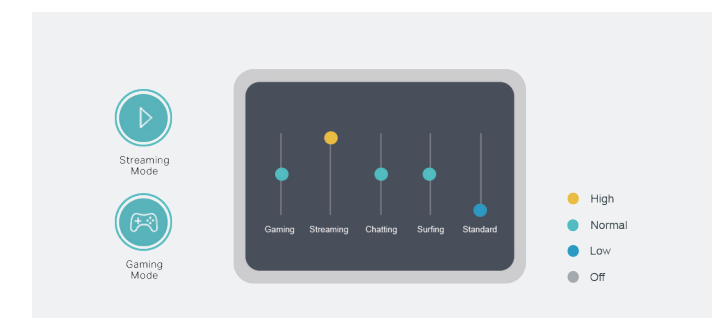

Protect What Matters Most

HomeCare™

▶ **Powerful Parental Controls**

Simple, intuitive parental controls make it easy to keep your children safe while they're online.

Easily create a profile for each family member, block inappropriate content and set online time allowances. Assign devices to profiles so rules extend to all the devices of each family member.

▶ **Adaptive Antivirus**

To stay protected against the constantly changing landscape of online threats, you need a security solution just as dynamic. HomeCare provides malicious content filtering and intrusion prevention for your home network, as well as a quarantine for infected devices. An active database protects every connected device from more than five billion threats. Keep your devices and personal information protected from unwanted access with HomeCare.

Malicious Site Blocking

When new malicious URLs go live, HomeCare blocks them within 15 minutes, protecting you and your family by automatically preventing access.

Intrusion Prevention System

HomeCare protects your Wi-Fi devices, such as routers, computers, smartphones, Wi-Fi cameras and smart locks, from more than 100,000 new threats each day with an active Intrusion Prevention System.

Infected Device Quarantine

HomeCare automatically quarantines infected devices it detects on your network, keeping your personal information safe and preventing the spread of viruses to other devices.

▶ **Customizable QoS**

With QoS, you can assign bandwidth to the devices you use most, keeping them running at their best. Simple controls let you prioritize bandwidth for streaming, gaming, surfing or video chatting.

Application Priority