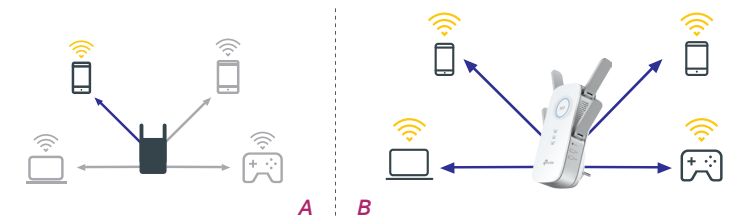

▶ More Connections and Faster for Everyone

MU-MIMO technology allows the RE650 to serve up to four devices at once, reducing waiting time and greatly increasing Wi-Fi throughput for every device. With MU-MIMO, the RE650 runs up to 4x faster than traditional AC range extenders.

A: Traditional RE sends data to one device at a time
B: MU-MIMO RE650 simultaneously sends data to multiple devices