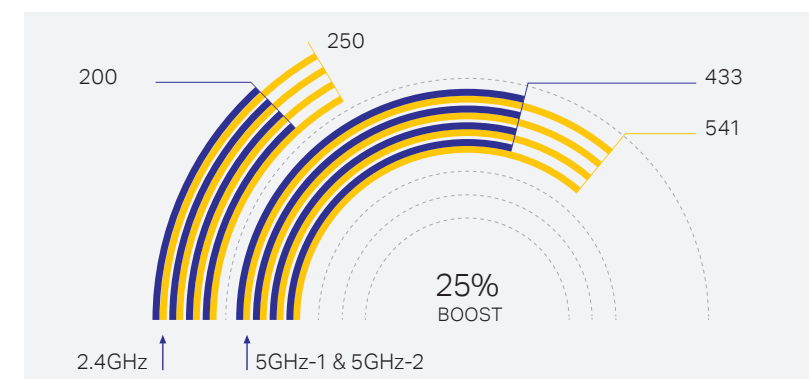

MU-MIMO for 4x Faster Connections

MU-MIMO technology serves up to four devices at once, which reduces waiting time, and provides Wi-Fi that's 4x faster than previous routers which serve one device at a time.

A: Traditional Router sends data to one device at a time
B: MU-MIMO Router simultaneously sends data to multiple devices