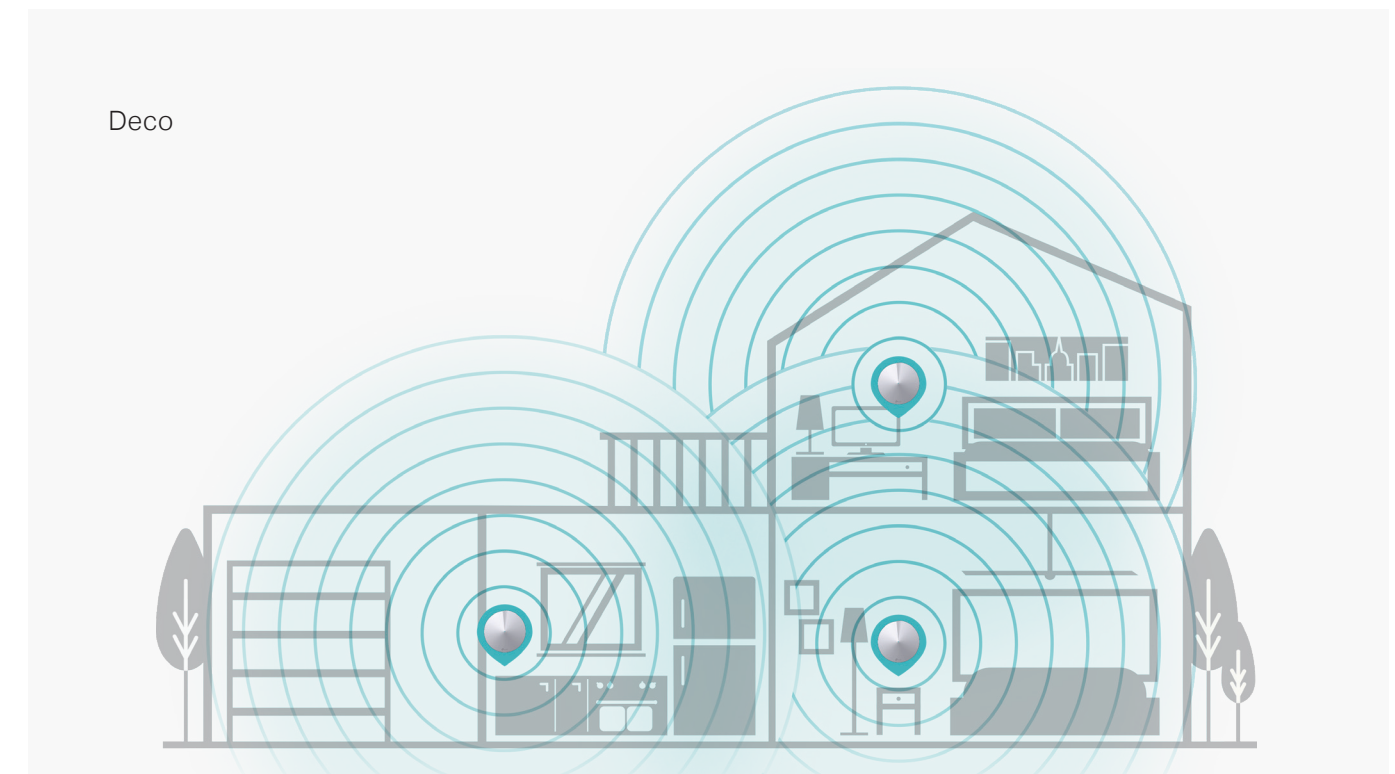

One Hub, One App

The Deco app can manage all your smart home devices, so there's no need to install an additional hub.

Home Automation

Your life made easy with powerful automation and voice control tools supporting TP-Link and other ecosystems' Smart Home devices.

Mesh for Wi-Fi, ZigBee and Bluetooth

Enjoy Wi-Fi, Bluetooth and ZigBee throughout your home.

AC1300 Whole-Home Wi-Fi System

deco M5

- Wireless: AC1300 Dual band Wi-Fi
- Quad-Core CPU
- Bluetooth 4.2 (for easy setup)
- 1 USB Type-C Port
- 2 Gigabit Ethernet Ports
- 4 Internal Omni-Directional Antennas for Wireless Radios
- TP-Link ART (Adaptive Routing Technology)
- TP-Link HomeCare™ (Parental Controls, Antivirus, QoS)

▶ Features Down to a Fine Art

Deco keeps your network secure with the most comprehensive security of any whole-home Wi-Fi system. Just three Deco units can provide seamless Wi-Fi to an area of up to 6,000 sq. ft. (M6)/4,500 sq. ft. (M5), while more Decos can be added at any time to grow the network.

- | | | |
|--|---|---|
|  Robust Parental Controls
Manage content and control when each device can access the internet |  Reporting
Review a monthly list of usage, blocked content and security threats |  3-Year Built-In Antivirus
Protect all connected devices in your home from viruses and malware |
|  Security
Safeguard your home network with a firewall and wireless encryption |  Quality of Service
Prioritize devices and applications for faster performance when needed |  Assisted Setup
The Deco app helps you quickly find the perfect spot to place each unit |