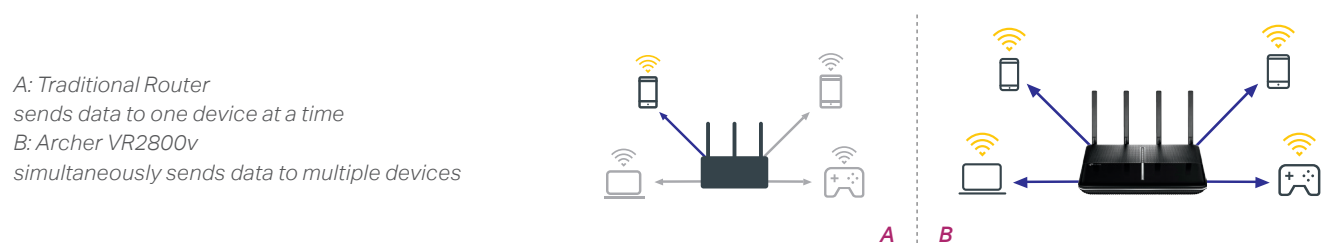

- 1. Archer VR2800v
- 2. Figure 1
- 3. Archer VR900
- 4. TD-W9970
- 5. Figure 2

TP-Link's family of DSL modem routers are compatible with the leading DSL service providers to meet all your networking needs. TP-Link offers a wide range of innovative DSL modem routers and can easily access and manage your network with our own app. Moreover, TP-Link's family of DSL modem routers can be used for your advanced landline calls and empower your home entertainment. Featuring a variety of features and rich functionality, they are the perfect space-saving hub of your home or business network.

AC2800 WLAN MU-MIMO Telophony DSL Router

Archer VR2800v

- AC2800 Dual-Band Wi-Fi - Two separate Wi-Fi bands combine for speeds of up to 2767 Mbps: 600 Mbps (2.4GHz) and 2167 Mbps (5GHz)
- MU-MIMO Technology - Simultaneously transfers data to multiple devices for 4x faster performance
- NitroQAM™ - Boosts speeds on all Wi-Fi bands by 25% to significantly improve performance
- Super VDSL - The Latest Super VDSL (VDSL2 Profile 35b) technology delivers internet speeds of up to 350 Mbps, and the G.Vector and RNC technology ensure more stable data transmission
- HD Quality Telephony - Supports up to six digital handsets with an integrated DECT base, as well as two analog telephones or fax machines, and integrated 540 minutes voice mail

▶ **MU-MIMO for Faster Connections to Every Device**

When multiple devices are connected to the router, each needs to wait its turn before receiving more data, leading to slower network and internet speeds. MU-MIMO technology serves up to four devices at once, reducing wait time, increasing Wi-Fi throughput for every device and boosting the efficiency of each stream.