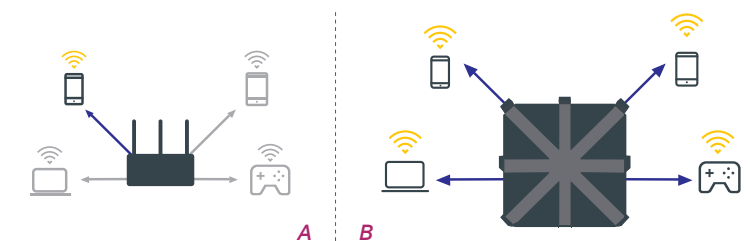

MU-MIMO for 4x Faster Connections

MU-MIMO technology serves up to four devices at once, which reduces waiting time, and provides Wi-Fi that's 4x faster than previous routers which serve one device at a time.

A: Traditional Router sends data to one device at a time
B: MU-MIMO Router simultaneously sends data to multiple devices