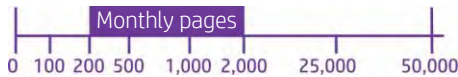

Up to 11 x 17 in (A3)
Up to 500-sheet input

Lower operating costs

Professional document quality

Essential security and management features

Fast printing speeds