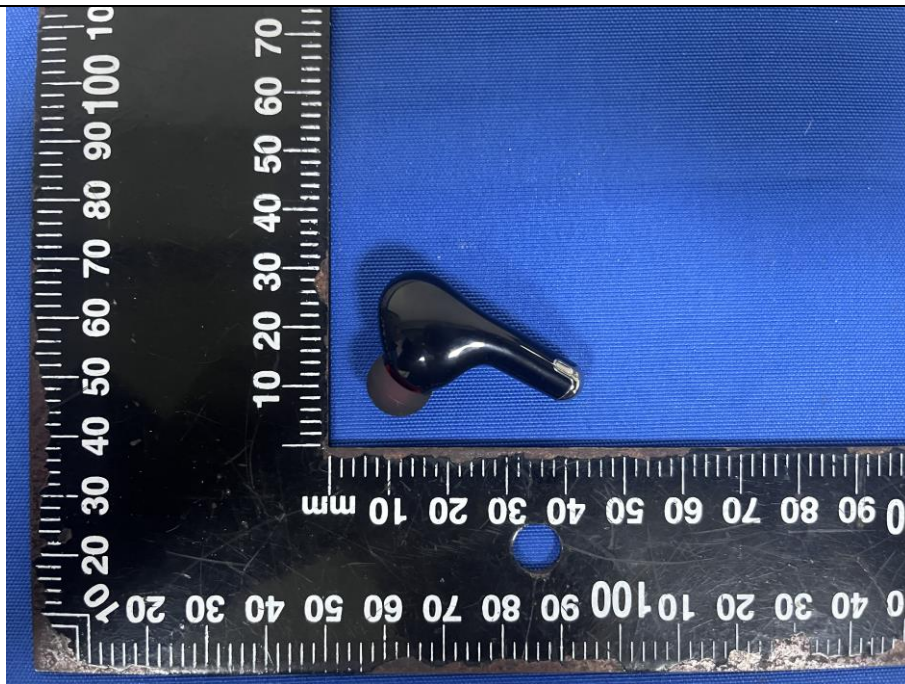

Product Name: TWS Earbuds

Test Model No.: ES28

Ext Photos

-----END-----