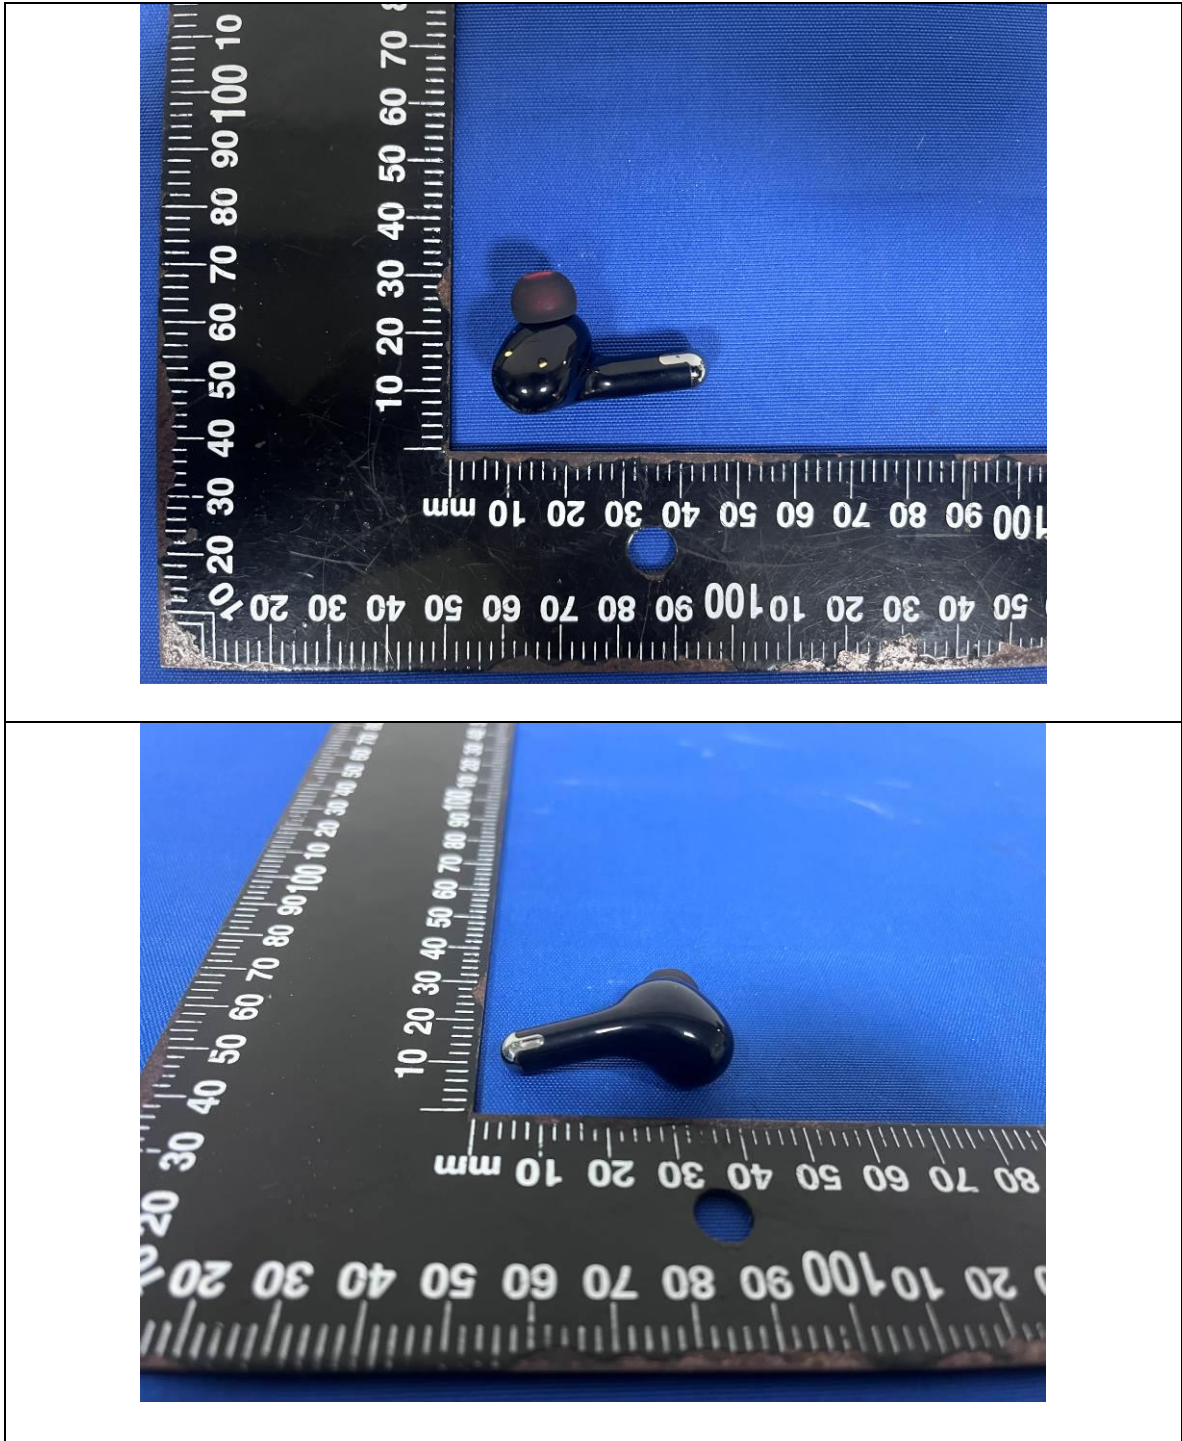

Product Name: TWS Earbuds

Test Model No.: ES28

Ext Photos

-----END-----