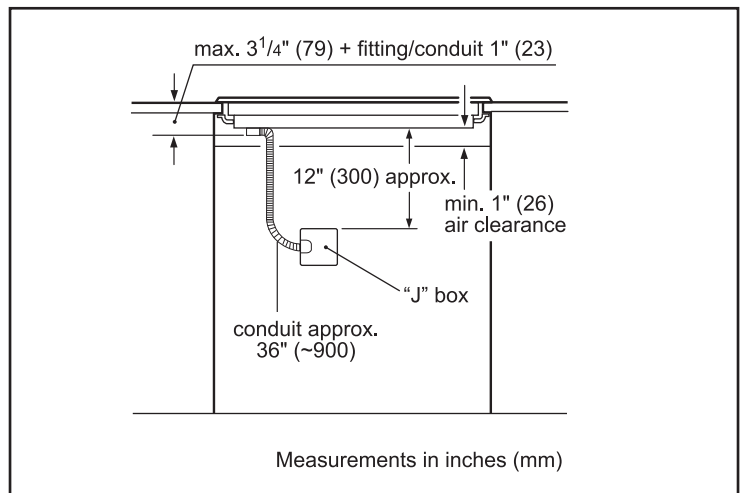

Dimensions & Weight

Overall appliance dimensions (HxWxD)	1/4" +4 1/8" x 31" x 21 1/4"
Required cutout size (HxWxD)	4 1/8" x 28 7/8" x 20"
Minimum distance from counter front	2 1/4"
Minimum distance from rear wall	2"
Net weight	43 lbs

Notes: All height, width and depth dimensions are shown in inches. BSH reserves the absolute and unrestricted right to change product materials and specifications, at any time, without notice. Consult the product's installation instructions for final dimensional data and other details prior to making cutout.

30" Induction Cooktop

Benchmark® Series – Black with Stainless Steel Frame NITP060SUC

BOSCH

Invented for life

Installation Details

Accessories: To purchase Bosch accessories, cleaners & parts please visit www.bosch-home.com/us/store or call 1-800-944-2904 (Mon to Fri 5 am to 6 pm PST, Sat 6 am to 3 pm PST).