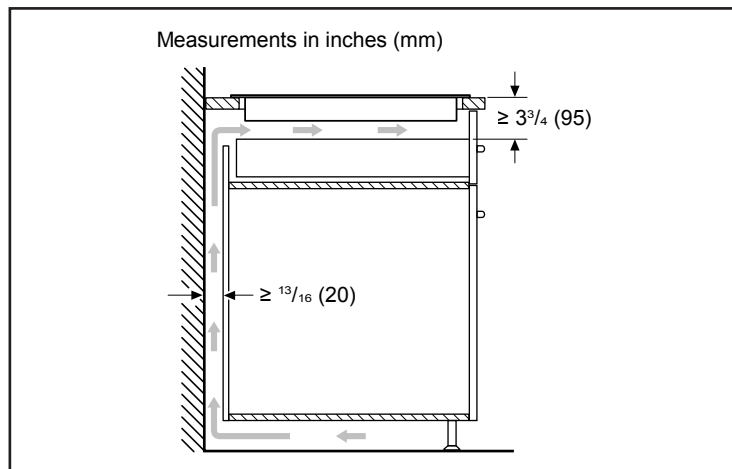

30" Induction Cooktop

Benchmark® Series – Black with Stainless Steel Frame NITP060SUC

BOSCH

Invented for life

Installation Details

Accessories: To purchase Bosch accessories, cleaners & parts please visit www.bosch-home.com/us/store or call 1-800-944-2904 (Mon to Fri 5 am to 6 pm PST, Sat 6 am to 3 pm PST).

Notes: All height, width and depth dimensions are shown in inches. BSH reserves the absolute and unrestricted right to change product materials and specifications, at any time, without notice. Consult the product's installation instructions for final dimensional data and other details prior to making cutout.

Warranties: Please see Use & Care manual or Bosch website for statement of limited warranty.

For more information on our entire line of products, go to www.bosch-home.com/us or call 1-800-944-2904

© BSH Home Appliances Corporation. All rights reserved. Bosch is a registered trademark of Robert Bosch GmbH.