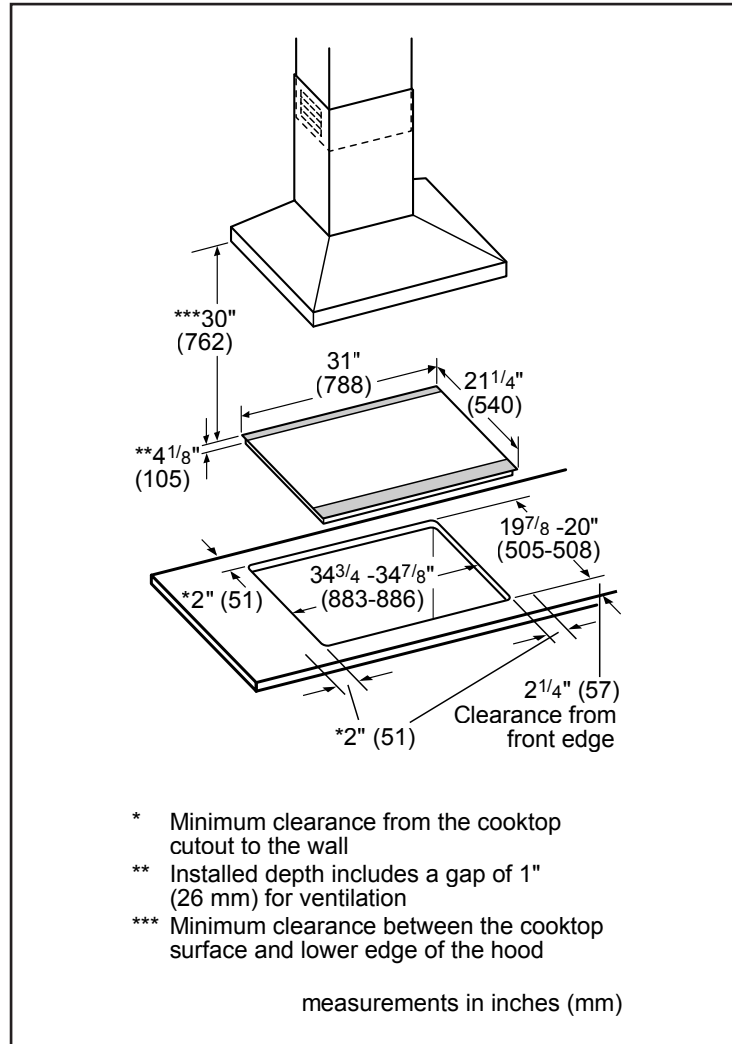

30" Induction Cooktop

Benchmark® Series – Black with Stainless Steel Frame NITP060SUC

BOSCH

Invented for life

Installation Details

Accessories: To purchase Bosch accessories, cleaners & parts please visit www.bosch-home.com/us/store or call 1-800-944-2904 (Mon to Fri 5 am to 6 pm PST, Sat 6 am to 3 pm PST).

Notes: All height, width and depth dimensions are shown in inches. BSH reserves the absolute and unrestricted right to change product materials and specifications, at any time, without notice. Consult the product's installation instructions for final dimensional data and other details prior to making cutout.

Warranties: Please see Use & Care manual or Bosch website for statement of limited warranty.

For more information on our entire line of products, go to www.bosch-home.com/us or call 1-800-944-2904

© BSH Home Appliances Corporation. All rights reserved. Bosch is a registered trademark of Robert Bosch GmbH.