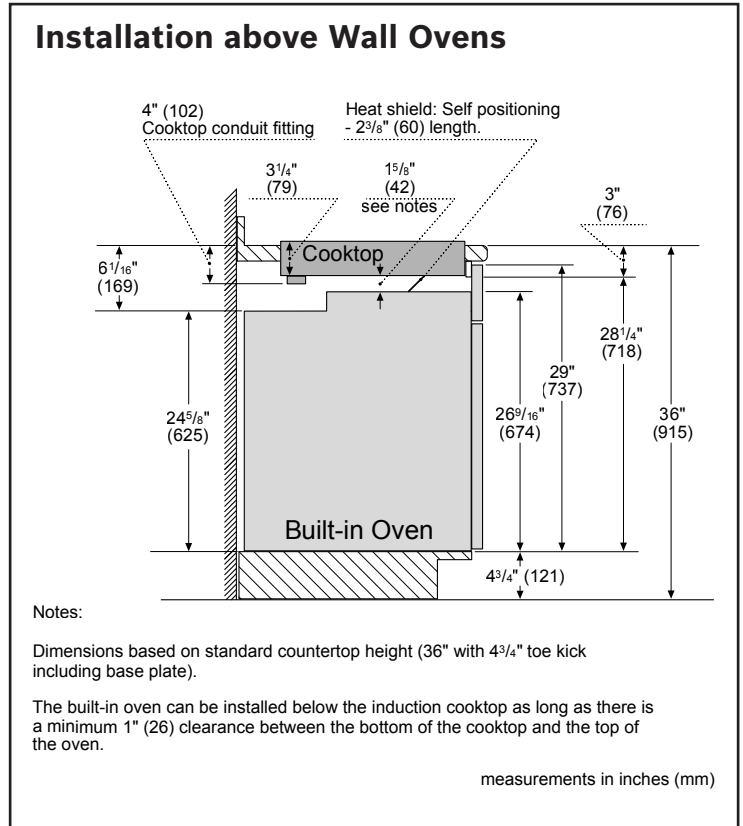

Notes: All height, width and depth dimensions are shown in inches. BSH reserves the absolute and unrestricted right to change product materials and specifications, at any time, without notice. Consult the product's installation instructions for final dimensional data and other details prior to making cutout.

30" Induction Cooktop

Benchmark® Series – Black with Stainless Steel Frame NITP060SUC

BOSCH

Invented for life

Installation Details

Accessories: To purchase Bosch accessories, cleaners & parts please visit www.bosch-home.com/us/store or call 1-800-944-2904 (Mon to Fri 5 am to 6 pm PST, Sat 6 am to 3 pm PST).