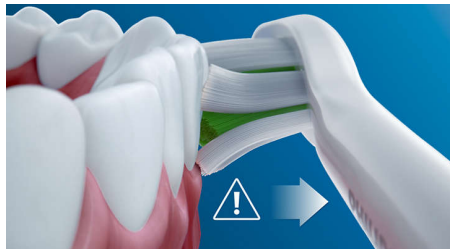

Naturally whiter teeth

Click on the W DiamondClean brush head to remove surface stains and reveal a whiter smile. With its densely packed central stain-removal bristles, it's clinically proven to whiten teeth in just one week.

Prioritizes your oral hygiene

Your brush head and base will sync-up to remind you when it's time to replace the head with a simple short beep and a handle light.

Monitor your brushing pressure

Brushing too hard can damage your teeth and gums. To prevent this, your Philips Sonicare ProtectiveClean emits a gentle pulsing sound to remind you to ease off on the pressure.