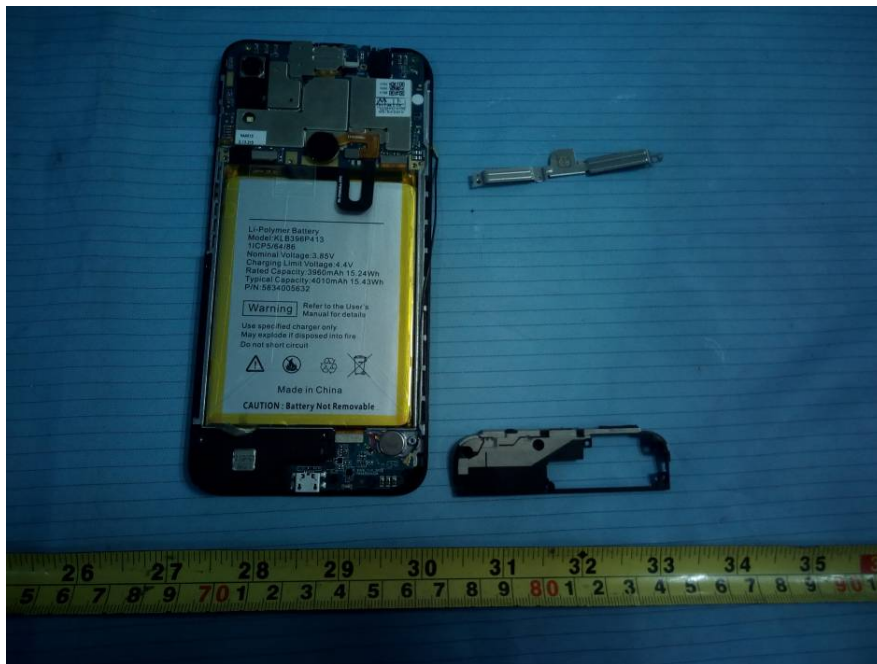

## EXHIBIT C - EUT INTERNAL PHOTOGRAPHS

EUT – Cover off View 1

WLAN/BT/GPS Antenna

Aux Antenna

2/3/4G Main Antenna

EUT – Cover off View 2

### EUT – Cover off View 3

### EUT – Cover off View 4

**EUT – Main Board Top View**

**EUT – Main Board Top Shielding off View**

**EUT – Main Board Bottom View**

**EUT – Main Board Bottom Shielding off View**

**EUT –Small Board Top View**

## EUT – Main Chip View