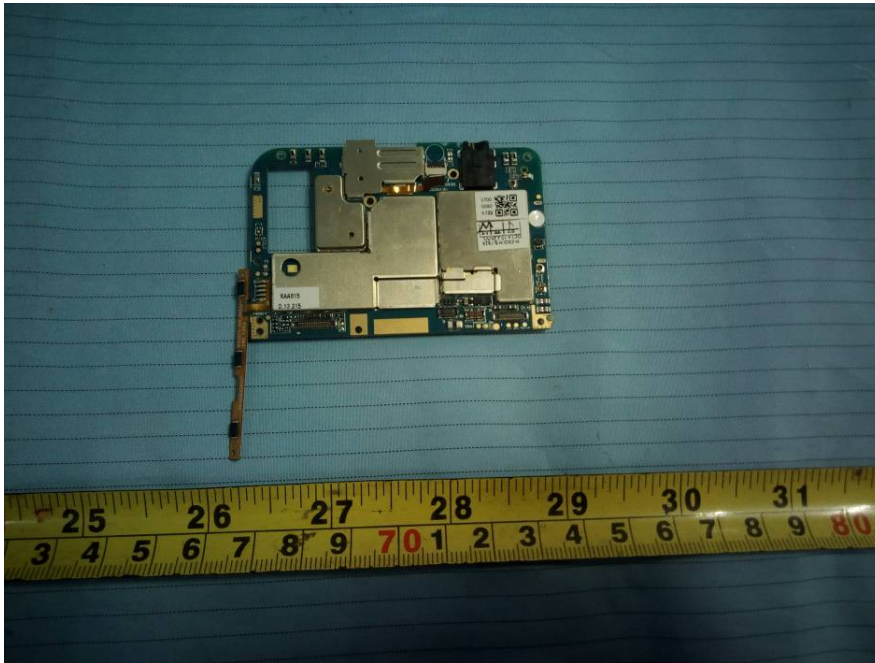

## EXHIBIT C - EUT INTERNAL PHOTOGRAPHS

EUT – Cover off View 1

WLAN/BT/GPS Antenna

Aux Antenna

2/3/4G Main Antenna

EUT – Cover off View 2

### EUT – Cover off View 3

### EUT – Cover off View 4

**EUT – Main Board Top View**

**EUT – Main Board Top Shielding off View**

**EUT – Main Board Bottom View**

**EUT – Main Board Bottom Shielding off View**

**EUT –Small Board Top View**

## EUT – Main Chip View