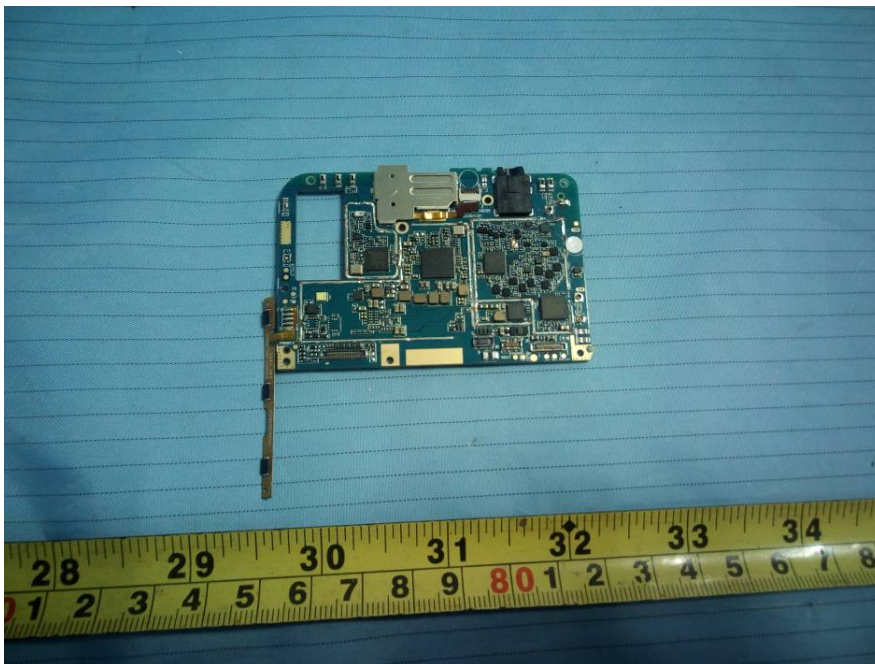

## EXHIBIT C - EUT INTERNAL PHOTOGRAPHS

EUT – Cover off View 1

WLAN/BT/GPS Antenna

Aux Antenna

2/3/4G Main Antenna

EUT – Cover off View 2

### EUT – Cover off View 3

### EUT – Cover off View 4

**EUT – Main Board Top View**

**EUT – Main Board Top Shielding off View**

**EUT – Main Board Bottom View**

**EUT – Main Board Bottom Shielding off View**

**EUT –Small Board Top View**

## EUT – Main Chip View