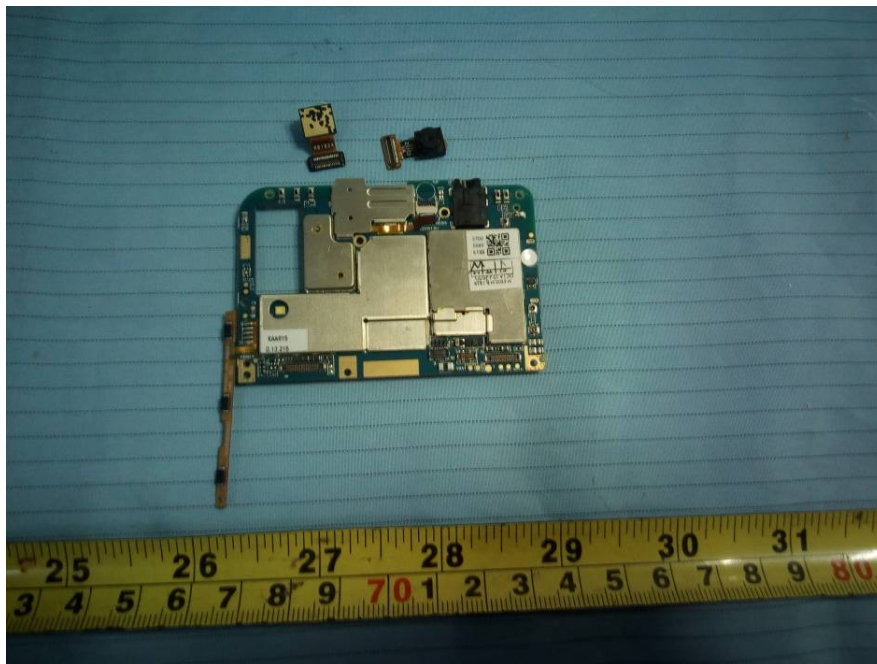

## EXHIBIT C - EUT INTERNAL PHOTOGRAPHS

EUT – Cover off View 1

WLAN/BT/GPS Antenna

Aux Antenna

2/3/4G Main Antenna

EUT – Cover off View 2

### EUT – Cover off View 3

### EUT – Cover off View 4

**EUT – Main Board Top View**

**EUT – Main Board Top Shielding off View**

**EUT – Main Board Bottom View**

**EUT – Main Board Bottom Shielding off View**

**EUT –Small Board Top View**

## EUT – Main Chip View