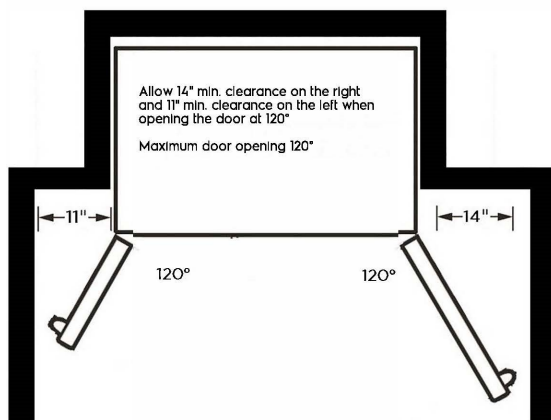

FRIGIDAIRE

PROFESSIONAL.

PRMC2285AF

Available Colors : Stainless Steel

Version : 1/20

French Door Refrigerator

21.8 Cu. Ft. Counter-Depth 4-Door French Door Refrigerator

Installation Drawing

FRIGIDAIRE

USA • 10200 David Taylor Drive • Charlotte, NC 28262 • 1-800-FRIGIDAIRE • frigidaire.com
CANADA • 5855 Terry Fox Way • Mississauga, ON L5V 3E4 • 1-800-265-8352 • frigidaire.ca