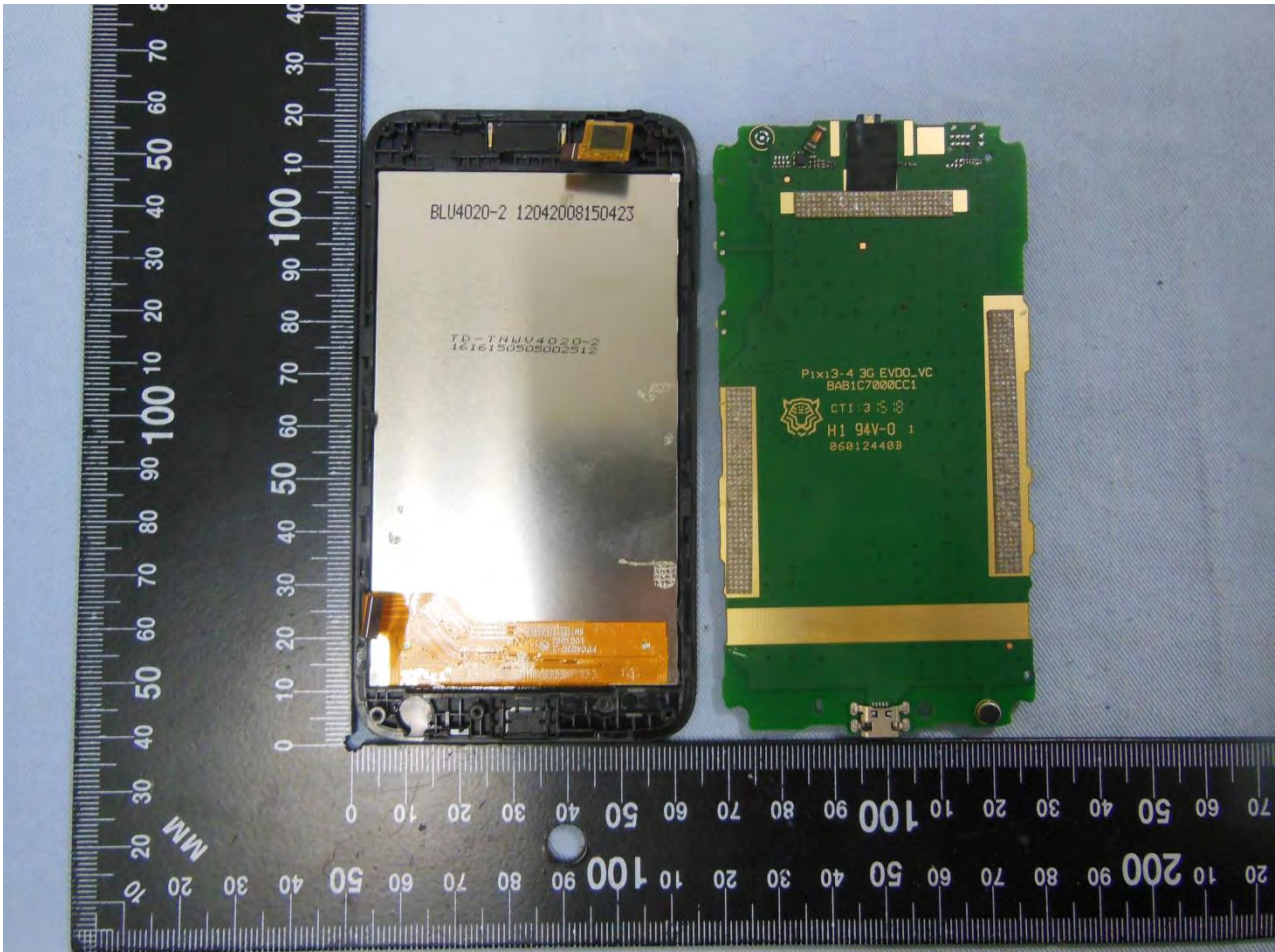

3. Internal Photograph of EUT

Brand Name: ALCATEL ONETOUCH / Model Name: A462C

Marketing Name: A462C

Brand Name: ALCATEL ONETOUCH / Model Name: A462C

Marketing Name: A462C

Brand Name: ALCATEL ONETOUCH / Model Name: A462C

Marketing Name: A462C

Brand Name: ALCATEL ONETOUCH / Model Name: A462C

Marketing Name: A462C

Brand Name: ALCATEL ONETOUCH / Model Name: A462C

Marketing Name: A462C

Brand Name: ALCATEL ONETOUCH / Model Name: A462C