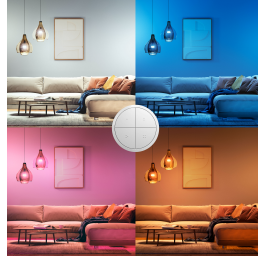

Easy smart lighting

Control up to three Rooms or a Zone with each individual button of the Tap dial switch, available in black or white. Turn the dial to dim and brighten the lights. Mount it to the wall, place it on a magnetic surface, or use it as a remote control

Highlights

Control it your way

Connect your Philips Hue lights with the bridge and start discovering the endless possibilities. Control your lights from your smartphone or tablet via the Philips Hue app, or add switches to your system to activate your lights. Set timers, notifications, alarms, and more for the full Philips Hue experience. Philips Hue even works with Amazon Alexa, Apple HomeKit and Google Home to allow you to control your lights with your voice.

Convenient versatility

Control your entire smart lighting system from anywhere in your home — without your phone or tablet.

Set scenes instantly

With a sleek, matte design in both black and white, the Philips Hue Tap dial switch lets you set scenes in any room of your home. Program each button to control 3 separate Rooms or a Zone — and choose a scene for each.

Choose a separate Room or Zone (as well as a light scene!) for each button in the Settings tab of the Hue app.

Rotate to dim and brighten easily

For precise lighting levels, turn the dial slowly to dim or brighten in smaller increments. Turn it faster to quickly brighten or dim the room.