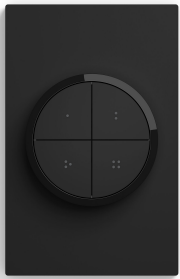

PHILIPS

Tap dial switch

Hue

Wireless installation

Battery powered

Easy access to light scenes

Use as a remote control

046677578770