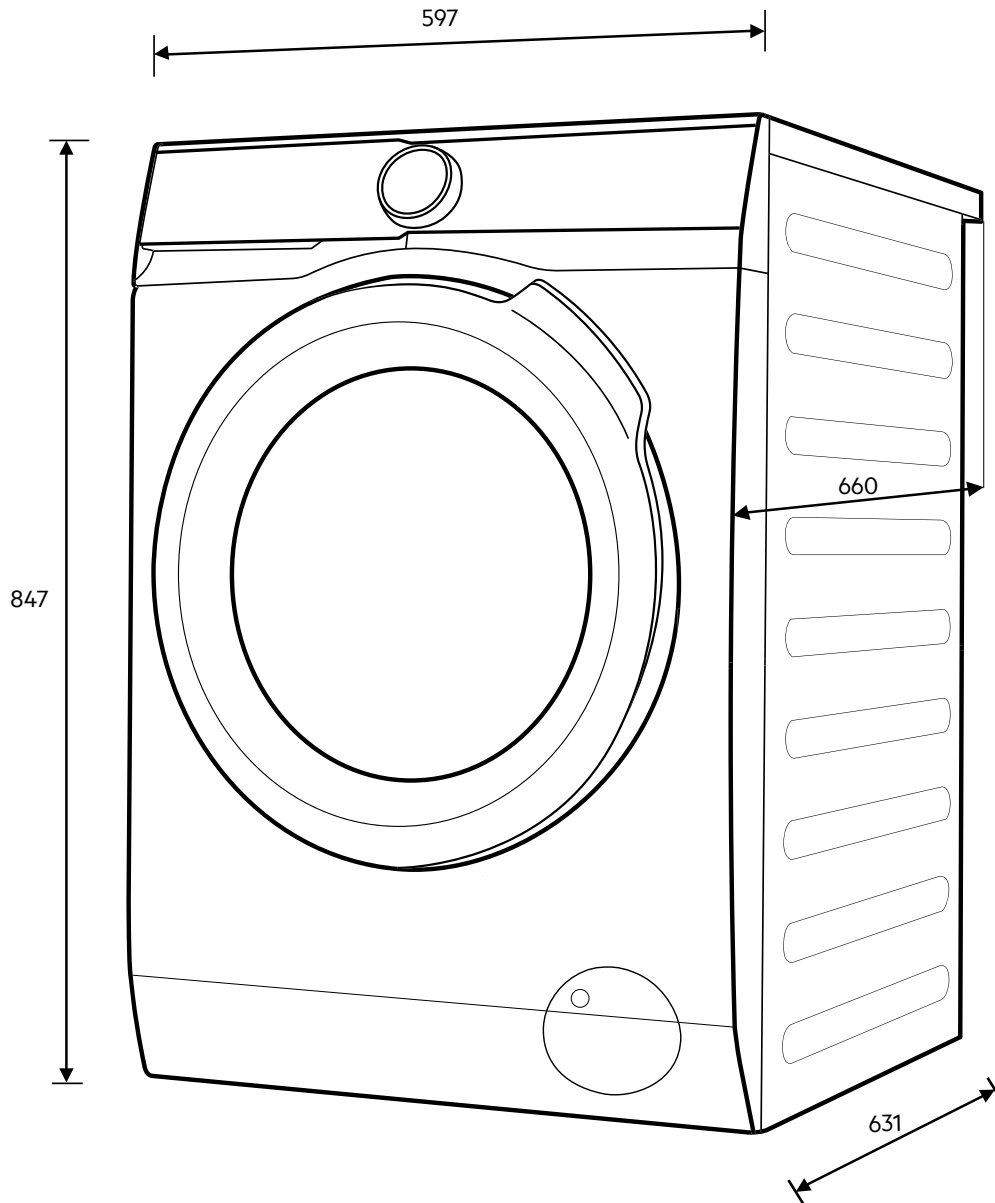

LF951608Q FRONT LOAD WASHER

Dimensions	Width (mm)	Height (mm)	Depth (mm)	Max depth (mm)
Product (mm)	597	847	631	660

IMPORTANT

These dimensions are a guide only. All measurements are in millimetres (mm).
For complete installation instructions, refer to the manual provided with product.