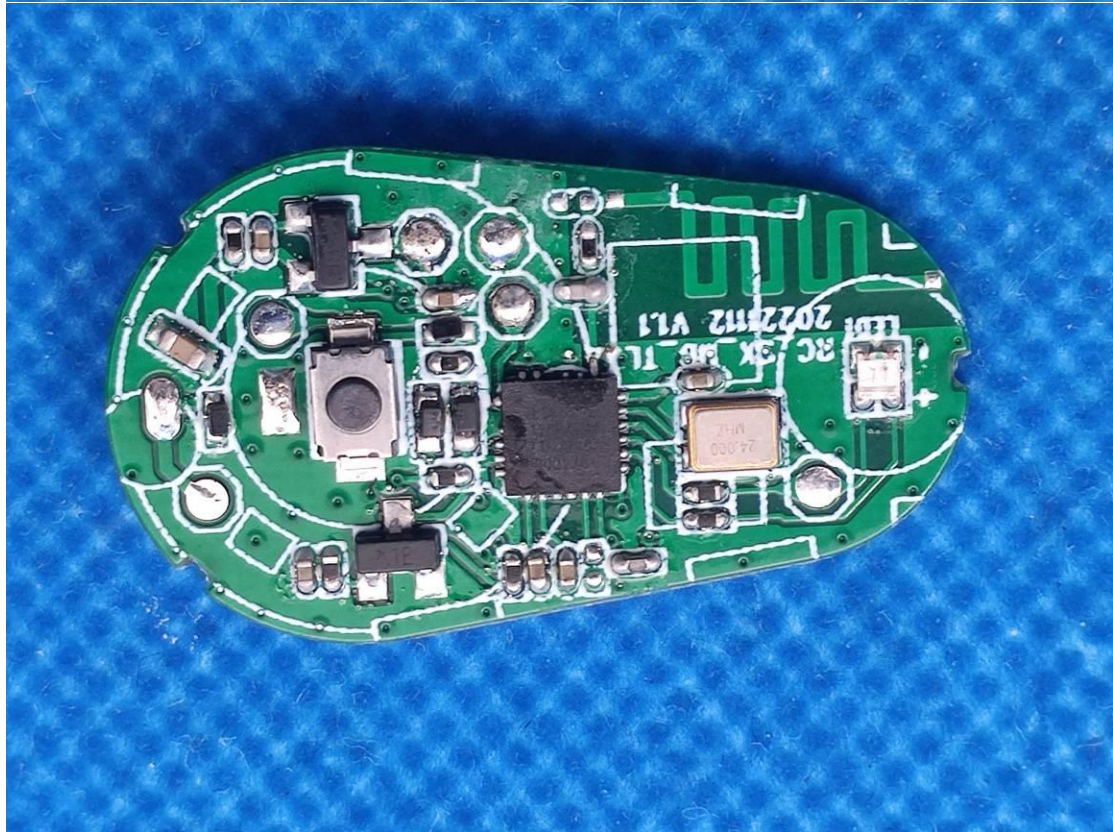

FCC ID: UR9GP-TOS911SA

## Internal Photos

1. EUT uncover view

## 2. Antenna view