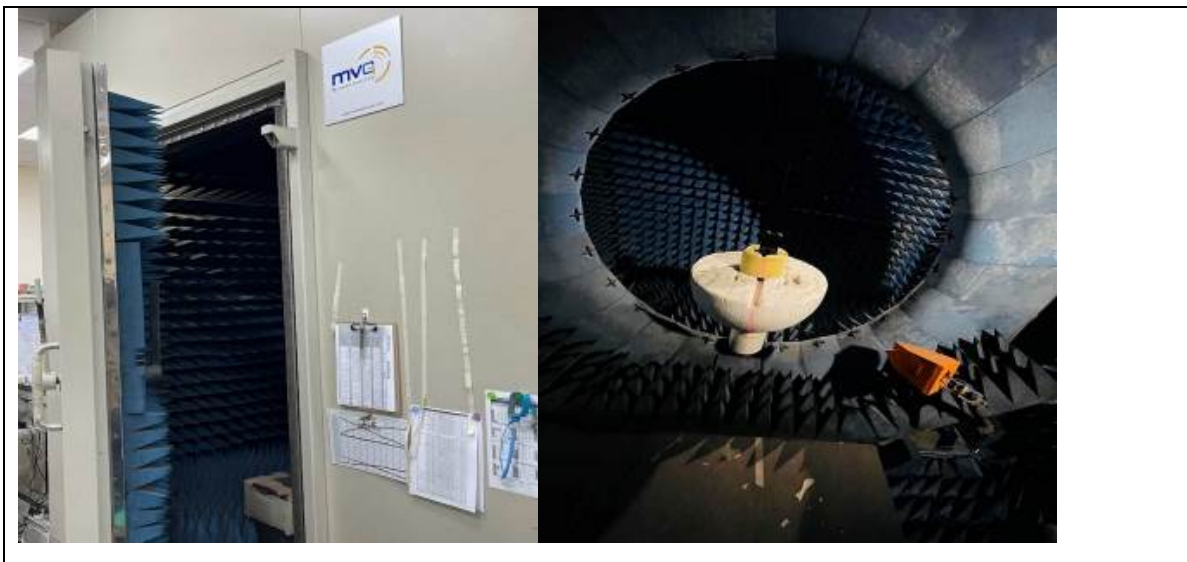

Antenna Location

Test Environment, list of calibrated test equipment

Test Equipment: Agilent N5230A

Test Environment: MVG-Satimo SG24

Last Calibration date: 2023/06/26