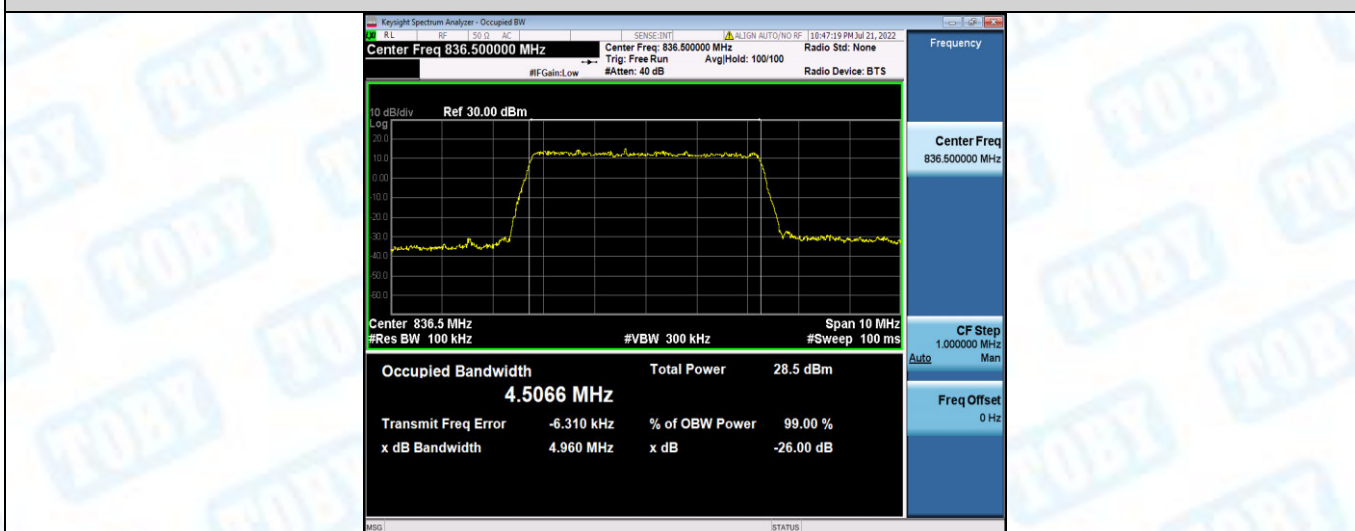

Band5-5MHz-16QAM-20525-25RB#0

Band5-5MHz-16QAM-20625-25RB#0