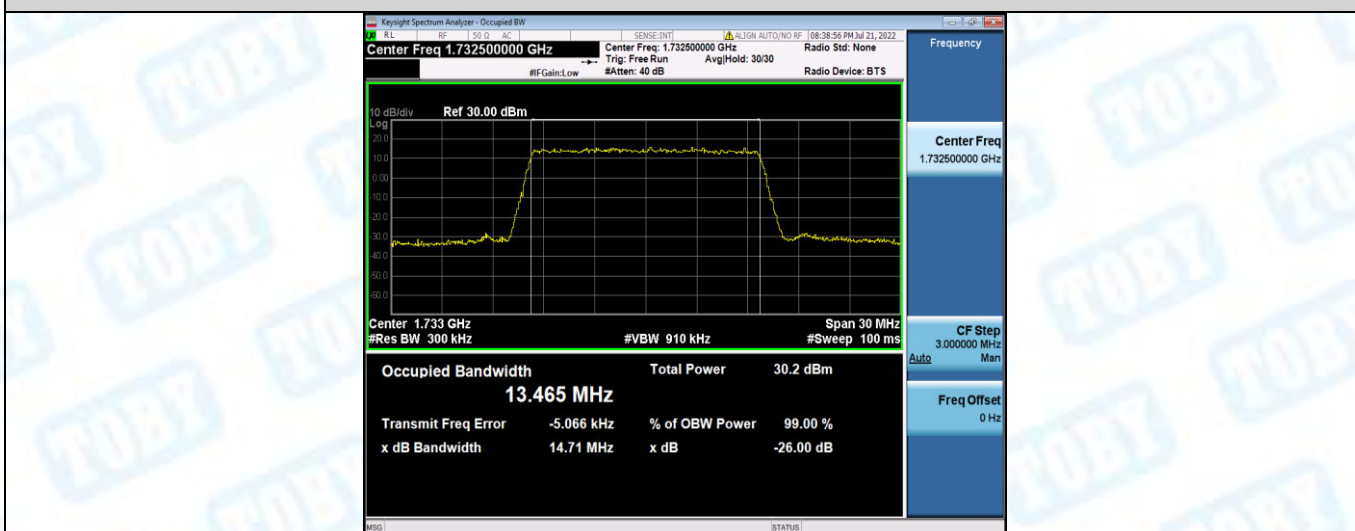

Band4-15MHz-QPSK-20175-75RB#0

Band4-15MHz-QPSK-20325-75RB#0