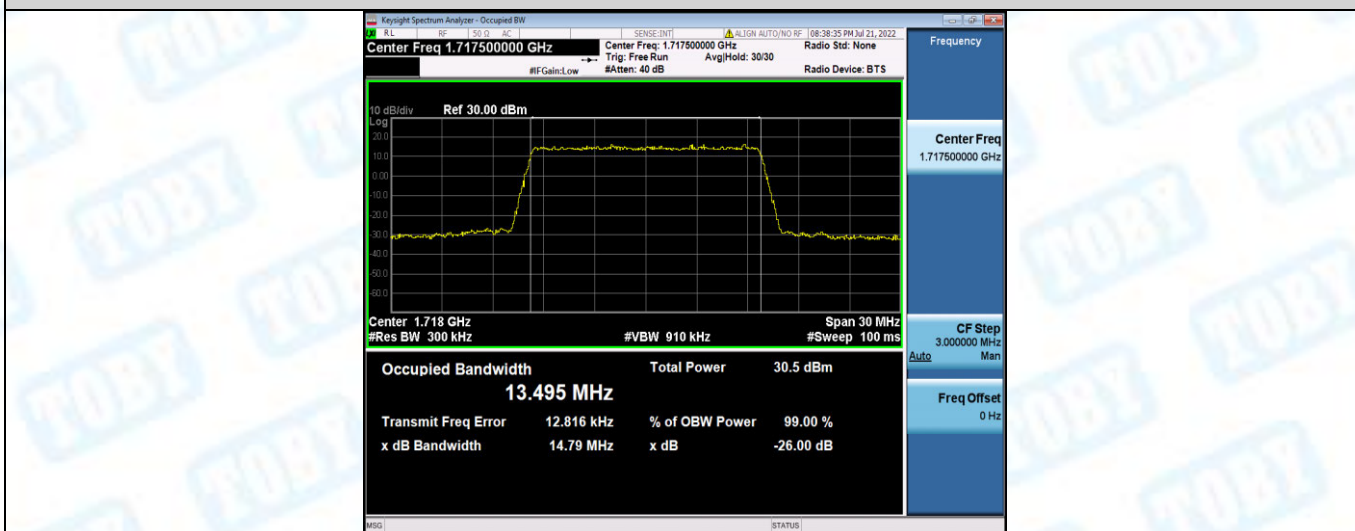

Band4-15MHz-QPSK-20025-75RB#0

Band4-15MHz-QPSK-20175-75RB#0