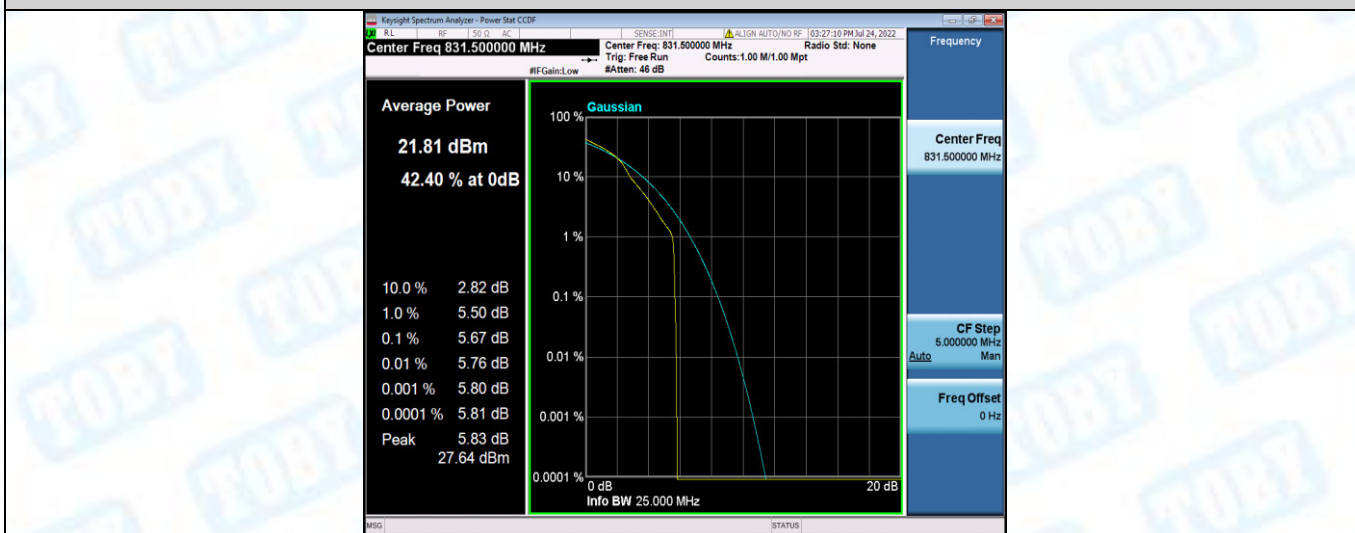

Band26-15MHz-QPSK-26915-1RB#0

Band26-15MHz-QPSK-26915-75RB#0

Band26-15MHz-QPSK-26965-1RB#0

Band26-15MHz-QPSK-26965-75RB#0

Band26-15MHz-16QAM-26865-1RB#0

Band26-15MHz-16QAM-26865-75RB#0

Band26-15MHz-16QAM-26915-1RB#0