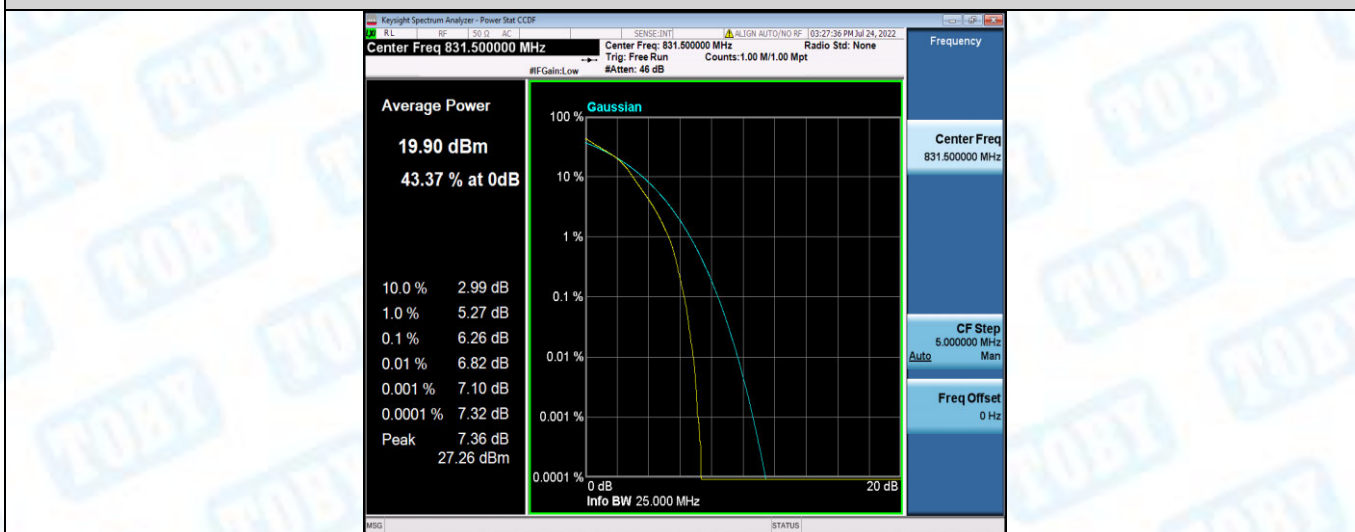

Band26-15MHz-QPSK-26915-1RB#0

Band26-15MHz-QPSK-26915-75RB#0

Band26-15MHz-QPSK-26965-1RB#0

Band26-15MHz-QPSK-26965-75RB#0

Band26-15MHz-16QAM-26865-1RB#0

Band26-15MHz-16QAM-26865-75RB#0

Band26-15MHz-16QAM-26915-1RB#0