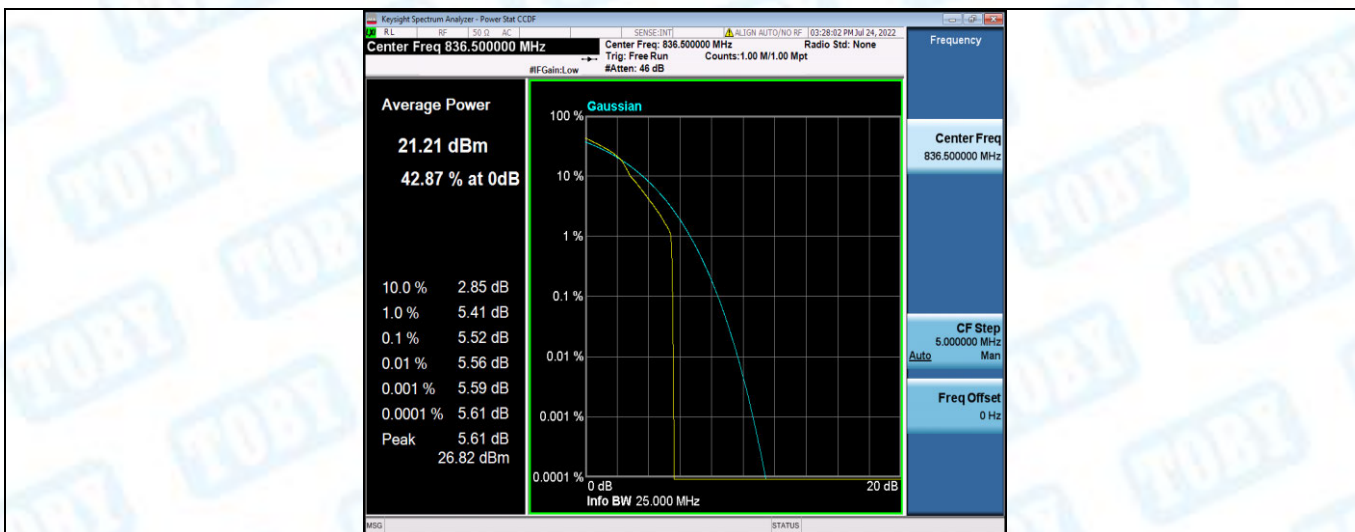

Band26-15MHz-QPSK-26915-1RB#0

Band26-15MHz-QPSK-26915-75RB#0

Band26-15MHz-QPSK-26965-1RB#0

Band26-15MHz-QPSK-26965-75RB#0

Band26-15MHz-16QAM-26865-1RB#0

Band26-15MHz-16QAM-26865-75RB#0

Band26-15MHz-16QAM-26915-1RB#0