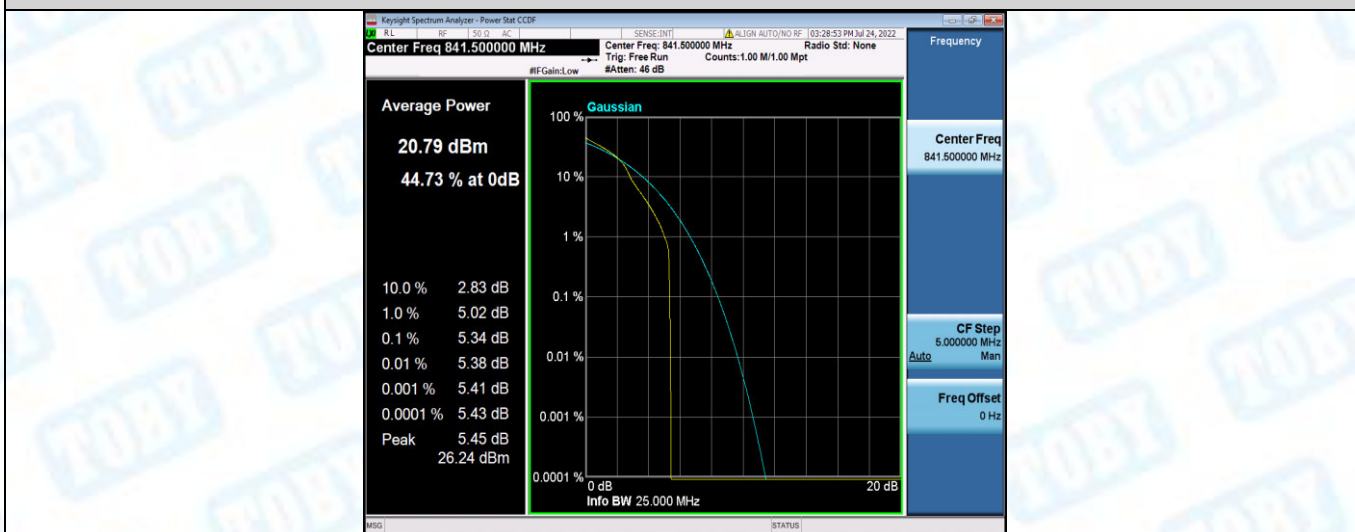

Band26-15MHz-16QAM-26965-1RB#0