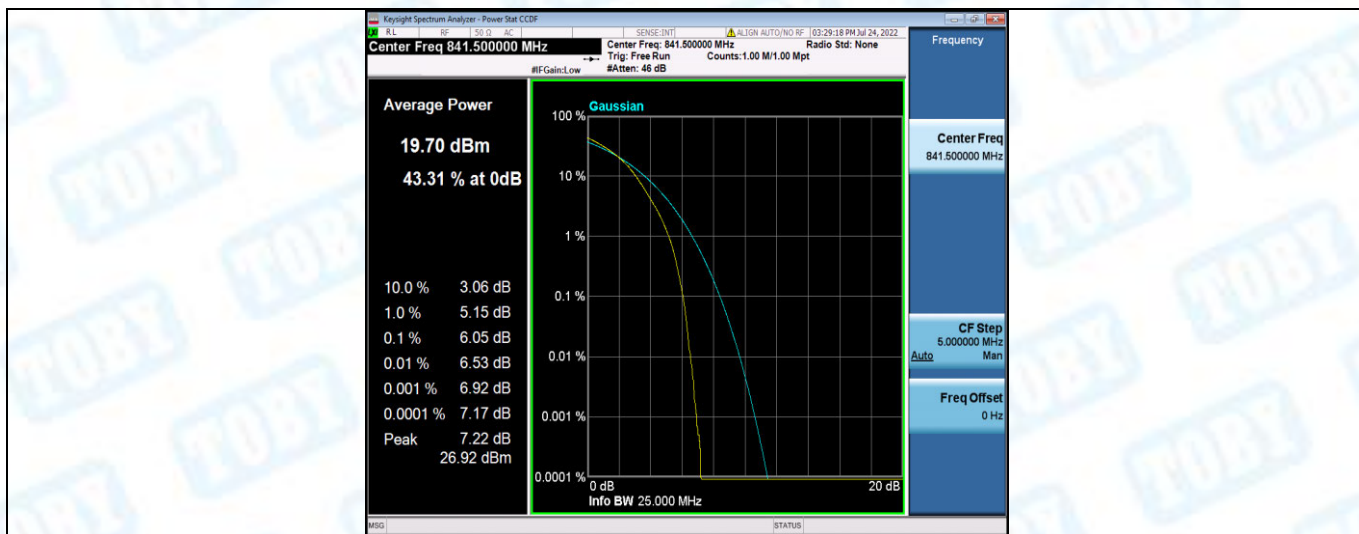

### 3: 26dB Bandwidth and Occupied Bandwidth