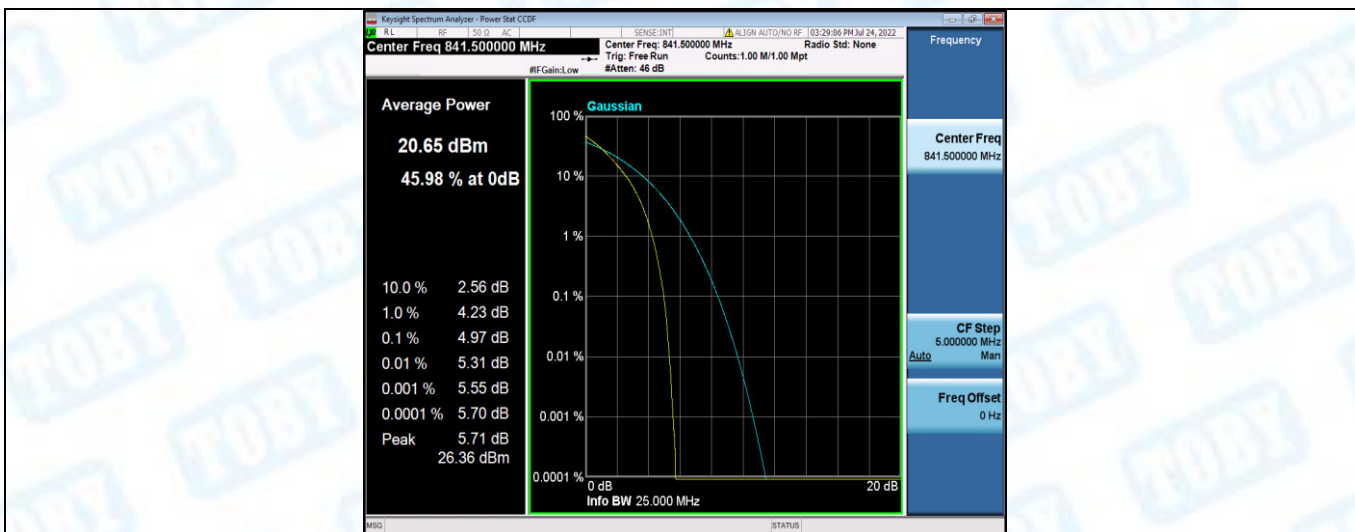

Band26-15MHz-QPSK-26915-1RB#0

Band26-15MHz-QPSK-26915-75RB#0

Band26-15MHz-QPSK-26965-1RB#0

Band26-15MHz-QPSK-26965-75RB#0

Band26-15MHz-16QAM-26865-1RB#0

Band26-15MHz-16QAM-26865-75RB#0

Band26-15MHz-16QAM-26915-1RB#0