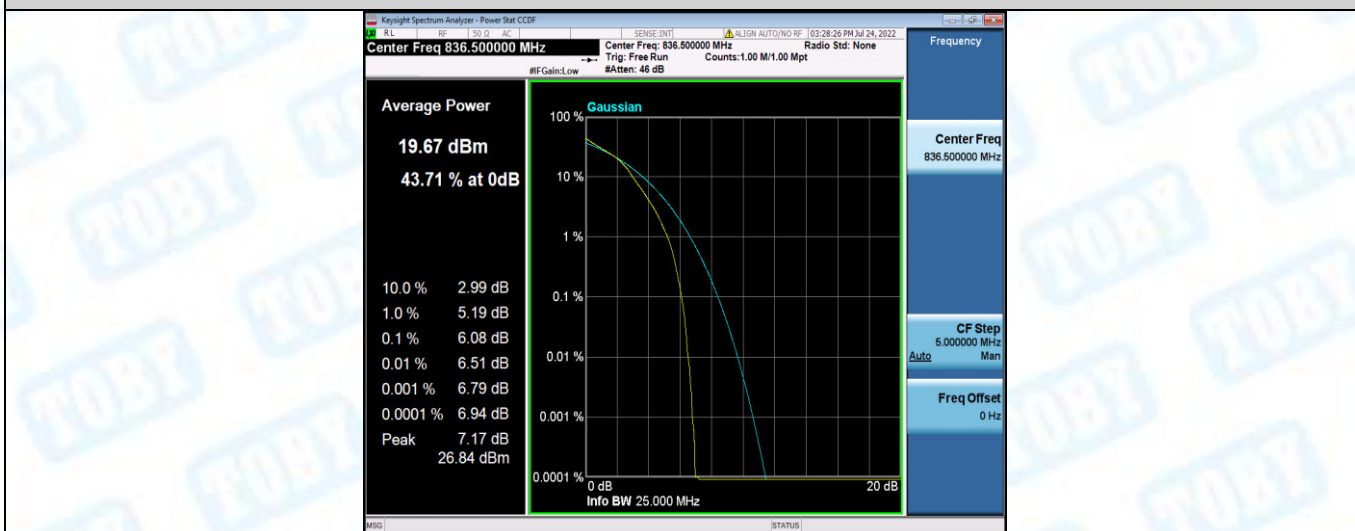

Band26-15MHz-16QAM-26915-75RB#0