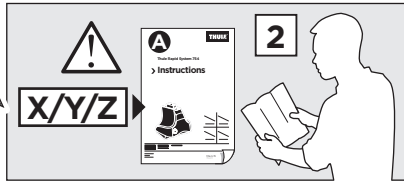

x1

x1

1

	X (scale)	X (mm)	X (inch)
NISSAN Homy Elgrand, 5-dr Estate, 97-01	39,5	1046	41 1/8

	Y (scale)	Y (mm)	Y (inch)
NISSAN Homy Elgrand, 5-dr Estate, 97-01	39	1041	41

	Z (scale)	Z (mm)	Z (inch)
NISSAN Homy Elgrand, 5-dr Estate, 97-01	34,5	996	39 1/4