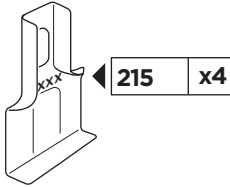

x1

x1

1

	X (scale)	X (mm)	X (inch)
NISSAN Homy Elgrand, 5-dr Estate, 97-01	39,5	1046	41 1/8

	Y (scale)	Y (mm)	Y (inch)
NISSAN Homy Elgrand, 5-dr Estate, 97-01	39	1041	41

	Z (scale)	Z (mm)	Z (inch)
NISSAN Homy Elgrand, 5-dr Estate, 97-01	34,5	996	39 1/4