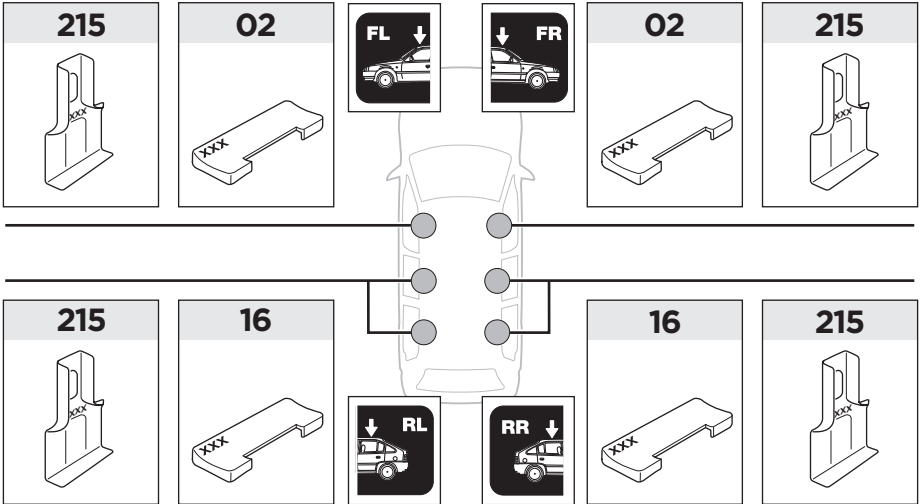

1

| | X (scale) | X (mm) | X (inch) |
|---|-----------|--------|----------|
| NISSAN Homy Elgrand, 5-dr Estate, 97-01 | 39,5 | 1046 | 41 1/8 |

| | Y (scale) | Y (mm) | Y (inch) |
|---|-----------|--------|----------|
| NISSAN Homy Elgrand, 5-dr Estate, 97-01 | 39 | 1041 | 41 |

| | Z (scale) | Z (mm) | Z (inch) |
|---|-----------|--------|----------|
| NISSAN Homy Elgrand, 5-dr Estate, 97-01 | 34,5 | 996 | 39 1/4 |

2

NISSAN Homy Elgrand, 5-dr Estate, 97-01

3

| | W (mm) | Y (mm) | Z (mm) | W (inch) | Y (inch) | Z (inch) |
|--|------------|------------|-------------|---------------|---------------|-----------|
| NISSAN Homy Elgrand, 5-dr Estate, 97-01 | 770 | 750 | 1500 | 30 3/8 | 29 1/2 | 59 |