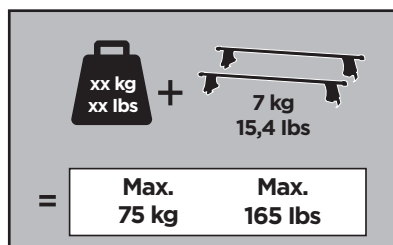

ISO 11154-E

141090
C.20130703
519-1090-01

Bring your life
thule.com