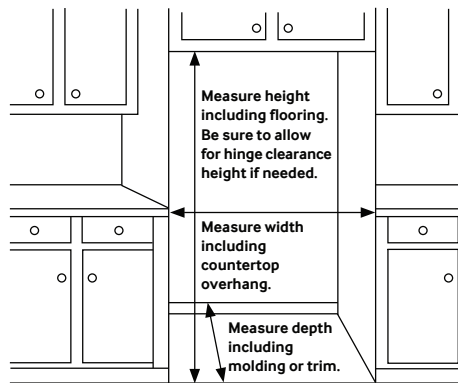

Installation Specifications

1. Measure the height, width and depth of the opening, making sure to include baseboards, molding tile, countertop overhang, etc. Check to be sure there is enough room to open the door (consider walls, islands or other obstacles when measuring).
2. Refer to illustration below to determine dimensions.
3. Allow 2.5" of clearance on hinge side of refrigerator when installing next to a wall where handle may make contact.
4. Allow 1" minimum clearance at rear for proper air circulation and water/electrical connections. Allow a 3/8" minimum clearance at sides and top for ease of installation.
5. Ensure each door and entryway in the home is wide enough for the refrigerator to be moved through easily.

For optimal usage and ability to open refrigerator doors completely, do not install next to a wall.

Please note: The following dimension and cutout information is for planning purposes only. For complete installation details, consult manual packed with product or download manual online at samsung.com.

*Compressor, evaporator, condenser, drier and connecting tubing.

Product Dimensions & Weight

Dimensions (WxHxD with hinges, recessed handles, and doors): 35 7/8" x 70 5/8" x 28 7/8"

Dimensions (WxHxD without hinges and door): 35 7/8" x 68 5/8" x 24"

Weight: 263 lbs

Shipping Dimensions & Weight (WxHxD)

Dimensions: 37 3/4" x 75 3/8" x 30 1/8"

Weight: 271 lbs

Color	Model #	UPC Code
White Glass	RS23CB760012	887276715889
Fingerprint Resistant Stainless Steel	RS23CB7600QL	887276715896