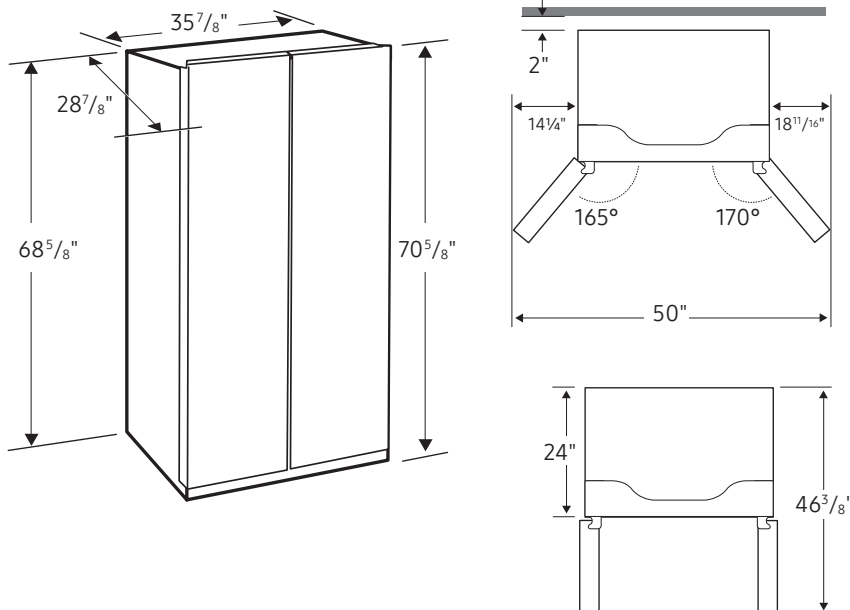

Installation Specifications

1. Measure the height, width and depth of the opening, making sure to include baseboards, molding tile, countertop overhang, etc. Check to be sure there is enough room to open the door (consider walls, islands or other obstacles when measuring).
2. Refer to illustration below to determine dimensions.
3. Allow 2.5" of clearance on hinge side of refrigerator when installing next to a wall where handle may make contact.
4. Allow 1" minimum clearance at rear for proper air circulation and water/electrical connections. Allow a 3/8" minimum clearance at sides and top for ease of installation.
5. Ensure each door and entryway in the home is wide enough for the refrigerator to be moved through easily.

For optimal usage and ability to open refrigerator doors completely, do not install next to a wall.

Please note: The following dimension and cutout information is for planning purposes only. For complete installation details, consult manual packed with product or download manual online at samsung.com.

Dimensions

Total Capacity: 22.6 cu. ft.

Refrigerator: 14.6 cu. ft.

- 4 Tempered Glass Shelves
- Slide-In Shelf
- 2 Drawers
- 5 Door Bins
 - 3 Gallon Bins
 - 2 Door Bins
- Top LED Lighting

Freezer: 8.0 cu. ft.

*Compressor, evaporator, condenser, drier and connecting tubing.

Product Dimensions & Weight

Dimensions (WxHxD with hinges, recessed handles, and doors): 35 7/8" x 70 5/8" x 28 7/8"

Dimensions (WxHxD without hinges and door): 35 7/8" x 68 5/8" x 24"