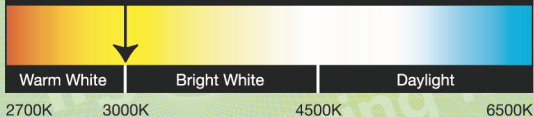

LED

lighting facts[®]

A Program of the U.S. DOE

Light Output (Lumens)	875
Watts	12.5
Lumens per Watt (Efficacy)	70

Color Accuracy	80
Color Rendering Index (CRI)	

Light Color

Correlated Color Temperature (CCT)

3000 (Bright White)

All results are according to IESNA LM-79-2008: *Approved Method for the Electrical and Photometric Testing of Solid-State Lighting*. The U.S. Department of Energy (DOE) verifies product test data and results.