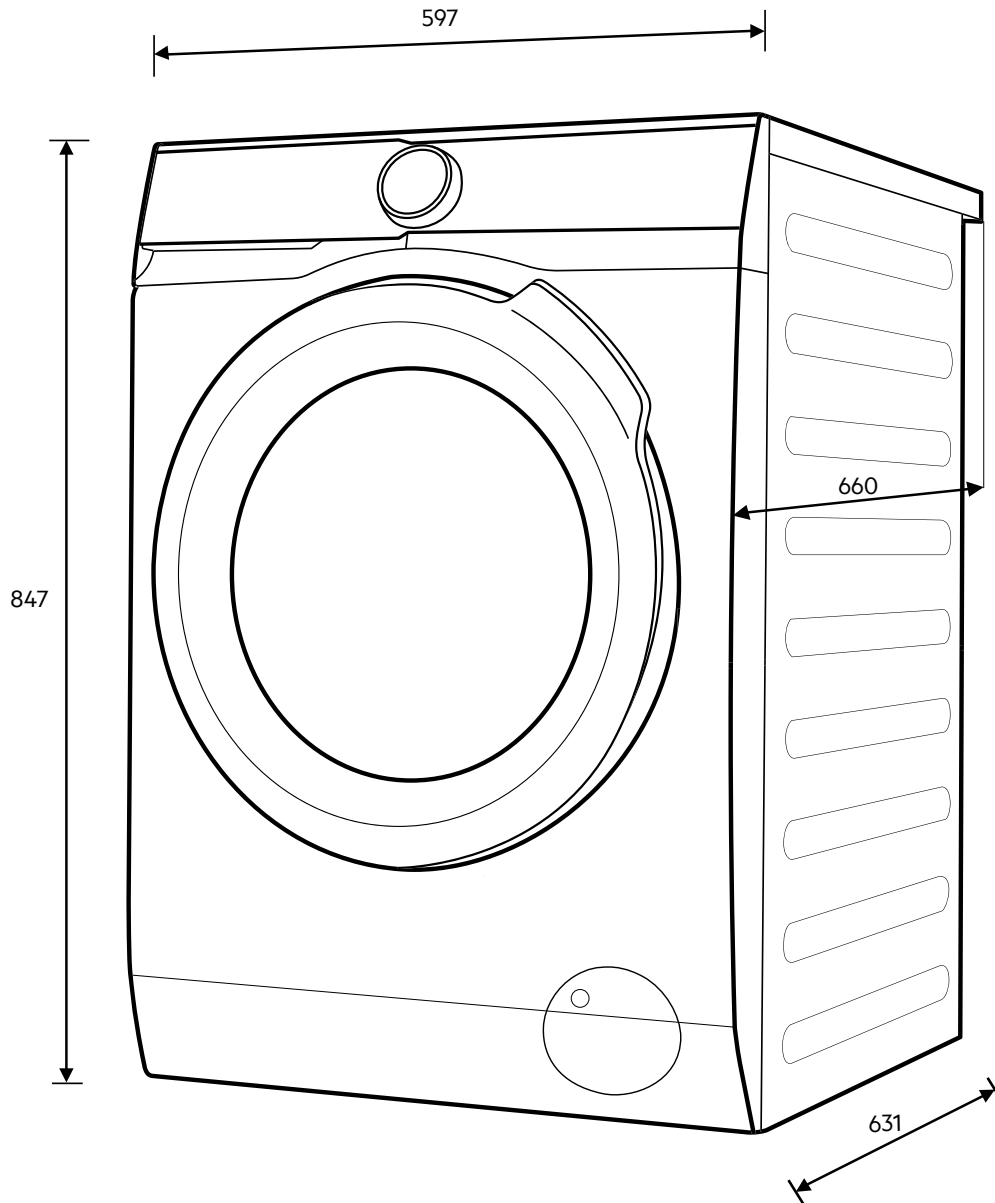

LF738404C  
FRONT LOAD WASHER

Dimensions	Width (mm)	Height (mm)	Depth (mm)	Max depth (mm)
Product (mm)	597	847	631	660

**IMPORTANT**

These dimensions are a guide only. All measurements are in millimetres (mm). For complete installation instructions, refer to the manual provided with product.